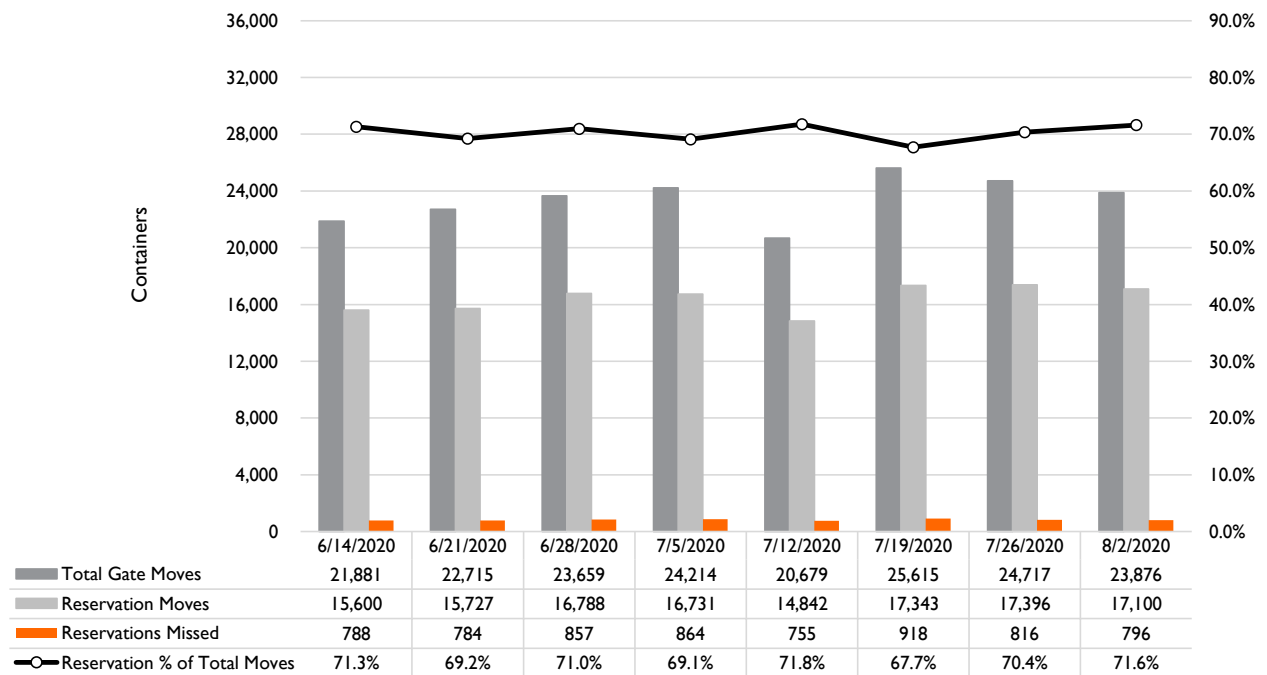

Port of Virginia Weekly Metrics

Gate Transactions

NIT Gate Transactions

VIG Gate Transactions

POV Gate Transactions

PPCY Gate Transactions

Please note: PPCY Gate Transactions are not included with POV Gate Transaction counts

Truck Reservation System and Hourly Transactions

NIT Truck Reservation Statistics

VIG Truck Reservation Statistics

POV Truck Reservation Statistics

POV Weekly Transactions by Terminal and Hour

Gate Containers and Dwell