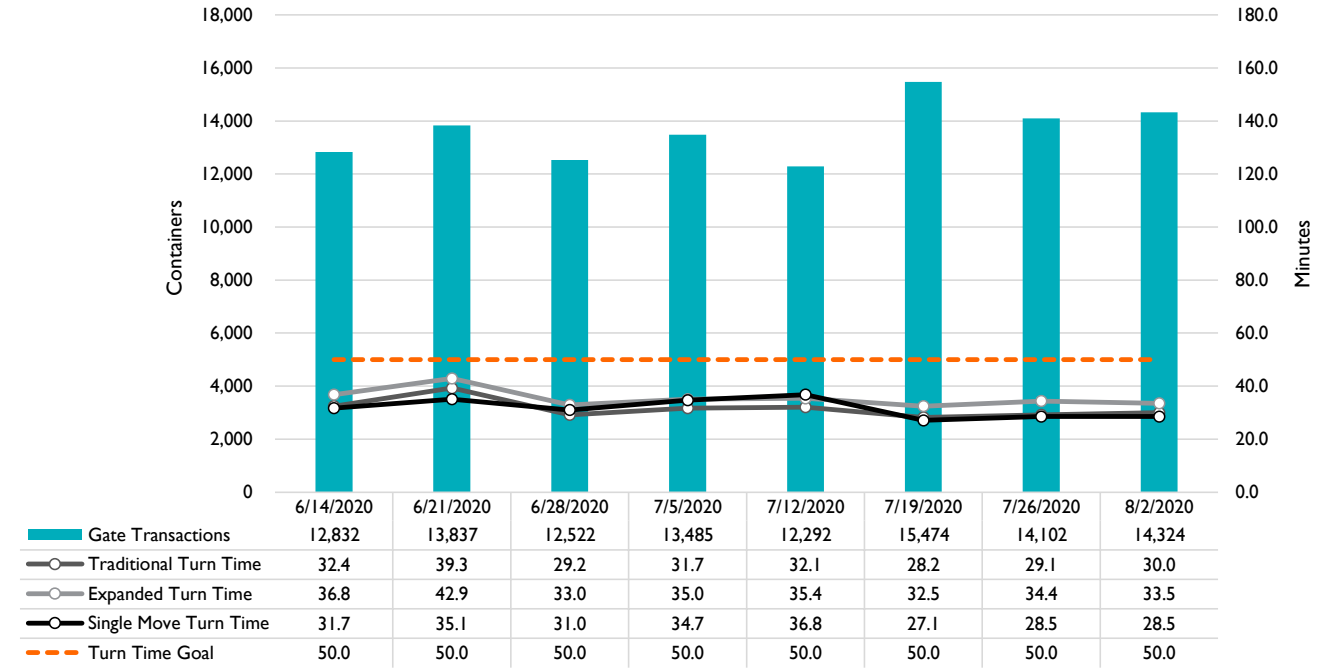

Port of Virginia Weekly Metrics

Gate Transactions

NIT Gate Transactions

VIG Gate Transactions

POV Gate Transactions

PPCY Gate Transactions

Please note: PPCY Gate Transactions are not included with POV Gate Transaction counts

Truck Reservation System and Hourly Transactions

NIT Truck Reservation Statistics

VIG Truck Reservation Statistics

POV Truck Reservation Statistics

POV Weekly Transactions by Terminal and Hour

Gate Containers and Dwell