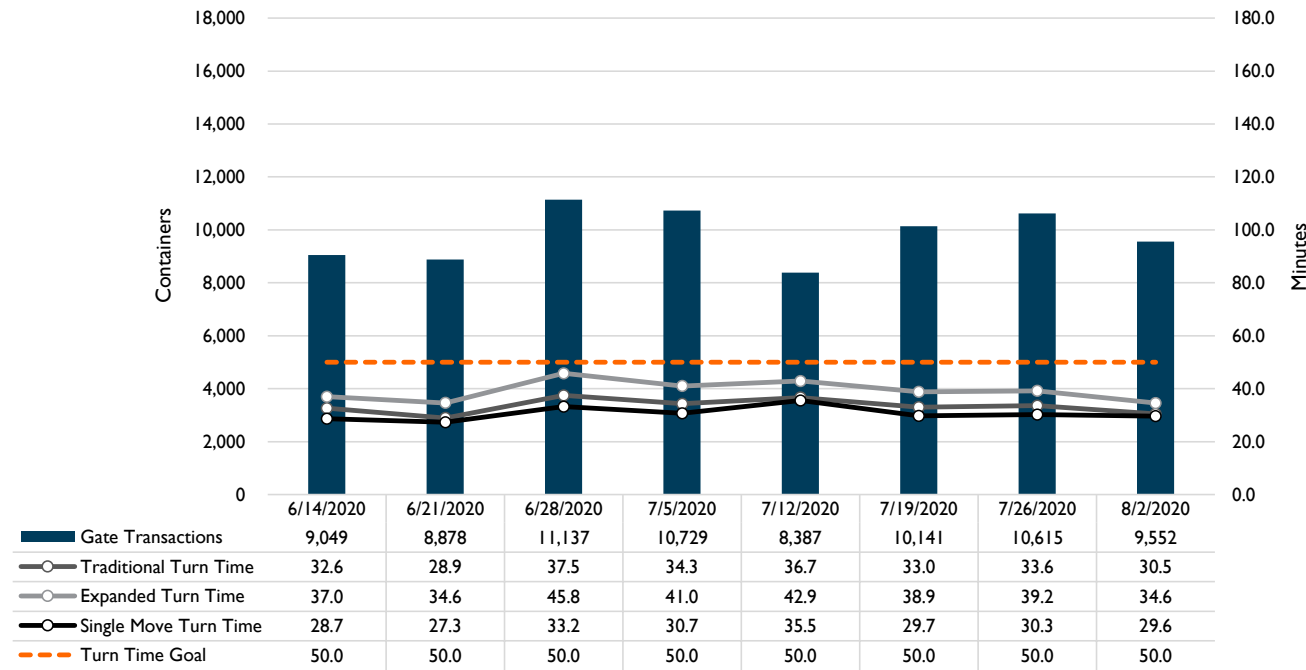

Port of Virginia Weekly Metrics

Gate Transactions

NIT Gate Transactions

VIG Gate Transactions

POV Gate Transactions

PPCY Gate Transactions

Please note: PPCY Gate Transactions are not included with POV Gate Transaction counts

Truck Reservation System and Hourly Transactions

NIT Truck Reservation Statistics

VIG Truck Reservation Statistics

POV Truck Reservation Statistics

POV Weekly Transactions by Terminal and Hour

Gate Containers and Dwell