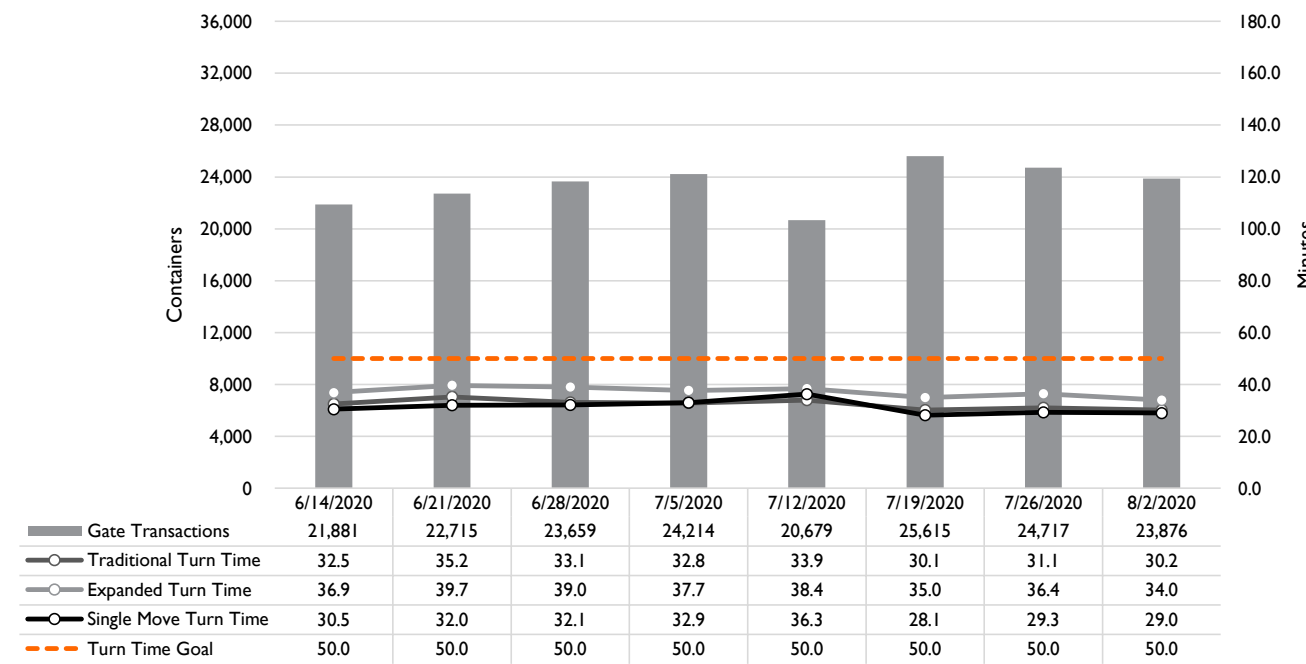

Port of Virginia Weekly Metrics

Gate Transactions

NIT Gate Transactions

VIG Gate Transactions

POV Gate Transactions

PPCY Gate Transactions

Please note: PPCY Gate Transactions are not included with POV Gate Transaction counts

Truck Reservation System and Hourly Transactions

NIT Truck Reservation Statistics

VIG Truck Reservation Statistics

POV Truck Reservation Statistics

POV Weekly Transactions by Terminal and Hour

Gate Containers and Dwell