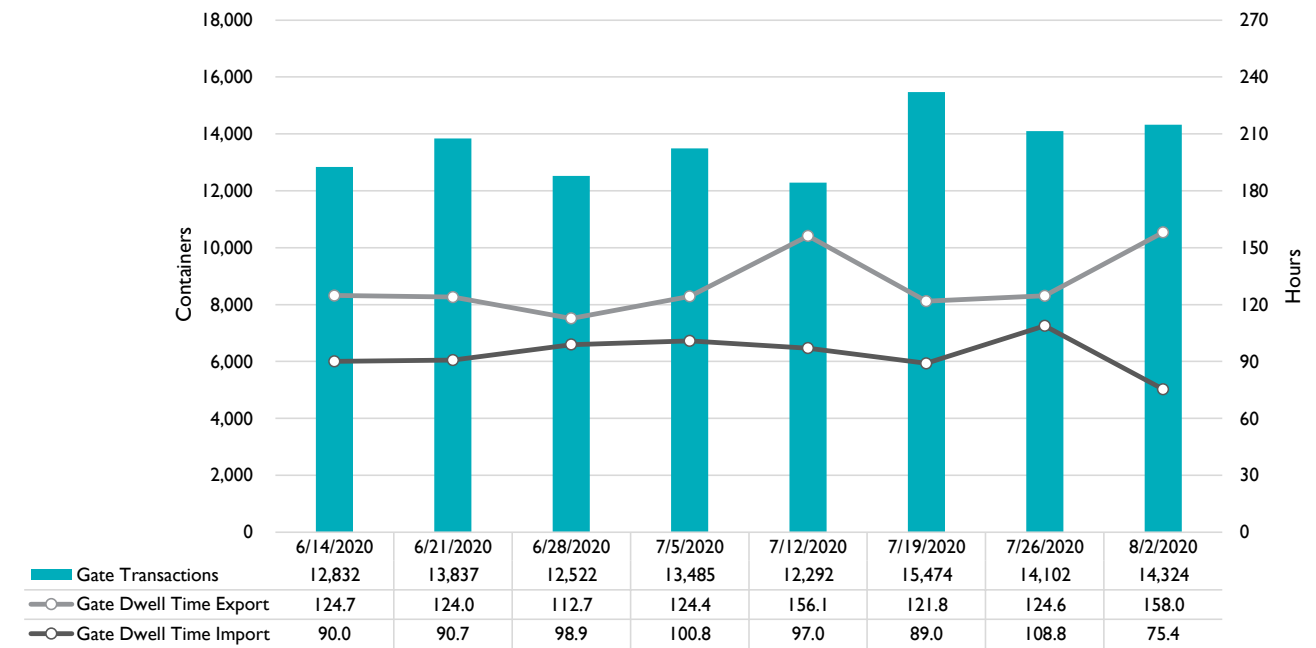

VIG Gate Containers and Dwell