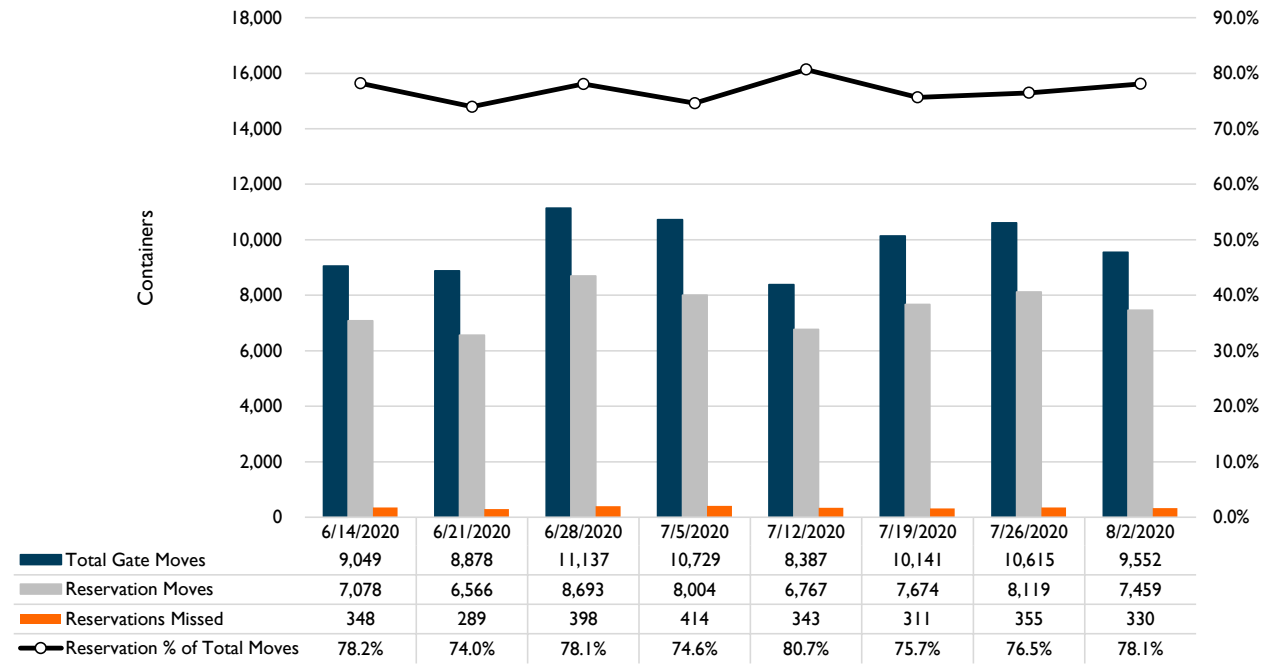

Port of Virginia Weekly Metrics

Gate Transactions

NIT Gate Transactions

VIG Gate Transactions

POV Gate Transactions

PPCY Gate Transactions

Please note: PPCY Gate Transactions are not included with POV Gate Transaction counts

Truck Reservation System and Hourly Transactions

NIT Truck Reservation Statistics

VIG Truck Reservation Statistics

POV Truck Reservation Statistics

POV Weekly Transactions by Terminal and Hour

Gate Containers and Dwell