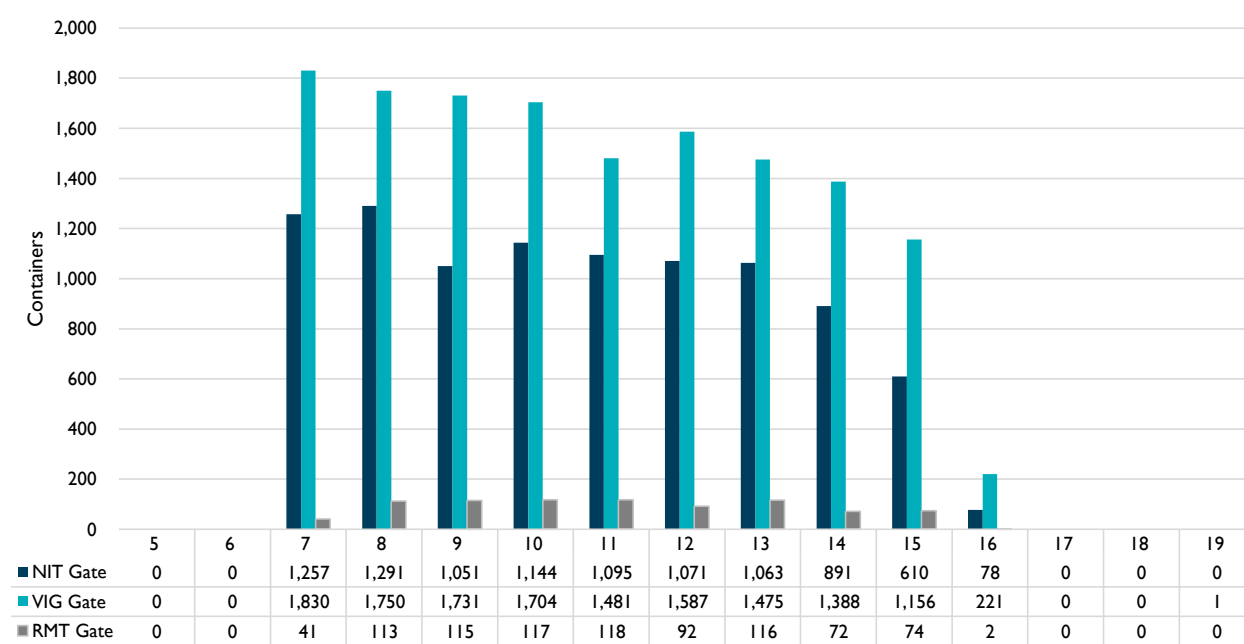

Port of Virginia Weekly Metrics

Gate Transactions

NIT Gate Transactions

VIG Gate Transactions

POV Gate Transactions

PPCY Gate Transactions

Please note: PPCY Gate Transactions are not included with POV Gate Transaction counts

Truck Reservation System and Hourly Transactions

NIT Truck Reservation Statistics

VIG Truck Reservation Statistics

POV Truck Reservation Statistics

POV Weekly Transactions by Terminal and Hour

Gate Containers and Dwell

NIT Gate Containers and Dwell

VIG Gate Containers and Dwell

Gate Transactions

POV Gate Containers and Dwell

Rail Containers and Dwell

NIT Rail Containers and Dwell

VIG Rail Containers and Dwell

Rail Containers