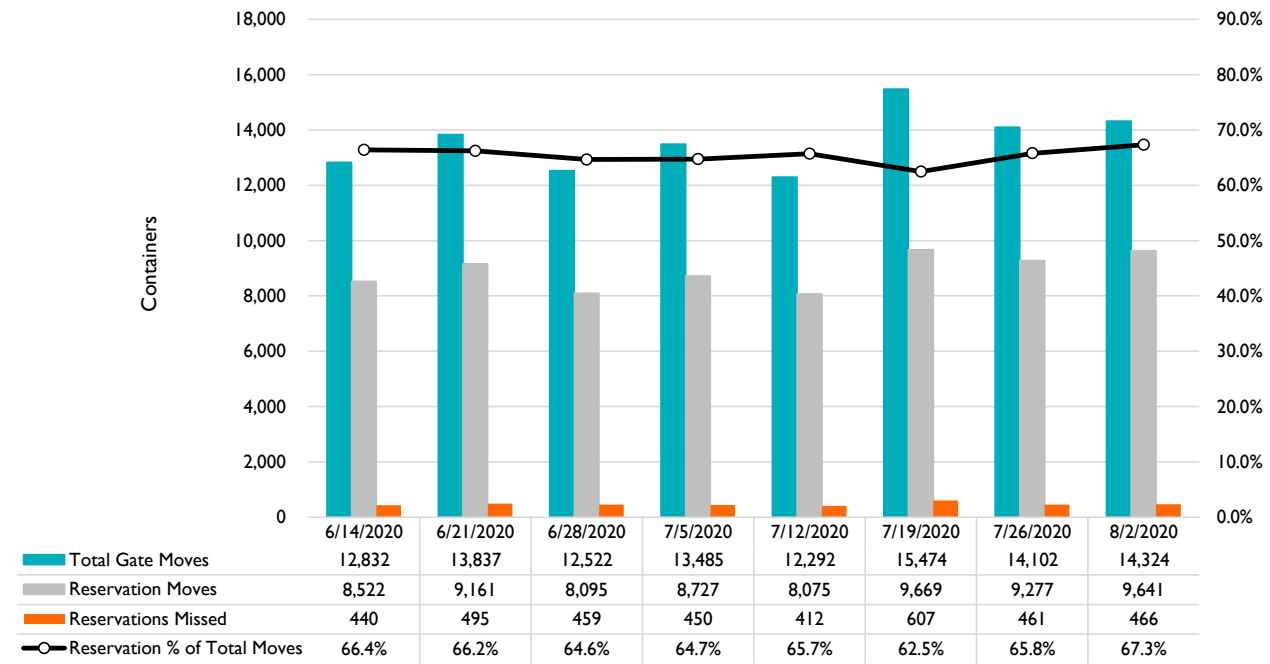

Port of Virginia Weekly Metrics

Gate Transactions

NIT Gate Transactions

VIG Gate Transactions

POV Gate Transactions

PPCY Gate Transactions

Please note: PPCY Gate Transactions are not included with POV Gate Transaction counts

Truck Reservation System and Hourly Transactions

NIT Truck Reservation Statistics

VIG Truck Reservation Statistics

POV Truck Reservation Statistics

POV Weekly Transactions by Terminal and Hour

Gate Containers and Dwell