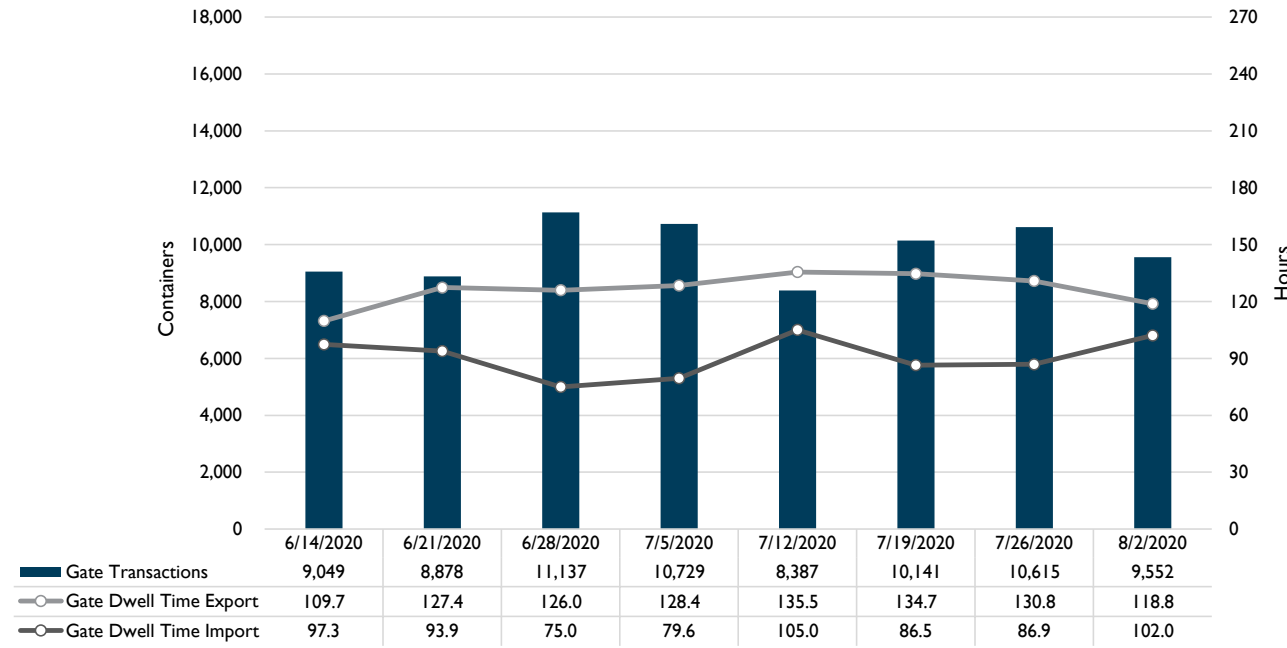

Gate Containers and Dwell

NIT Gate Containers and Dwell