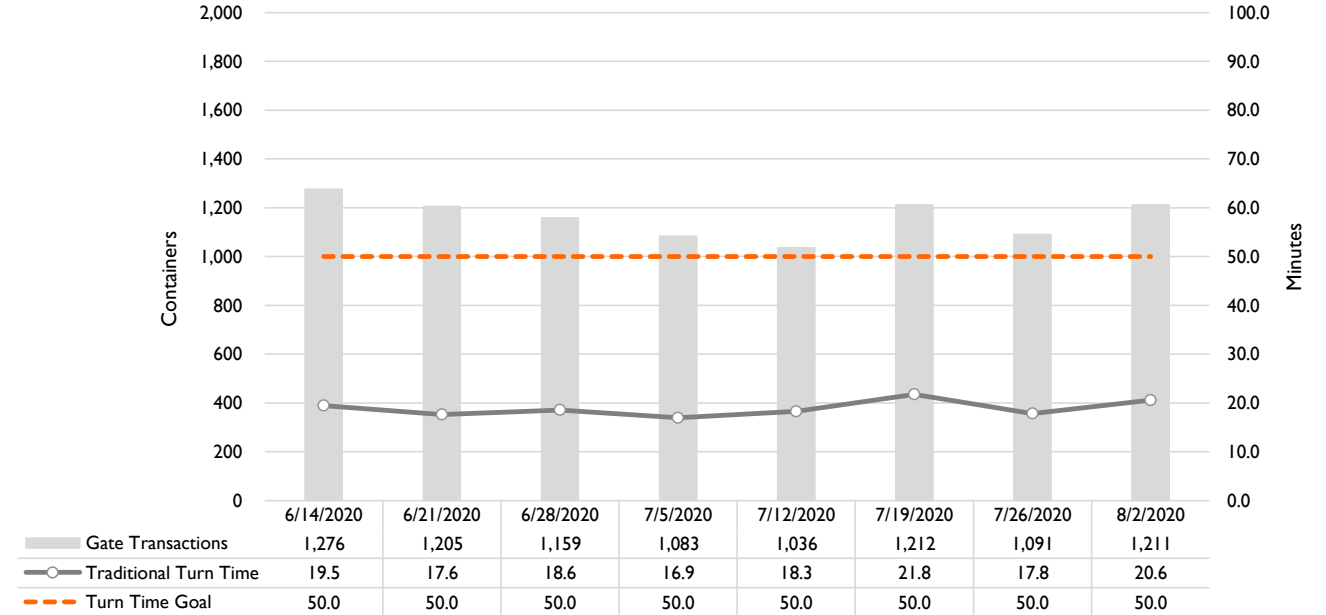

Port of Virginia Weekly Metrics

Gate Transactions

NIT Gate Transactions

VIG Gate Transactions

POV Gate Transactions

PPCY Gate Transactions

Please note: PPCY Gate Transactions are not included with POV Gate Transaction counts

Truck Reservation System and Hourly Transactions

NIT Truck Reservation Statistics

VIG Truck Reservation Statistics

POV Truck Reservation Statistics

POV Weekly Transactions by Terminal and Hour

Gate Containers and Dwell