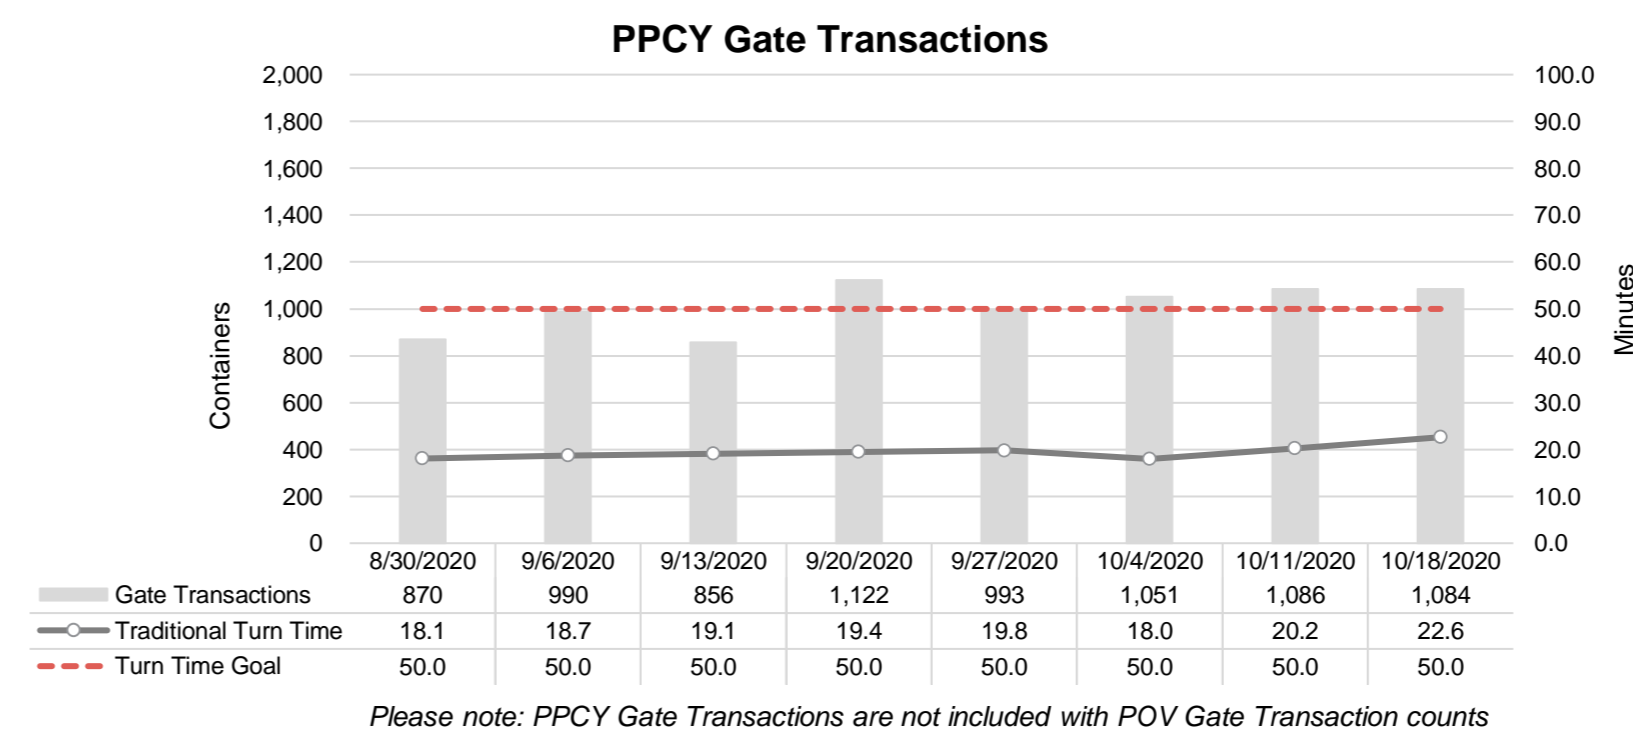

Port of Virginia Weekly Metrics

Gate Transactions

Truck Reservation System and Hourly Transactions

Gate Containers and Dwell

Rail Containers and Dwell