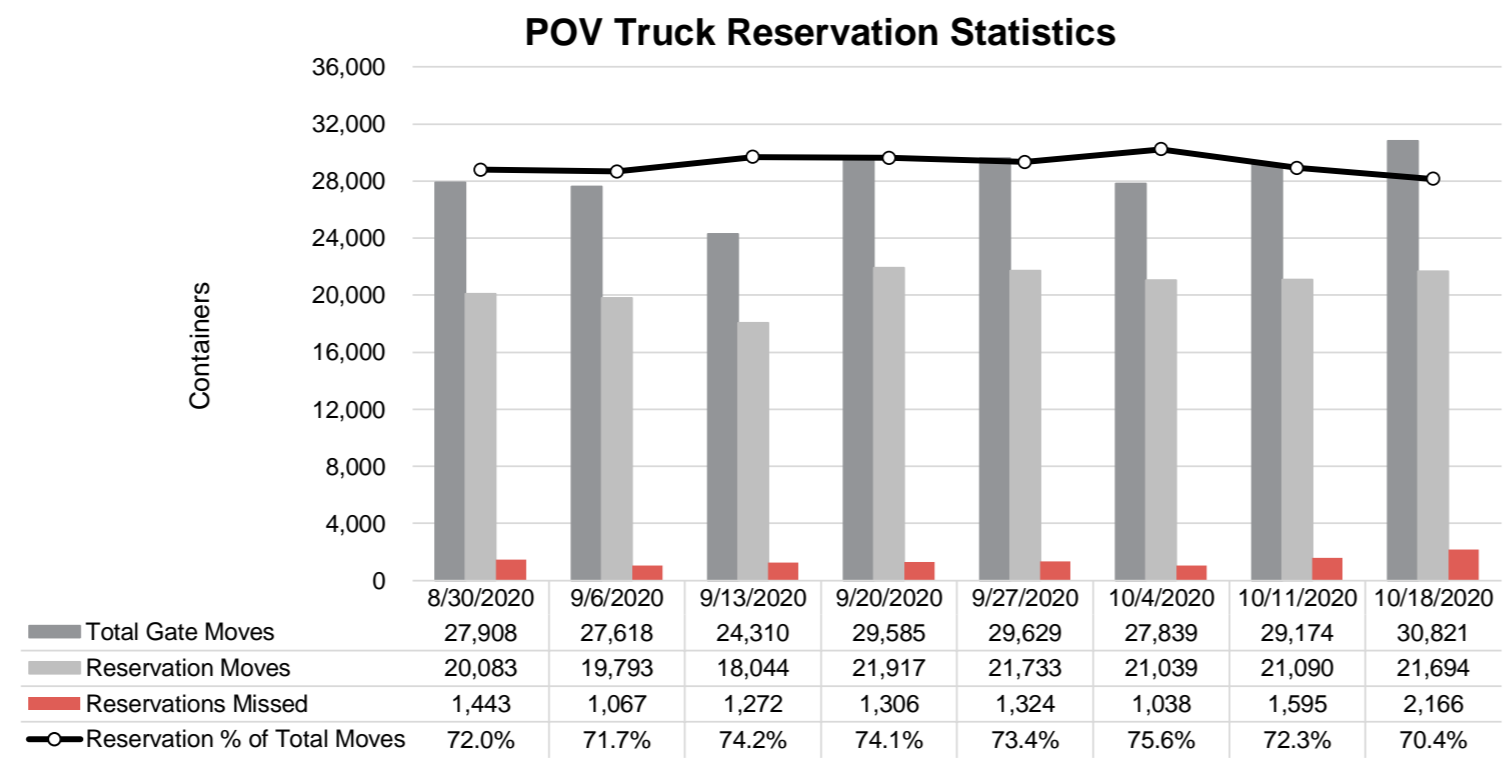

Port of Virginia Weekly Metrics

Gate Transactions

Truck Reservation System and Hourly Transactions

Gate Containers and Dwell

Rail Containers and Dwell