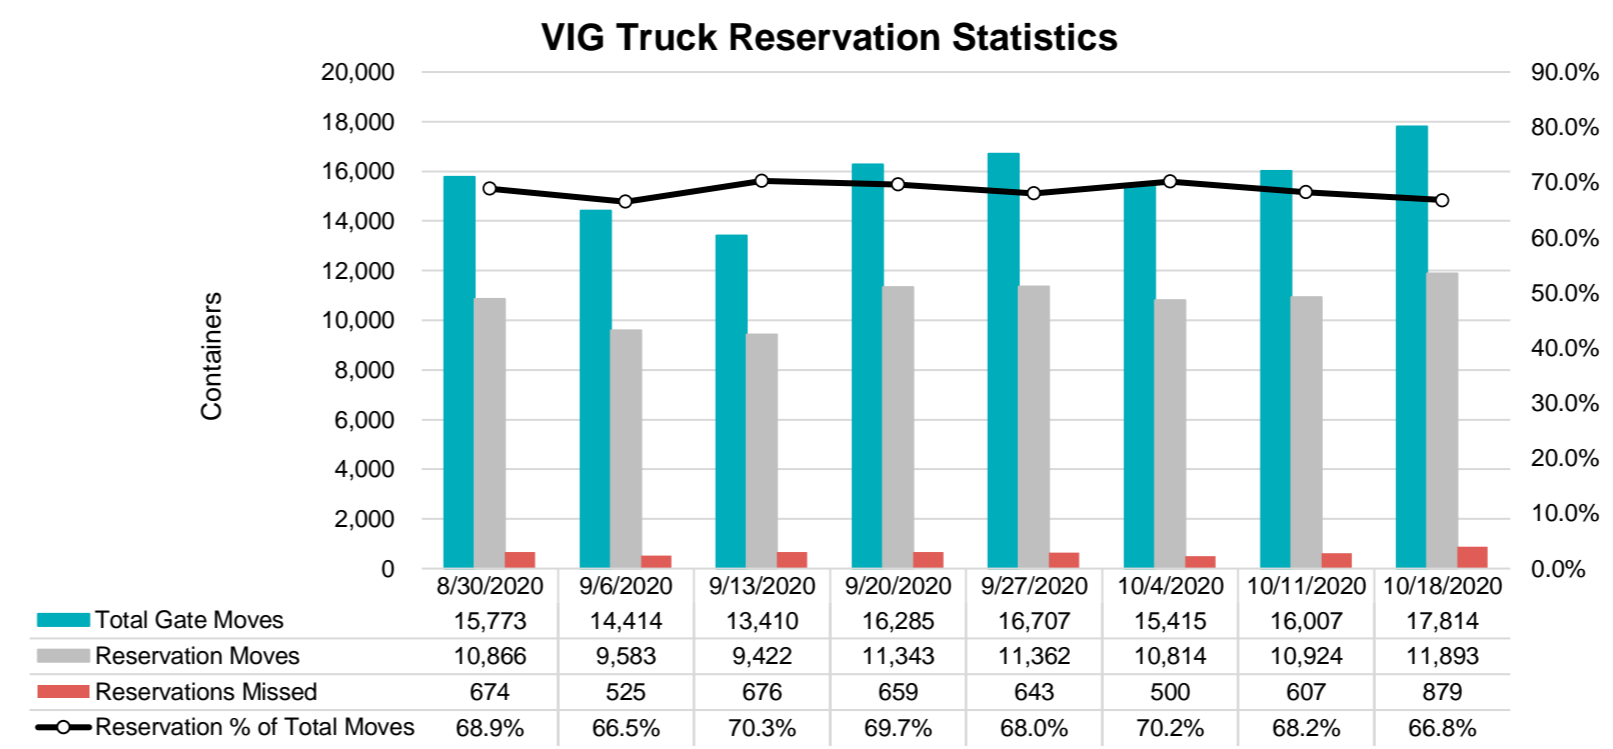

Port of Virginia Weekly Metrics

Gate Transactions

Truck Reservation System and Hourly Transactions

Gate Containers and Dwell

Rail Containers and Dwell