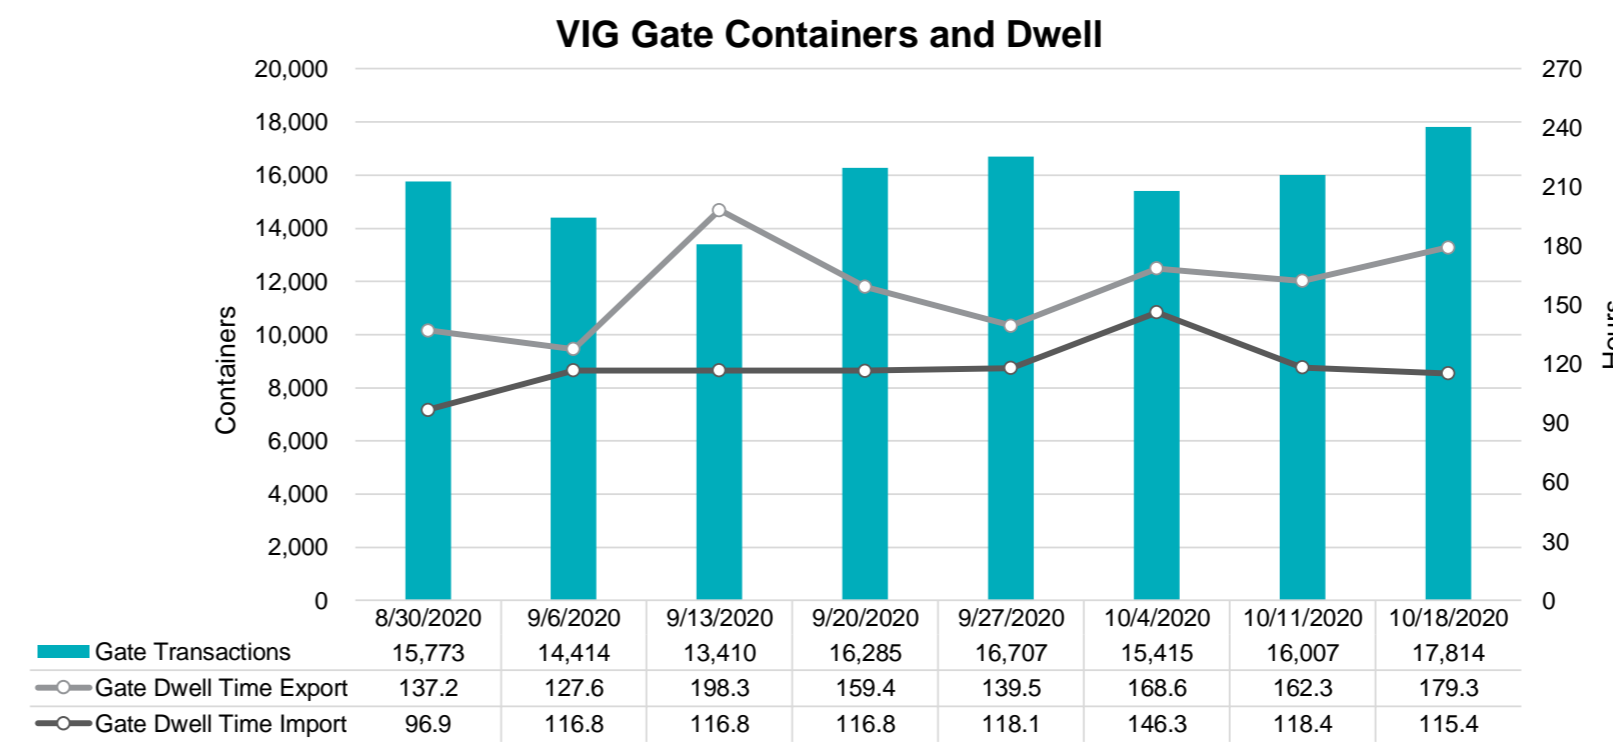

Port of Virginia Weekly Metrics

Gate Transactions

Truck Reservation System and Hourly Transactions

Gate Containers and Dwell

Rail Containers and Dwell