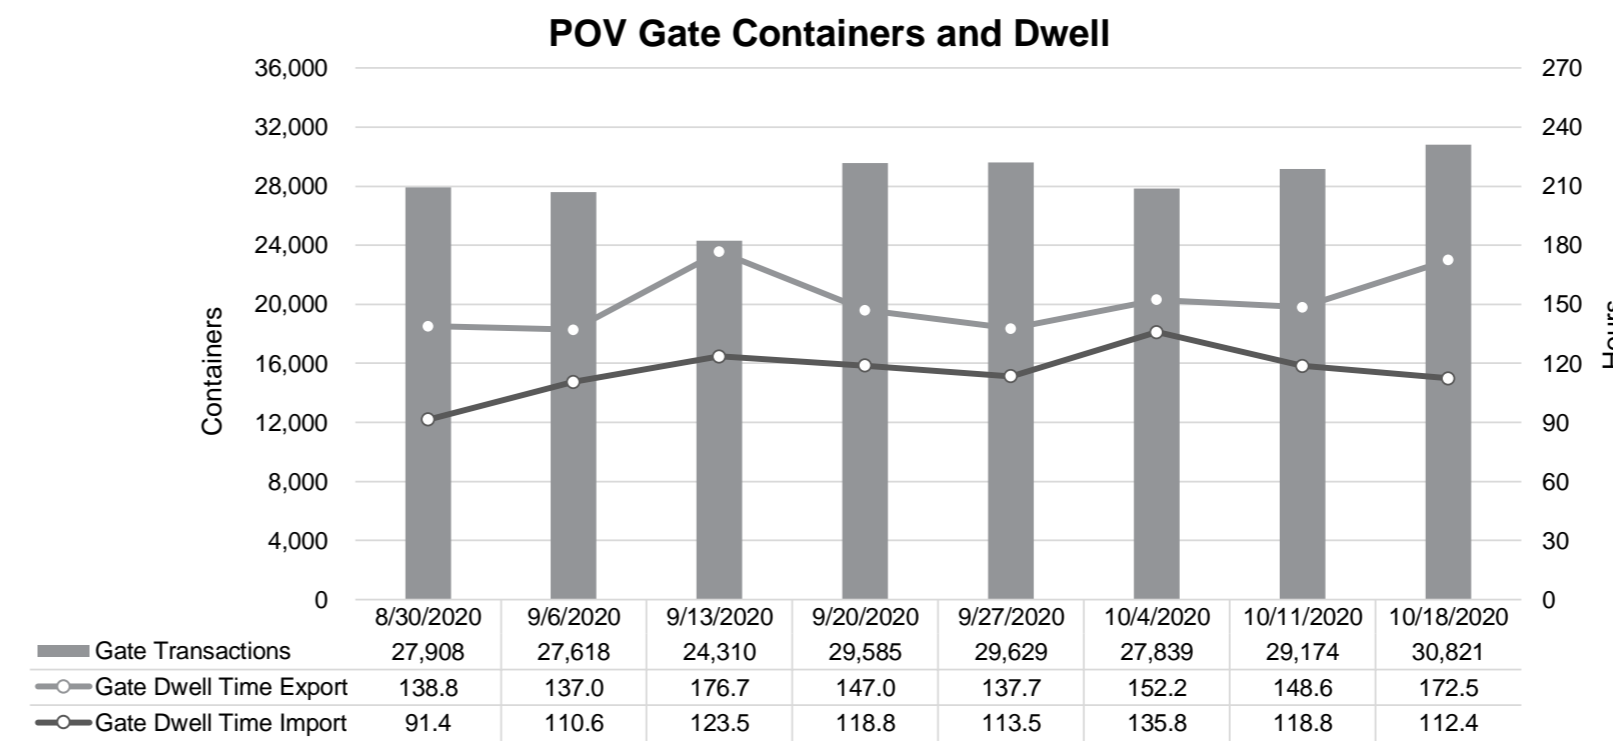

Port of Virginia Weekly Metrics

Gate Transactions

Truck Reservation System and Hourly Transactions

Gate Containers and Dwell

Rail Containers and Dwell