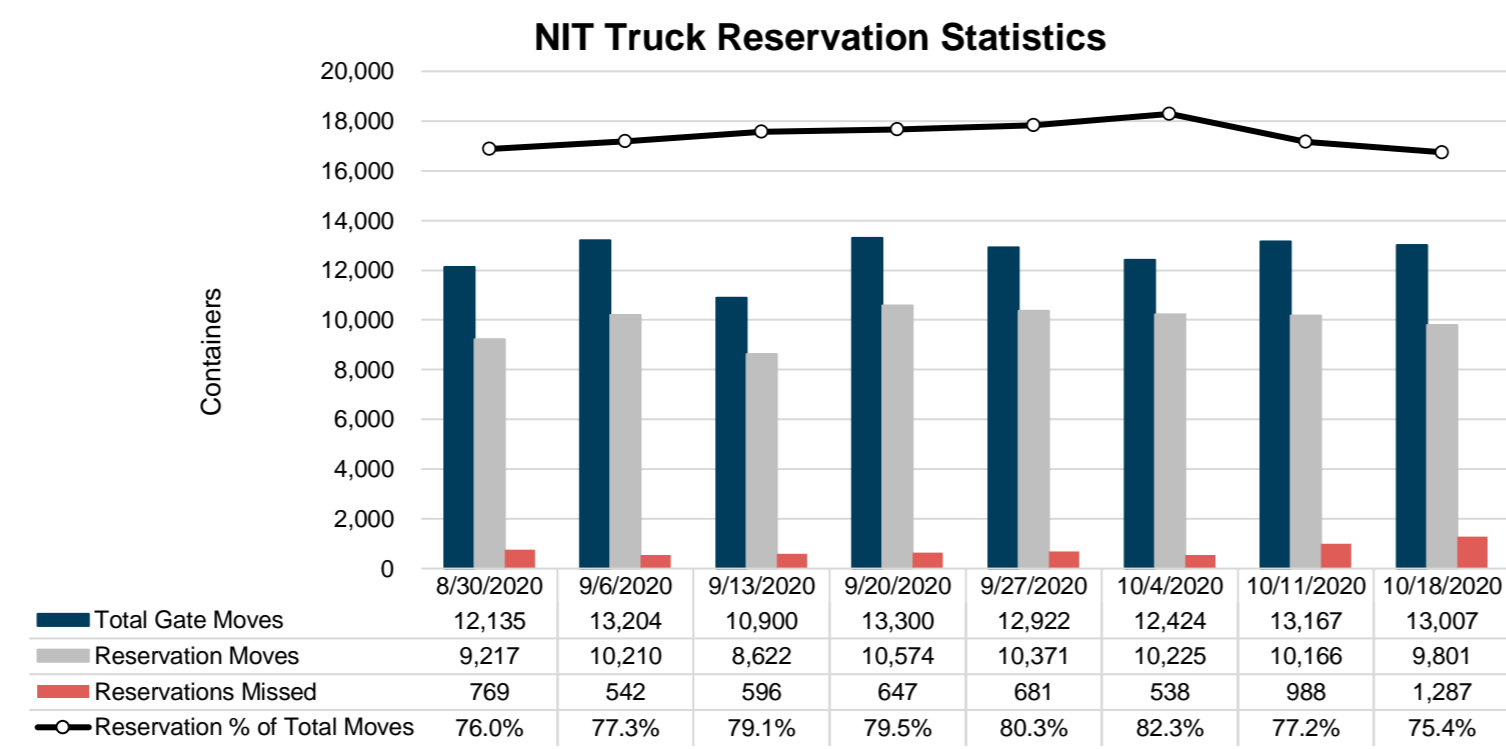

Port of Virginia Weekly Metrics

Gate Transactions

Truck Reservation System and Hourly Transactions

Gate Containers and Dwell

Rail Containers and Dwell