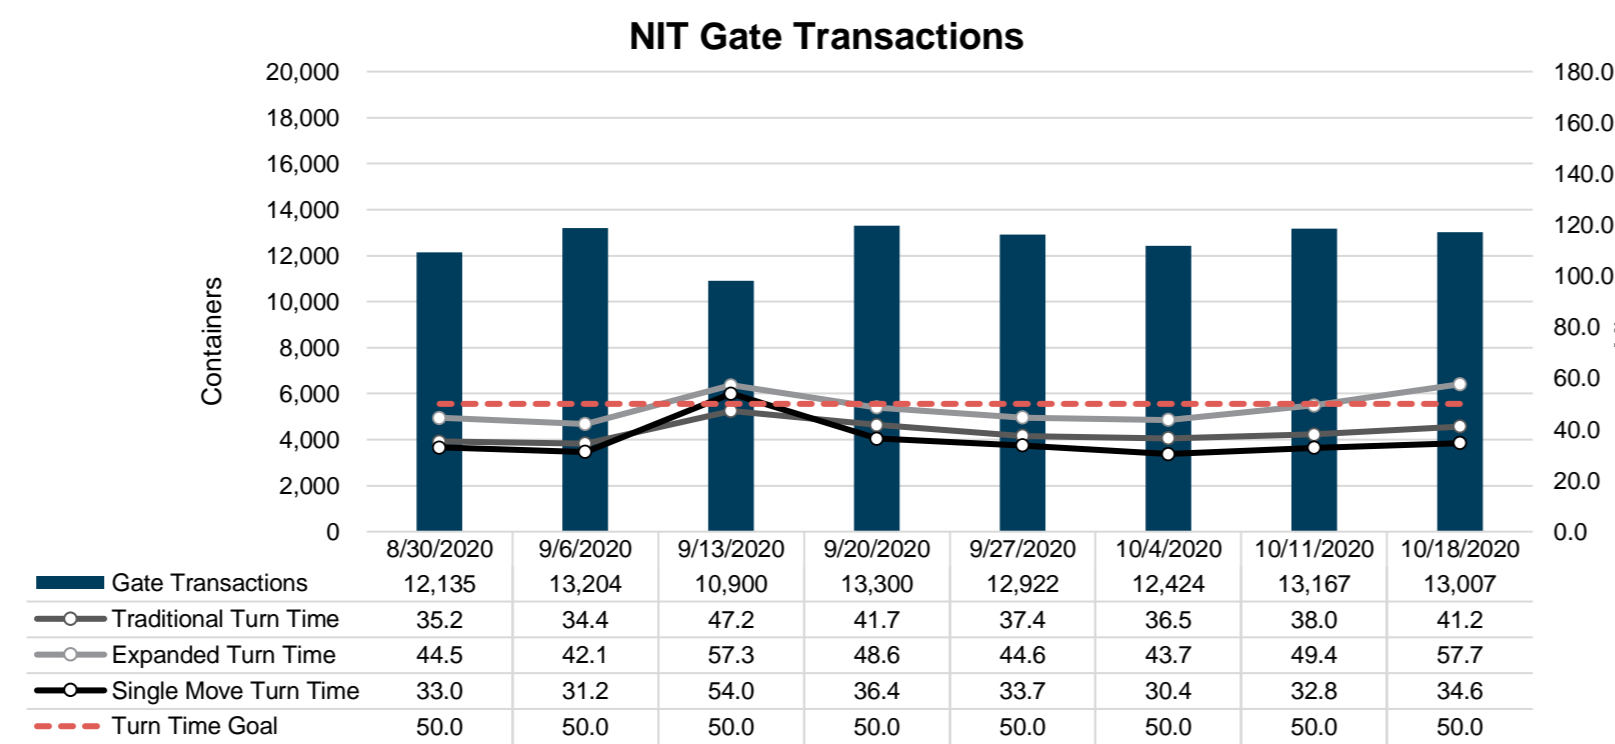

Port of Virginia Weekly Metrics

Gate Transactions

Truck Reservation System and Hourly Transactions

Gate Containers and Dwell

Rail Containers and Dwell