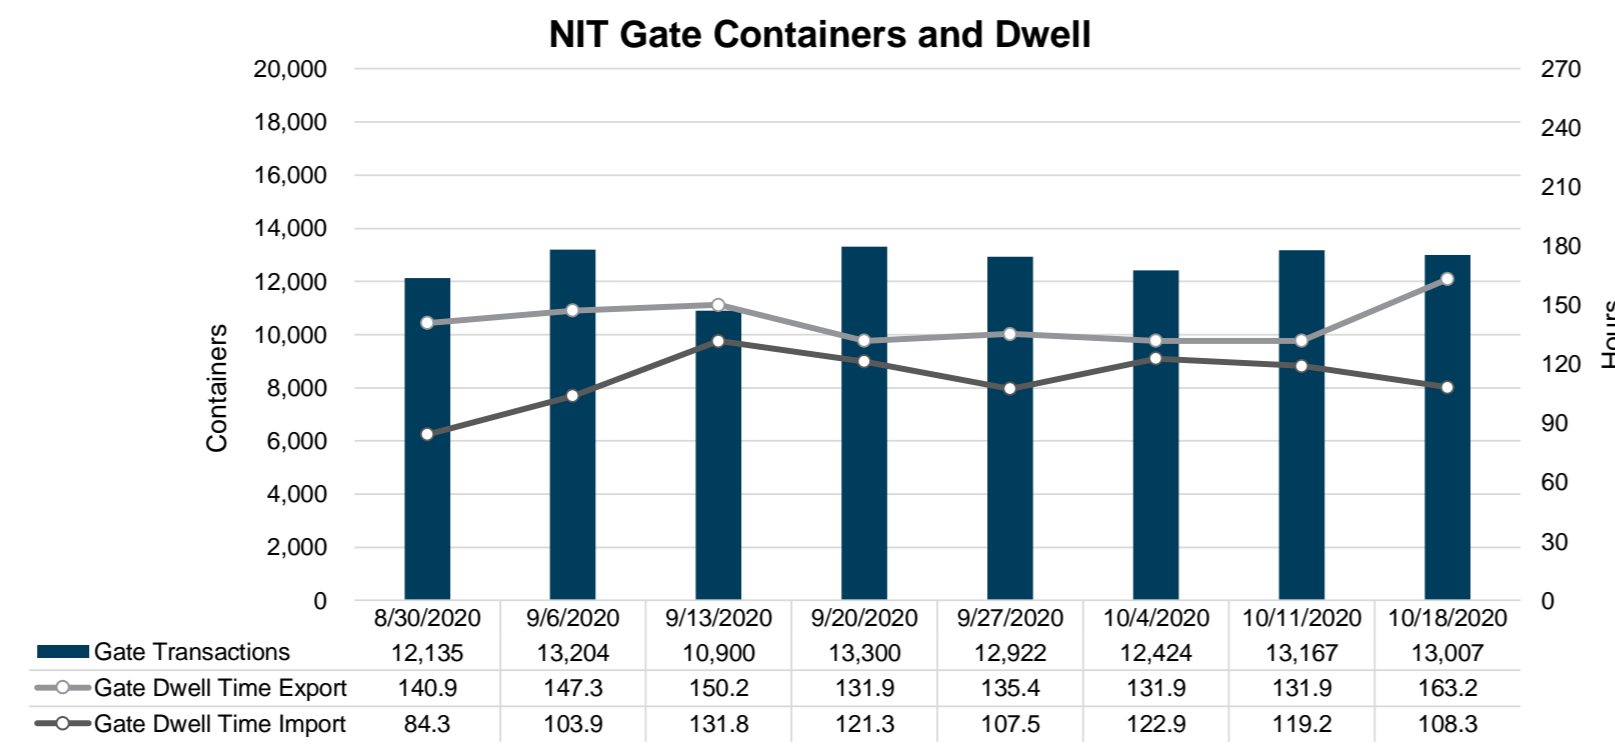

Port of Virginia Weekly Metrics

Gate Transactions

Truck Reservation System and Hourly Transactions

Gate Containers and Dwell

Rail Containers and Dwell