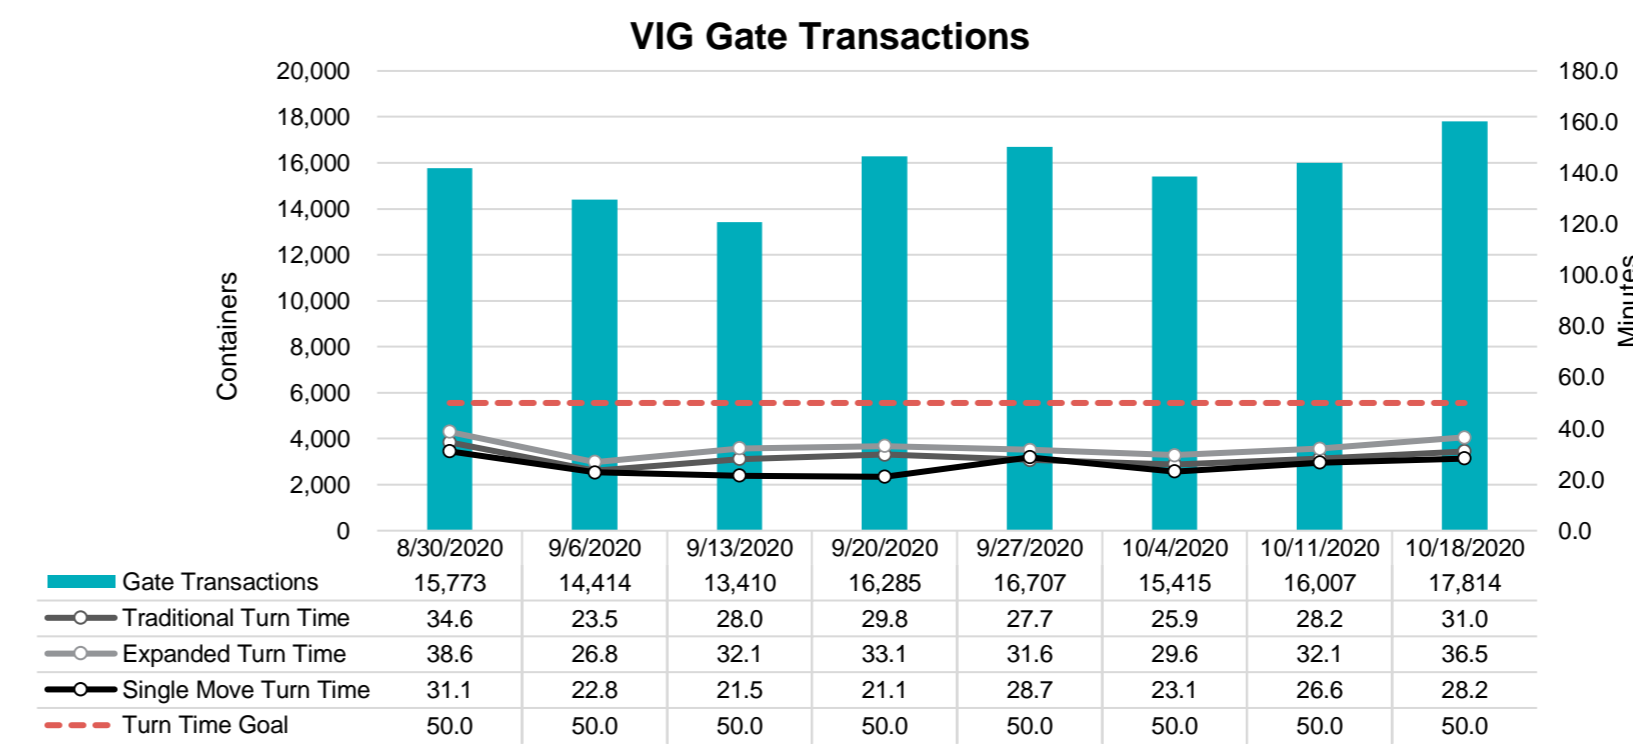

Port of Virginia Weekly Metrics

Gate Transactions

Truck Reservation System and Hourly Transactions

Gate Containers and Dwell

Rail Containers and Dwell