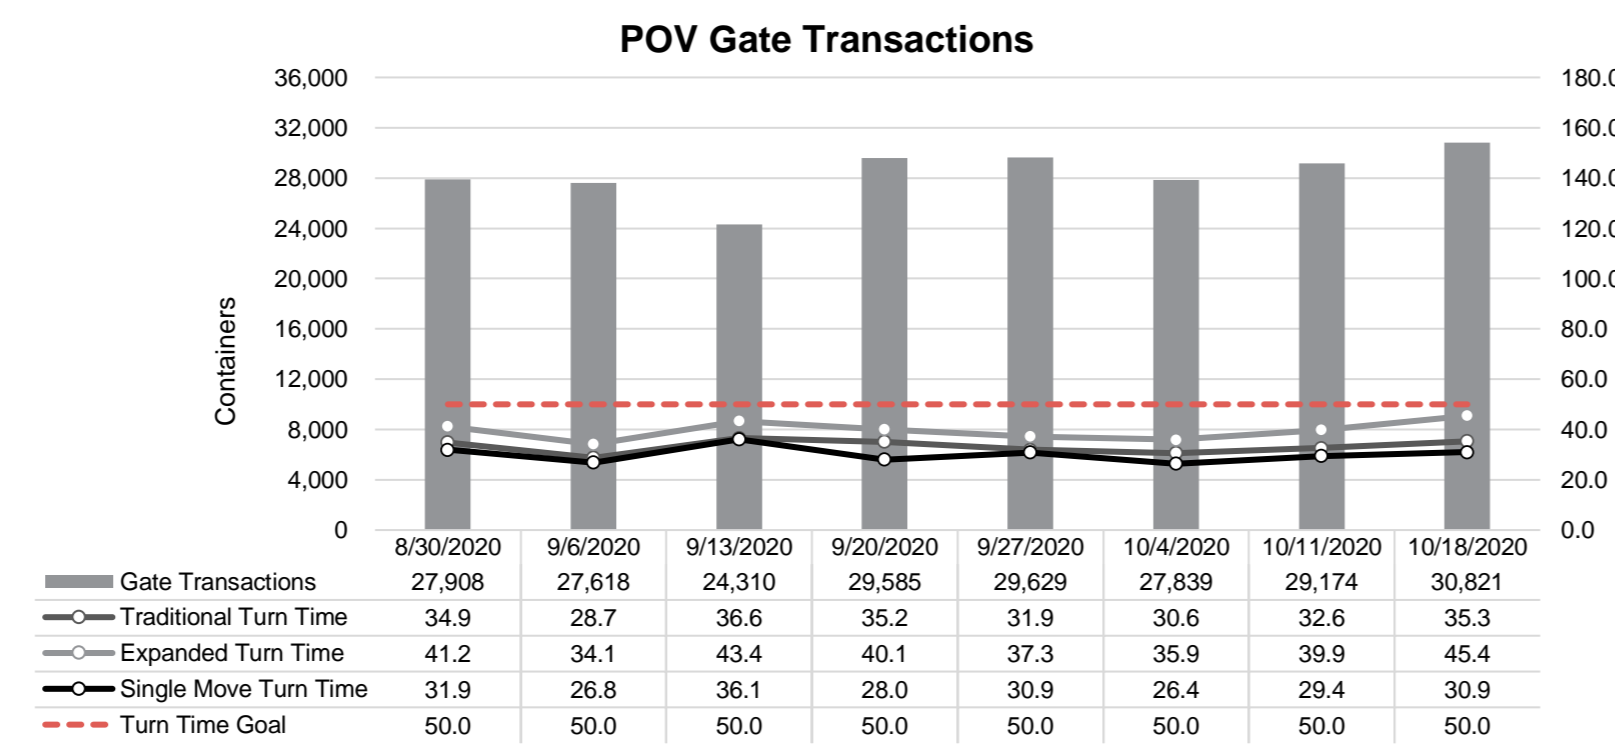

Port of Virginia Weekly Metrics

Gate Transactions

Truck Reservation System and Hourly Transactions

Gate Containers and Dwell

Rail Containers and Dwell