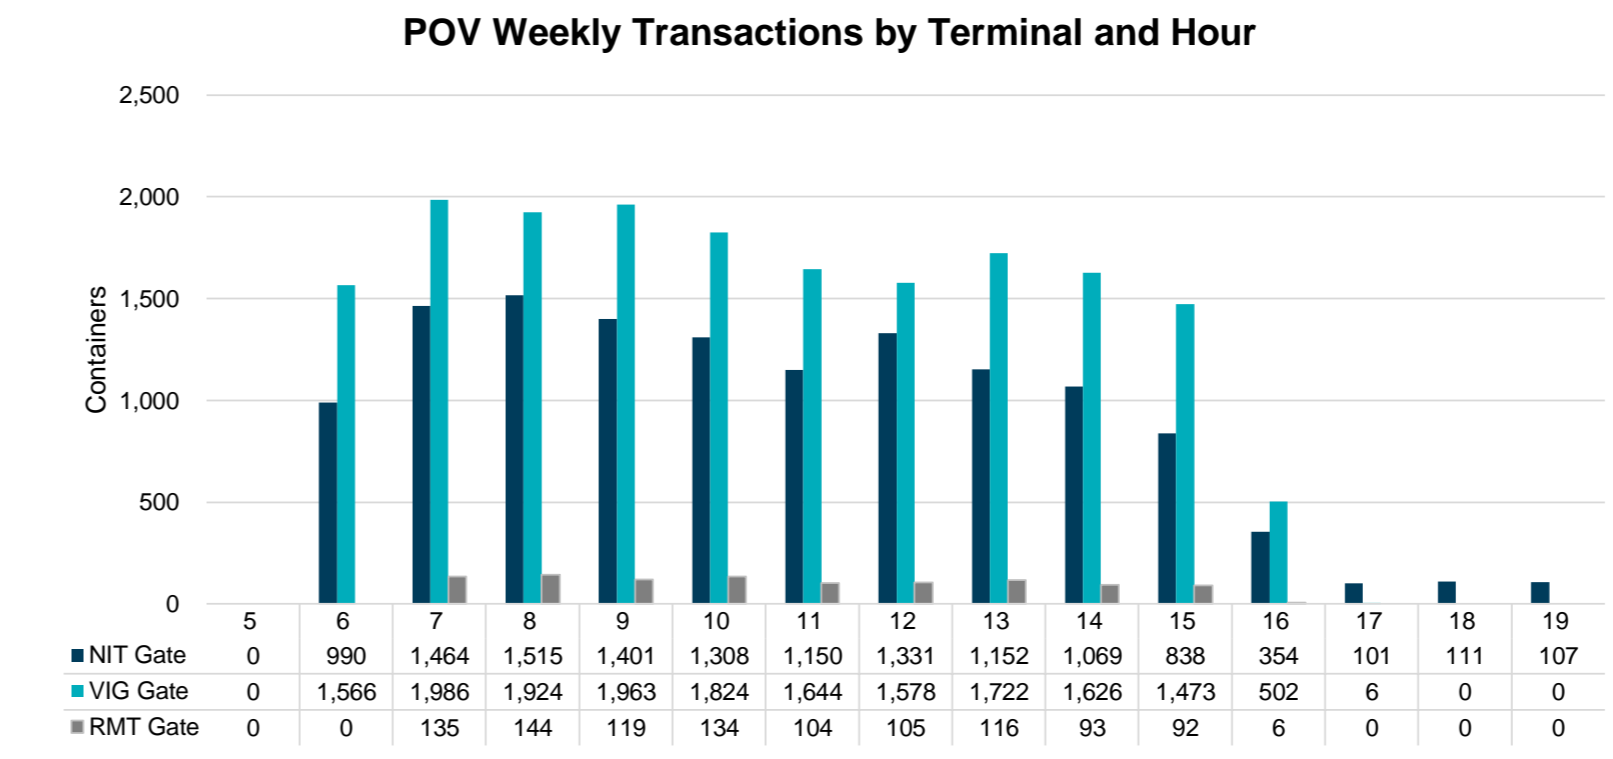

Port of Virginia Weekly Metrics

Gate Transactions

Truck Reservation System and Hourly Transactions

Gate Containers and Dwell

Rail Containers and Dwell