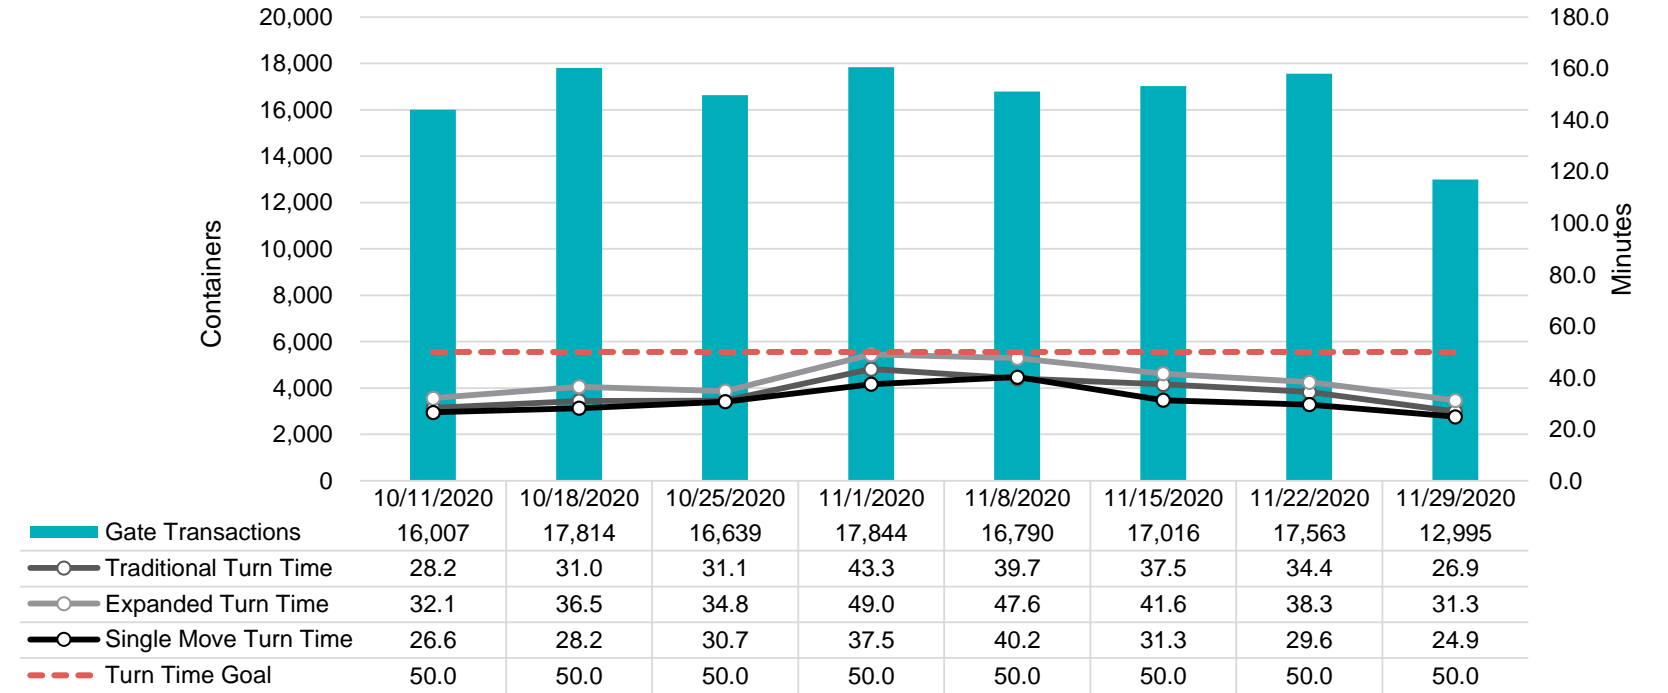

VIG Gate Transactions