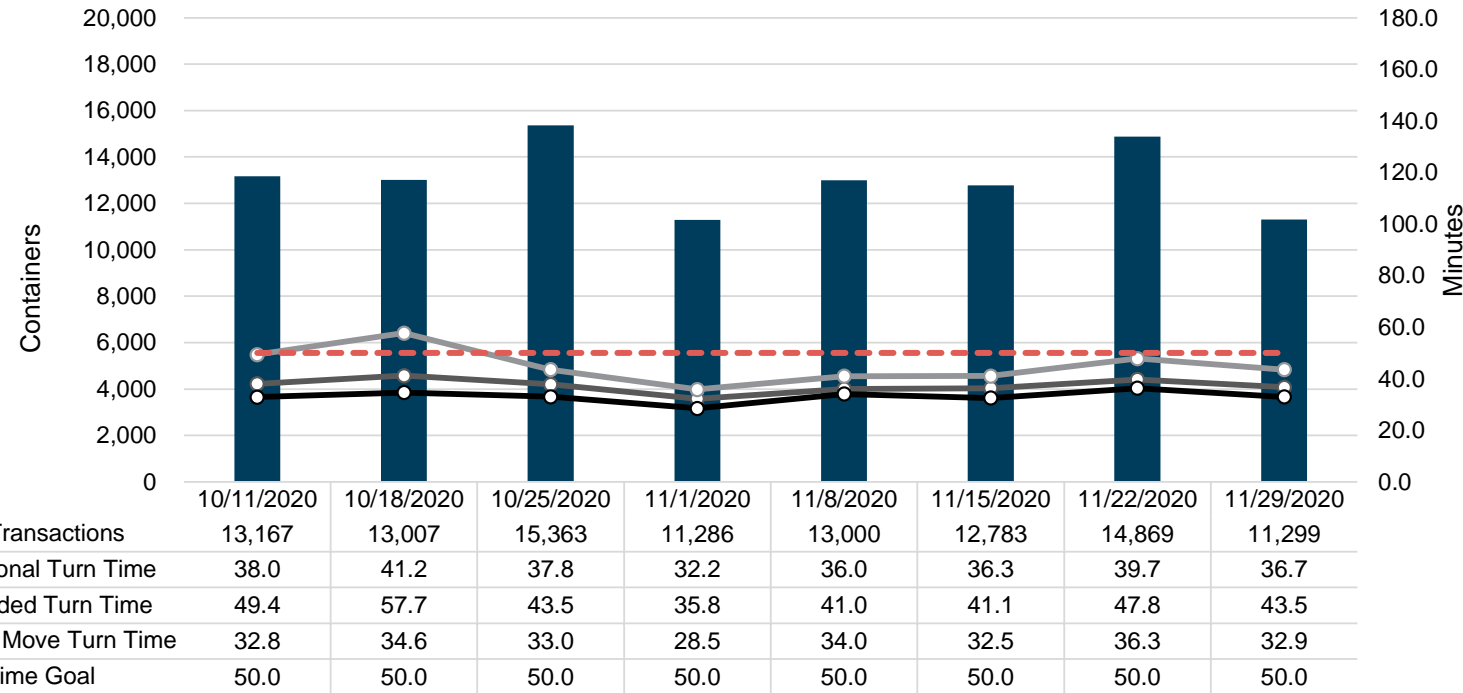

Port of Virginia Weekly Metrics

Gate Transactions

NIT Gate Transactions