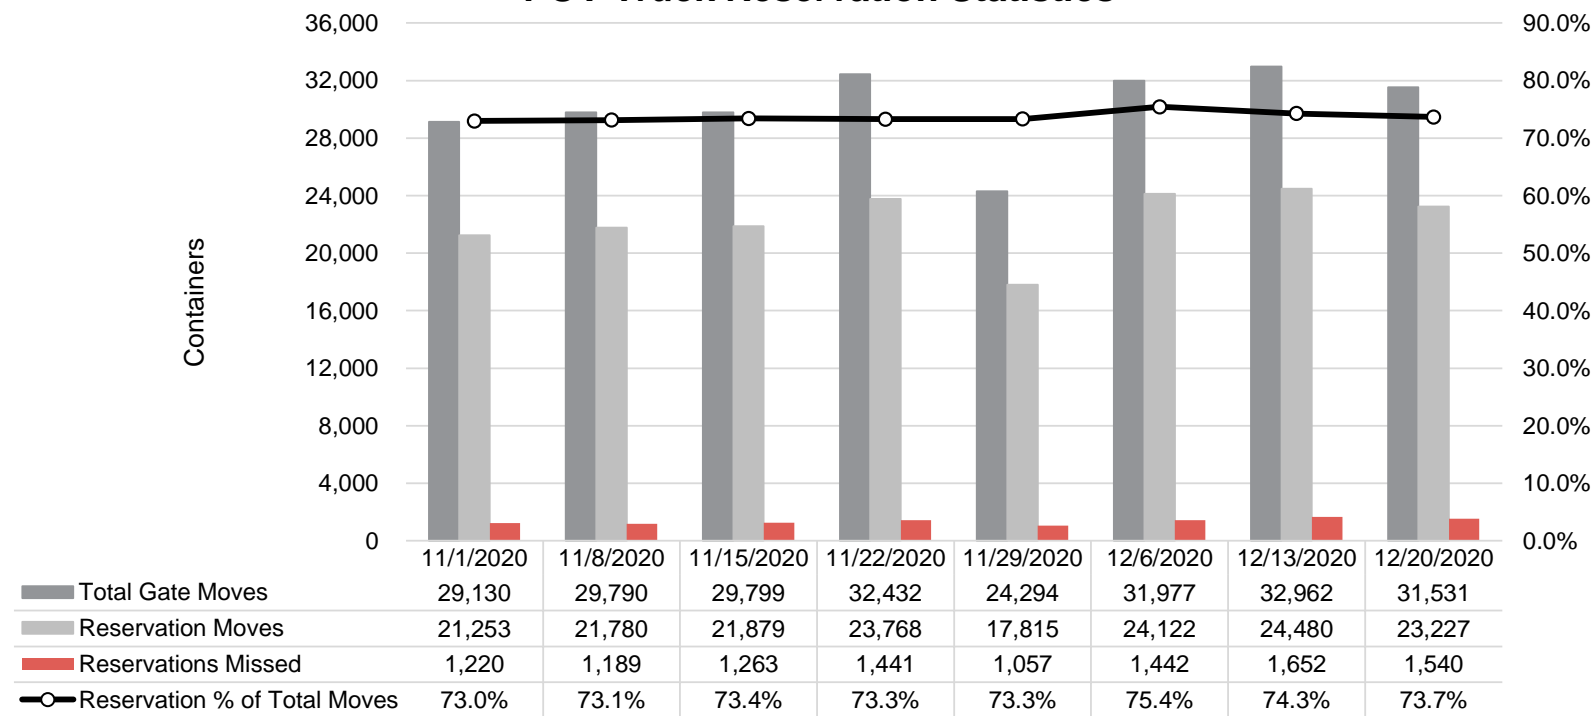

Port of Virginia Weekly Metrics

Gate Transactions

NIT Gate Transactions

VIG Gate Transactions

POV Gate Transactions

PPCY Gate Transactions

Please note: PPCY Gate Transactions are not included with POV Gate Transaction counts

Truck Reservation System and Hourly Transactions

NIT Truck Reservation Statistics

VIG Truck Reservation Statistics

POV Truck Reservation Statistics

POV Weekly Transactions by Terminal and Hour

Gate Containers and Dwell

NIT Gate Containers and Dwell

VIG Gate Containers and Dwell

Gate Transactions

POV Gate Containers and Dwell

Rail Containers and Dwell

NIT Rail Containers and Dwell

VIG Rail Containers and Dwell

Rail Containers