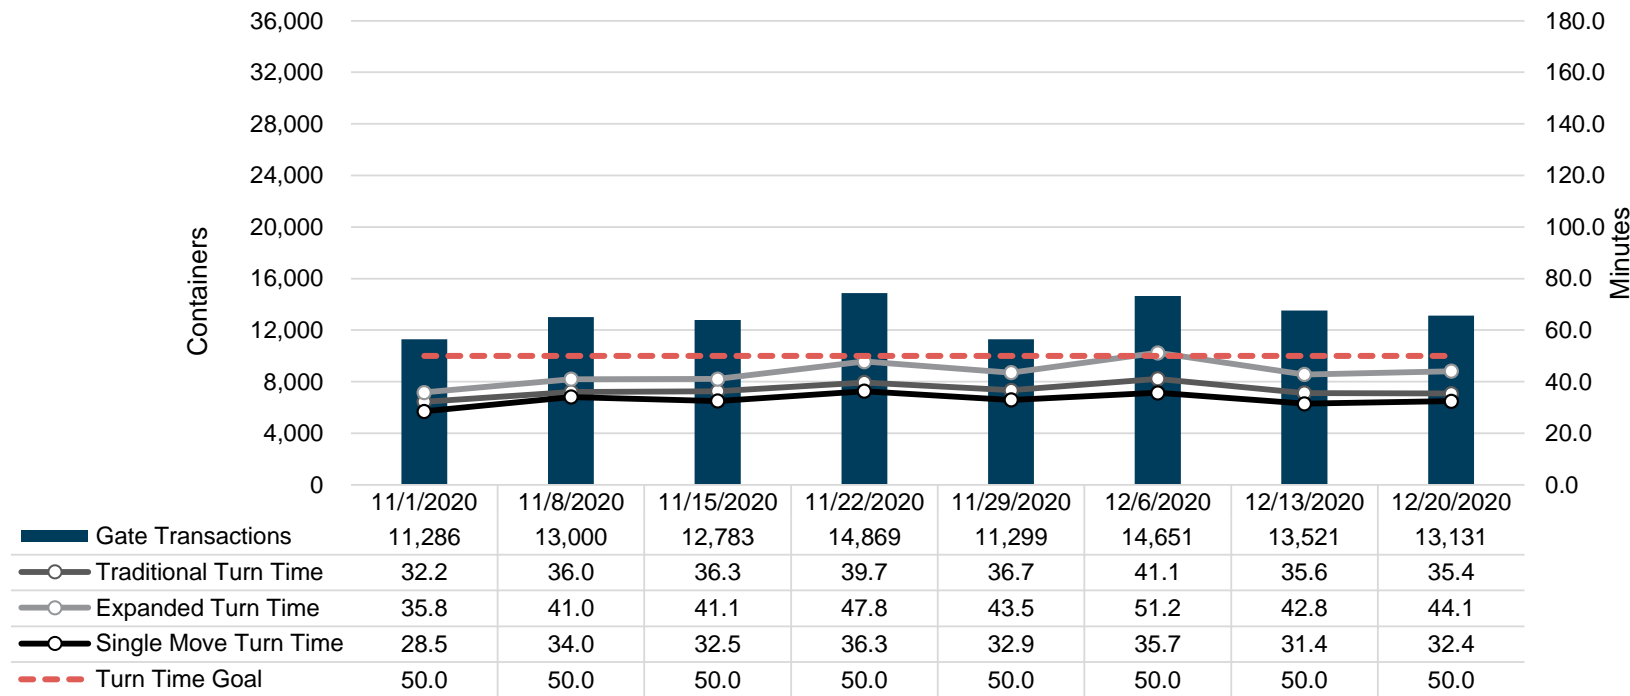

Port of Virginia Weekly Metrics

Gate Transactions

NIT Gate Transactions

VIG Gate Transactions

POV Gate Transactions

PPCY Gate Transactions

Please note: PPCY Gate Transactions are not included with POV Gate Transaction counts

Truck Reservation System and Hourly Transactions

NIT Truck Reservation Statistics

VIG Truck Reservation Statistics

POV Truck Reservation Statistics

POV Weekly Transactions by Terminal and Hour

Gate Containers and Dwell