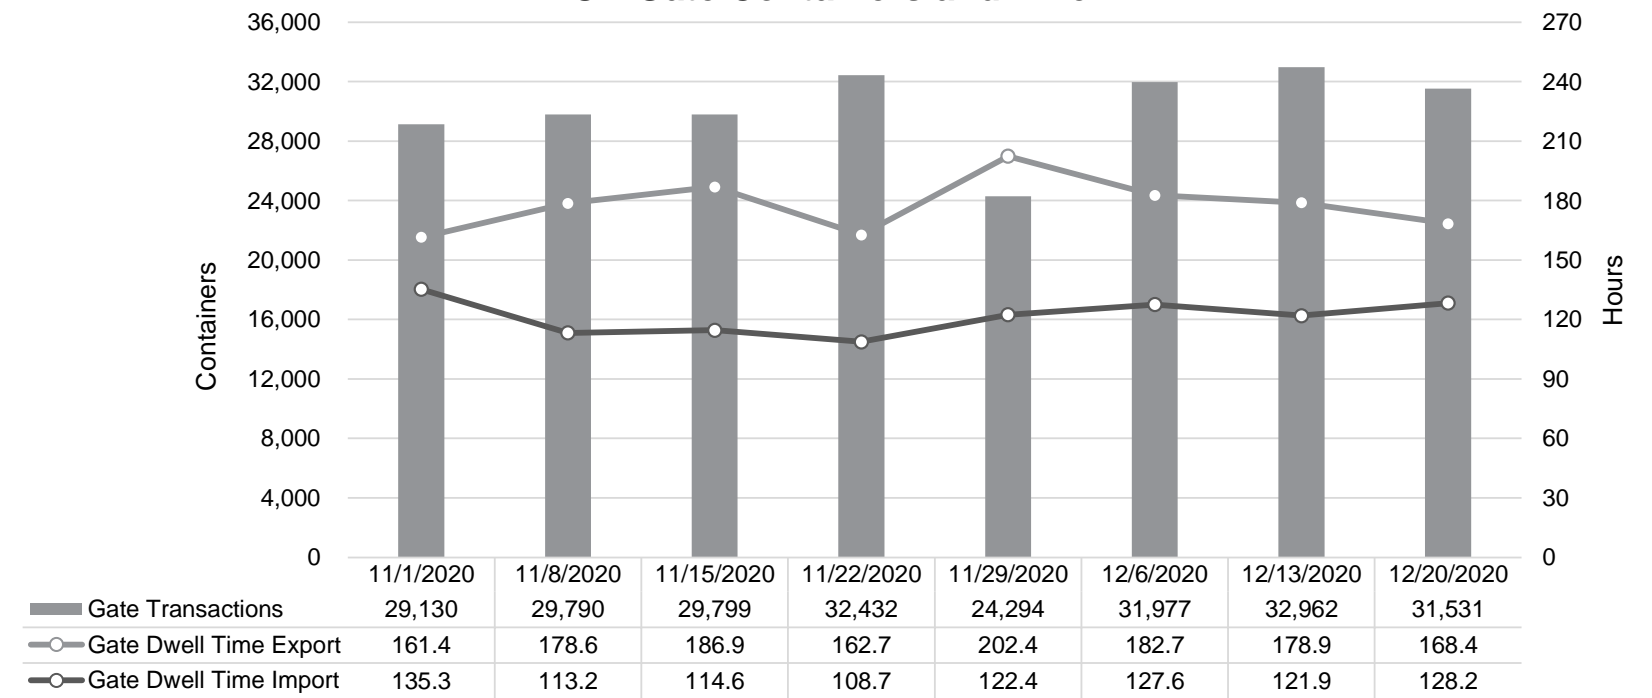

Truck Reservation System and Hourly Transactions

NIT Truck Reservation Statistics

VIG Truck Reservation Statistics

POV Truck Reservation Statistics

POV Weekly Transactions by Terminal and Hour

Gate Containers and Dwell

NIT Gate Containers and Dwell

VIG Gate Containers and Dwell

Gate Transactions

POV Gate Containers and Dwell

Rail Containers and Dwell

NIT Rail Containers and Dwell

VIG Rail Containers and Dwell

Rail Containers