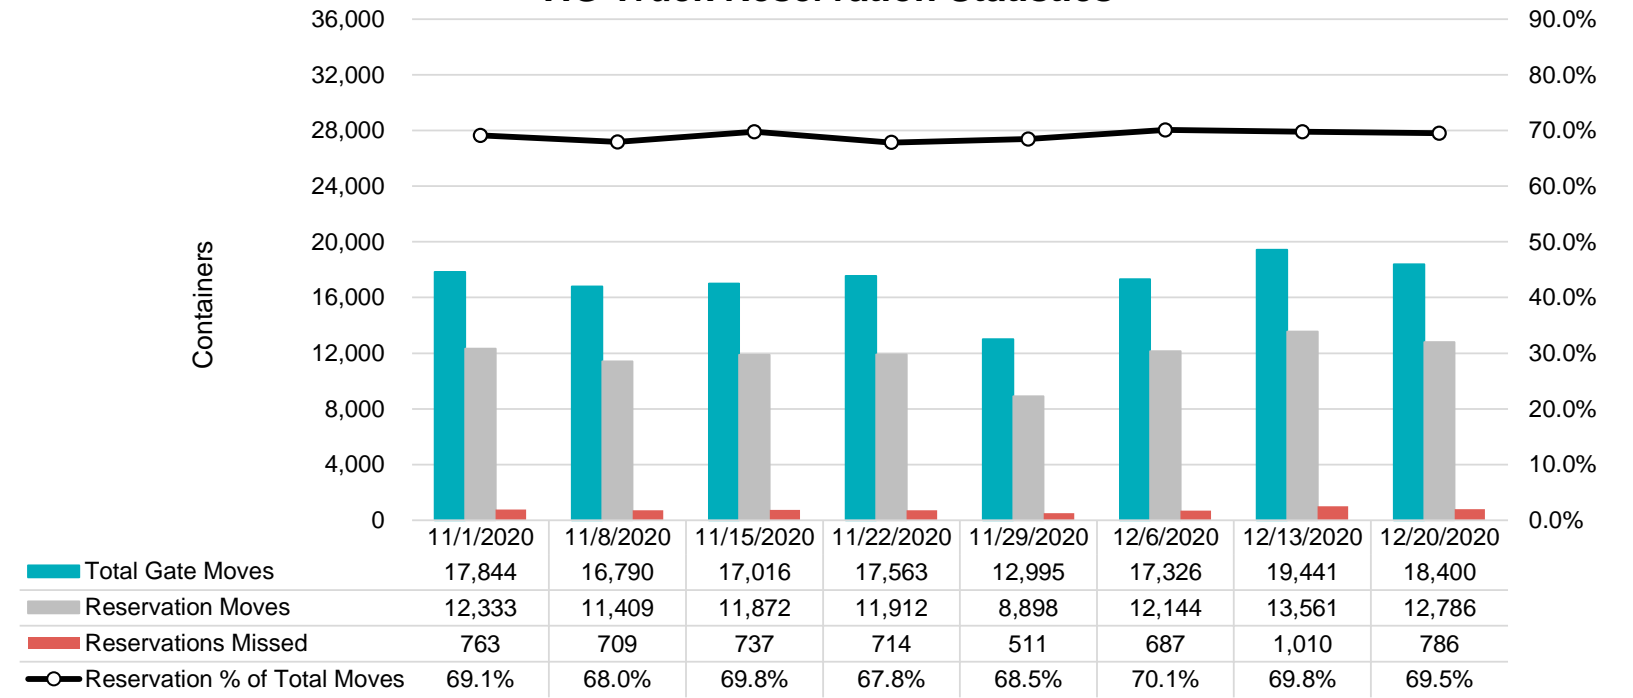

Port of Virginia Weekly Metrics

Gate Transactions

NIT Gate Transactions

VIG Gate Transactions

POV Gate Transactions

PPCY Gate Transactions

Please note: PPCY Gate Transactions are not included with POV Gate Transaction counts

Truck Reservation System and Hourly Transactions

NIT Truck Reservation Statistics

VIG Truck Reservation Statistics

POV Truck Reservation Statistics

POV Weekly Transactions by Terminal and Hour

Gate Containers and Dwell