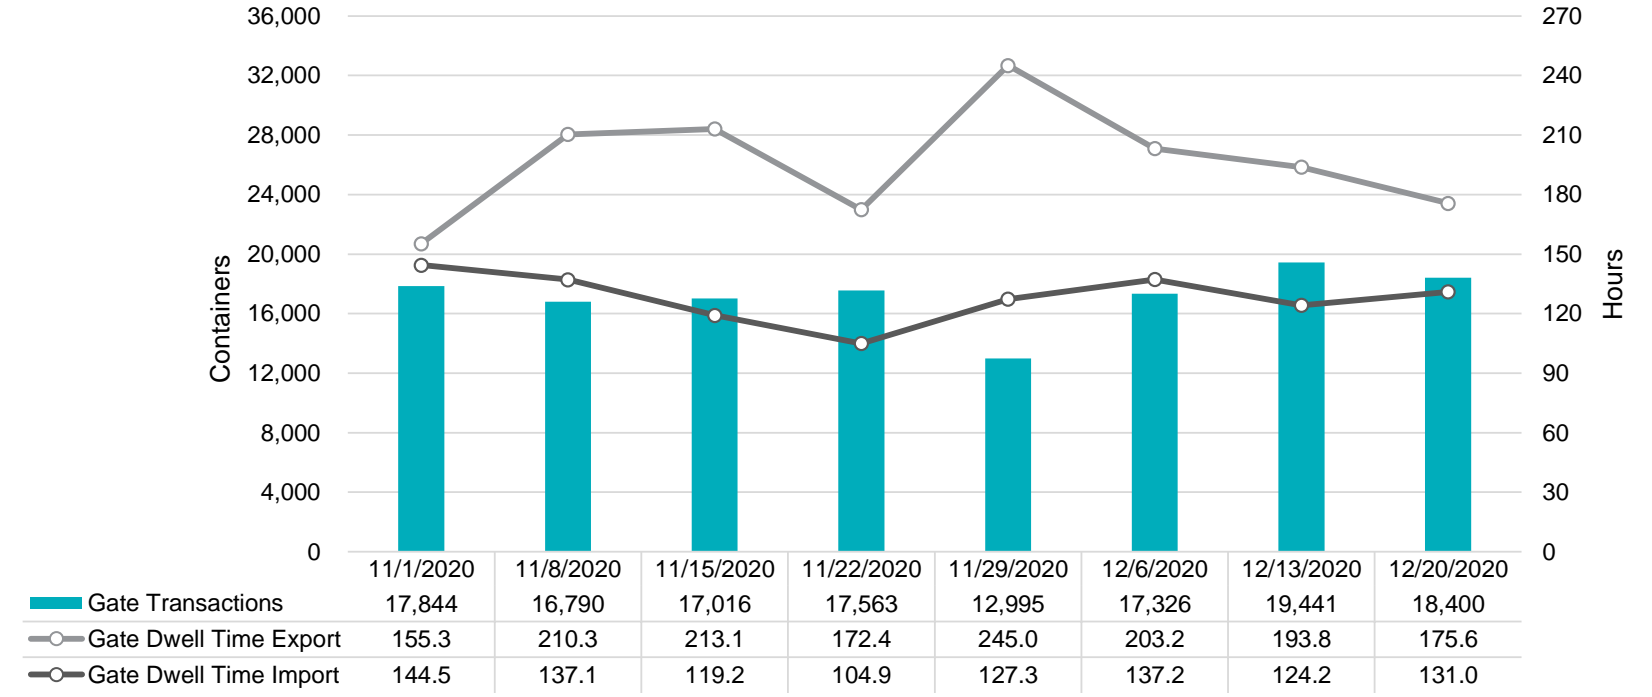

VIG Gate Containers and Dwell