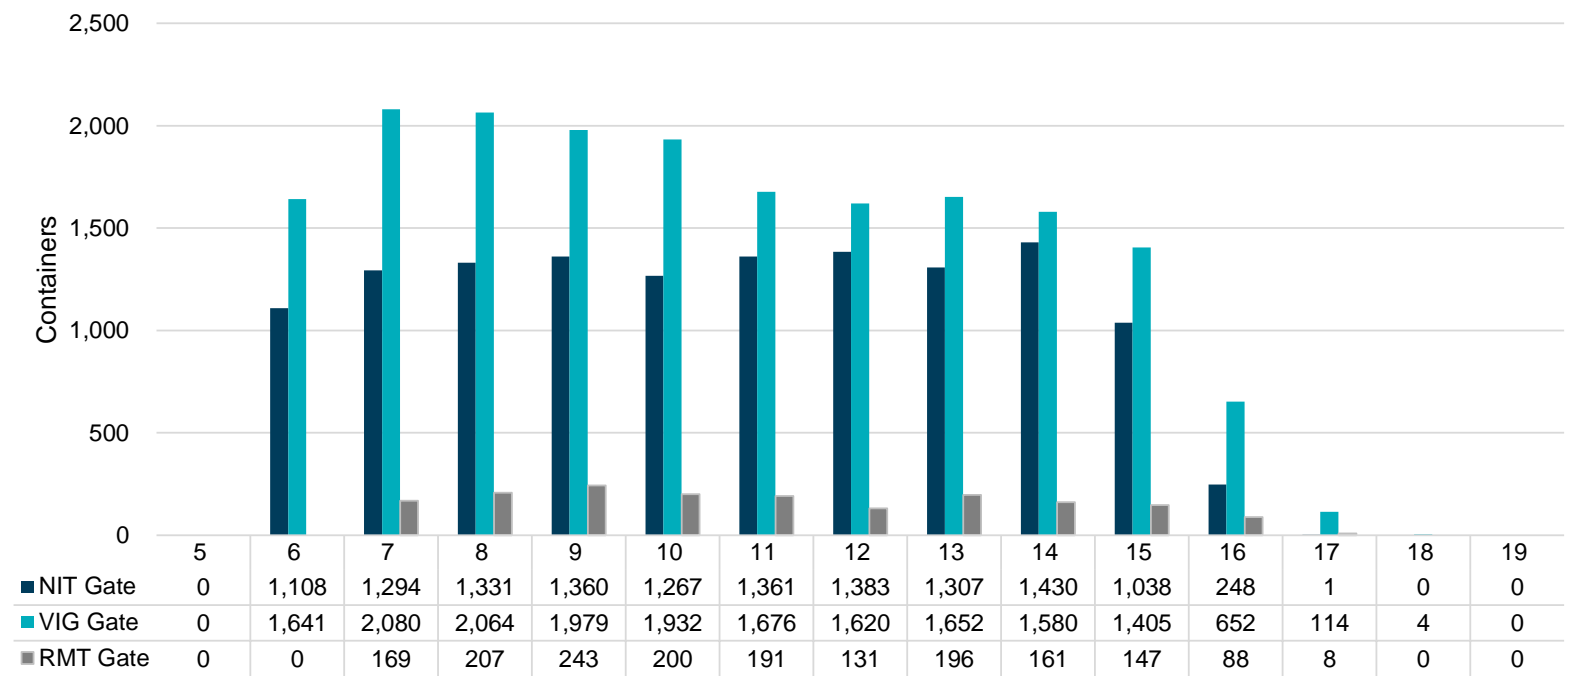

Port of Virginia Weekly Metrics

Gate Transactions

NIT Gate Transactions

VIG Gate Transactions

POV Gate Transactions

PPCY Gate Transactions

Please note: PPCY Gate Transactions are not included with POV Gate Transaction counts

Truck Reservation System and Hourly Transactions

NIT Truck Reservation Statistics

VIG Truck Reservation Statistics

POV Truck Reservation Statistics

POV Weekly Transactions by Terminal and Hour

Gate Containers and Dwell

NIT Gate Containers and Dwell

VIG Gate Containers and Dwell

Gate Transactions

POV Gate Containers and Dwell

Rail Containers and Dwell

NIT Rail Containers and Dwell

VIG Rail Containers and Dwell

Rail Containers