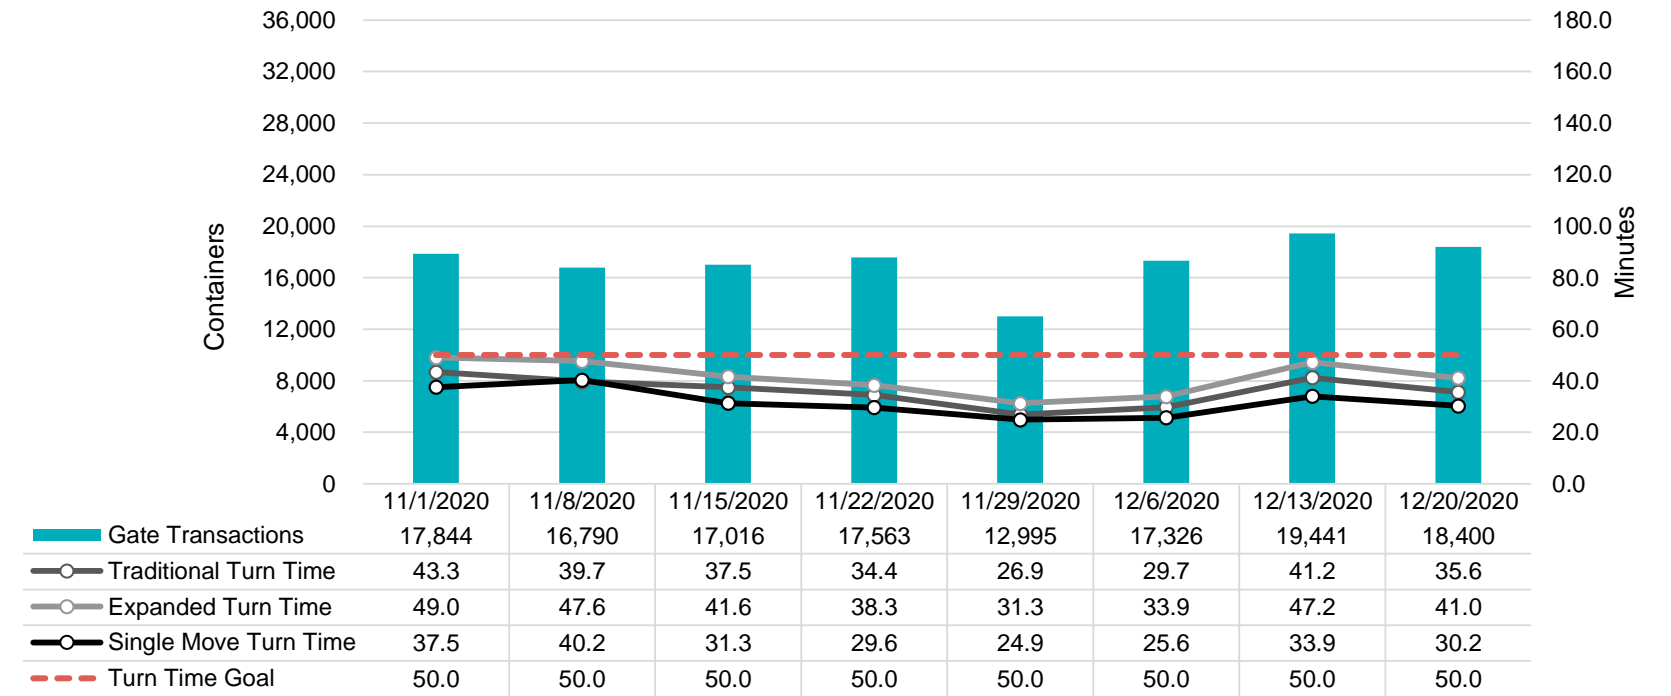

Port of Virginia Weekly Metrics

Gate Transactions

NIT Gate Transactions

VIG Gate Transactions

POV Gate Transactions

PPCY Gate Transactions

Please note: PPCY Gate Transactions are not included with POV Gate Transaction counts

Truck Reservation System and Hourly Transactions

NIT Truck Reservation Statistics

VIG Truck Reservation Statistics

POV Truck Reservation Statistics

POV Weekly Transactions by Terminal and Hour

Gate Containers and Dwell