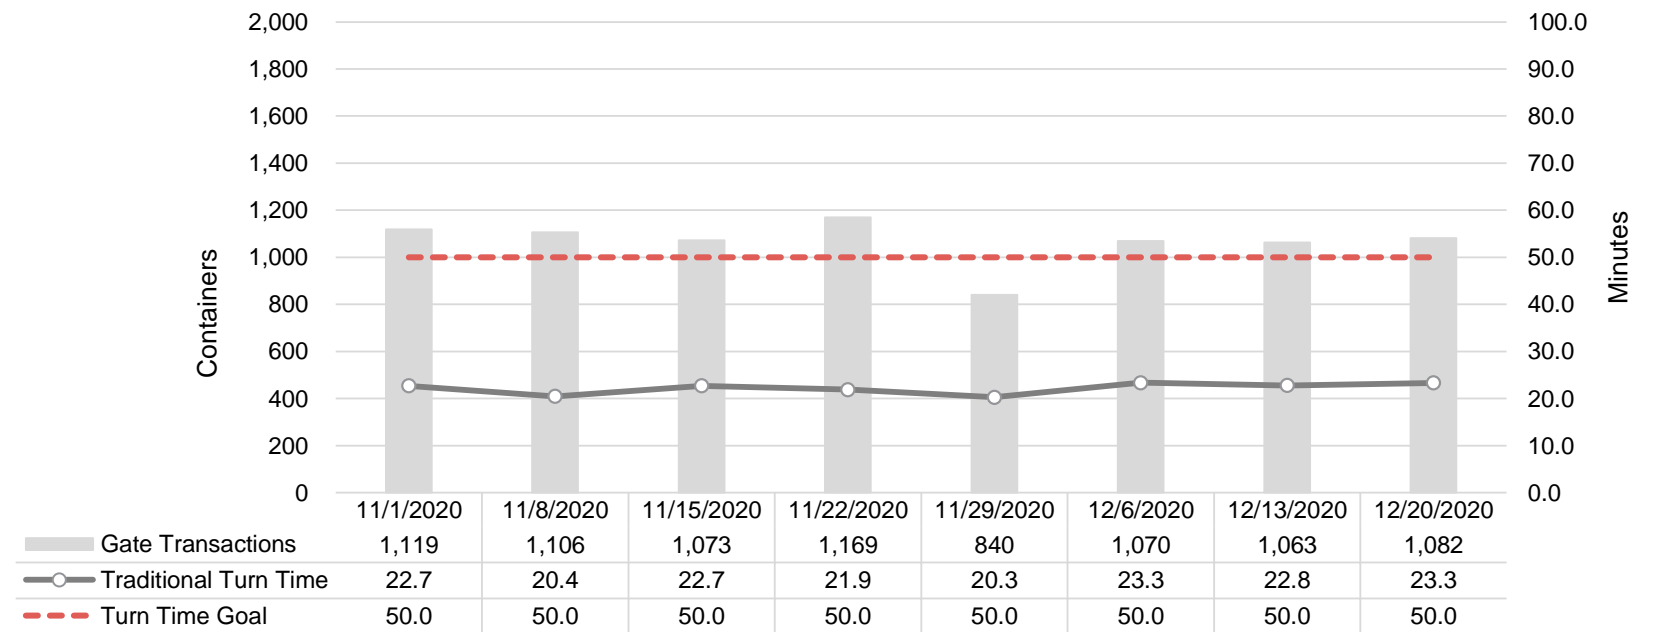

Port of Virginia Weekly Metrics

Gate Transactions

NIT Gate Transactions

VIG Gate Transactions

POV Gate Transactions

PPCY Gate Transactions

Please note: PPCY Gate Transactions are not included with POV Gate Transaction counts

Truck Reservation System and Hourly Transactions

NIT Truck Reservation Statistics

VIG Truck Reservation Statistics

POV Truck Reservation Statistics

POV Weekly Transactions by Terminal and Hour

Gate Containers and Dwell