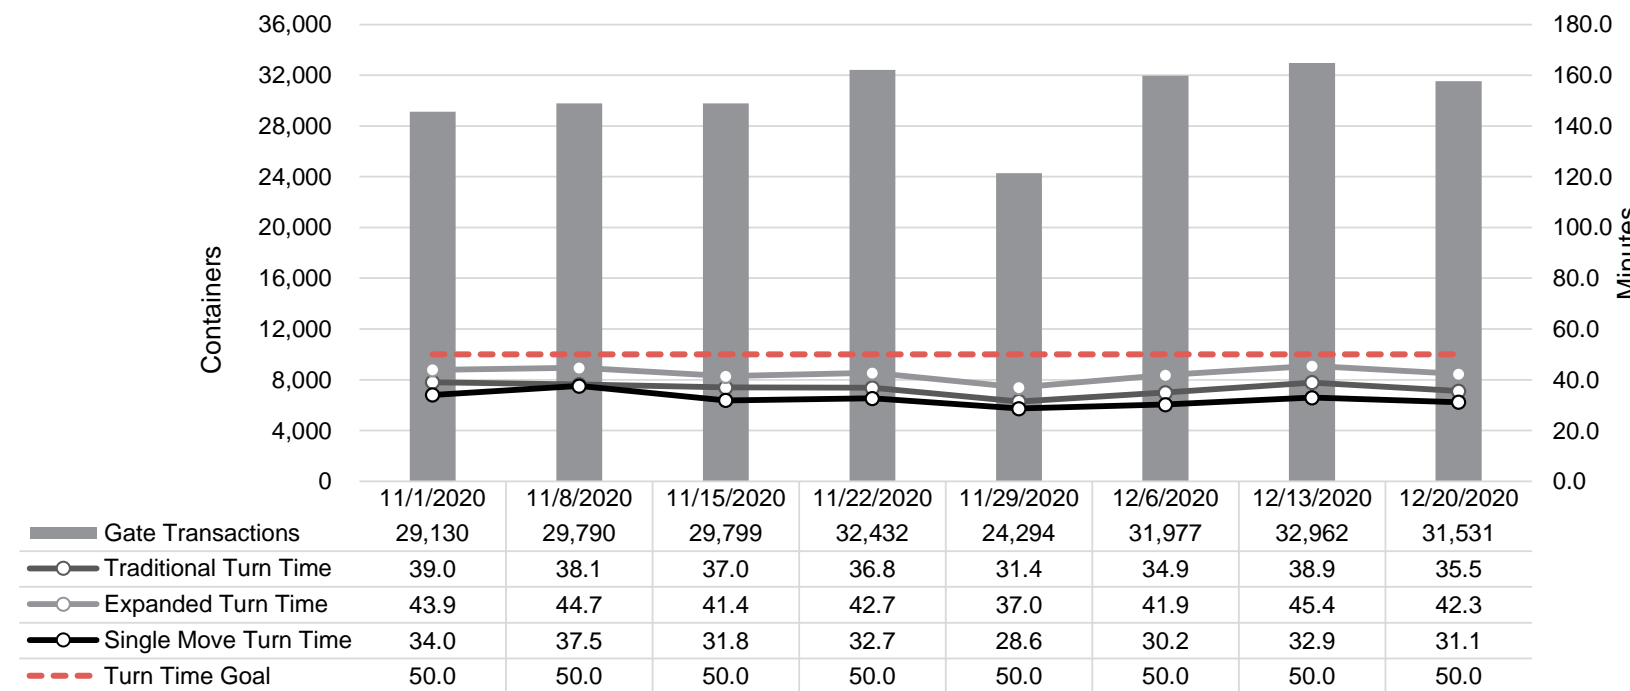

Port of Virginia Weekly Metrics

Gate Transactions

NIT Gate Transactions

VIG Gate Transactions

POV Gate Transactions

PPCY Gate Transactions

Please note: PPCY Gate Transactions are not included with POV Gate Transaction counts

Truck Reservation System and Hourly Transactions

NIT Truck Reservation Statistics

VIG Truck Reservation Statistics

POV Truck Reservation Statistics

POV Weekly Transactions by Terminal and Hour

Gate Containers and Dwell