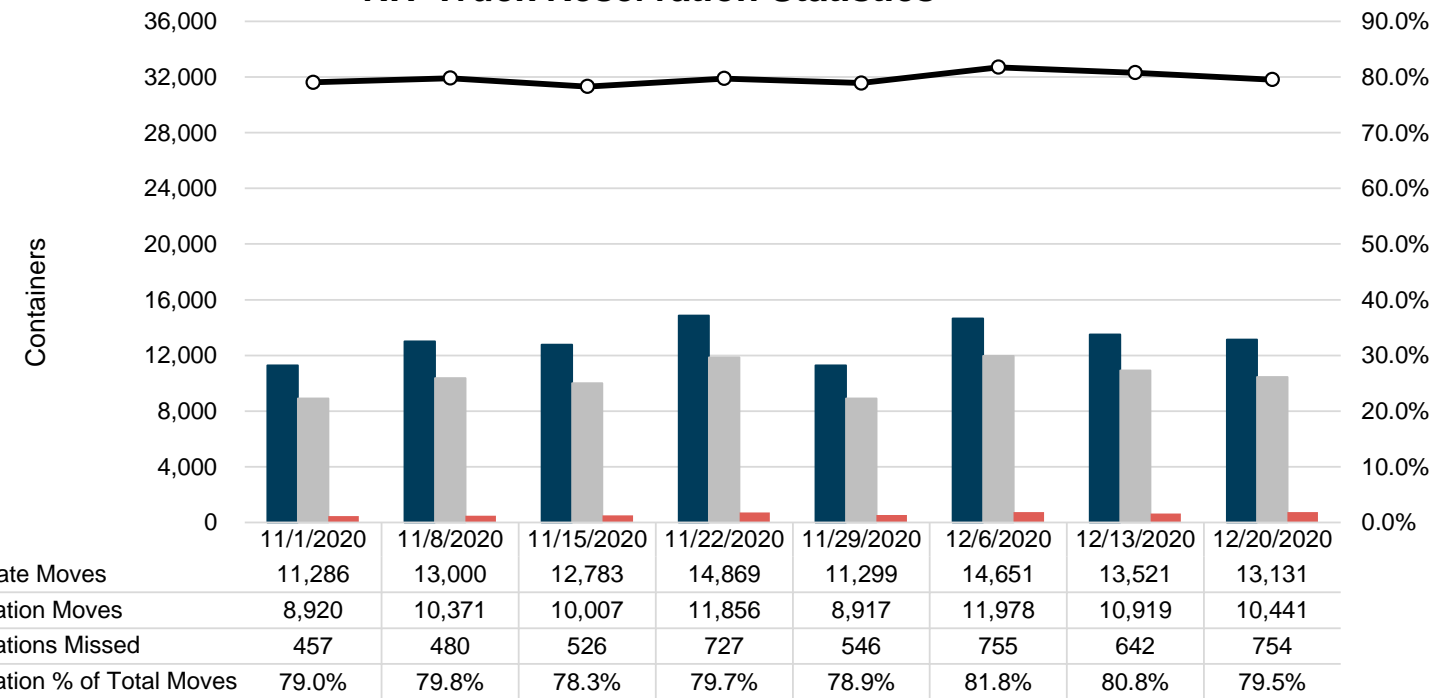

Port of Virginia Weekly Metrics

Gate Transactions

NIT Gate Transactions

VIG Gate Transactions

POV Gate Transactions

PPCY Gate Transactions

Please note: PPCY Gate Transactions are not included with POV Gate Transaction counts

Truck Reservation System and Hourly Transactions

NIT Truck Reservation Statistics

VIG Truck Reservation Statistics

POV Truck Reservation Statistics

POV Weekly Transactions by Terminal and Hour

Gate Containers and Dwell