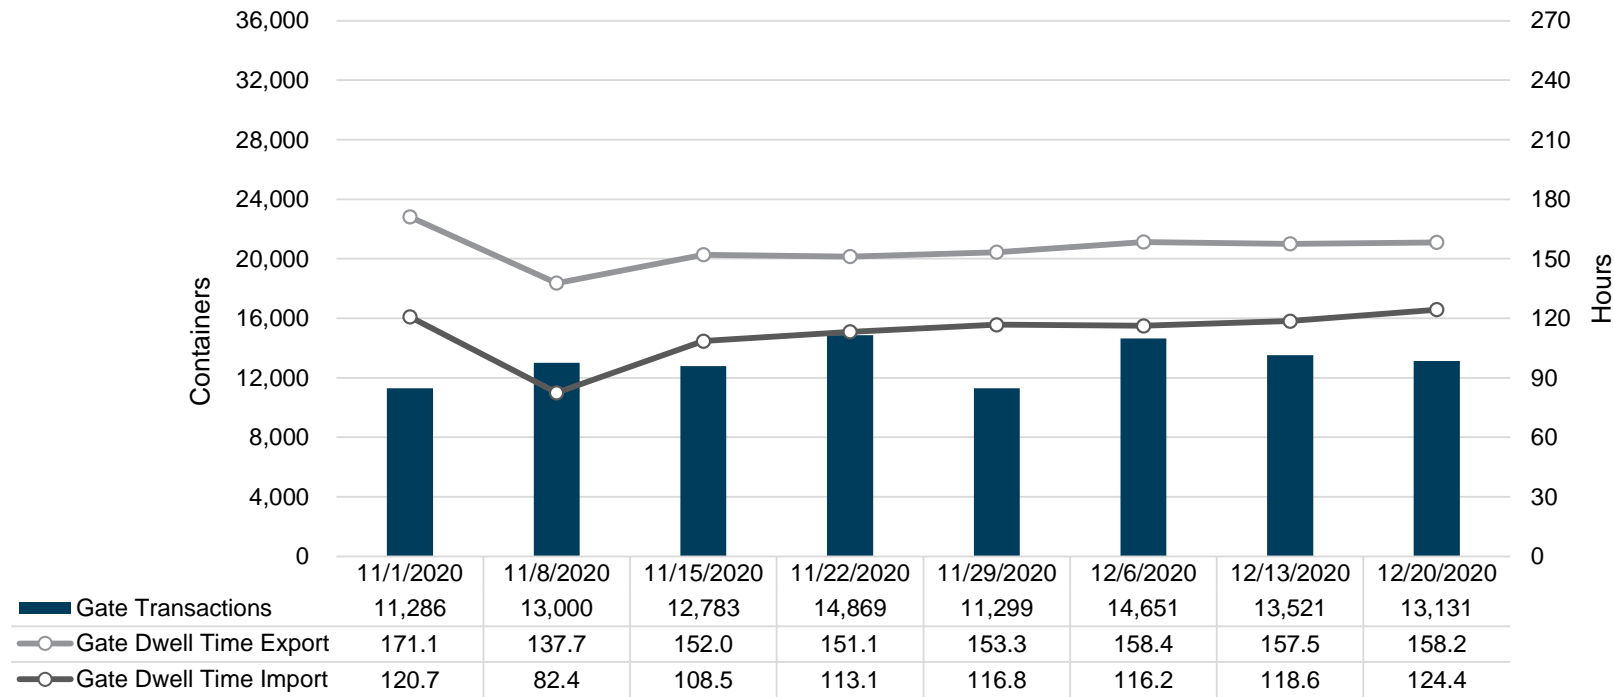

Gate Containers and Dwell

NIT Gate Containers and Dwell