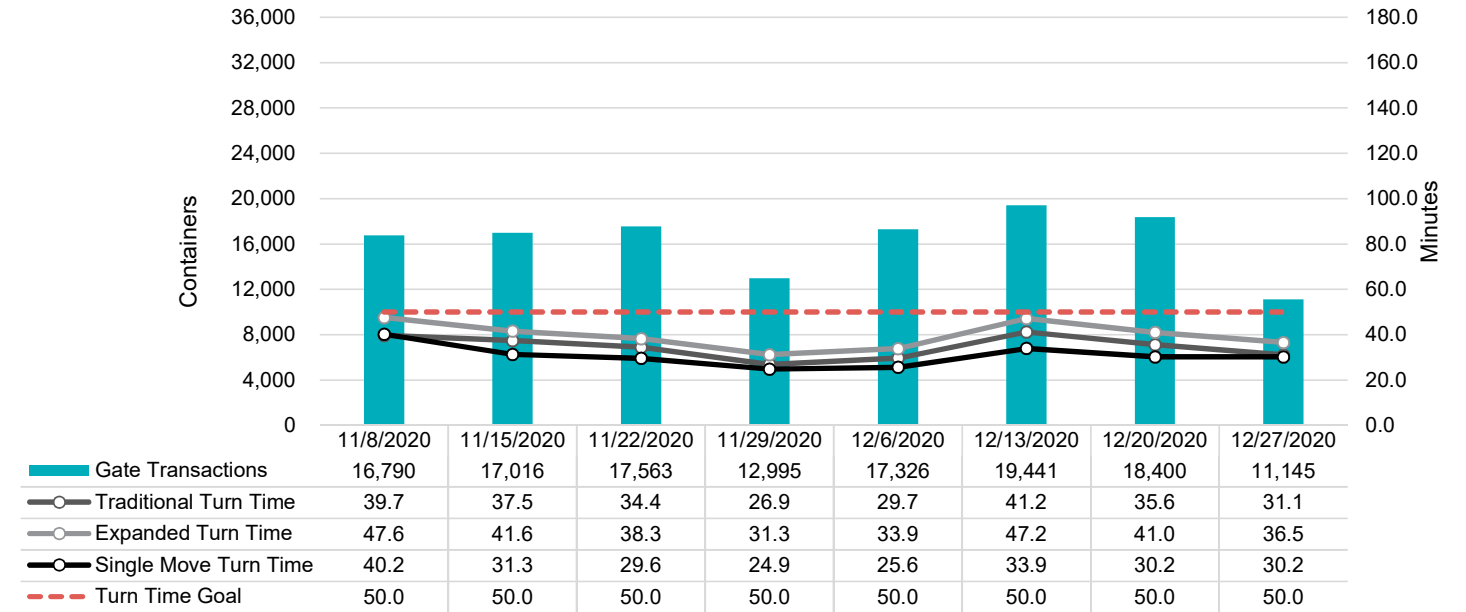

VIG Gate Transactions