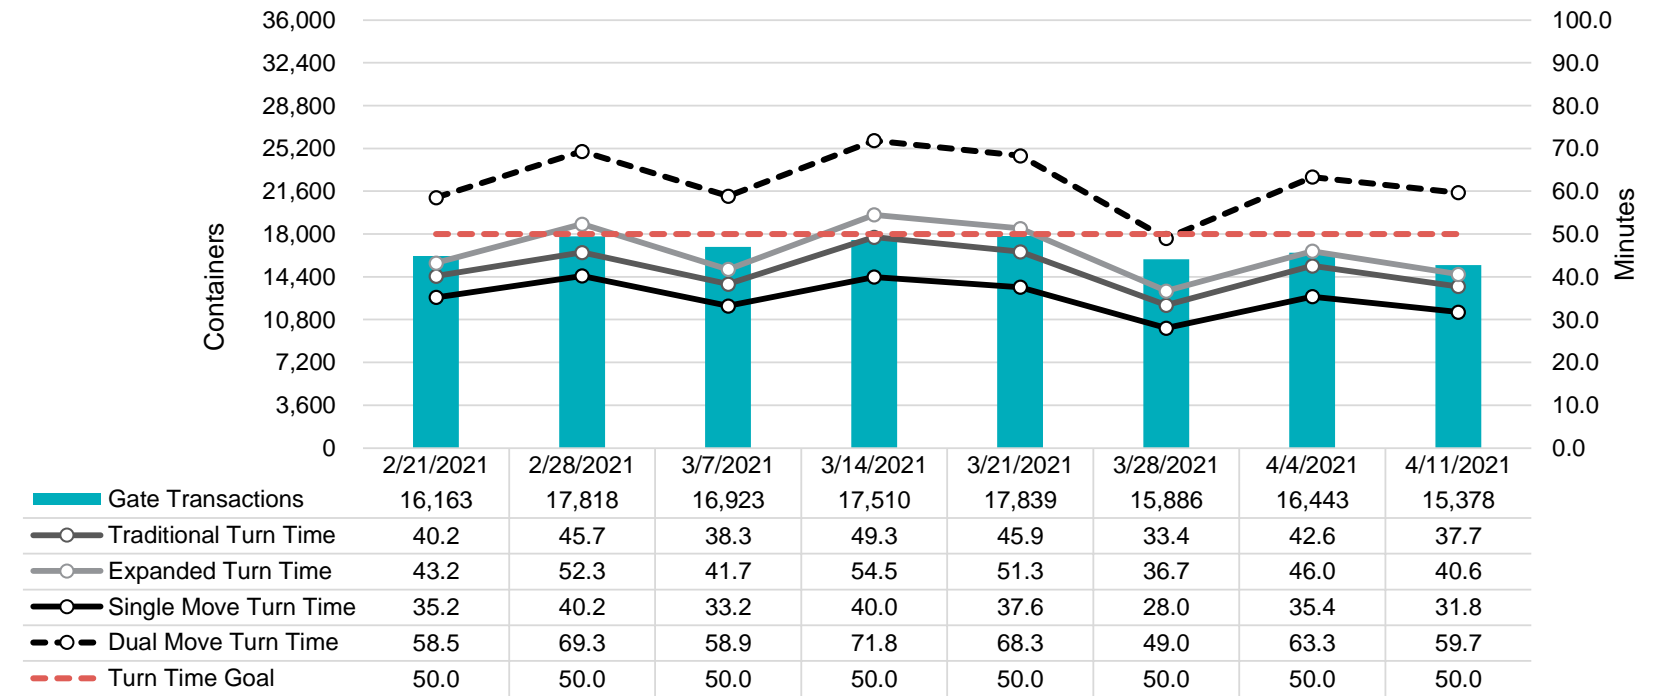

VIG Gate Transactions