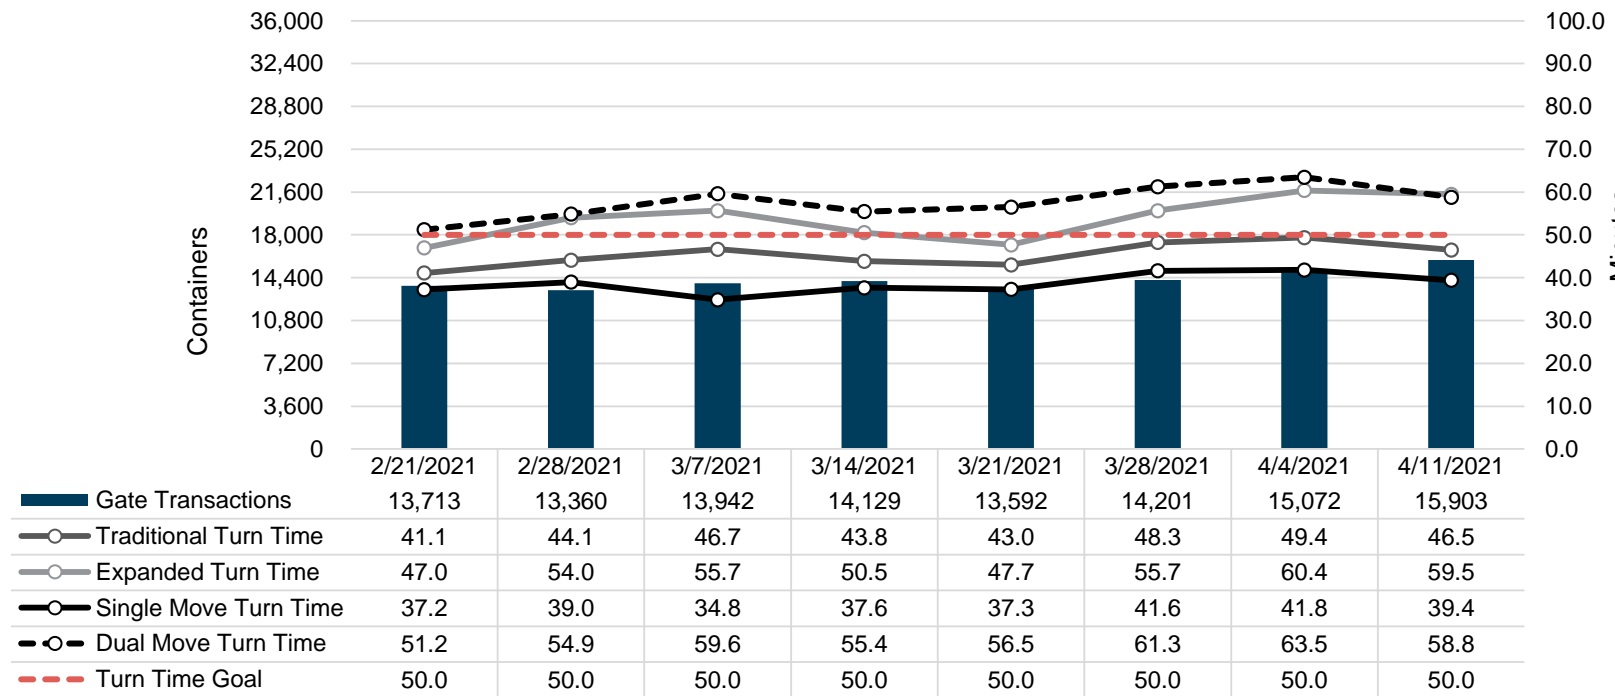

Port of Virginia Weekly Metrics

Gate Transactions

NIT Gate Transactions