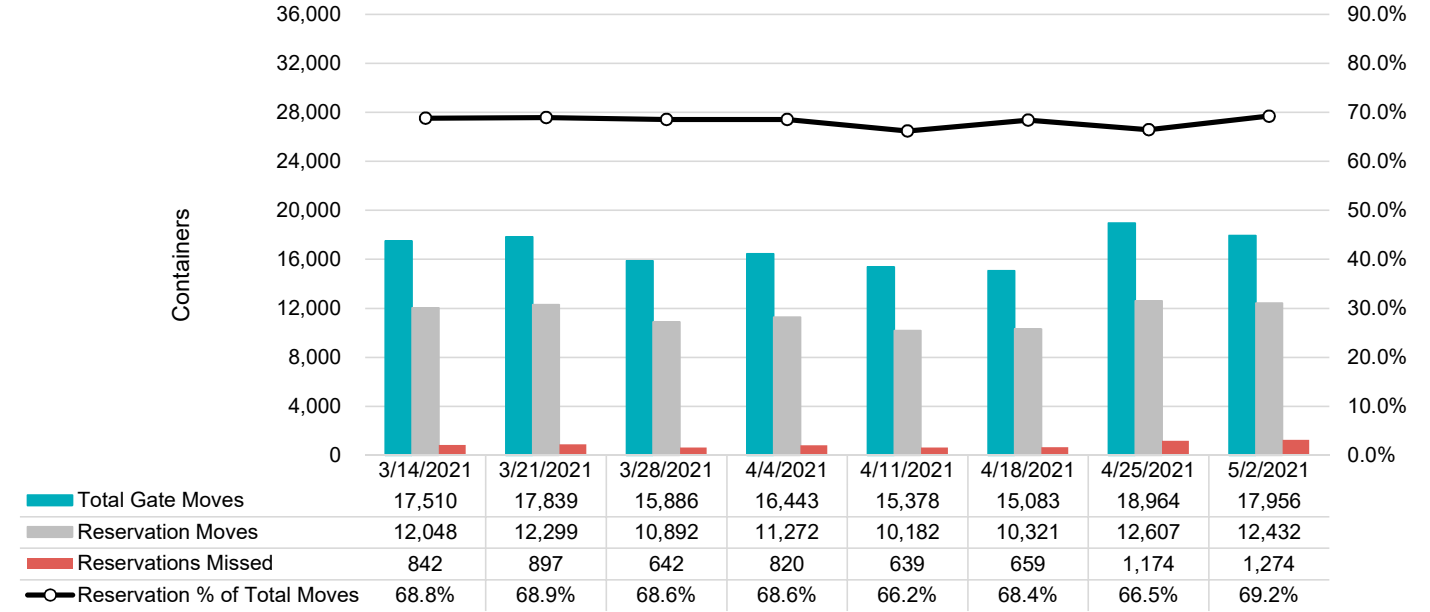

Port of Virginia Weekly Metrics

Gate Transactions

NIT Gate Transactions

VIG Gate Transactions

POV Gate Transactions

PPCY Gate Transactions

Please note: PPCY Gate Transactions are not included with POV Gate Transaction counts

Truck Reservation System and Hourly Transactions

NIT Truck Reservation Statistics

VIG Truck Reservation Statistics

POV Truck Reservation Statistics

POV Weekly Transactions by Terminal and Hour

Gate Containers and Dwell