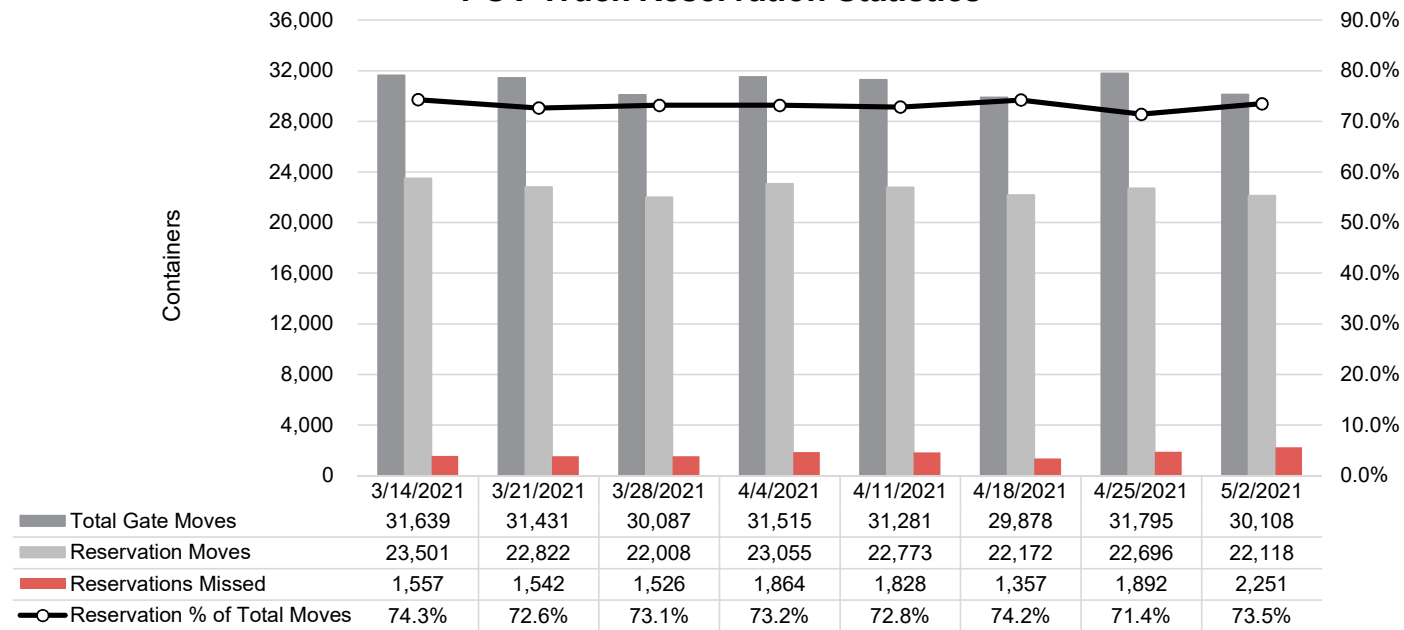

Port of Virginia Weekly Metrics

Gate Transactions

NIT Gate Transactions

VIG Gate Transactions

POV Gate Transactions

PPCY Gate Transactions

Please note: PPCY Gate Transactions are not included with POV Gate Transaction counts

Truck Reservation System and Hourly Transactions

NIT Truck Reservation Statistics

VIG Truck Reservation Statistics

POV Truck Reservation Statistics

POV Weekly Transactions by Terminal and Hour

Gate Containers and Dwell