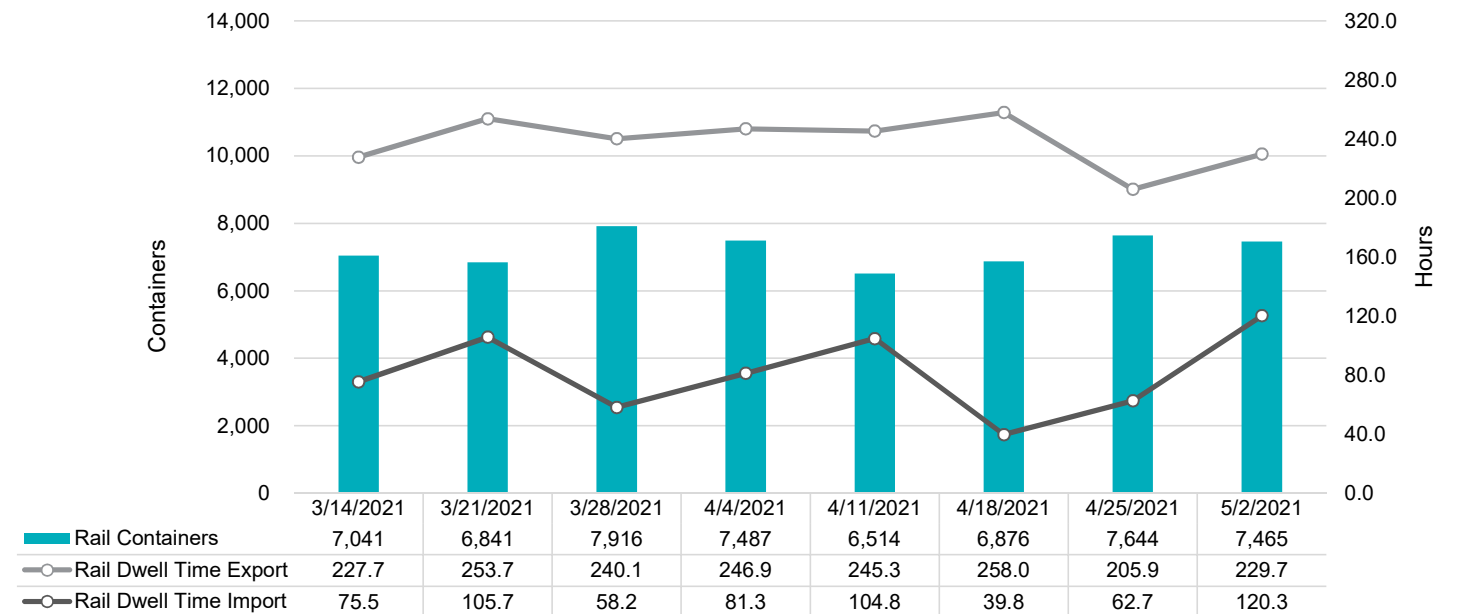

Truck Reservation System and Hourly Transactions

NIT Truck Reservation Statistics

VIG Truck Reservation Statistics

POV Truck Reservation Statistics

POV Weekly Transactions by Terminal and Hour

Gate Containers and Dwell

NIT Gate Containers and Dwell

VIG Gate Containers and Dwell

Gate Transactions

POV Gate Containers and Dwell

Rail Containers and Dwell

NIT Rail Containers and Dwell

VIG Rail Containers and Dwell

Rail Containers