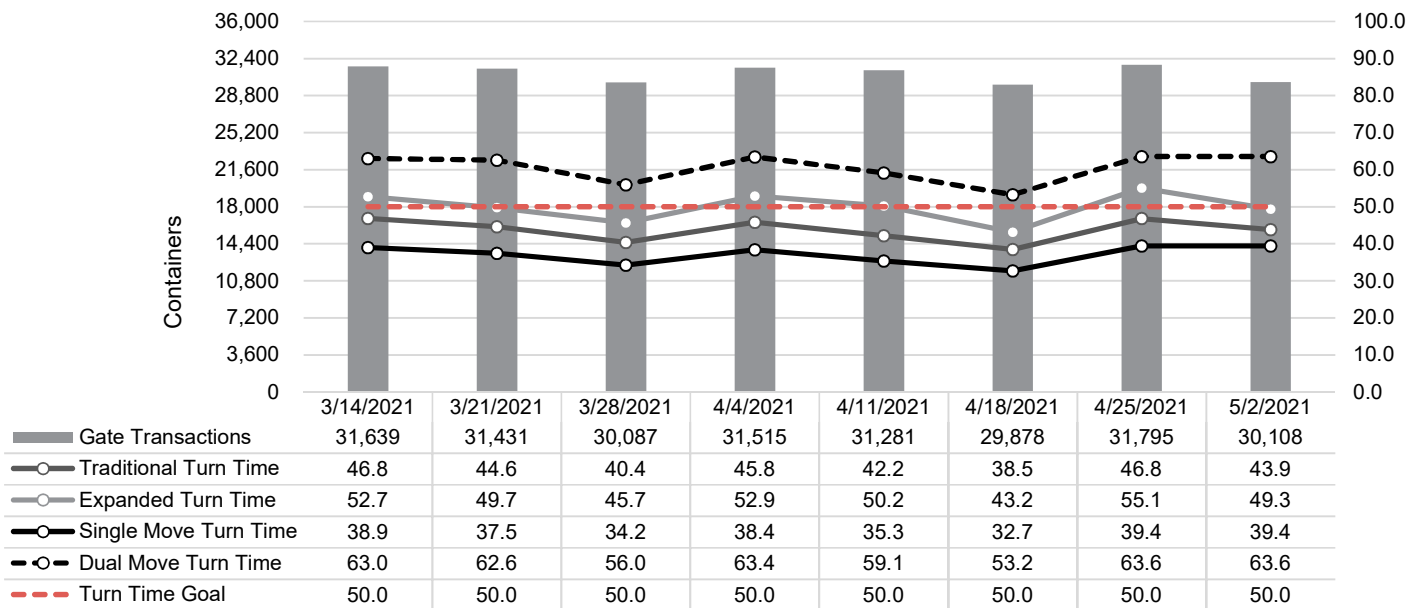

Port of Virginia Weekly Metrics

Gate Transactions

NIT Gate Transactions

VIG Gate Transactions

POV Gate Transactions

PPCY Gate Transactions

Please note: PPCY Gate Transactions are not included with POV Gate Transaction counts

Truck Reservation System and Hourly Transactions

NIT Truck Reservation Statistics

VIG Truck Reservation Statistics

POV Truck Reservation Statistics

POV Weekly Transactions by Terminal and Hour

Gate Containers and Dwell