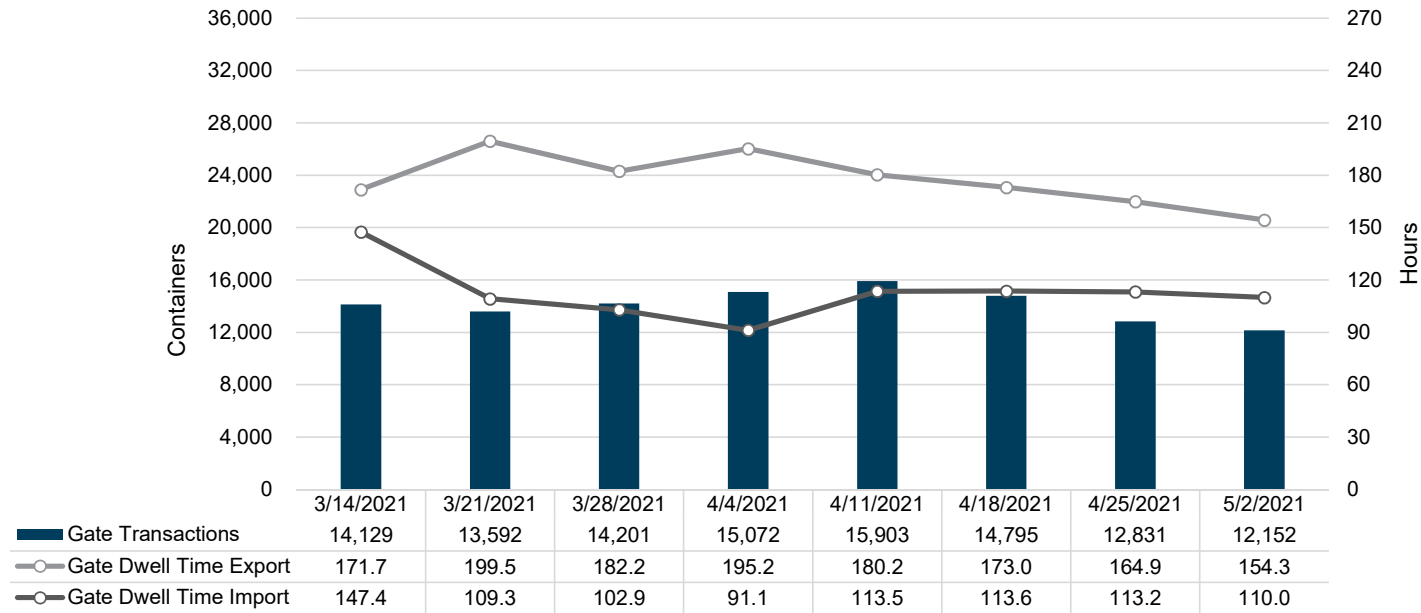

Gate Containers and Dwell

NIT Gate Containers and Dwell