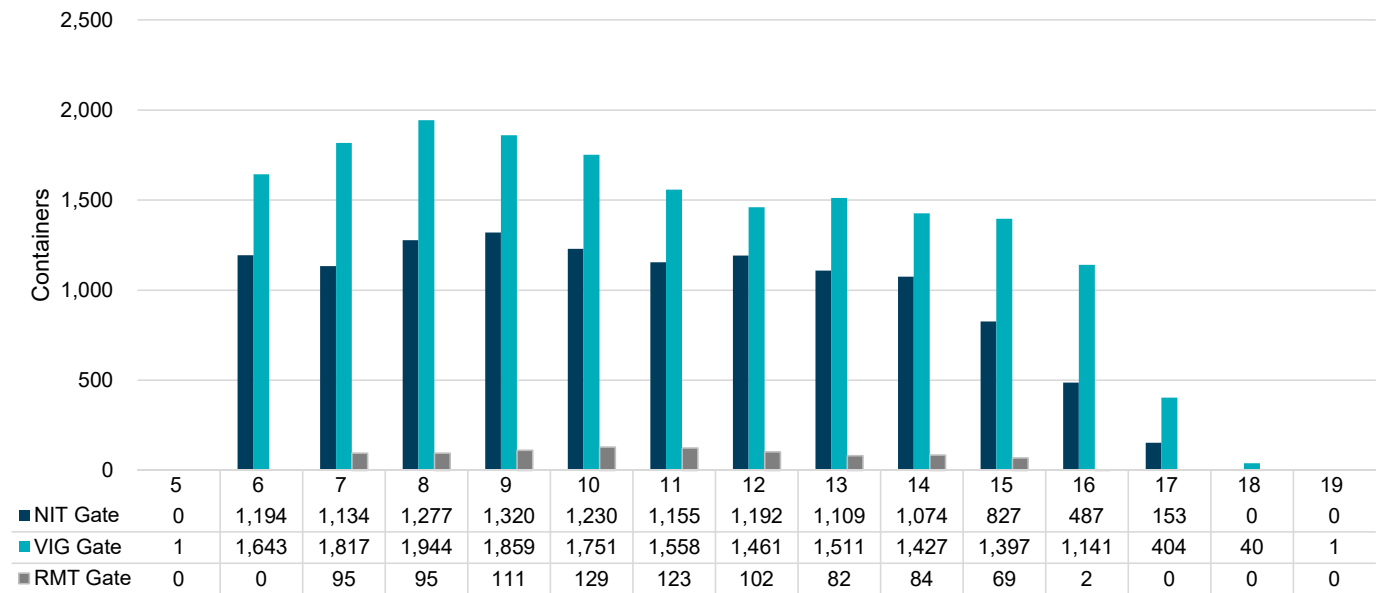

Port of Virginia Weekly Metrics

Gate Transactions

NIT Gate Transactions

VIG Gate Transactions

POV Gate Transactions

PPCY Gate Transactions

Please note: PPCY Gate Transactions are not included with POV Gate Transaction counts

Truck Reservation System and Hourly Transactions

NIT Truck Reservation Statistics

VIG Truck Reservation Statistics

POV Truck Reservation Statistics

POV Weekly Transactions by Terminal and Hour

Gate Containers and Dwell

NIT Gate Containers and Dwell

VIG Gate Containers and Dwell

Gate Transactions

POV Gate Containers and Dwell

Rail Containers and Dwell

NIT Rail Containers and Dwell

VIG Rail Containers and Dwell

Rail Containers