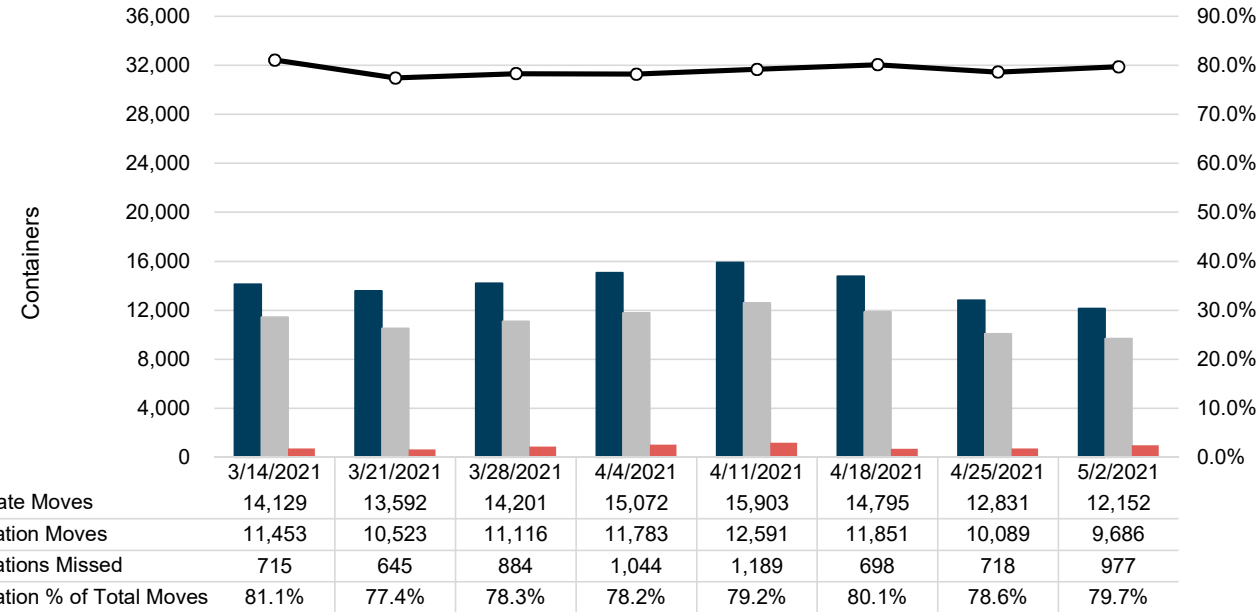

Port of Virginia Weekly Metrics

Gate Transactions

NIT Gate Transactions

VIG Gate Transactions

POV Gate Transactions

PPCY Gate Transactions

Please note: PPCY Gate Transactions are not included with POV Gate Transaction counts

Truck Reservation System and Hourly Transactions

NIT Truck Reservation Statistics

VIG Truck Reservation Statistics

POV Truck Reservation Statistics

POV Weekly Transactions by Terminal and Hour

Gate Containers and Dwell