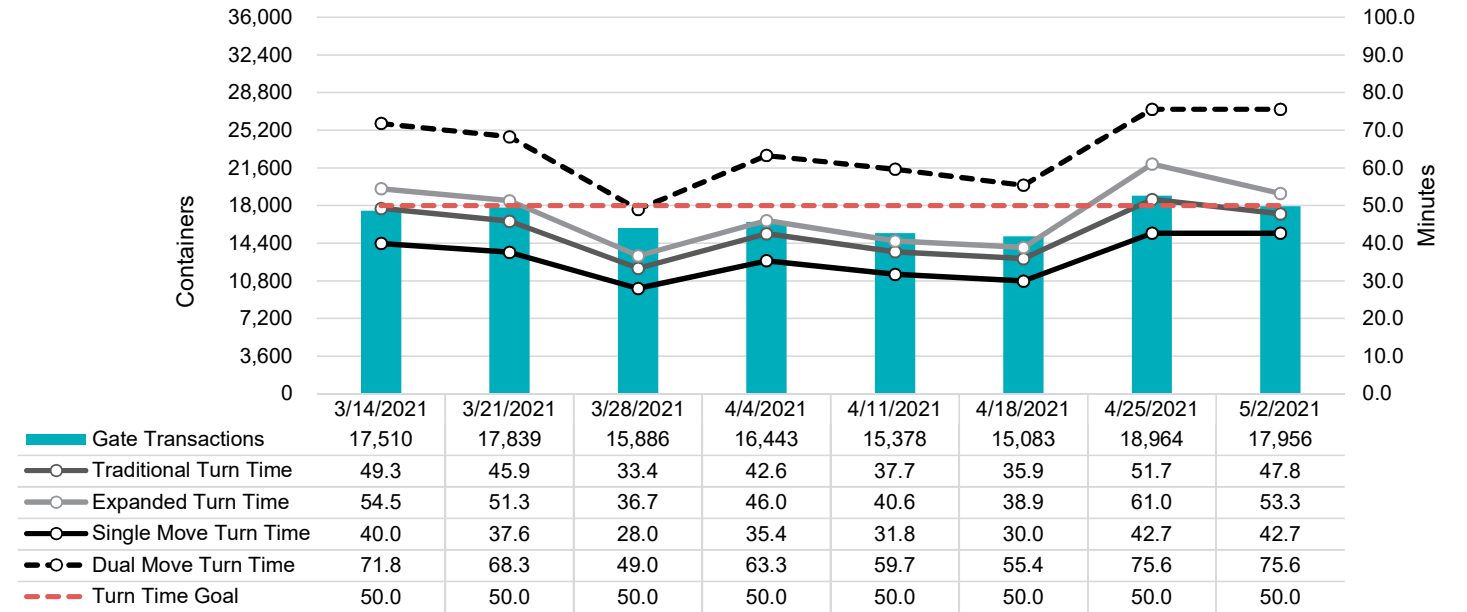

Port of Virginia Weekly Metrics

Gate Transactions

NIT Gate Transactions

VIG Gate Transactions

POV Gate Transactions

PPCY Gate Transactions

Please note: PPCY Gate Transactions are not included with POV Gate Transaction counts

Truck Reservation System and Hourly Transactions

NIT Truck Reservation Statistics

VIG Truck Reservation Statistics

POV Truck Reservation Statistics

POV Weekly Transactions by Terminal and Hour

Gate Containers and Dwell