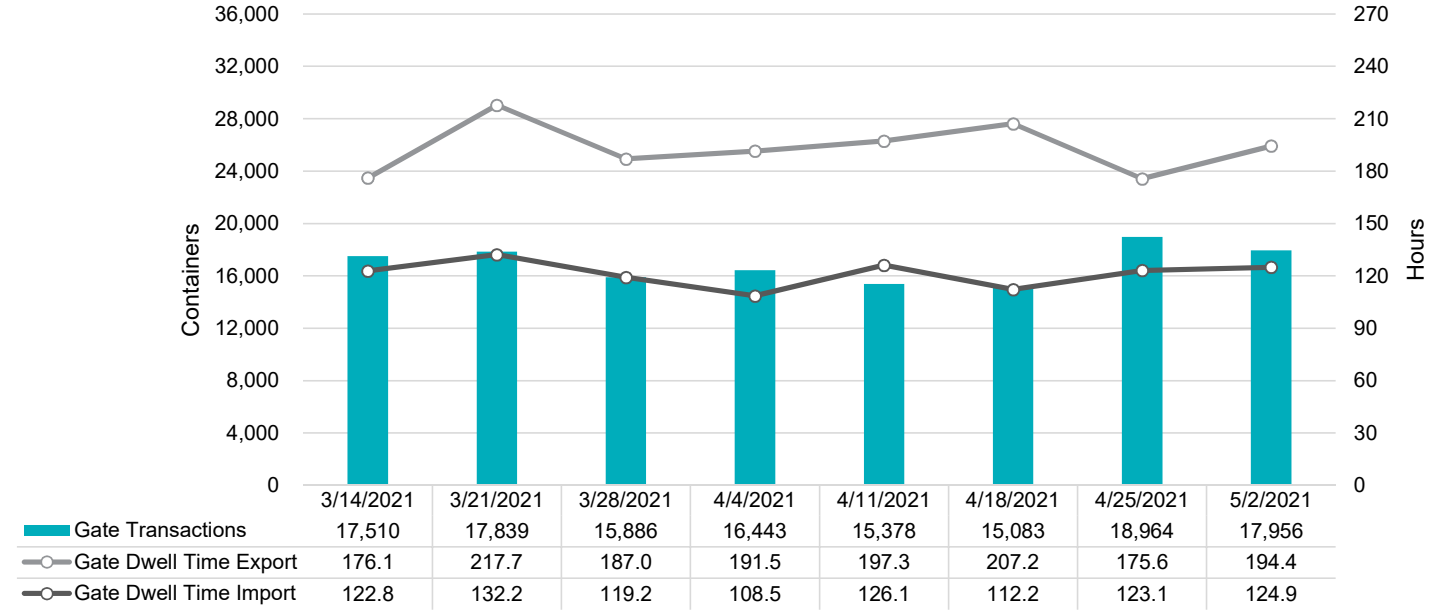

VIG Gate Containers and Dwell