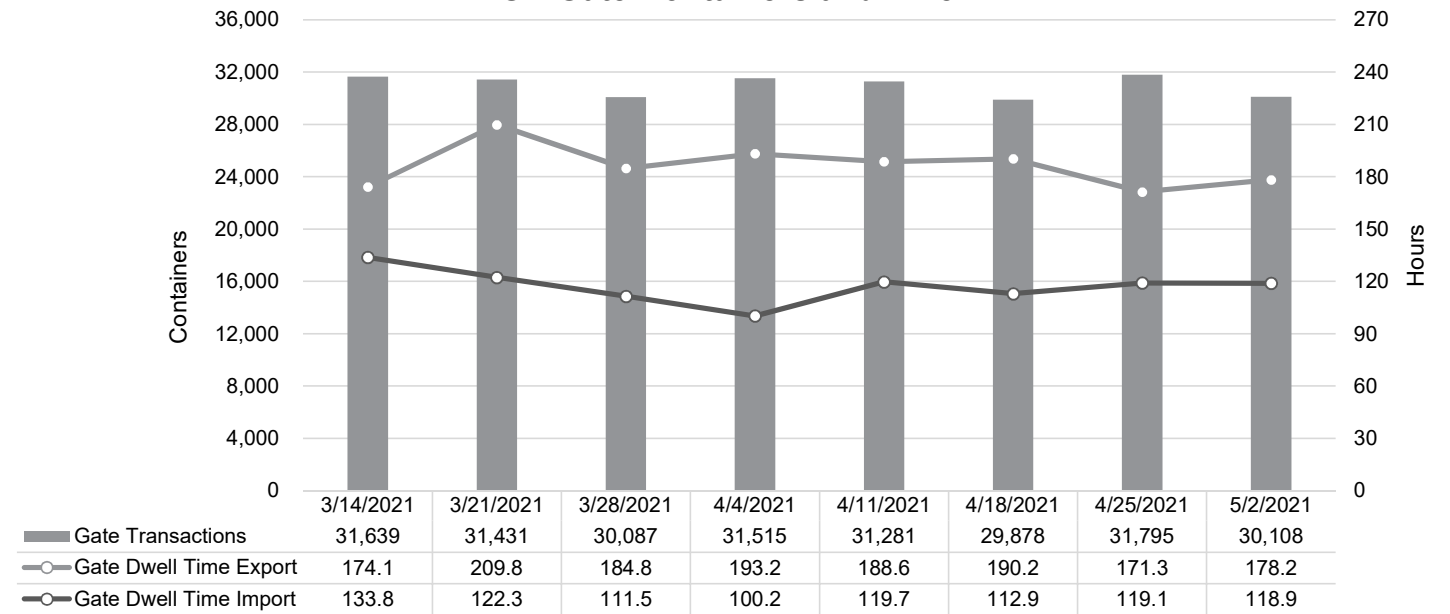

Truck Reservation System and Hourly Transactions

NIT Truck Reservation Statistics

VIG Truck Reservation Statistics

POV Truck Reservation Statistics

POV Weekly Transactions by Terminal and Hour

Gate Containers and Dwell

NIT Gate Containers and Dwell

VIG Gate Containers and Dwell

Gate Transactions

POV Gate Containers and Dwell

Rail Containers and Dwell

NIT Rail Containers and Dwell

VIG Rail Containers and Dwell

Rail Containers