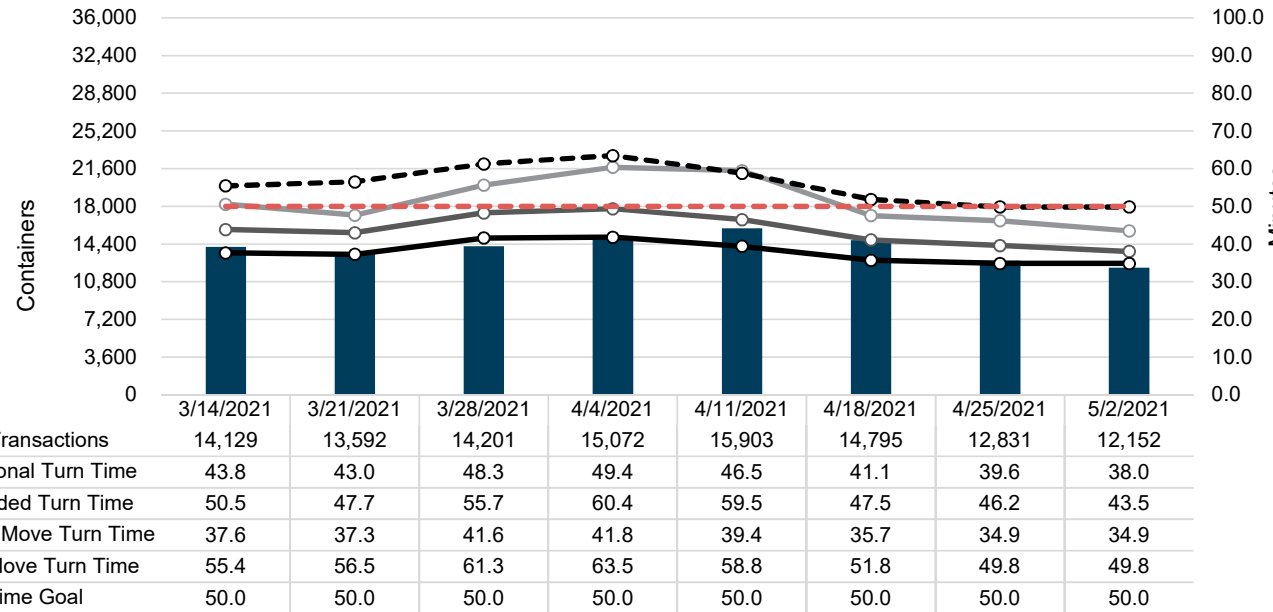

Port of Virginia Weekly Metrics

Gate Transactions

NIT Gate Transactions

VIG Gate Transactions

POV Gate Transactions

PPCY Gate Transactions

Please note: PPCY Gate Transactions are not included with POV Gate Transaction counts

Truck Reservation System and Hourly Transactions

NIT Truck Reservation Statistics

VIG Truck Reservation Statistics

POV Truck Reservation Statistics

POV Weekly Transactions by Terminal and Hour

Gate Containers and Dwell