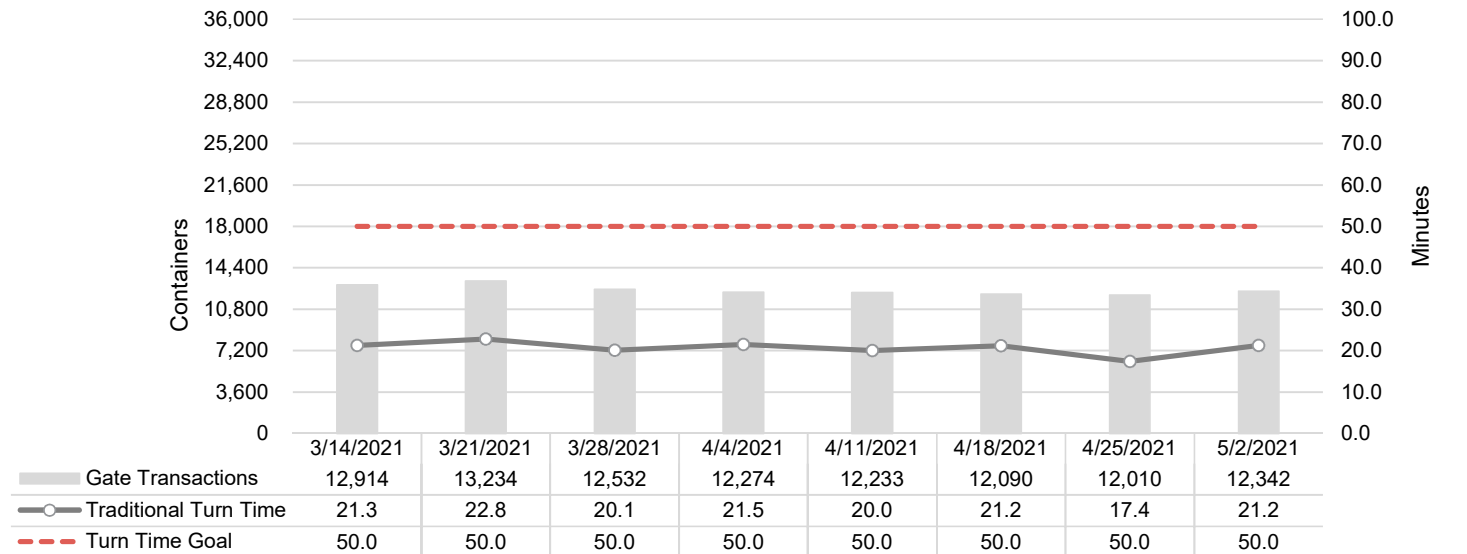

Port of Virginia Weekly Metrics

Gate Transactions

NIT Gate Transactions

VIG Gate Transactions

POV Gate Transactions

PPCY Gate Transactions

Please note: PPCY Gate Transactions are not included with POV Gate Transaction counts

Truck Reservation System and Hourly Transactions

NIT Truck Reservation Statistics

VIG Truck Reservation Statistics

POV Truck Reservation Statistics

POV Weekly Transactions by Terminal and Hour

Gate Containers and Dwell