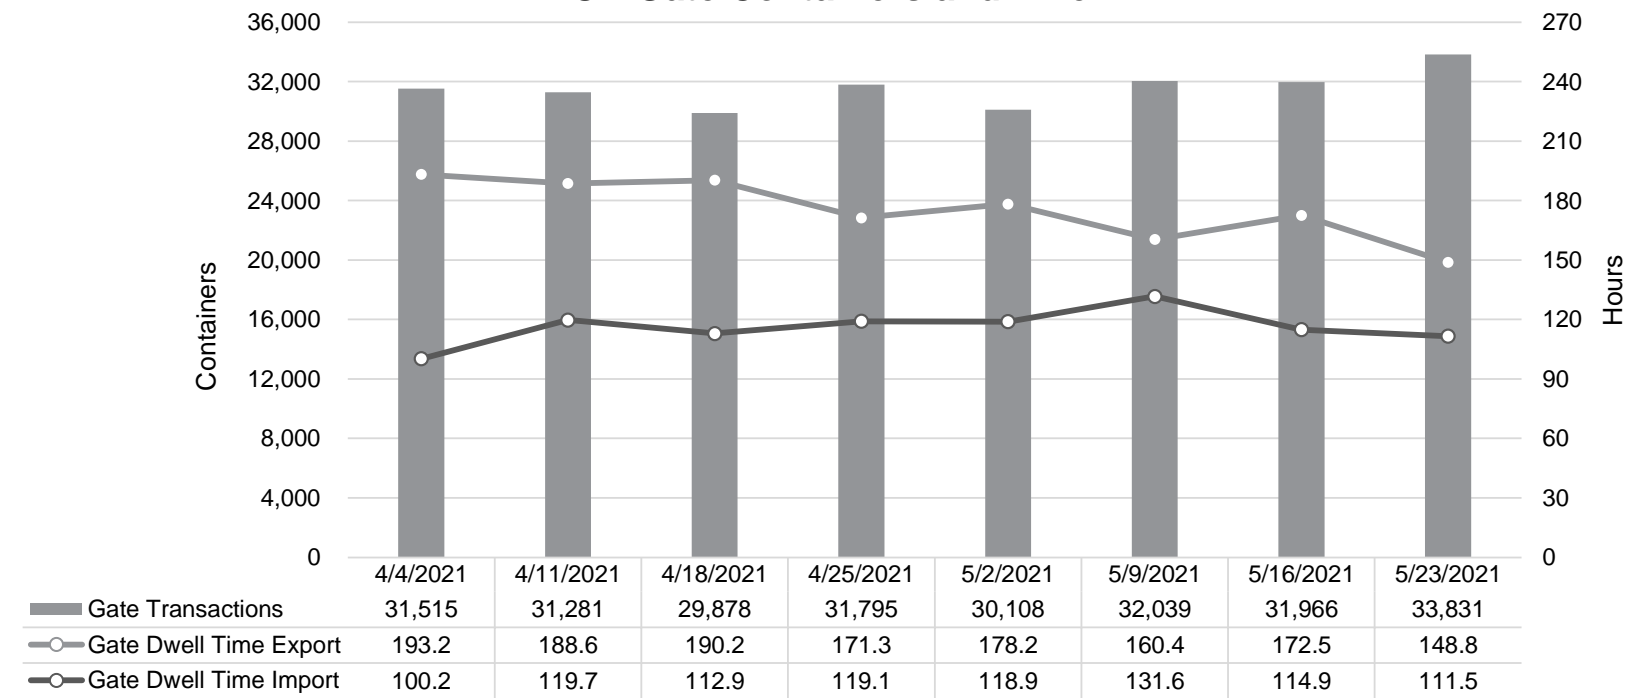

Truck Reservation System and Hourly Transactions

NIT Truck Reservation Statistics

VIG Truck Reservation Statistics

POV Truck Reservation Statistics

POV Weekly Transactions by Terminal and Hour

Gate Containers and Dwell

NIT Gate Containers and Dwell

VIG Gate Containers and Dwell

Gate Transactions

POV Gate Containers and Dwell

Rail Containers and Dwell

NIT Rail Containers and Dwell

VIG Rail Containers and Dwell

Rail Containers