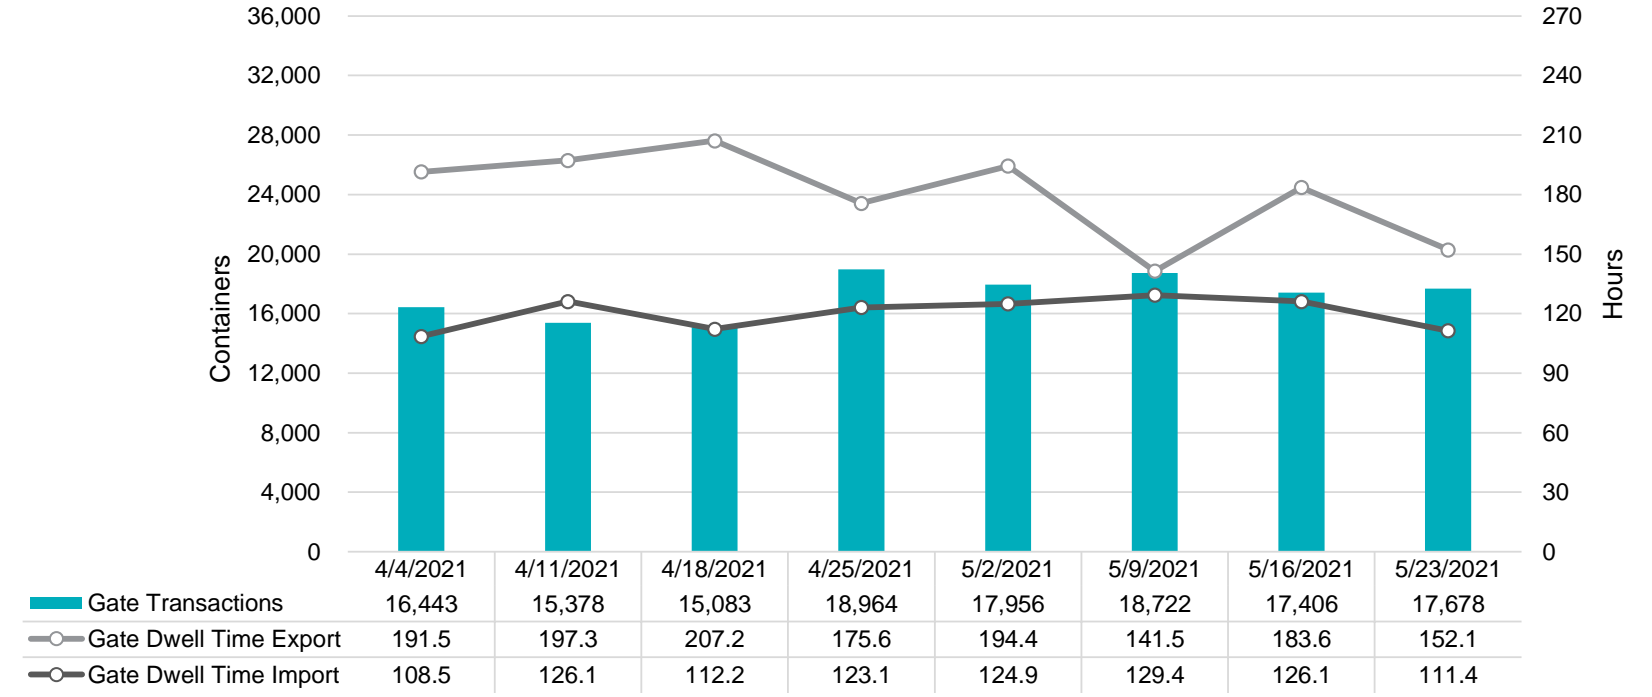

VIG Gate Containers and Dwell