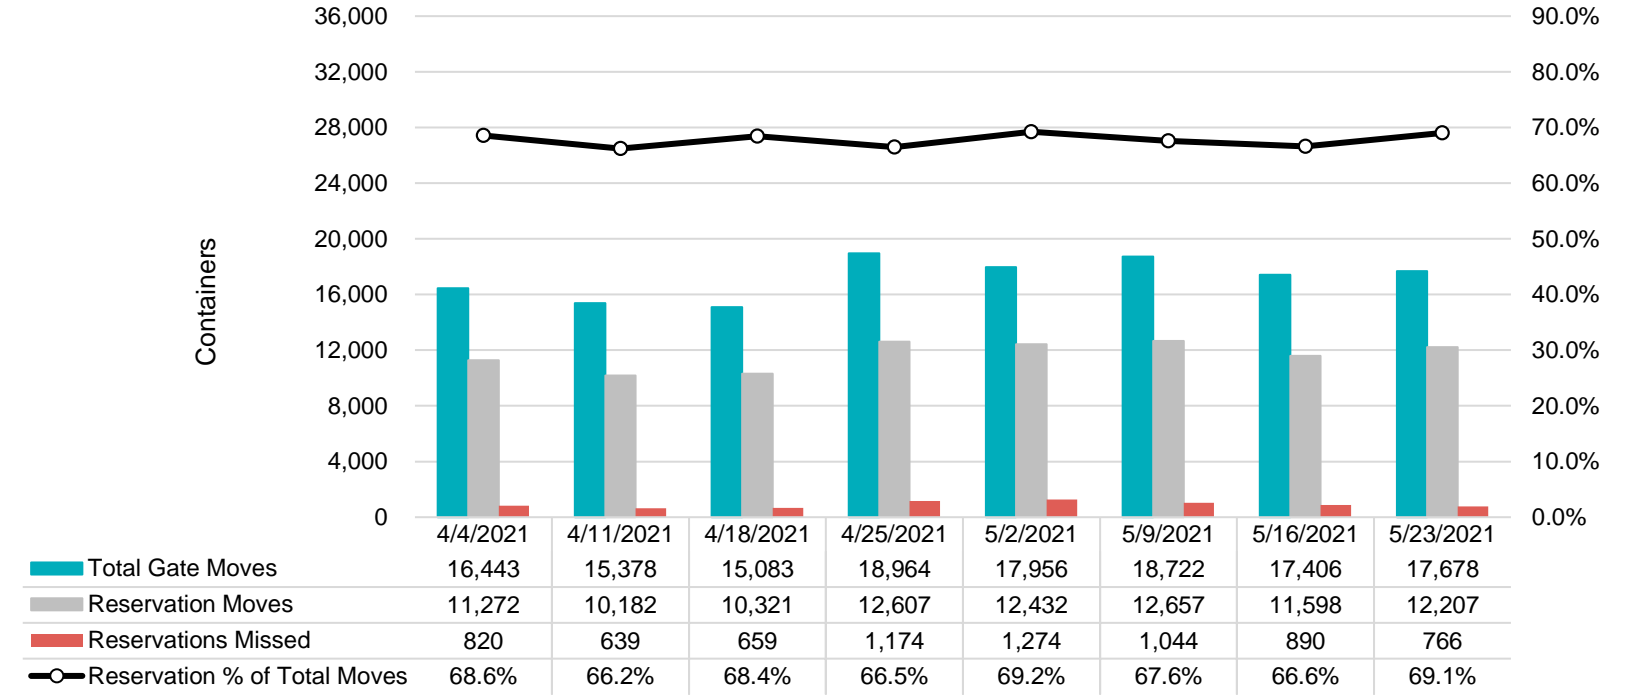

Port of Virginia Weekly Metrics

Gate Transactions

NIT Gate Transactions

VIG Gate Transactions

POV Gate Transactions

PPCY Gate Transactions

Please note: PPCY Gate Transactions are not included with POV Gate Transaction counts

Truck Reservation System and Hourly Transactions

NIT Truck Reservation Statistics

VIG Truck Reservation Statistics

POV Truck Reservation Statistics

POV Weekly Transactions by Terminal and Hour

Gate Containers and Dwell