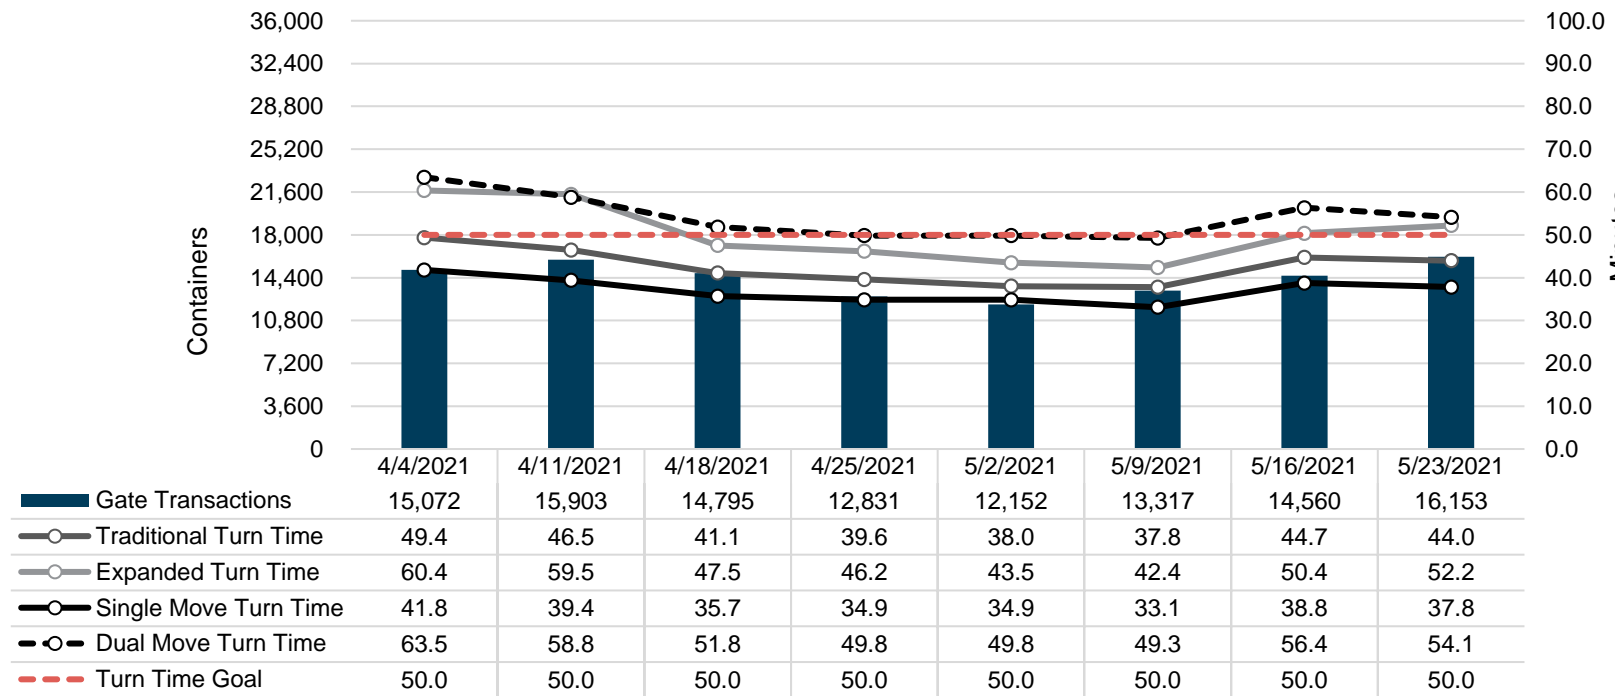

Port of Virginia Weekly Metrics

Gate Transactions

NIT Gate Transactions

VIG Gate Transactions

POV Gate Transactions

PPCY Gate Transactions

Please note: PPCY Gate Transactions are not included with POV Gate Transaction counts

Truck Reservation System and Hourly Transactions

NIT Truck Reservation Statistics

VIG Truck Reservation Statistics

POV Truck Reservation Statistics

POV Weekly Transactions by Terminal and Hour

Gate Containers and Dwell