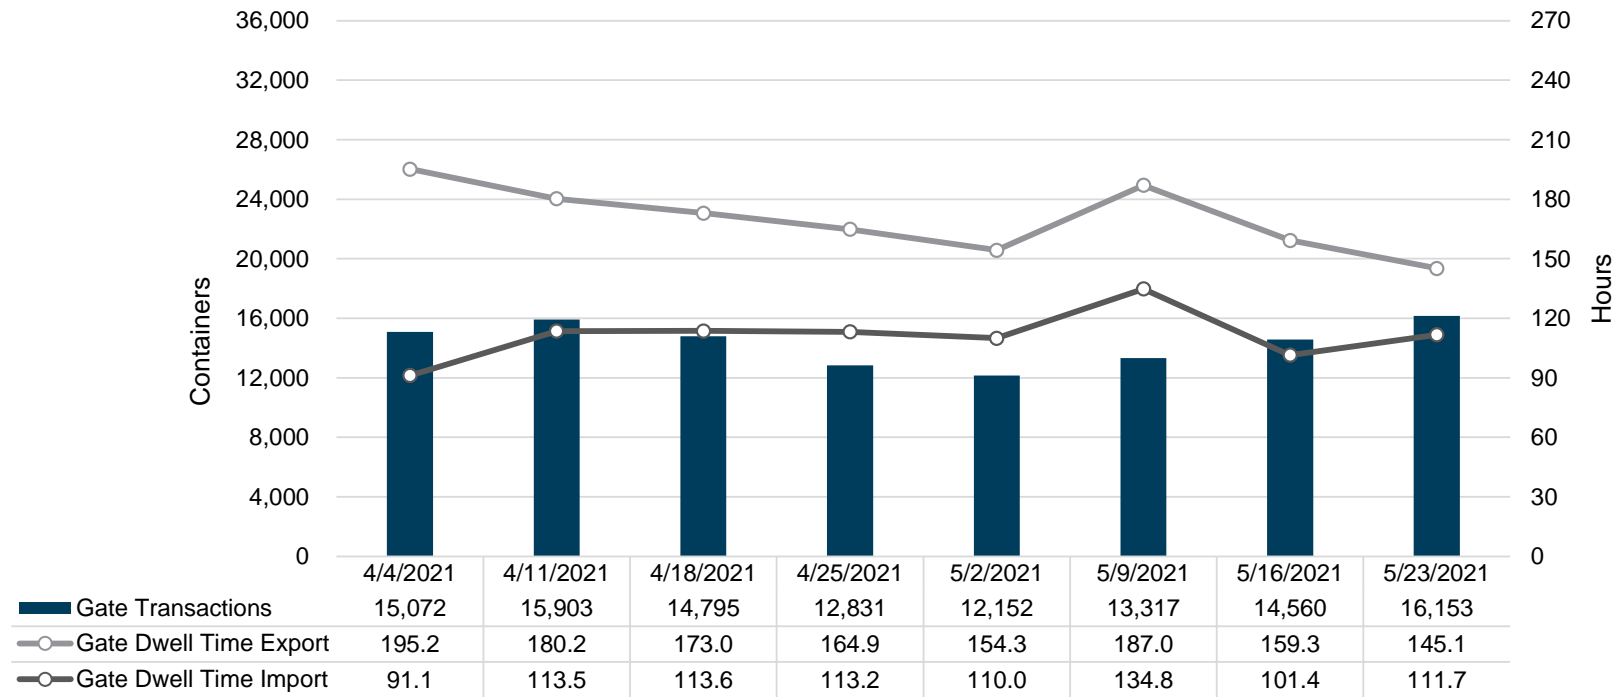

Port of Virginia Weekly Metrics

Gate Transactions

NIT Gate Transactions

VIG Gate Transactions

POV Gate Transactions

PPCY Gate Transactions

Please note: PPCY Gate Transactions are not included with POV Gate Transaction counts

Truck Reservation System and Hourly Transactions

NIT Truck Reservation Statistics

VIG Truck Reservation Statistics

POV Truck Reservation Statistics

POV Weekly Transactions by Terminal and Hour

Gate Containers and Dwell

NIT Gate Containers and Dwell

VIG Gate Containers and Dwell

Gate Transactions

POV Gate Containers and Dwell

Rail Containers and Dwell

NIT Rail Containers and Dwell

VIG Rail Containers and Dwell

Rail Containers