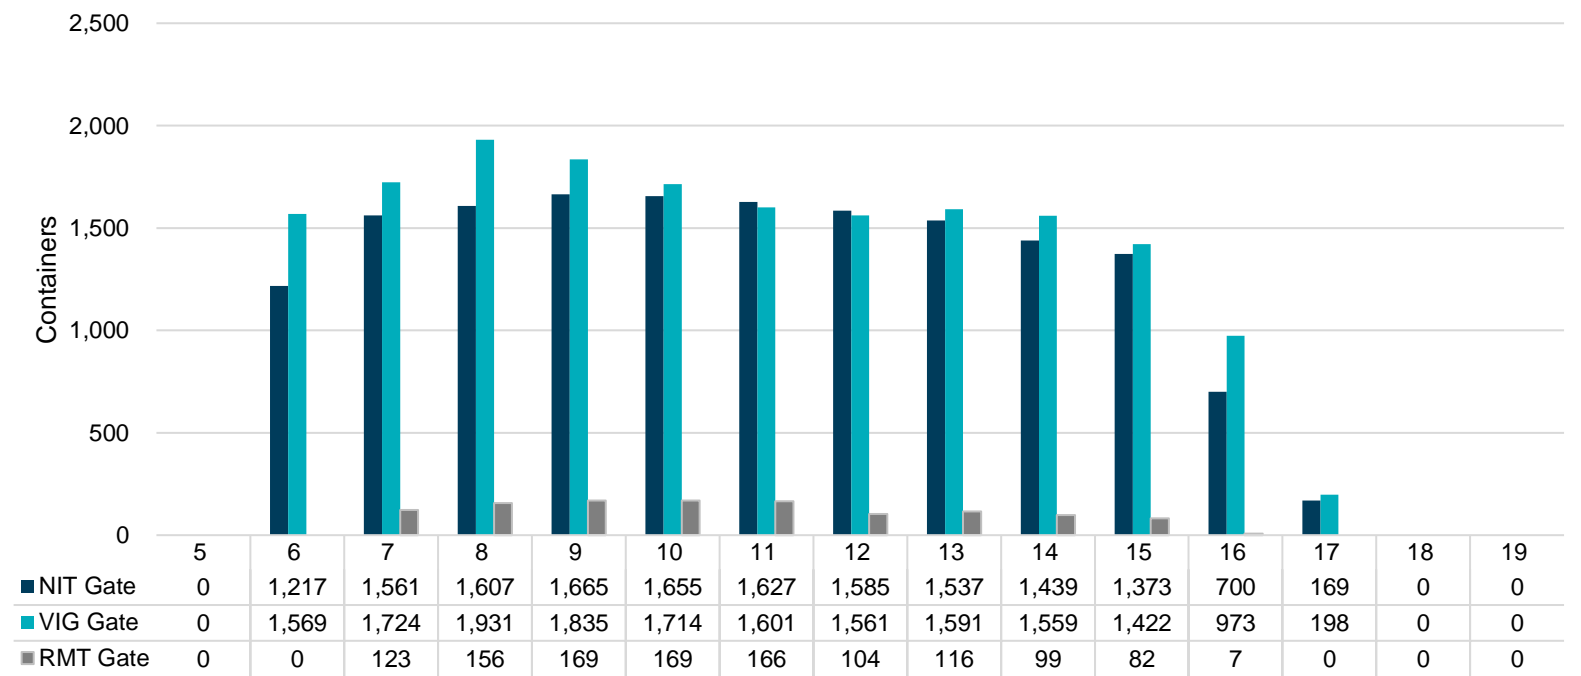

Port of Virginia Weekly Metrics

Gate Transactions

NIT Gate Transactions

VIG Gate Transactions

POV Gate Transactions

PPCY Gate Transactions

Please note: PPCY Gate Transactions are not included with POV Gate Transaction counts

Truck Reservation System and Hourly Transactions

NIT Truck Reservation Statistics

VIG Truck Reservation Statistics

POV Truck Reservation Statistics

POV Weekly Transactions by Terminal and Hour

Gate Containers and Dwell

NIT Gate Containers and Dwell

VIG Gate Containers and Dwell

Gate Transactions

POV Gate Containers and Dwell

Rail Containers and Dwell

NIT Rail Containers and Dwell

VIG Rail Containers and Dwell

Rail Containers