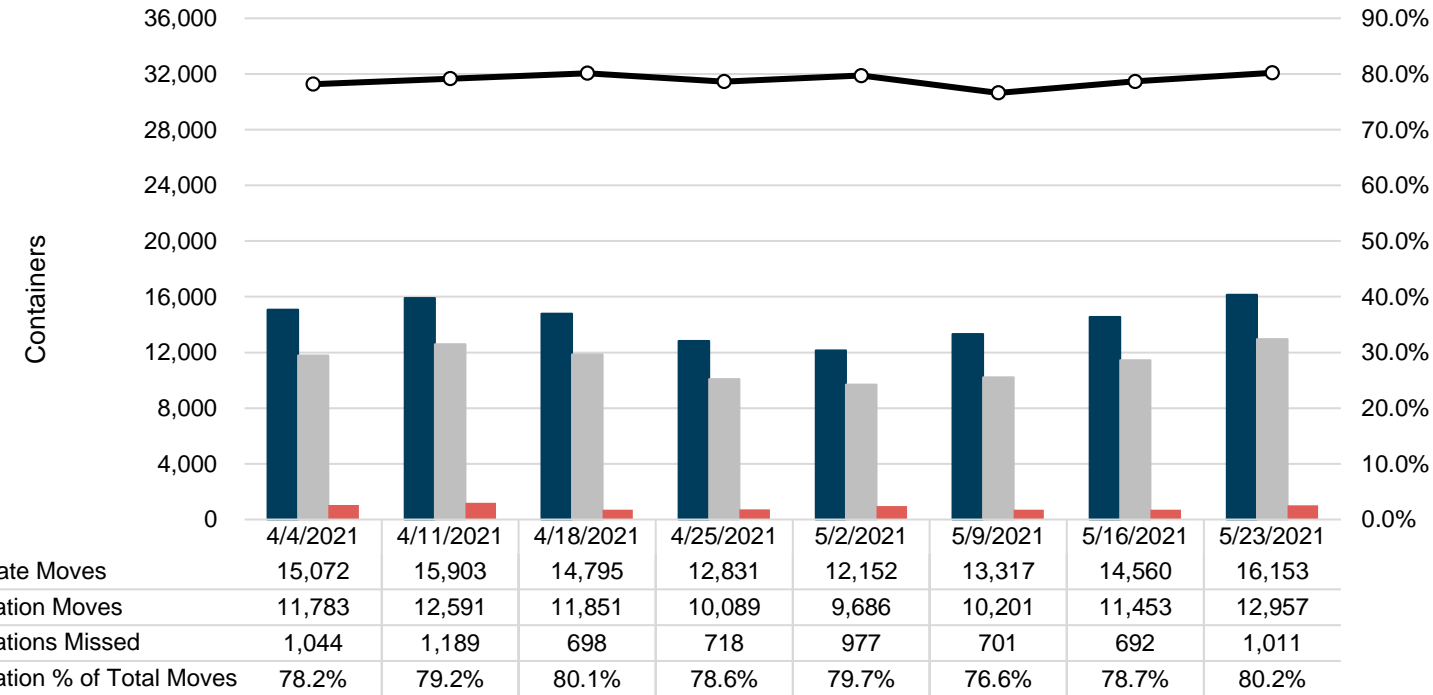

Port of Virginia Weekly Metrics

Gate Transactions

NIT Gate Transactions

VIG Gate Transactions

POV Gate Transactions

PPCY Gate Transactions

Please note: PPCY Gate Transactions are not included with POV Gate Transaction counts

Truck Reservation System and Hourly Transactions

NIT Truck Reservation Statistics

VIG Truck Reservation Statistics

POV Truck Reservation Statistics

POV Weekly Transactions by Terminal and Hour

Gate Containers and Dwell