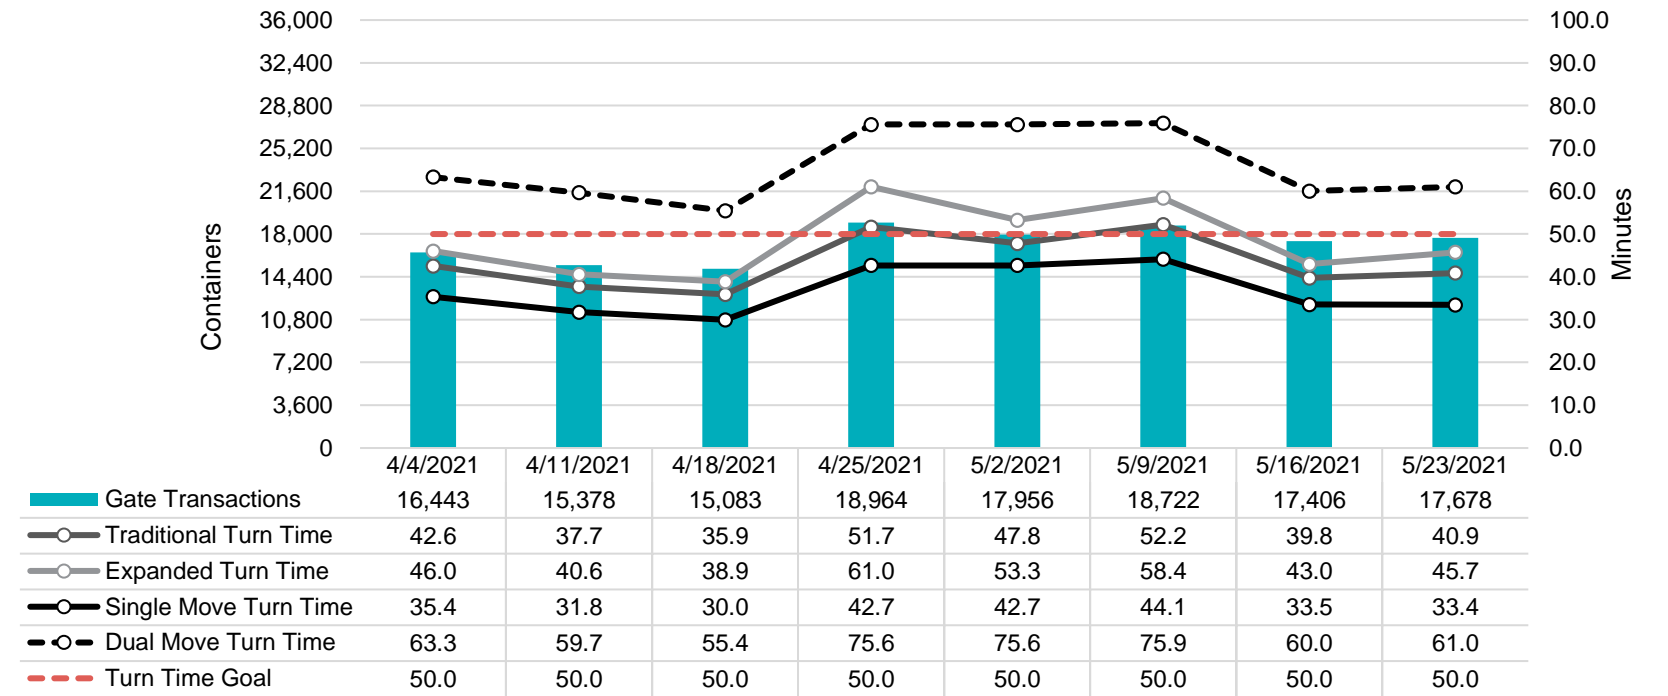

Port of Virginia Weekly Metrics

Gate Transactions

NIT Gate Transactions

VIG Gate Transactions

POV Gate Transactions

PPCY Gate Transactions

Please note: PPCY Gate Transactions are not included with POV Gate Transaction counts

Truck Reservation System and Hourly Transactions

NIT Truck Reservation Statistics

VIG Truck Reservation Statistics

POV Truck Reservation Statistics

POV Weekly Transactions by Terminal and Hour

Gate Containers and Dwell