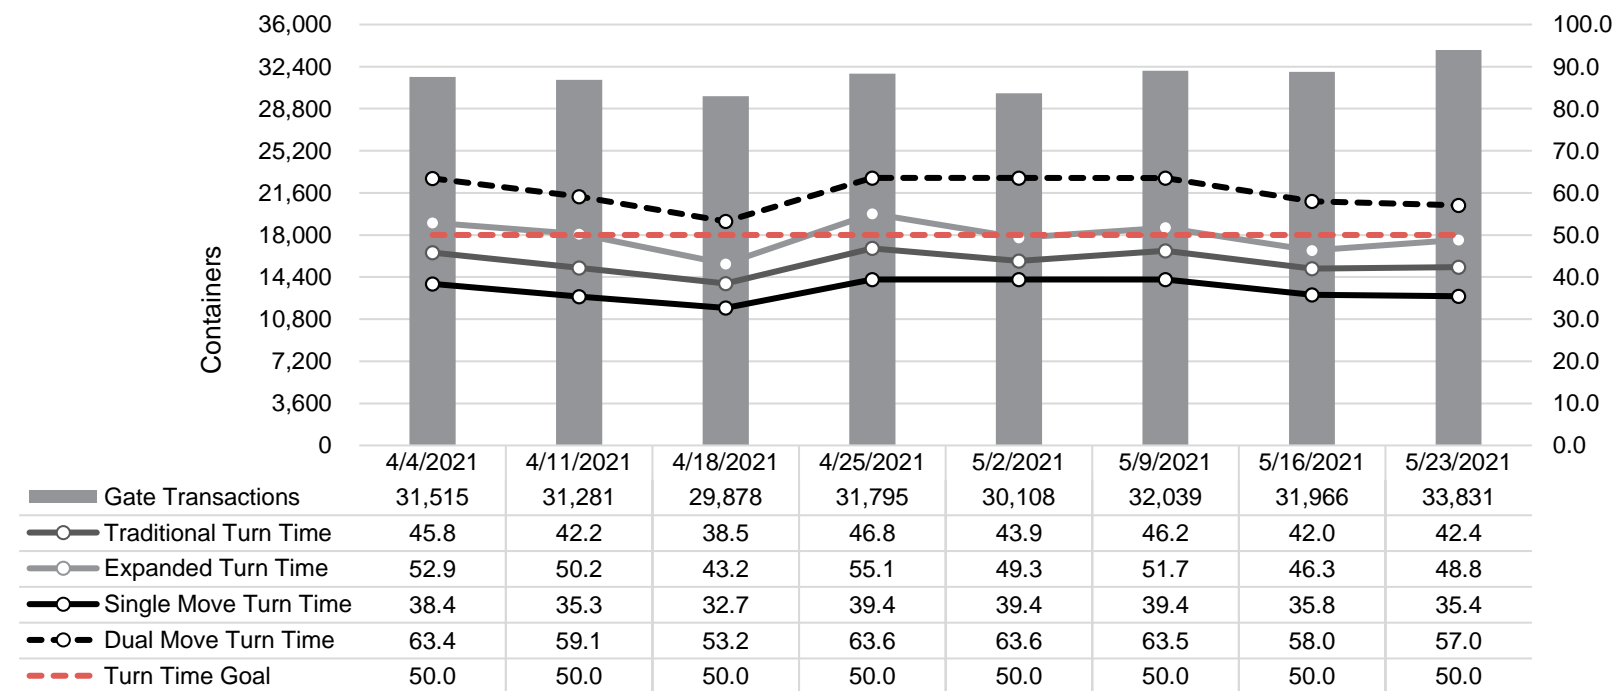

Port of Virginia Weekly Metrics

Gate Transactions

NIT Gate Transactions

VIG Gate Transactions

POV Gate Transactions

PPCY Gate Transactions

Please note: PPCY Gate Transactions are not included with POV Gate Transaction counts

Truck Reservation System and Hourly Transactions

NIT Truck Reservation Statistics

VIG Truck Reservation Statistics

POV Truck Reservation Statistics

POV Weekly Transactions by Terminal and Hour

Gate Containers and Dwell