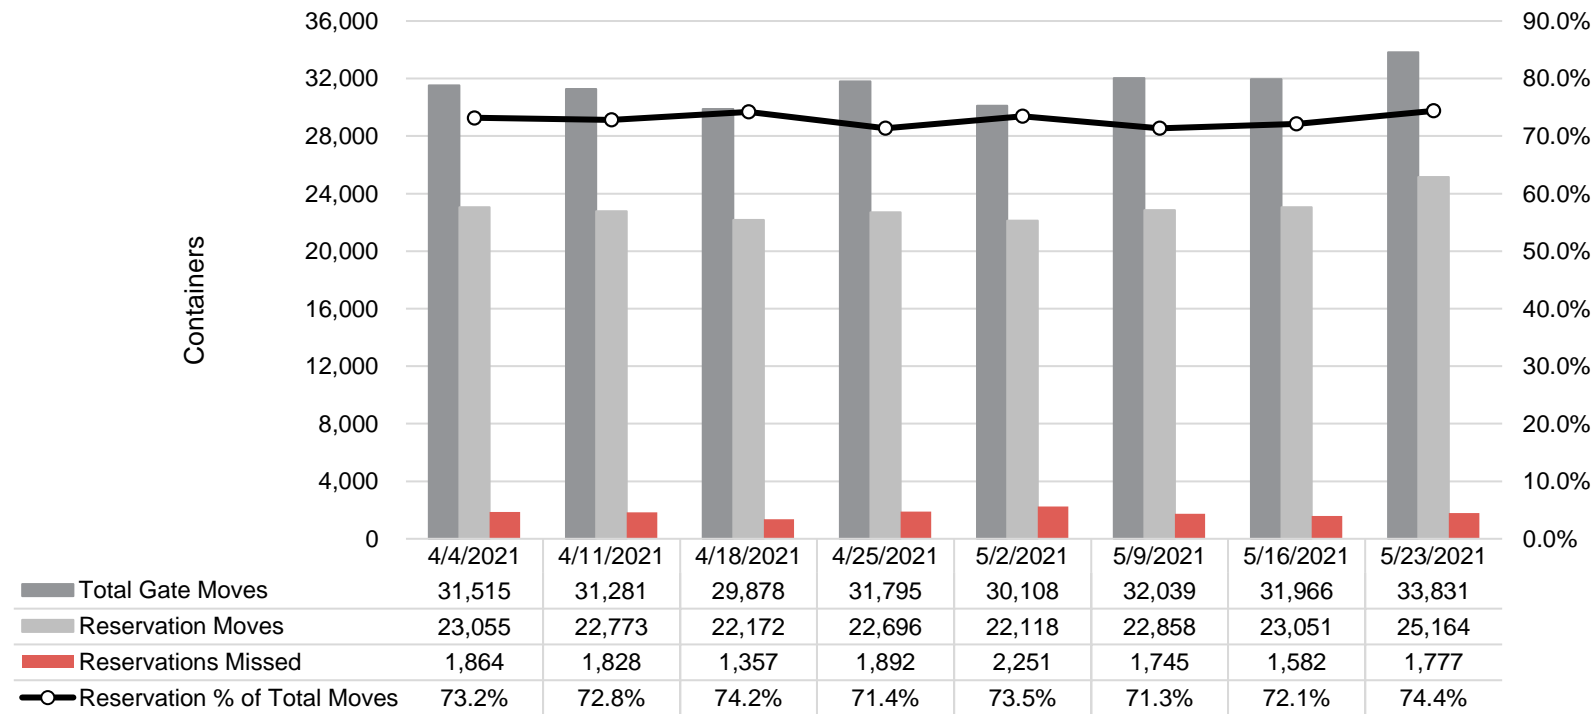

Port of Virginia Weekly Metrics

Gate Transactions

NIT Gate Transactions

VIG Gate Transactions

POV Gate Transactions

PPCY Gate Transactions

Please note: PPCY Gate Transactions are not included with POV Gate Transaction counts

Truck Reservation System and Hourly Transactions

NIT Truck Reservation Statistics

VIG Truck Reservation Statistics

POV Truck Reservation Statistics

POV Weekly Transactions by Terminal and Hour

Gate Containers and Dwell

NIT Gate Containers and Dwell

VIG Gate Containers and Dwell

Gate Transactions

POV Gate Containers and Dwell

Rail Containers and Dwell

NIT Rail Containers and Dwell

VIG Rail Containers and Dwell

Rail Containers