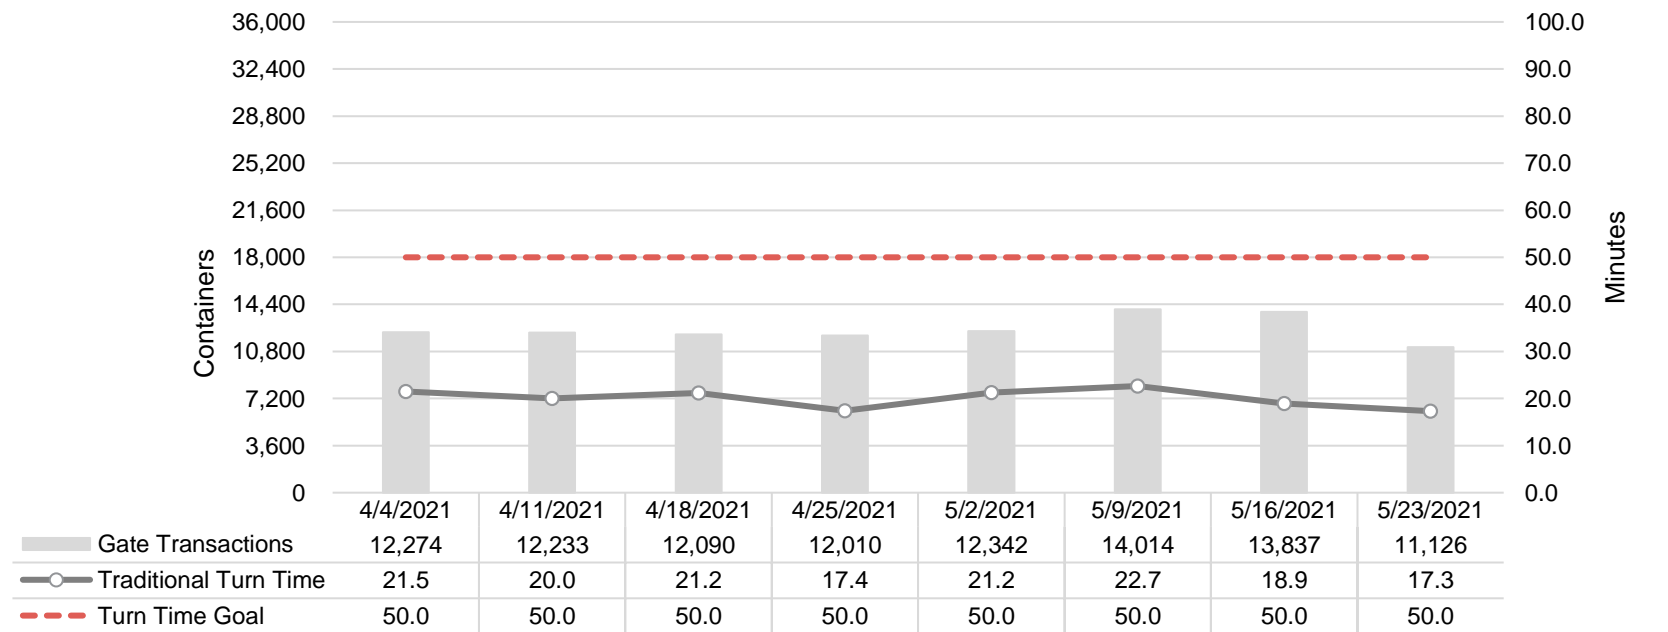

Port of Virginia Weekly Metrics

Gate Transactions

NIT Gate Transactions

VIG Gate Transactions

POV Gate Transactions

PPCY Gate Transactions

Please note: PPCY Gate Transactions are not included with POV Gate Transaction counts

Truck Reservation System and Hourly Transactions

NIT Truck Reservation Statistics

VIG Truck Reservation Statistics

POV Truck Reservation Statistics

POV Weekly Transactions by Terminal and Hour

Gate Containers and Dwell