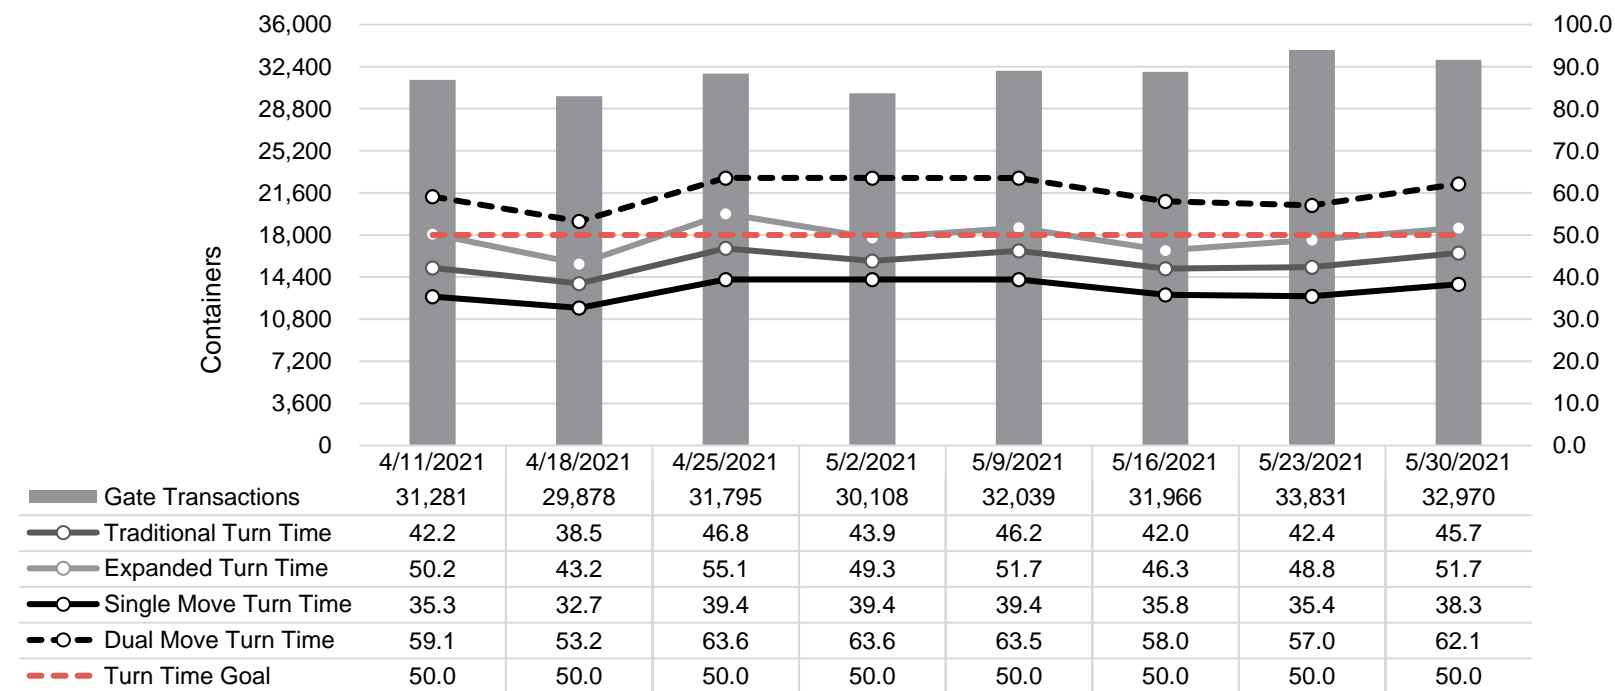

Port of Virginia Weekly Metrics

Gate Transactions

NIT Gate Transactions

VIG Gate Transactions

POV Gate Transactions

PPCY Gate Transactions

Please note: PPCY Gate Transactions are not included with POV Gate Transaction counts

Truck Reservation System and Hourly Transactions

NIT Truck Reservation Statistics

VIG Truck Reservation Statistics

POV Truck Reservation Statistics

POV Weekly Transactions by Terminal and Hour

Gate Containers and Dwell