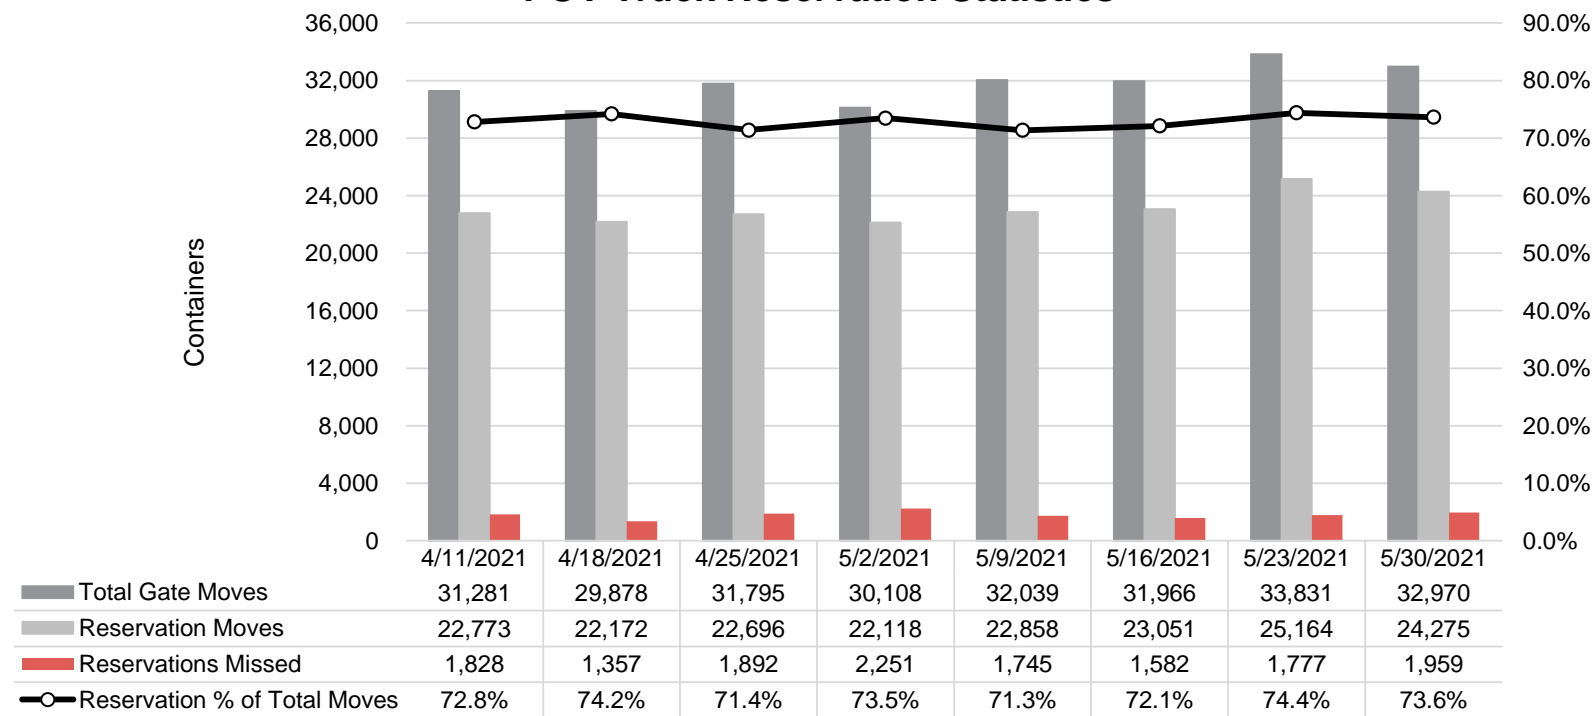

Port of Virginia Weekly Metrics

Gate Transactions

NIT Gate Transactions

VIG Gate Transactions

POV Gate Transactions

PPCY Gate Transactions

Please note: PPCY Gate Transactions are not included with POV Gate Transaction counts

Truck Reservation System and Hourly Transactions

NIT Truck Reservation Statistics

VIG Truck Reservation Statistics

POV Truck Reservation Statistics

POV Weekly Transactions by Terminal and Hour

Gate Containers and Dwell