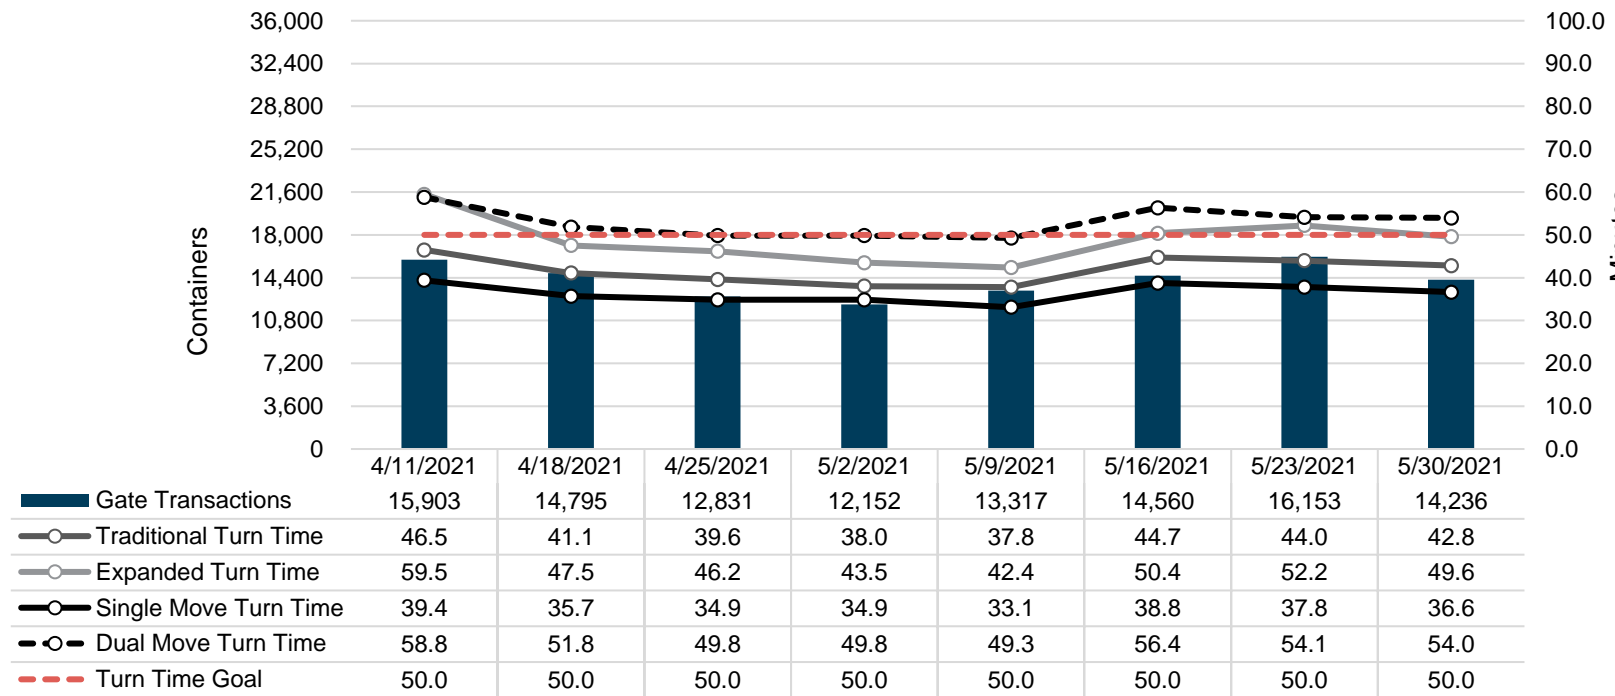

Port of Virginia Weekly Metrics

Gate Transactions

NIT Gate Transactions

VIG Gate Transactions

POV Gate Transactions

PPCY Gate Transactions

Please note: PPCY Gate Transactions are not included with POV Gate Transaction counts

Truck Reservation System and Hourly Transactions

NIT Truck Reservation Statistics

VIG Truck Reservation Statistics

POV Truck Reservation Statistics

POV Weekly Transactions by Terminal and Hour

Gate Containers and Dwell