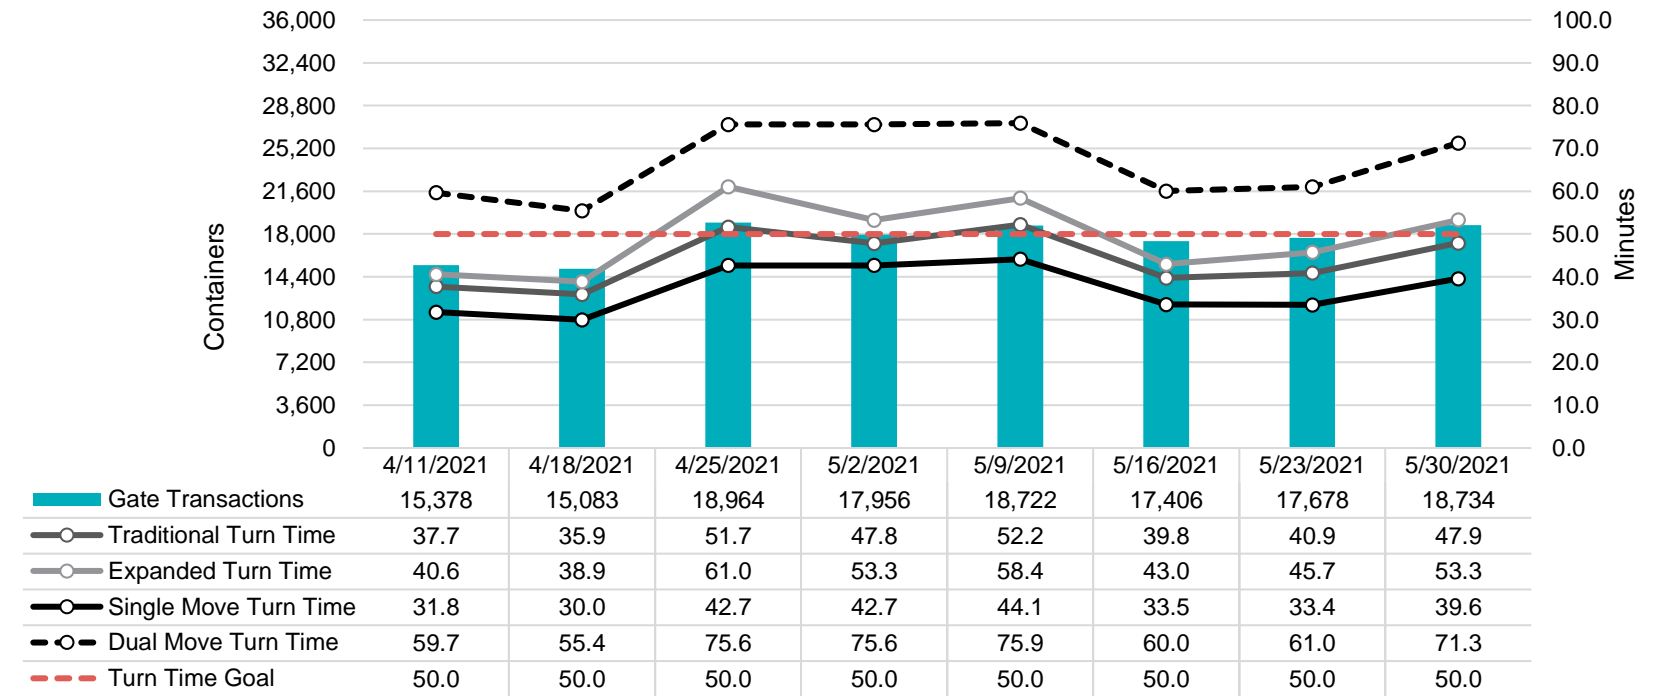

Port of Virginia Weekly Metrics

Gate Transactions

NIT Gate Transactions

VIG Gate Transactions

POV Gate Transactions

PPCY Gate Transactions

Please note: PPCY Gate Transactions are not included with POV Gate Transaction counts

Truck Reservation System and Hourly Transactions

NIT Truck Reservation Statistics

VIG Truck Reservation Statistics

POV Truck Reservation Statistics

POV Weekly Transactions by Terminal and Hour

Gate Containers and Dwell