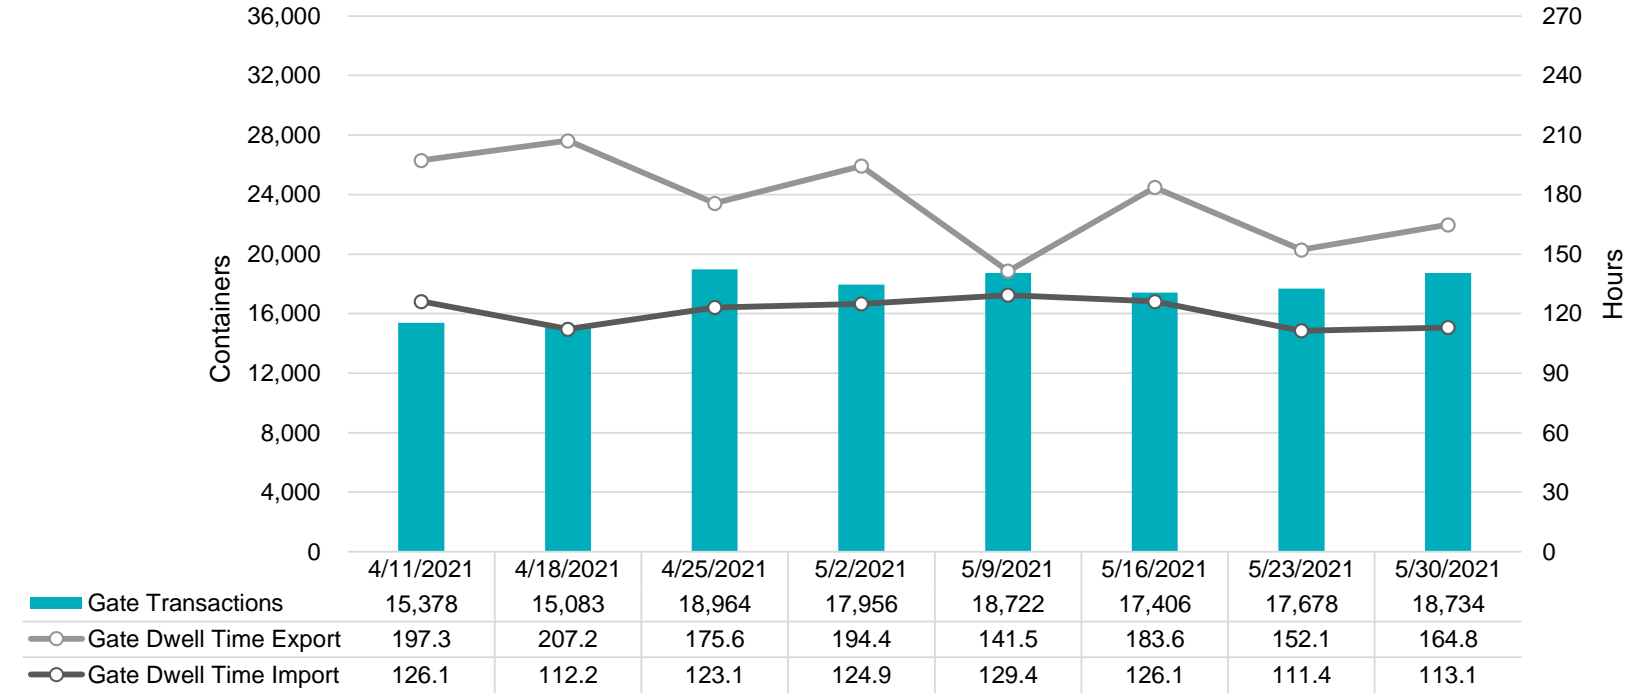

VIG Gate Containers and Dwell