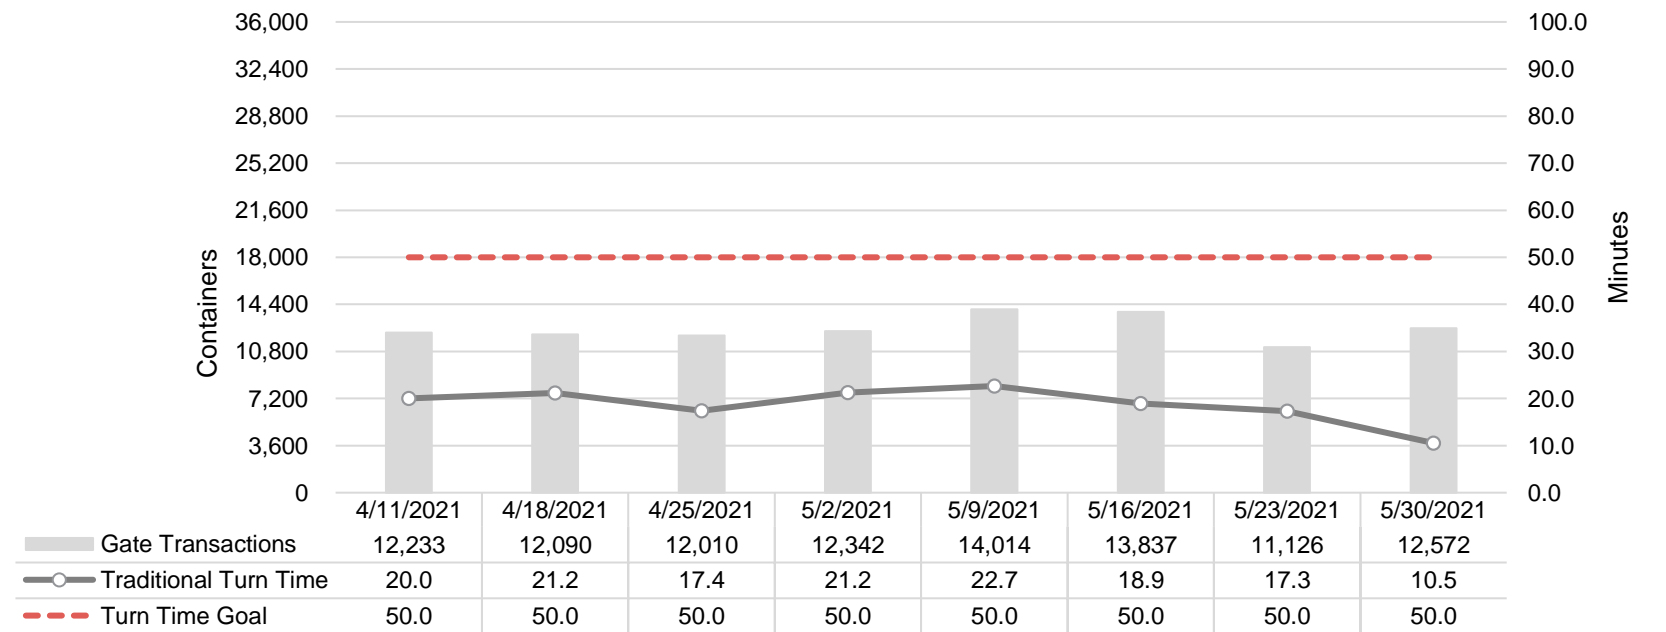

Port of Virginia Weekly Metrics

Gate Transactions

NIT Gate Transactions

VIG Gate Transactions

POV Gate Transactions

PPCY Gate Transactions

Please note: PPCY Gate Transactions are not included with POV Gate Transaction counts

Truck Reservation System and Hourly Transactions

NIT Truck Reservation Statistics

VIG Truck Reservation Statistics

POV Truck Reservation Statistics

POV Weekly Transactions by Terminal and Hour

Gate Containers and Dwell