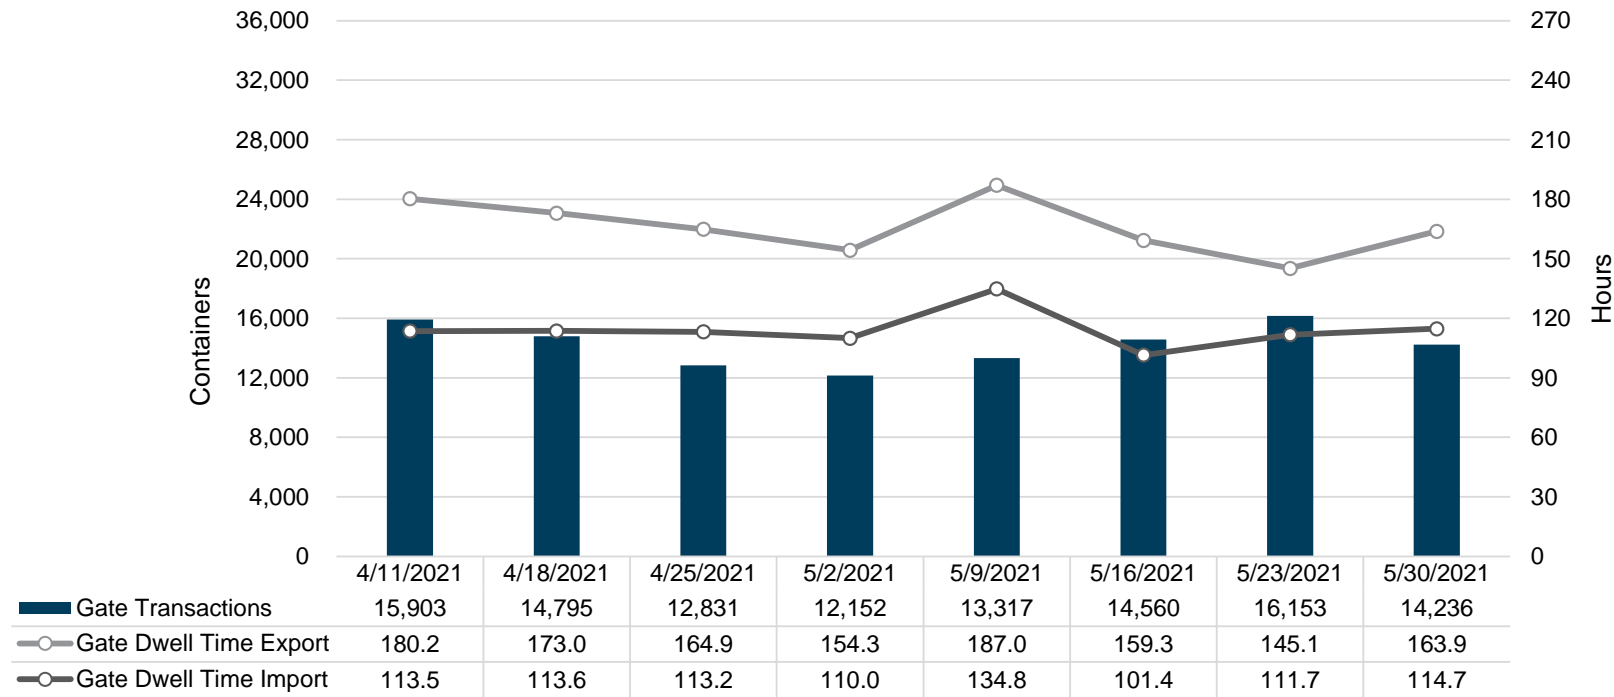

Port of Virginia Weekly Metrics

Gate Transactions

NIT Gate Transactions

VIG Gate Transactions

POV Gate Transactions

PPCY Gate Transactions

Please note: PPCY Gate Transactions are not included with POV Gate Transaction counts

Truck Reservation System and Hourly Transactions

NIT Truck Reservation Statistics

VIG Truck Reservation Statistics

POV Truck Reservation Statistics

POV Weekly Transactions by Terminal and Hour

Gate Containers and Dwell

NIT Gate Containers and Dwell

VIG Gate Containers and Dwell

Gate Transactions

POV Gate Containers and Dwell

Rail Containers and Dwell

NIT Rail Containers and Dwell

VIG Rail Containers and Dwell

Rail Containers