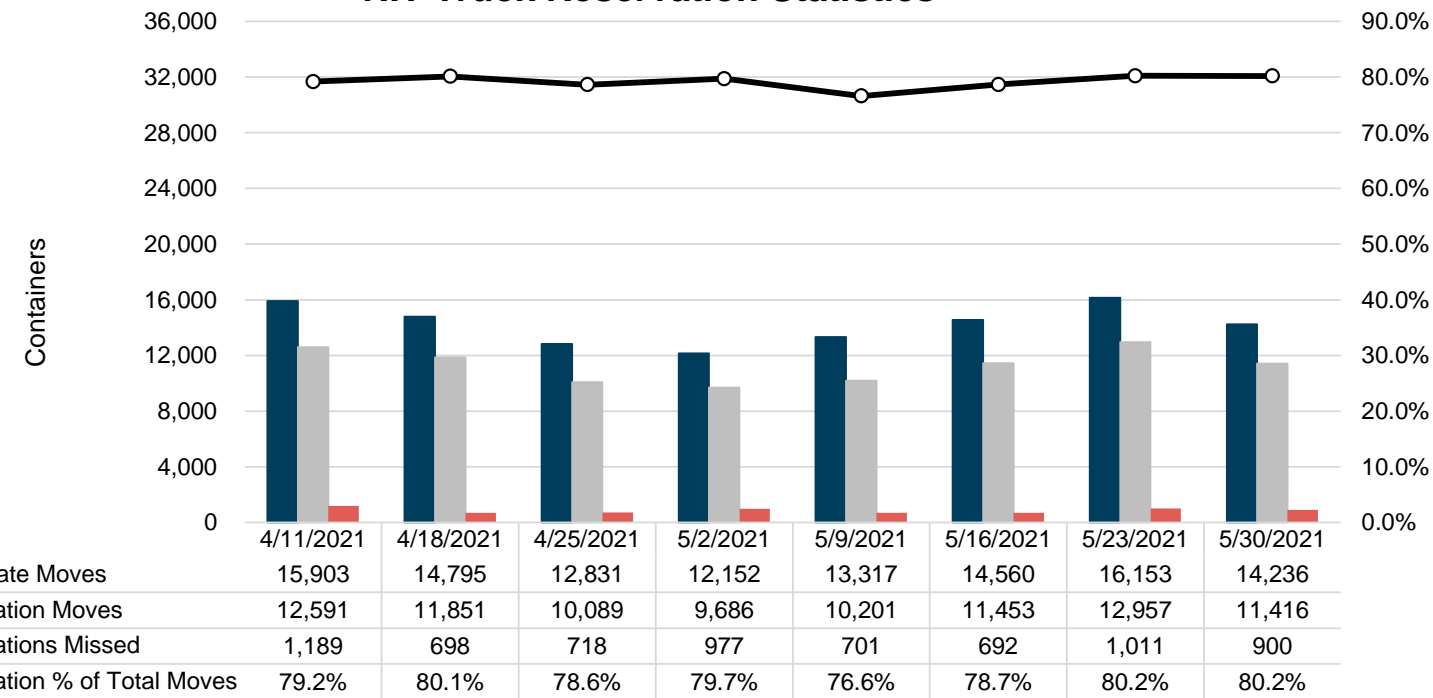

Port of Virginia Weekly Metrics

Gate Transactions

NIT Gate Transactions

VIG Gate Transactions

POV Gate Transactions

PPCY Gate Transactions

Please note: PPCY Gate Transactions are not included with POV Gate Transaction counts

Truck Reservation System and Hourly Transactions

NIT Truck Reservation Statistics

VIG Truck Reservation Statistics

POV Truck Reservation Statistics

POV Weekly Transactions by Terminal and Hour

Gate Containers and Dwell