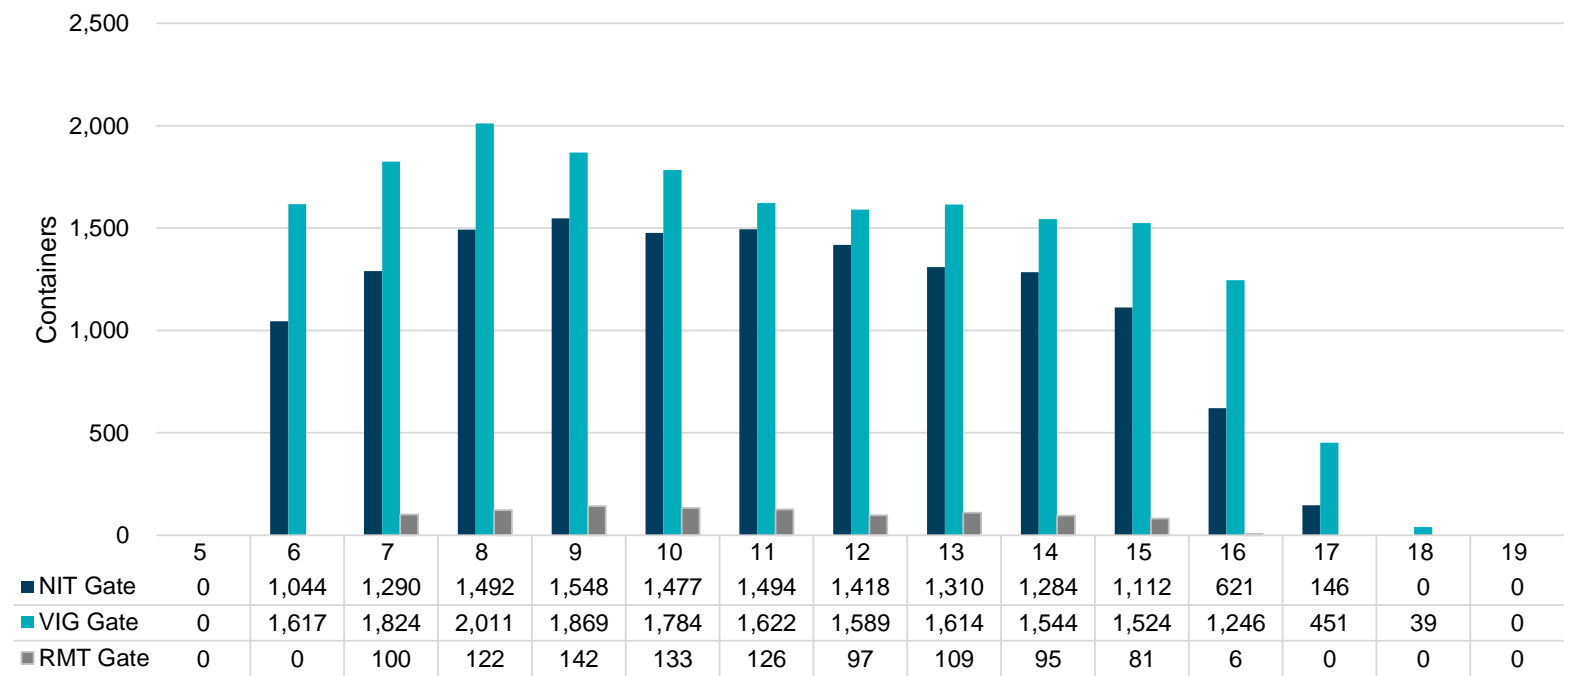

Port of Virginia Weekly Metrics

Gate Transactions

NIT Gate Transactions

VIG Gate Transactions

POV Gate Transactions

PPCY Gate Transactions

Please note: PPCY Gate Transactions are not included with POV Gate Transaction counts

Truck Reservation System and Hourly Transactions

NIT Truck Reservation Statistics

VIG Truck Reservation Statistics

POV Truck Reservation Statistics

POV Weekly Transactions by Terminal and Hour

Gate Containers and Dwell

NIT Gate Containers and Dwell

VIG Gate Containers and Dwell

Gate Transactions

POV Gate Containers and Dwell

Rail Containers and Dwell

NIT Rail Containers and Dwell

VIG Rail Containers and Dwell

Rail Containers