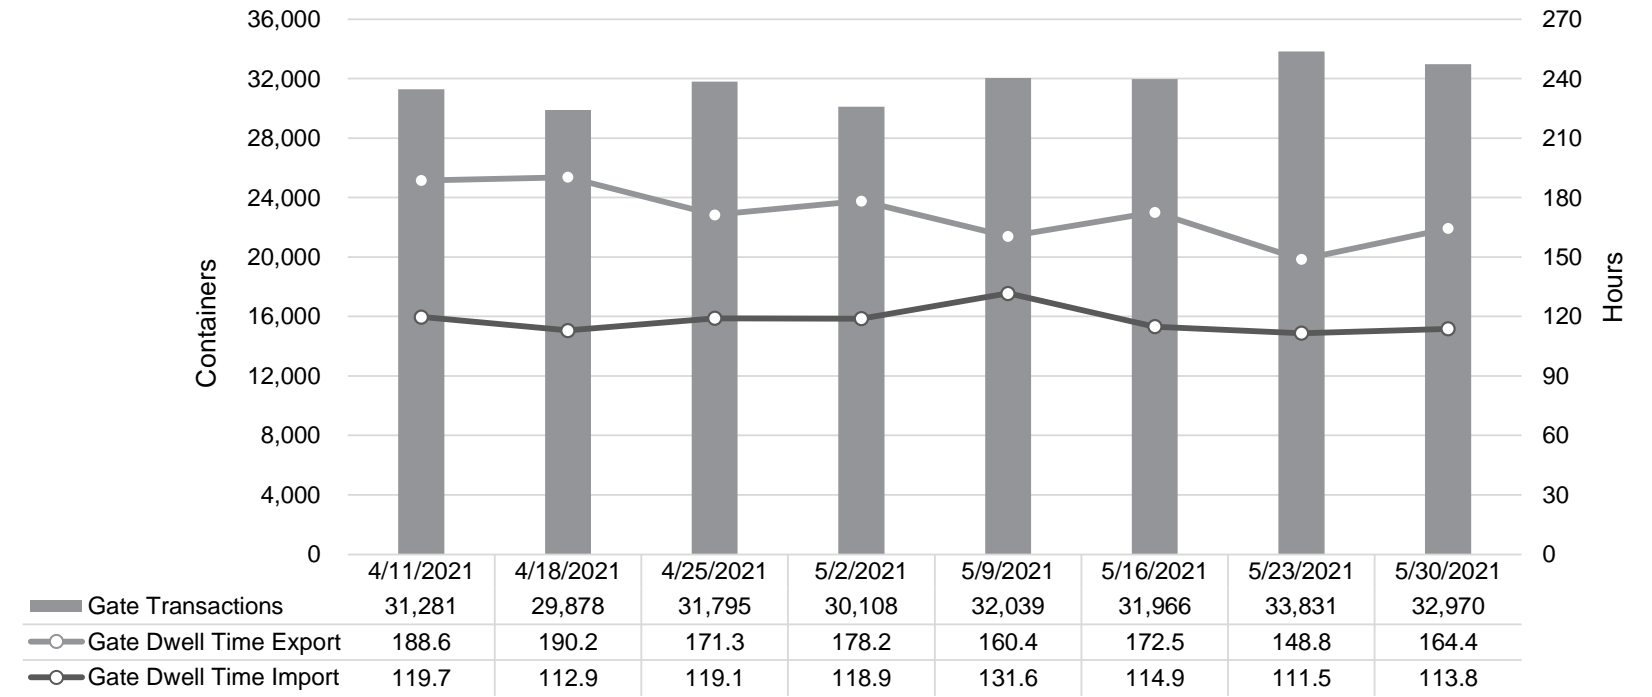

Truck Reservation System and Hourly Transactions

NIT Truck Reservation Statistics

VIG Truck Reservation Statistics

POV Truck Reservation Statistics

POV Weekly Transactions by Terminal and Hour

Gate Containers and Dwell

NIT Gate Containers and Dwell

VIG Gate Containers and Dwell

Gate Transactions

POV Gate Containers and Dwell

Rail Containers and Dwell

NIT Rail Containers and Dwell

VIG Rail Containers and Dwell

Rail Containers