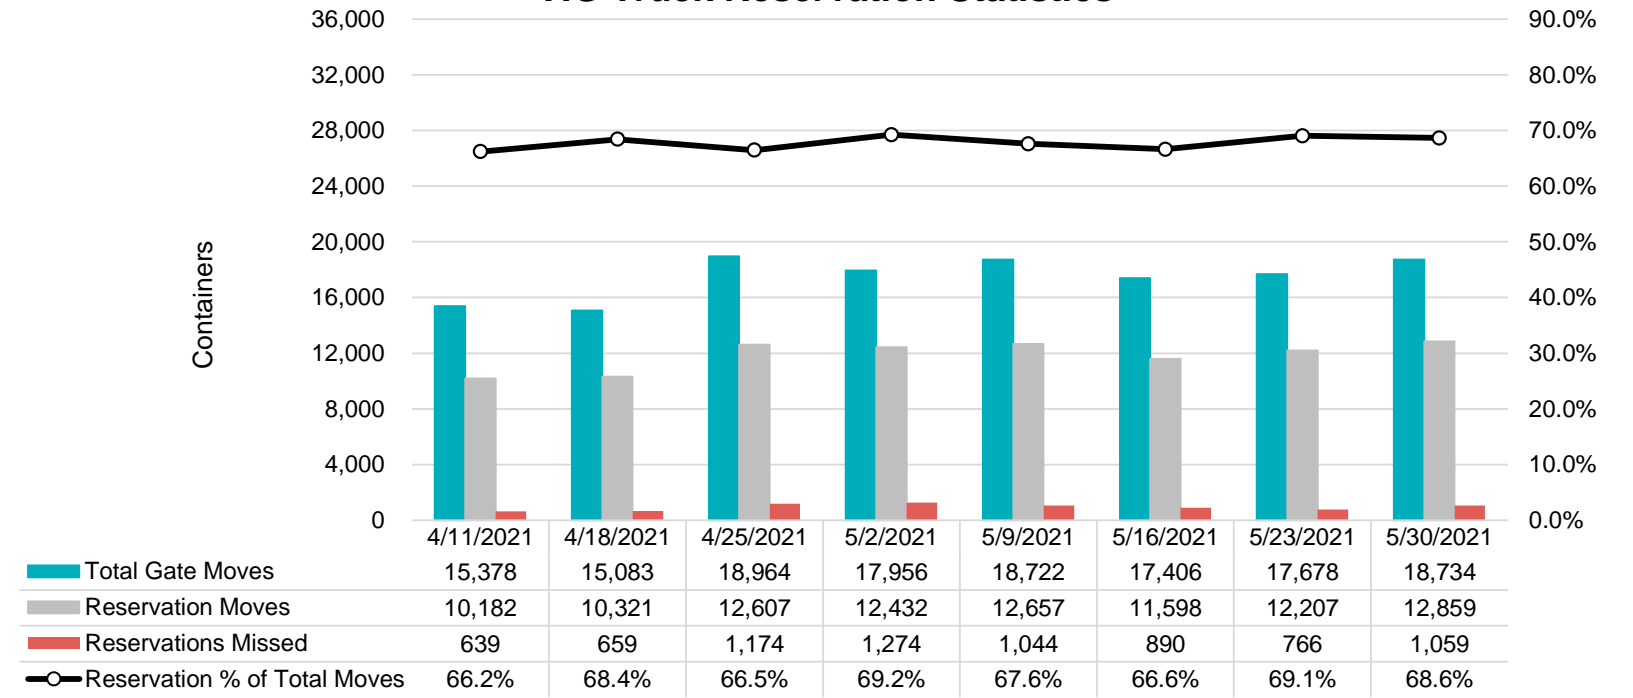

Port of Virginia Weekly Metrics

Gate Transactions

NIT Gate Transactions

VIG Gate Transactions

POV Gate Transactions

PPCY Gate Transactions

Please note: PPCY Gate Transactions are not included with POV Gate Transaction counts

Truck Reservation System and Hourly Transactions

NIT Truck Reservation Statistics

VIG Truck Reservation Statistics

POV Truck Reservation Statistics

POV Weekly Transactions by Terminal and Hour

Gate Containers and Dwell