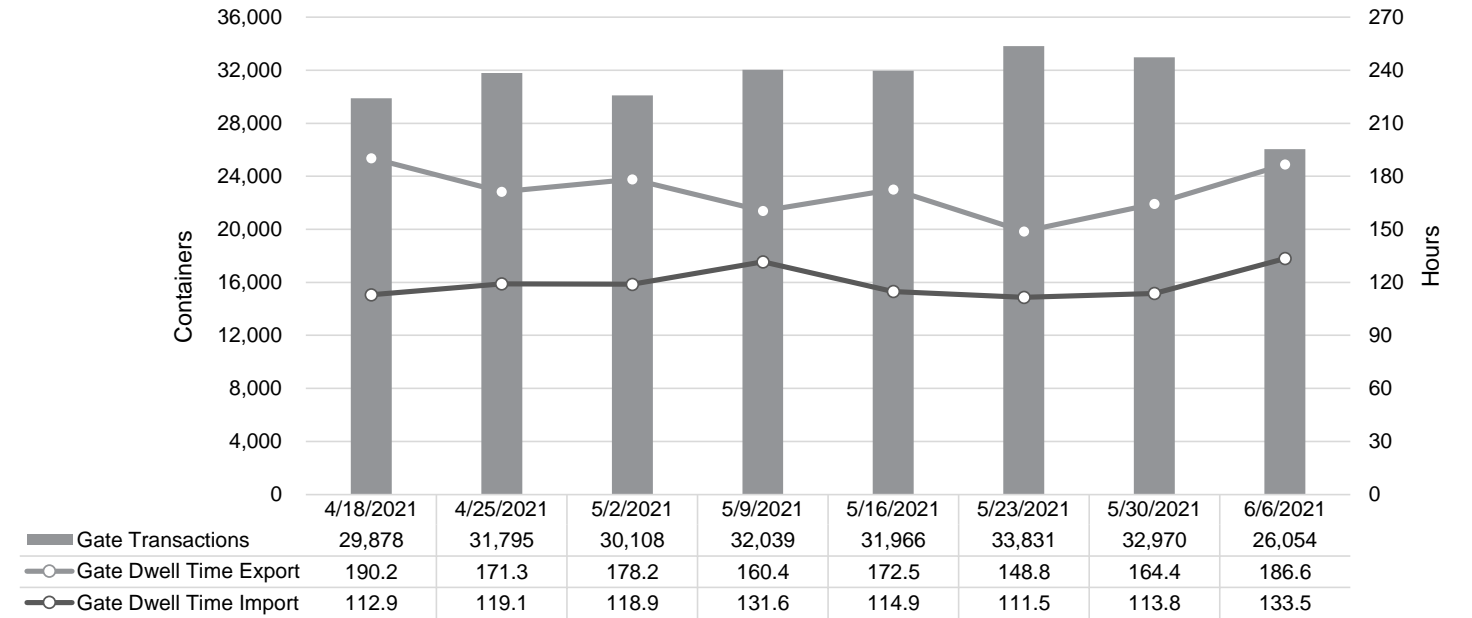

Truck Reservation System and Hourly Transactions

NIT Truck Reservation Statistics

VIG Truck Reservation Statistics

POV Truck Reservation Statistics

POV Weekly Transactions by Terminal and Hour

Gate Containers and Dwell

NIT Gate Containers and Dwell

VIG Gate Containers and Dwell

Gate Transactions

POV Gate Containers and Dwell

Rail Containers and Dwell

NIT Rail Containers and Dwell

VIG Rail Containers and Dwell

Rail Containers