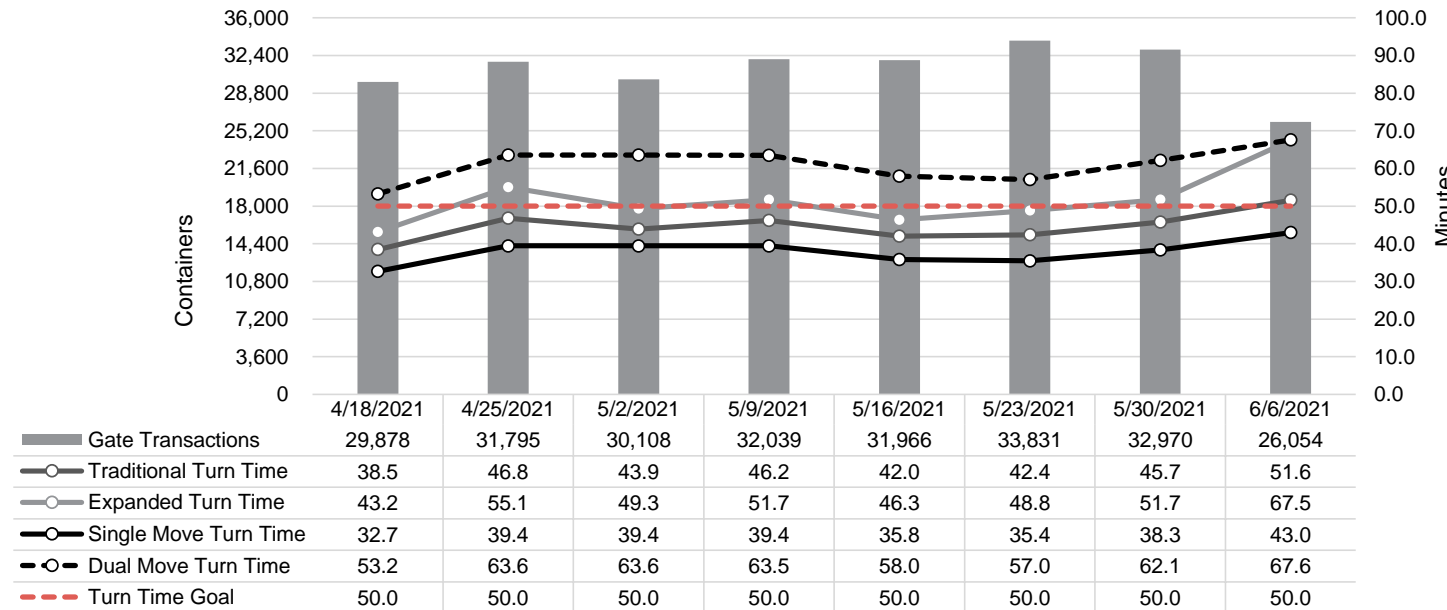

Port of Virginia Weekly Metrics

Gate Transactions

NIT Gate Transactions

VIG Gate Transactions

POV Gate Transactions

PPCY Gate Transactions

Please note: PPCY Gate Transactions are not included with POV Gate Transaction counts

Truck Reservation System and Hourly Transactions

NIT Truck Reservation Statistics

VIG Truck Reservation Statistics

POV Truck Reservation Statistics

POV Weekly Transactions by Terminal and Hour

Gate Containers and Dwell