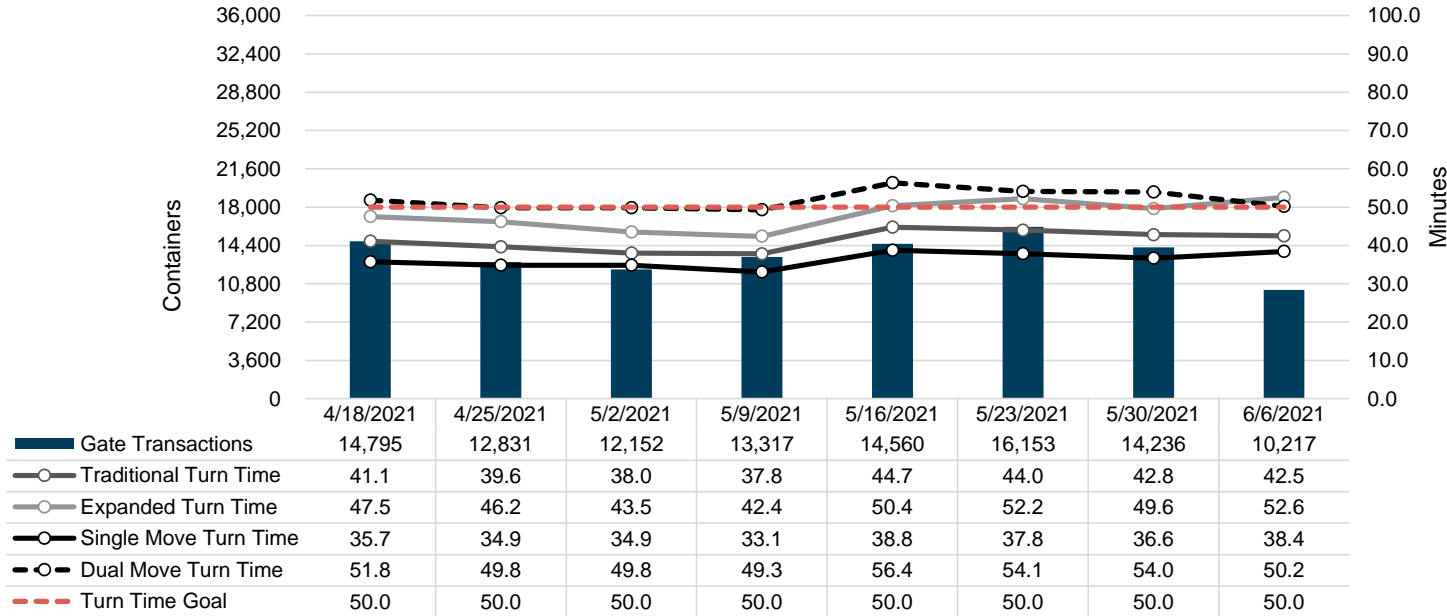

Port of Virginia Weekly Metrics

Gate Transactions

NIT Gate Transactions

VIG Gate Transactions

POV Gate Transactions

PPCY Gate Transactions

Please note: PPCY Gate Transactions are not included with POV Gate Transaction counts

Truck Reservation System and Hourly Transactions

NIT Truck Reservation Statistics

VIG Truck Reservation Statistics

POV Truck Reservation Statistics

POV Weekly Transactions by Terminal and Hour

Gate Containers and Dwell