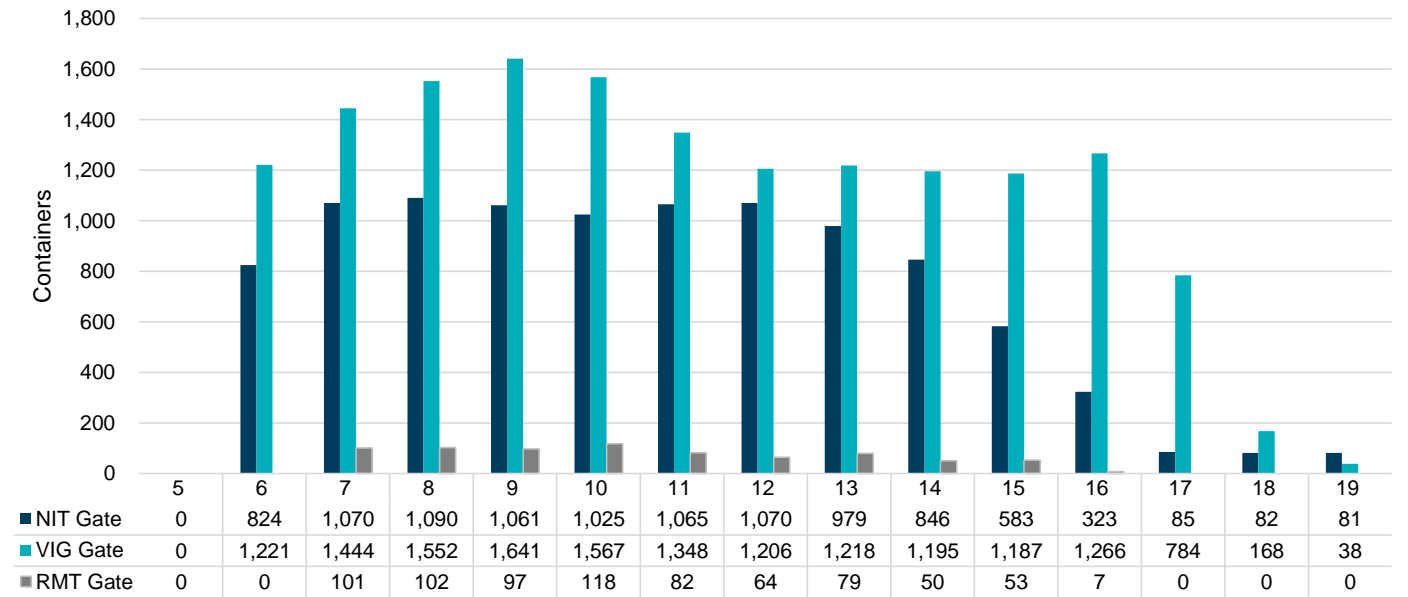

Port of Virginia Weekly Metrics

Gate Transactions

NIT Gate Transactions

VIG Gate Transactions

POV Gate Transactions

PPCY Gate Transactions

Please note: PPCY Gate Transactions are not included with POV Gate Transaction counts

Truck Reservation System and Hourly Transactions

NIT Truck Reservation Statistics

VIG Truck Reservation Statistics

POV Truck Reservation Statistics

POV Weekly Transactions by Terminal and Hour

Gate Containers and Dwell

NIT Gate Containers and Dwell

VIG Gate Containers and Dwell

Gate Transactions

POV Gate Containers and Dwell

Rail Containers and Dwell

NIT Rail Containers and Dwell

VIG Rail Containers and Dwell

Rail Containers