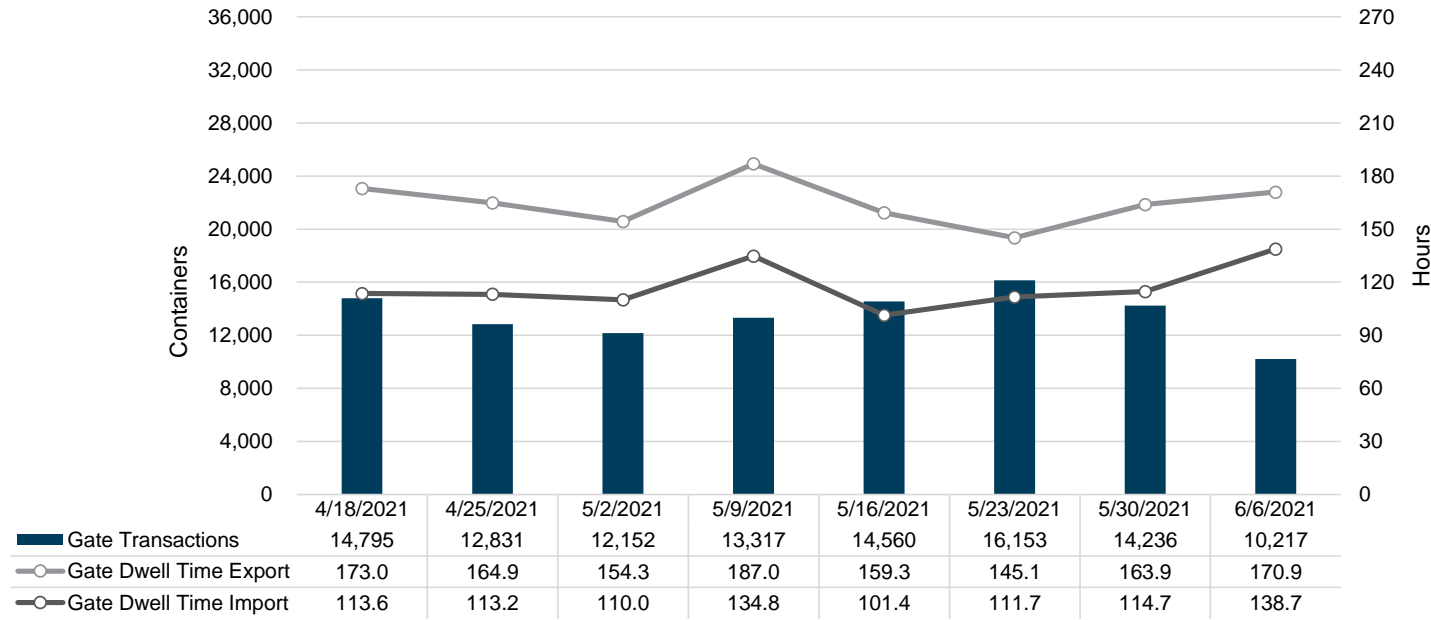

Gate Containers and Dwell

NIT Gate Containers and Dwell