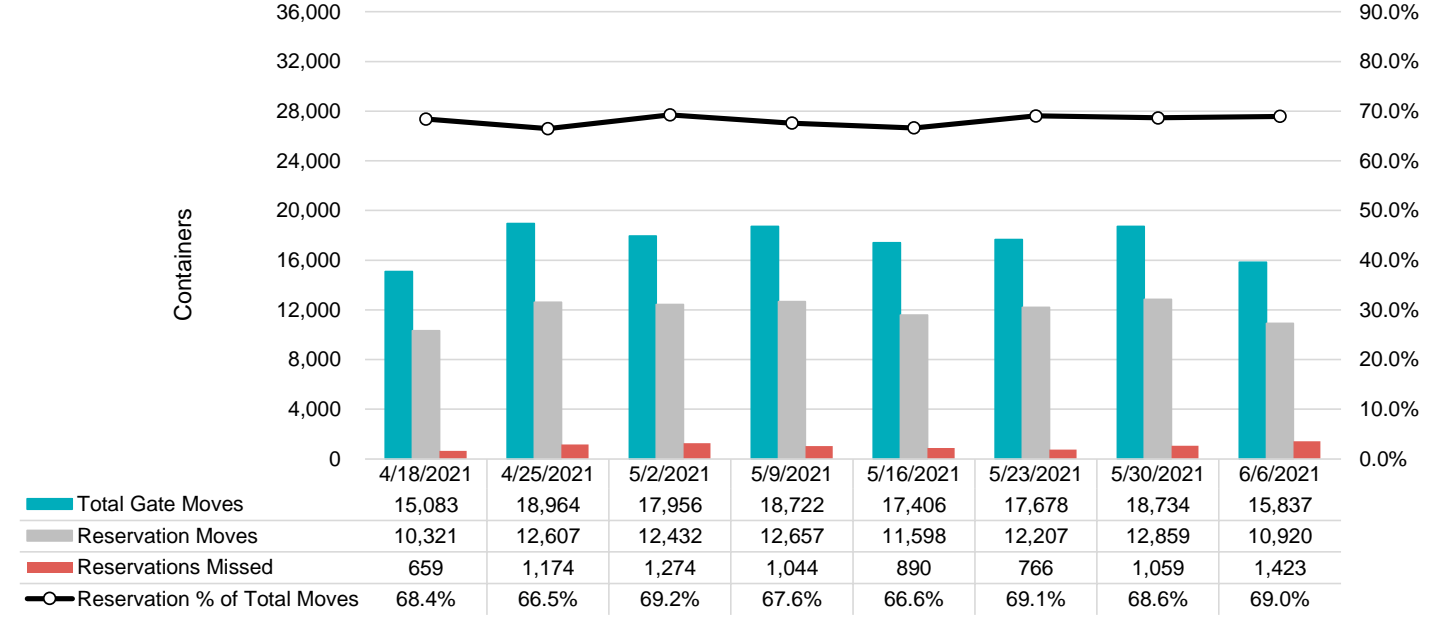

Port of Virginia Weekly Metrics

Gate Transactions

NIT Gate Transactions

VIG Gate Transactions

POV Gate Transactions

PPCY Gate Transactions

Please note: PPCY Gate Transactions are not included with POV Gate Transaction counts

Truck Reservation System and Hourly Transactions

NIT Truck Reservation Statistics

VIG Truck Reservation Statistics

POV Truck Reservation Statistics

POV Weekly Transactions by Terminal and Hour

Gate Containers and Dwell