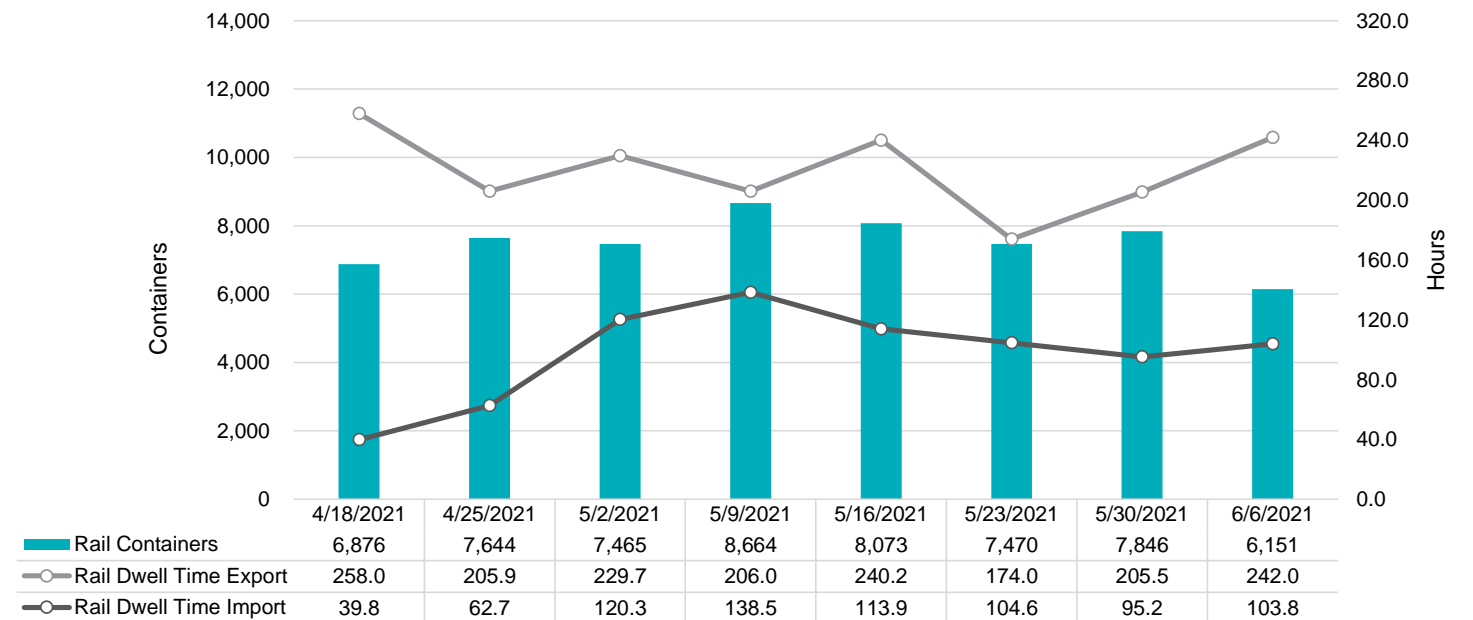

Truck Reservation System and Hourly Transactions

NIT Truck Reservation Statistics

VIG Truck Reservation Statistics

POV Truck Reservation Statistics

POV Weekly Transactions by Terminal and Hour

Gate Containers and Dwell

NIT Gate Containers and Dwell

VIG Gate Containers and Dwell

Gate Transactions

POV Gate Containers and Dwell

Rail Containers and Dwell

NIT Rail Containers and Dwell

VIG Rail Containers and Dwell

Rail Containers