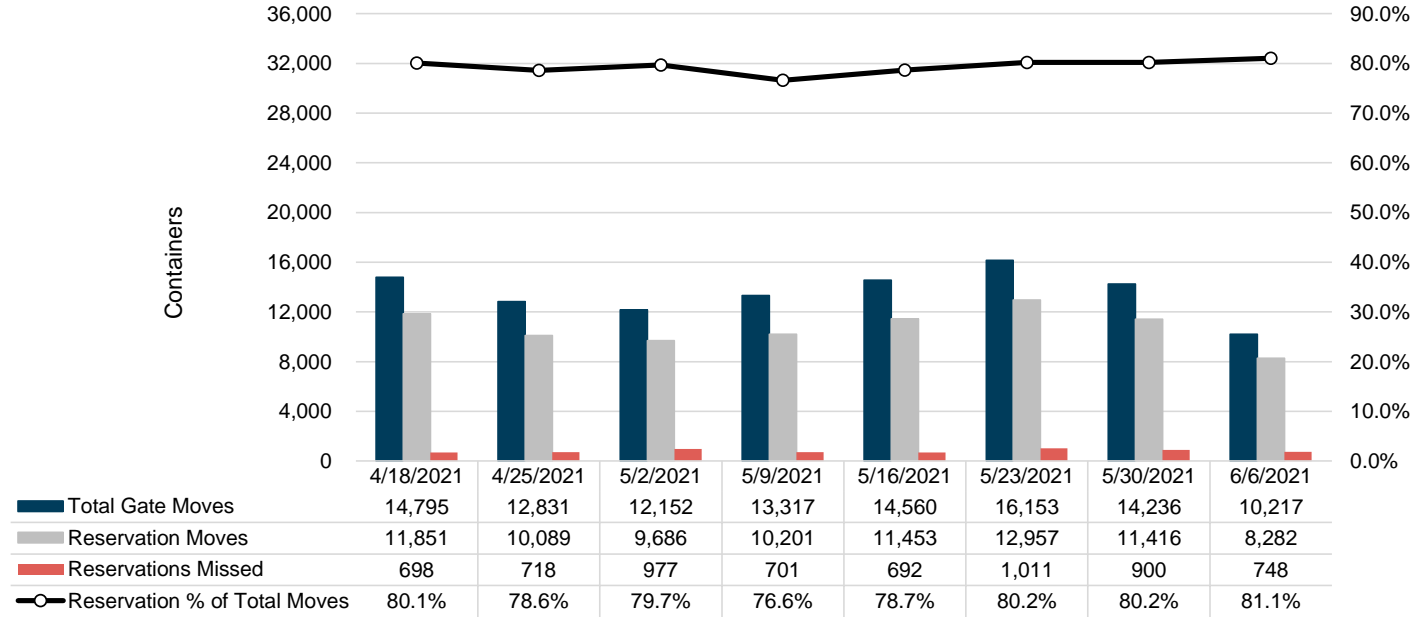

Port of Virginia Weekly Metrics

Gate Transactions

NIT Gate Transactions

VIG Gate Transactions

POV Gate Transactions

PPCY Gate Transactions

Please note: PPCY Gate Transactions are not included with POV Gate Transaction counts

Truck Reservation System and Hourly Transactions

NIT Truck Reservation Statistics

VIG Truck Reservation Statistics

POV Truck Reservation Statistics

POV Weekly Transactions by Terminal and Hour

Gate Containers and Dwell