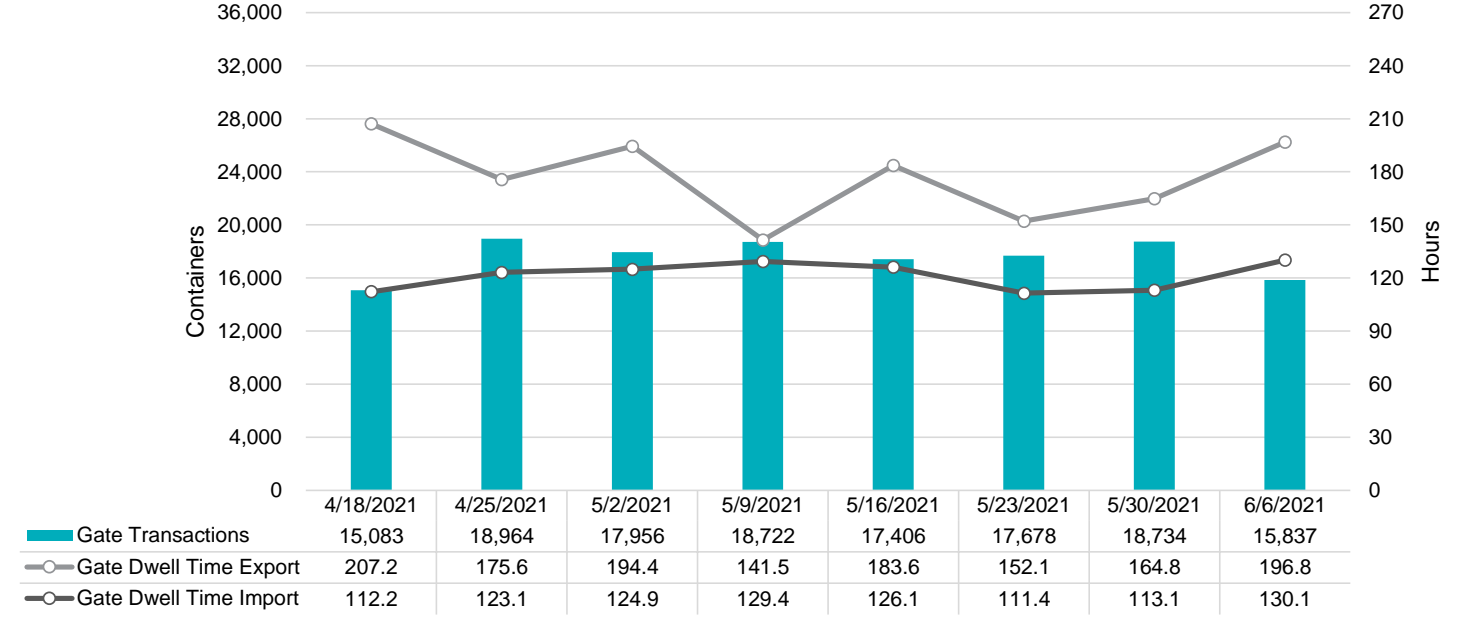

VIG Gate Containers and Dwell