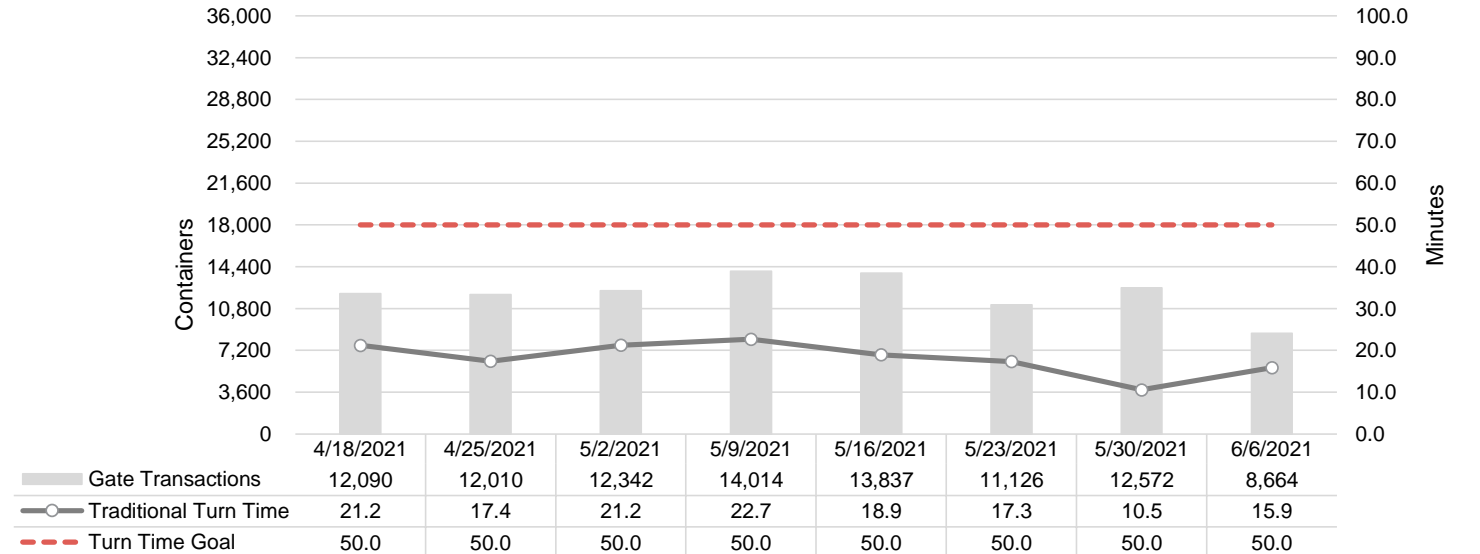

Port of Virginia Weekly Metrics

Gate Transactions

NIT Gate Transactions

VIG Gate Transactions

POV Gate Transactions

PPCY Gate Transactions

Please note: PPCY Gate Transactions are not included with POV Gate Transaction counts

Truck Reservation System and Hourly Transactions

NIT Truck Reservation Statistics

VIG Truck Reservation Statistics

POV Truck Reservation Statistics

POV Weekly Transactions by Terminal and Hour

Gate Containers and Dwell