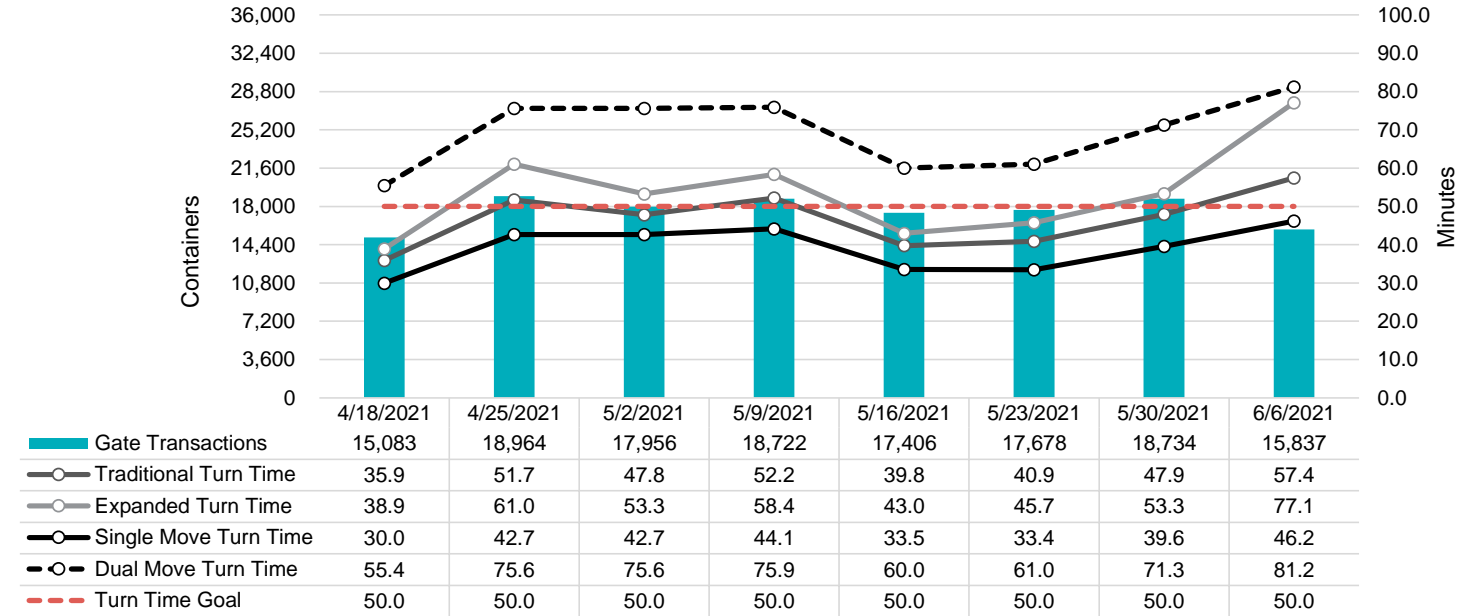

Port of Virginia Weekly Metrics

Gate Transactions

NIT Gate Transactions

VIG Gate Transactions

POV Gate Transactions

PPCY Gate Transactions

Please note: PPCY Gate Transactions are not included with POV Gate Transaction counts

Truck Reservation System and Hourly Transactions

NIT Truck Reservation Statistics

VIG Truck Reservation Statistics

POV Truck Reservation Statistics

POV Weekly Transactions by Terminal and Hour

Gate Containers and Dwell