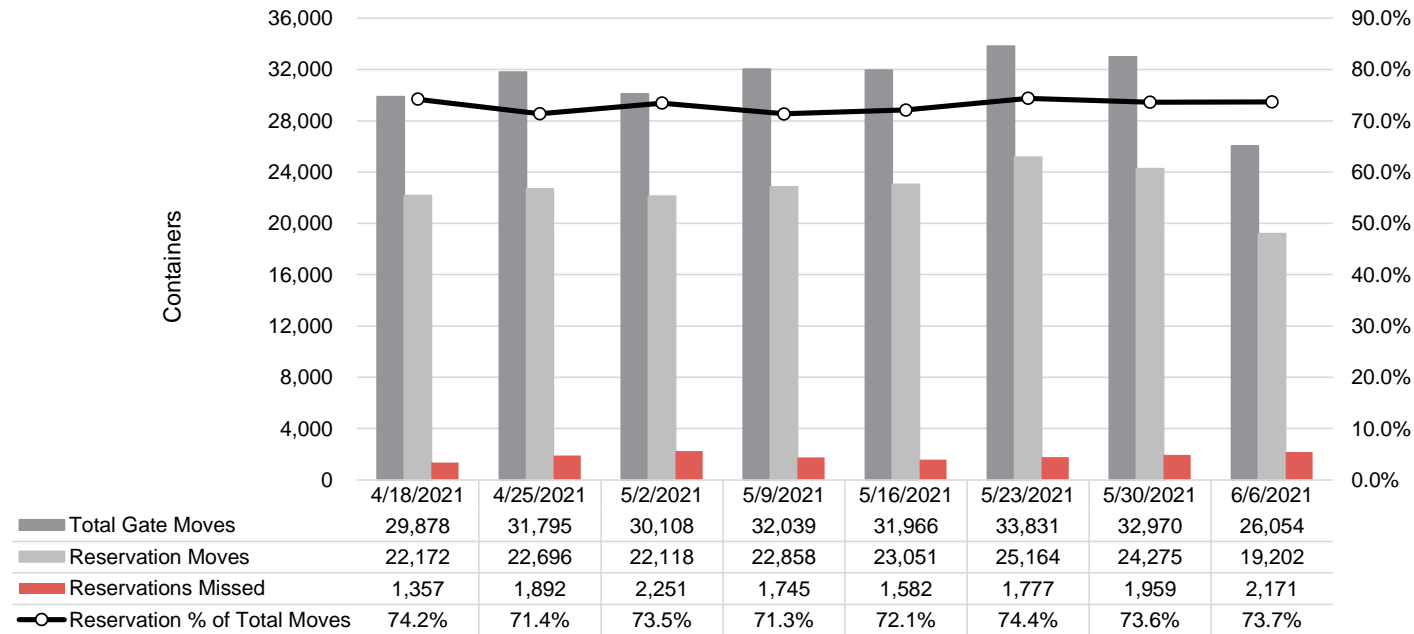

Port of Virginia Weekly Metrics

Gate Transactions

NIT Gate Transactions

VIG Gate Transactions

POV Gate Transactions

PPCY Gate Transactions

Please note: PPCY Gate Transactions are not included with POV Gate Transaction counts

Truck Reservation System and Hourly Transactions

NIT Truck Reservation Statistics

VIG Truck Reservation Statistics

POV Truck Reservation Statistics

POV Weekly Transactions by Terminal and Hour

Gate Containers and Dwell

NIT Gate Containers and Dwell

VIG Gate Containers and Dwell

Gate Transactions

POV Gate Containers and Dwell

Rail Containers and Dwell

NIT Rail Containers and Dwell

VIG Rail Containers and Dwell

Rail Containers