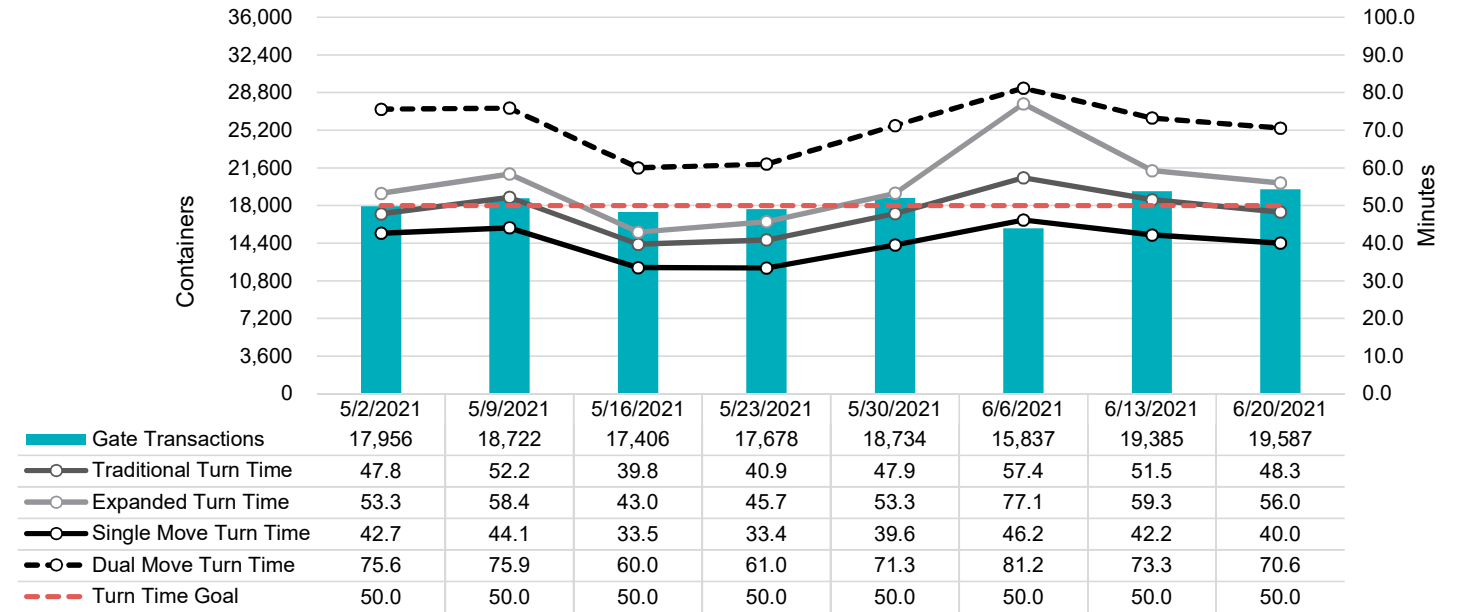

VIG Gate Transactions