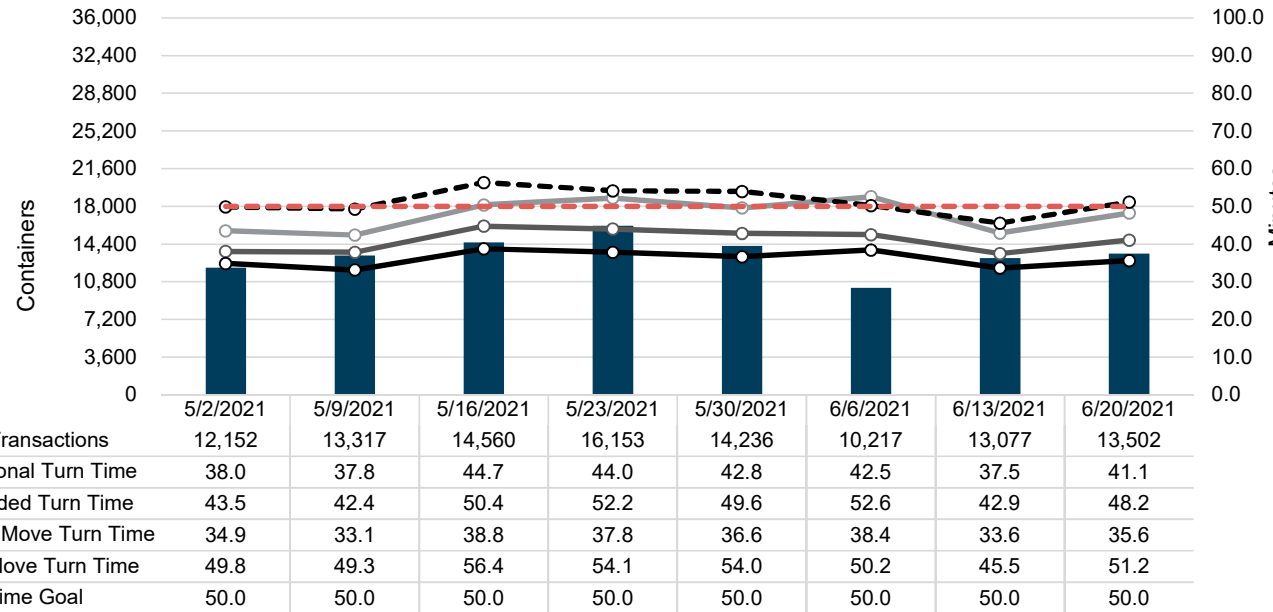

Port of Virginia Weekly Metrics

Gate Transactions

NIT Gate Transactions