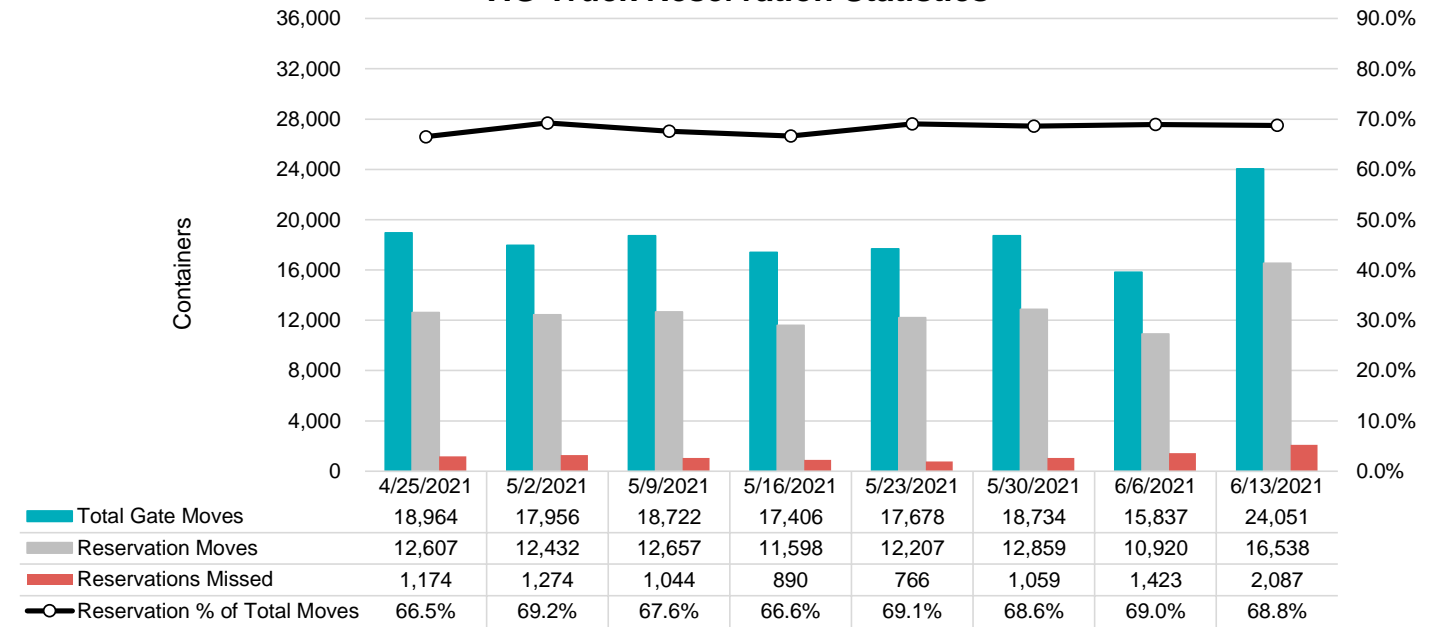

Port of Virginia Weekly Metrics

Gate Transactions

NIT Gate Transactions

VIG Gate Transactions

POV Gate Transactions

PPCY Gate Transactions

Please note: PPCY Gate Transactions are not included with POV Gate Transaction counts

Truck Reservation System and Hourly Transactions

NIT Truck Reservation Statistics

VIG Truck Reservation Statistics

POV Truck Reservation Statistics

POV Weekly Transactions by Terminal and Hour

Gate Containers and Dwell