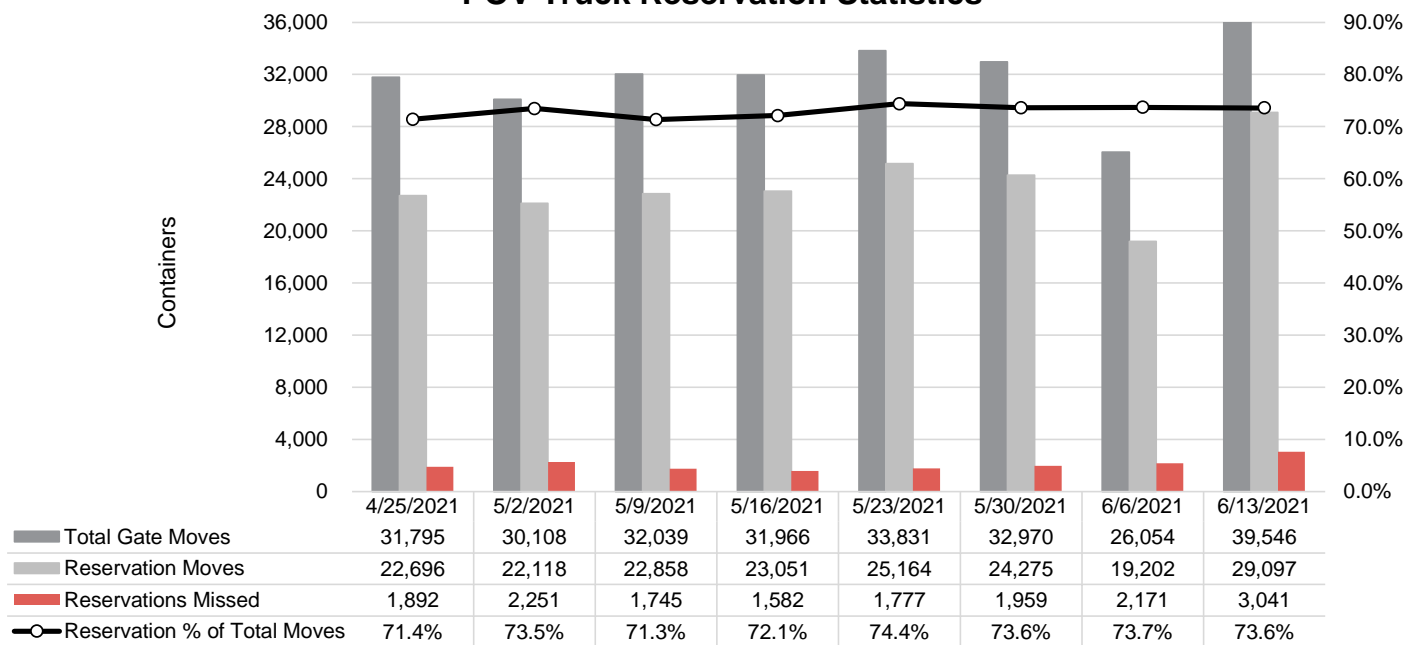

Port of Virginia Weekly Metrics

Gate Transactions

NIT Gate Transactions

VIG Gate Transactions

POV Gate Transactions

PPCY Gate Transactions

Please note: PPCY Gate Transactions are not included with POV Gate Transaction counts

Truck Reservation System and Hourly Transactions

NIT Truck Reservation Statistics

VIG Truck Reservation Statistics

POV Truck Reservation Statistics

POV Weekly Transactions by Terminal and Hour

Gate Containers and Dwell