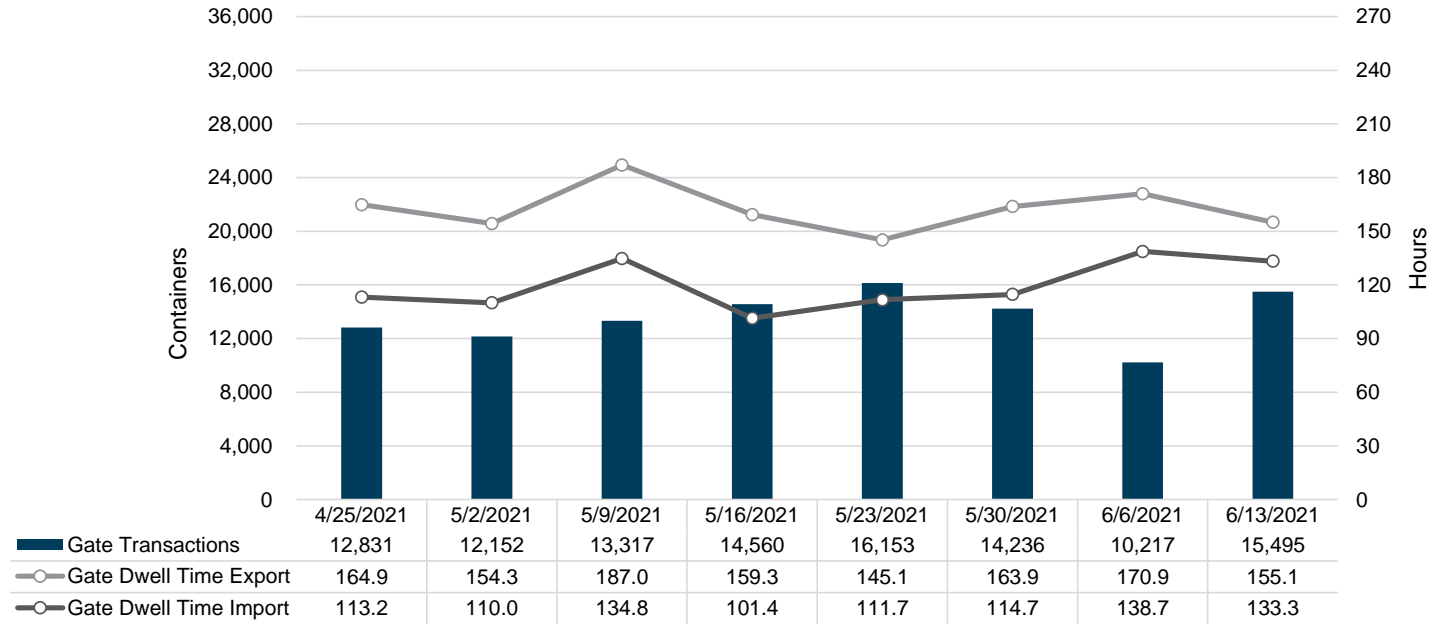

Gate Containers and Dwell

NIT Gate Containers and Dwell