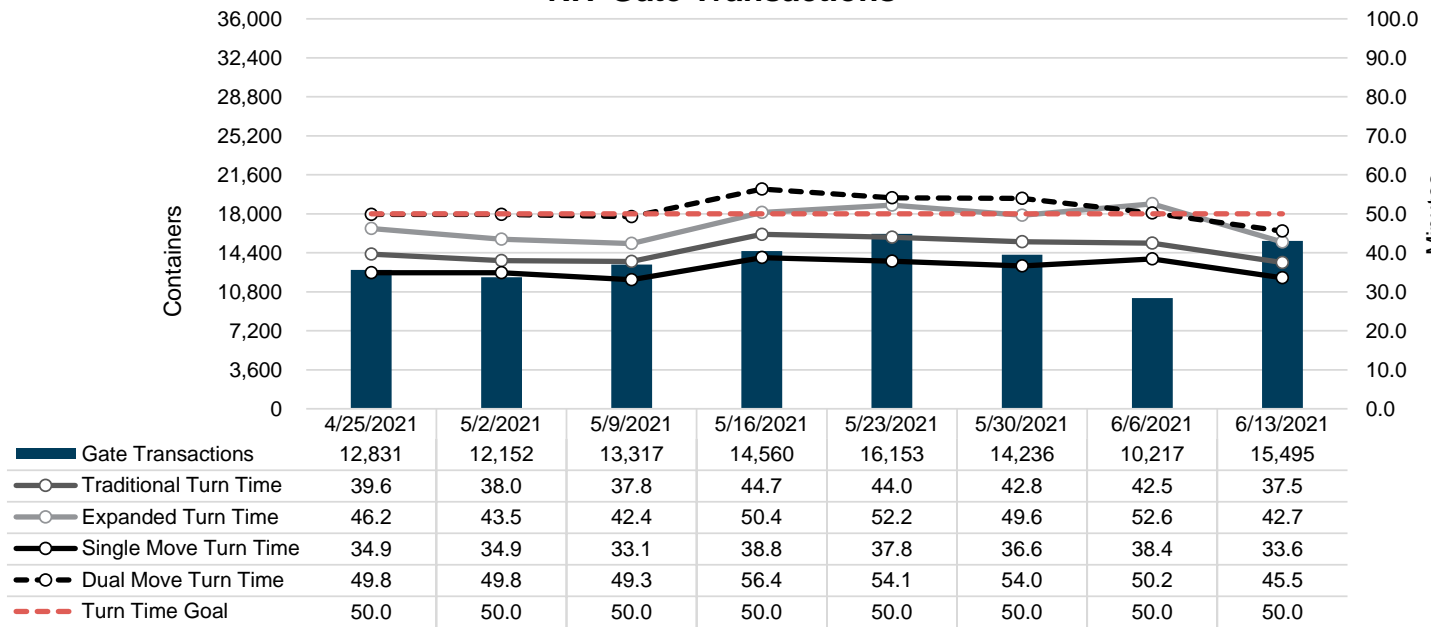

Port of Virginia Weekly Metrics

Gate Transactions

NIT Gate Transactions

VIG Gate Transactions

POV Gate Transactions

PPCY Gate Transactions

Please note: PPCY Gate Transactions are not included with POV Gate Transaction counts

Truck Reservation System and Hourly Transactions

NIT Truck Reservation Statistics

VIG Truck Reservation Statistics

POV Truck Reservation Statistics

POV Weekly Transactions by Terminal and Hour

Gate Containers and Dwell