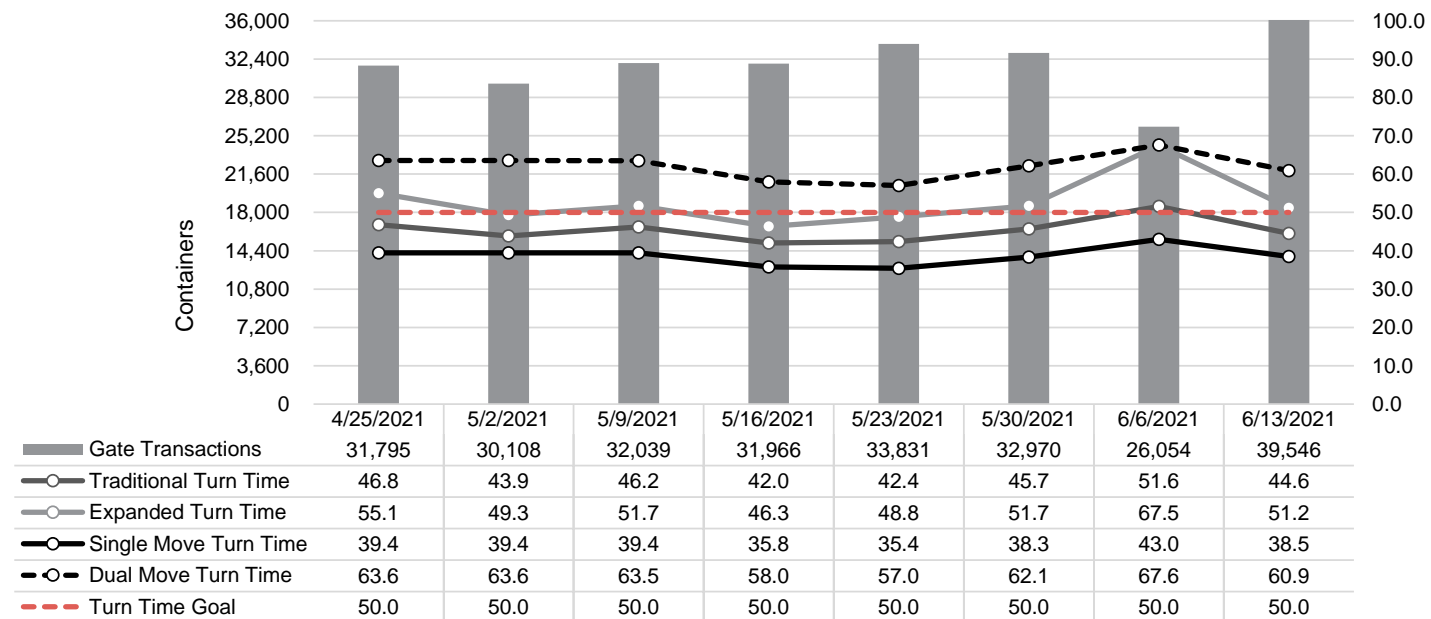

Port of Virginia Weekly Metrics

Gate Transactions

NIT Gate Transactions

VIG Gate Transactions

POV Gate Transactions

PPCY Gate Transactions

Please note: PPCY Gate Transactions are not included with POV Gate Transaction counts

Truck Reservation System and Hourly Transactions

NIT Truck Reservation Statistics

VIG Truck Reservation Statistics

POV Truck Reservation Statistics

POV Weekly Transactions by Terminal and Hour

Gate Containers and Dwell