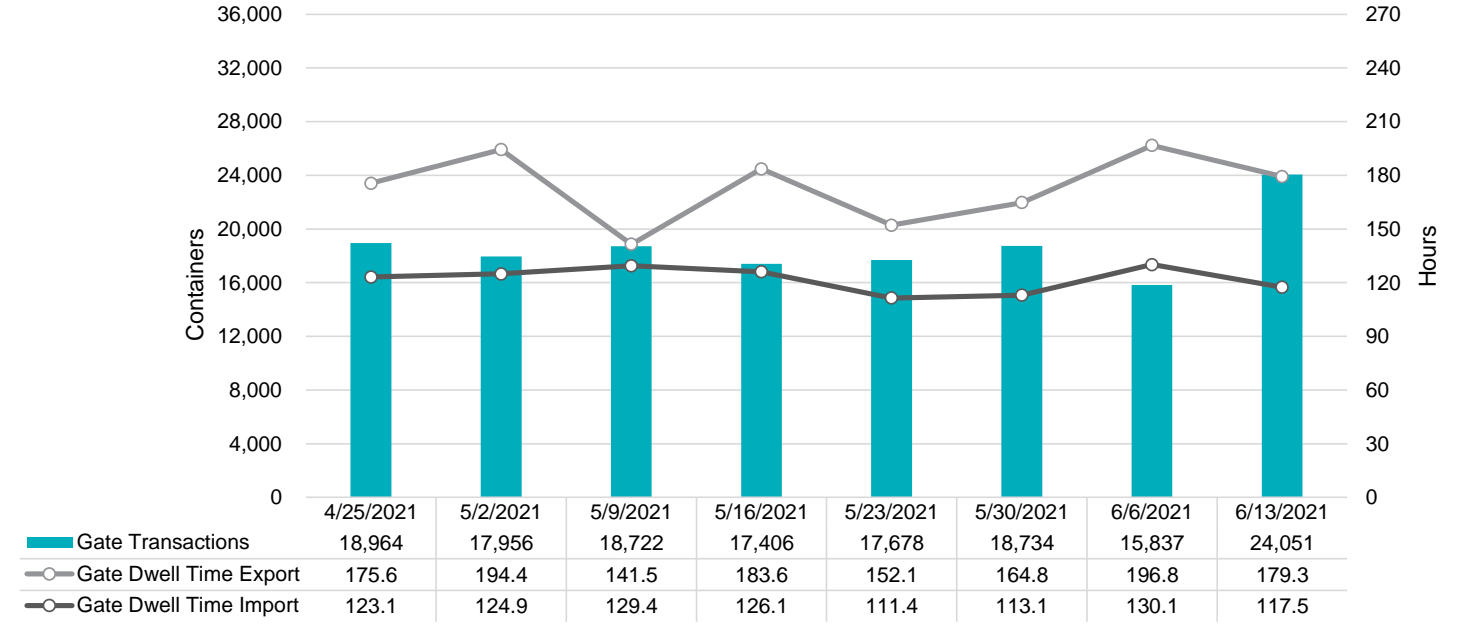

VIG Gate Containers and Dwell