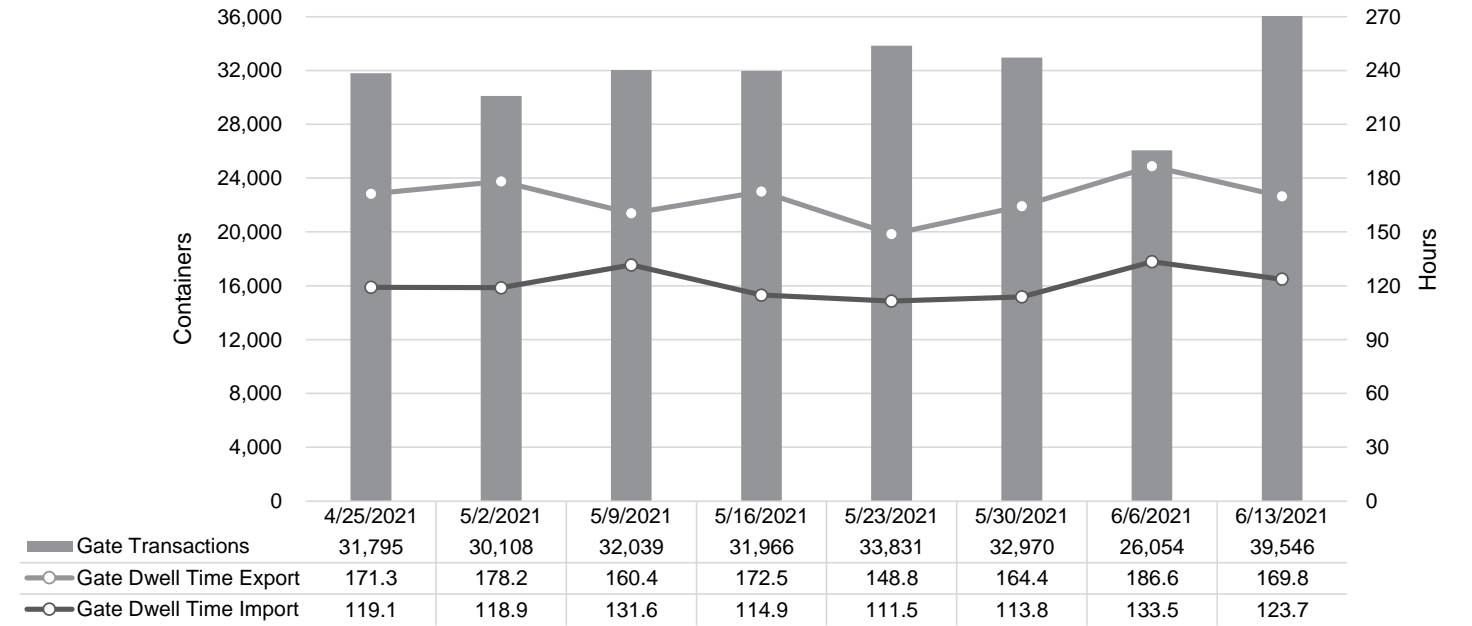

Truck Reservation System and Hourly Transactions

NIT Truck Reservation Statistics

VIG Truck Reservation Statistics

POV Truck Reservation Statistics

POV Weekly Transactions by Terminal and Hour

Gate Containers and Dwell

NIT Gate Containers and Dwell

VIG Gate Containers and Dwell

Gate Transactions

POV Gate Containers and Dwell

Rail Containers and Dwell

NIT Rail Containers and Dwell

VIG Rail Containers and Dwell

Rail Containers