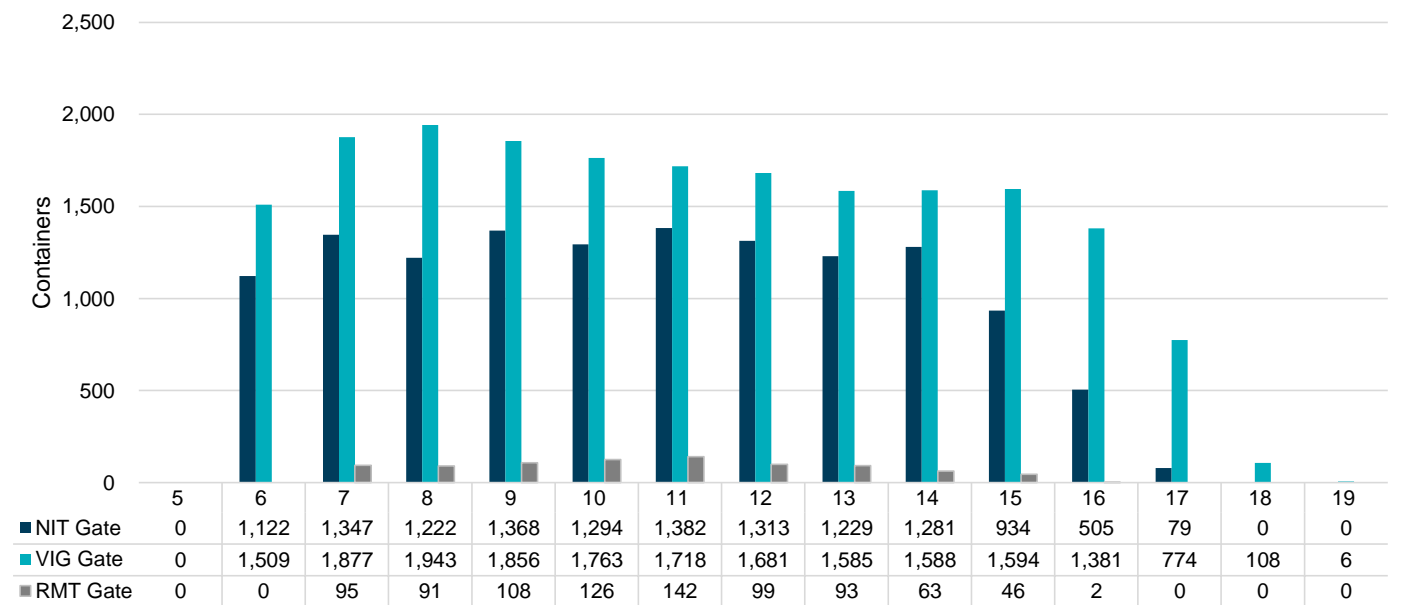

Port of Virginia Weekly Metrics

Gate Transactions

NIT Gate Transactions

VIG Gate Transactions

POV Gate Transactions

PPCY Gate Transactions

Please note: PPCY Gate Transactions are not included with POV Gate Transaction counts

Truck Reservation System and Hourly Transactions

NIT Truck Reservation Statistics

VIG Truck Reservation Statistics

POV Truck Reservation Statistics

POV Weekly Transactions by Terminal and Hour

Gate Containers and Dwell

NIT Gate Containers and Dwell

VIG Gate Containers and Dwell

Gate Transactions

POV Gate Containers and Dwell

Rail Containers and Dwell

NIT Rail Containers and Dwell

VIG Rail Containers and Dwell

Rail Containers