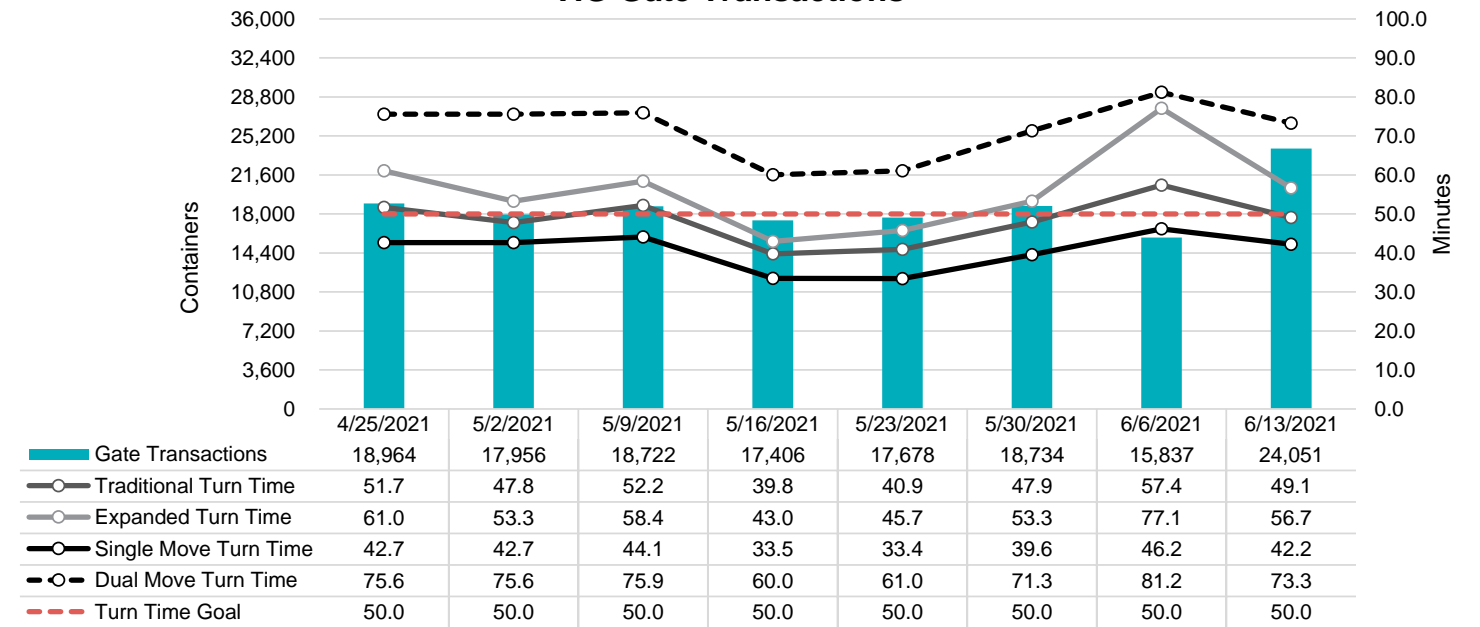

Port of Virginia Weekly Metrics

Gate Transactions

NIT Gate Transactions

VIG Gate Transactions

POV Gate Transactions

PPCY Gate Transactions

Please note: PPCY Gate Transactions are not included with POV Gate Transaction counts

Truck Reservation System and Hourly Transactions

NIT Truck Reservation Statistics

VIG Truck Reservation Statistics

POV Truck Reservation Statistics

POV Weekly Transactions by Terminal and Hour

Gate Containers and Dwell