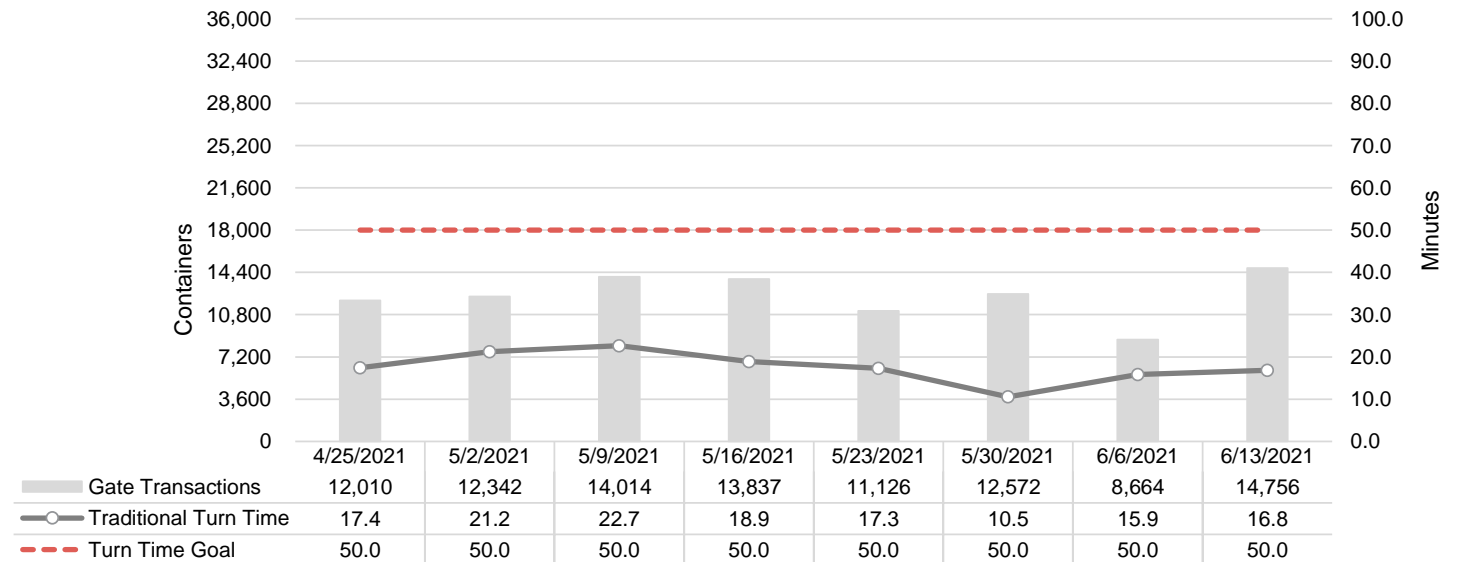

Port of Virginia Weekly Metrics

Gate Transactions

NIT Gate Transactions

VIG Gate Transactions

POV Gate Transactions

PPCY Gate Transactions

Please note: PPCY Gate Transactions are not included with POV Gate Transaction counts

Truck Reservation System and Hourly Transactions

NIT Truck Reservation Statistics

VIG Truck Reservation Statistics

POV Truck Reservation Statistics

POV Weekly Transactions by Terminal and Hour

Gate Containers and Dwell