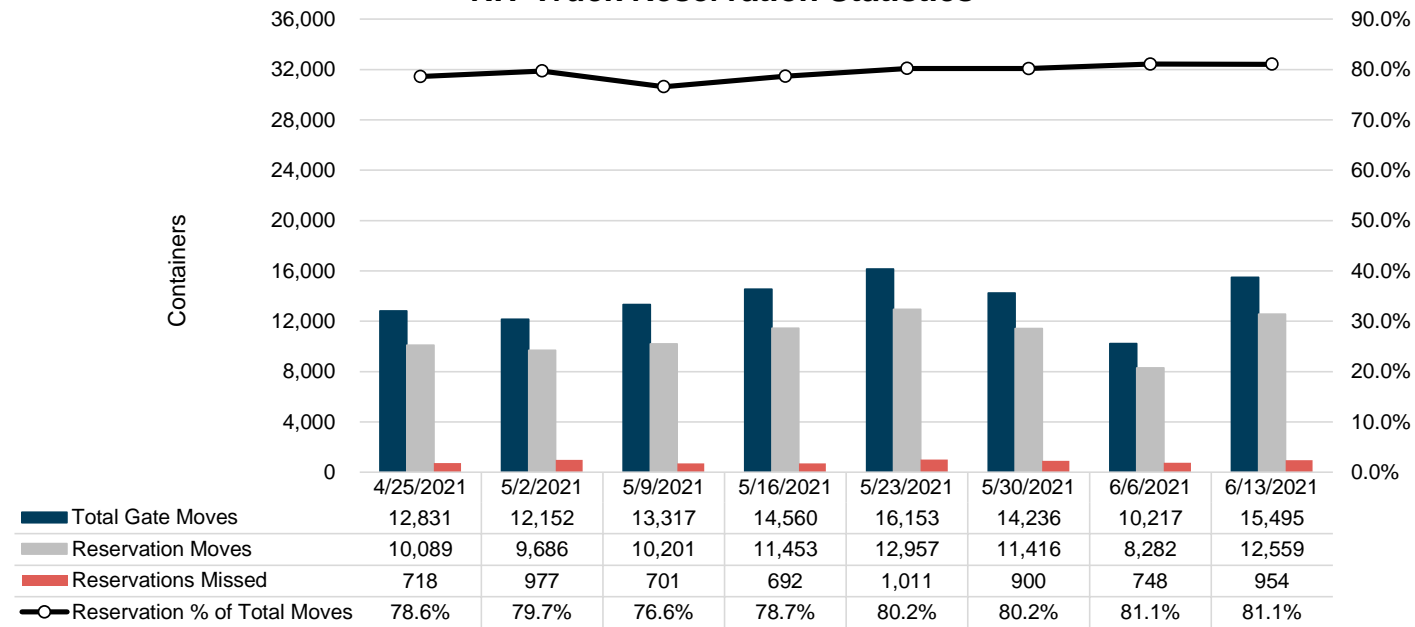

Port of Virginia Weekly Metrics

Gate Transactions

NIT Gate Transactions

VIG Gate Transactions

POV Gate Transactions

PPCY Gate Transactions

Please note: PPCY Gate Transactions are not included with POV Gate Transaction counts

Truck Reservation System and Hourly Transactions

NIT Truck Reservation Statistics

VIG Truck Reservation Statistics

POV Truck Reservation Statistics

POV Weekly Transactions by Terminal and Hour

Gate Containers and Dwell