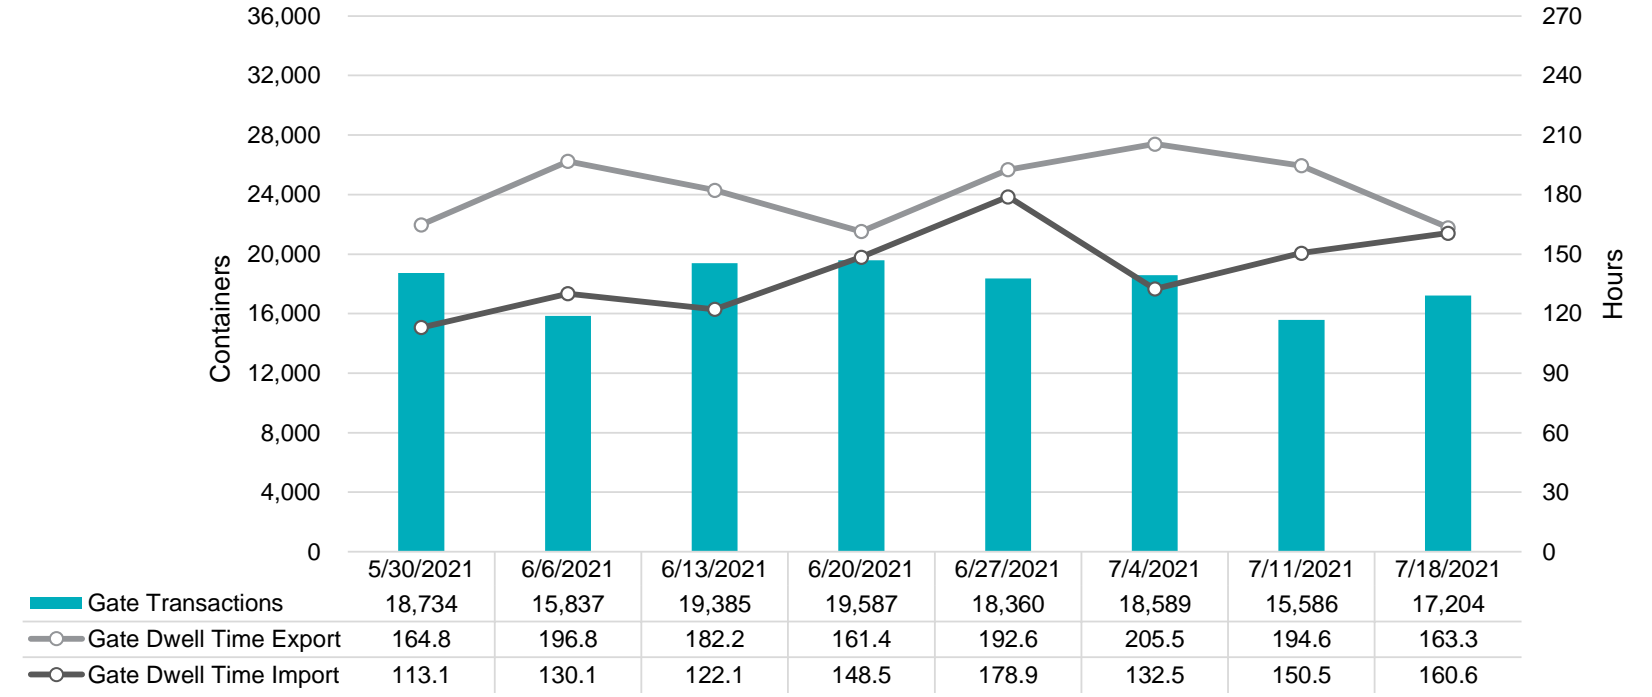

VIG Gate Containers and Dwell