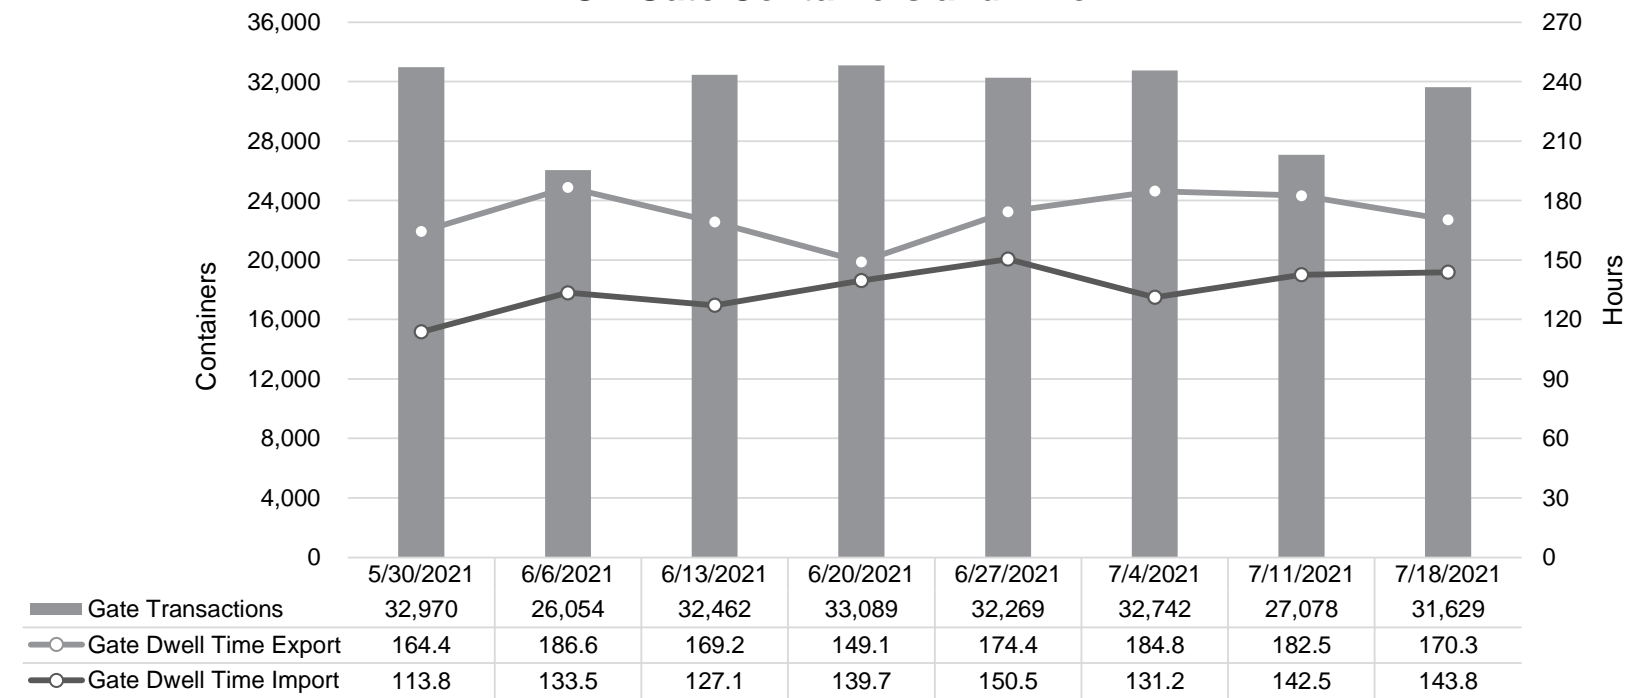

Truck Reservation System and Hourly Transactions

NIT Truck Reservation Statistics

VIG Truck Reservation Statistics

POV Truck Reservation Statistics

POV Weekly Transactions by Terminal and Hour

Gate Containers and Dwell

NIT Gate Containers and Dwell

VIG Gate Containers and Dwell

Gate Transactions

POV Gate Containers and Dwell

Rail Containers and Dwell

NIT Rail Containers and Dwell

VIG Rail Containers and Dwell

Rail Containers