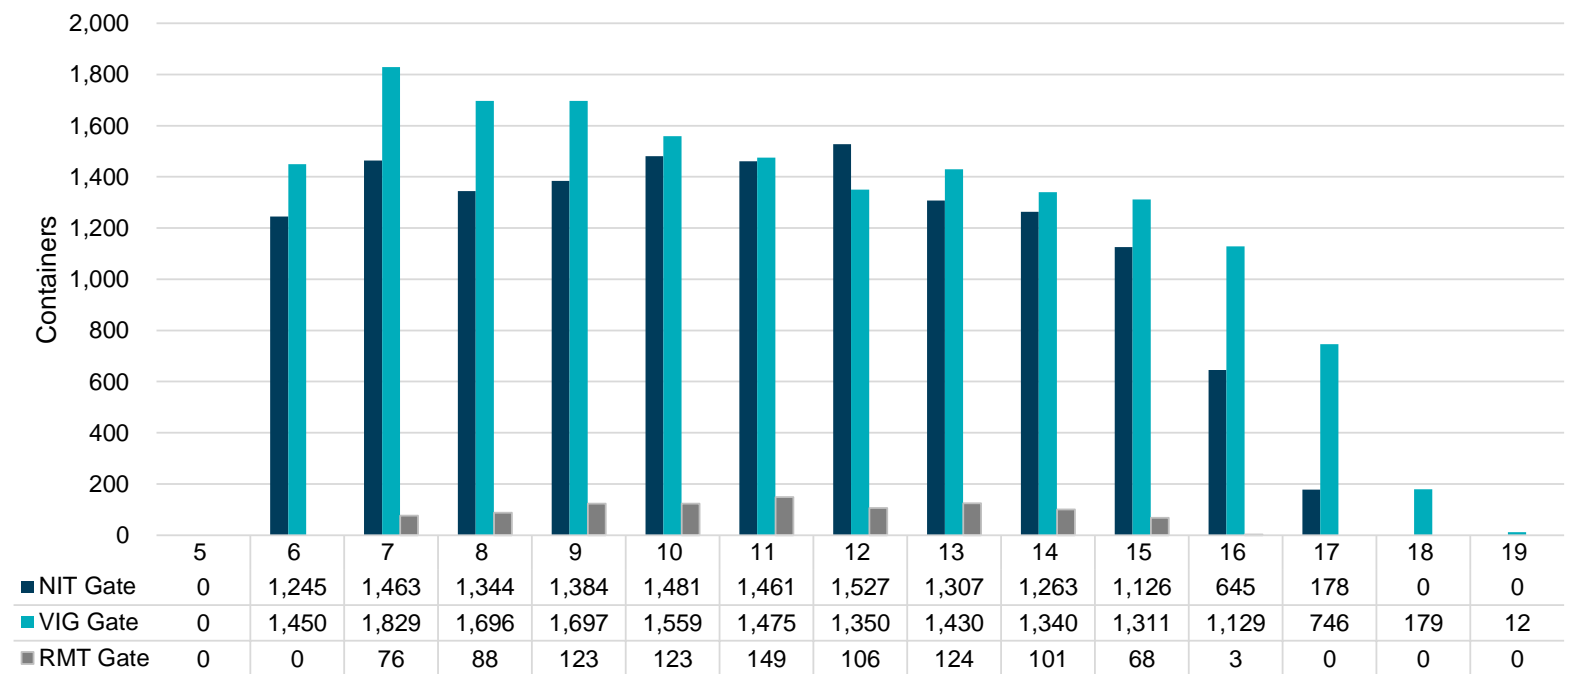

Port of Virginia Weekly Metrics

Gate Transactions

NIT Gate Transactions

VIG Gate Transactions

POV Gate Transactions

PPCY Gate Transactions

Please note: PPCY Gate Transactions are not included with POV Gate Transaction counts

Truck Reservation System and Hourly Transactions

NIT Truck Reservation Statistics

VIG Truck Reservation Statistics

POV Truck Reservation Statistics

POV Weekly Transactions by Terminal and Hour

Gate Containers and Dwell

NIT Gate Containers and Dwell

VIG Gate Containers and Dwell

Gate Transactions

POV Gate Containers and Dwell

Rail Containers and Dwell

NIT Rail Containers and Dwell

VIG Rail Containers and Dwell

Rail Containers