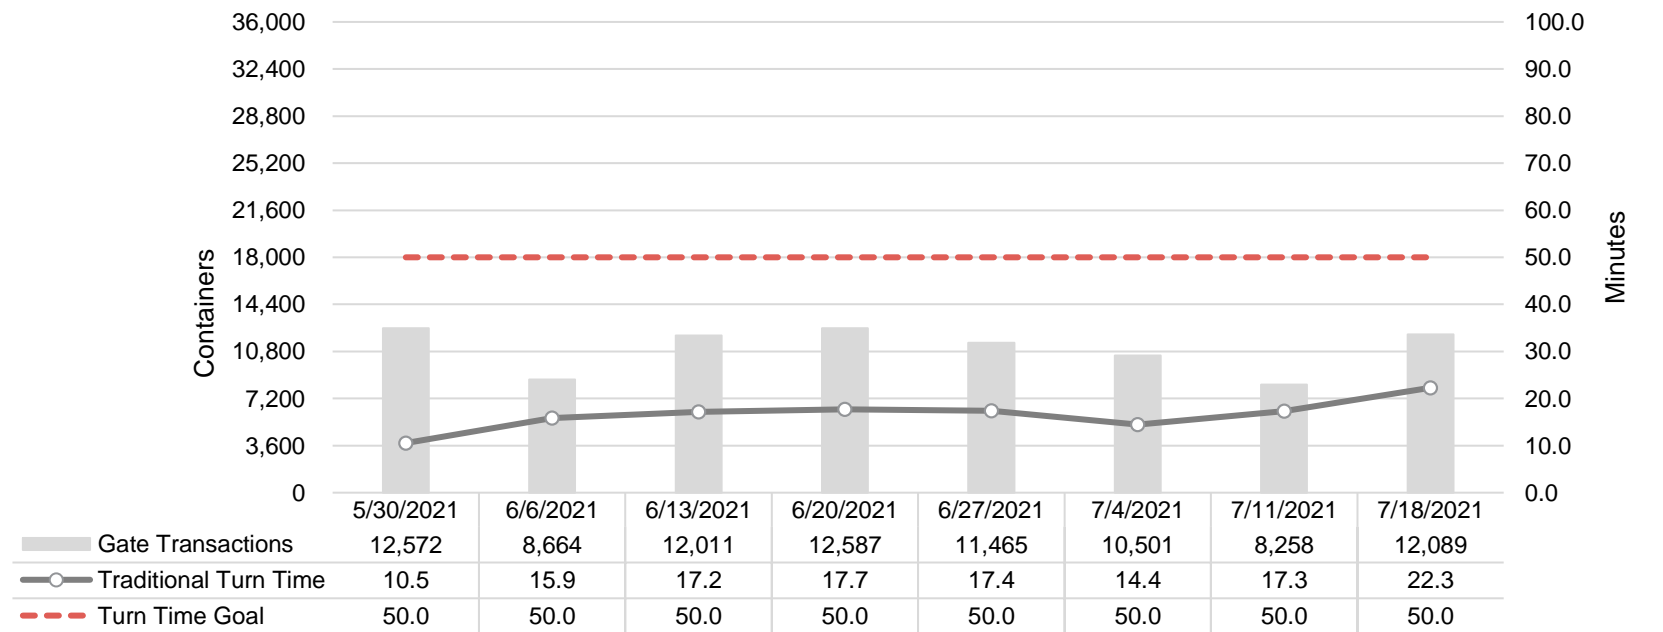

Port of Virginia Weekly Metrics

Gate Transactions

NIT Gate Transactions

VIG Gate Transactions

POV Gate Transactions

PPCY Gate Transactions

Please note: PPCY Gate Transactions are not included with POV Gate Transaction counts

Truck Reservation System and Hourly Transactions

NIT Truck Reservation Statistics

VIG Truck Reservation Statistics

POV Truck Reservation Statistics

POV Weekly Transactions by Terminal and Hour

Gate Containers and Dwell