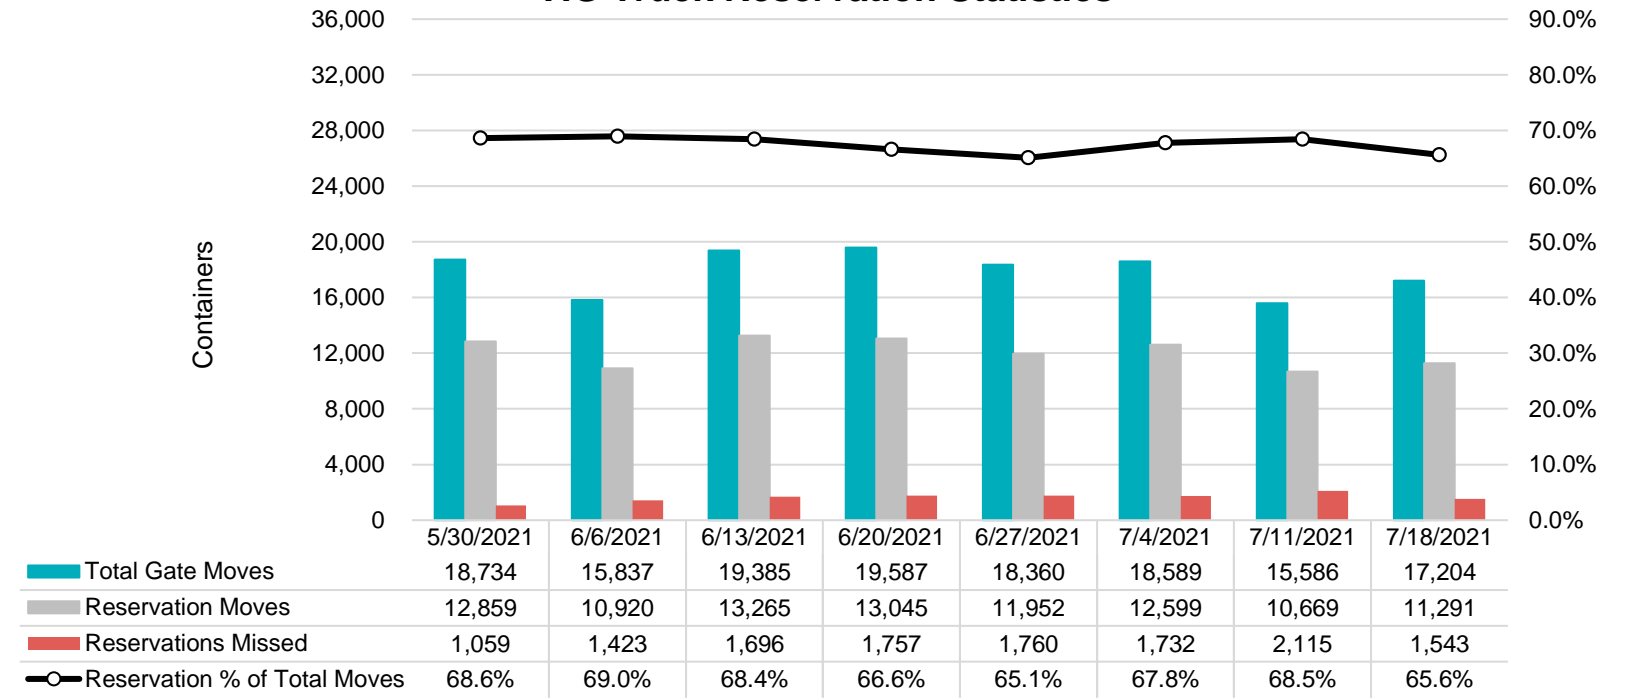

Port of Virginia Weekly Metrics

Gate Transactions

NIT Gate Transactions

VIG Gate Transactions

POV Gate Transactions

PPCY Gate Transactions

Please note: PPCY Gate Transactions are not included with POV Gate Transaction counts

Truck Reservation System and Hourly Transactions

NIT Truck Reservation Statistics

VIG Truck Reservation Statistics

POV Truck Reservation Statistics

POV Weekly Transactions by Terminal and Hour

Gate Containers and Dwell