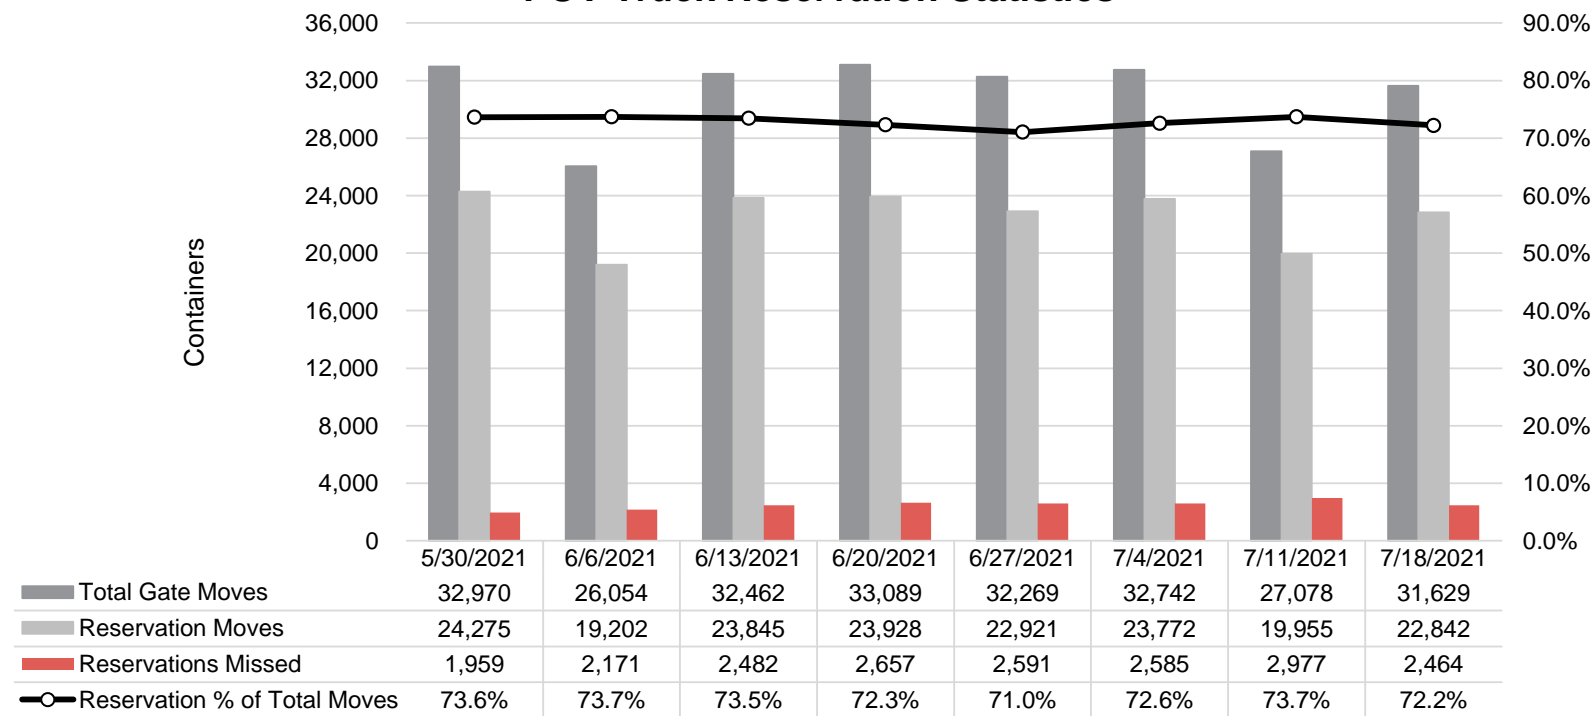

Port of Virginia Weekly Metrics

Gate Transactions

NIT Gate Transactions

VIG Gate Transactions

POV Gate Transactions

PPCY Gate Transactions

Please note: PPCY Gate Transactions are not included with POV Gate Transaction counts

Truck Reservation System and Hourly Transactions

NIT Truck Reservation Statistics

VIG Truck Reservation Statistics

POV Truck Reservation Statistics

POV Weekly Transactions by Terminal and Hour

Gate Containers and Dwell

NIT Gate Containers and Dwell

VIG Gate Containers and Dwell

Gate Transactions

POV Gate Containers and Dwell

Rail Containers and Dwell

NIT Rail Containers and Dwell

VIG Rail Containers and Dwell

Rail Containers