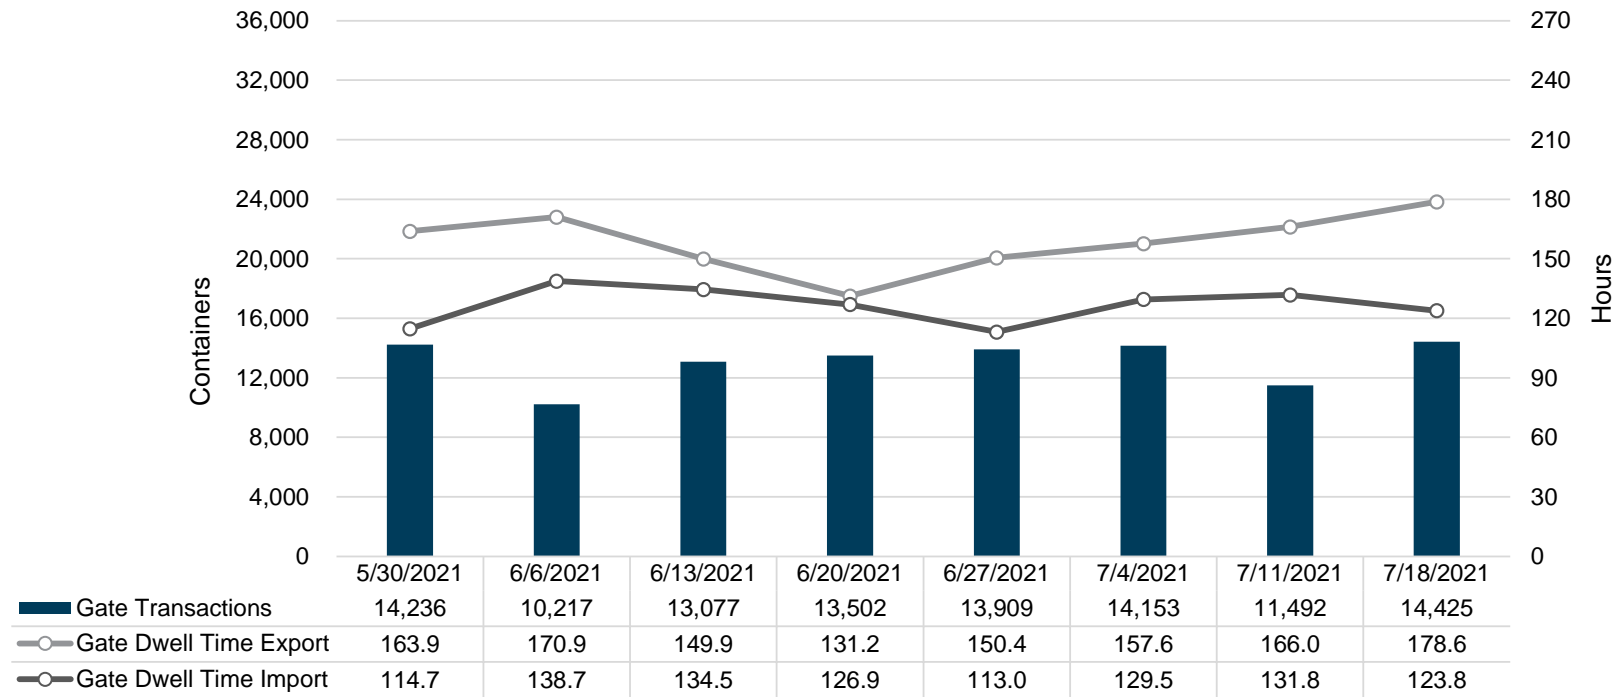

Gate Containers and Dwell

NIT Gate Containers and Dwell