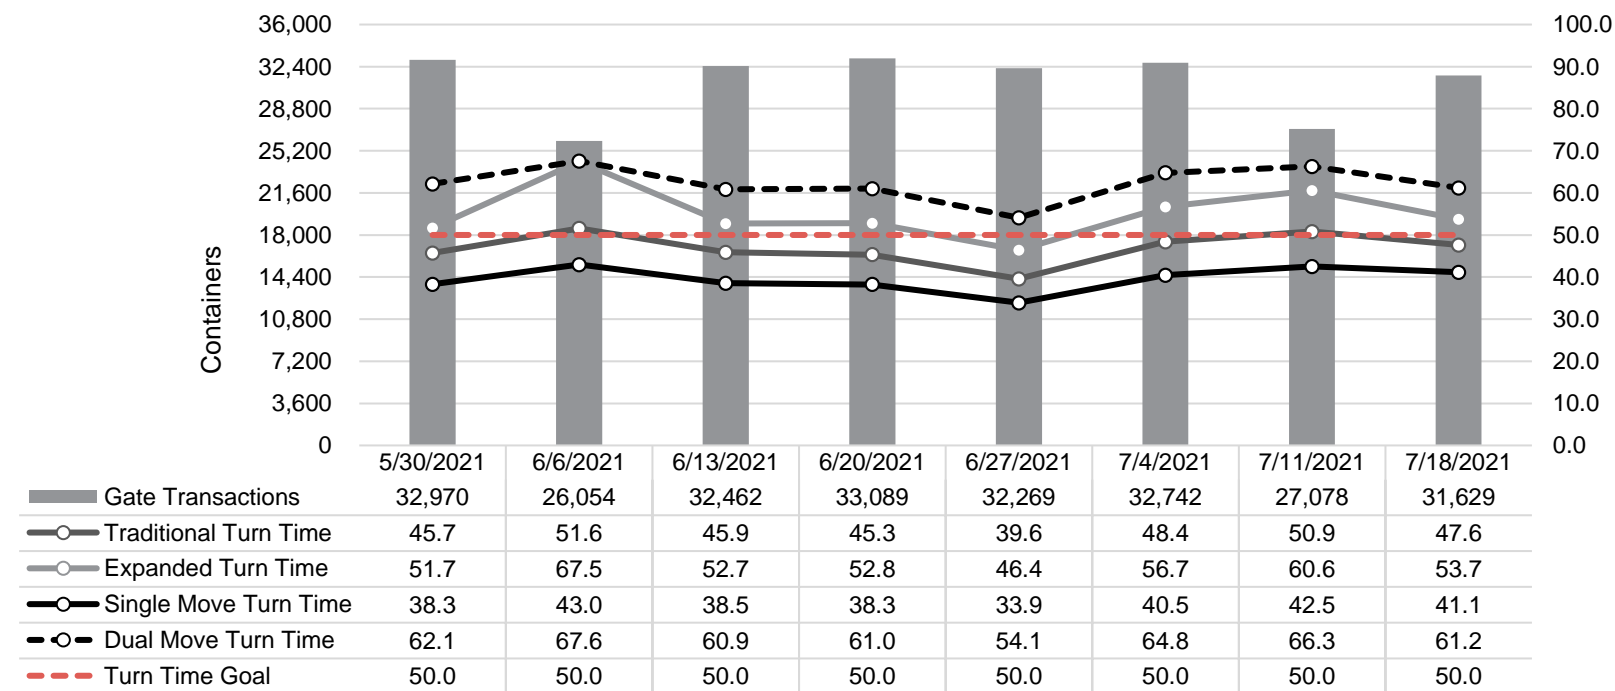

Port of Virginia Weekly Metrics

Gate Transactions

NIT Gate Transactions

VIG Gate Transactions

POV Gate Transactions

PPCY Gate Transactions

Please note: PPCY Gate Transactions are not included with POV Gate Transaction counts

Truck Reservation System and Hourly Transactions

NIT Truck Reservation Statistics

VIG Truck Reservation Statistics

POV Truck Reservation Statistics

POV Weekly Transactions by Terminal and Hour

Gate Containers and Dwell