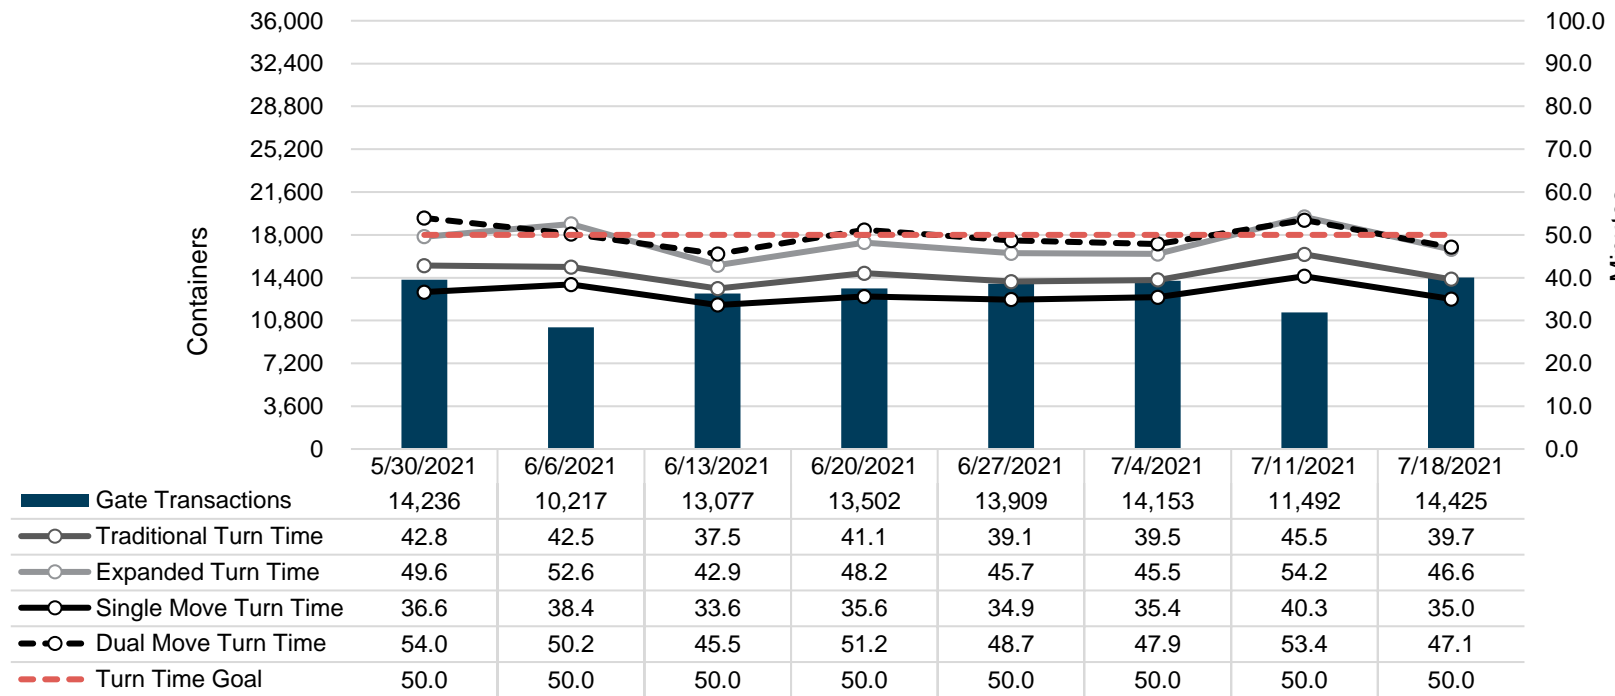

Port of Virginia Weekly Metrics

Gate Transactions

NIT Gate Transactions

VIG Gate Transactions

POV Gate Transactions

PPCY Gate Transactions

Please note: PPCY Gate Transactions are not included with POV Gate Transaction counts

Truck Reservation System and Hourly Transactions

NIT Truck Reservation Statistics

VIG Truck Reservation Statistics

POV Truck Reservation Statistics

POV Weekly Transactions by Terminal and Hour

Gate Containers and Dwell