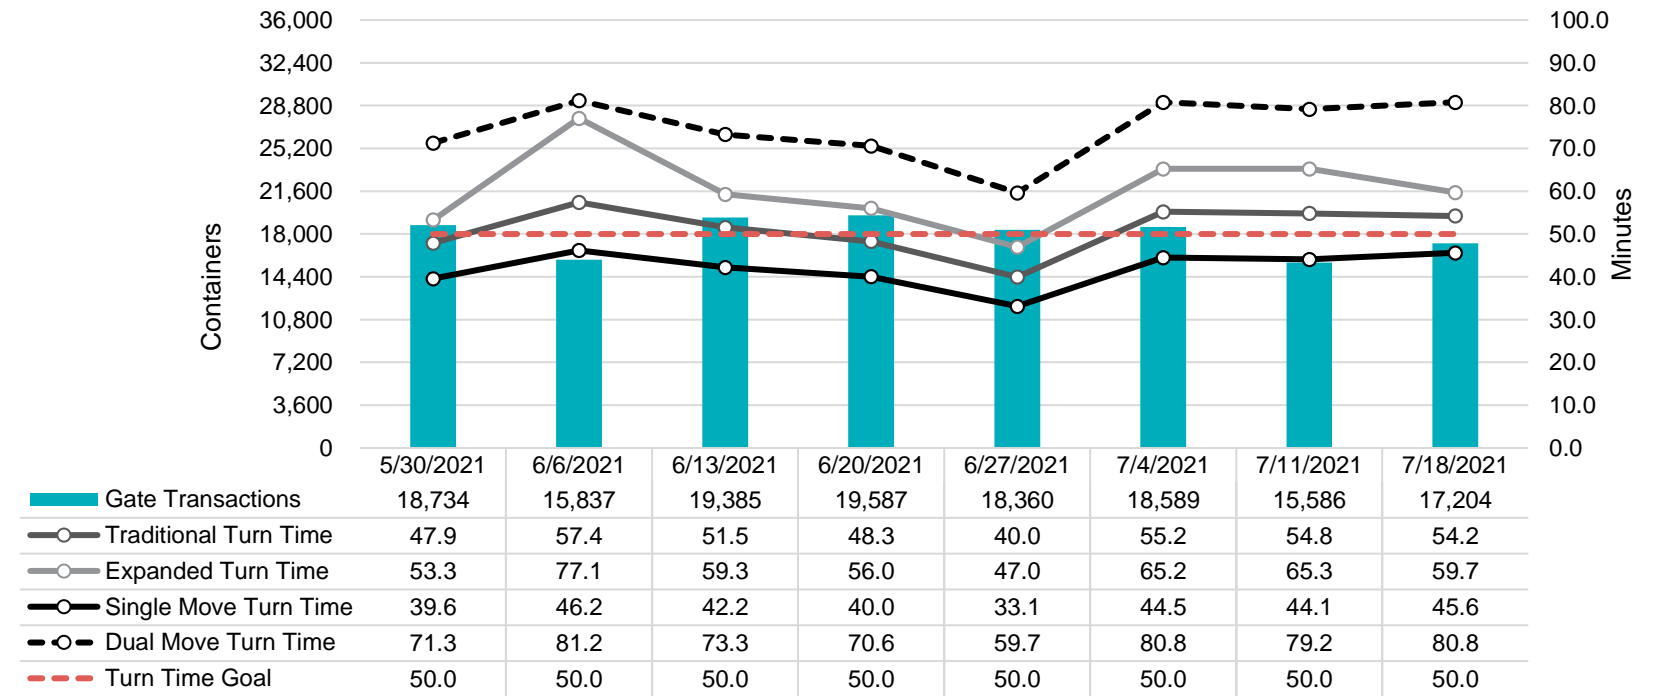

Port of Virginia Weekly Metrics

Gate Transactions

NIT Gate Transactions

VIG Gate Transactions

POV Gate Transactions

PPCY Gate Transactions

Please note: PPCY Gate Transactions are not included with POV Gate Transaction counts

Truck Reservation System and Hourly Transactions

NIT Truck Reservation Statistics

VIG Truck Reservation Statistics

POV Truck Reservation Statistics

POV Weekly Transactions by Terminal and Hour

Gate Containers and Dwell