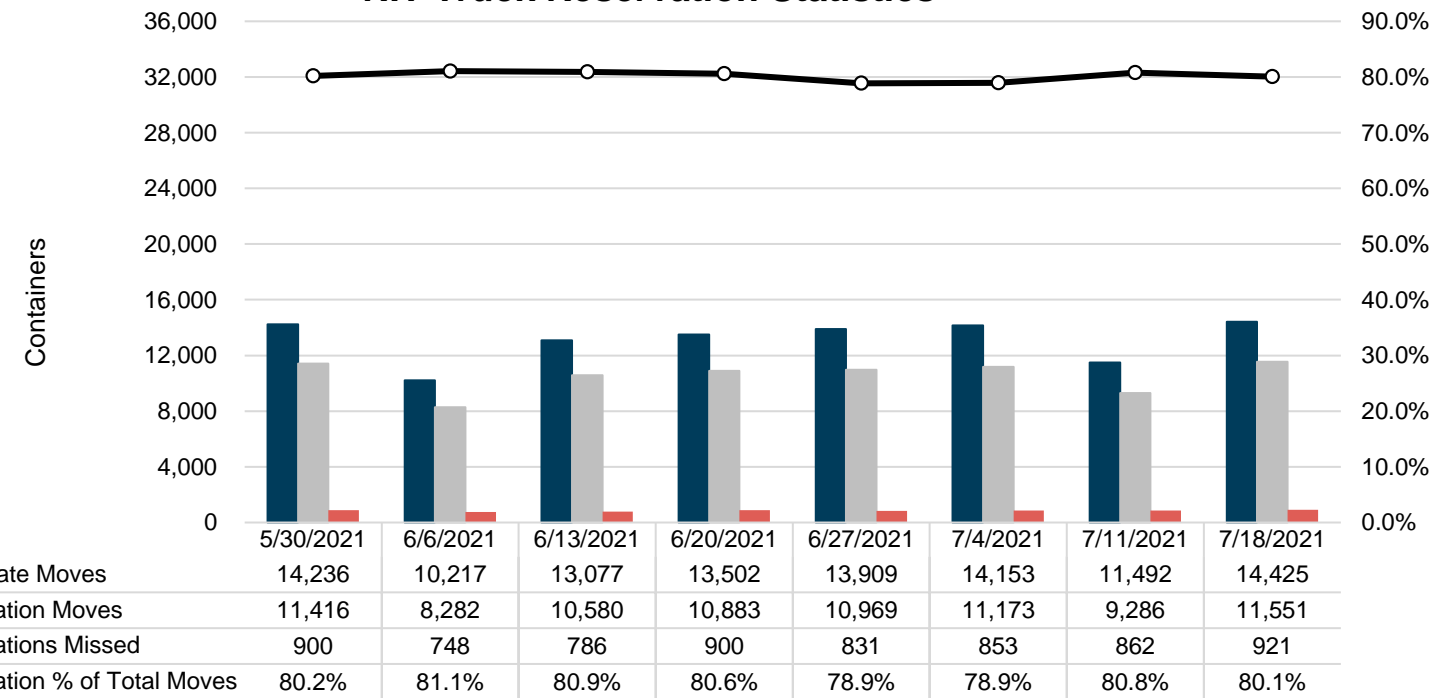

Port of Virginia Weekly Metrics

Gate Transactions

NIT Gate Transactions

VIG Gate Transactions

POV Gate Transactions

PPCY Gate Transactions

Please note: PPCY Gate Transactions are not included with POV Gate Transaction counts

Truck Reservation System and Hourly Transactions

NIT Truck Reservation Statistics

VIG Truck Reservation Statistics

POV Truck Reservation Statistics

POV Weekly Transactions by Terminal and Hour

Gate Containers and Dwell