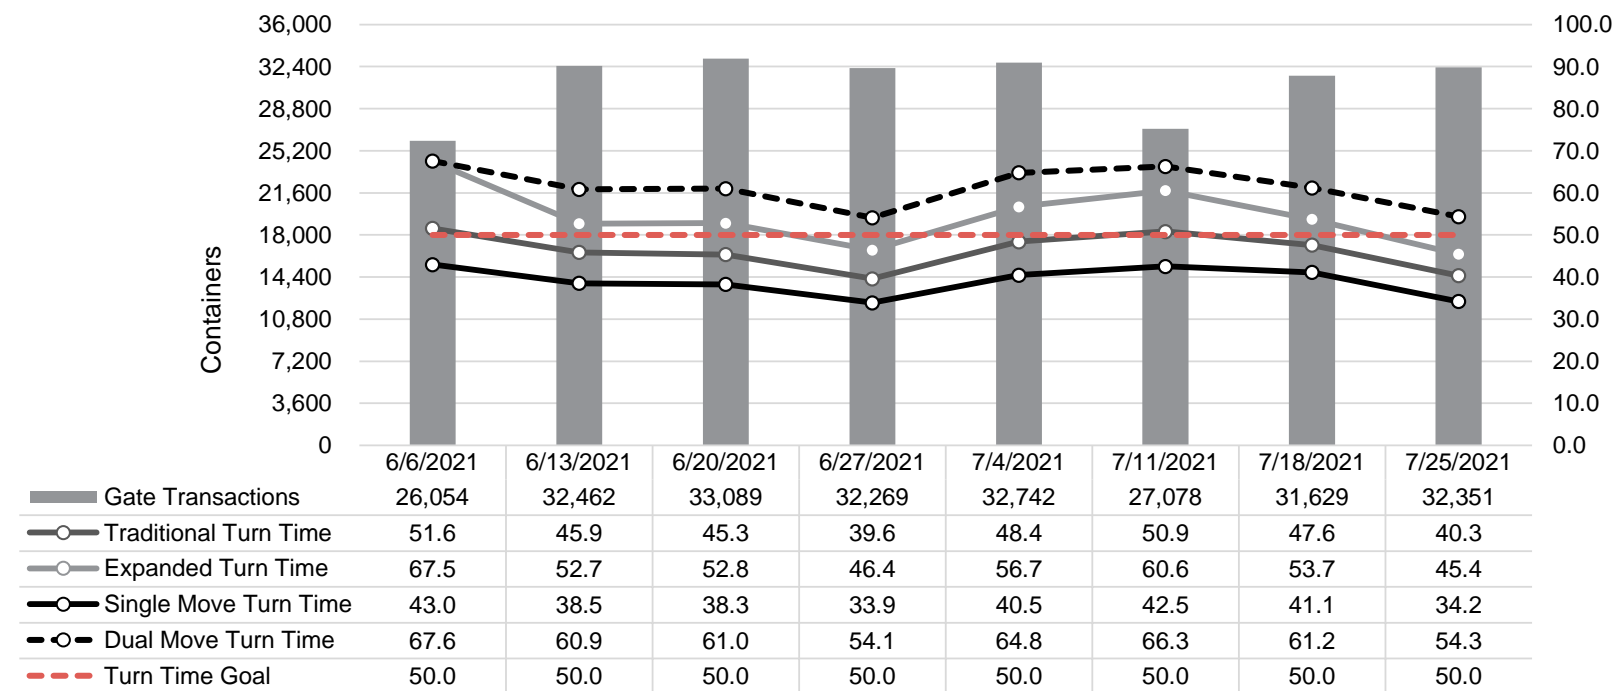

Port of Virginia Weekly Metrics

Gate Transactions

NIT Gate Transactions

VIG Gate Transactions

POV Gate Transactions

PPCY Gate Transactions

Please note: PPCY Gate Transactions are not included with POV Gate Transaction counts

Truck Reservation System and Hourly Transactions

NIT Truck Reservation Statistics

VIG Truck Reservation Statistics

POV Truck Reservation Statistics

POV Weekly Transactions by Terminal and Hour

Gate Containers and Dwell