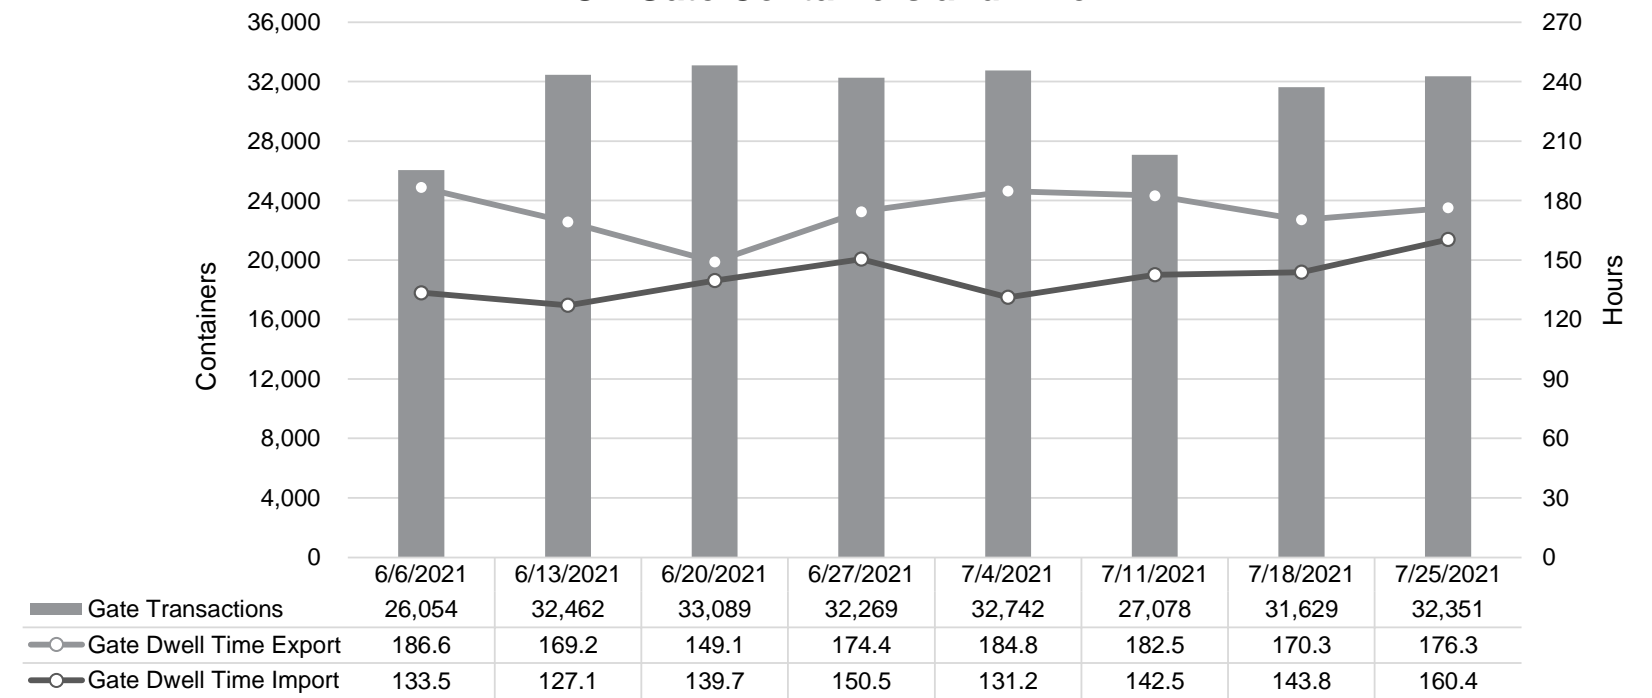

Truck Reservation System and Hourly Transactions

NIT Truck Reservation Statistics

VIG Truck Reservation Statistics

POV Truck Reservation Statistics

POV Weekly Transactions by Terminal and Hour

Gate Containers and Dwell

NIT Gate Containers and Dwell

VIG Gate Containers and Dwell

Gate Transactions

POV Gate Containers and Dwell

Rail Containers and Dwell

NIT Rail Containers and Dwell

VIG Rail Containers and Dwell

Rail Containers