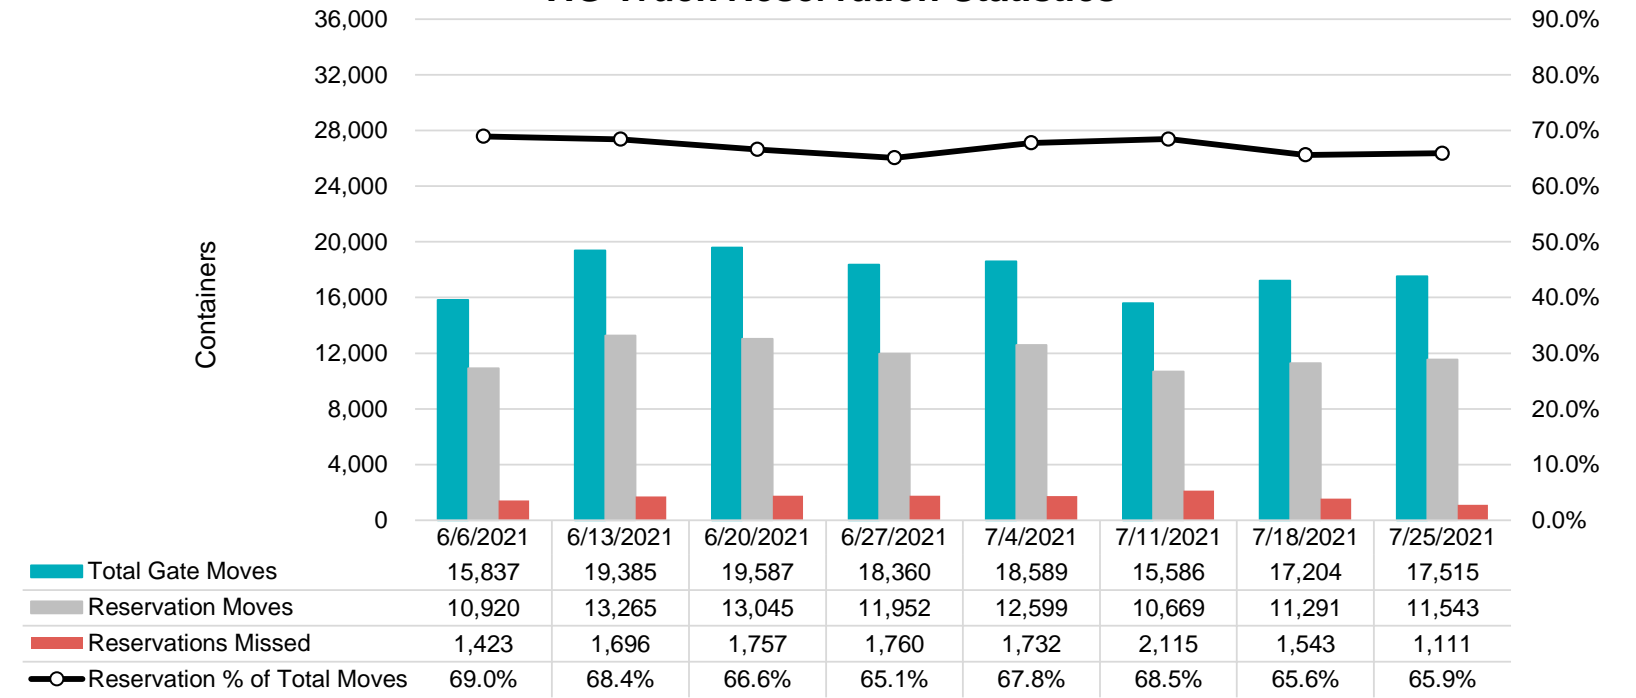

Port of Virginia Weekly Metrics

Gate Transactions

NIT Gate Transactions

VIG Gate Transactions

POV Gate Transactions

PPCY Gate Transactions

Please note: PPCY Gate Transactions are not included with POV Gate Transaction counts

Truck Reservation System and Hourly Transactions

NIT Truck Reservation Statistics

VIG Truck Reservation Statistics

POV Truck Reservation Statistics

POV Weekly Transactions by Terminal and Hour

Gate Containers and Dwell