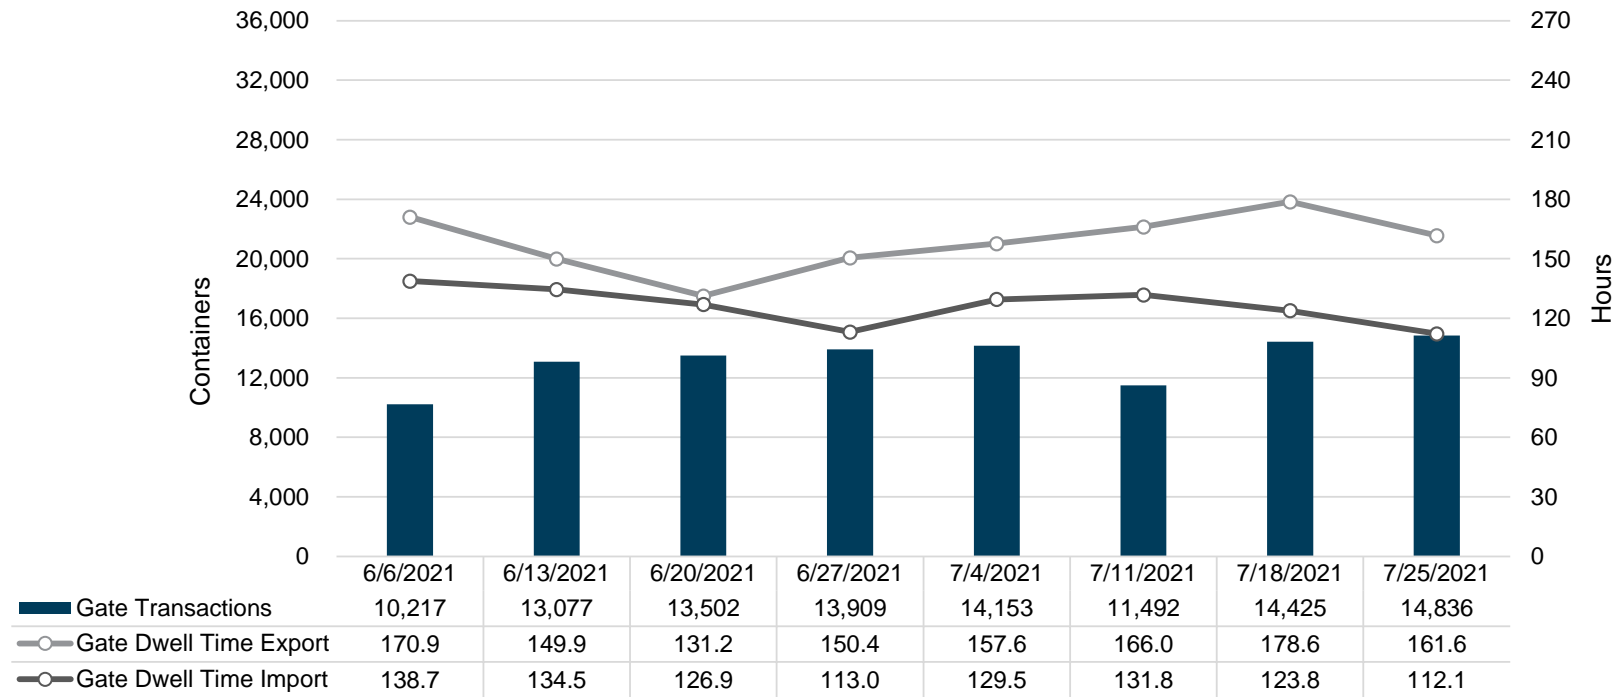

Gate Containers and Dwell

NIT Gate Containers and Dwell