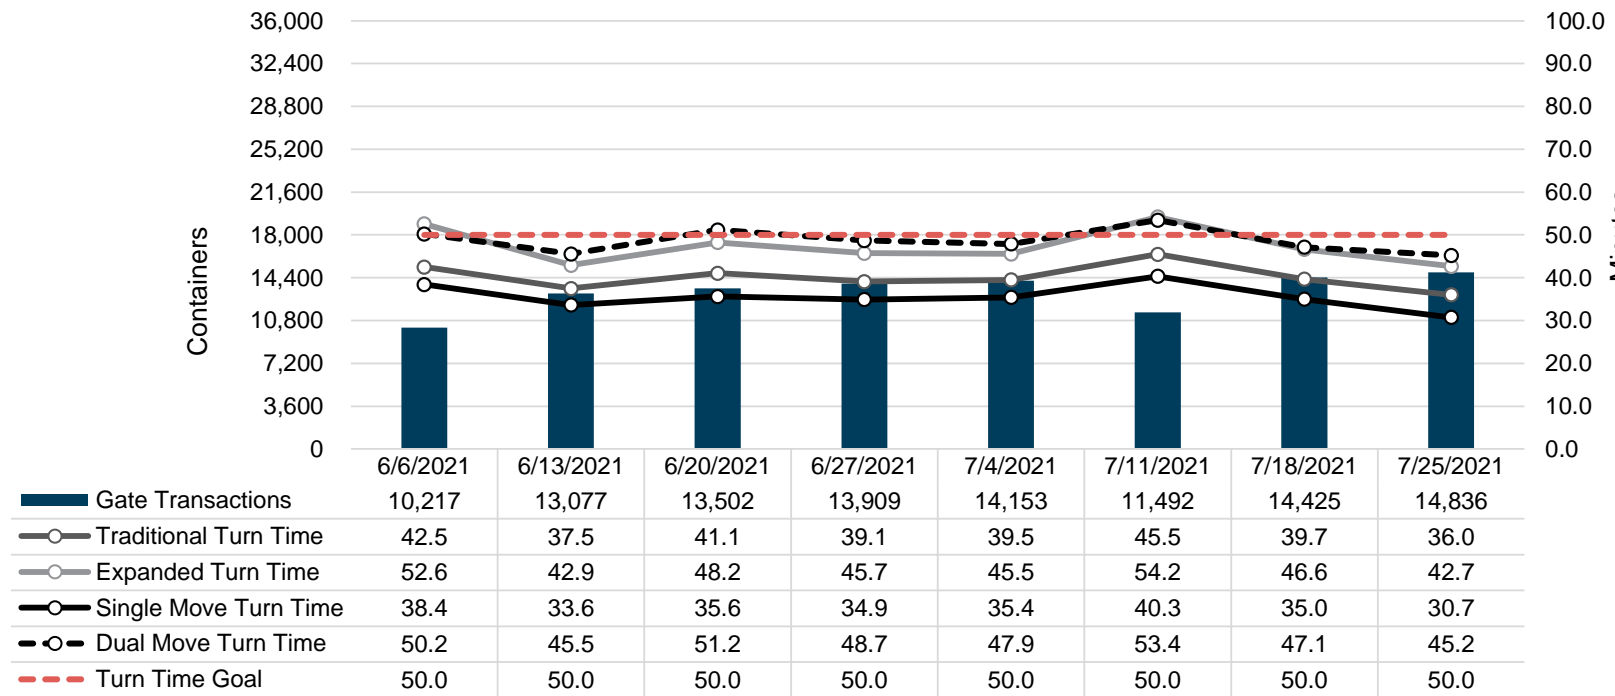

Port of Virginia Weekly Metrics

Gate Transactions

NIT Gate Transactions

VIG Gate Transactions

POV Gate Transactions

PPCY Gate Transactions

Please note: PPCY Gate Transactions are not included with POV Gate Transaction counts

Truck Reservation System and Hourly Transactions

NIT Truck Reservation Statistics

VIG Truck Reservation Statistics

POV Truck Reservation Statistics

POV Weekly Transactions by Terminal and Hour

Gate Containers and Dwell