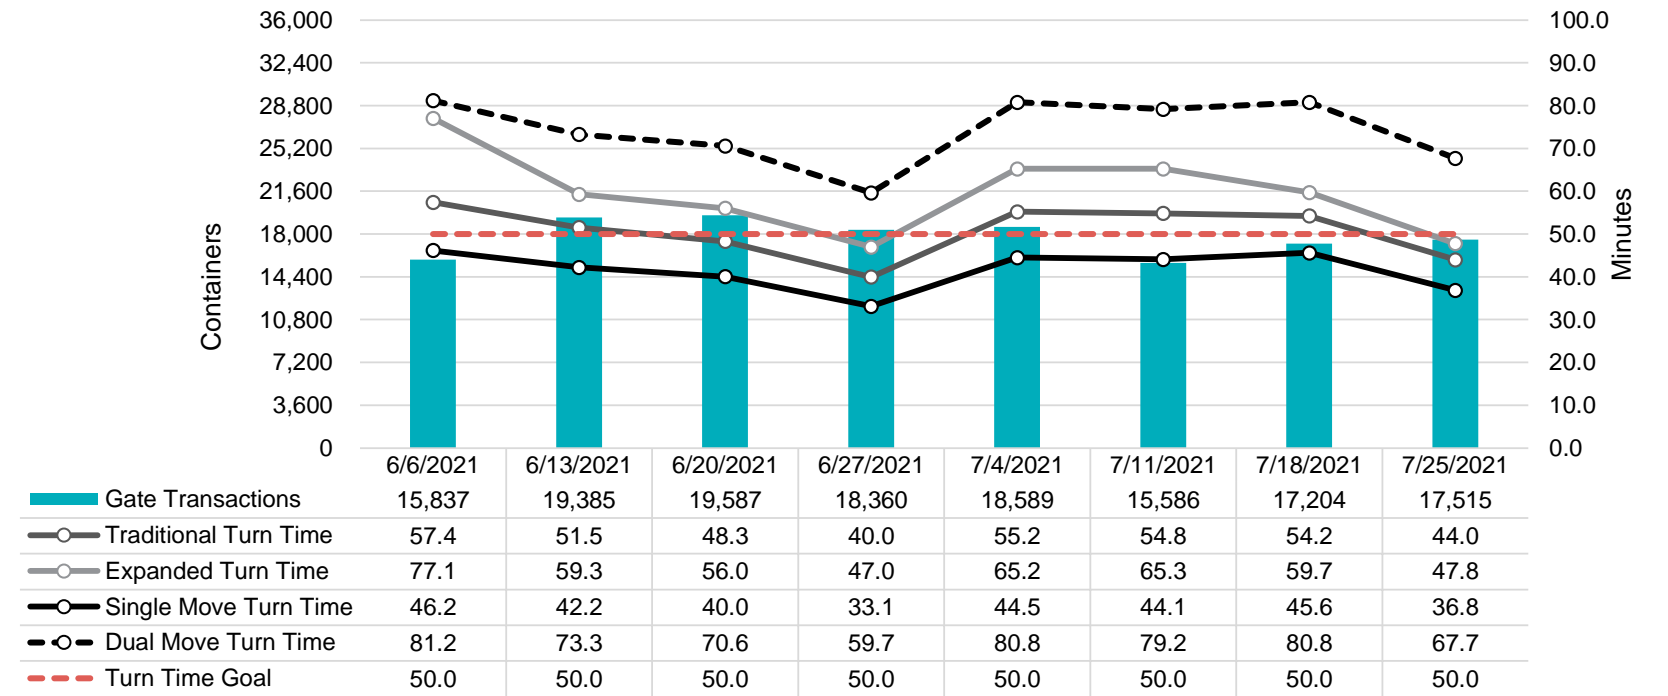

Port of Virginia Weekly Metrics

Gate Transactions

NIT Gate Transactions

VIG Gate Transactions

POV Gate Transactions

PPCY Gate Transactions

Please note: PPCY Gate Transactions are not included with POV Gate Transaction counts

Truck Reservation System and Hourly Transactions

NIT Truck Reservation Statistics

VIG Truck Reservation Statistics

POV Truck Reservation Statistics

POV Weekly Transactions by Terminal and Hour

Gate Containers and Dwell