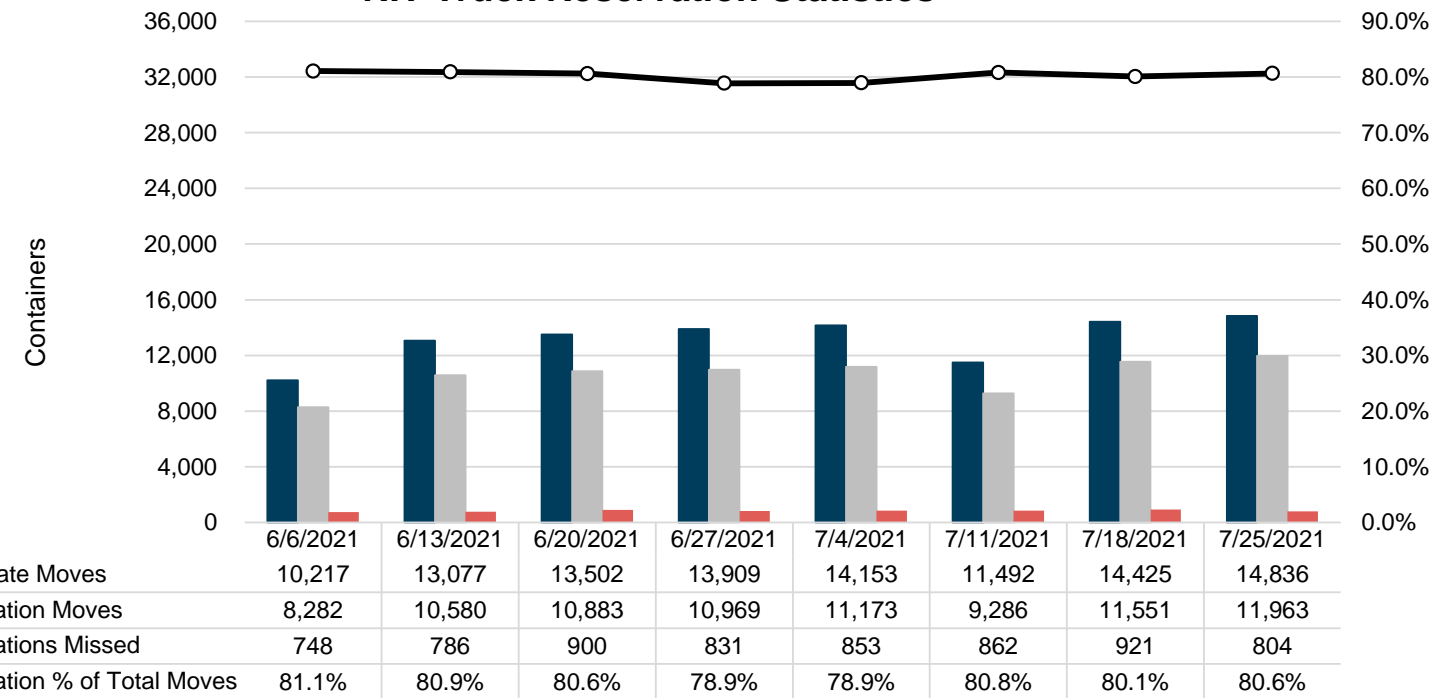

Port of Virginia Weekly Metrics

Gate Transactions

NIT Gate Transactions

VIG Gate Transactions

POV Gate Transactions

PPCY Gate Transactions

Please note: PPCY Gate Transactions are not included with POV Gate Transaction counts

Truck Reservation System and Hourly Transactions

NIT Truck Reservation Statistics

VIG Truck Reservation Statistics

POV Truck Reservation Statistics

POV Weekly Transactions by Terminal and Hour

Gate Containers and Dwell