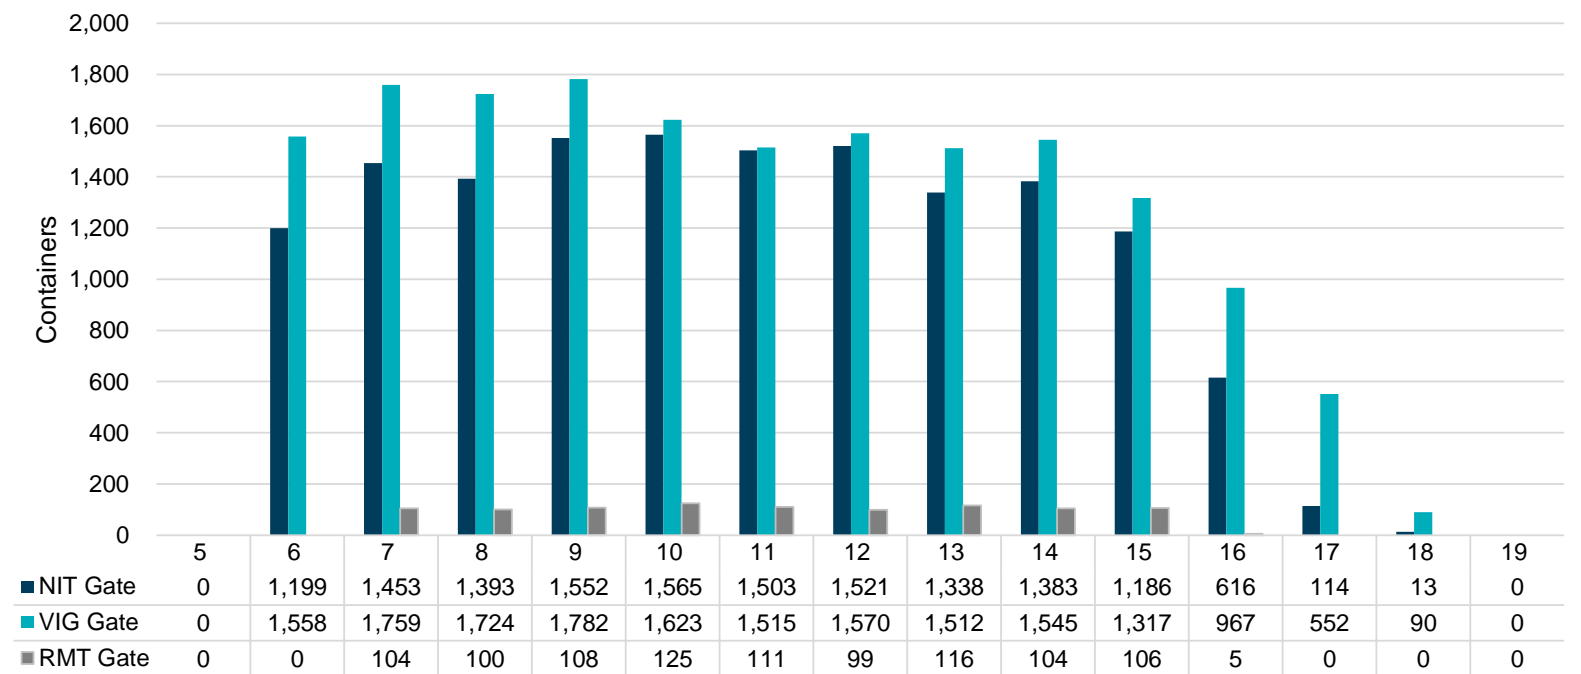

Port of Virginia Weekly Metrics

Gate Transactions

NIT Gate Transactions

VIG Gate Transactions

POV Gate Transactions

PPCY Gate Transactions

Please note: PPCY Gate Transactions are not included with POV Gate Transaction counts

Truck Reservation System and Hourly Transactions

NIT Truck Reservation Statistics

VIG Truck Reservation Statistics

POV Truck Reservation Statistics

POV Weekly Transactions by Terminal and Hour

Gate Containers and Dwell

NIT Gate Containers and Dwell

VIG Gate Containers and Dwell

Gate Transactions

POV Gate Containers and Dwell

Rail Containers and Dwell

NIT Rail Containers and Dwell

VIG Rail Containers and Dwell

Rail Containers