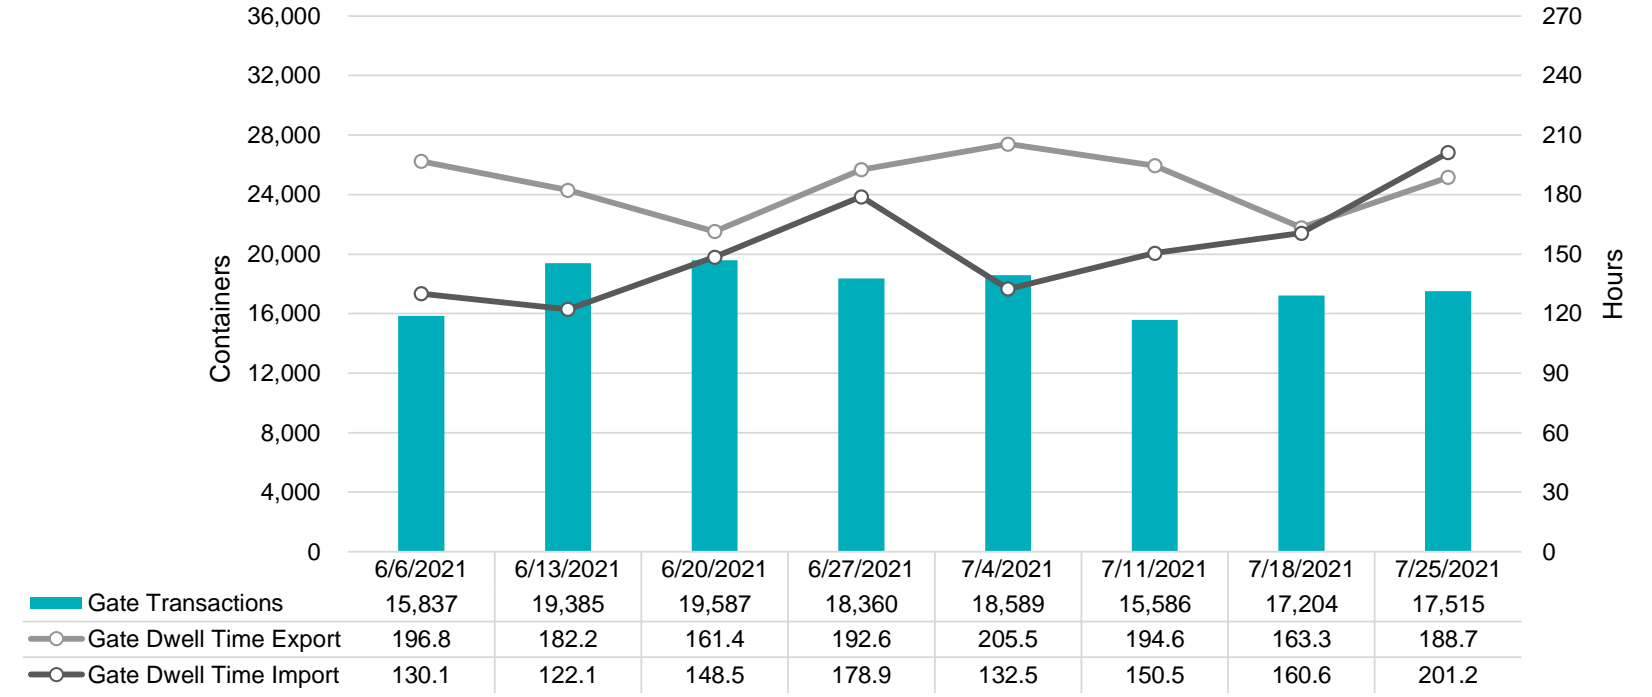

VIG Gate Containers and Dwell