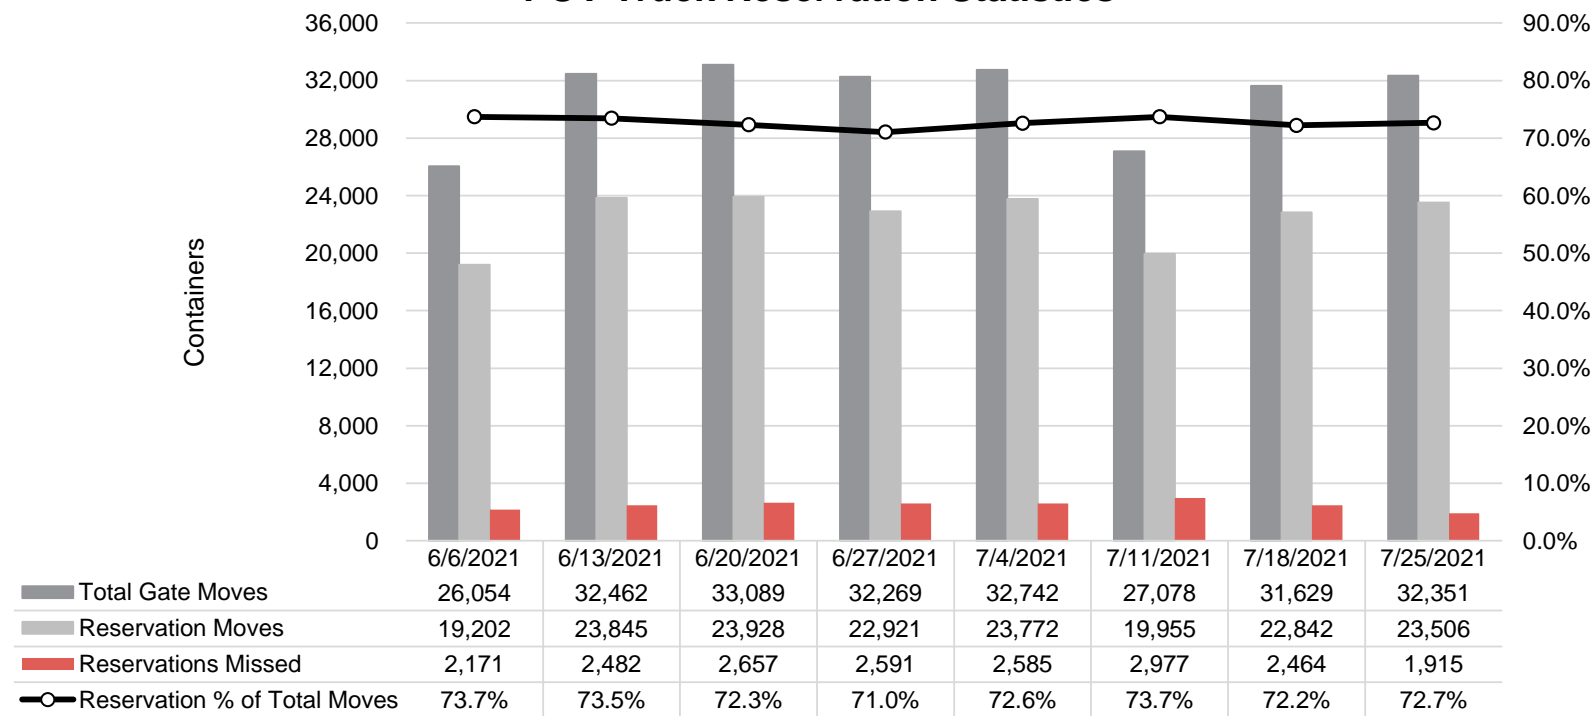

Port of Virginia Weekly Metrics

Gate Transactions

NIT Gate Transactions

VIG Gate Transactions

POV Gate Transactions

PPCY Gate Transactions

Please note: PPCY Gate Transactions are not included with POV Gate Transaction counts

Truck Reservation System and Hourly Transactions

NIT Truck Reservation Statistics

VIG Truck Reservation Statistics

POV Truck Reservation Statistics

POV Weekly Transactions by Terminal and Hour

Gate Containers and Dwell

NIT Gate Containers and Dwell

VIG Gate Containers and Dwell

Gate Transactions

POV Gate Containers and Dwell

Rail Containers and Dwell

NIT Rail Containers and Dwell

VIG Rail Containers and Dwell

Rail Containers