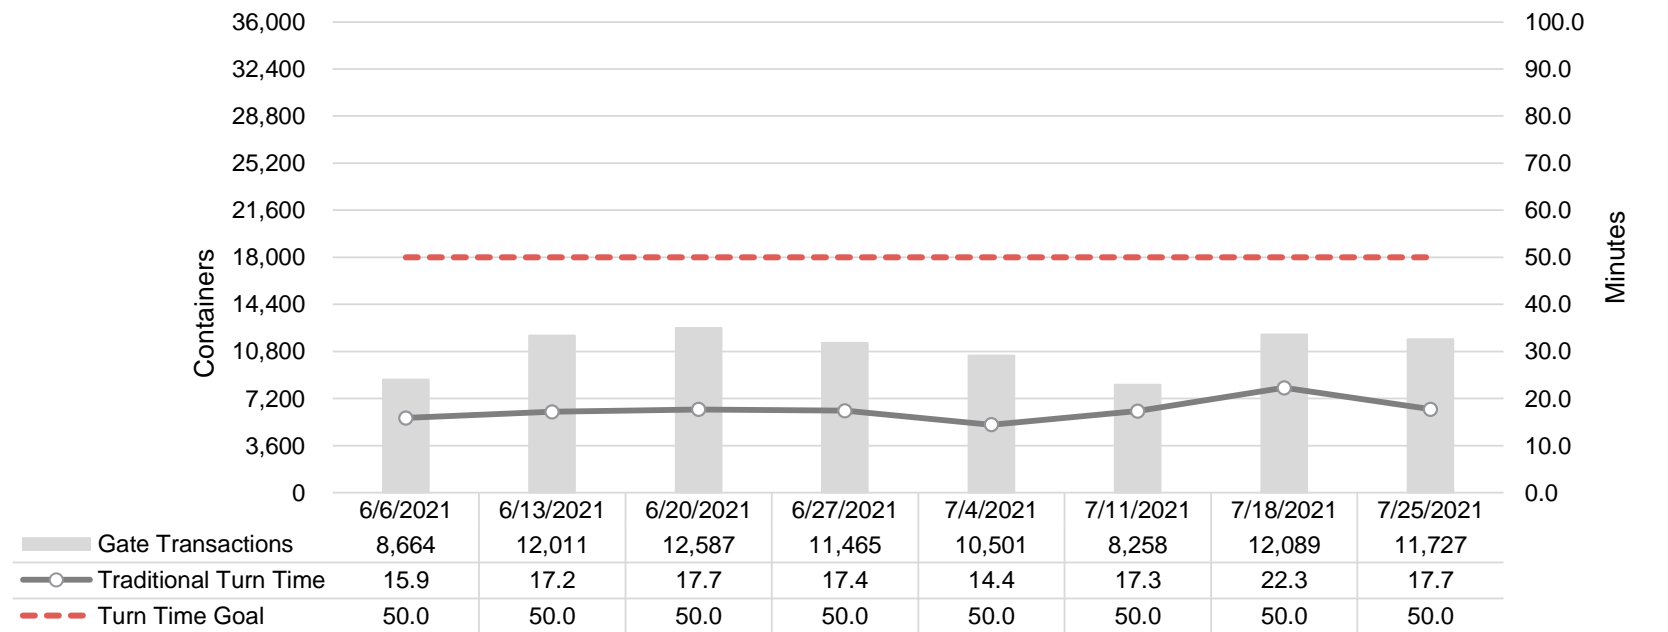

Port of Virginia Weekly Metrics

Gate Transactions

NIT Gate Transactions

VIG Gate Transactions

POV Gate Transactions

PPCY Gate Transactions

Please note: PPCY Gate Transactions are not included with POV Gate Transaction counts

Truck Reservation System and Hourly Transactions

NIT Truck Reservation Statistics

VIG Truck Reservation Statistics

POV Truck Reservation Statistics

POV Weekly Transactions by Terminal and Hour

Gate Containers and Dwell