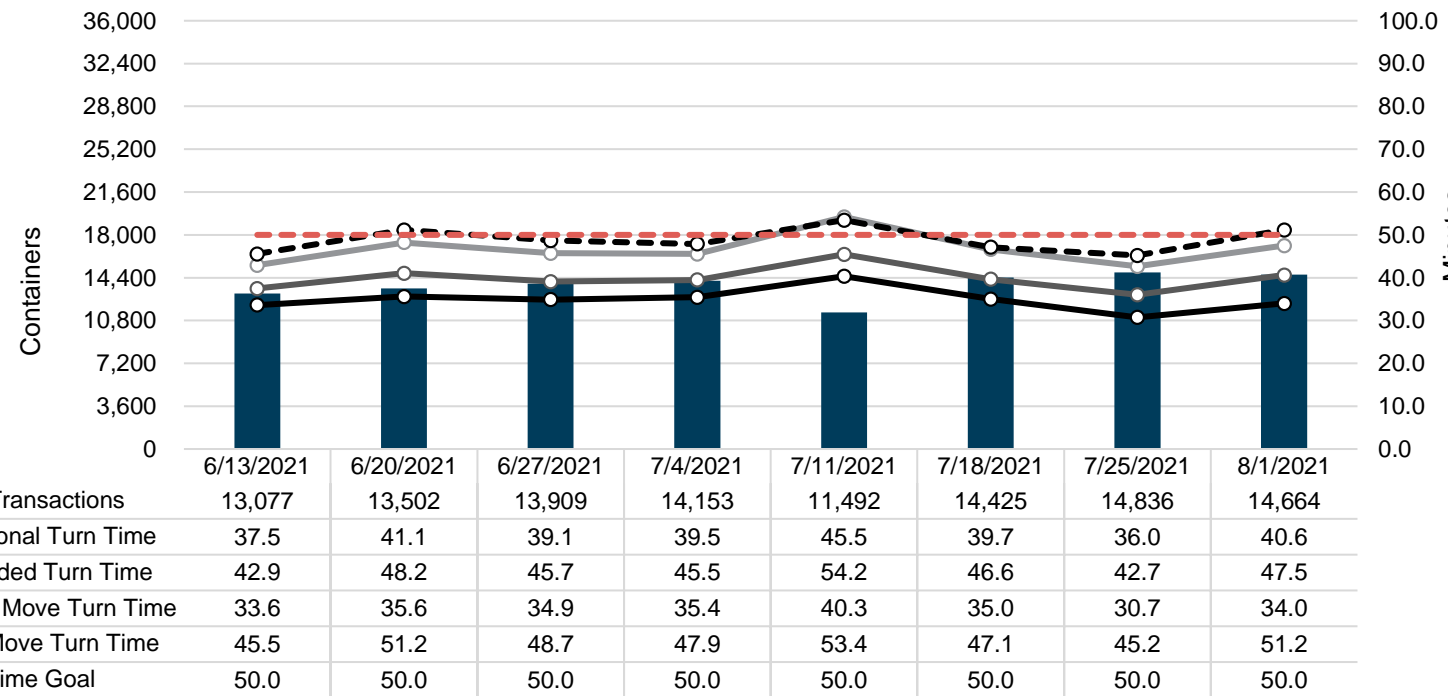

Port of Virginia Weekly Metrics

Gate Transactions

NIT Gate Transactions

VIG Gate Transactions

POV Gate Transactions

PPCY Gate Transactions

Please note: PPCY Gate Transactions are not included with POV Gate Transaction counts

Truck Reservation System and Hourly Transactions

NIT Truck Reservation Statistics

VIG Truck Reservation Statistics

POV Truck Reservation Statistics

POV Weekly Transactions by Terminal and Hour

Gate Containers and Dwell