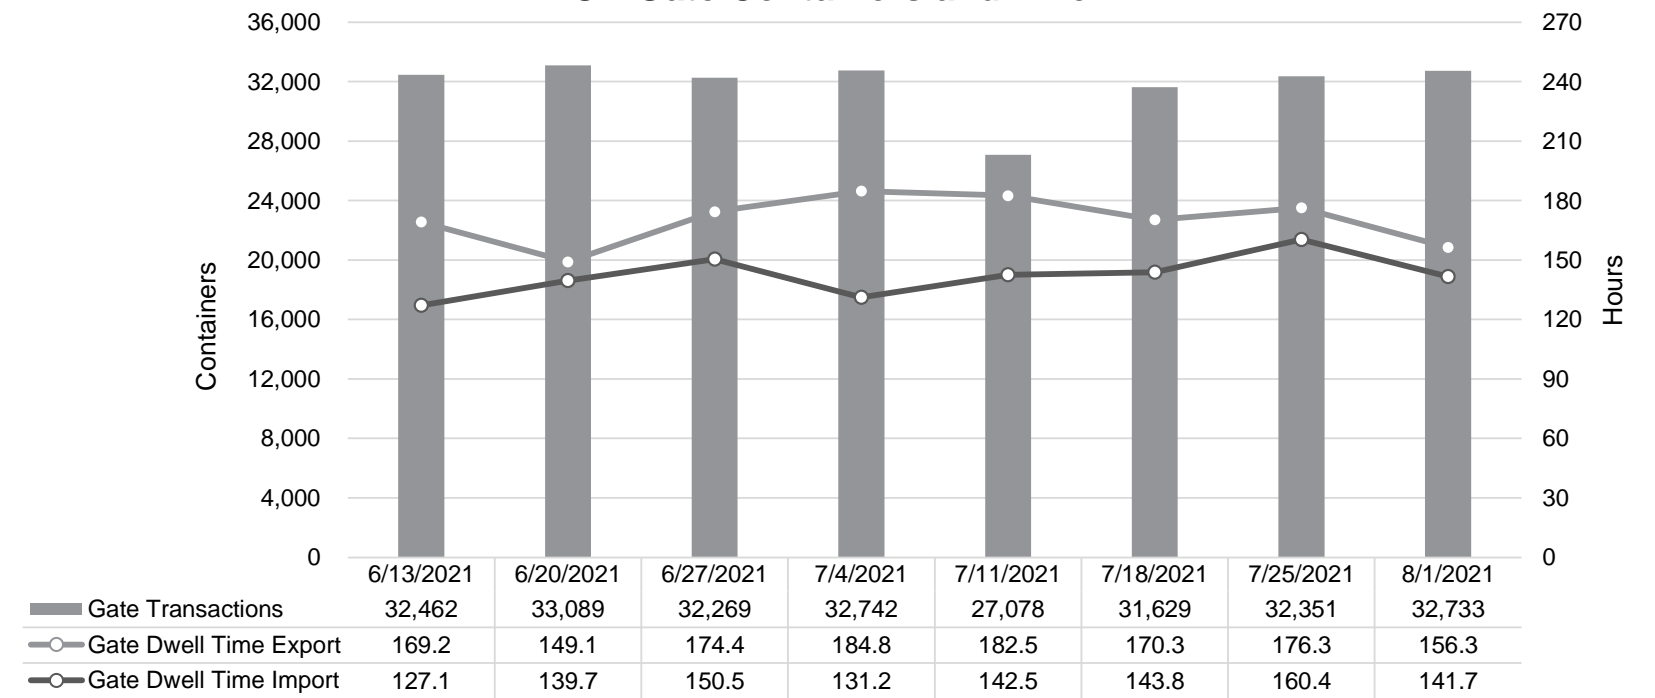

Truck Reservation System and Hourly Transactions

NIT Truck Reservation Statistics

VIG Truck Reservation Statistics

POV Truck Reservation Statistics

POV Weekly Transactions by Terminal and Hour

Gate Containers and Dwell

NIT Gate Containers and Dwell

VIG Gate Containers and Dwell

Gate Transactions

POV Gate Containers and Dwell

Rail Containers and Dwell

NIT Rail Containers and Dwell

VIG Rail Containers and Dwell

Rail Containers