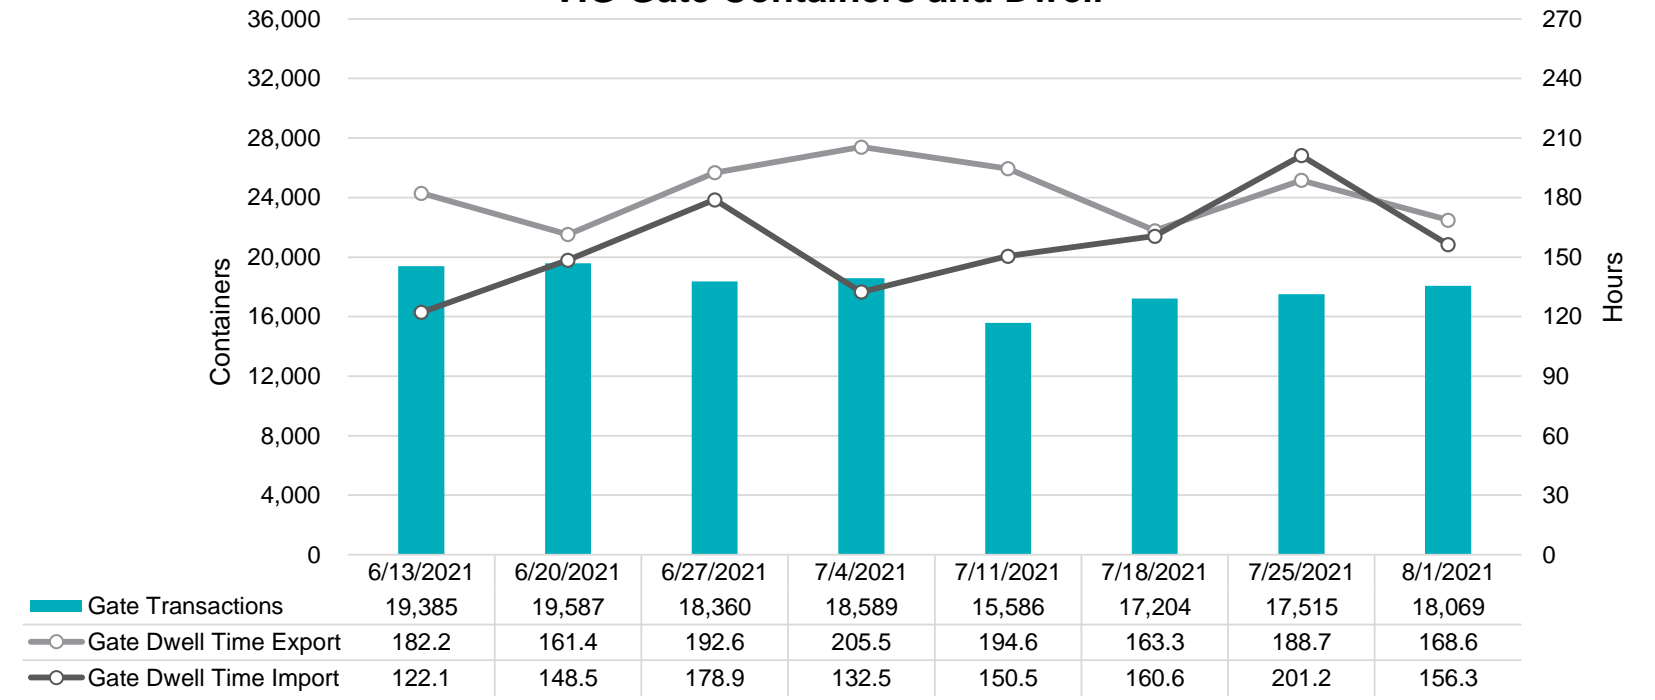

VIG Gate Containers and Dwell