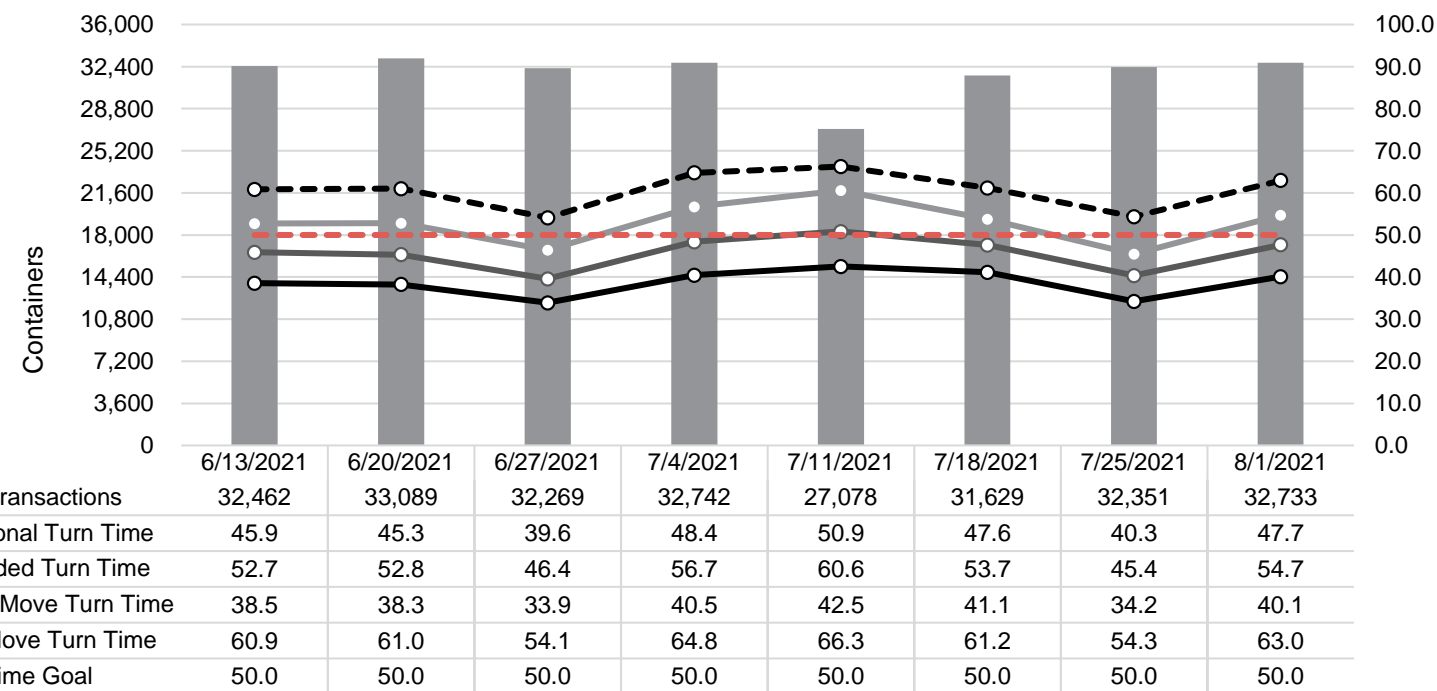

Port of Virginia Weekly Metrics

Gate Transactions

NIT Gate Transactions

VIG Gate Transactions

POV Gate Transactions

PPCY Gate Transactions

Please note: PPCY Gate Transactions are not included with POV Gate Transaction counts

Truck Reservation System and Hourly Transactions

NIT Truck Reservation Statistics

VIG Truck Reservation Statistics

POV Truck Reservation Statistics

POV Weekly Transactions by Terminal and Hour

Gate Containers and Dwell