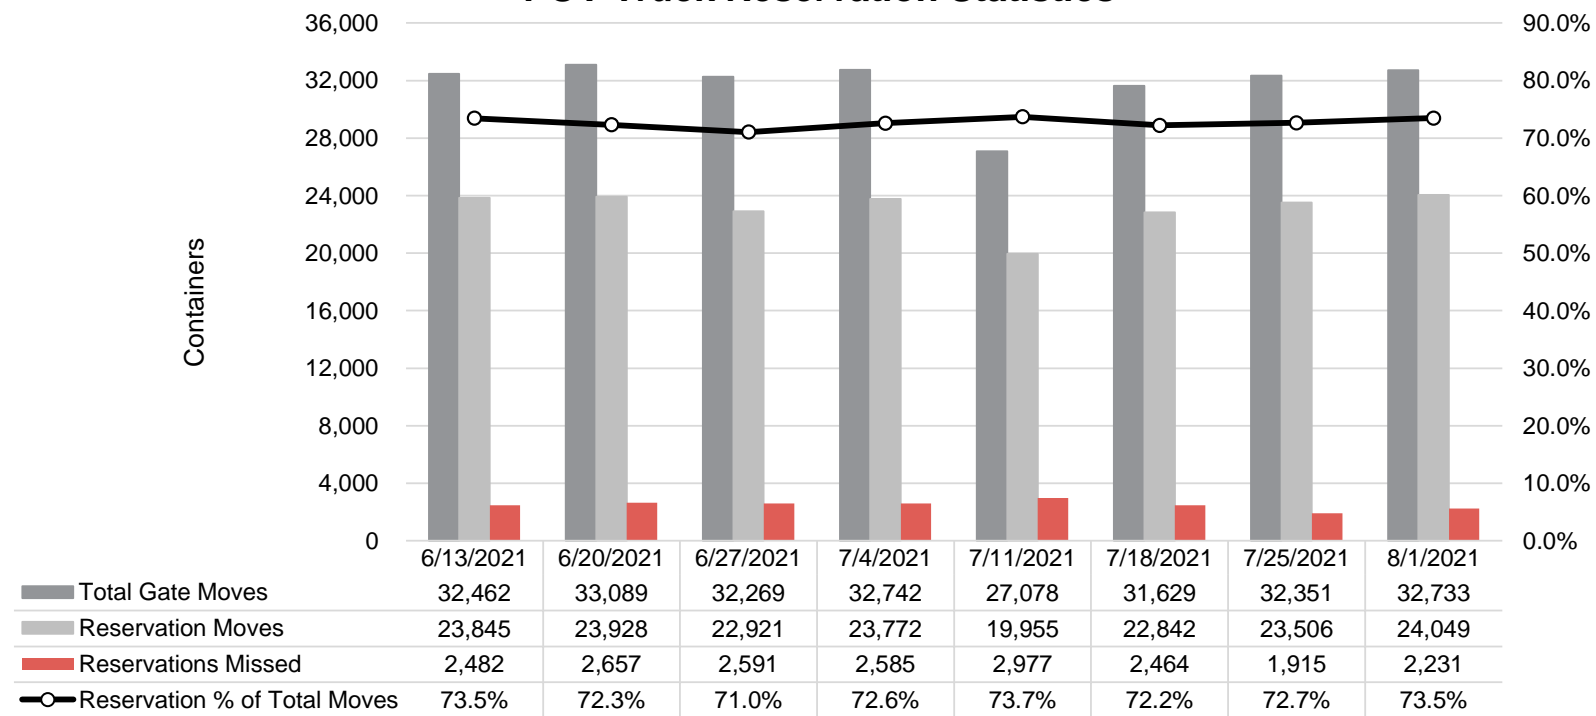

Port of Virginia Weekly Metrics

Gate Transactions

NIT Gate Transactions

VIG Gate Transactions

POV Gate Transactions

PPCY Gate Transactions

Please note: PPCY Gate Transactions are not included with POV Gate Transaction counts

Truck Reservation System and Hourly Transactions

NIT Truck Reservation Statistics

VIG Truck Reservation Statistics

POV Truck Reservation Statistics

POV Weekly Transactions by Terminal and Hour

Gate Containers and Dwell

NIT Gate Containers and Dwell

VIG Gate Containers and Dwell

Gate Transactions

POV Gate Containers and Dwell

Rail Containers and Dwell

NIT Rail Containers and Dwell

VIG Rail Containers and Dwell

Rail Containers