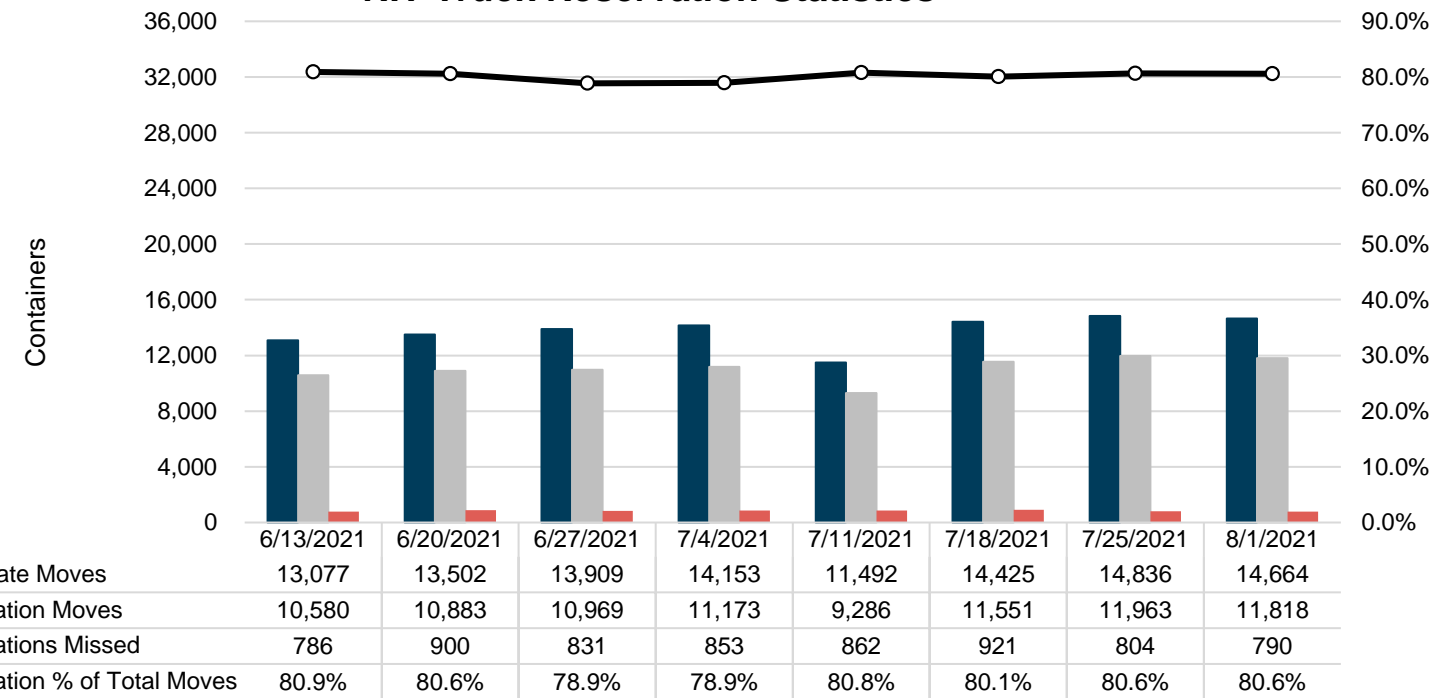

Port of Virginia Weekly Metrics

Gate Transactions

NIT Gate Transactions

VIG Gate Transactions

POV Gate Transactions

PPCY Gate Transactions

Please note: PPCY Gate Transactions are not included with POV Gate Transaction counts

Truck Reservation System and Hourly Transactions

NIT Truck Reservation Statistics

VIG Truck Reservation Statistics

POV Truck Reservation Statistics

POV Weekly Transactions by Terminal and Hour

Gate Containers and Dwell