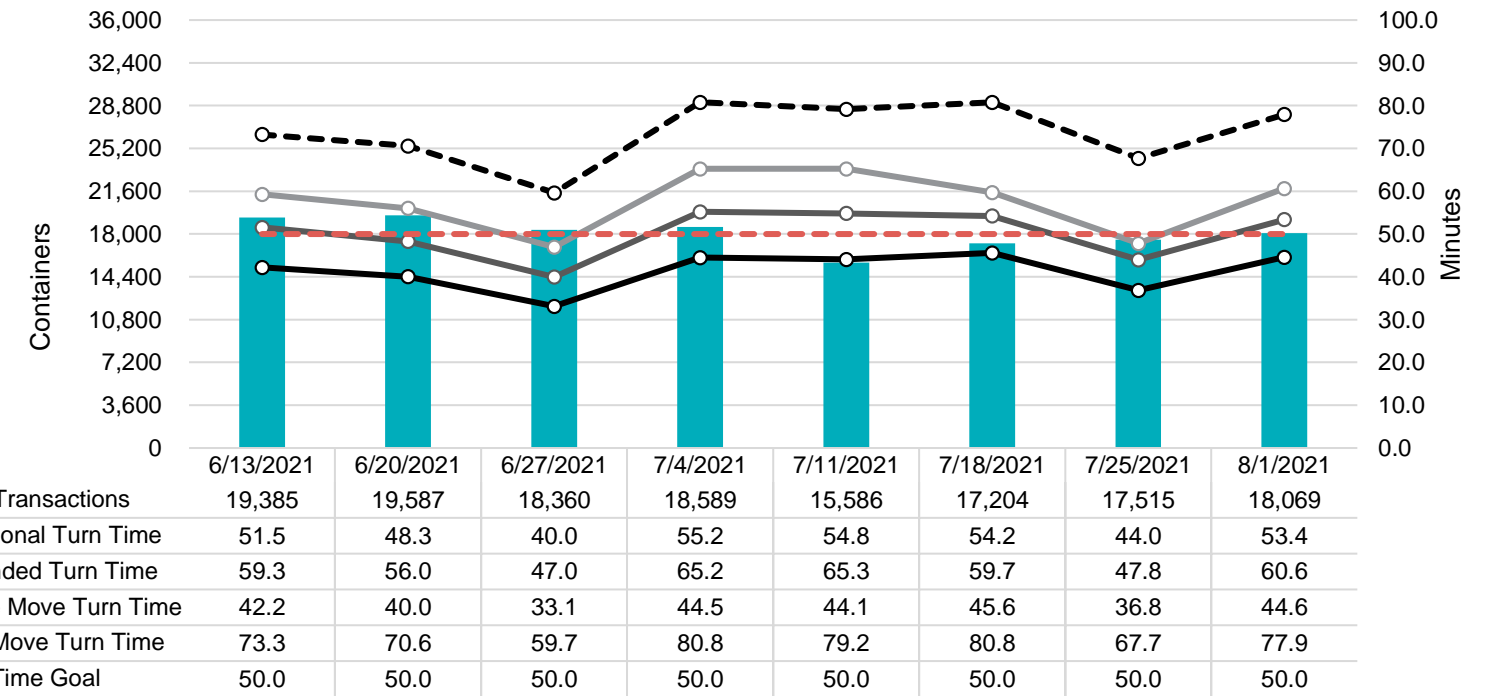

Port of Virginia Weekly Metrics

Gate Transactions

NIT Gate Transactions

VIG Gate Transactions

POV Gate Transactions

PPCY Gate Transactions

Please note: PPCY Gate Transactions are not included with POV Gate Transaction counts

Truck Reservation System and Hourly Transactions

NIT Truck Reservation Statistics

VIG Truck Reservation Statistics

POV Truck Reservation Statistics

POV Weekly Transactions by Terminal and Hour

Gate Containers and Dwell