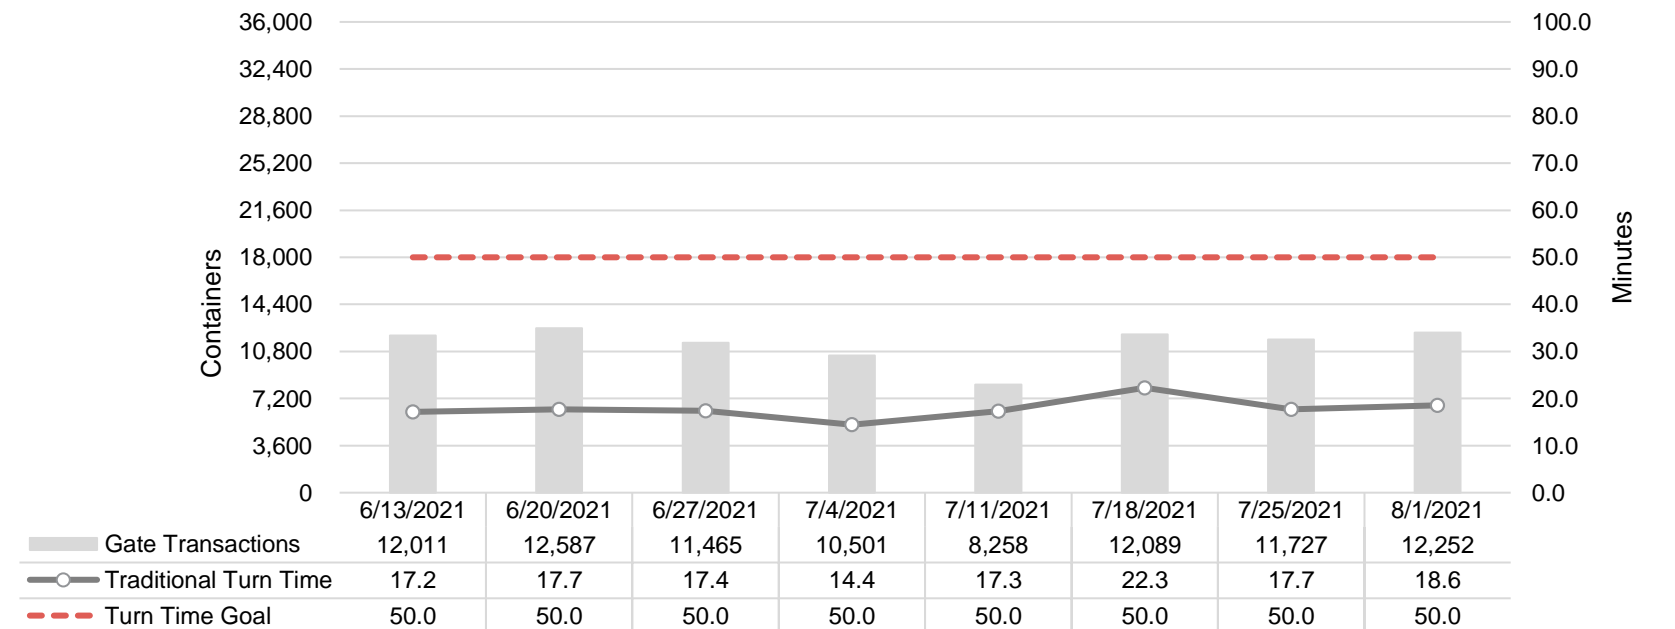

Port of Virginia Weekly Metrics

Gate Transactions

NIT Gate Transactions

VIG Gate Transactions

POV Gate Transactions

PPCY Gate Transactions

Please note: PPCY Gate Transactions are not included with POV Gate Transaction counts

Truck Reservation System and Hourly Transactions

NIT Truck Reservation Statistics

VIG Truck Reservation Statistics

POV Truck Reservation Statistics

POV Weekly Transactions by Terminal and Hour

Gate Containers and Dwell