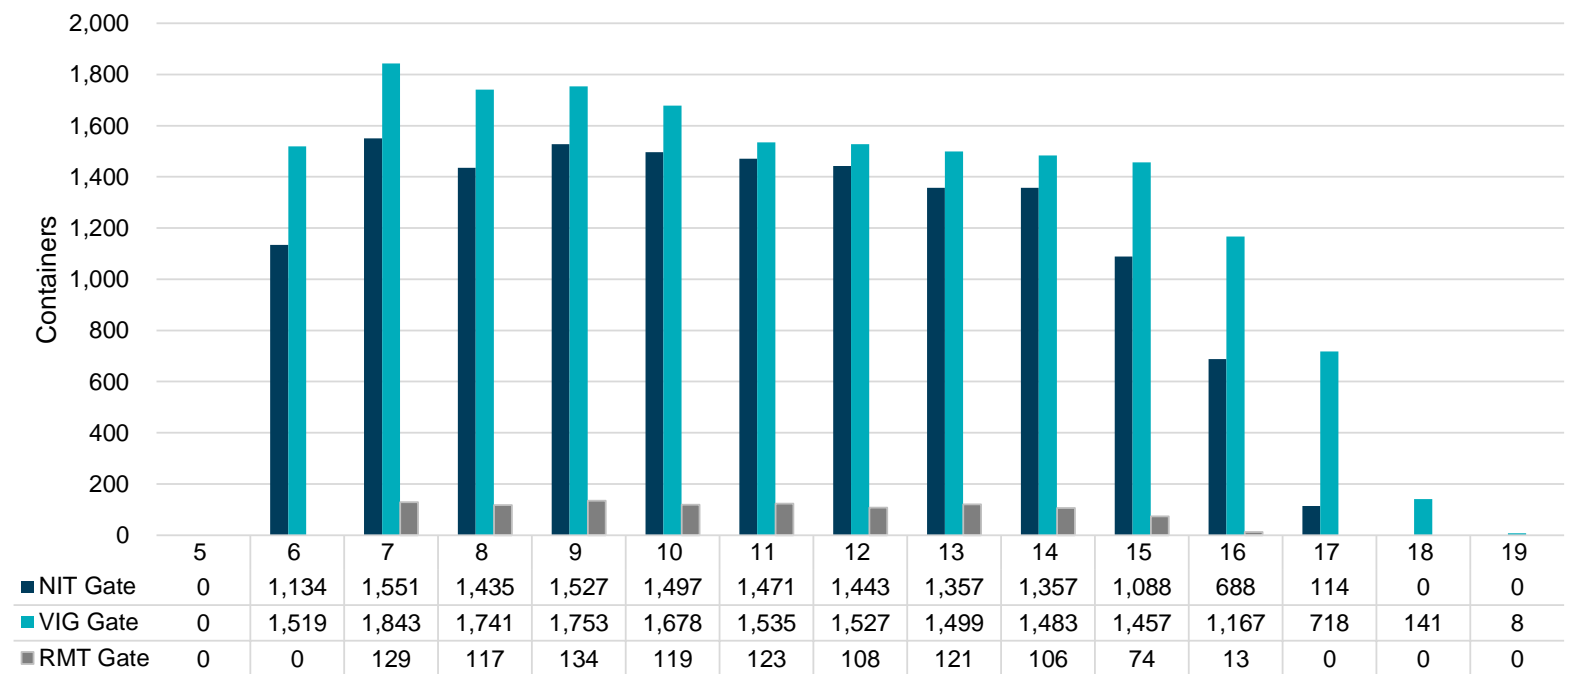

Port of Virginia Weekly Metrics

Gate Transactions

NIT Gate Transactions

VIG Gate Transactions

POV Gate Transactions

PPCY Gate Transactions

Please note: PPCY Gate Transactions are not included with POV Gate Transaction counts

Truck Reservation System and Hourly Transactions

NIT Truck Reservation Statistics

VIG Truck Reservation Statistics

POV Truck Reservation Statistics

POV Weekly Transactions by Terminal and Hour

Gate Containers and Dwell

NIT Gate Containers and Dwell

VIG Gate Containers and Dwell

Gate Transactions

POV Gate Containers and Dwell

Rail Containers and Dwell

NIT Rail Containers and Dwell

VIG Rail Containers and Dwell

Rail Containers