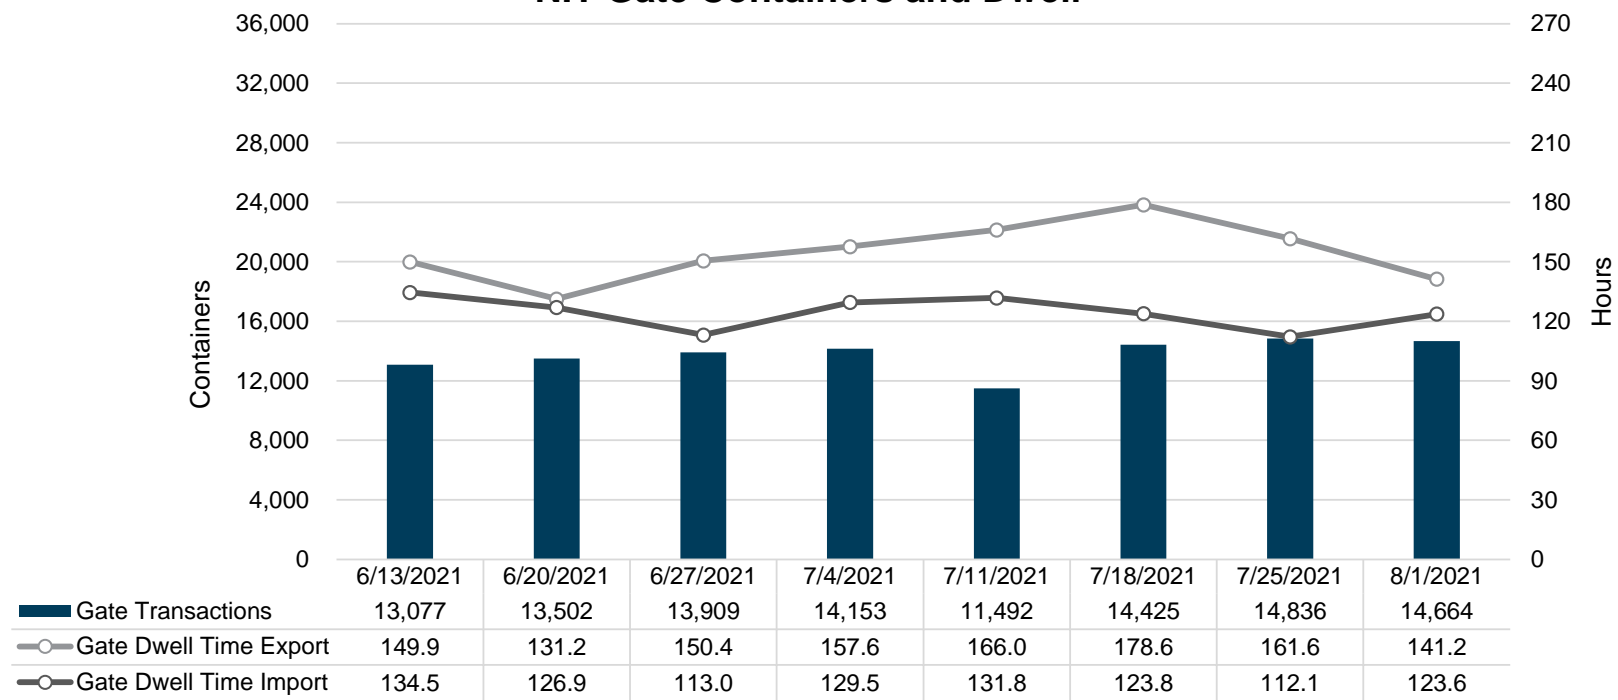

Gate Containers and Dwell

NIT Gate Containers and Dwell