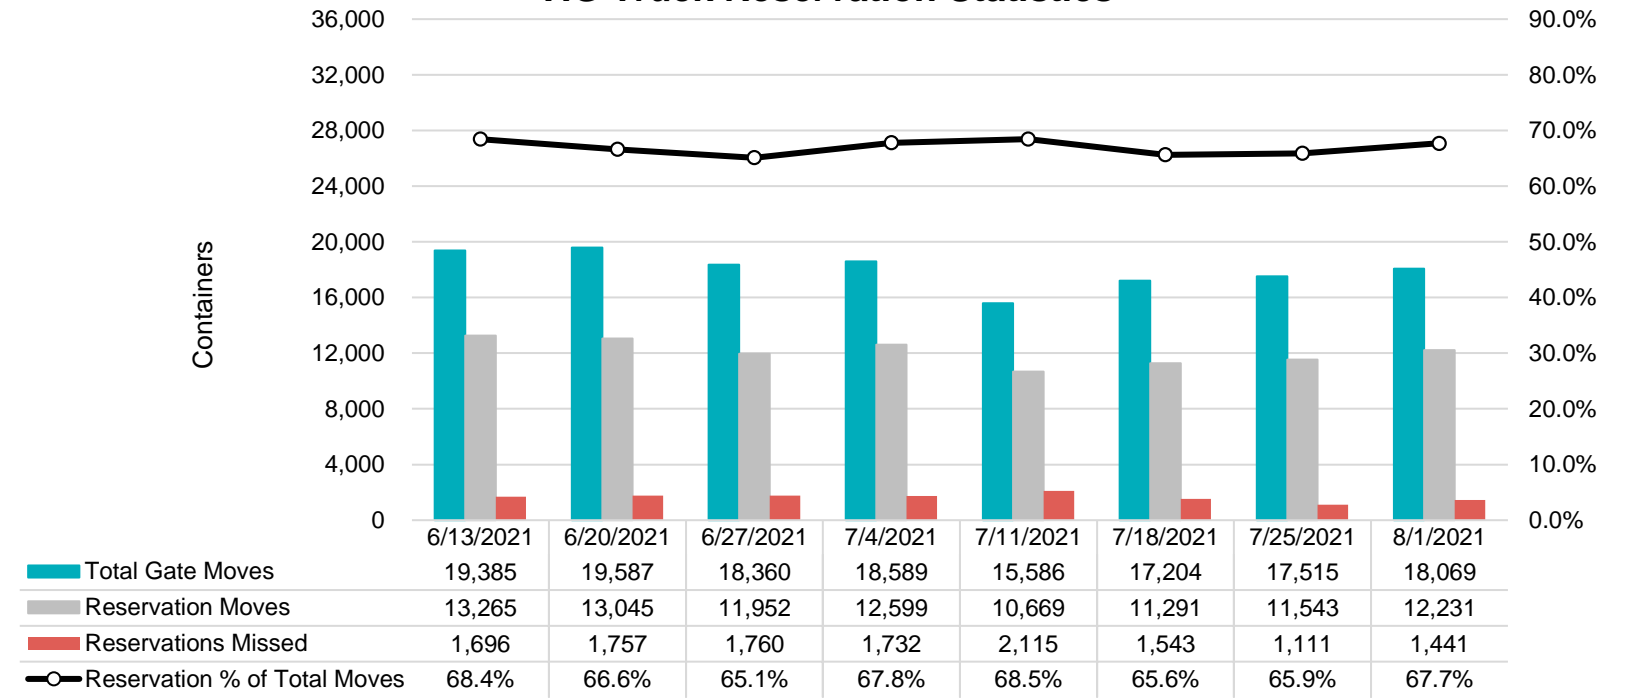

Port of Virginia Weekly Metrics

Gate Transactions

NIT Gate Transactions

VIG Gate Transactions

POV Gate Transactions

PPCY Gate Transactions

Please note: PPCY Gate Transactions are not included with POV Gate Transaction counts

Truck Reservation System and Hourly Transactions

NIT Truck Reservation Statistics

VIG Truck Reservation Statistics

POV Truck Reservation Statistics

POV Weekly Transactions by Terminal and Hour

Gate Containers and Dwell