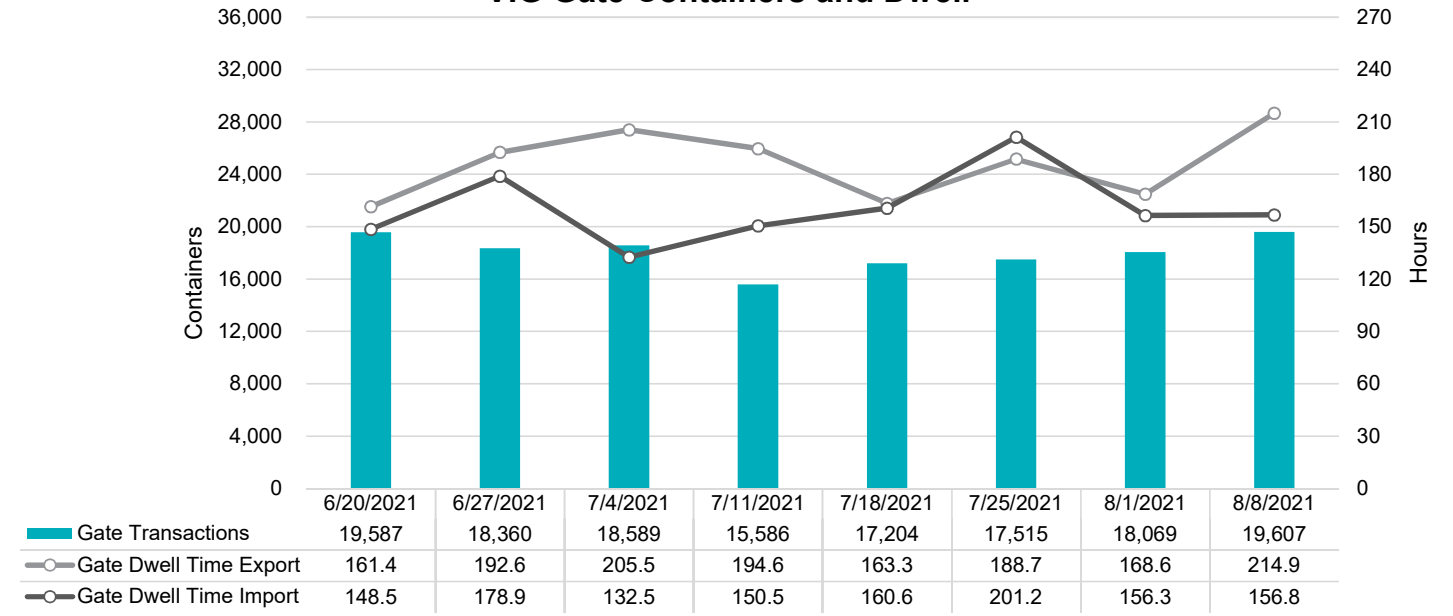

VIG Gate Containers and Dwell