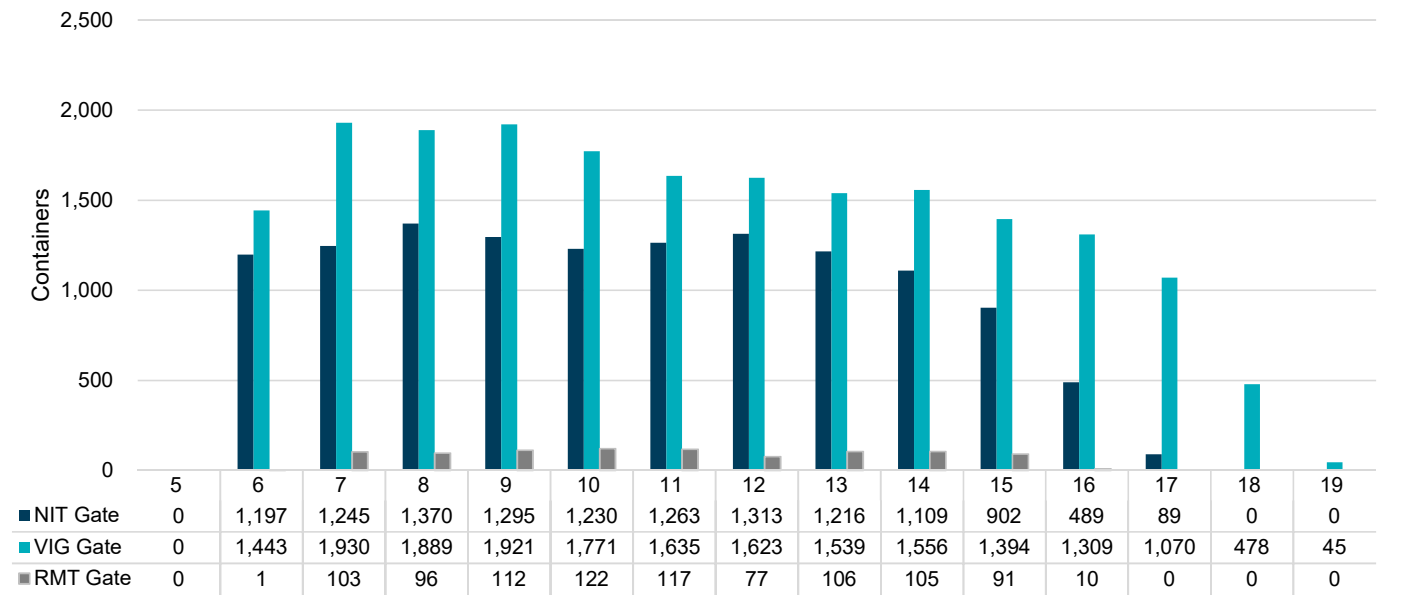

Port of Virginia Weekly Metrics

Gate Transactions

NIT Gate Transactions

VIG Gate Transactions

POV Gate Transactions

PPCY Gate Transactions

Please note: PPCY Gate Transactions are not included with POV Gate Transaction counts

Truck Reservation System and Hourly Transactions

NIT Truck Reservation Statistics

VIG Truck Reservation Statistics

POV Truck Reservation Statistics

POV Weekly Transactions by Terminal and Hour

Gate Containers and Dwell

NIT Gate Containers and Dwell

VIG Gate Containers and Dwell

Gate Transactions

POV Gate Containers and Dwell

Rail Containers and Dwell

NIT Rail Containers and Dwell

VIG Rail Containers and Dwell

Rail Containers