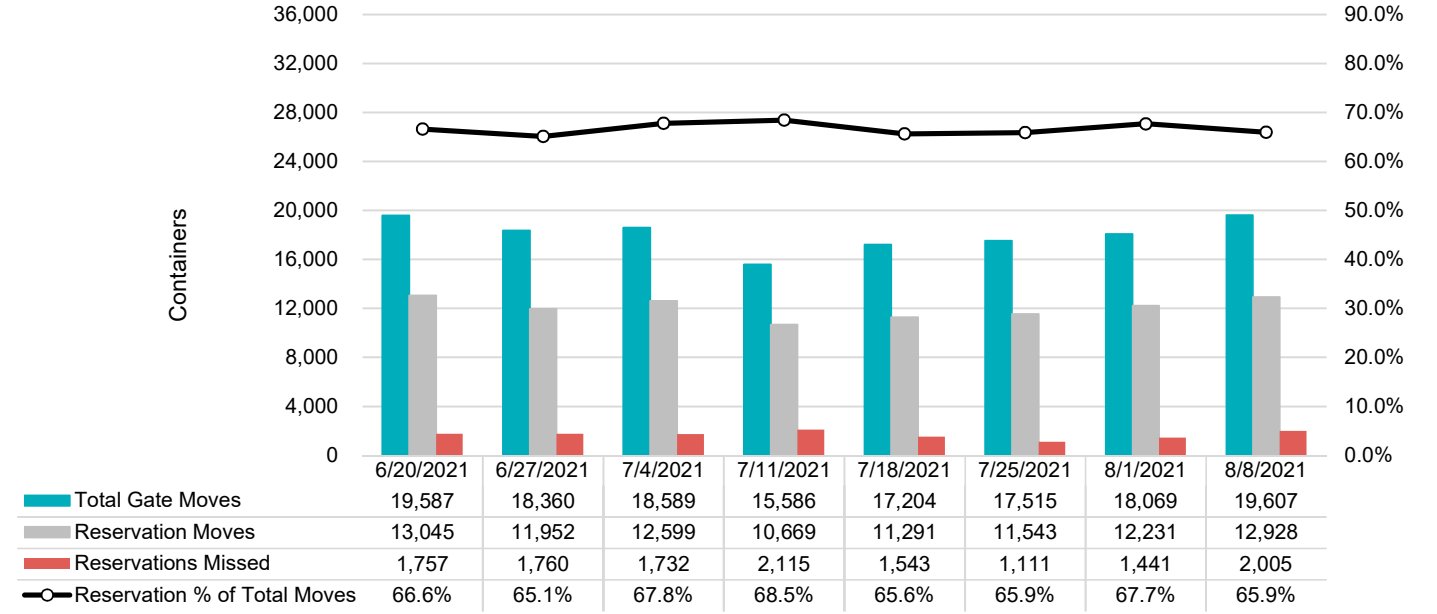

Port of Virginia Weekly Metrics

Gate Transactions

NIT Gate Transactions

VIG Gate Transactions

POV Gate Transactions

PPCY Gate Transactions

Please note: PPCY Gate Transactions are not included with POV Gate Transaction counts

Truck Reservation System and Hourly Transactions

NIT Truck Reservation Statistics

VIG Truck Reservation Statistics

POV Truck Reservation Statistics

POV Weekly Transactions by Terminal and Hour

Gate Containers and Dwell