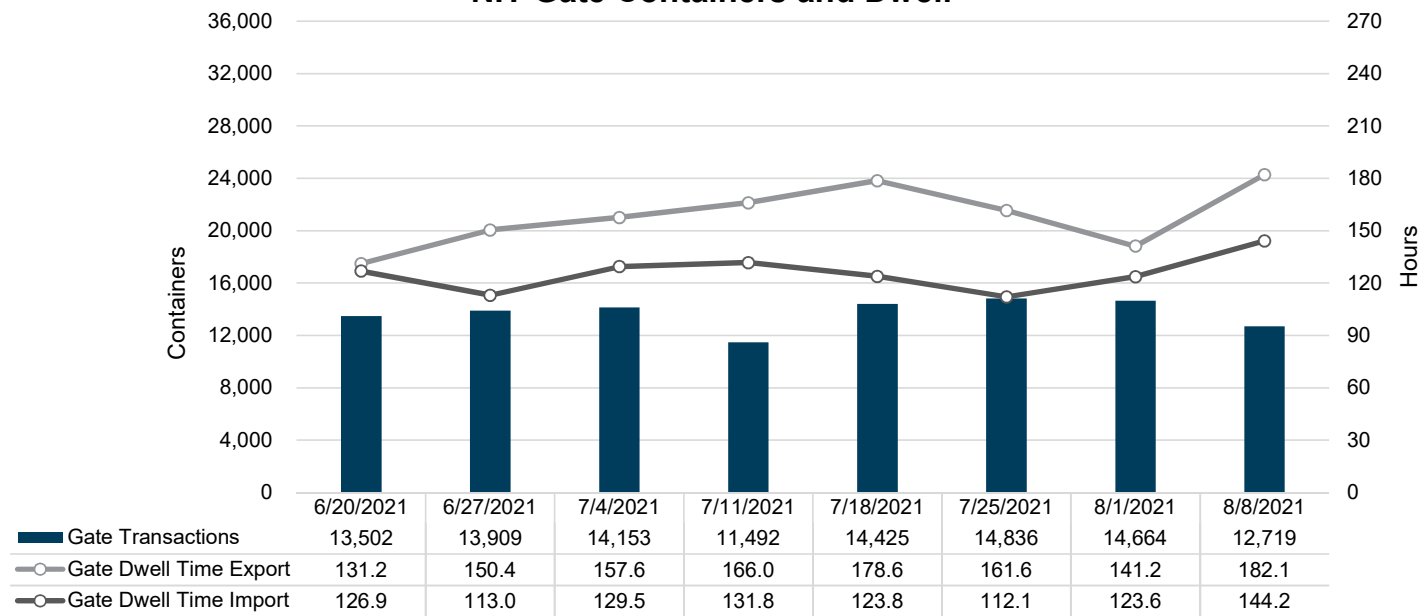

Gate Containers and Dwell

NIT Gate Containers and Dwell