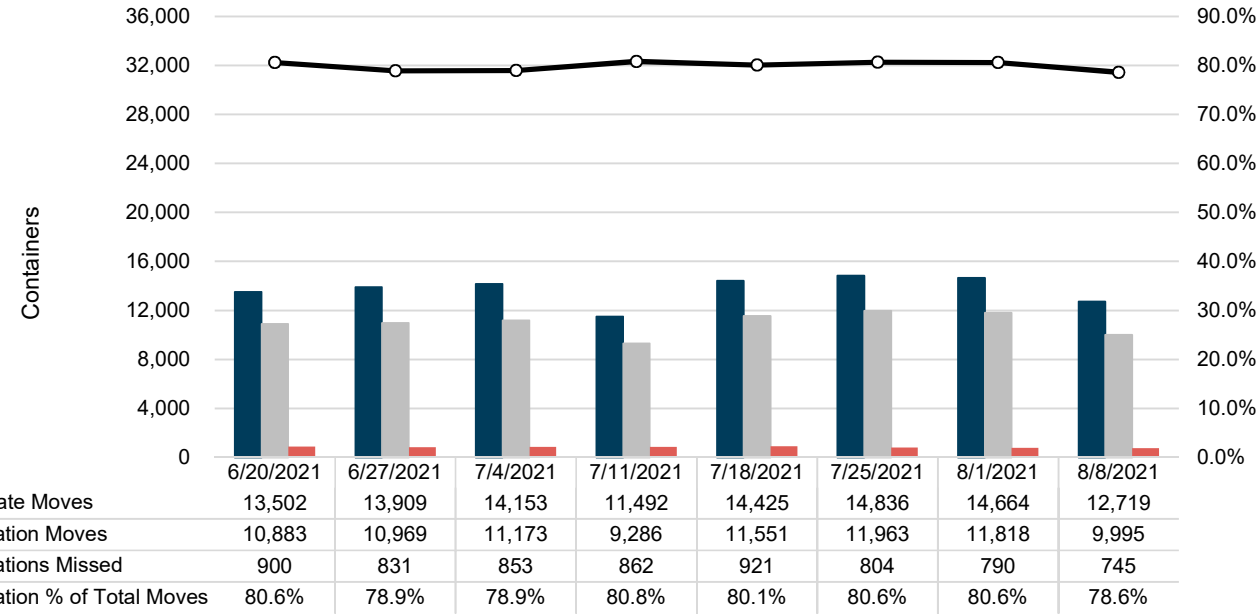

Port of Virginia Weekly Metrics

Gate Transactions

NIT Gate Transactions

VIG Gate Transactions

POV Gate Transactions

PPCY Gate Transactions

Please note: PPCY Gate Transactions are not included with POV Gate Transaction counts

Truck Reservation System and Hourly Transactions

NIT Truck Reservation Statistics

VIG Truck Reservation Statistics

POV Truck Reservation Statistics

POV Weekly Transactions by Terminal and Hour

Gate Containers and Dwell