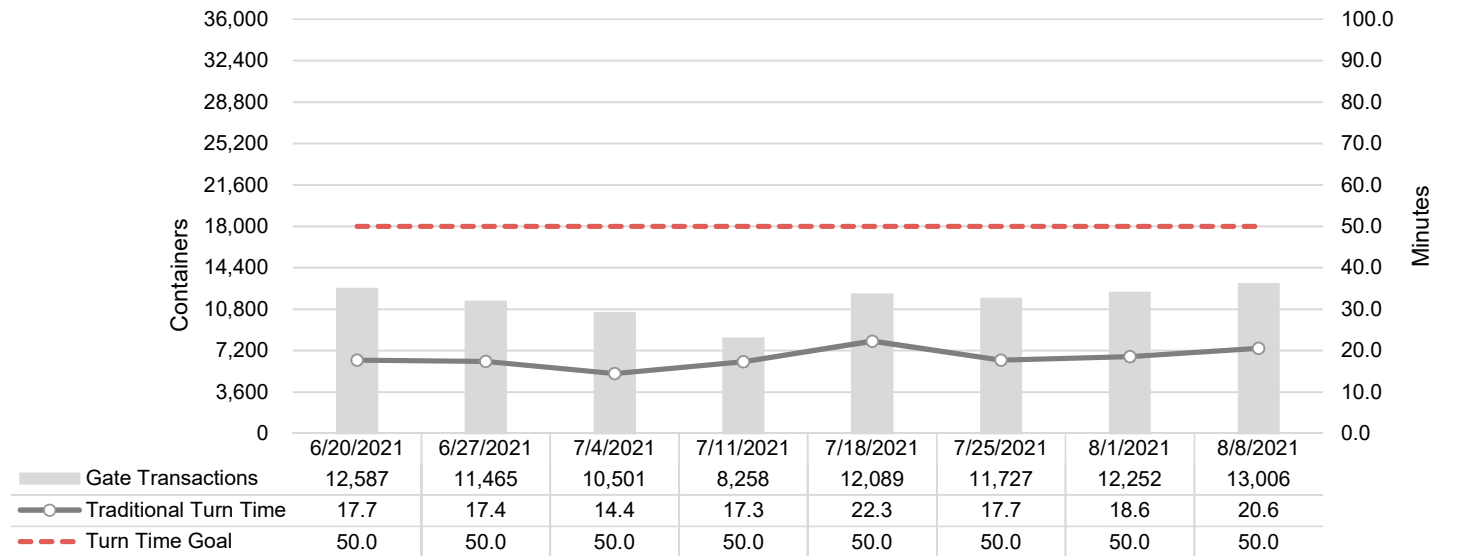

Port of Virginia Weekly Metrics

Gate Transactions

NIT Gate Transactions

VIG Gate Transactions

POV Gate Transactions

PPCY Gate Transactions

Please note: PPCY Gate Transactions are not included with POV Gate Transaction counts

Truck Reservation System and Hourly Transactions

NIT Truck Reservation Statistics

VIG Truck Reservation Statistics

POV Truck Reservation Statistics

POV Weekly Transactions by Terminal and Hour

Gate Containers and Dwell