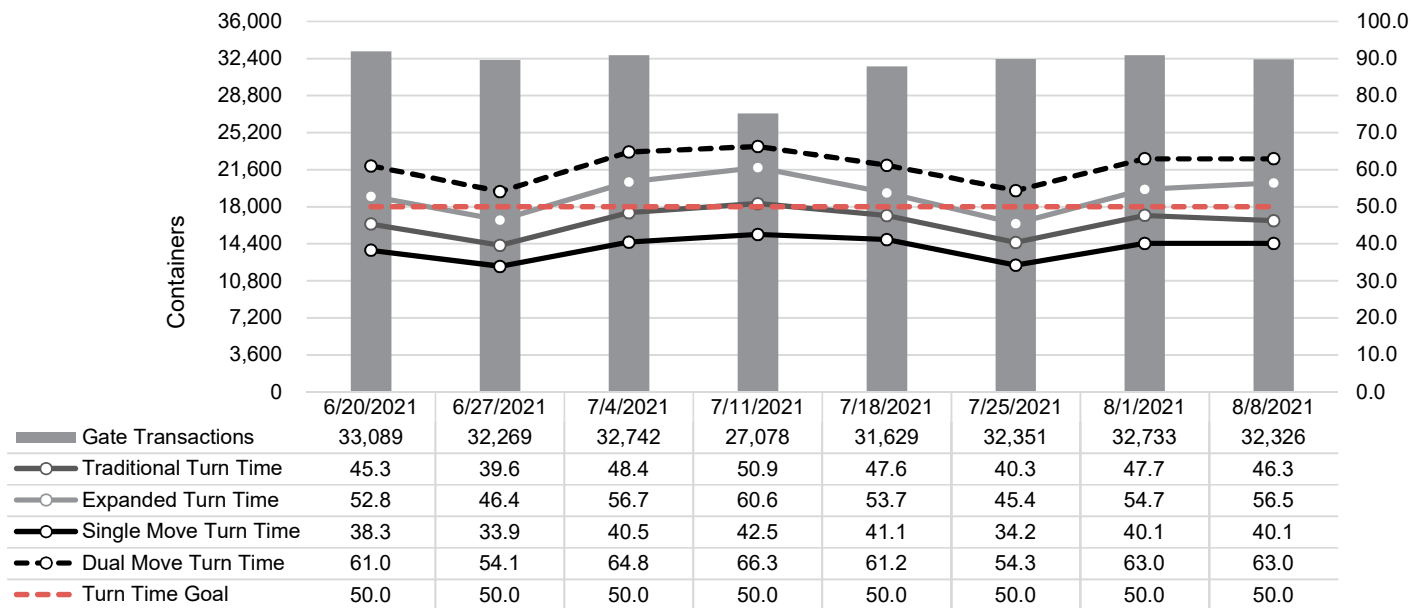

Port of Virginia Weekly Metrics

Gate Transactions

NIT Gate Transactions

VIG Gate Transactions

POV Gate Transactions

PPCY Gate Transactions

Please note: PPCY Gate Transactions are not included with POV Gate Transaction counts

Truck Reservation System and Hourly Transactions

NIT Truck Reservation Statistics

VIG Truck Reservation Statistics

POV Truck Reservation Statistics

POV Weekly Transactions by Terminal and Hour

Gate Containers and Dwell