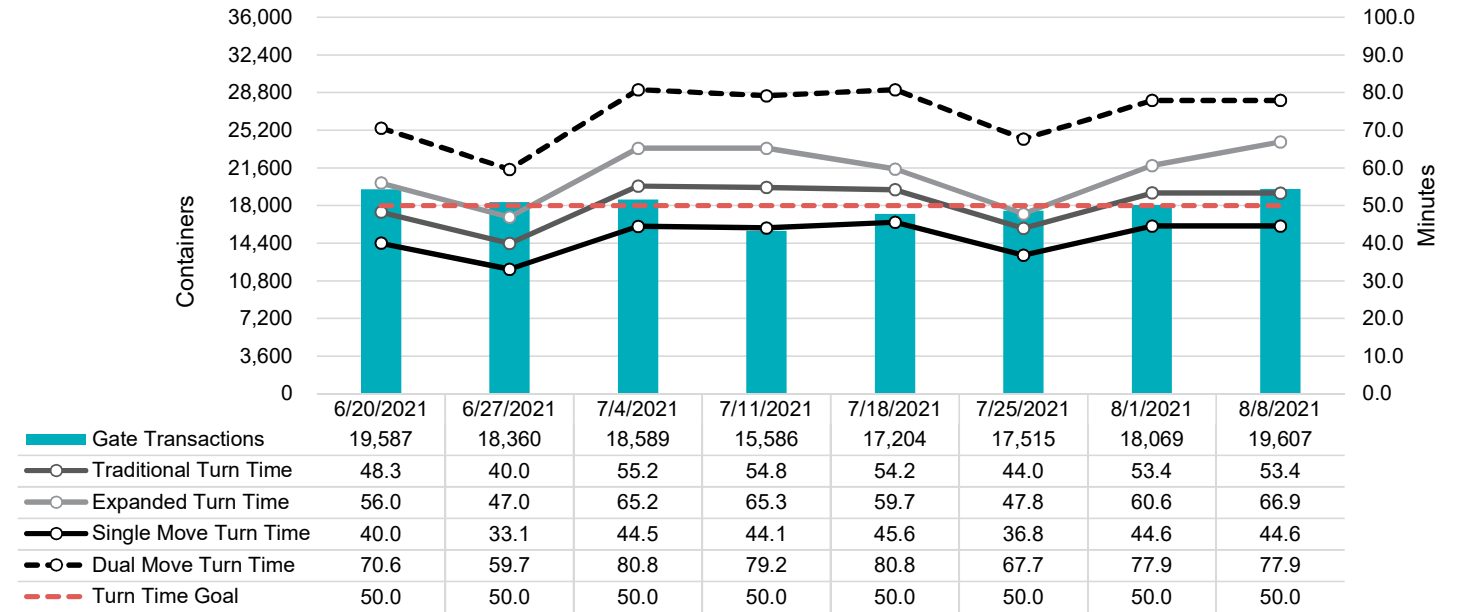

Port of Virginia Weekly Metrics

Gate Transactions

NIT Gate Transactions

VIG Gate Transactions

POV Gate Transactions

PPCY Gate Transactions

Please note: PPCY Gate Transactions are not included with POV Gate Transaction counts

Truck Reservation System and Hourly Transactions

NIT Truck Reservation Statistics

VIG Truck Reservation Statistics

POV Truck Reservation Statistics

POV Weekly Transactions by Terminal and Hour

Gate Containers and Dwell