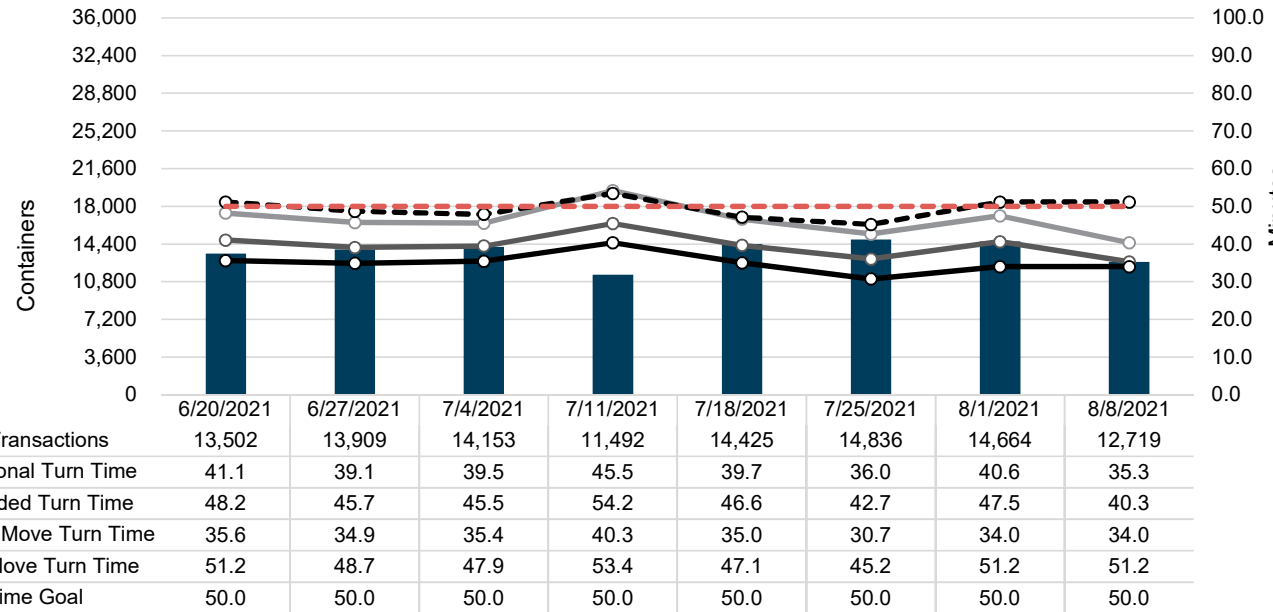

Port of Virginia Weekly Metrics

Gate Transactions

NIT Gate Transactions

VIG Gate Transactions

POV Gate Transactions

PPCY Gate Transactions

Please note: PPCY Gate Transactions are not included with POV Gate Transaction counts

Truck Reservation System and Hourly Transactions

NIT Truck Reservation Statistics

VIG Truck Reservation Statistics

POV Truck Reservation Statistics

POV Weekly Transactions by Terminal and Hour

Gate Containers and Dwell