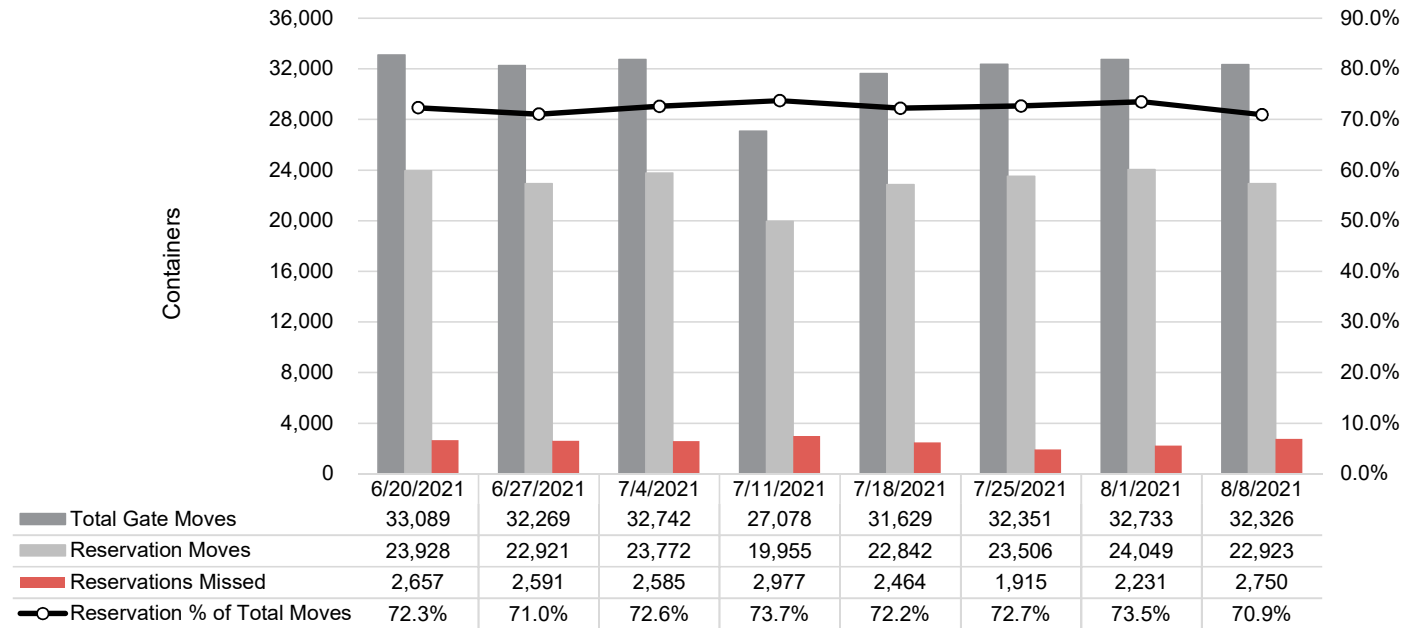

Port of Virginia Weekly Metrics

Gate Transactions

NIT Gate Transactions

VIG Gate Transactions

POV Gate Transactions

PPCY Gate Transactions

Please note: PPCY Gate Transactions are not included with POV Gate Transaction counts

Truck Reservation System and Hourly Transactions

NIT Truck Reservation Statistics

VIG Truck Reservation Statistics

POV Truck Reservation Statistics

POV Weekly Transactions by Terminal and Hour

Gate Containers and Dwell