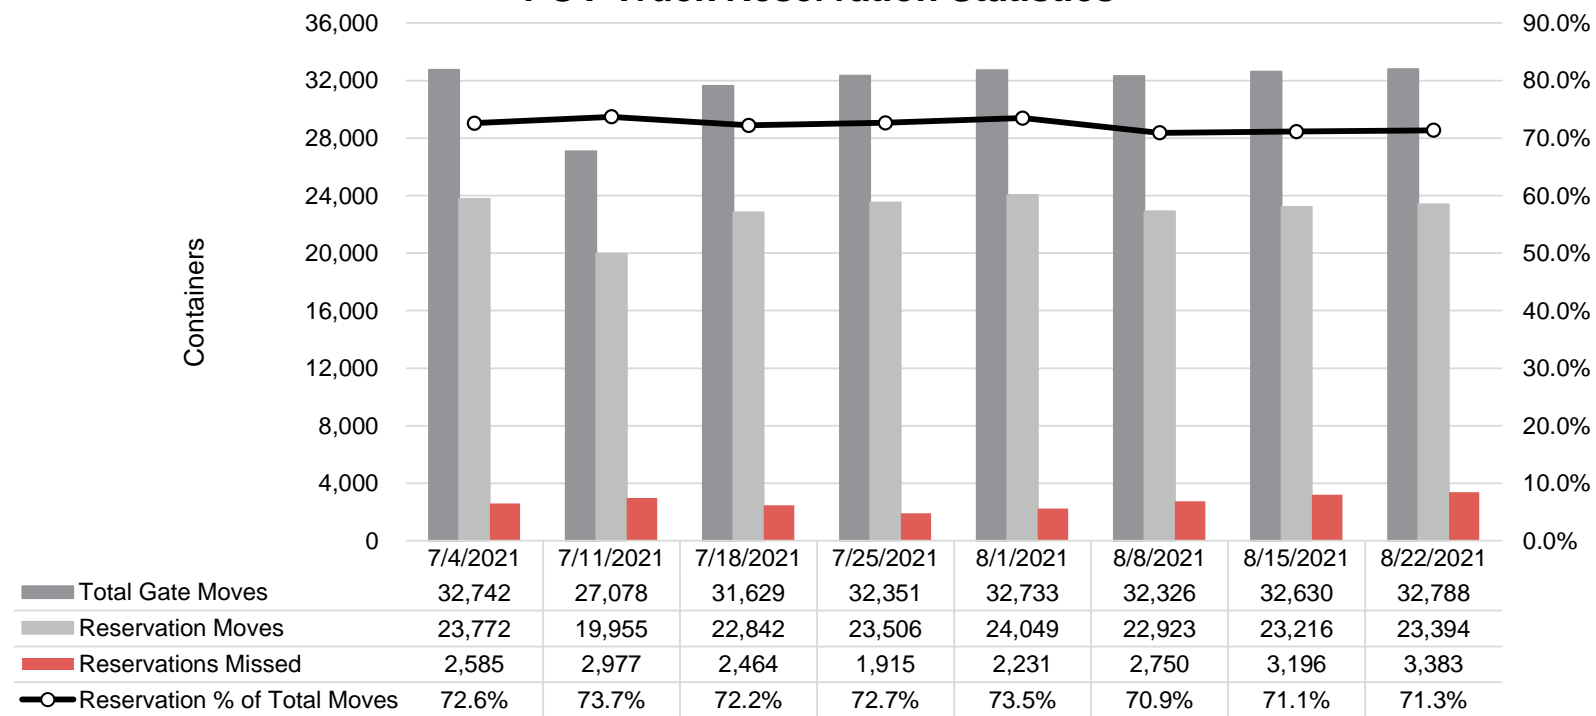

Port of Virginia Weekly Metrics

Gate Transactions

NIT Gate Transactions

VIG Gate Transactions

POV Gate Transactions

PPCY Gate Transactions

Please note: PPCY Gate Transactions are not included with POV Gate Transaction counts

Truck Reservation System and Hourly Transactions

NIT Truck Reservation Statistics

VIG Truck Reservation Statistics

POV Truck Reservation Statistics

POV Weekly Transactions by Terminal and Hour

Gate Containers and Dwell

NIT Gate Containers and Dwell

VIG Gate Containers and Dwell

Gate Transactions

POV Gate Containers and Dwell

Rail Containers and Dwell

NIT Rail Containers and Dwell

VIG Rail Containers and Dwell

Rail Containers