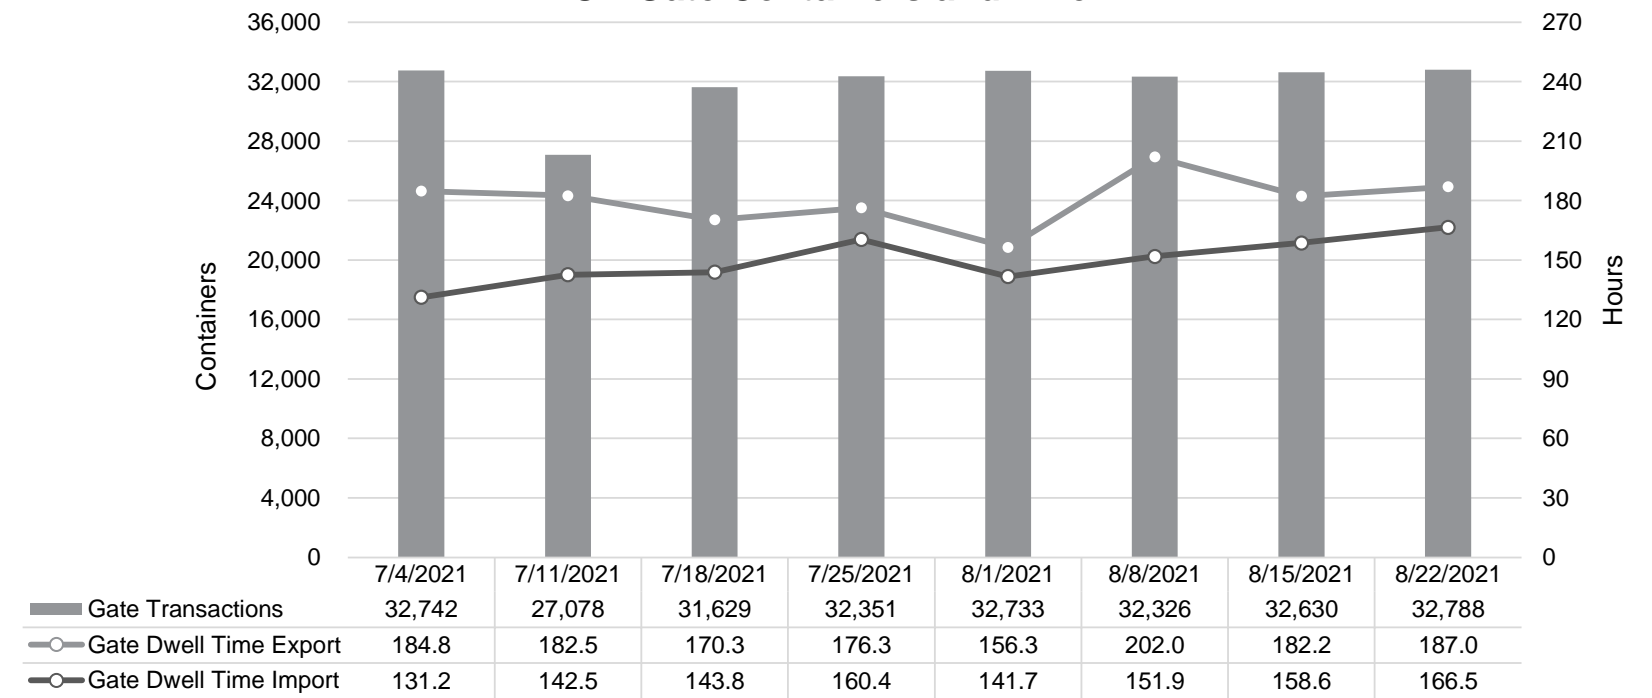

Truck Reservation System and Hourly Transactions

NIT Truck Reservation Statistics

VIG Truck Reservation Statistics

POV Truck Reservation Statistics

POV Weekly Transactions by Terminal and Hour

Gate Containers and Dwell

NIT Gate Containers and Dwell

VIG Gate Containers and Dwell

Gate Transactions

POV Gate Containers and Dwell

Rail Containers and Dwell

NIT Rail Containers and Dwell

VIG Rail Containers and Dwell

Rail Containers