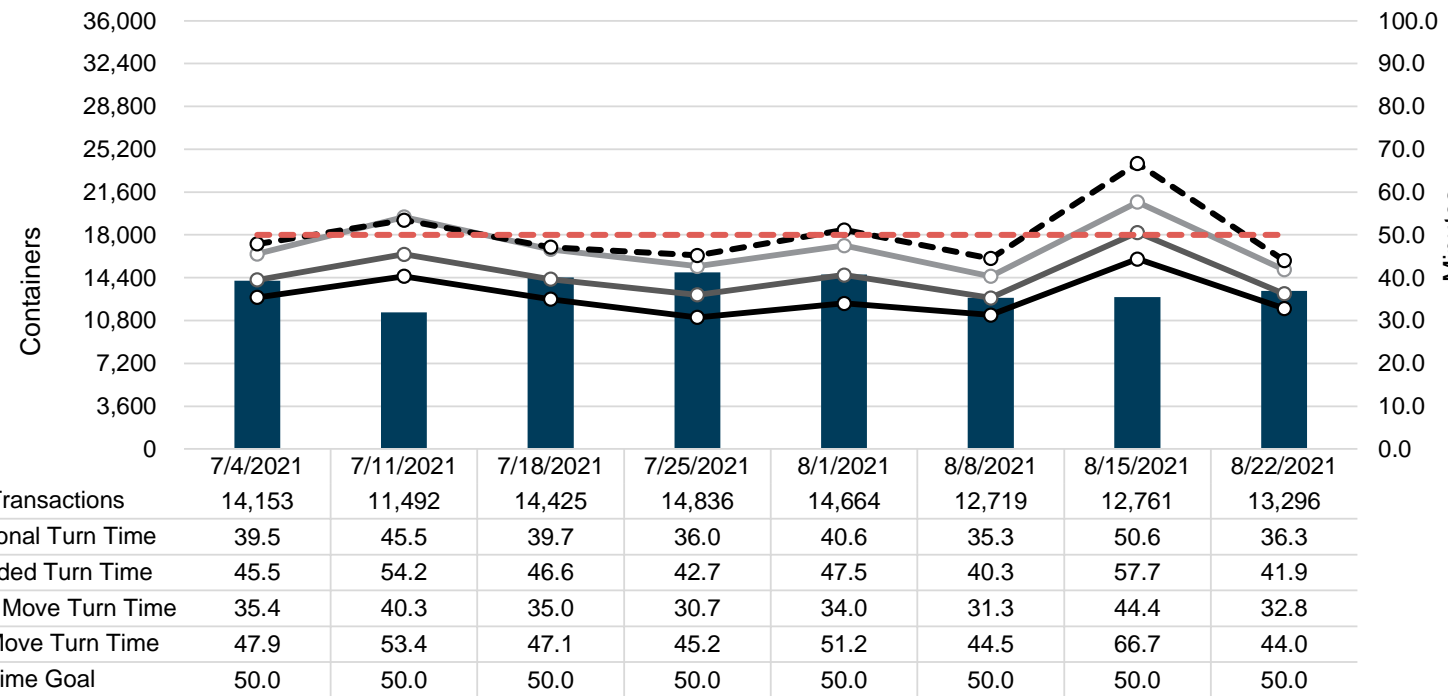

Port of Virginia Weekly Metrics

Gate Transactions

NIT Gate Transactions

VIG Gate Transactions

POV Gate Transactions

PPCY Gate Transactions

Please note: PPCY Gate Transactions are not included with POV Gate Transaction counts

Truck Reservation System and Hourly Transactions

NIT Truck Reservation Statistics

VIG Truck Reservation Statistics

POV Truck Reservation Statistics

POV Weekly Transactions by Terminal and Hour

Gate Containers and Dwell