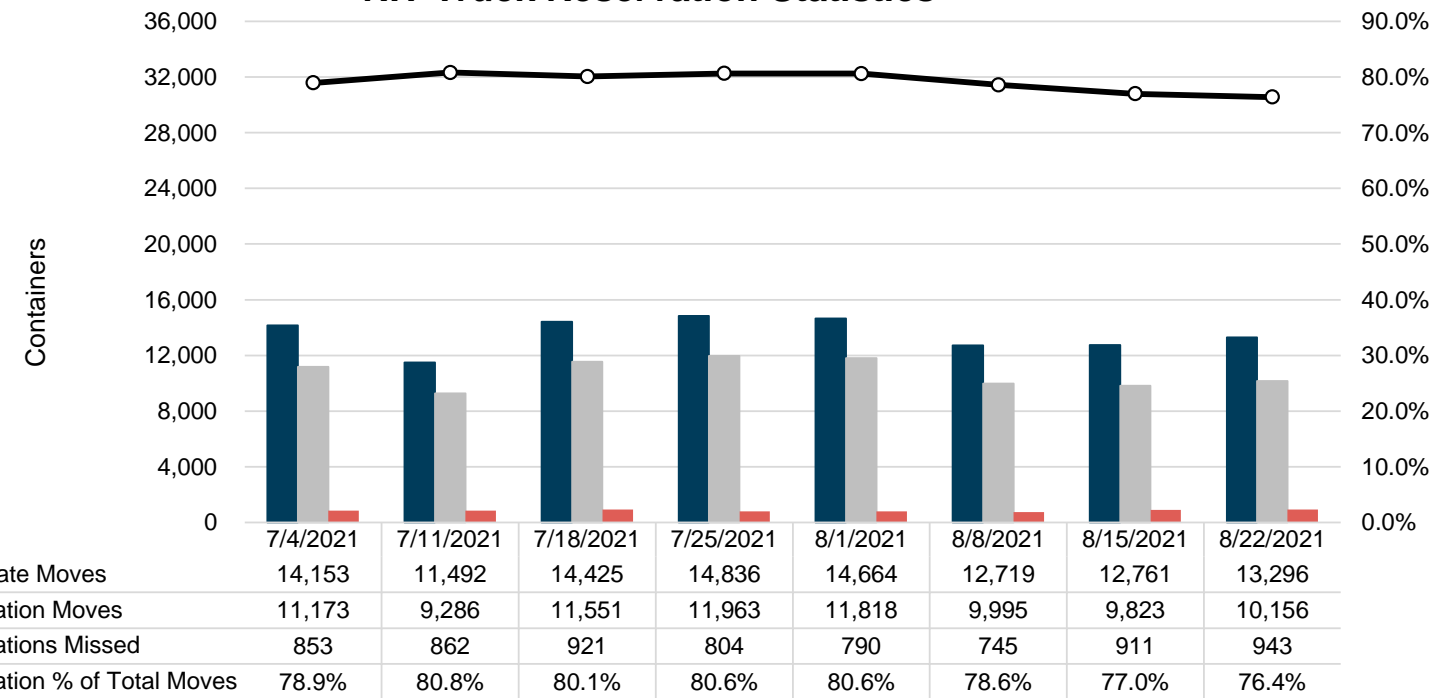

Port of Virginia Weekly Metrics

Gate Transactions

NIT Gate Transactions

VIG Gate Transactions

POV Gate Transactions

PPCY Gate Transactions

Please note: PPCY Gate Transactions are not included with POV Gate Transaction counts

Truck Reservation System and Hourly Transactions

NIT Truck Reservation Statistics

VIG Truck Reservation Statistics

POV Truck Reservation Statistics

POV Weekly Transactions by Terminal and Hour

Gate Containers and Dwell