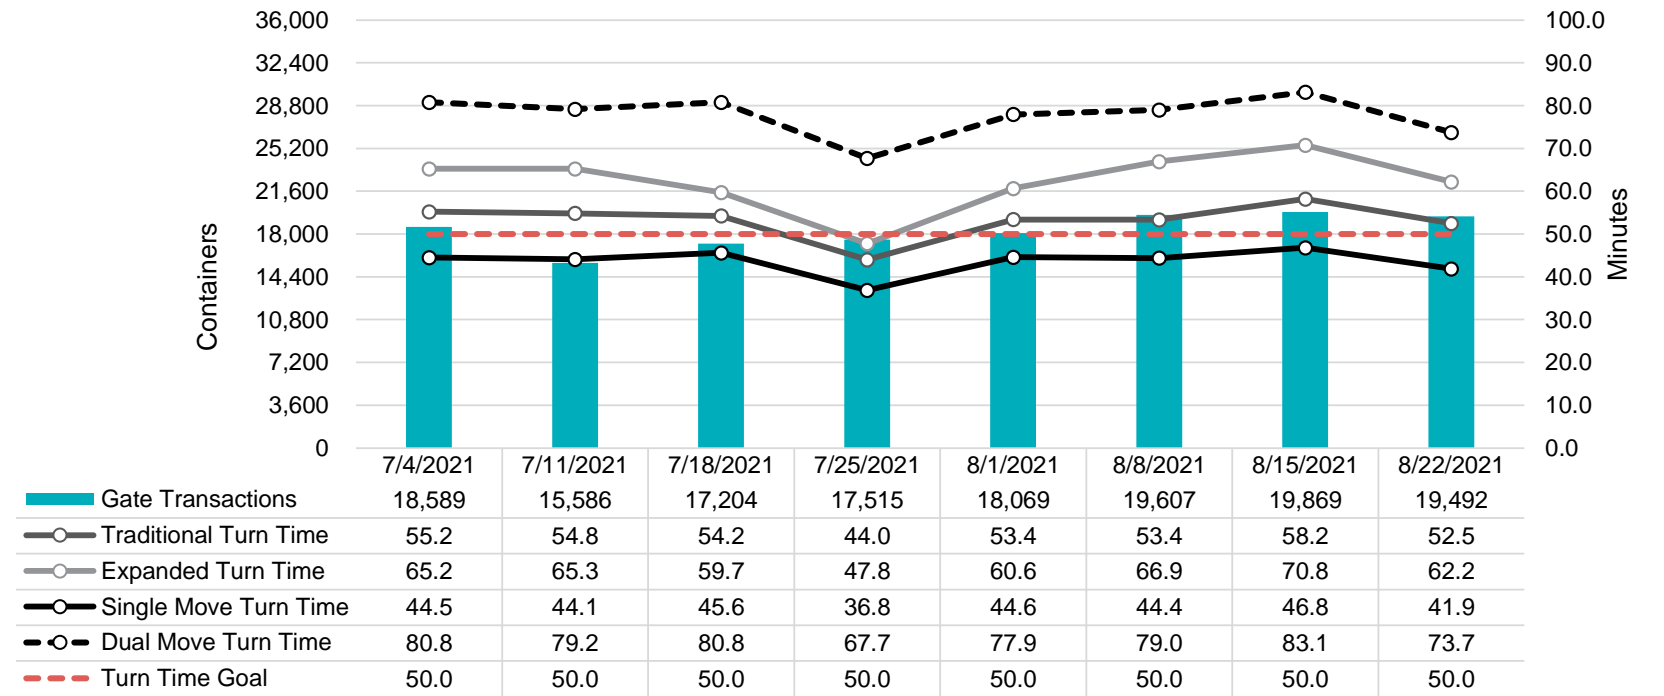

Port of Virginia Weekly Metrics

Gate Transactions

NIT Gate Transactions

VIG Gate Transactions

POV Gate Transactions

PPCY Gate Transactions

Please note: PPCY Gate Transactions are not included with POV Gate Transaction counts

Truck Reservation System and Hourly Transactions

NIT Truck Reservation Statistics

VIG Truck Reservation Statistics

POV Truck Reservation Statistics

POV Weekly Transactions by Terminal and Hour

Gate Containers and Dwell