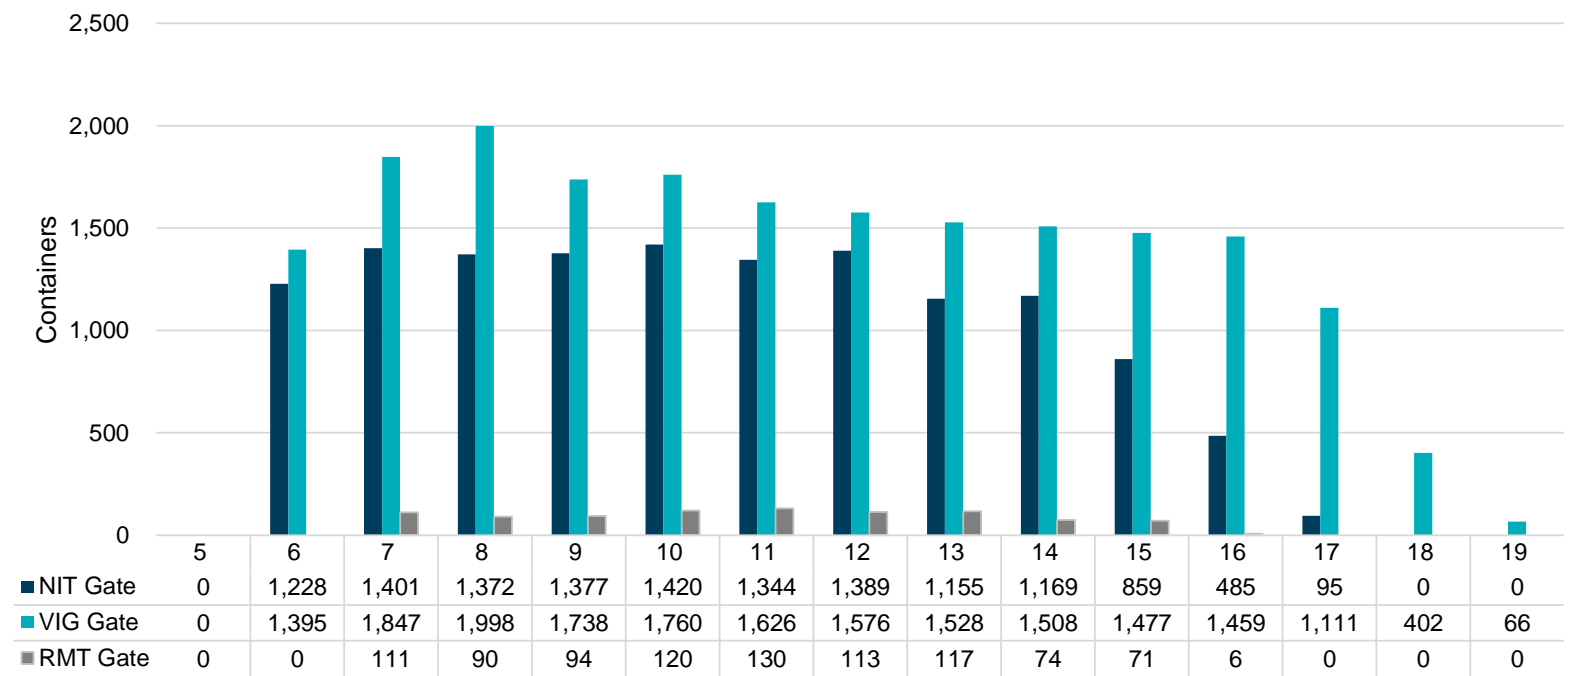

Port of Virginia Weekly Metrics

Gate Transactions

NIT Gate Transactions

VIG Gate Transactions

POV Gate Transactions

PPCY Gate Transactions

Please note: PPCY Gate Transactions are not included with POV Gate Transaction counts

Truck Reservation System and Hourly Transactions

NIT Truck Reservation Statistics

VIG Truck Reservation Statistics

POV Truck Reservation Statistics

POV Weekly Transactions by Terminal and Hour

Gate Containers and Dwell

NIT Gate Containers and Dwell

VIG Gate Containers and Dwell

Gate Transactions

POV Gate Containers and Dwell

Rail Containers and Dwell

NIT Rail Containers and Dwell

VIG Rail Containers and Dwell

Rail Containers