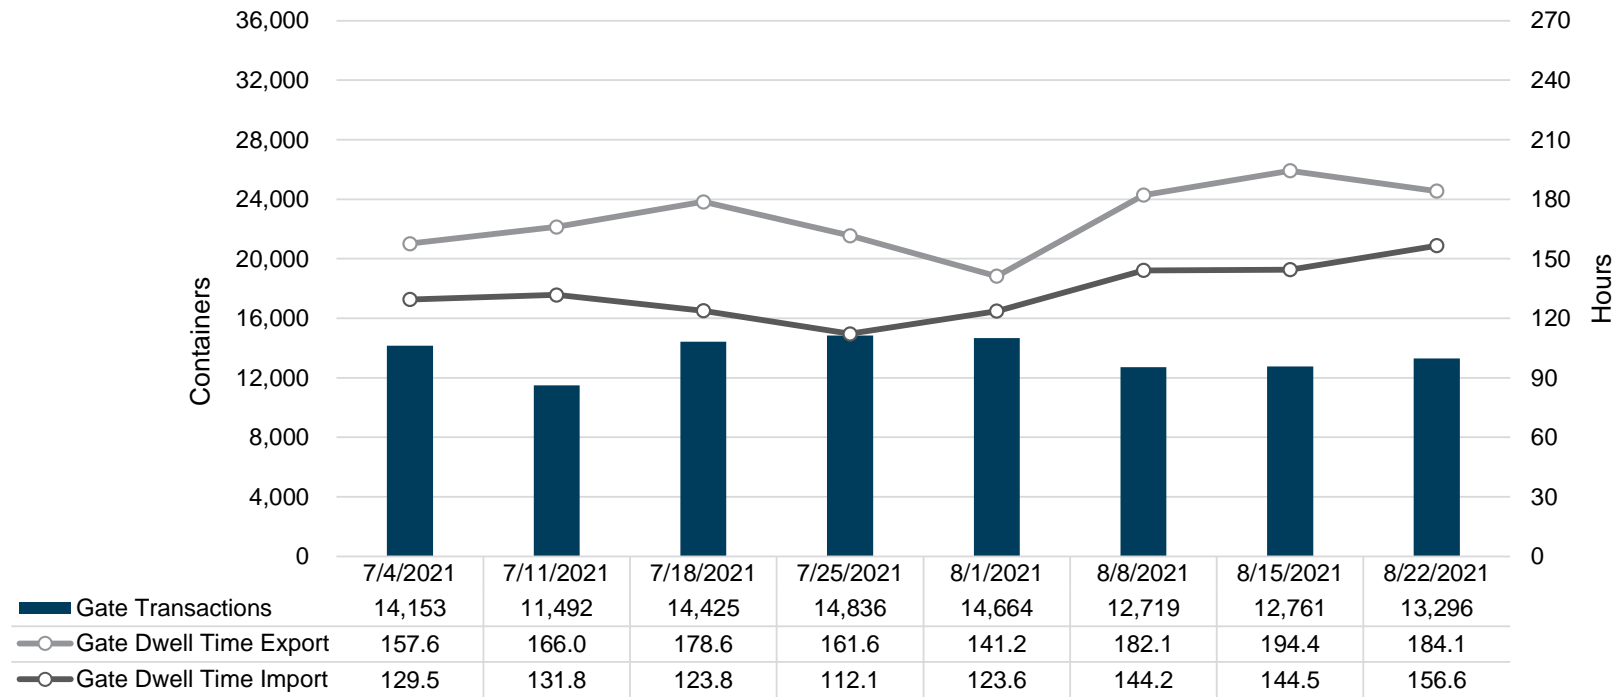

Gate Containers and Dwell

NIT Gate Containers and Dwell