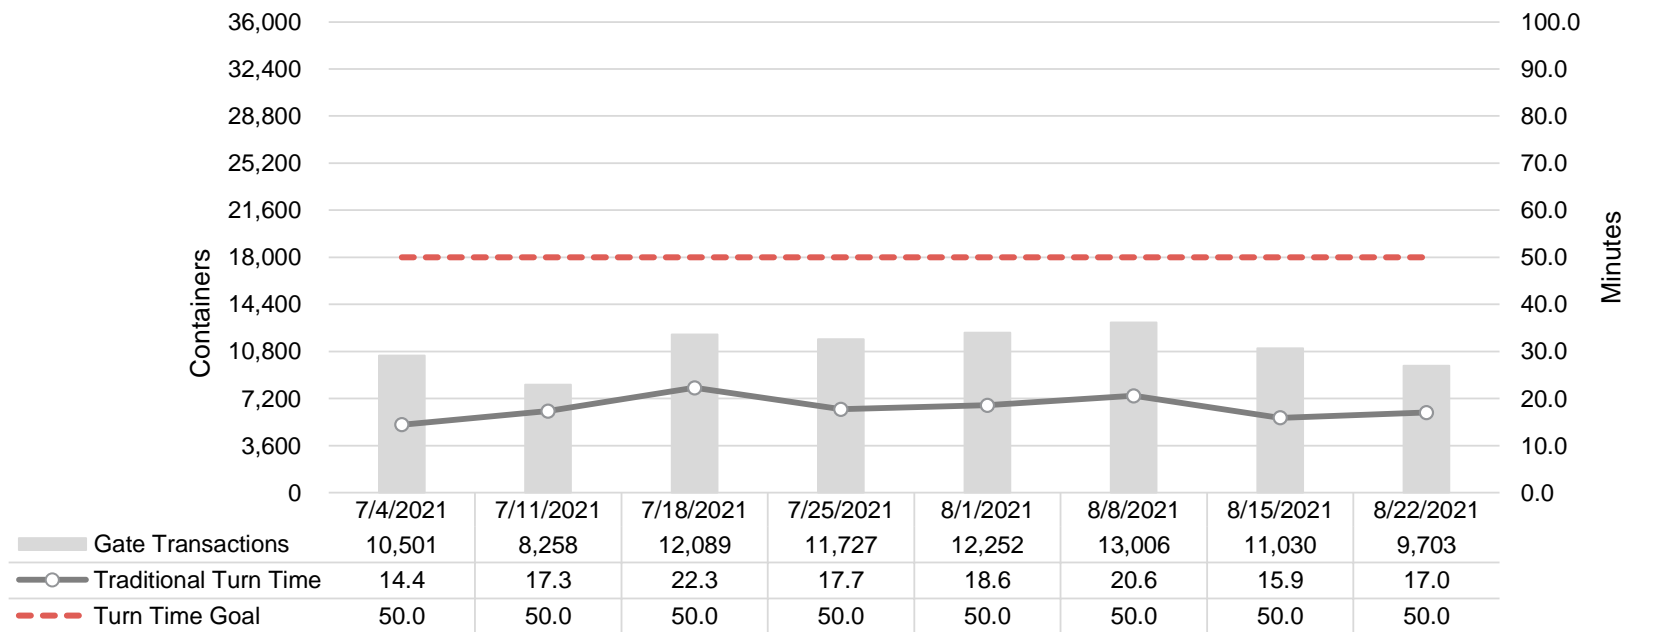

Port of Virginia Weekly Metrics

Gate Transactions

NIT Gate Transactions

VIG Gate Transactions

POV Gate Transactions

PPCY Gate Transactions

Please note: PPCY Gate Transactions are not included with POV Gate Transaction counts

Truck Reservation System and Hourly Transactions

NIT Truck Reservation Statistics

VIG Truck Reservation Statistics

POV Truck Reservation Statistics

POV Weekly Transactions by Terminal and Hour

Gate Containers and Dwell