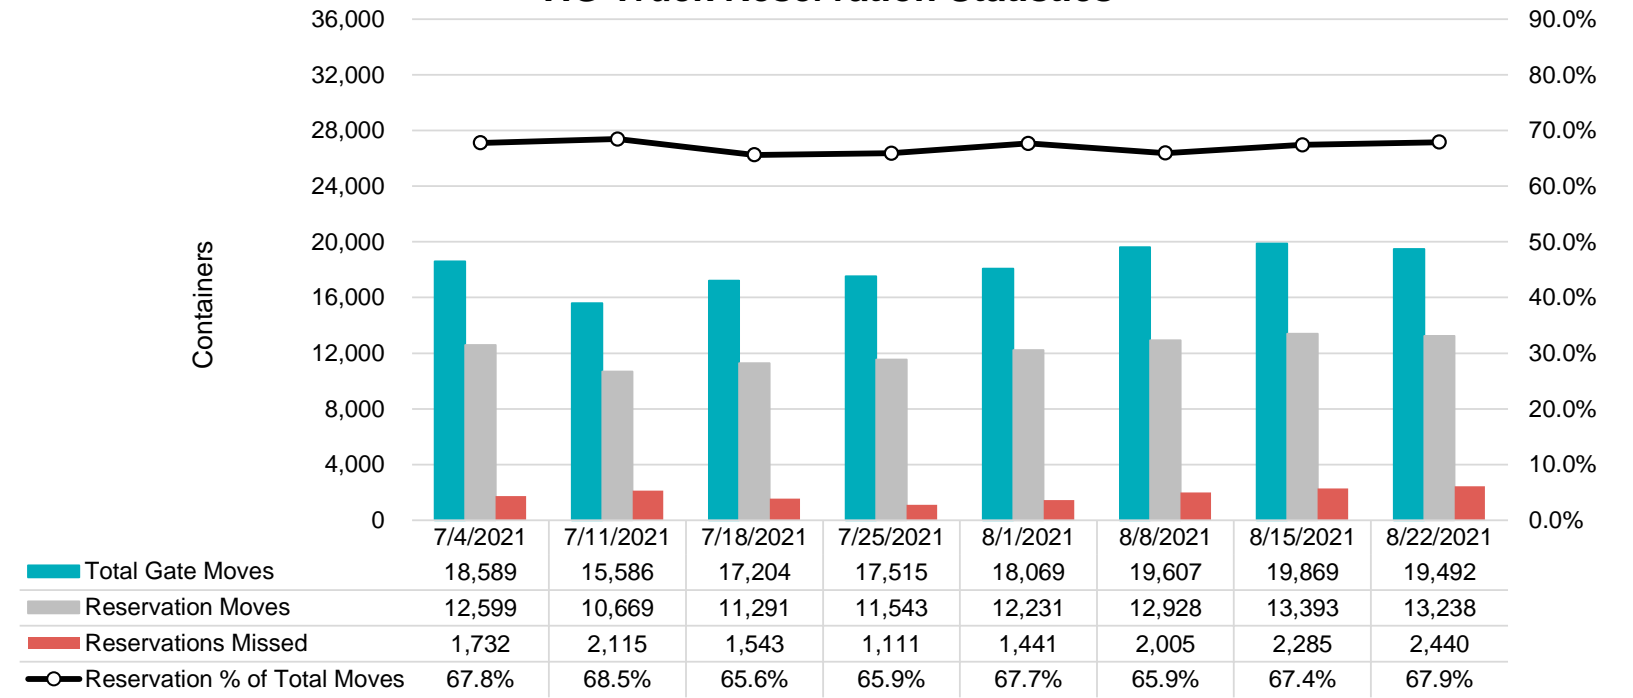

Port of Virginia Weekly Metrics

Gate Transactions

NIT Gate Transactions

VIG Gate Transactions

POV Gate Transactions

PPCY Gate Transactions

Please note: PPCY Gate Transactions are not included with POV Gate Transaction counts

Truck Reservation System and Hourly Transactions

NIT Truck Reservation Statistics

VIG Truck Reservation Statistics

POV Truck Reservation Statistics

POV Weekly Transactions by Terminal and Hour

Gate Containers and Dwell