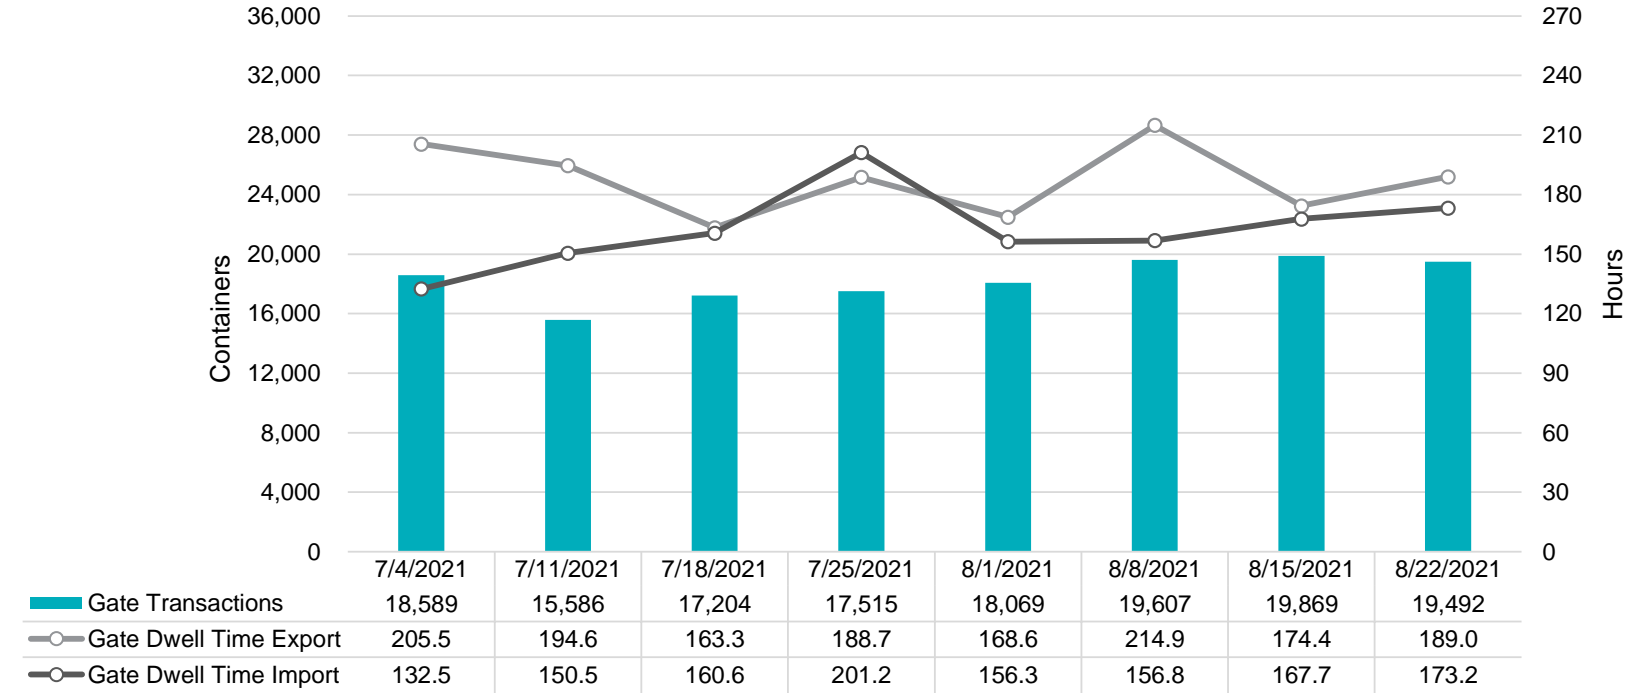

VIG Gate Containers and Dwell