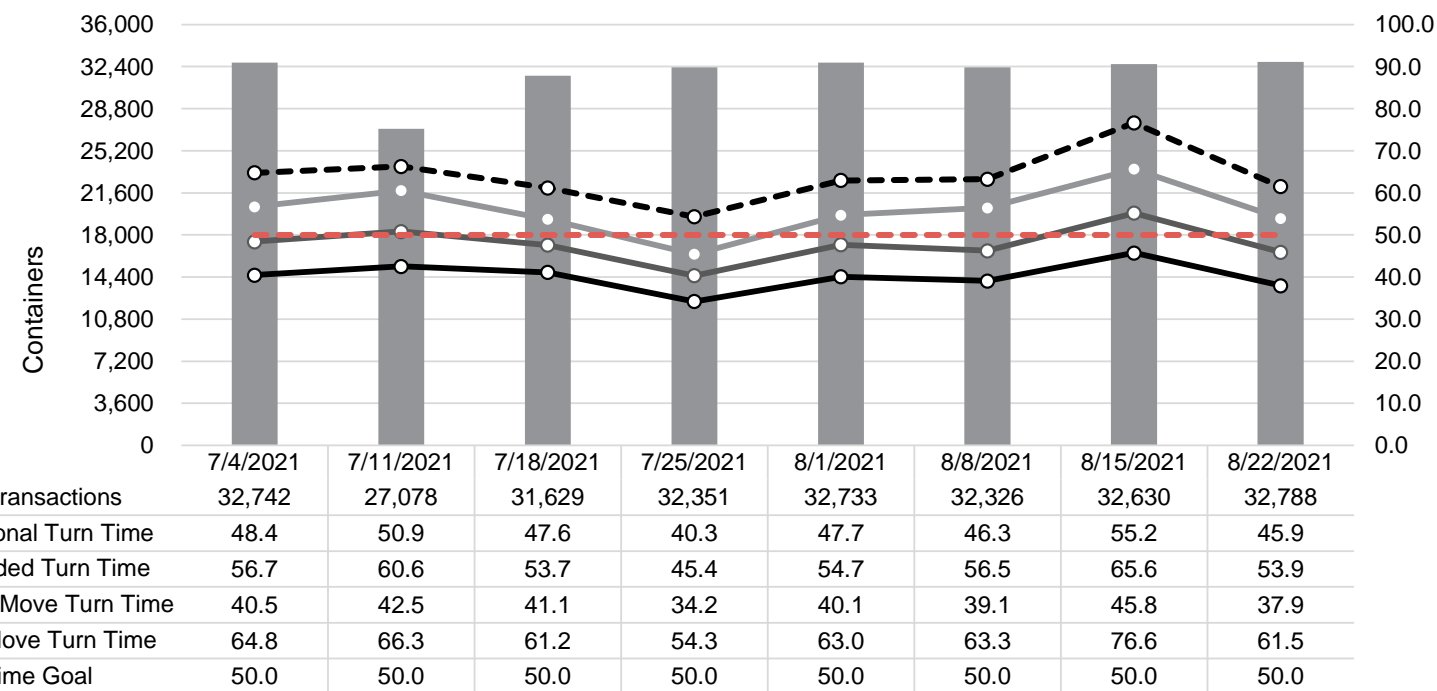

Port of Virginia Weekly Metrics

Gate Transactions

NIT Gate Transactions

VIG Gate Transactions

POV Gate Transactions

PPCY Gate Transactions

Please note: PPCY Gate Transactions are not included with POV Gate Transaction counts

Truck Reservation System and Hourly Transactions

NIT Truck Reservation Statistics

VIG Truck Reservation Statistics

POV Truck Reservation Statistics

POV Weekly Transactions by Terminal and Hour

Gate Containers and Dwell