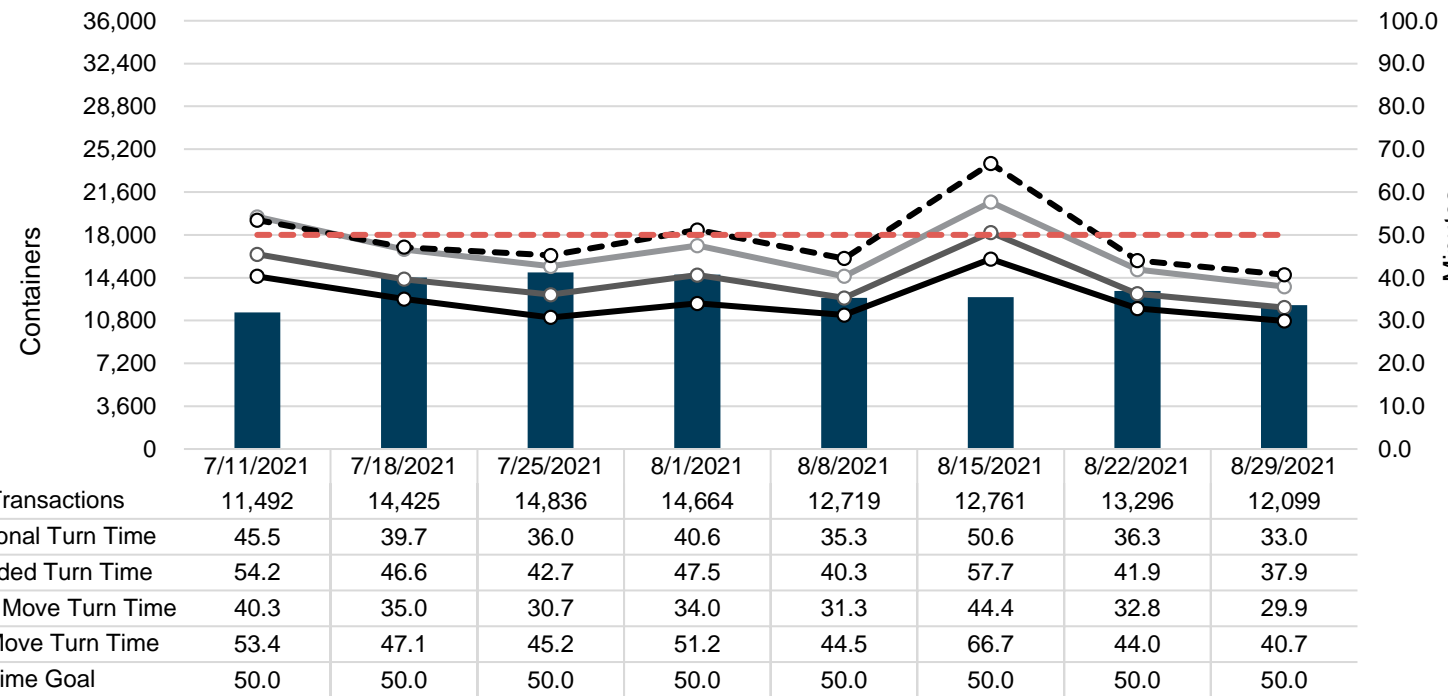

Port of Virginia Weekly Metrics

Gate Transactions

NIT Gate Transactions