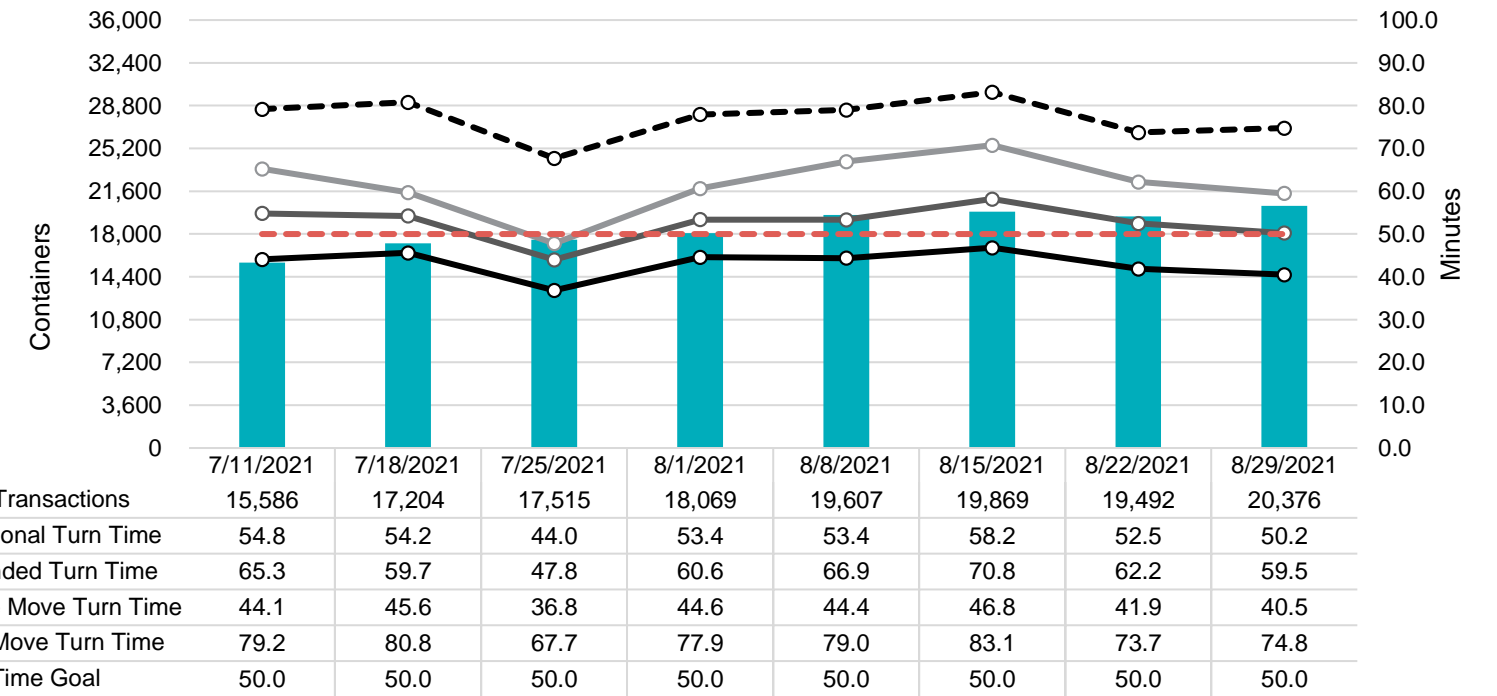

VIG Gate Transactions