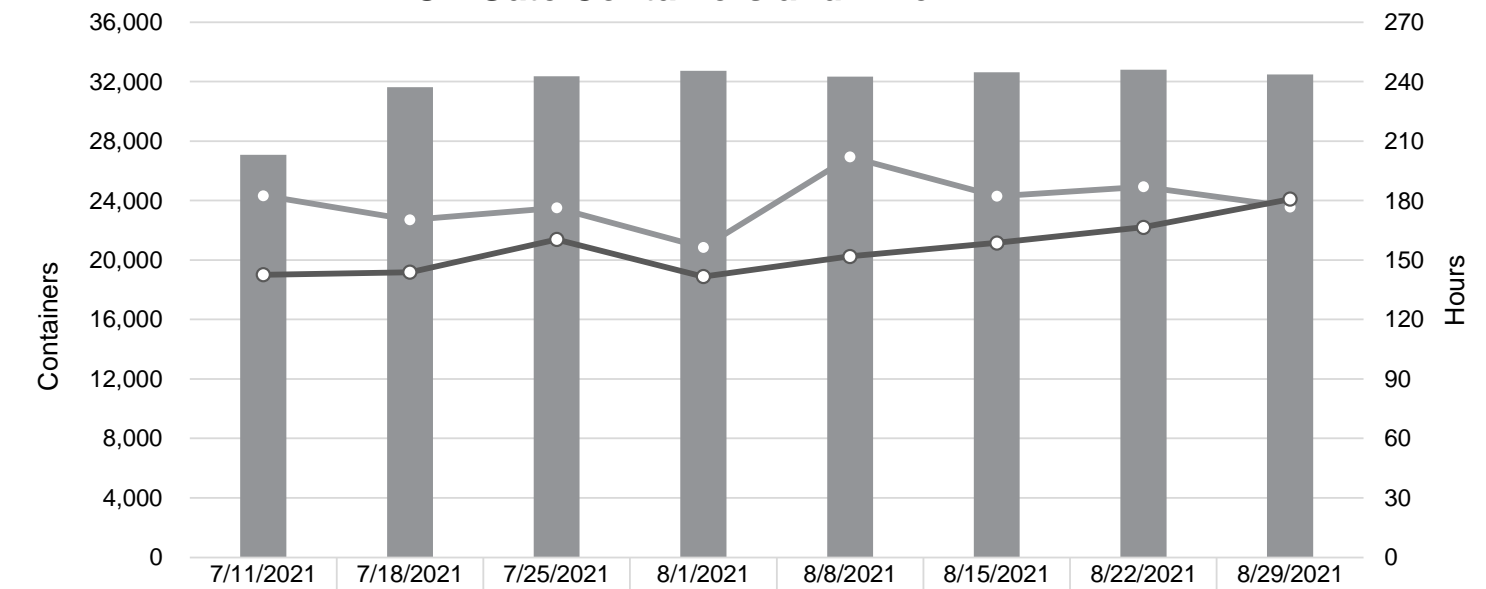

POV Gate Containers and Dwell

Date	Gate Transactions	Gate Dwell Time Export	Gate Dwell Time Import
7/11/2021	27,078	182.5	142.5
7/18/2021	31,629	170.3	143.8
7/25/2021	32,351	176.3	160.4
8/1/2021	32,733	156.3	141.7
8/8/2021	32,326	202.0	151.9
8/15/2021	32,630	182.2	158.6
8/22/2021	32,788	187.0	166.5
8/29/2021	32,475	176.8	180.7