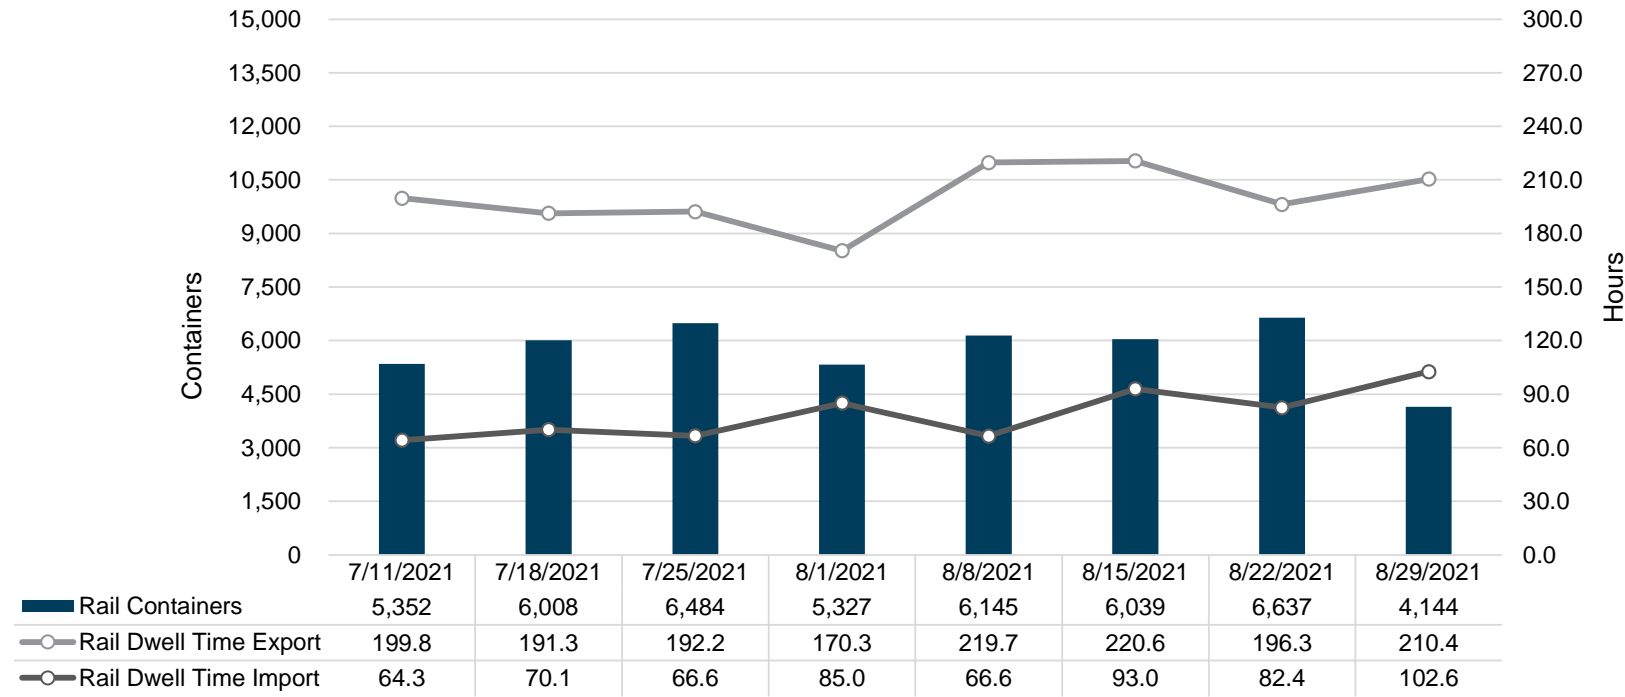

Rail Containers and Dwell

NIT Rail Containers and Dwell