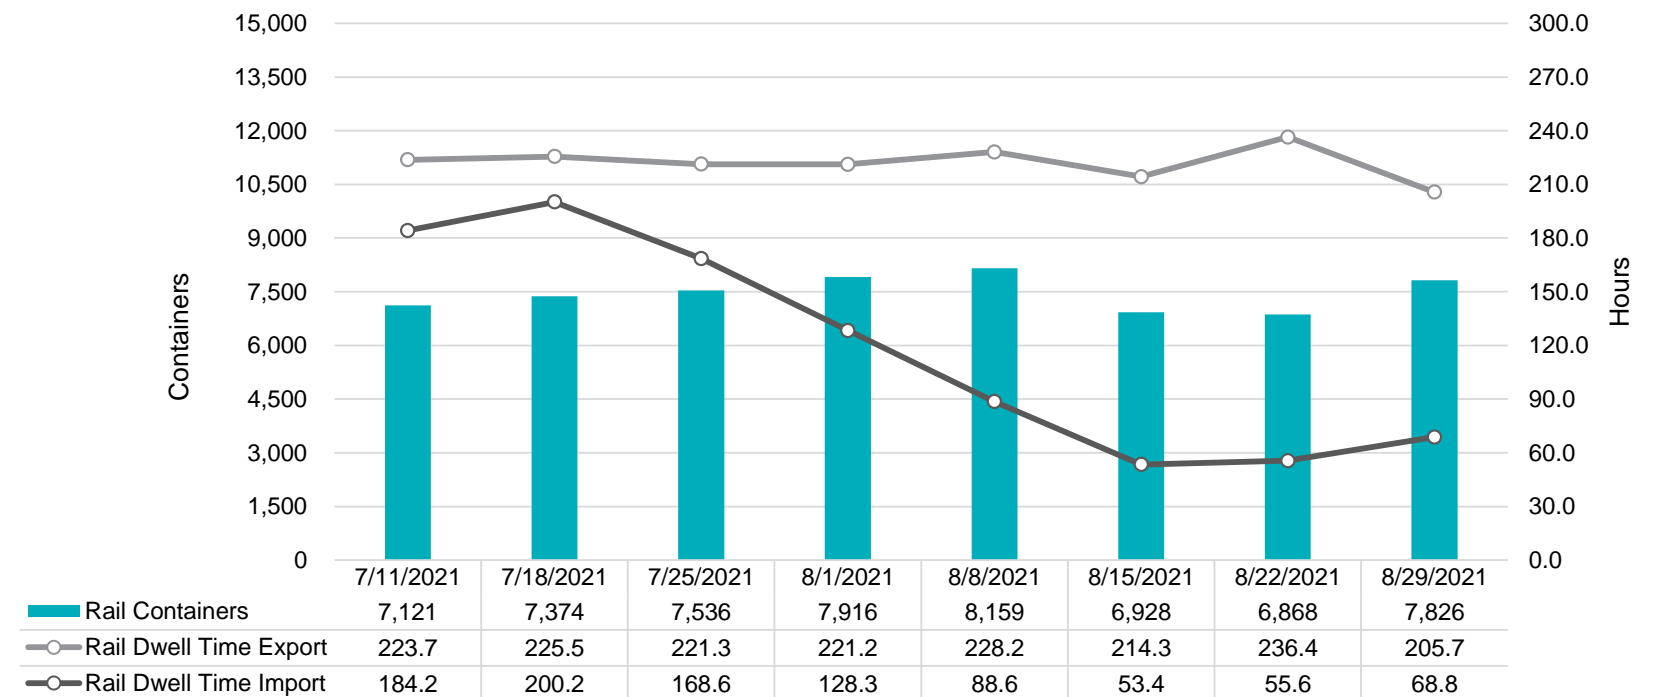

VIG Rail Containers and Dwell