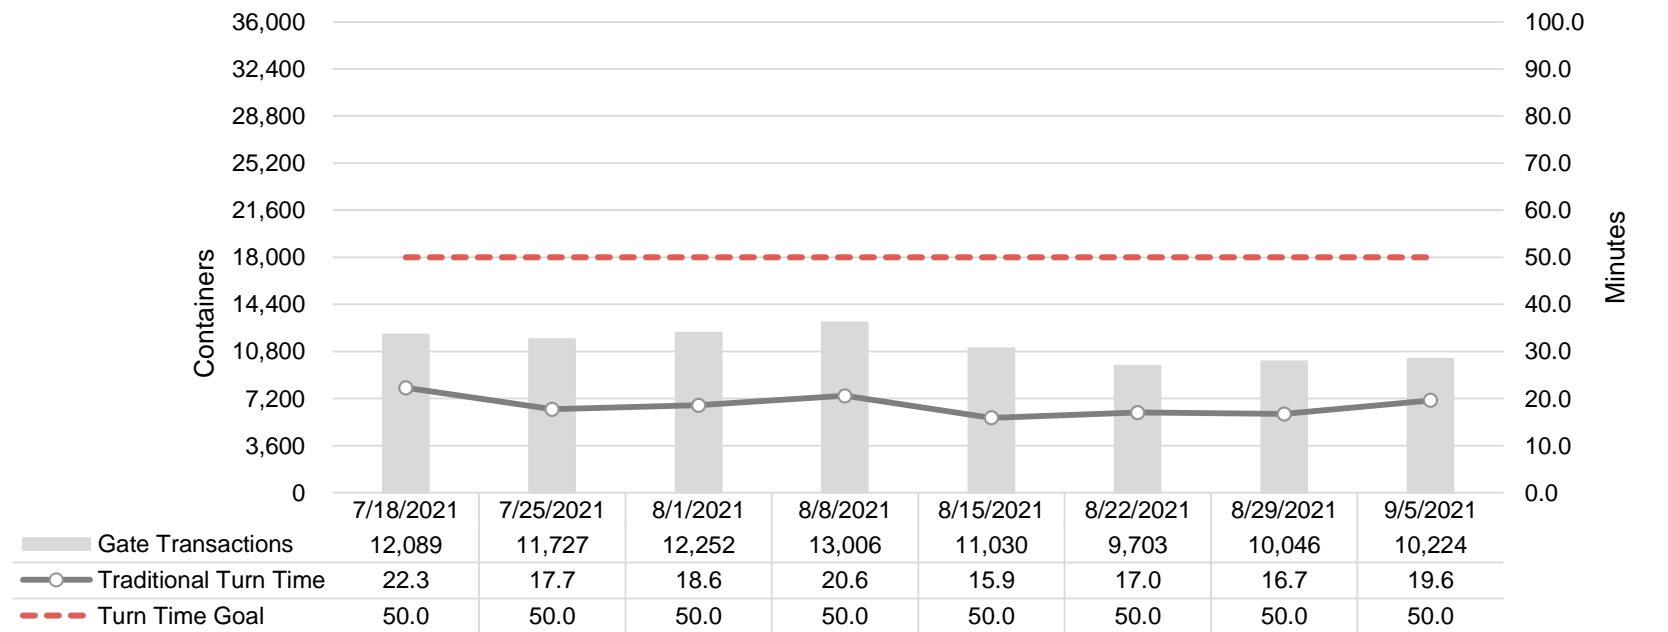

Port of Virginia Weekly Metrics

Gate Transactions

NIT Gate Transactions

VIG Gate Transactions

POV Gate Transactions

PPCY Gate Transactions

Please note: PPCY Gate Transactions are not included with POV Gate Transaction counts

Truck Reservation System and Hourly Transactions

NIT Truck Reservation Statistics

VIG Truck Reservation Statistics

POV Truck Reservation Statistics

POV Weekly Transactions by Terminal and Hour

Gate Containers and Dwell