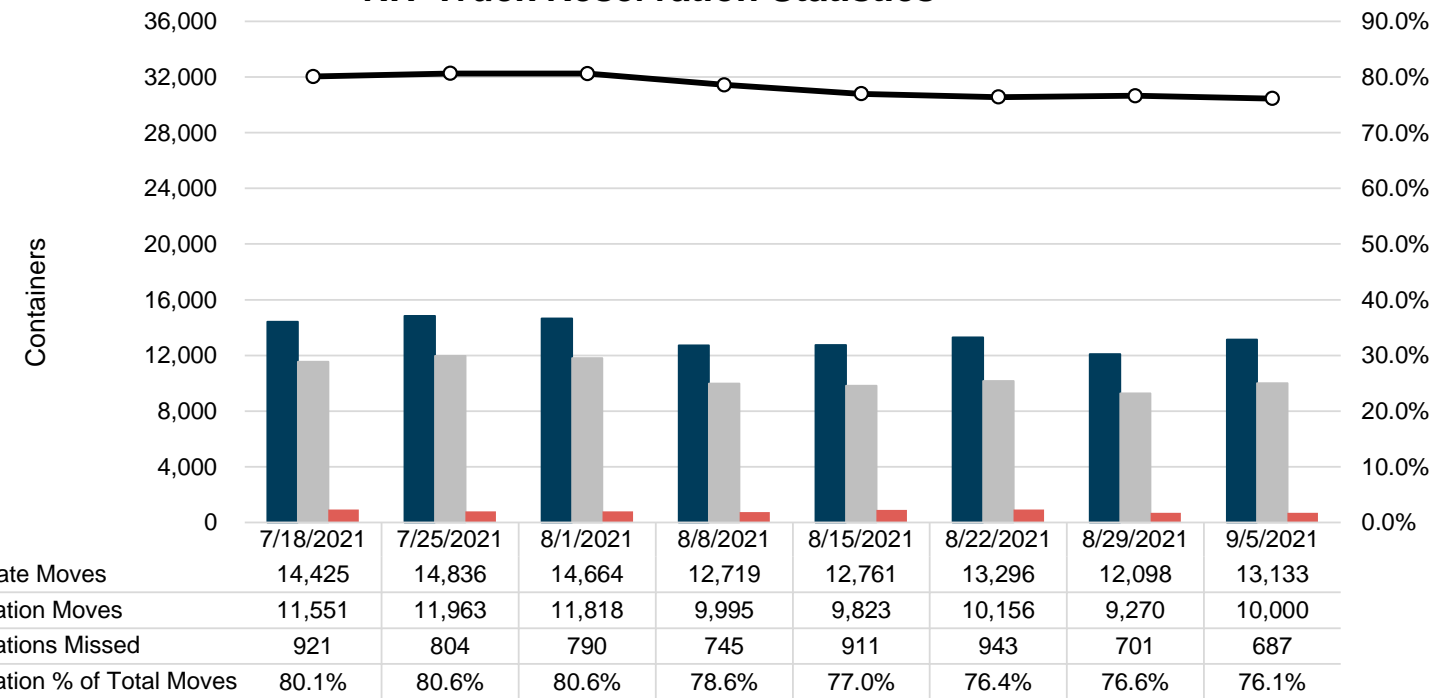

Port of Virginia Weekly Metrics

Gate Transactions

NIT Gate Transactions

VIG Gate Transactions

POV Gate Transactions

PPCY Gate Transactions

Please note: PPCY Gate Transactions are not included with POV Gate Transaction counts

Truck Reservation System and Hourly Transactions

NIT Truck Reservation Statistics

VIG Truck Reservation Statistics

POV Truck Reservation Statistics

POV Weekly Transactions by Terminal and Hour

Gate Containers and Dwell