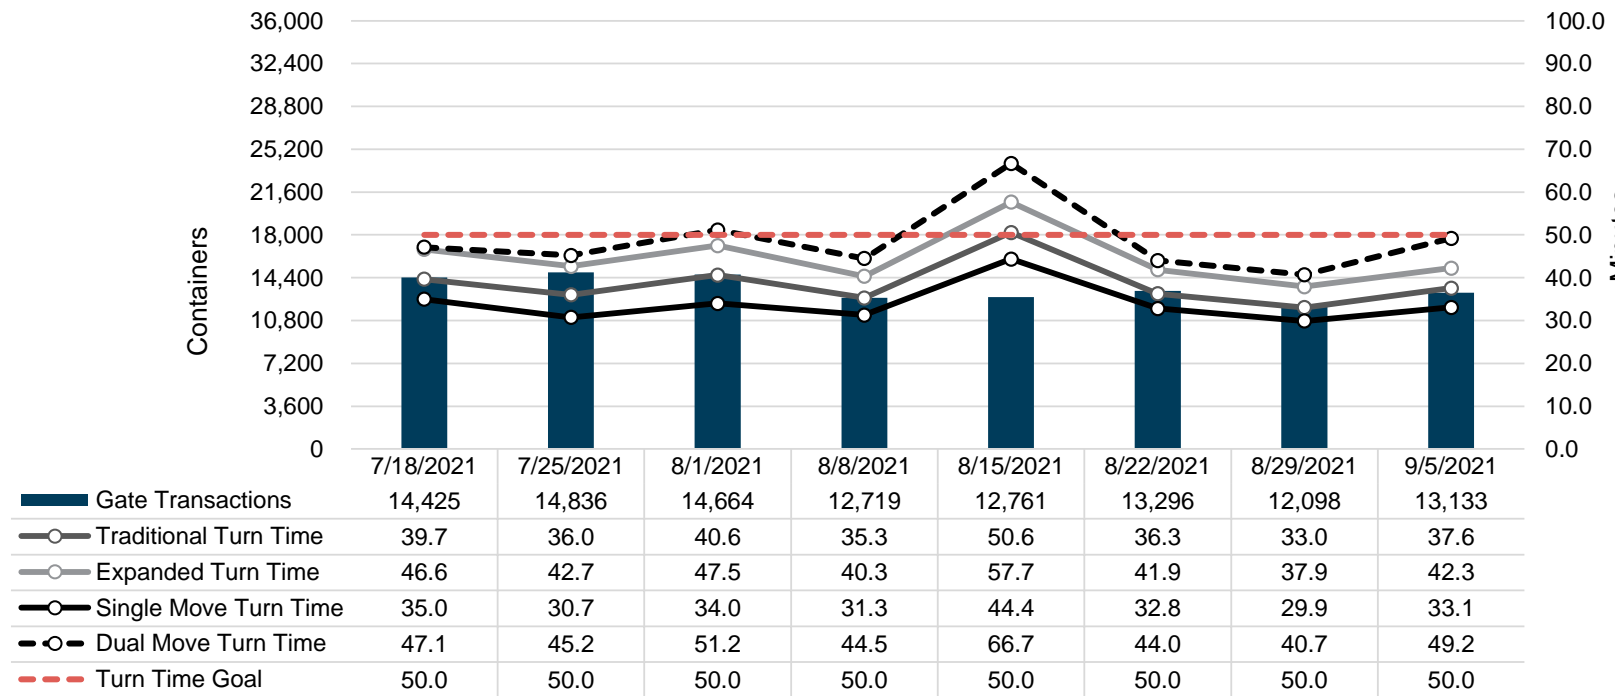

Port of Virginia Weekly Metrics

Gate Transactions

NIT Gate Transactions

VIG Gate Transactions

POV Gate Transactions

PPCY Gate Transactions

Please note: PPCY Gate Transactions are not included with POV Gate Transaction counts

Truck Reservation System and Hourly Transactions

NIT Truck Reservation Statistics

VIG Truck Reservation Statistics

POV Truck Reservation Statistics

POV Weekly Transactions by Terminal and Hour

Gate Containers and Dwell