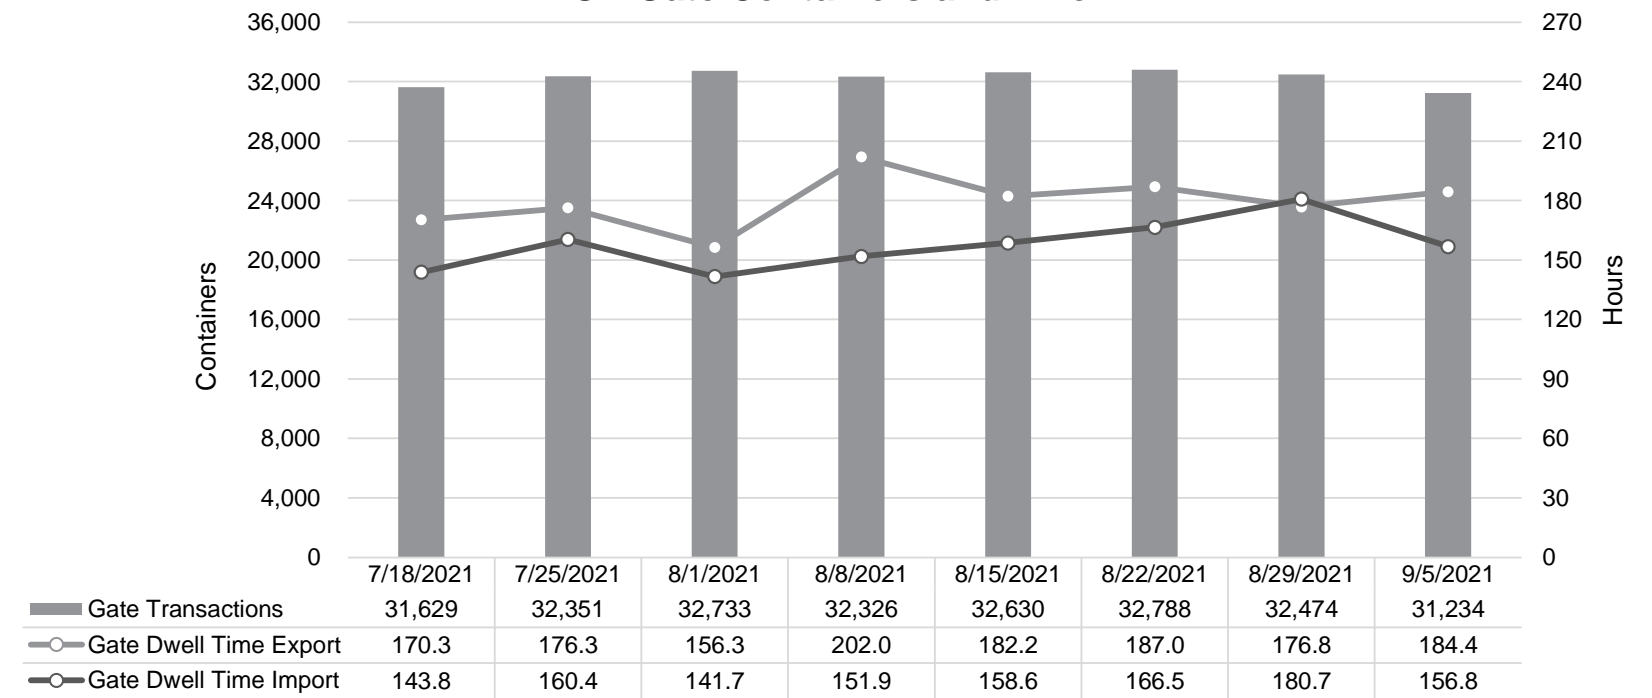

Truck Reservation System and Hourly Transactions

NIT Truck Reservation Statistics

VIG Truck Reservation Statistics

POV Truck Reservation Statistics

POV Weekly Transactions by Terminal and Hour

Gate Containers and Dwell

NIT Gate Containers and Dwell

VIG Gate Containers and Dwell

Gate Transactions

POV Gate Containers and Dwell

Rail Containers and Dwell

NIT Rail Containers and Dwell

VIG Rail Containers and Dwell

Rail Containers