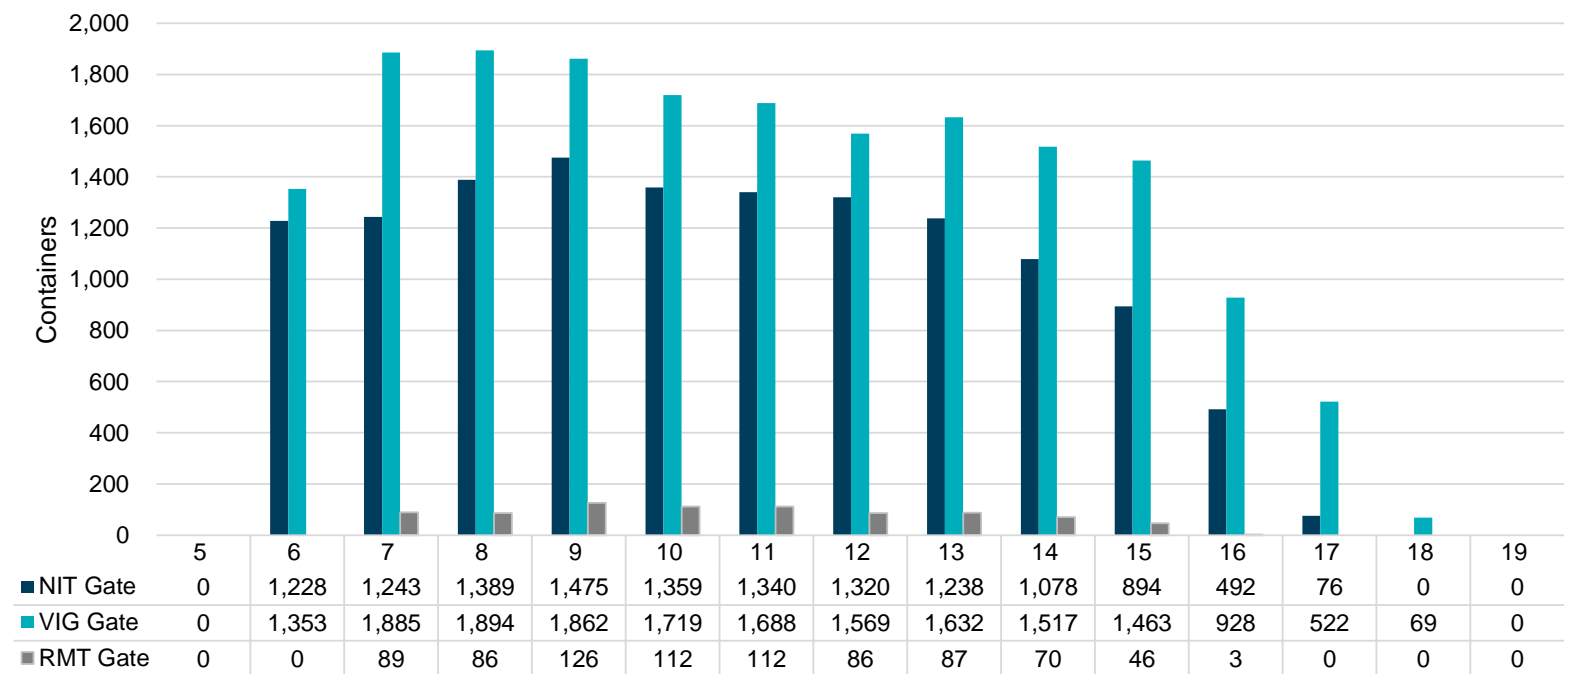

Port of Virginia Weekly Metrics

Gate Transactions

NIT Gate Transactions

VIG Gate Transactions

POV Gate Transactions

PPCY Gate Transactions

Please note: PPCY Gate Transactions are not included with POV Gate Transaction counts

Truck Reservation System and Hourly Transactions

NIT Truck Reservation Statistics

VIG Truck Reservation Statistics

POV Truck Reservation Statistics

POV Weekly Transactions by Terminal and Hour

Gate Containers and Dwell

NIT Gate Containers and Dwell

VIG Gate Containers and Dwell

Gate Transactions

POV Gate Containers and Dwell

Rail Containers and Dwell

NIT Rail Containers and Dwell

VIG Rail Containers and Dwell

Rail Containers