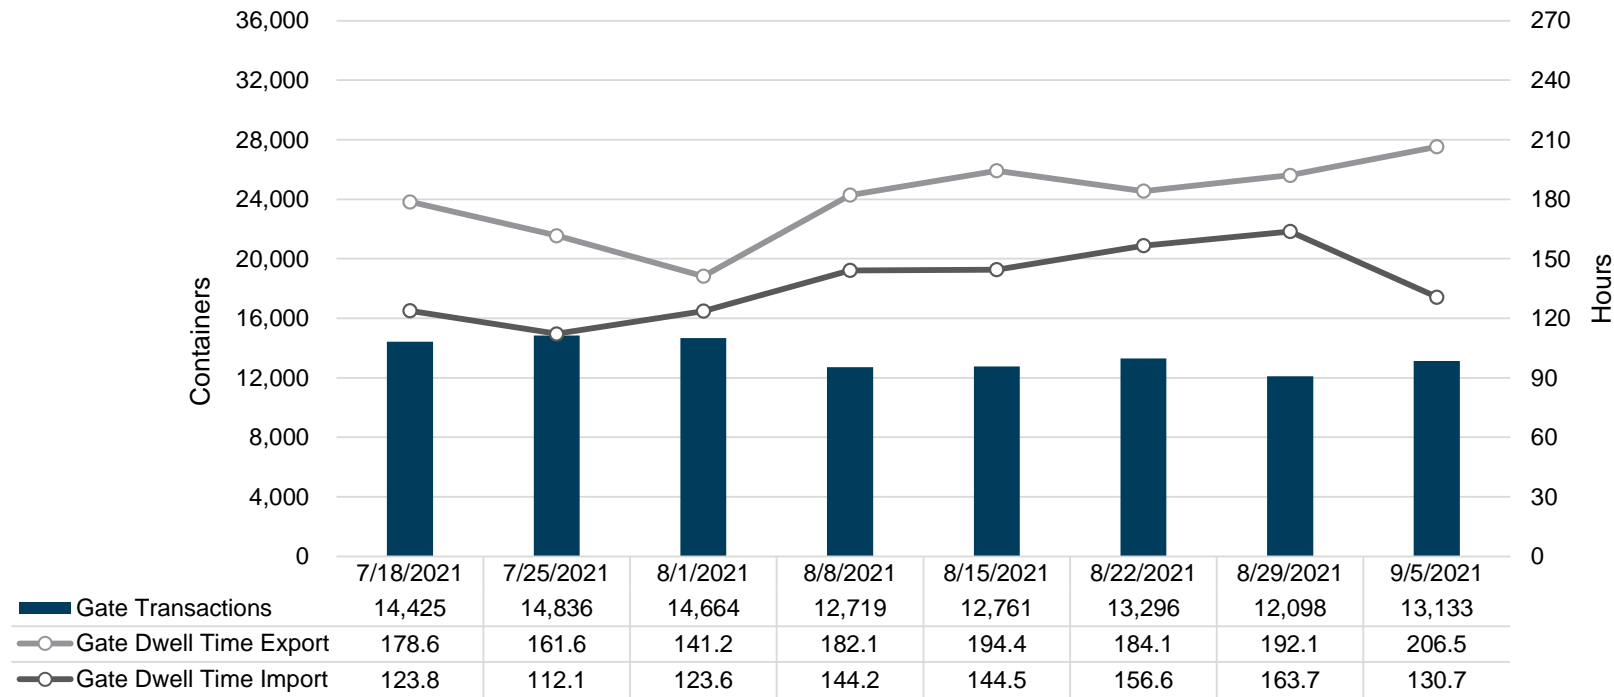

Gate Containers and Dwell

NIT Gate Containers and Dwell