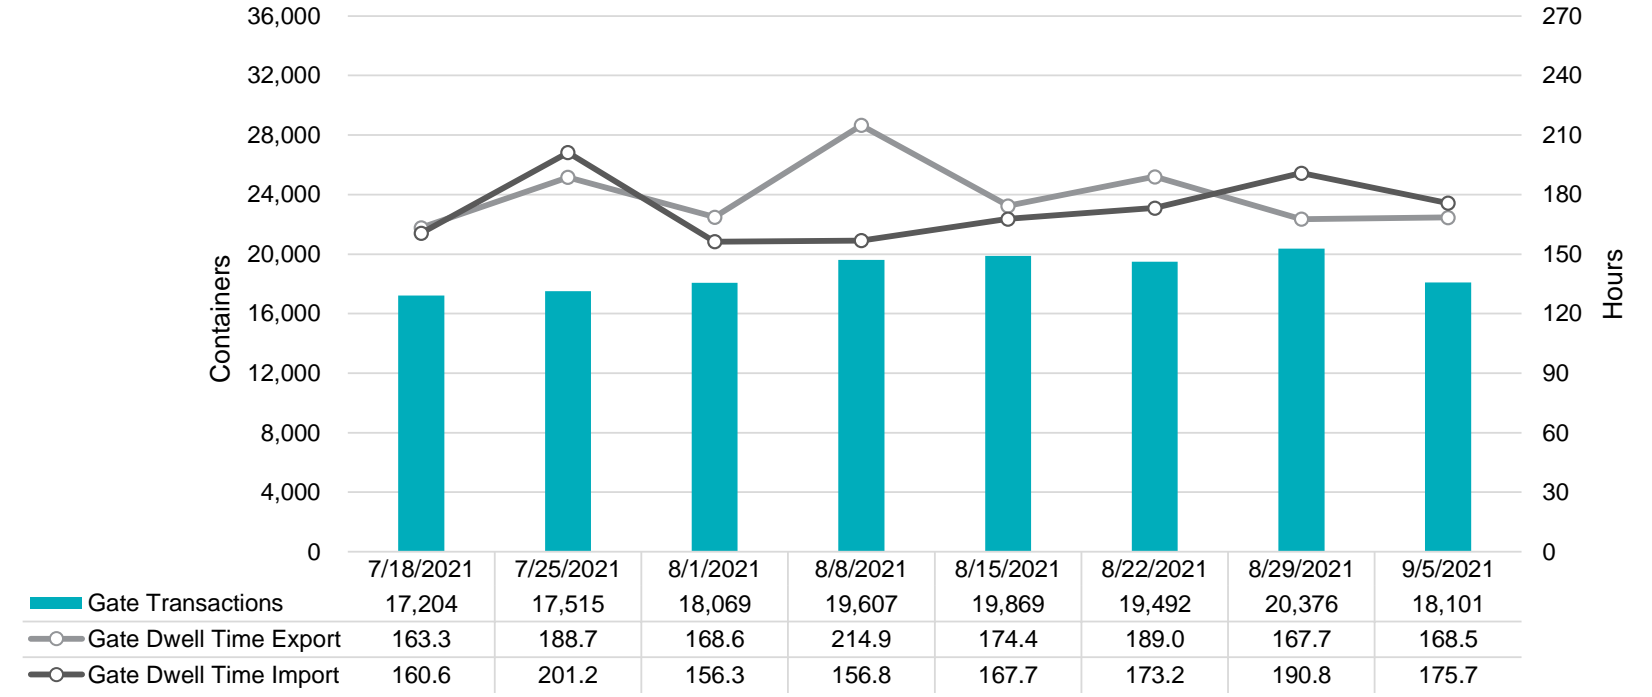

VIG Gate Containers and Dwell