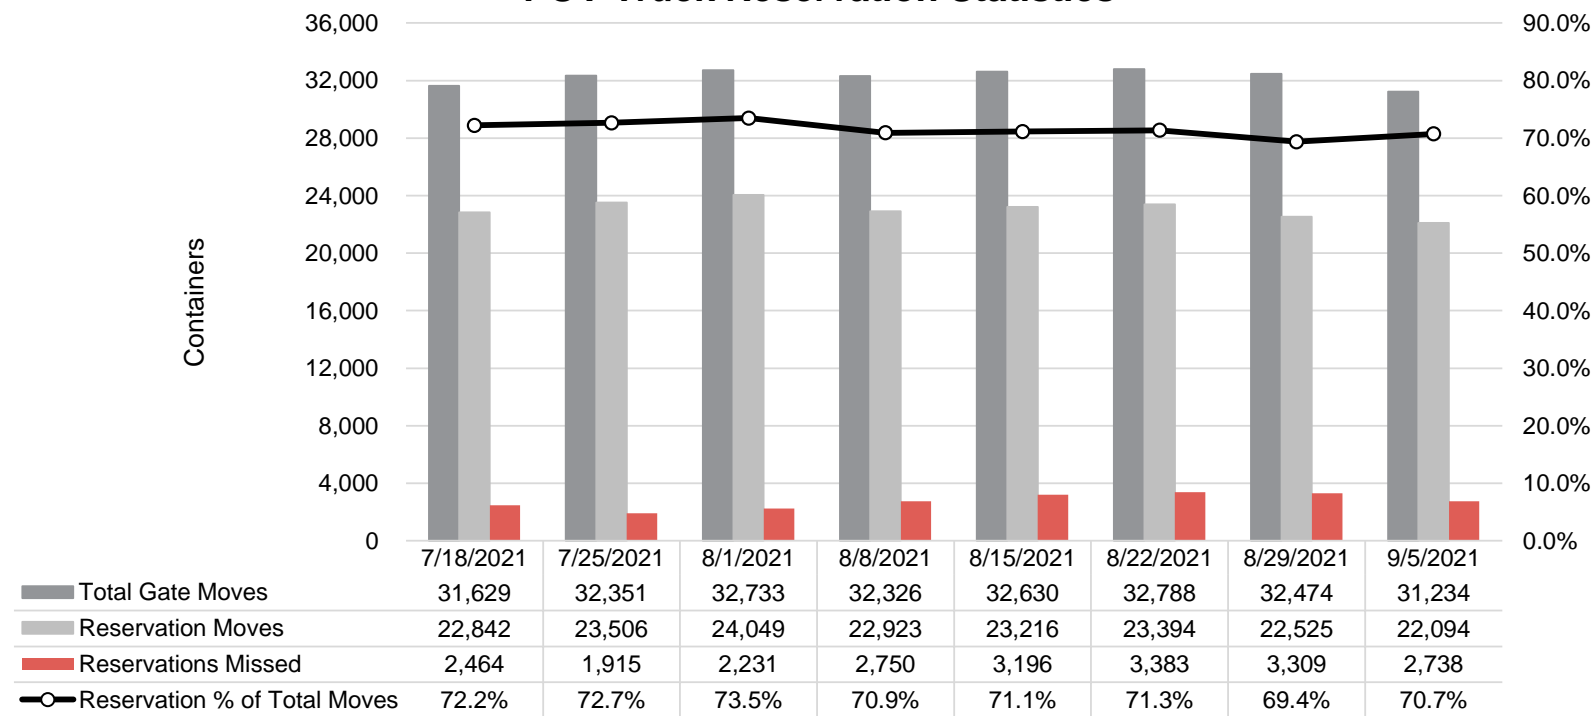

Port of Virginia Weekly Metrics

Gate Transactions

NIT Gate Transactions

VIG Gate Transactions

POV Gate Transactions

PPCY Gate Transactions

Please note: PPCY Gate Transactions are not included with POV Gate Transaction counts

Truck Reservation System and Hourly Transactions

NIT Truck Reservation Statistics

VIG Truck Reservation Statistics

POV Truck Reservation Statistics

POV Weekly Transactions by Terminal and Hour

Gate Containers and Dwell

NIT Gate Containers and Dwell

VIG Gate Containers and Dwell

Gate Transactions

POV Gate Containers and Dwell

Rail Containers and Dwell

NIT Rail Containers and Dwell

VIG Rail Containers and Dwell

Rail Containers