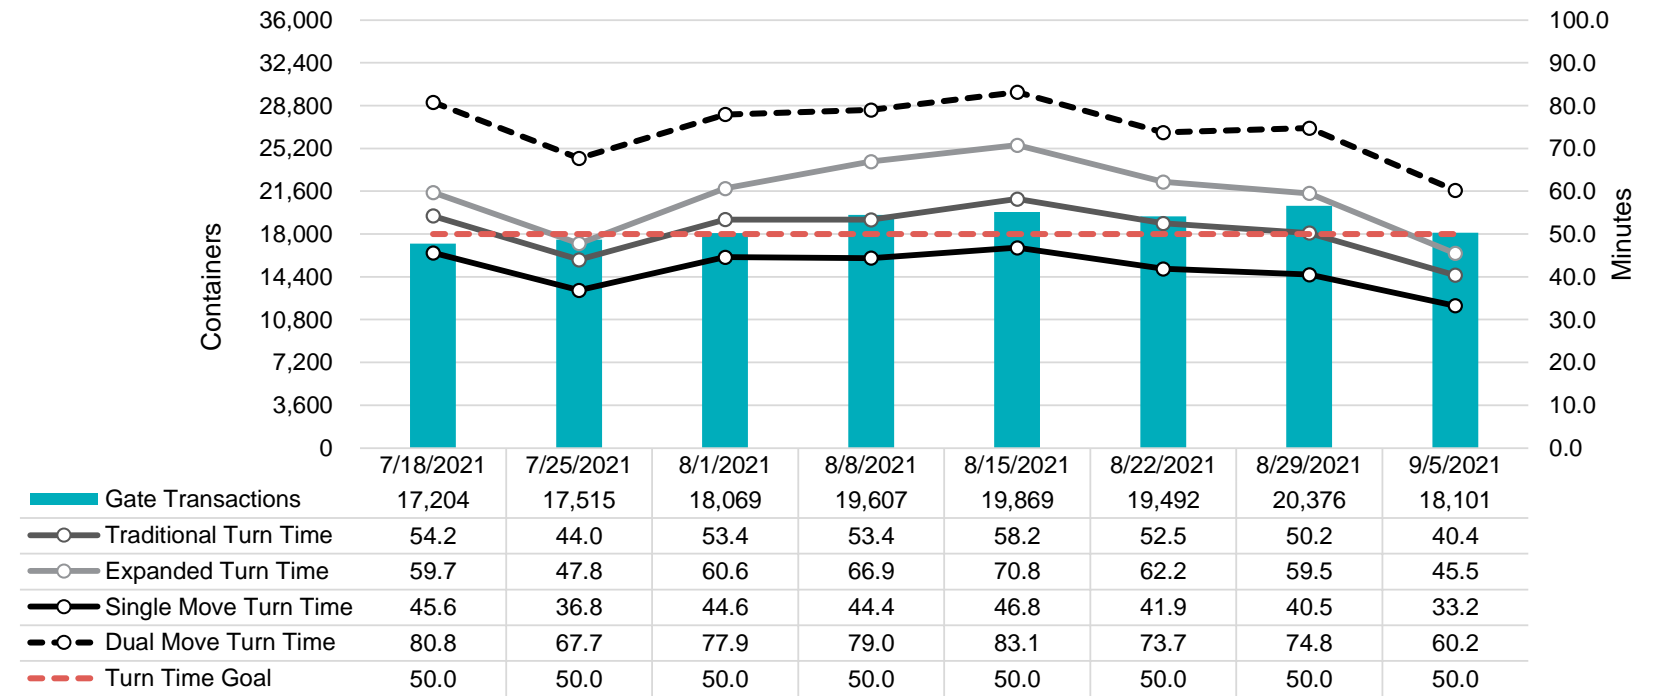

Port of Virginia Weekly Metrics

Gate Transactions

NIT Gate Transactions

VIG Gate Transactions

POV Gate Transactions

PPCY Gate Transactions

Please note: PPCY Gate Transactions are not included with POV Gate Transaction counts

Truck Reservation System and Hourly Transactions

NIT Truck Reservation Statistics

VIG Truck Reservation Statistics

POV Truck Reservation Statistics

POV Weekly Transactions by Terminal and Hour

Gate Containers and Dwell