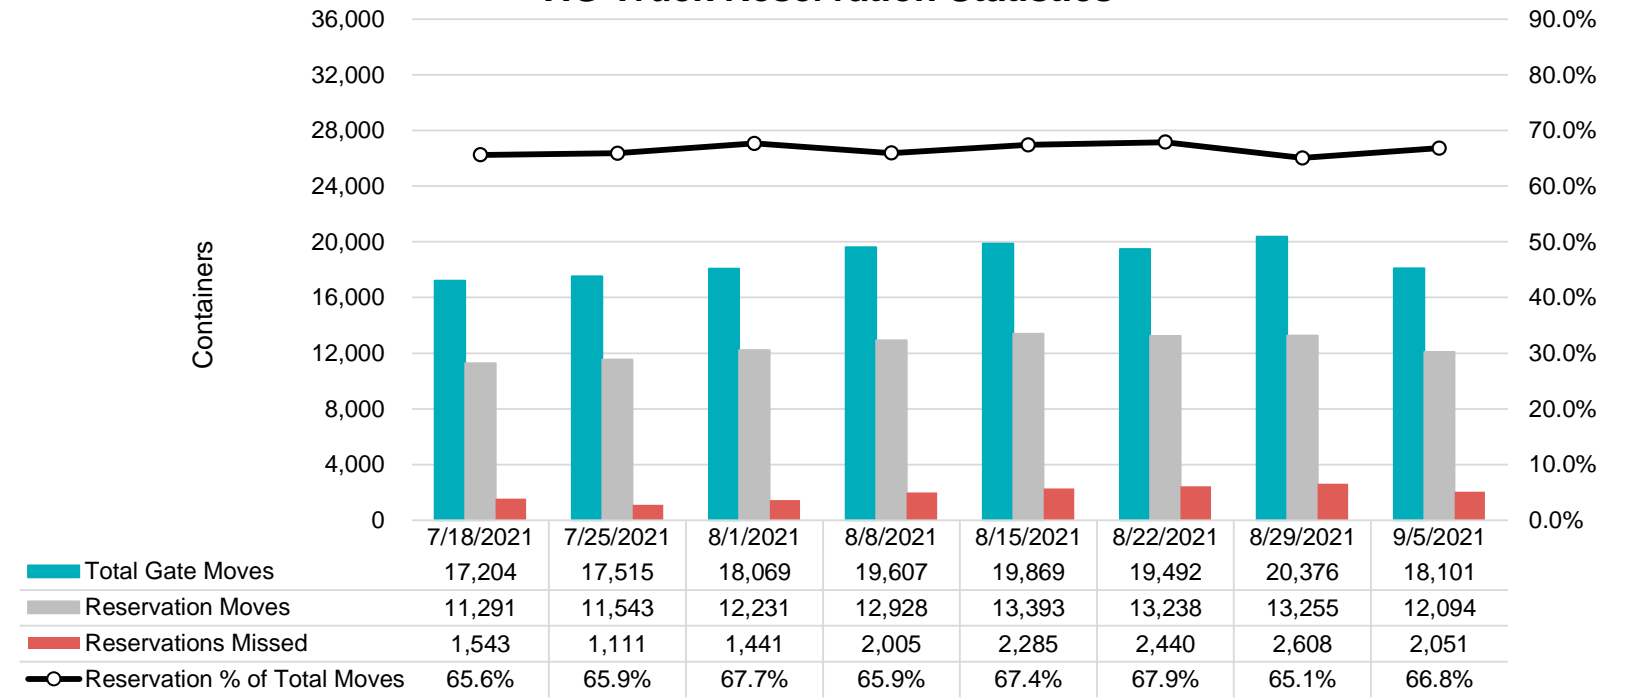

Port of Virginia Weekly Metrics

Gate Transactions

NIT Gate Transactions

VIG Gate Transactions

POV Gate Transactions

PPCY Gate Transactions

Please note: PPCY Gate Transactions are not included with POV Gate Transaction counts

Truck Reservation System and Hourly Transactions

NIT Truck Reservation Statistics

VIG Truck Reservation Statistics

POV Truck Reservation Statistics

POV Weekly Transactions by Terminal and Hour

Gate Containers and Dwell