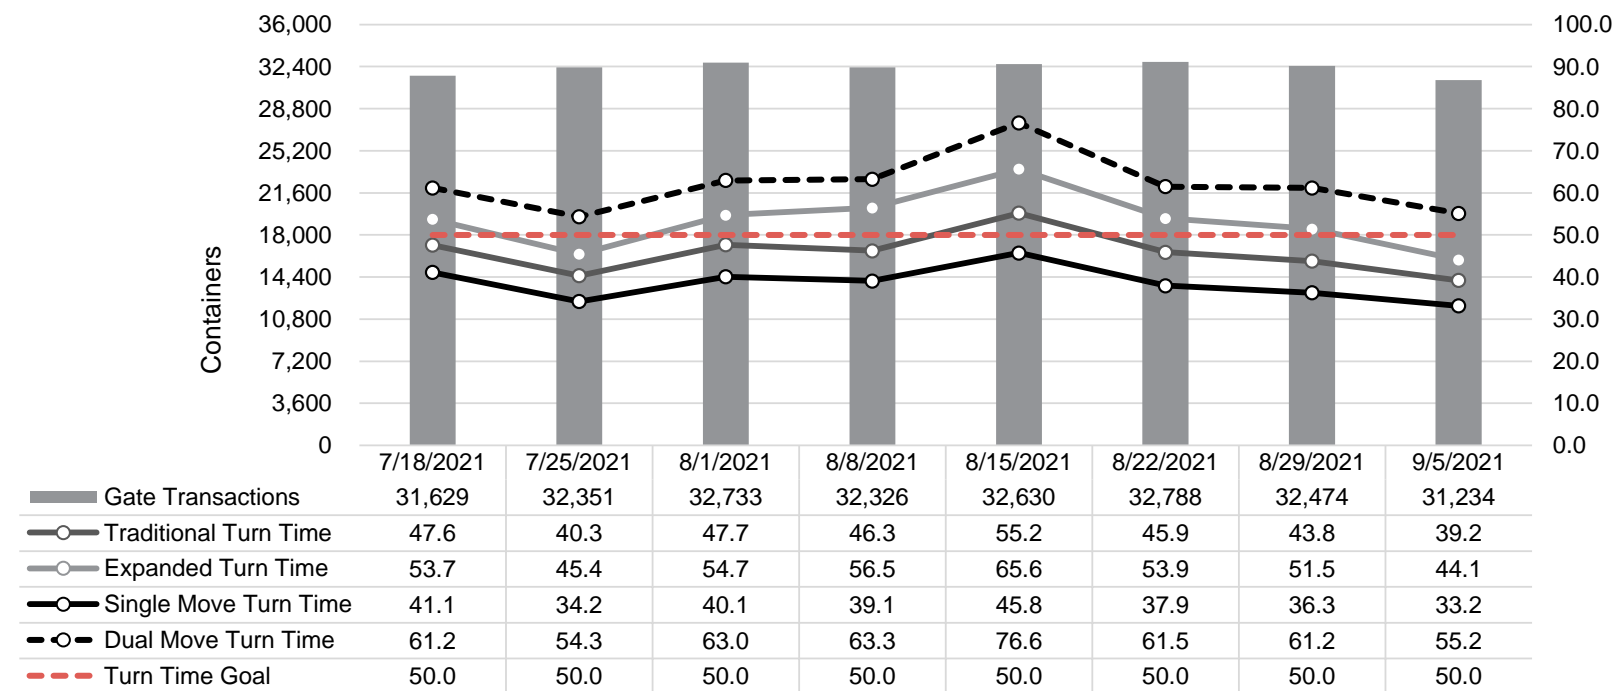

Port of Virginia Weekly Metrics

Gate Transactions

NIT Gate Transactions

VIG Gate Transactions

POV Gate Transactions

PPCY Gate Transactions

Please note: PPCY Gate Transactions are not included with POV Gate Transaction counts

Truck Reservation System and Hourly Transactions

NIT Truck Reservation Statistics

VIG Truck Reservation Statistics

POV Truck Reservation Statistics

POV Weekly Transactions by Terminal and Hour

Gate Containers and Dwell