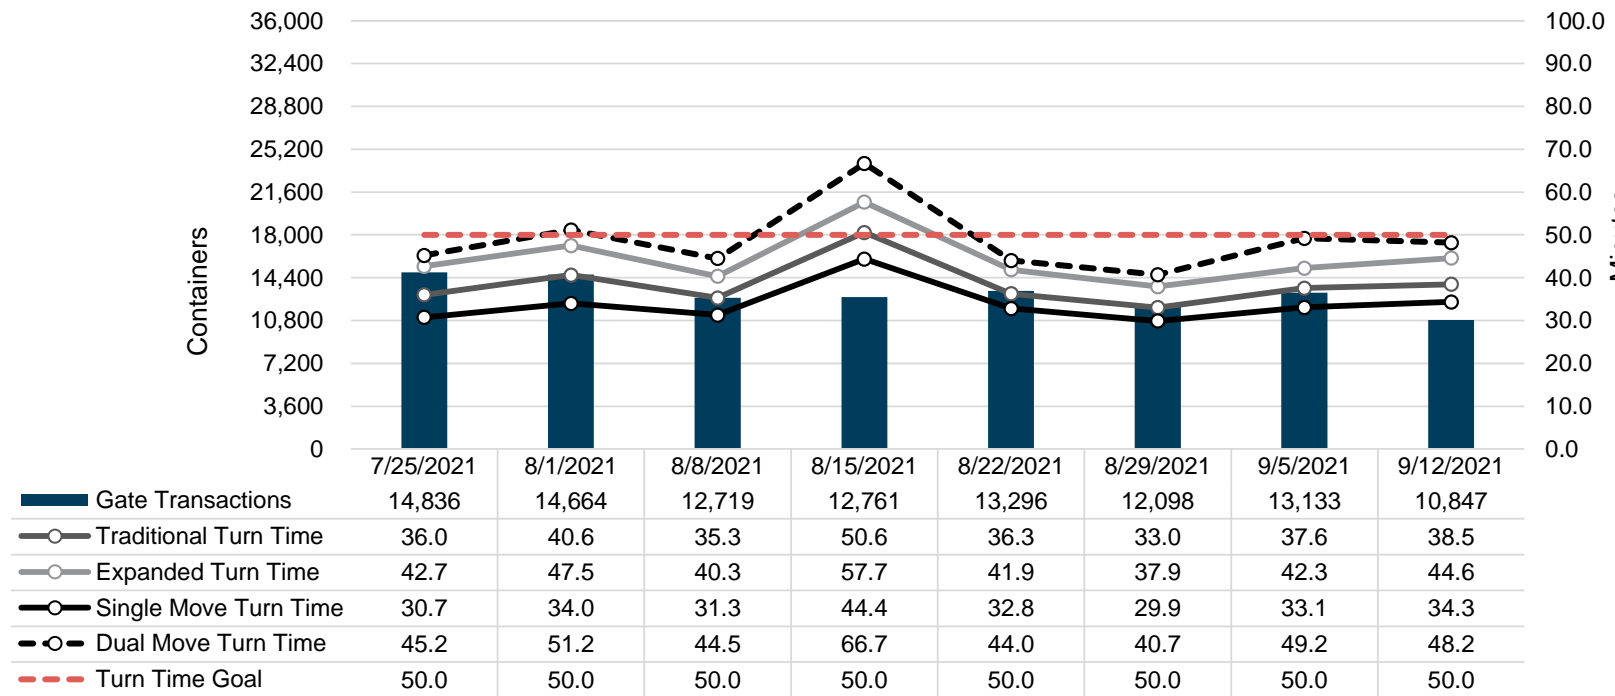

Port of Virginia Weekly Metrics

Gate Transactions

NIT Gate Transactions

VIG Gate Transactions

POV Gate Transactions

PPCY Gate Transactions

Please note: PPCY Gate Transactions are not included with POV Gate Transaction counts

Truck Reservation System and Hourly Transactions

NIT Truck Reservation Statistics

VIG Truck Reservation Statistics

POV Truck Reservation Statistics

POV Weekly Transactions by Terminal and Hour

Gate Containers and Dwell