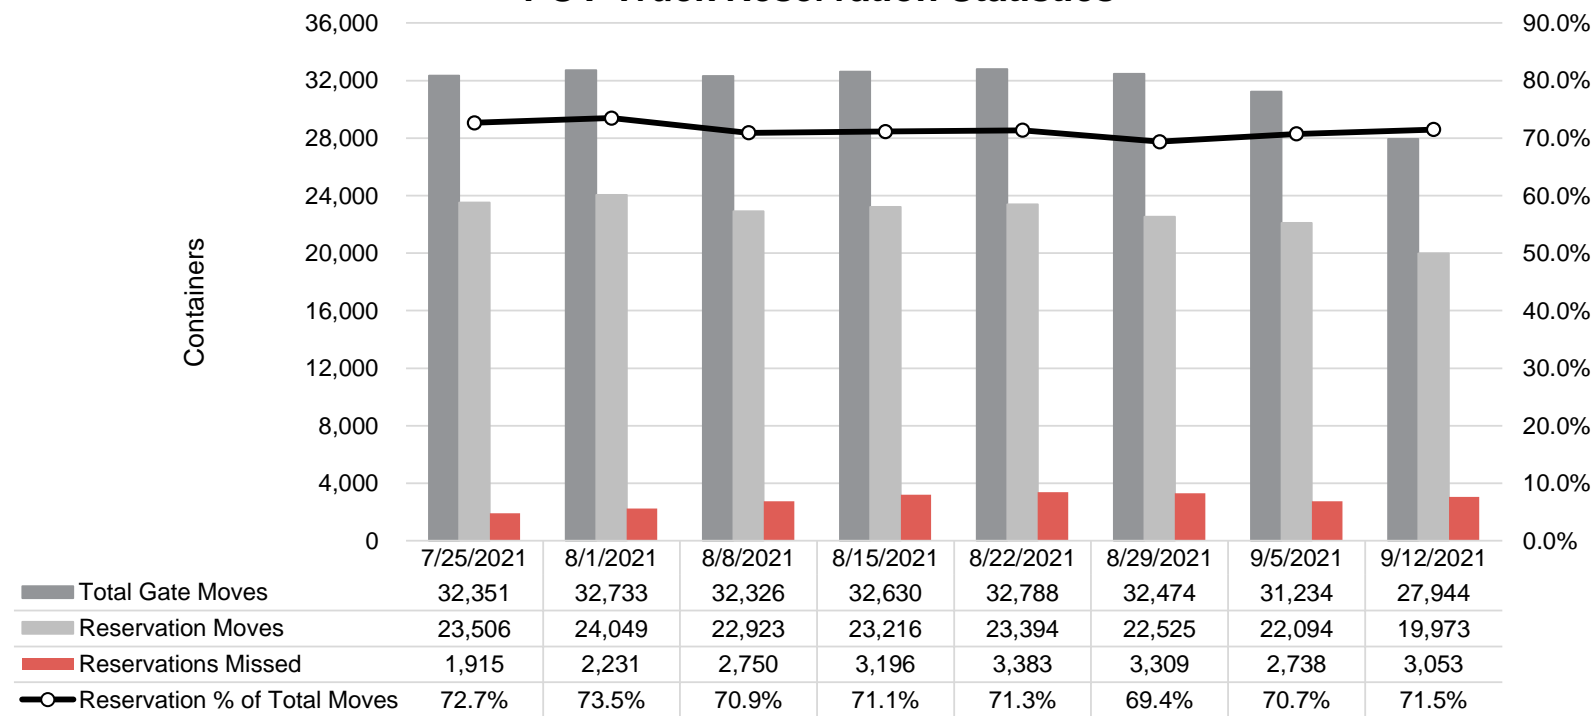

Port of Virginia Weekly Metrics

Gate Transactions

NIT Gate Transactions

VIG Gate Transactions

POV Gate Transactions

PPCY Gate Transactions

Please note: PPCY Gate Transactions are not included with POV Gate Transaction counts

Truck Reservation System and Hourly Transactions

NIT Truck Reservation Statistics

VIG Truck Reservation Statistics

POV Truck Reservation Statistics

POV Weekly Transactions by Terminal and Hour

Gate Containers and Dwell

NIT Gate Containers and Dwell

VIG Gate Containers and Dwell

Gate Transactions

POV Gate Containers and Dwell

Rail Containers and Dwell

NIT Rail Containers and Dwell

VIG Rail Containers and Dwell

Rail Containers