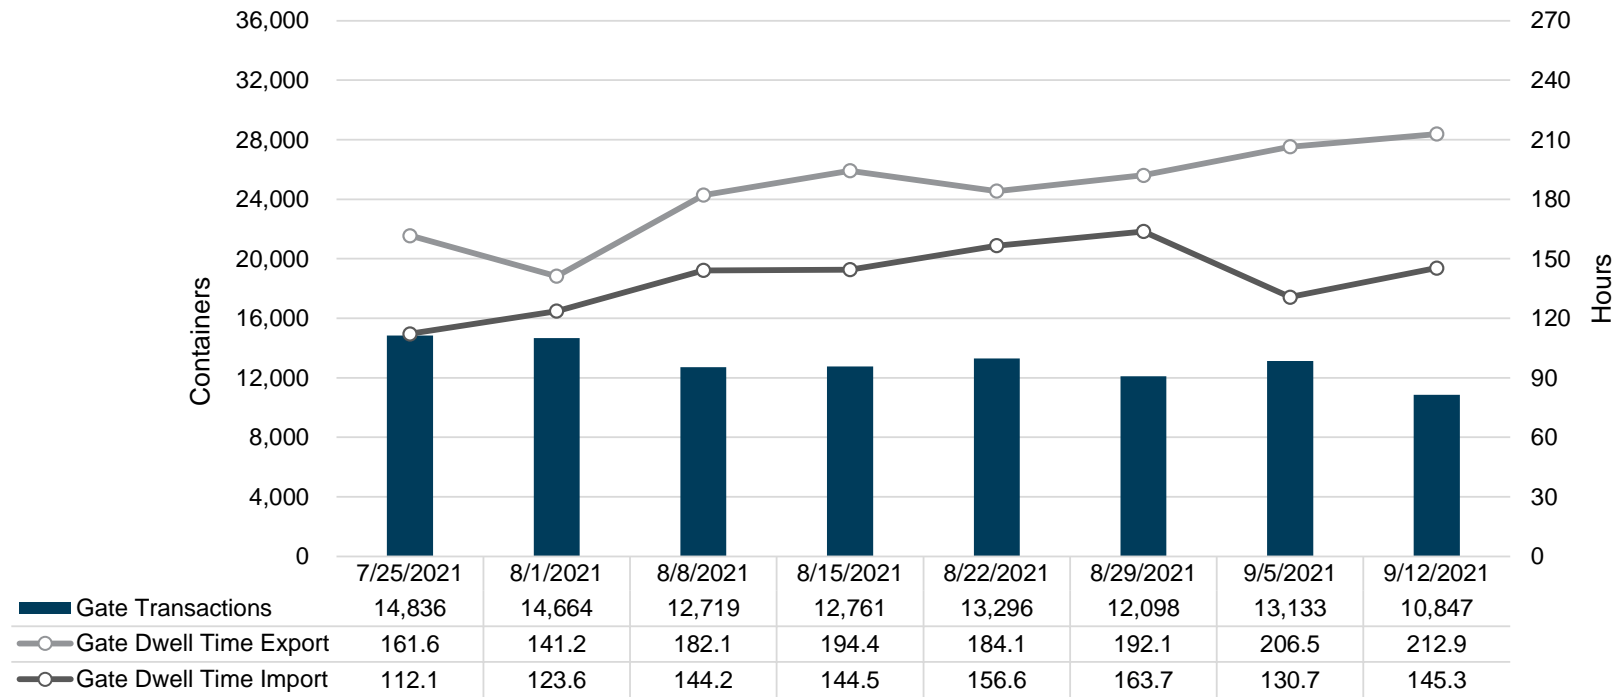

Gate Containers and Dwell

NIT Gate Containers and Dwell