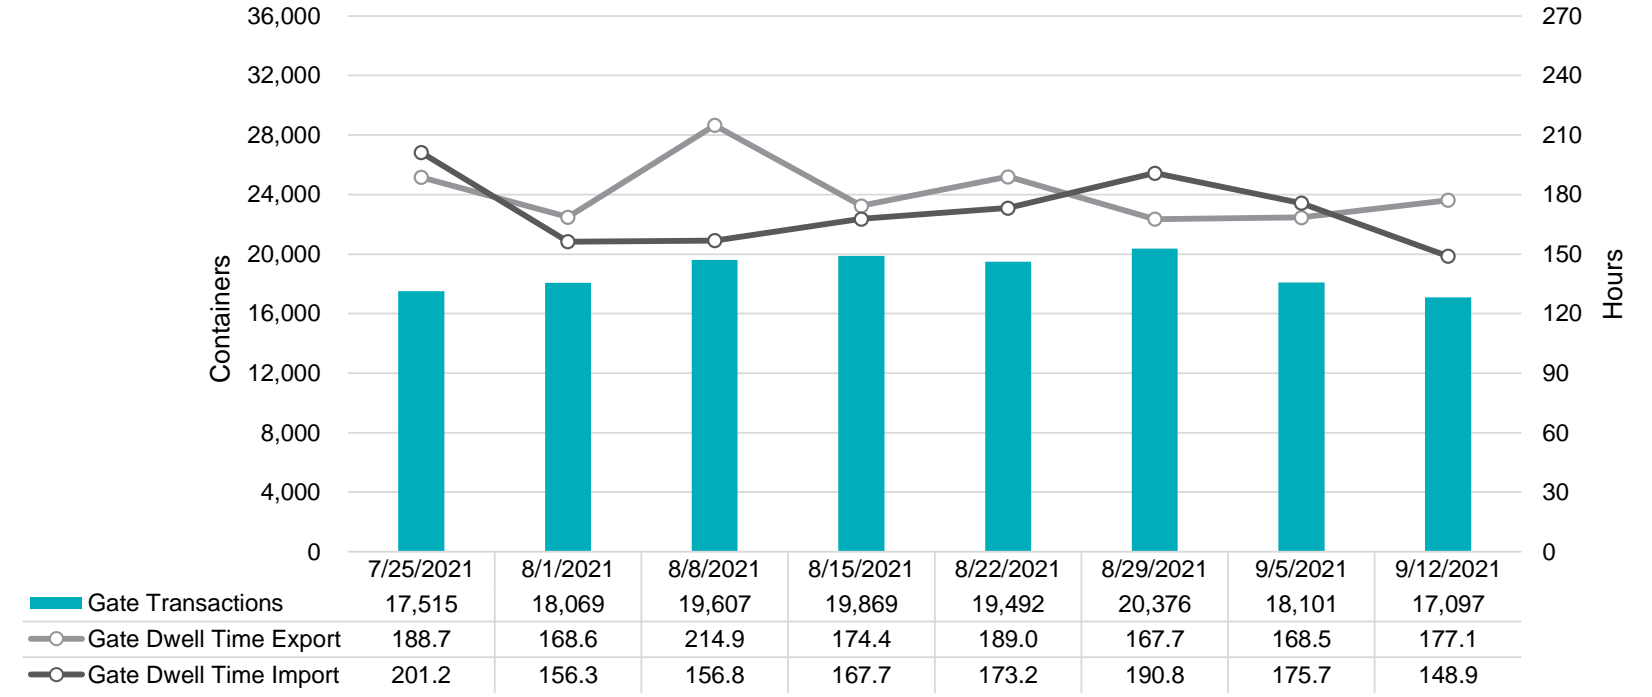

VIG Gate Containers and Dwell