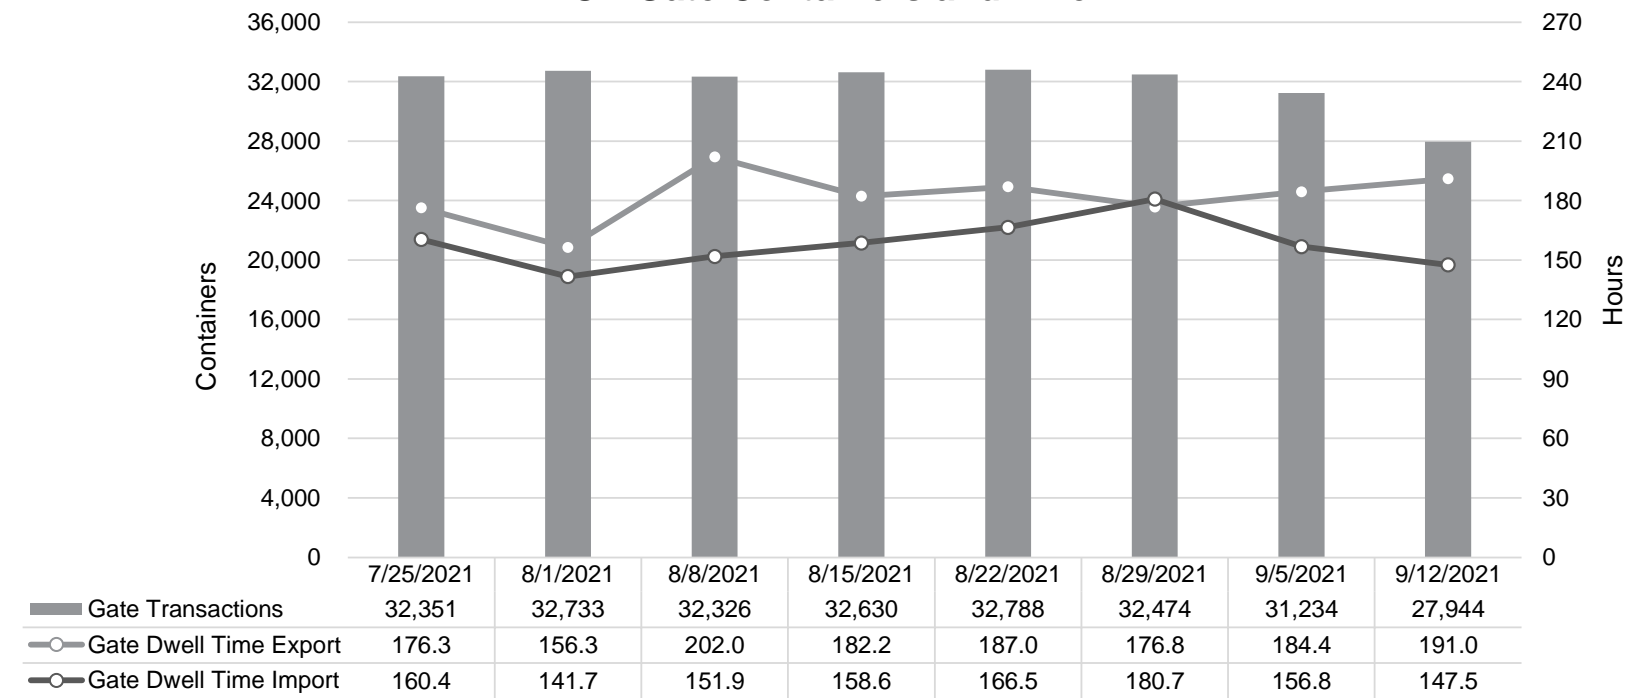

Truck Reservation System and Hourly Transactions

NIT Truck Reservation Statistics

VIG Truck Reservation Statistics

POV Truck Reservation Statistics

POV Weekly Transactions by Terminal and Hour

Gate Containers and Dwell

NIT Gate Containers and Dwell

VIG Gate Containers and Dwell

Gate Transactions

POV Gate Containers and Dwell

Rail Containers and Dwell

NIT Rail Containers and Dwell

VIG Rail Containers and Dwell

Rail Containers