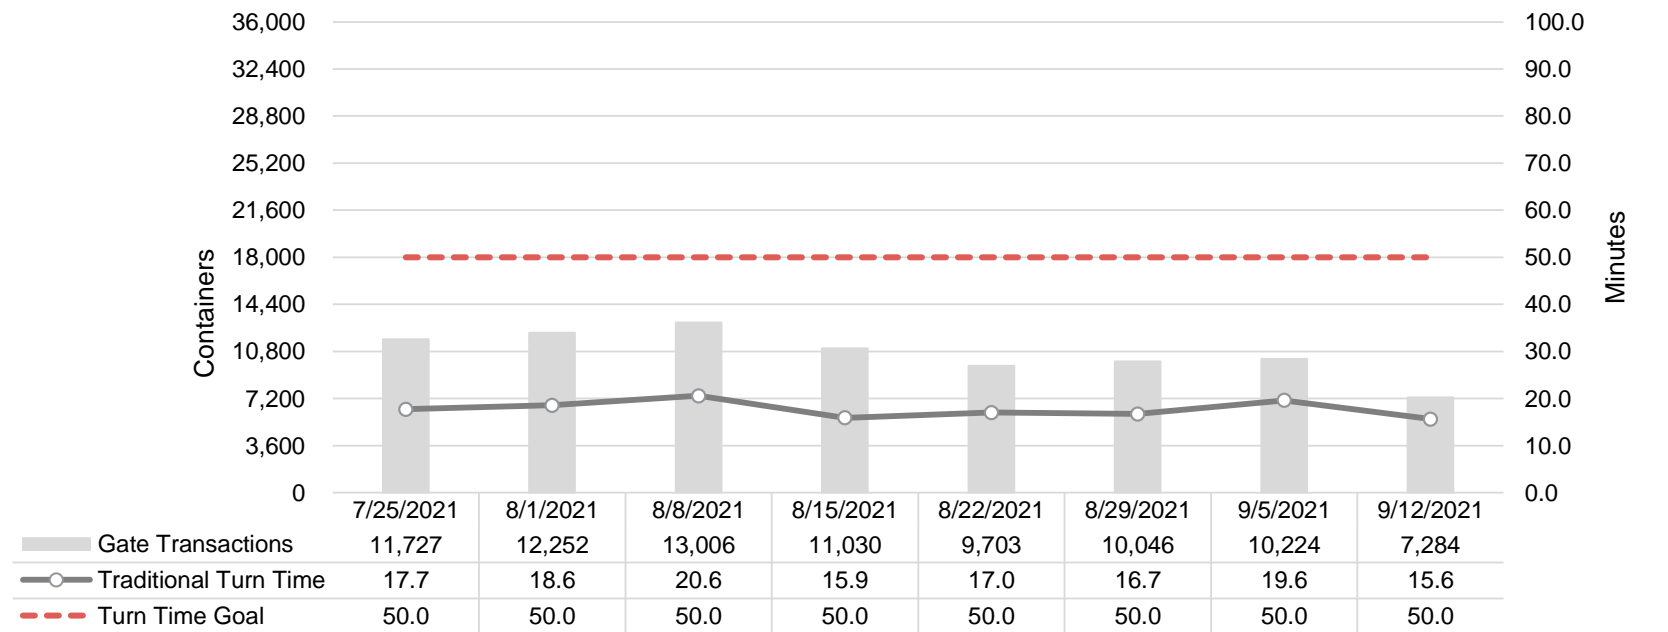

Port of Virginia Weekly Metrics

Gate Transactions

NIT Gate Transactions

VIG Gate Transactions

POV Gate Transactions

PPCY Gate Transactions

Please note: PPCY Gate Transactions are not included with POV Gate Transaction counts

Truck Reservation System and Hourly Transactions

NIT Truck Reservation Statistics

VIG Truck Reservation Statistics

POV Truck Reservation Statistics

POV Weekly Transactions by Terminal and Hour

Gate Containers and Dwell