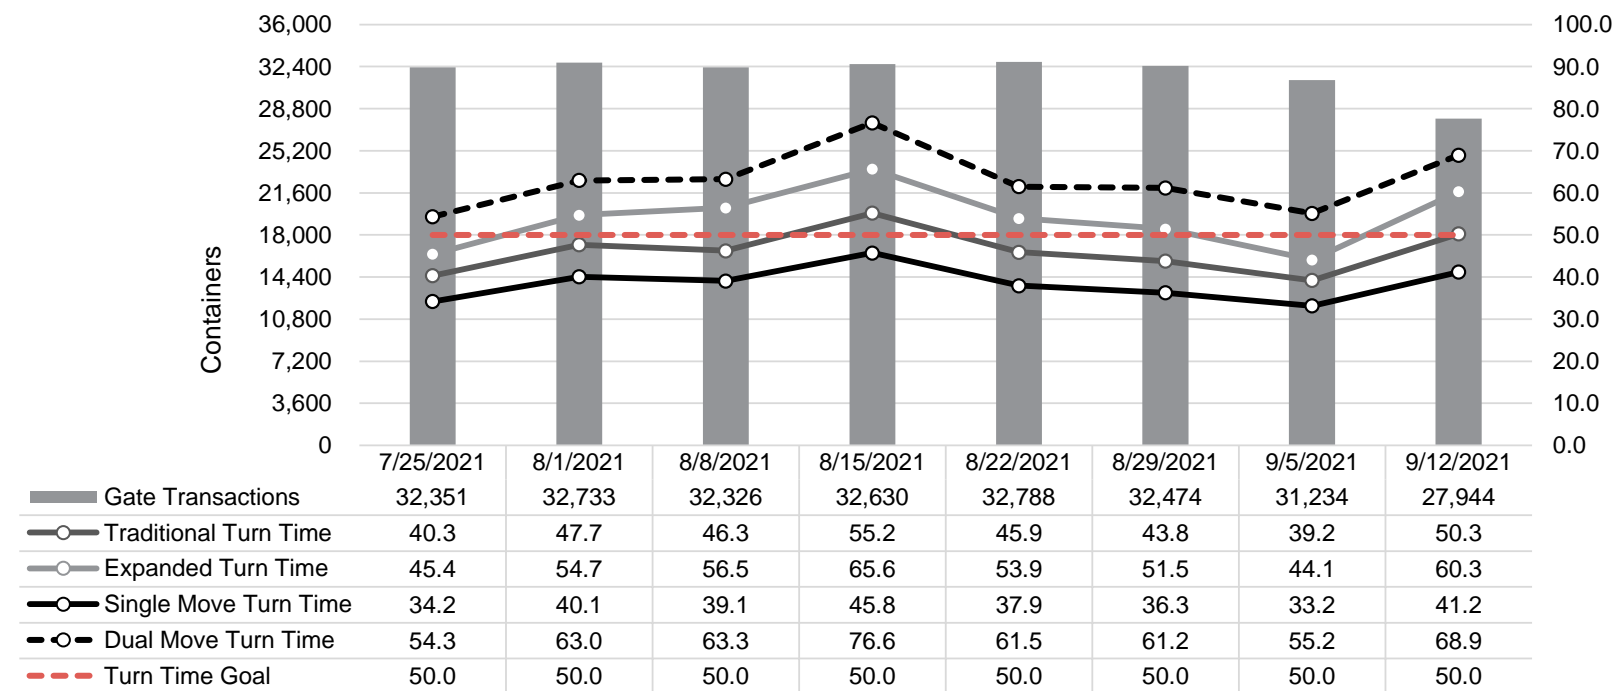

Port of Virginia Weekly Metrics

Gate Transactions

NIT Gate Transactions

VIG Gate Transactions

POV Gate Transactions

PPCY Gate Transactions

Please note: PPCY Gate Transactions are not included with POV Gate Transaction counts

Truck Reservation System and Hourly Transactions

NIT Truck Reservation Statistics

VIG Truck Reservation Statistics

POV Truck Reservation Statistics

POV Weekly Transactions by Terminal and Hour

Gate Containers and Dwell