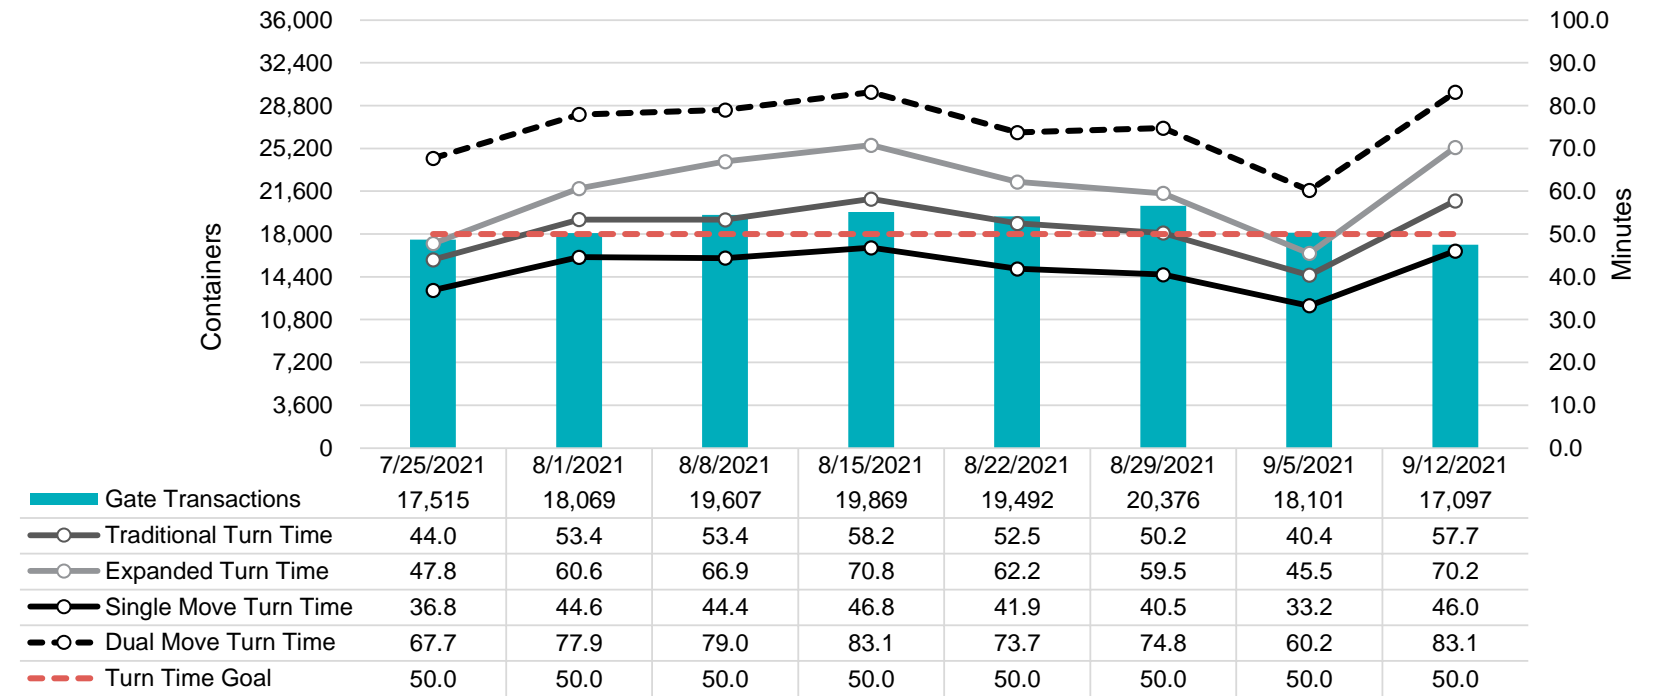

Port of Virginia Weekly Metrics

Gate Transactions

NIT Gate Transactions

VIG Gate Transactions

POV Gate Transactions

PPCY Gate Transactions

Please note: PPCY Gate Transactions are not included with POV Gate Transaction counts

Truck Reservation System and Hourly Transactions

NIT Truck Reservation Statistics

VIG Truck Reservation Statistics

POV Truck Reservation Statistics

POV Weekly Transactions by Terminal and Hour

Gate Containers and Dwell