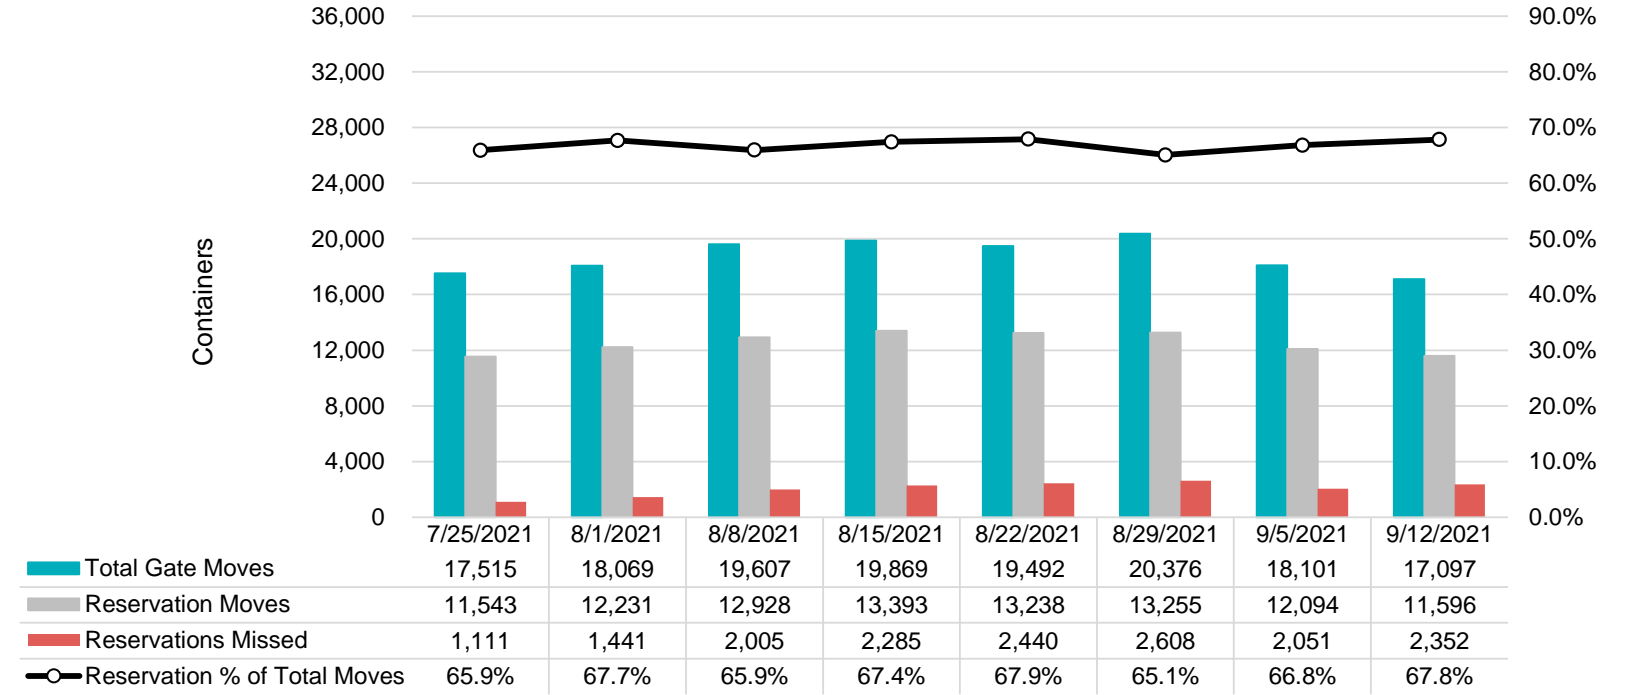

Port of Virginia Weekly Metrics

Gate Transactions

NIT Gate Transactions

VIG Gate Transactions

POV Gate Transactions

PPCY Gate Transactions

Please note: PPCY Gate Transactions are not included with POV Gate Transaction counts

Truck Reservation System and Hourly Transactions

NIT Truck Reservation Statistics

VIG Truck Reservation Statistics

POV Truck Reservation Statistics

POV Weekly Transactions by Terminal and Hour

Gate Containers and Dwell