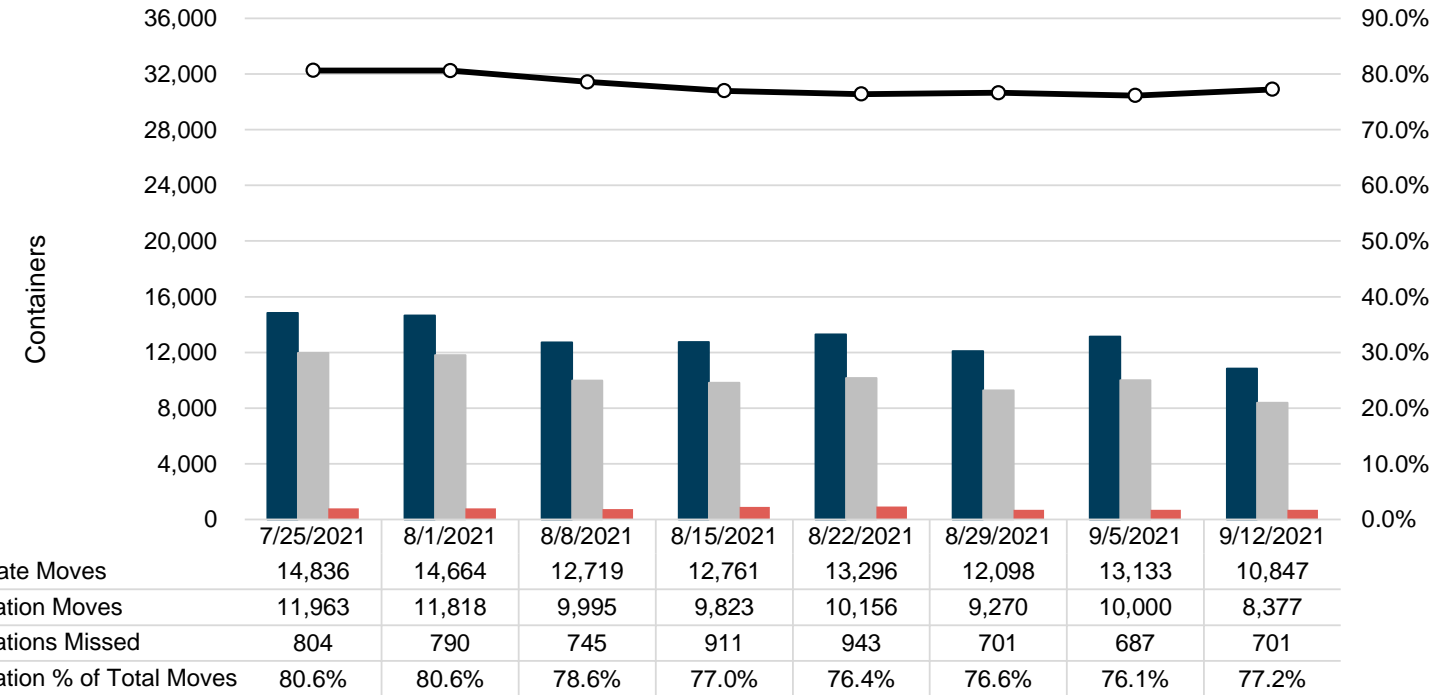

Port of Virginia Weekly Metrics

Gate Transactions

NIT Gate Transactions

VIG Gate Transactions

POV Gate Transactions

PPCY Gate Transactions

Please note: PPCY Gate Transactions are not included with POV Gate Transaction counts

Truck Reservation System and Hourly Transactions

NIT Truck Reservation Statistics

VIG Truck Reservation Statistics

POV Truck Reservation Statistics

POV Weekly Transactions by Terminal and Hour

Gate Containers and Dwell