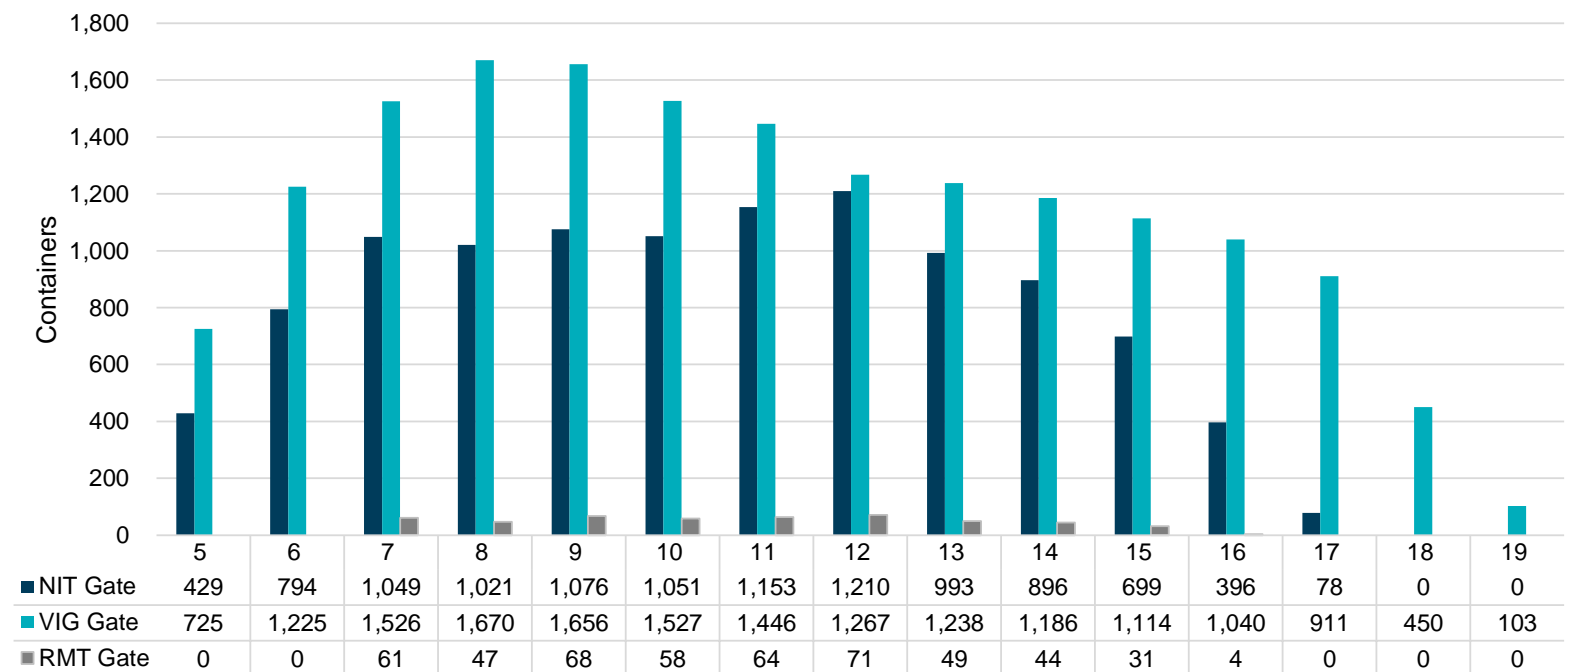

Port of Virginia Weekly Metrics

Gate Transactions

NIT Gate Transactions

VIG Gate Transactions

POV Gate Transactions

PPCY Gate Transactions

Please note: PPCY Gate Transactions are not included with POV Gate Transaction counts

Truck Reservation System and Hourly Transactions

NIT Truck Reservation Statistics

VIG Truck Reservation Statistics

POV Truck Reservation Statistics

POV Weekly Transactions by Terminal and Hour

Gate Containers and Dwell

NIT Gate Containers and Dwell

VIG Gate Containers and Dwell

Gate Transactions

POV Gate Containers and Dwell

Rail Containers and Dwell

NIT Rail Containers and Dwell

VIG Rail Containers and Dwell

Rail Containers