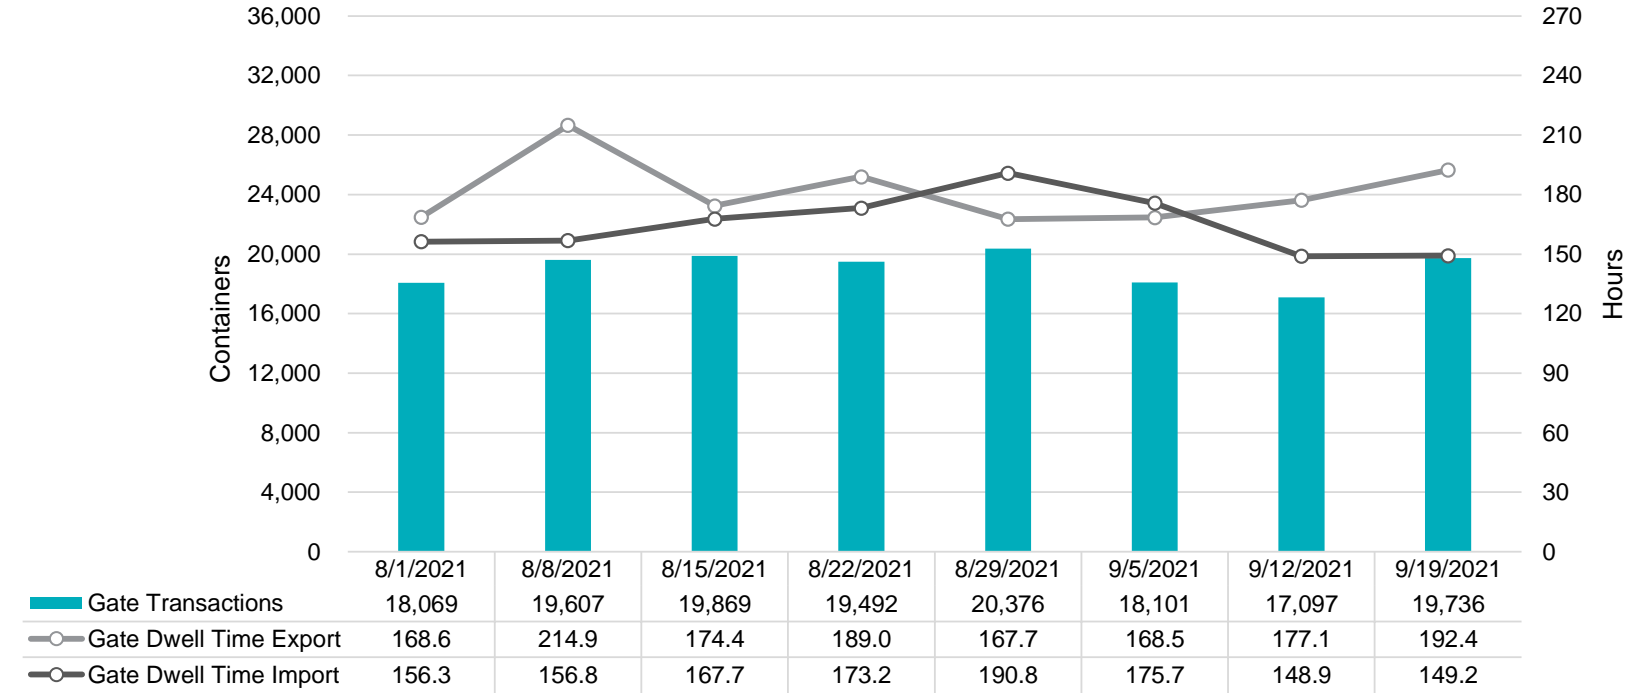

VIG Gate Containers and Dwell