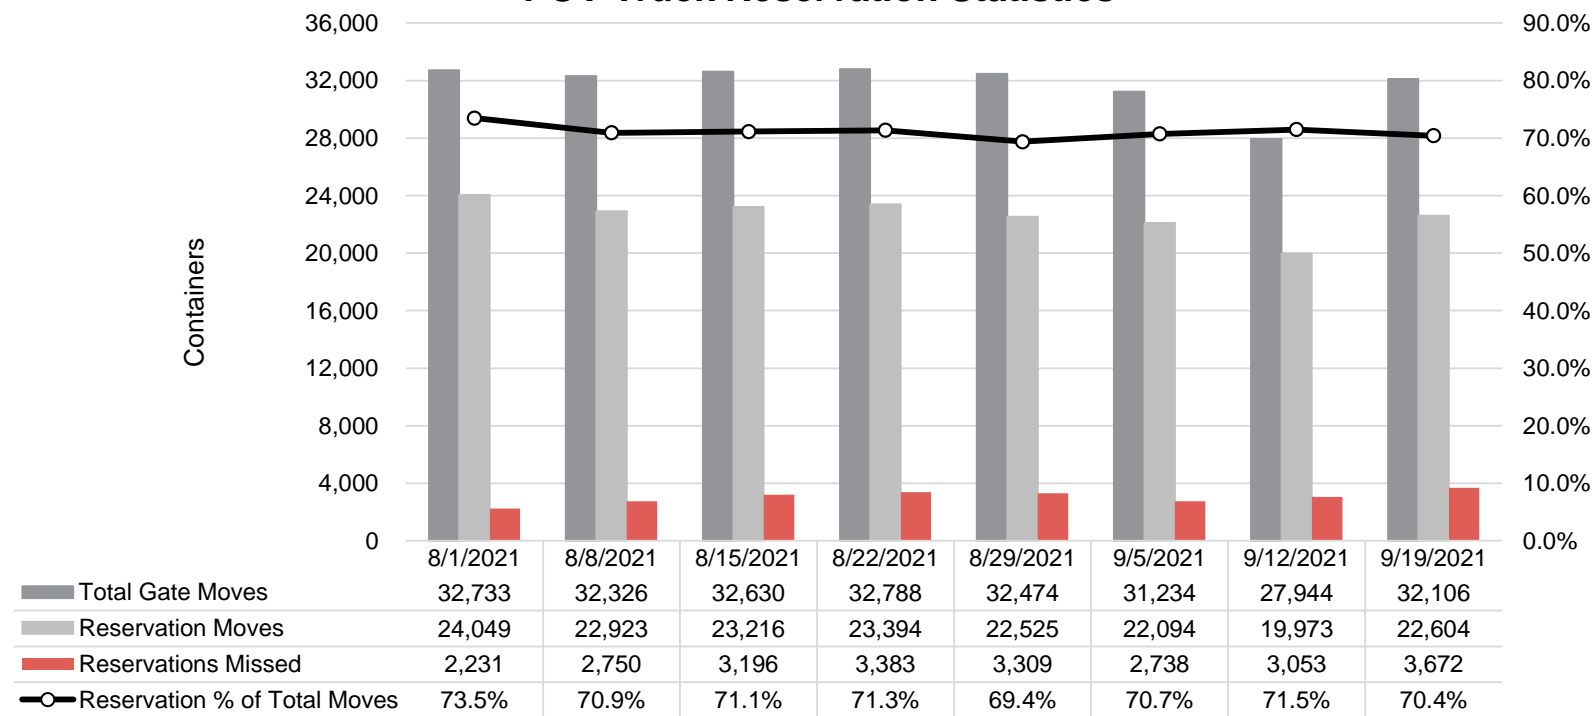

Port of Virginia Weekly Metrics

Gate Transactions

NIT Gate Transactions

VIG Gate Transactions

POV Gate Transactions

PPCY Gate Transactions

Please note: PPCY Gate Transactions are not included with POV Gate Transaction counts

Truck Reservation System and Hourly Transactions

NIT Truck Reservation Statistics

VIG Truck Reservation Statistics

POV Truck Reservation Statistics

POV Weekly Transactions by Terminal and Hour

Gate Containers and Dwell

NIT Gate Containers and Dwell

VIG Gate Containers and Dwell

Gate Transactions

POV Gate Containers and Dwell

Rail Containers and Dwell

NIT Rail Containers and Dwell

VIG Rail Containers and Dwell

Rail Containers