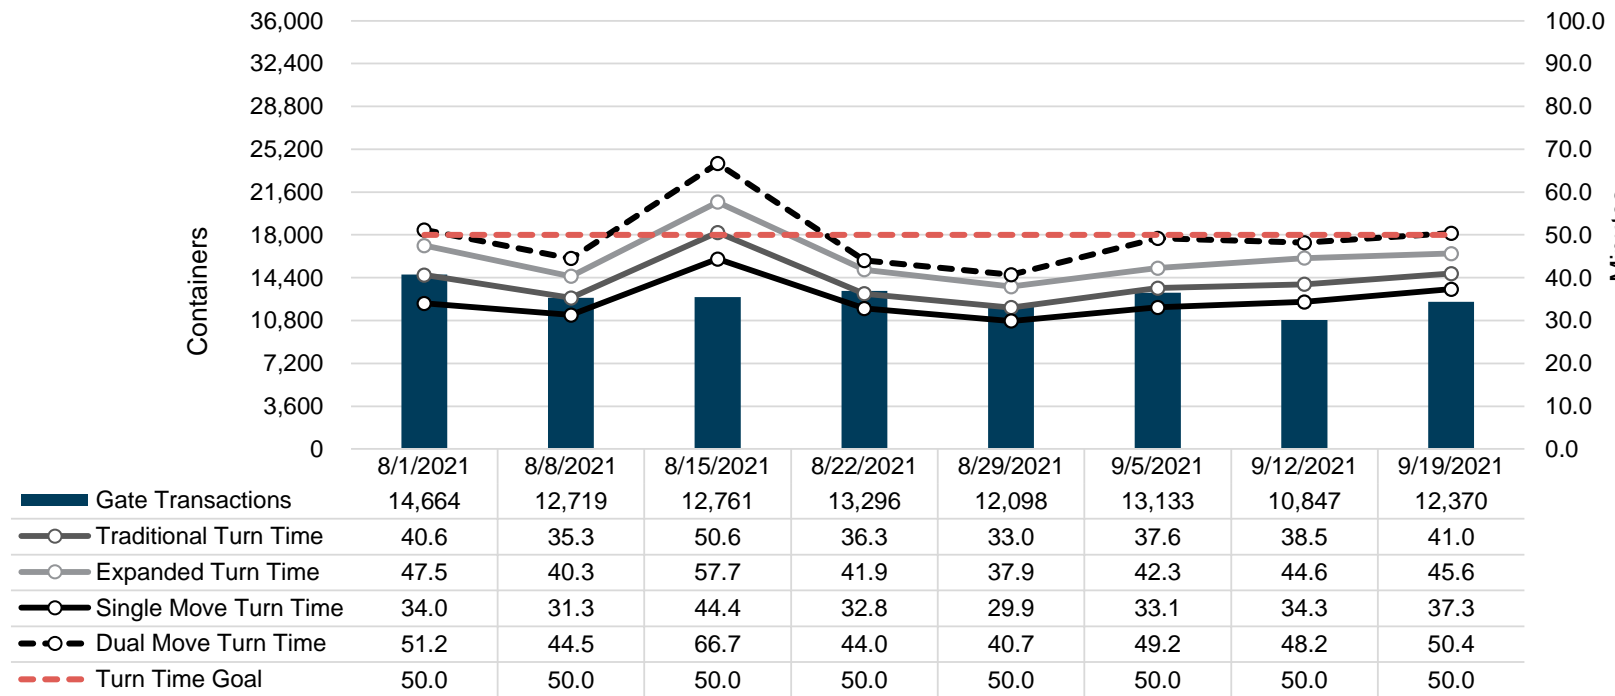

Port of Virginia Weekly Metrics

Gate Transactions

NIT Gate Transactions

VIG Gate Transactions

POV Gate Transactions

PPCY Gate Transactions

Please note: PPCY Gate Transactions are not included with POV Gate Transaction counts

Truck Reservation System and Hourly Transactions

NIT Truck Reservation Statistics

VIG Truck Reservation Statistics

POV Truck Reservation Statistics

POV Weekly Transactions by Terminal and Hour

Gate Containers and Dwell