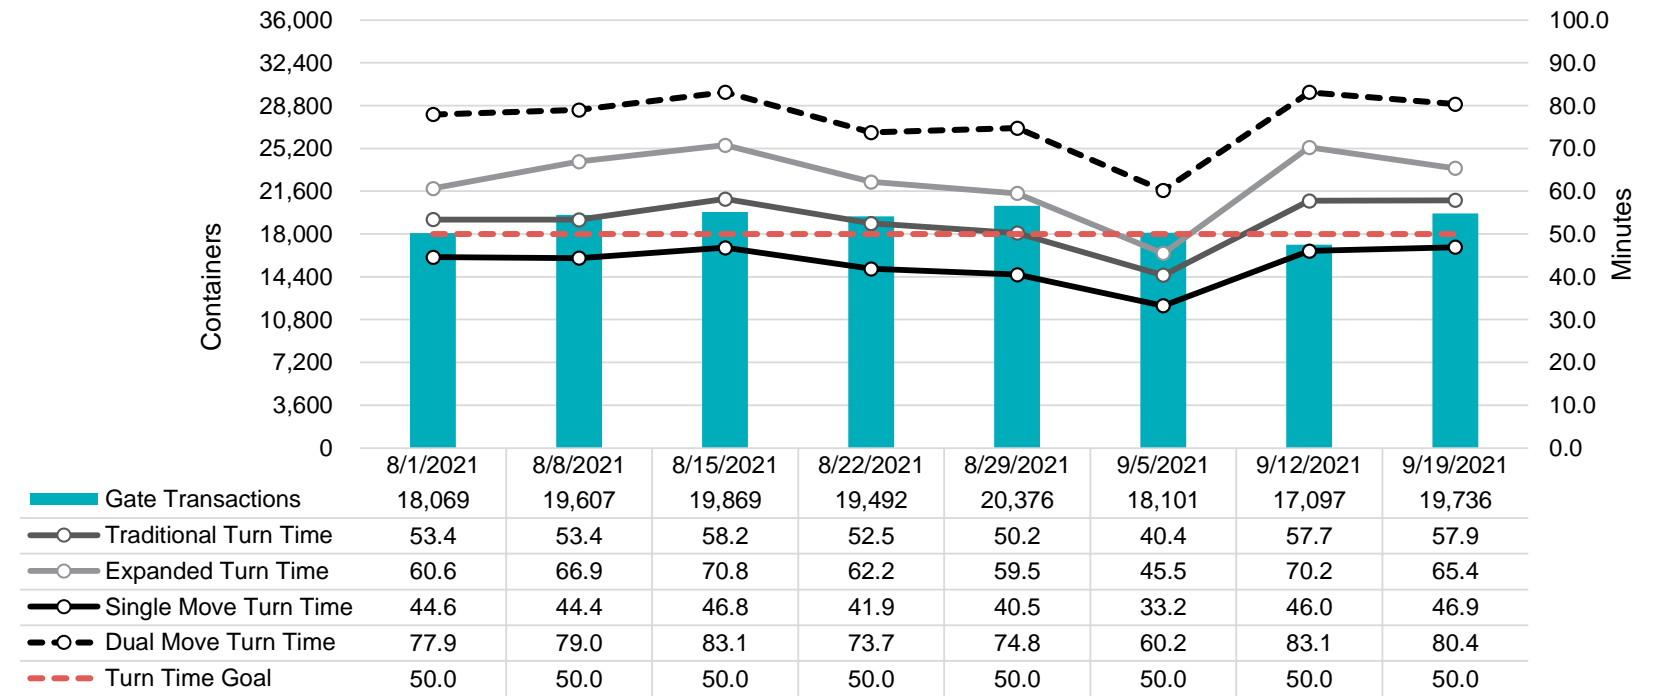

Port of Virginia Weekly Metrics

Gate Transactions

NIT Gate Transactions

VIG Gate Transactions

POV Gate Transactions

PPCY Gate Transactions

Please note: PPCY Gate Transactions are not included with POV Gate Transaction counts

Truck Reservation System and Hourly Transactions

NIT Truck Reservation Statistics

VIG Truck Reservation Statistics

POV Truck Reservation Statistics

POV Weekly Transactions by Terminal and Hour

Gate Containers and Dwell