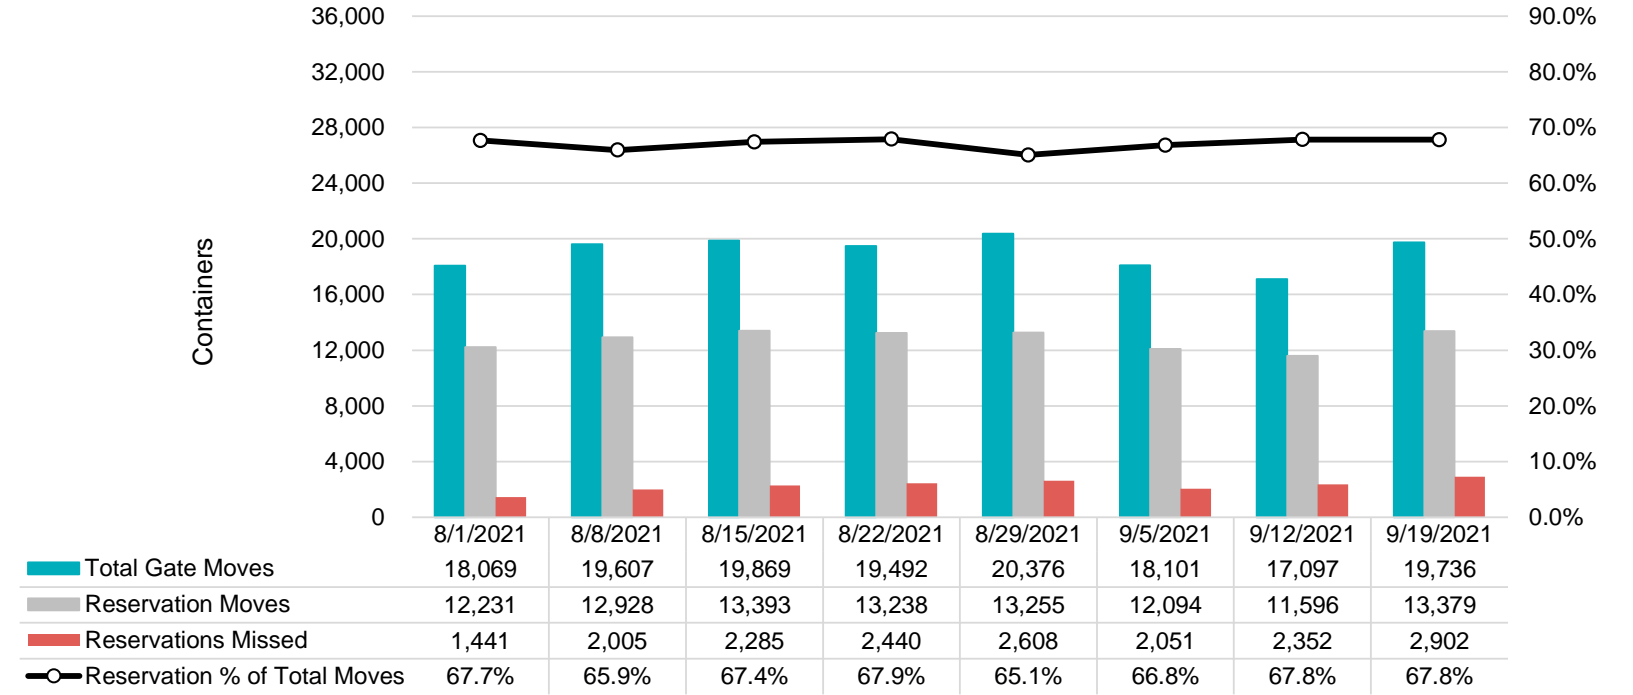

Port of Virginia Weekly Metrics

Gate Transactions

NIT Gate Transactions

VIG Gate Transactions

POV Gate Transactions

PPCY Gate Transactions

Please note: PPCY Gate Transactions are not included with POV Gate Transaction counts

Truck Reservation System and Hourly Transactions

NIT Truck Reservation Statistics

VIG Truck Reservation Statistics

POV Truck Reservation Statistics

POV Weekly Transactions by Terminal and Hour

Gate Containers and Dwell