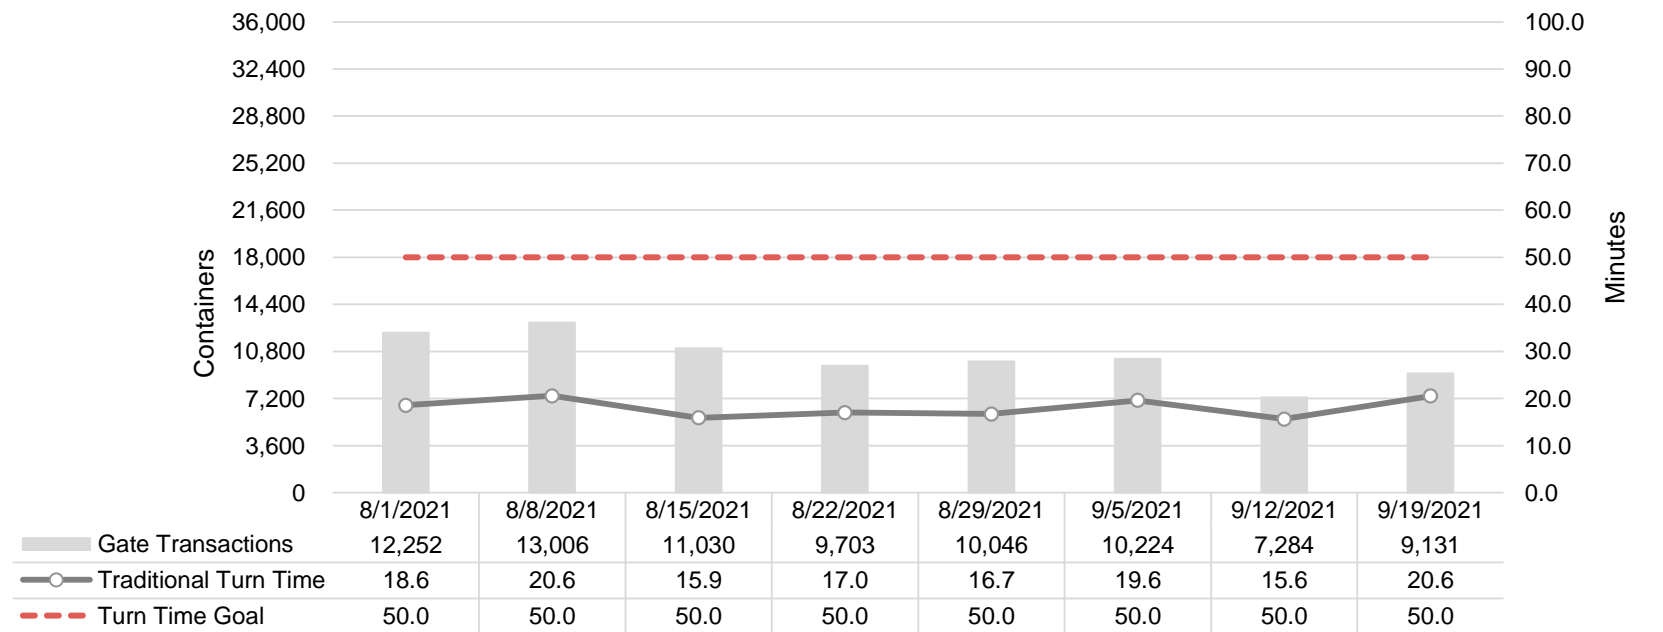

Port of Virginia Weekly Metrics

Gate Transactions

NIT Gate Transactions

VIG Gate Transactions

POV Gate Transactions

PPCY Gate Transactions

Please note: PPCY Gate Transactions are not included with POV Gate Transaction counts

Truck Reservation System and Hourly Transactions

NIT Truck Reservation Statistics

VIG Truck Reservation Statistics

POV Truck Reservation Statistics

POV Weekly Transactions by Terminal and Hour

Gate Containers and Dwell