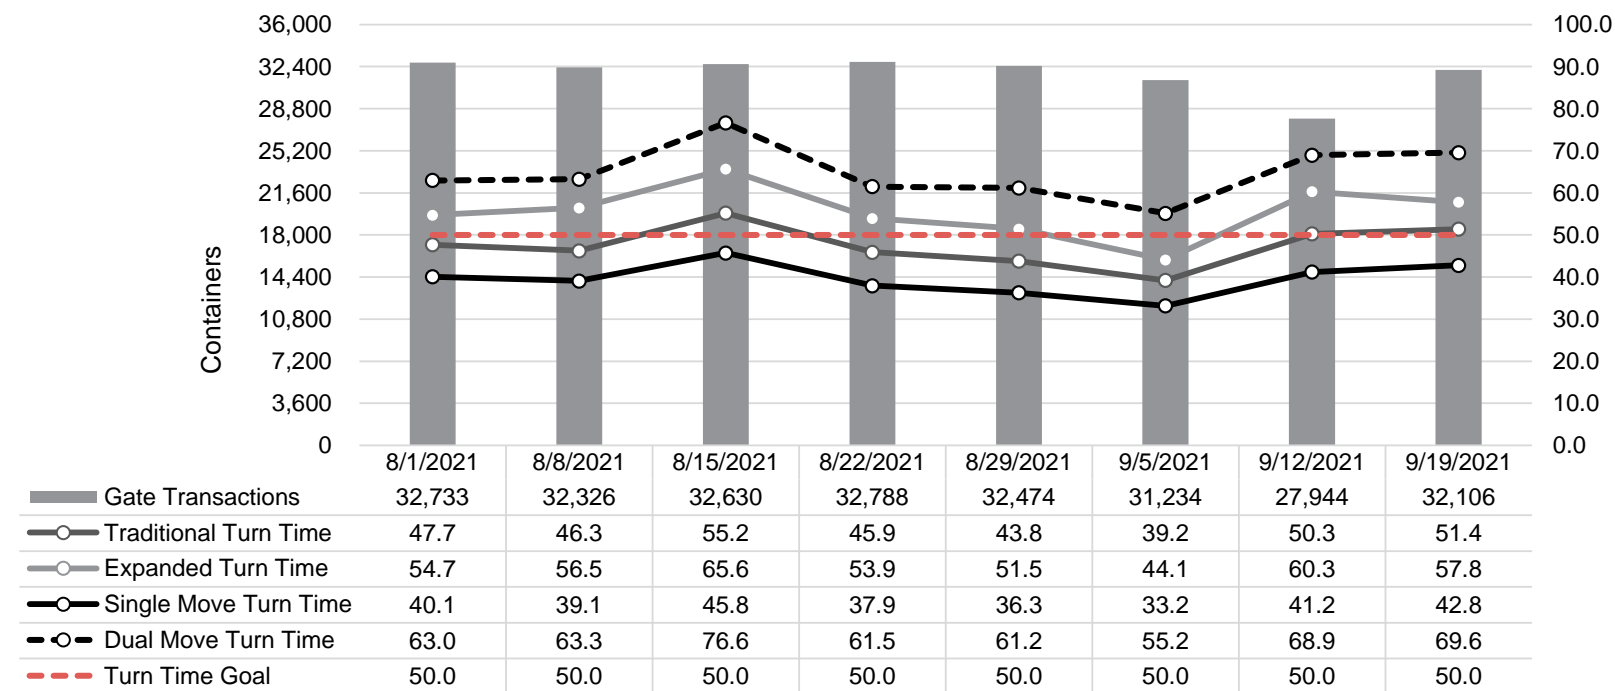

Port of Virginia Weekly Metrics

Gate Transactions

NIT Gate Transactions

VIG Gate Transactions

POV Gate Transactions

PPCY Gate Transactions

Please note: PPCY Gate Transactions are not included with POV Gate Transaction counts

Truck Reservation System and Hourly Transactions

NIT Truck Reservation Statistics

VIG Truck Reservation Statistics

POV Truck Reservation Statistics

POV Weekly Transactions by Terminal and Hour

Gate Containers and Dwell