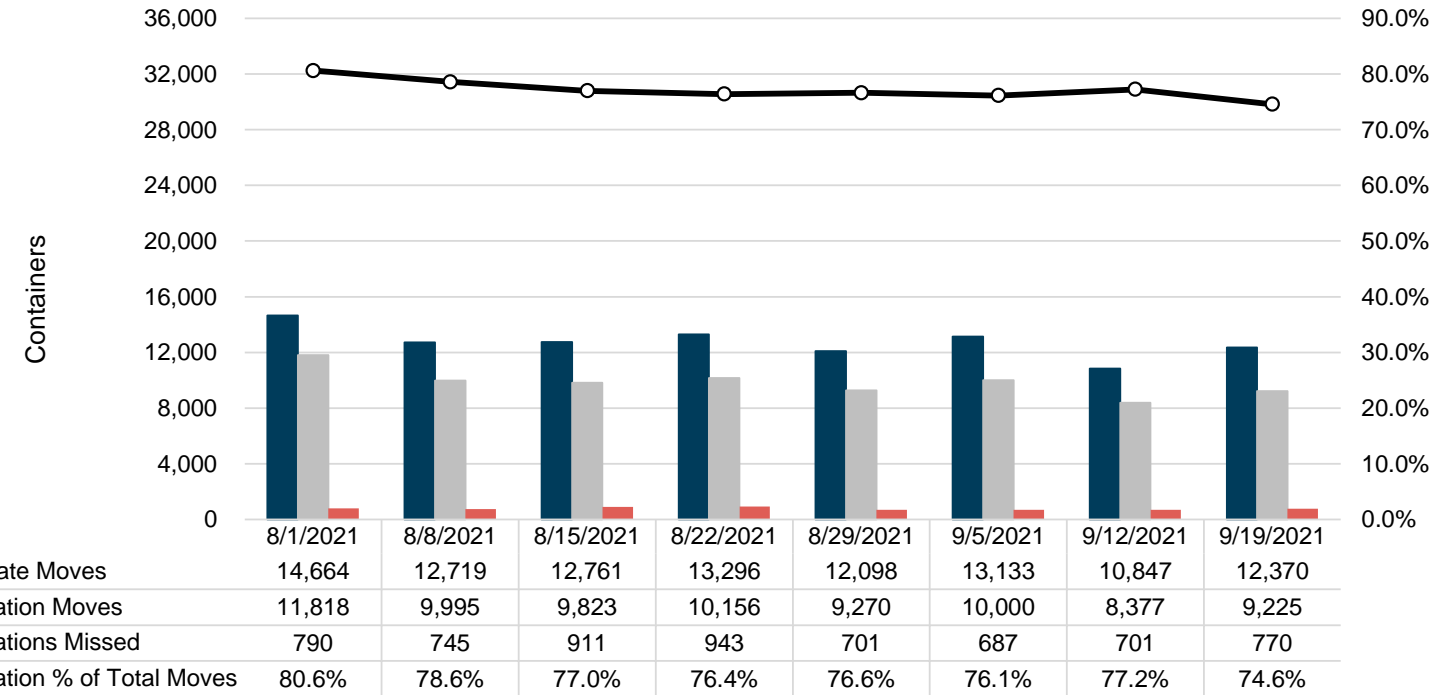

Port of Virginia Weekly Metrics

Gate Transactions

NIT Gate Transactions

VIG Gate Transactions

POV Gate Transactions

PPCY Gate Transactions

Please note: PPCY Gate Transactions are not included with POV Gate Transaction counts

Truck Reservation System and Hourly Transactions

NIT Truck Reservation Statistics

VIG Truck Reservation Statistics

POV Truck Reservation Statistics

POV Weekly Transactions by Terminal and Hour

Gate Containers and Dwell