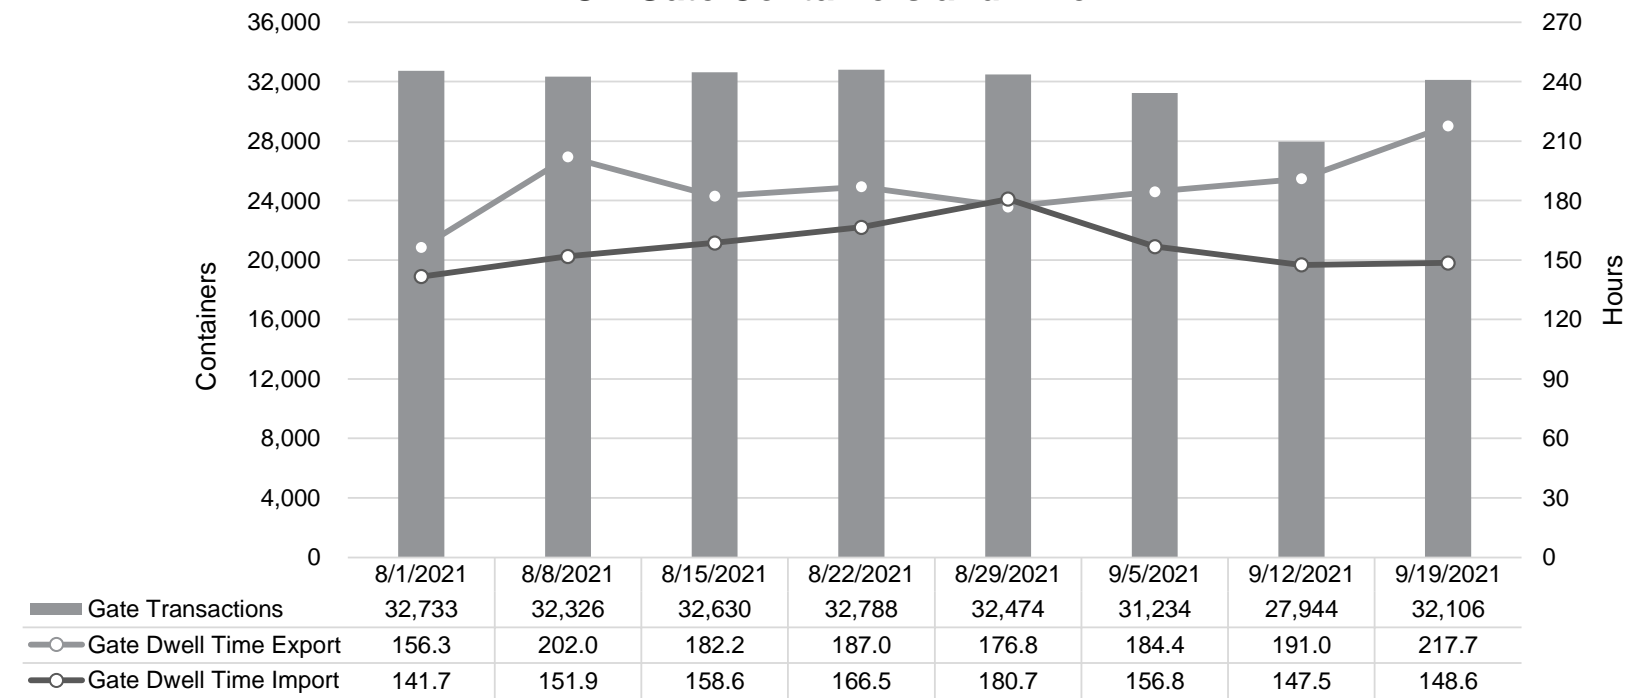

Truck Reservation System and Hourly Transactions

NIT Truck Reservation Statistics

VIG Truck Reservation Statistics

POV Truck Reservation Statistics

POV Weekly Transactions by Terminal and Hour

Gate Containers and Dwell

NIT Gate Containers and Dwell

VIG Gate Containers and Dwell

Gate Transactions

POV Gate Containers and Dwell

Rail Containers and Dwell

NIT Rail Containers and Dwell

VIG Rail Containers and Dwell

Rail Containers