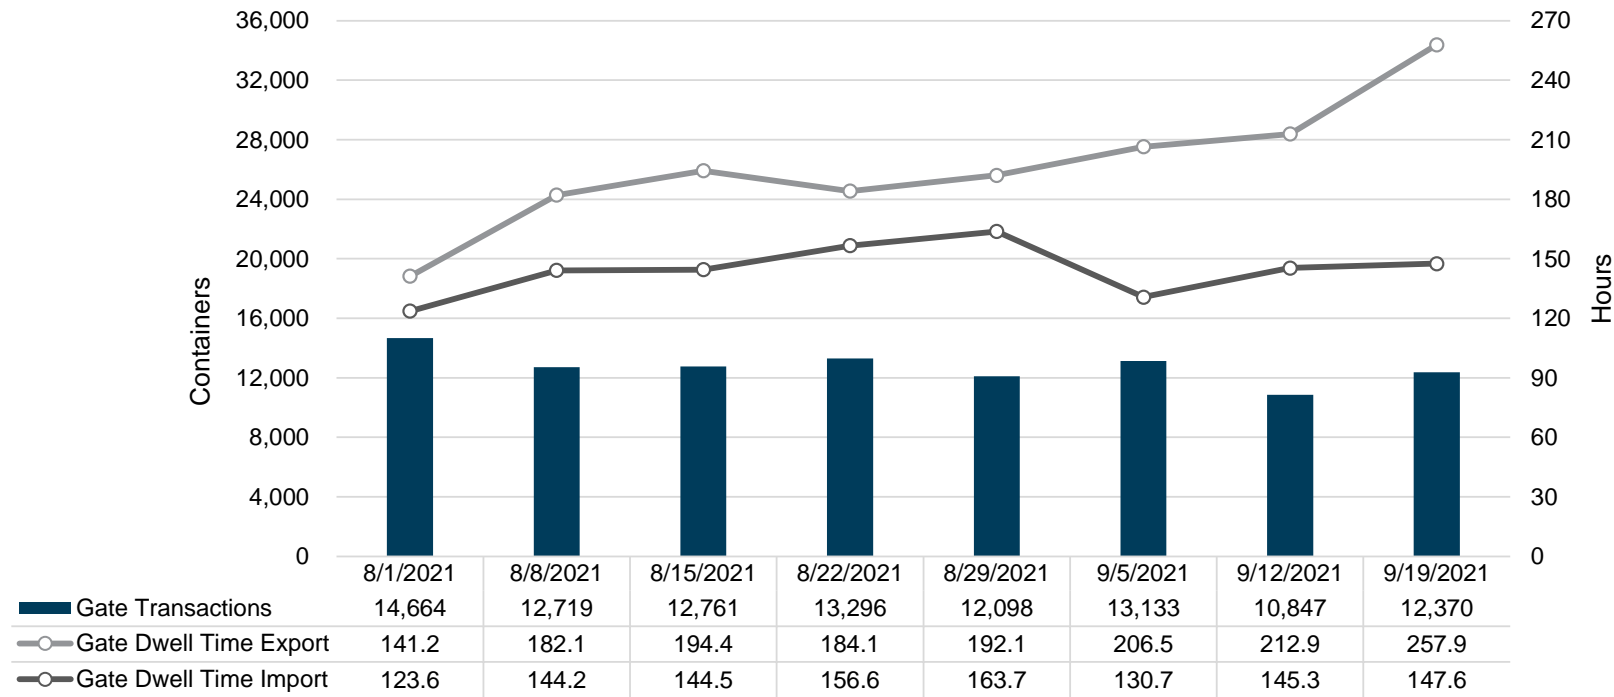

Gate Containers and Dwell

NIT Gate Containers and Dwell