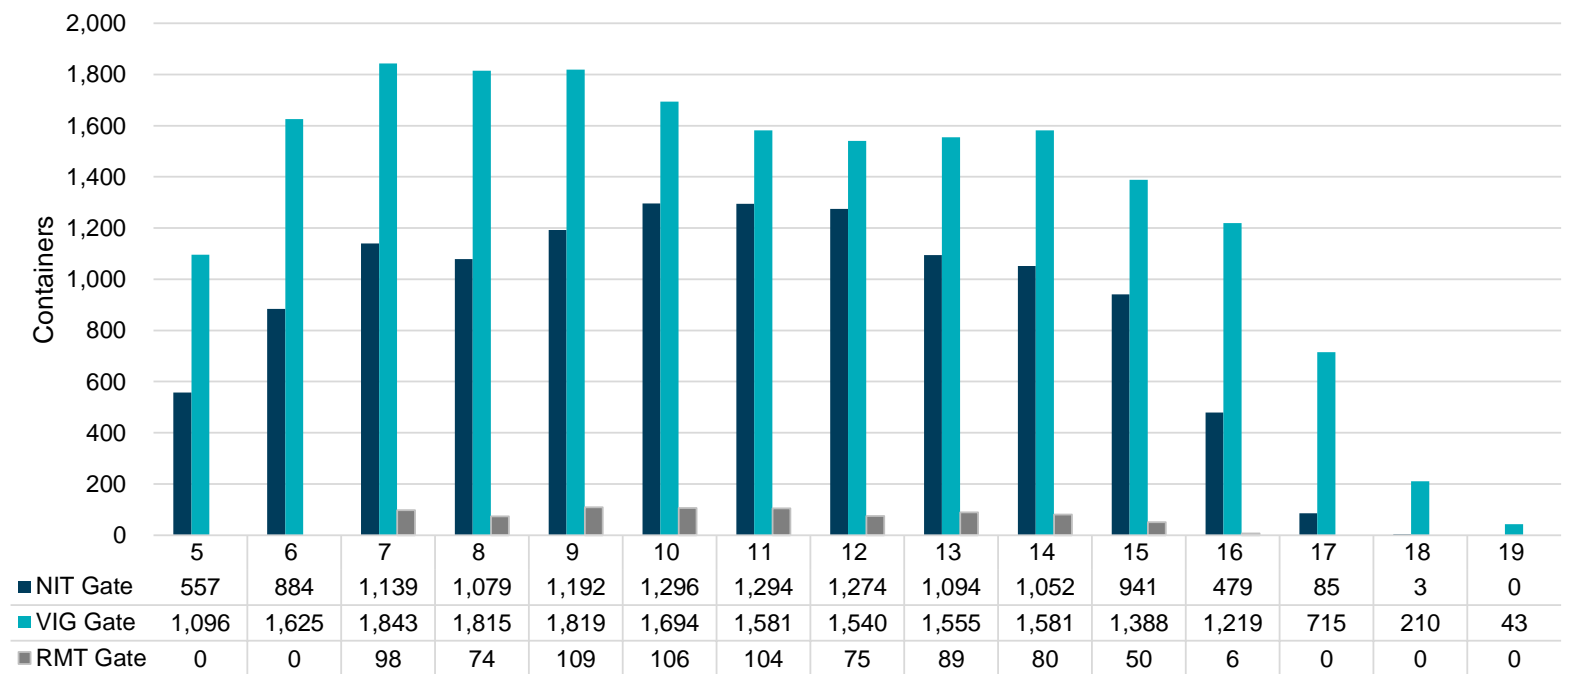

Port of Virginia Weekly Metrics

Gate Transactions

NIT Gate Transactions

VIG Gate Transactions

POV Gate Transactions

PPCY Gate Transactions

Please note: PPCY Gate Transactions are not included with POV Gate Transaction counts

Truck Reservation System and Hourly Transactions

NIT Truck Reservation Statistics

VIG Truck Reservation Statistics

POV Truck Reservation Statistics

POV Weekly Transactions by Terminal and Hour

Gate Containers and Dwell

NIT Gate Containers and Dwell

VIG Gate Containers and Dwell

Gate Transactions

POV Gate Containers and Dwell

Rail Containers and Dwell

NIT Rail Containers and Dwell

VIG Rail Containers and Dwell

Rail Containers