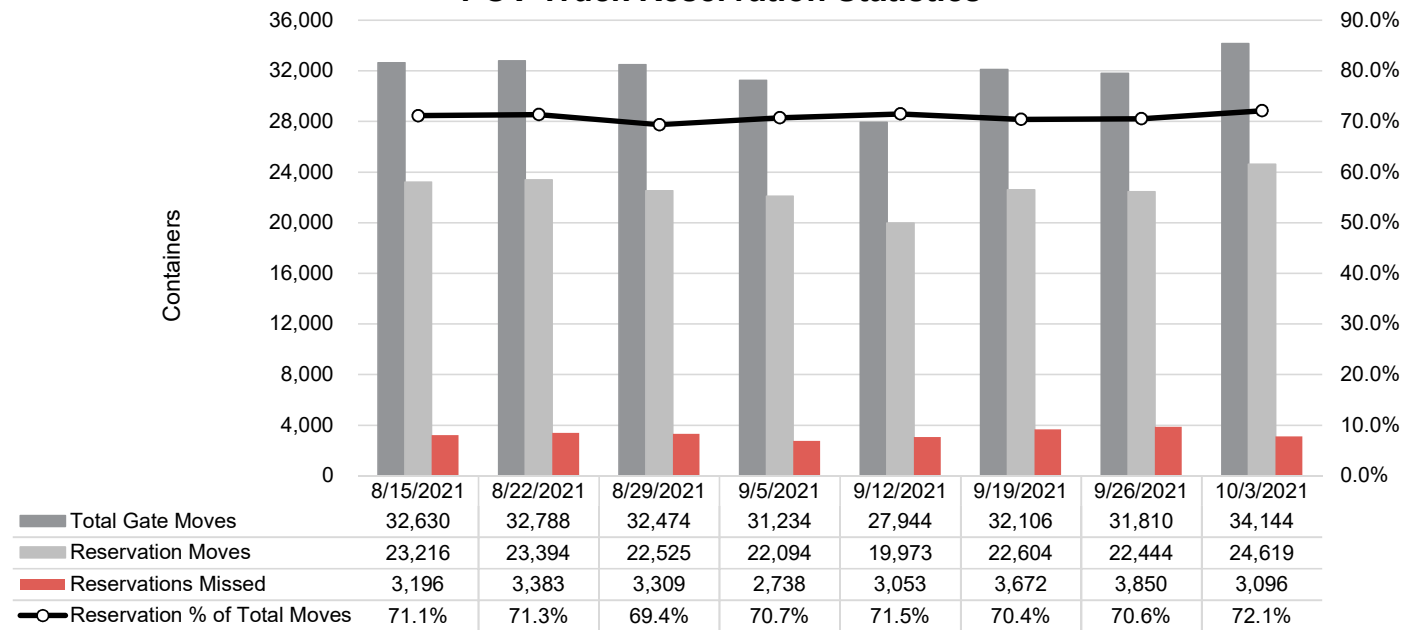

Port of Virginia Weekly Metrics

Gate Transactions

NIT Gate Transactions

VIG Gate Transactions

POV Gate Transactions

PPCY Gate Transactions

Please note: PPCY Gate Transactions are not included with POV Gate Transaction counts

Truck Reservation System and Hourly Transactions

NIT Truck Reservation Statistics

VIG Truck Reservation Statistics

POV Truck Reservation Statistics

POV Weekly Transactions by Terminal and Hour

Gate Containers and Dwell