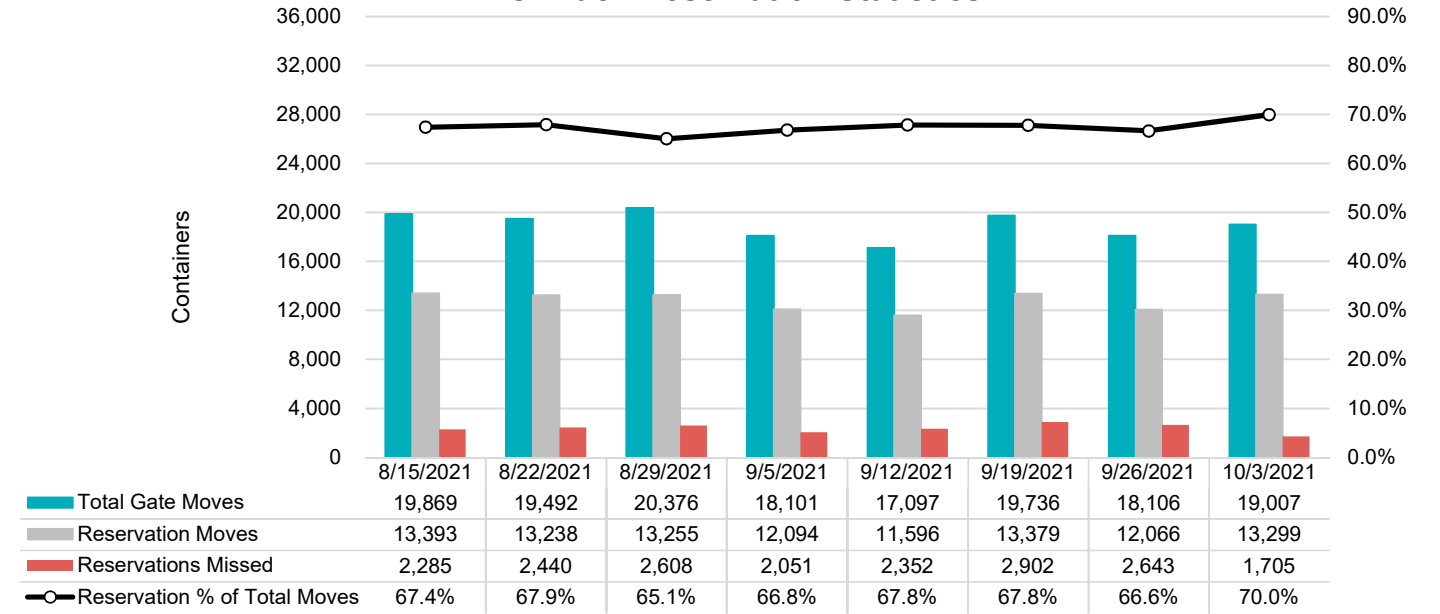

Port of Virginia Weekly Metrics

Gate Transactions

NIT Gate Transactions

VIG Gate Transactions

POV Gate Transactions

PPCY Gate Transactions

Please note: PPCY Gate Transactions are not included with POV Gate Transaction counts

Truck Reservation System and Hourly Transactions

NIT Truck Reservation Statistics

VIG Truck Reservation Statistics

POV Truck Reservation Statistics

POV Weekly Transactions by Terminal and Hour

Gate Containers and Dwell