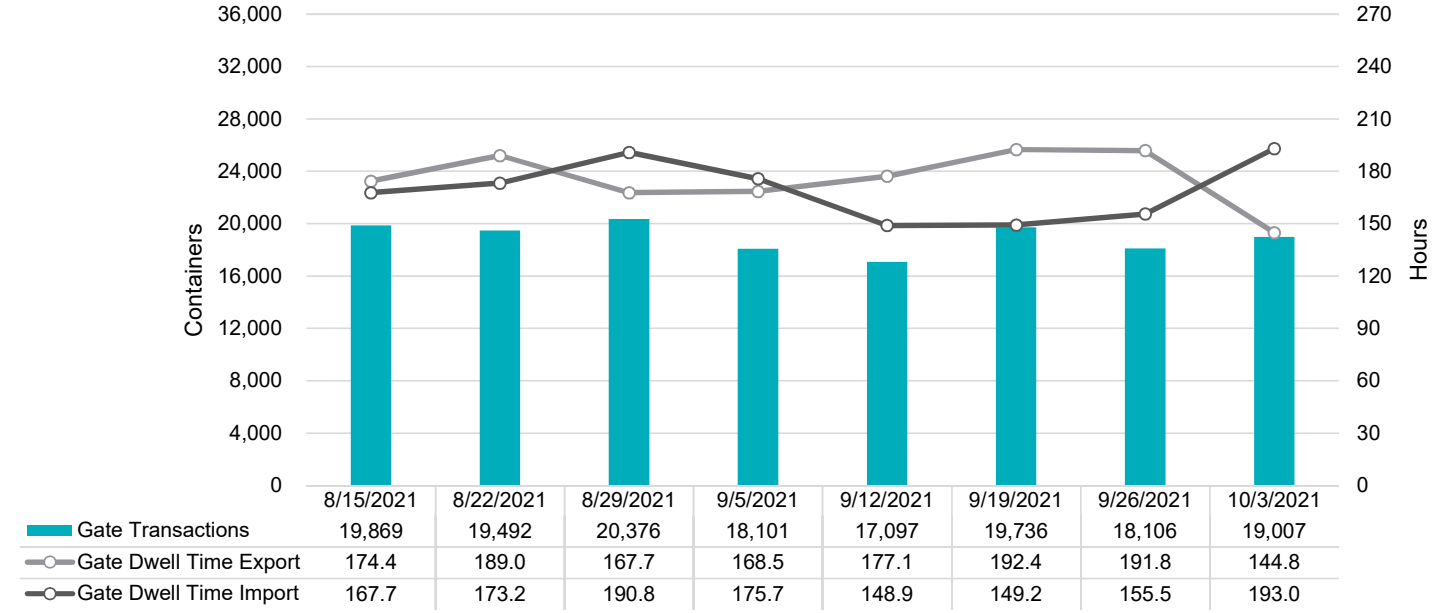

VIG Gate Containers and Dwell