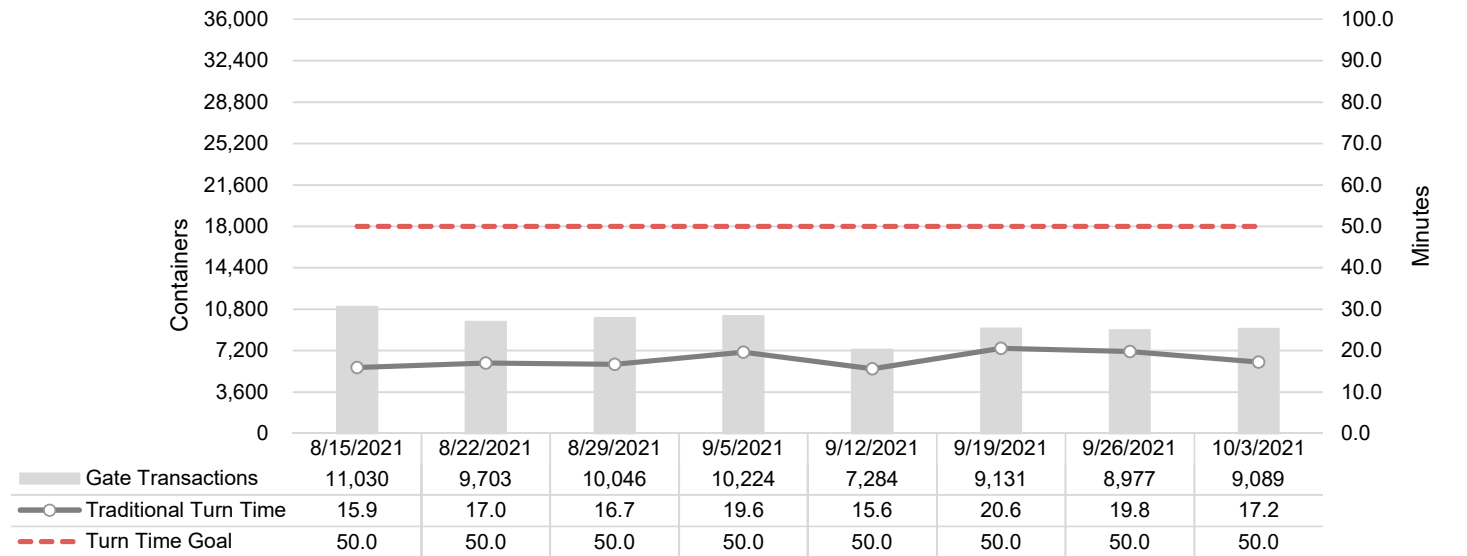

Port of Virginia Weekly Metrics

Gate Transactions

NIT Gate Transactions

VIG Gate Transactions

POV Gate Transactions

PPCY Gate Transactions

Please note: PPCY Gate Transactions are not included with POV Gate Transaction counts

Truck Reservation System and Hourly Transactions

NIT Truck Reservation Statistics

VIG Truck Reservation Statistics

POV Truck Reservation Statistics

POV Weekly Transactions by Terminal and Hour

Gate Containers and Dwell