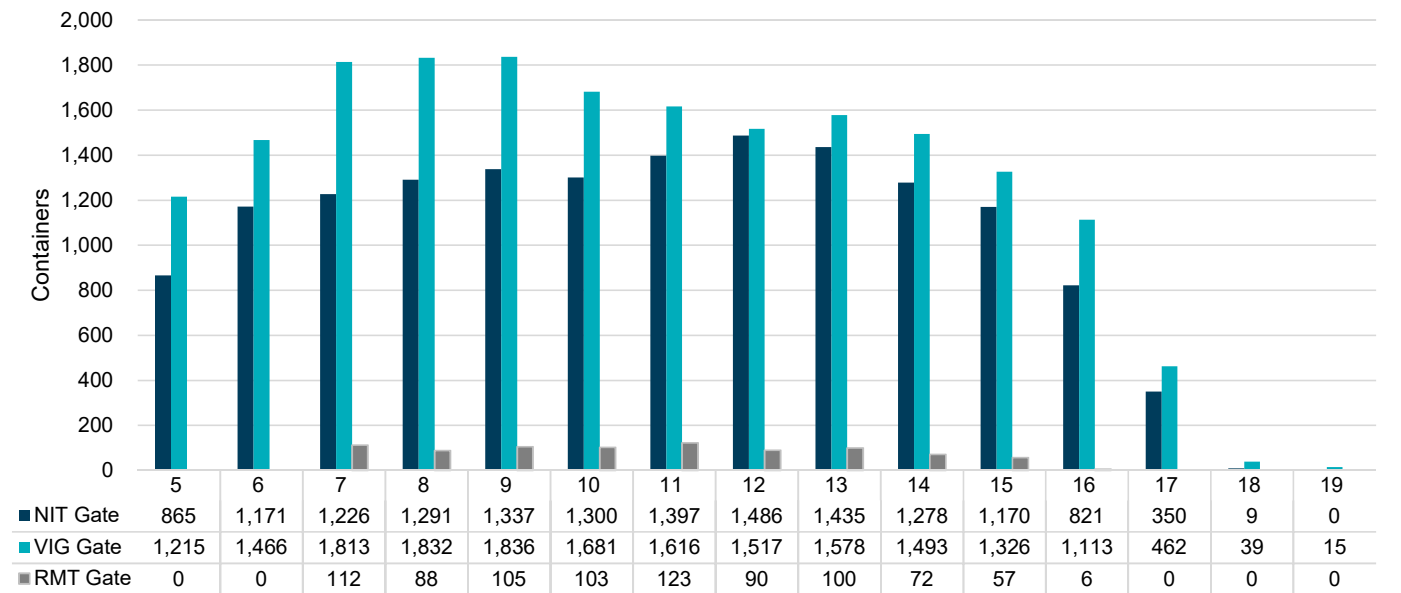

Port of Virginia Weekly Metrics

Gate Transactions

NIT Gate Transactions

VIG Gate Transactions

POV Gate Transactions

PPCY Gate Transactions

Please note: PPCY Gate Transactions are not included with POV Gate Transaction counts

Truck Reservation System and Hourly Transactions

NIT Truck Reservation Statistics

VIG Truck Reservation Statistics

POV Truck Reservation Statistics

POV Weekly Transactions by Terminal and Hour

Gate Containers and Dwell

NIT Gate Containers and Dwell

VIG Gate Containers and Dwell

Gate Transactions

POV Gate Containers and Dwell

Rail Containers and Dwell

NIT Rail Containers and Dwell

VIG Rail Containers and Dwell

Rail Containers