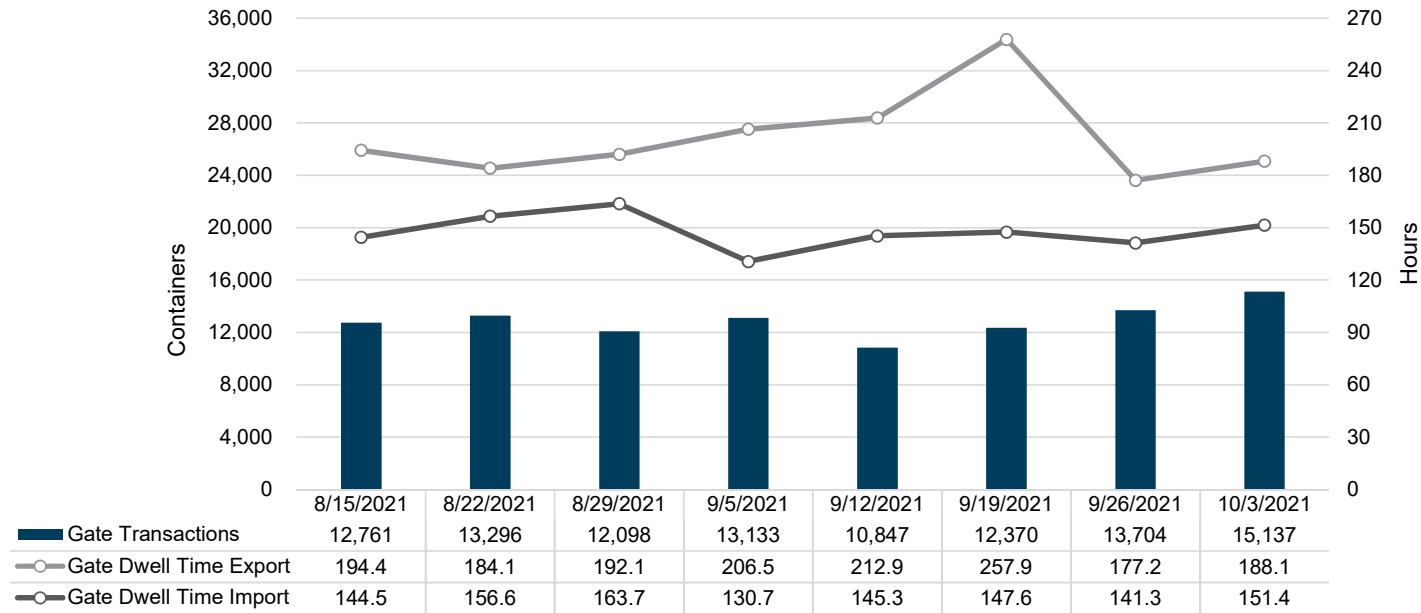

Gate Containers and Dwell

NIT Gate Containers and Dwell