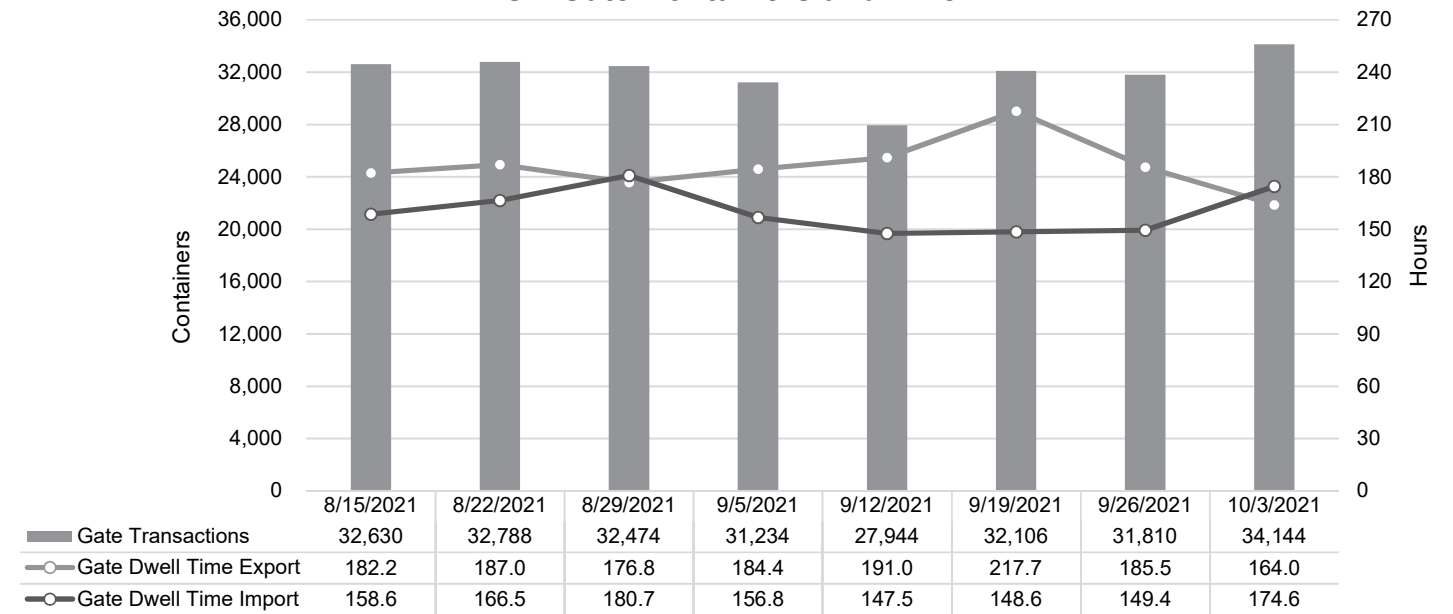

Truck Reservation System and Hourly Transactions

NIT Truck Reservation Statistics

VIG Truck Reservation Statistics

POV Truck Reservation Statistics

POV Weekly Transactions by Terminal and Hour

Gate Containers and Dwell

NIT Gate Containers and Dwell

VIG Gate Containers and Dwell

Gate Transactions

POV Gate Containers and Dwell

Rail Containers and Dwell

NIT Rail Containers and Dwell

VIG Rail Containers and Dwell

Rail Containers