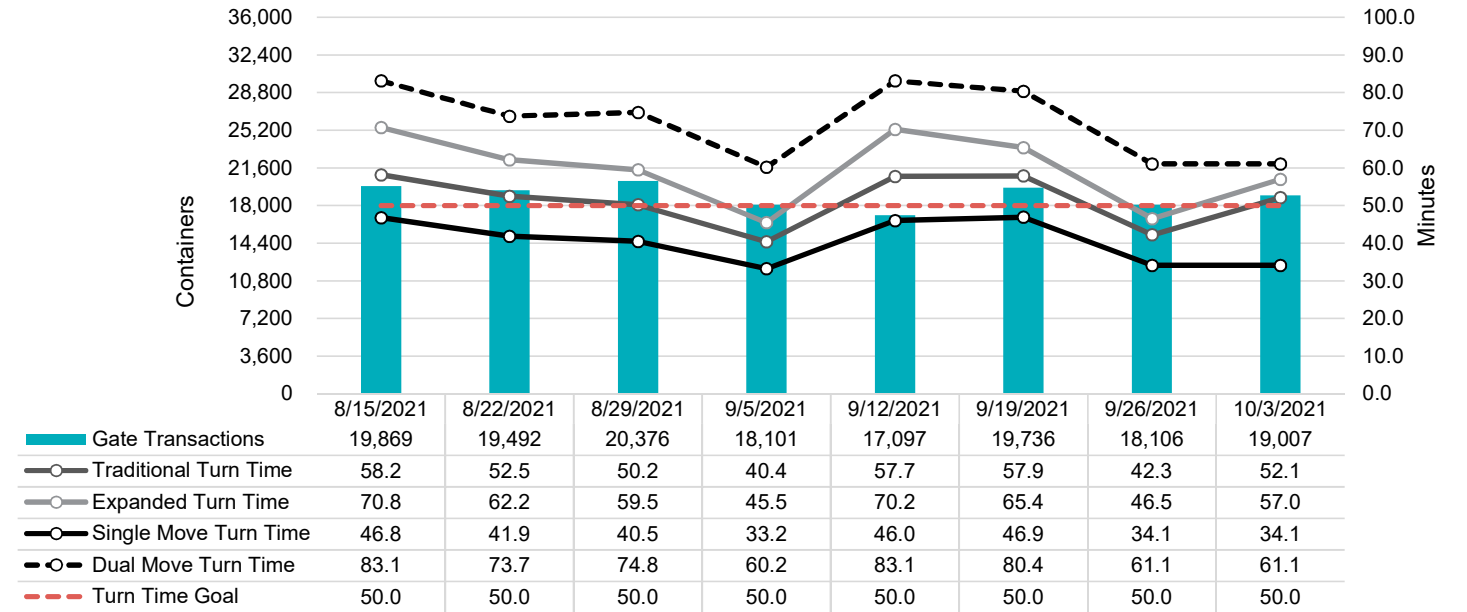

Port of Virginia Weekly Metrics

Gate Transactions

NIT Gate Transactions

VIG Gate Transactions

POV Gate Transactions

PPCY Gate Transactions

Please note: PPCY Gate Transactions are not included with POV Gate Transaction counts

Truck Reservation System and Hourly Transactions

NIT Truck Reservation Statistics

VIG Truck Reservation Statistics

POV Truck Reservation Statistics

POV Weekly Transactions by Terminal and Hour

Gate Containers and Dwell