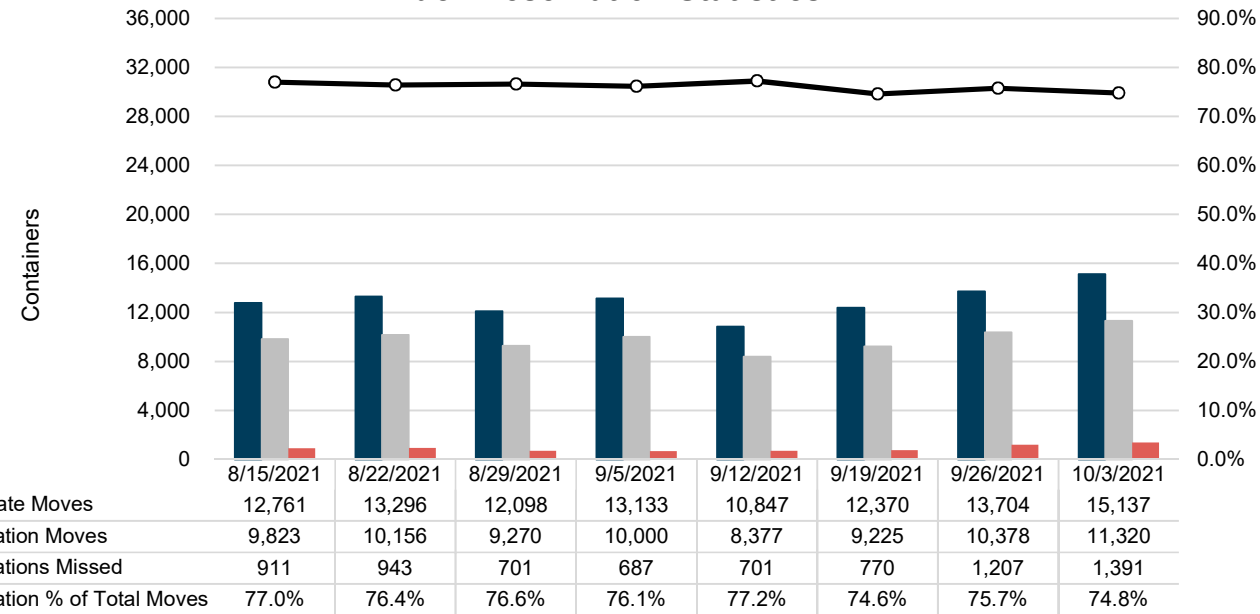

Port of Virginia Weekly Metrics

Gate Transactions

NIT Gate Transactions

VIG Gate Transactions

POV Gate Transactions

PPCY Gate Transactions

Please note: PPCY Gate Transactions are not included with POV Gate Transaction counts

Truck Reservation System and Hourly Transactions

NIT Truck Reservation Statistics

VIG Truck Reservation Statistics

POV Truck Reservation Statistics

POV Weekly Transactions by Terminal and Hour

Gate Containers and Dwell