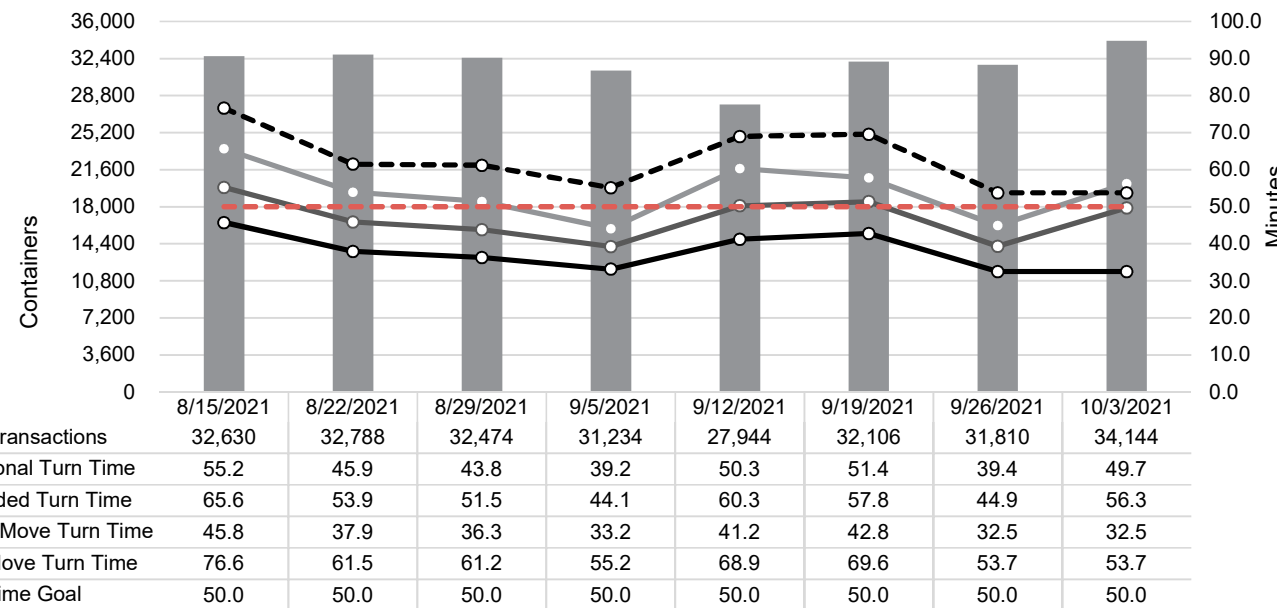

Port of Virginia Weekly Metrics

Gate Transactions

NIT Gate Transactions

VIG Gate Transactions

POV Gate Transactions

PPCY Gate Transactions

Please note: PPCY Gate Transactions are not included with POV Gate Transaction counts

Truck Reservation System and Hourly Transactions

NIT Truck Reservation Statistics

VIG Truck Reservation Statistics

POV Truck Reservation Statistics

POV Weekly Transactions by Terminal and Hour

Gate Containers and Dwell