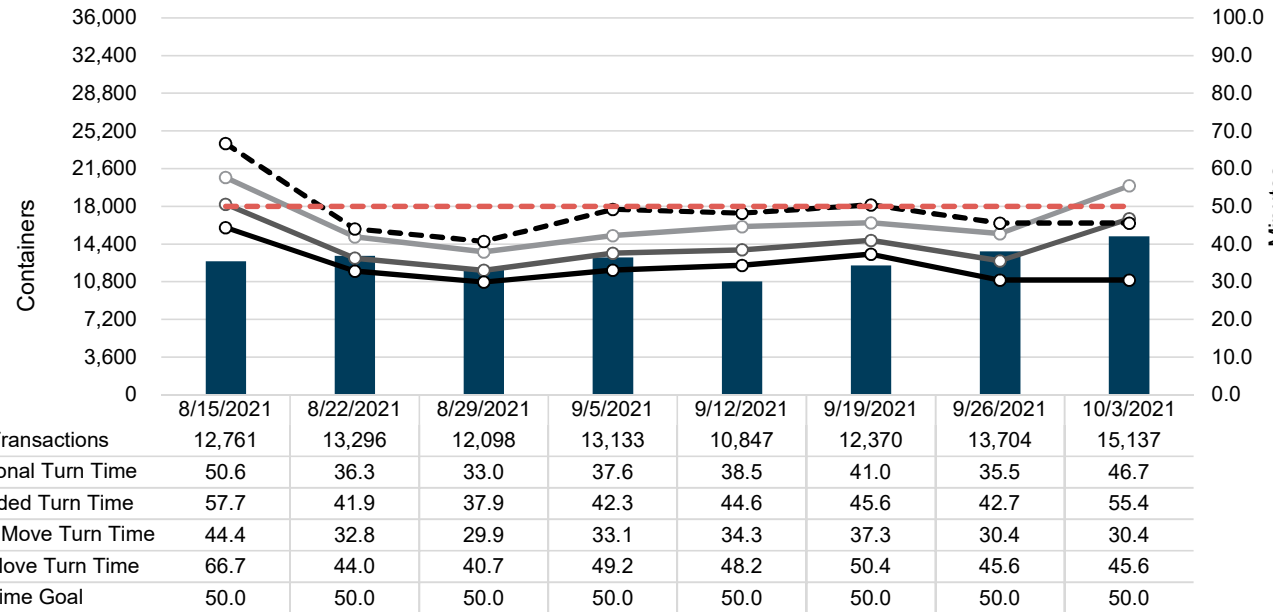

Port of Virginia Weekly Metrics

Gate Transactions

NIT Gate Transactions

VIG Gate Transactions

POV Gate Transactions

PPCY Gate Transactions

Please note: PPCY Gate Transactions are not included with POV Gate Transaction counts

Truck Reservation System and Hourly Transactions

NIT Truck Reservation Statistics

VIG Truck Reservation Statistics

POV Truck Reservation Statistics

POV Weekly Transactions by Terminal and Hour

Gate Containers and Dwell