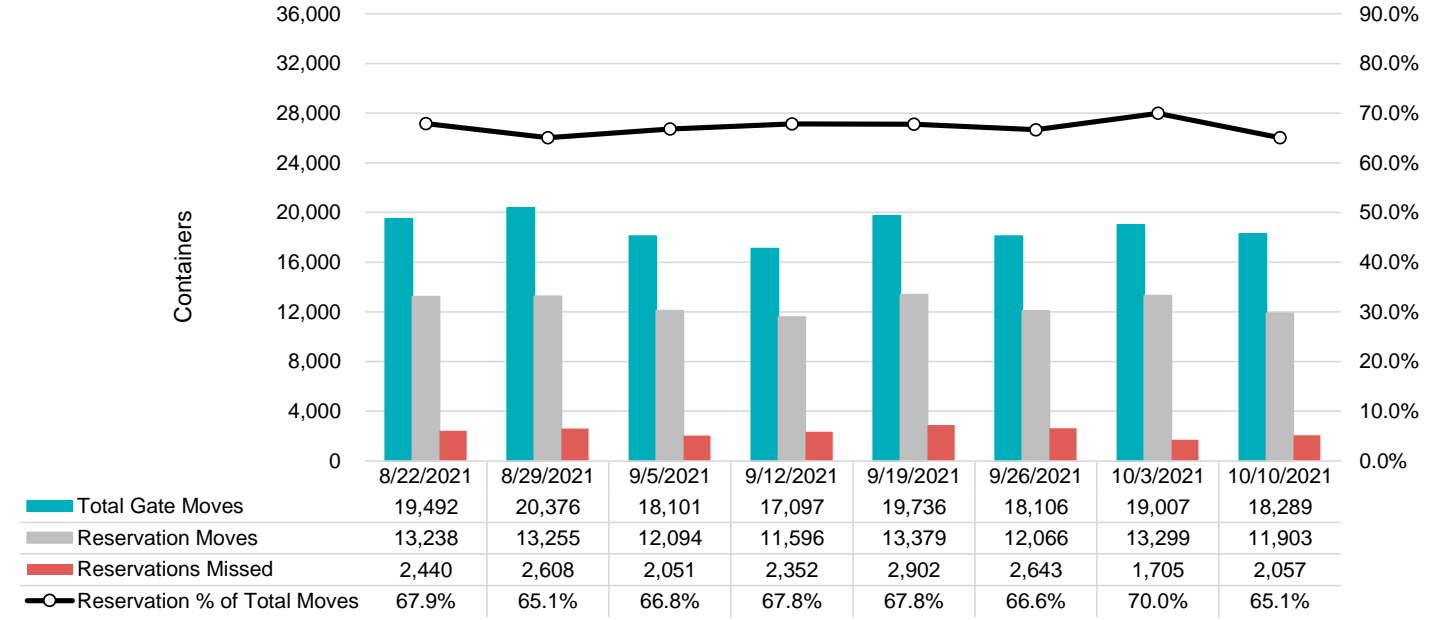

Port of Virginia Weekly Metrics

Gate Transactions

NIT Gate Transactions

VIG Gate Transactions

POV Gate Transactions

PPCY Gate Transactions

Please note: PPCY Gate Transactions are not included with POV Gate Transaction counts

Truck Reservation System and Hourly Transactions

NIT Truck Reservation Statistics

VIG Truck Reservation Statistics

POV Truck Reservation Statistics

POV Weekly Transactions by Terminal and Hour

Gate Containers and Dwell