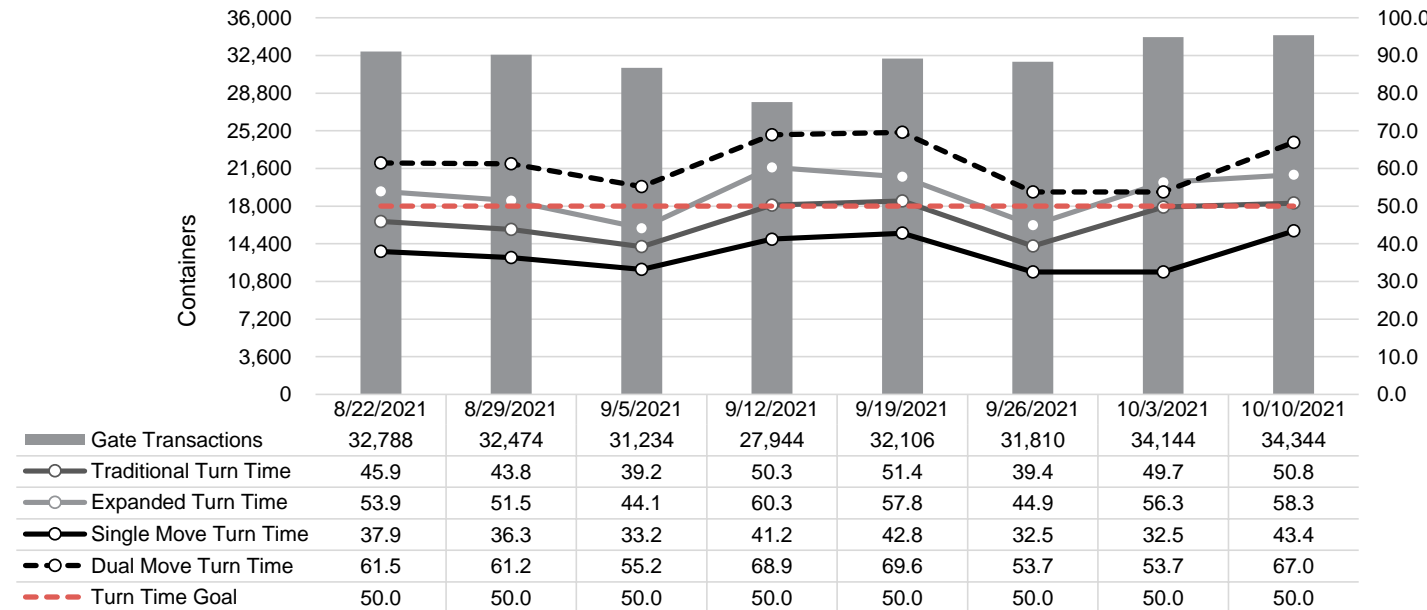

Port of Virginia Weekly Metrics

Gate Transactions

NIT Gate Transactions

VIG Gate Transactions

POV Gate Transactions

PPCY Gate Transactions

Please note: PPCY Gate Transactions are not included with POV Gate Transaction counts

Truck Reservation System and Hourly Transactions

NIT Truck Reservation Statistics

VIG Truck Reservation Statistics

POV Truck Reservation Statistics

POV Weekly Transactions by Terminal and Hour

Gate Containers and Dwell