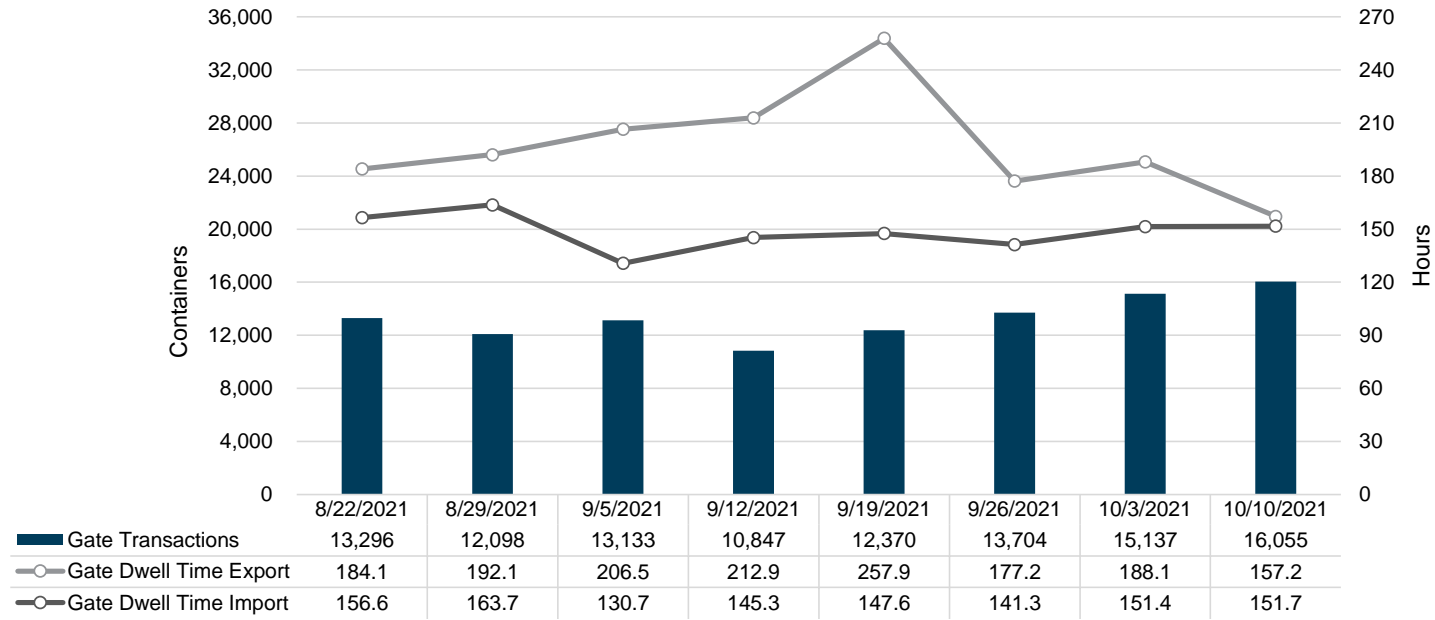

Gate Containers and Dwell

NIT Gate Containers and Dwell