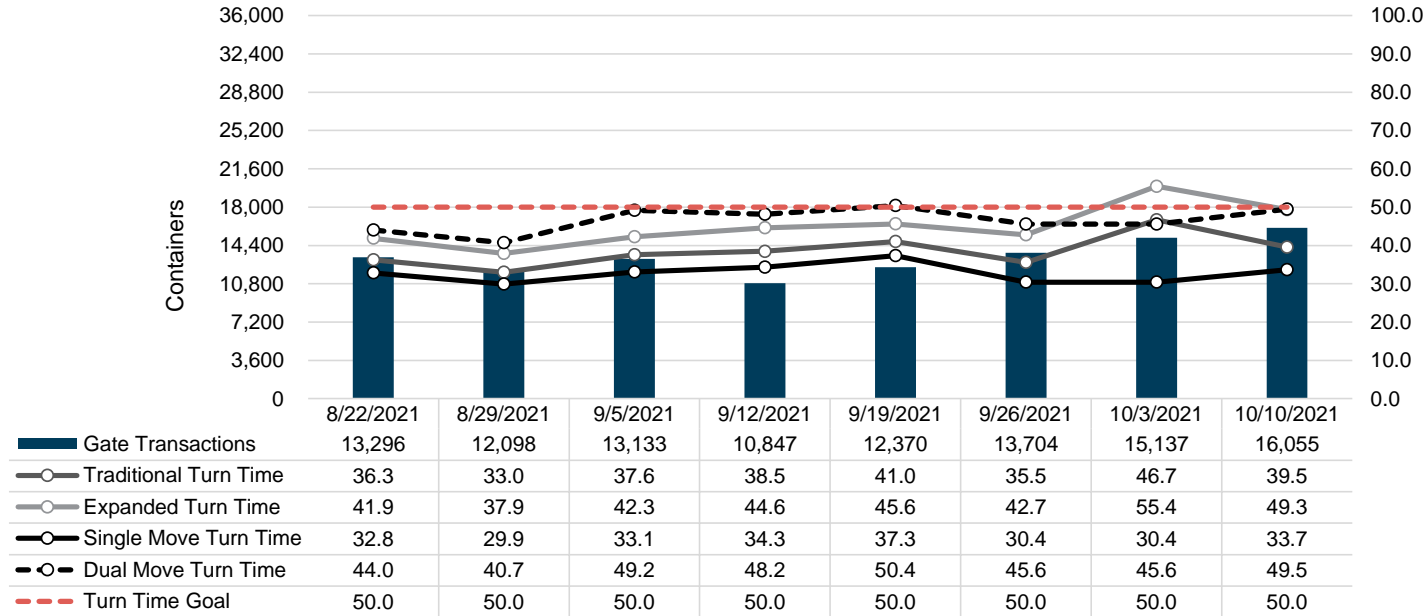

Port of Virginia Weekly Metrics

Gate Transactions

NIT Gate Transactions

VIG Gate Transactions

POV Gate Transactions

PPCY Gate Transactions

Please note: PPCY Gate Transactions are not included with POV Gate Transaction counts

Truck Reservation System and Hourly Transactions

NIT Truck Reservation Statistics

VIG Truck Reservation Statistics

POV Truck Reservation Statistics

POV Weekly Transactions by Terminal and Hour

Gate Containers and Dwell