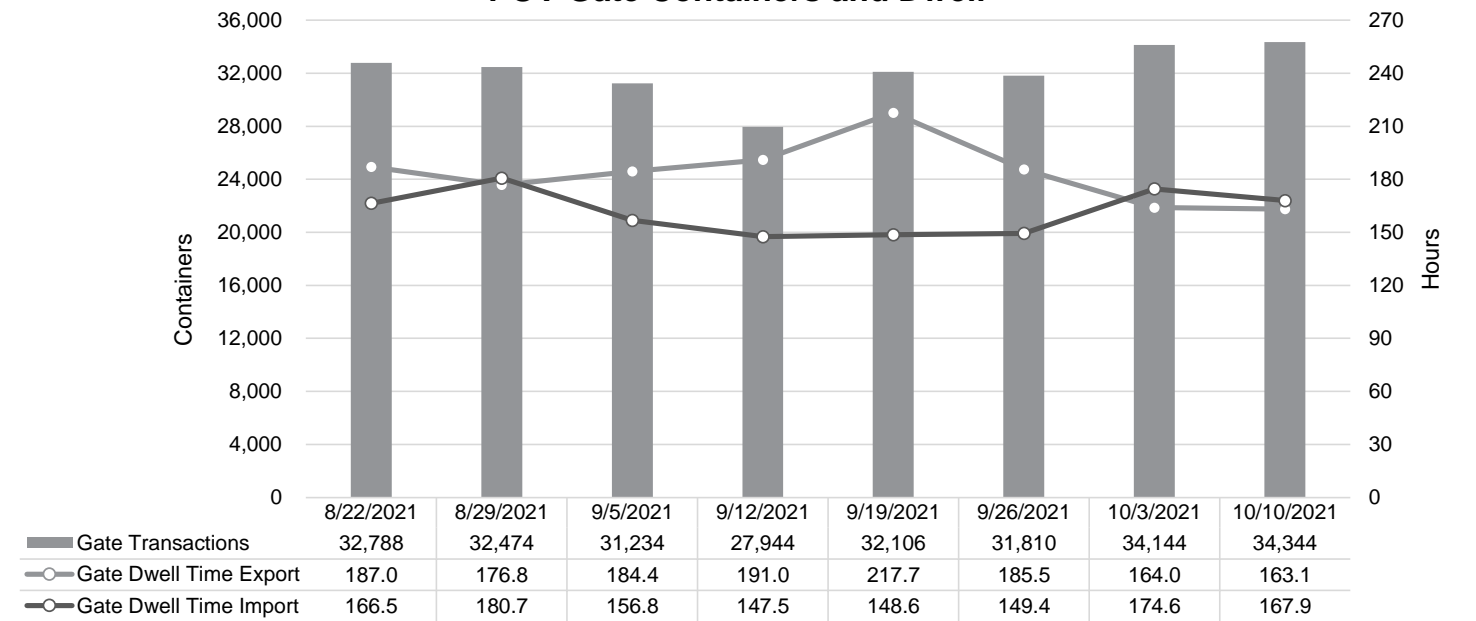

Truck Reservation System and Hourly Transactions

NIT Truck Reservation Statistics

VIG Truck Reservation Statistics

POV Truck Reservation Statistics

POV Weekly Transactions by Terminal and Hour

Gate Containers and Dwell

NIT Gate Containers and Dwell

VIG Gate Containers and Dwell

Gate Transactions

POV Gate Containers and Dwell

Rail Containers and Dwell

NIT Rail Containers and Dwell

VIG Rail Containers and Dwell

Rail Containers