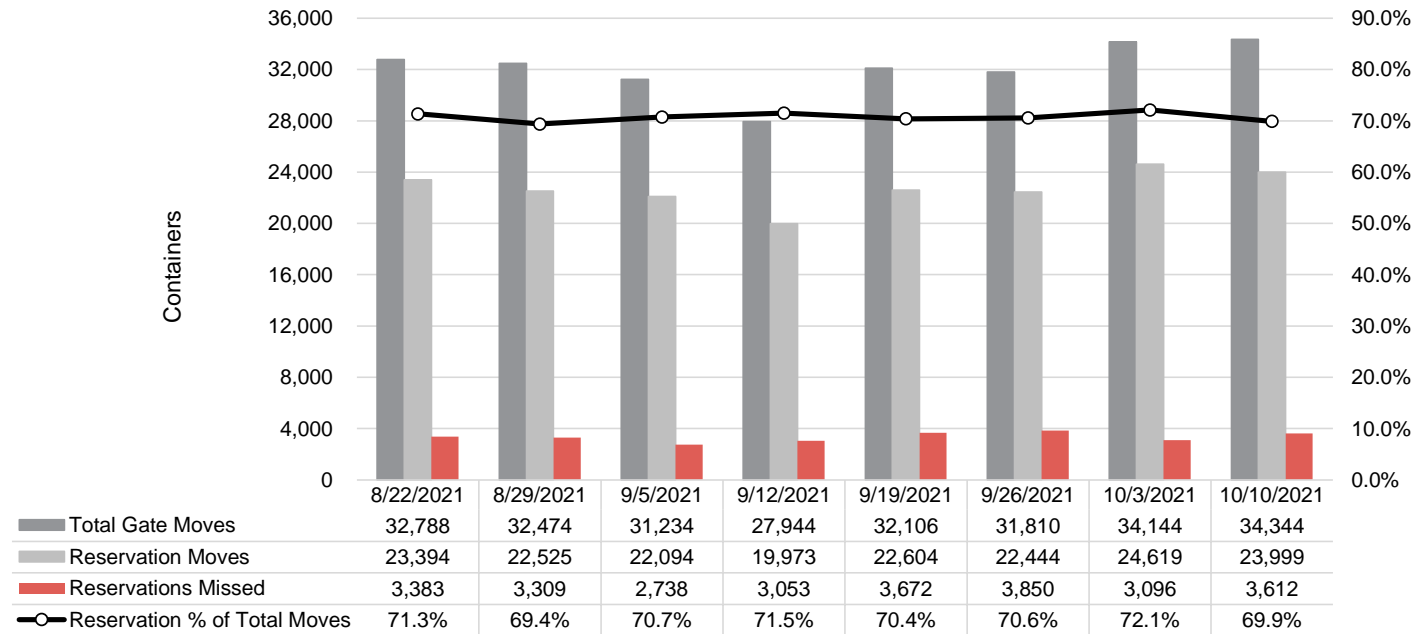

Port of Virginia Weekly Metrics

Gate Transactions

NIT Gate Transactions

VIG Gate Transactions

POV Gate Transactions

PPCY Gate Transactions

Please note: PPCY Gate Transactions are not included with POV Gate Transaction counts

Truck Reservation System and Hourly Transactions

NIT Truck Reservation Statistics

VIG Truck Reservation Statistics

POV Truck Reservation Statistics

POV Weekly Transactions by Terminal and Hour

Gate Containers and Dwell