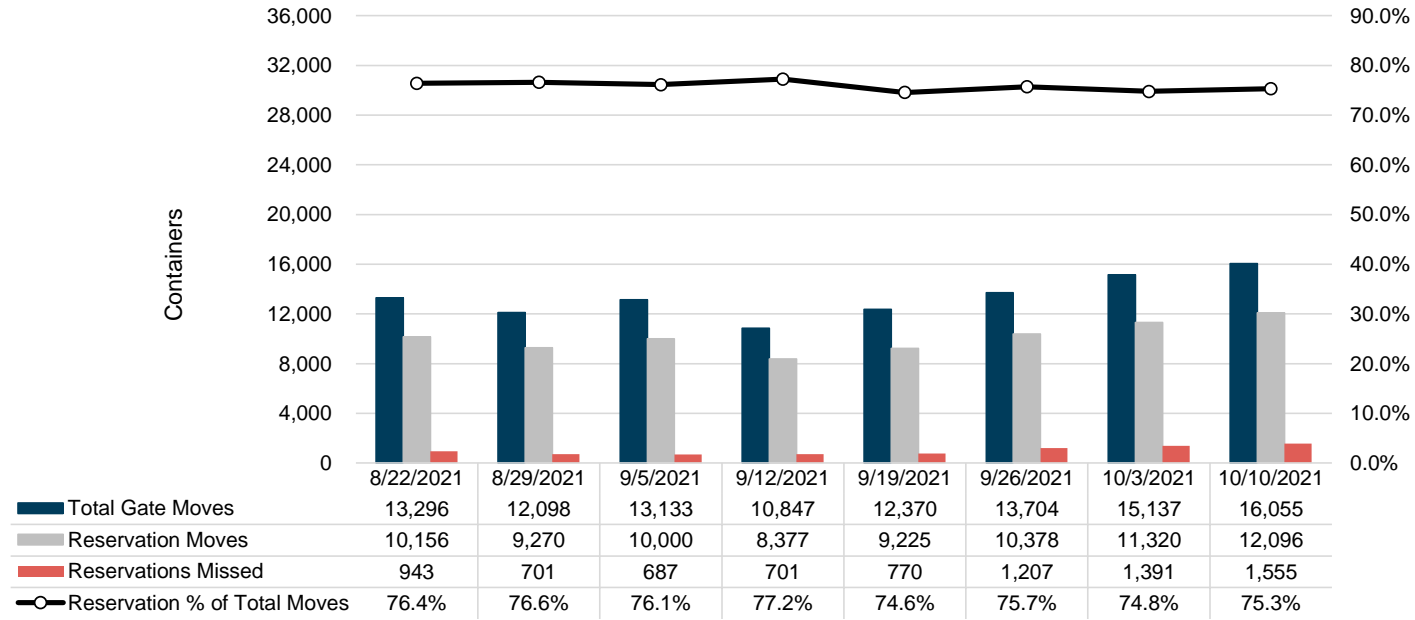

Port of Virginia Weekly Metrics

Gate Transactions

NIT Gate Transactions

VIG Gate Transactions

POV Gate Transactions

PPCY Gate Transactions

Please note: PPCY Gate Transactions are not included with POV Gate Transaction counts

Truck Reservation System and Hourly Transactions

NIT Truck Reservation Statistics

VIG Truck Reservation Statistics

POV Truck Reservation Statistics

POV Weekly Transactions by Terminal and Hour

Gate Containers and Dwell