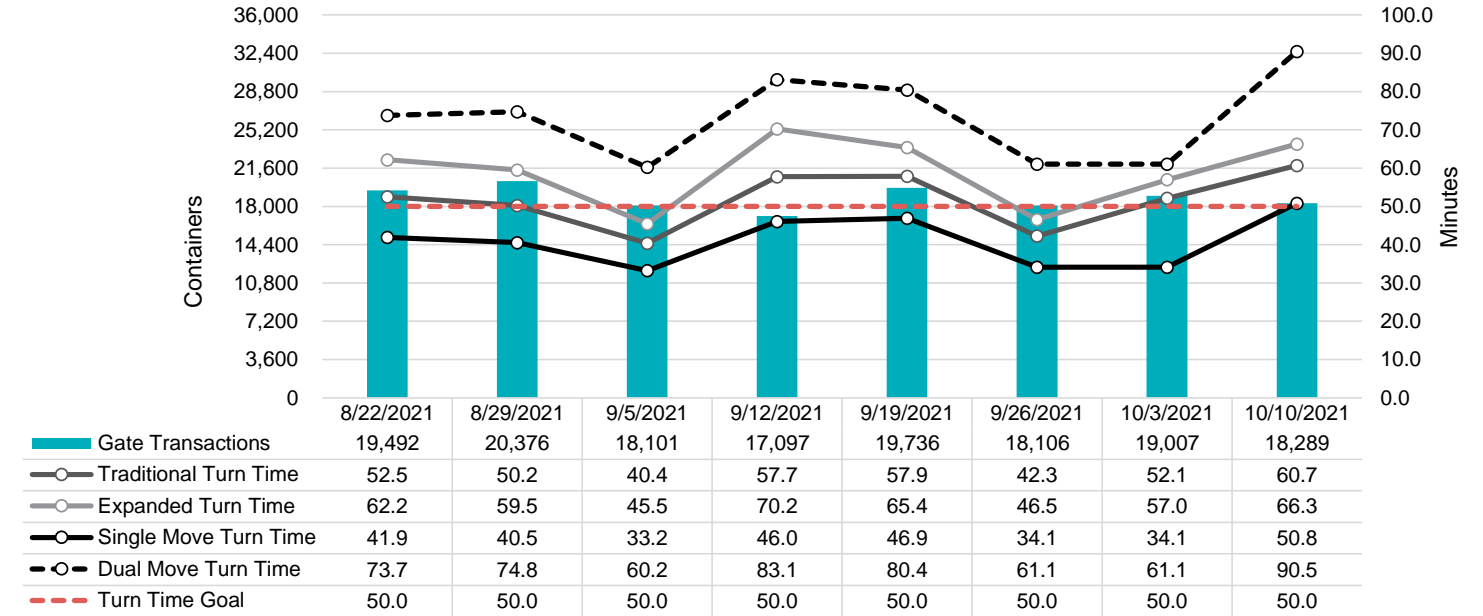

Port of Virginia Weekly Metrics

Gate Transactions

NIT Gate Transactions

VIG Gate Transactions

POV Gate Transactions

PPCY Gate Transactions

Please note: PPCY Gate Transactions are not included with POV Gate Transaction counts

Truck Reservation System and Hourly Transactions

NIT Truck Reservation Statistics

VIG Truck Reservation Statistics

POV Truck Reservation Statistics

POV Weekly Transactions by Terminal and Hour

Gate Containers and Dwell