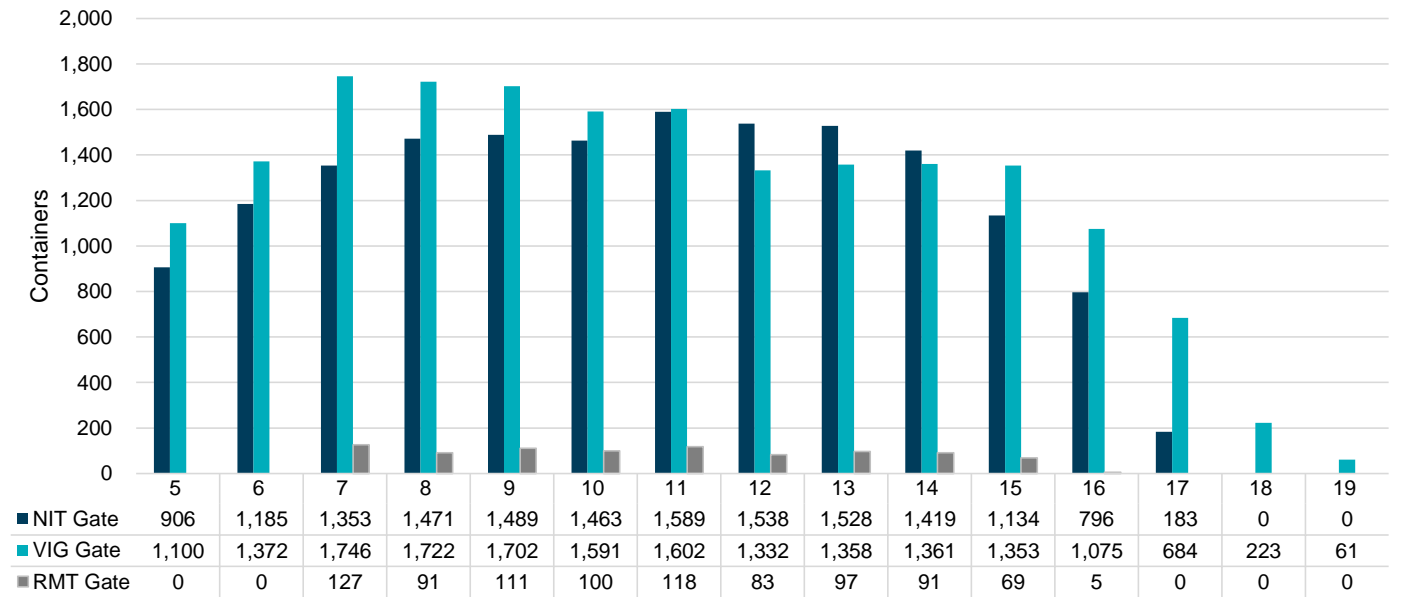

Port of Virginia Weekly Metrics

Gate Transactions

NIT Gate Transactions

VIG Gate Transactions

POV Gate Transactions

PPCY Gate Transactions

Please note: PPCY Gate Transactions are not included with POV Gate Transaction counts

Truck Reservation System and Hourly Transactions

NIT Truck Reservation Statistics

VIG Truck Reservation Statistics

POV Truck Reservation Statistics

POV Weekly Transactions by Terminal and Hour

Gate Containers and Dwell

NIT Gate Containers and Dwell

VIG Gate Containers and Dwell

Gate Transactions

POV Gate Containers and Dwell

Rail Containers and Dwell

NIT Rail Containers and Dwell

VIG Rail Containers and Dwell

Rail Containers