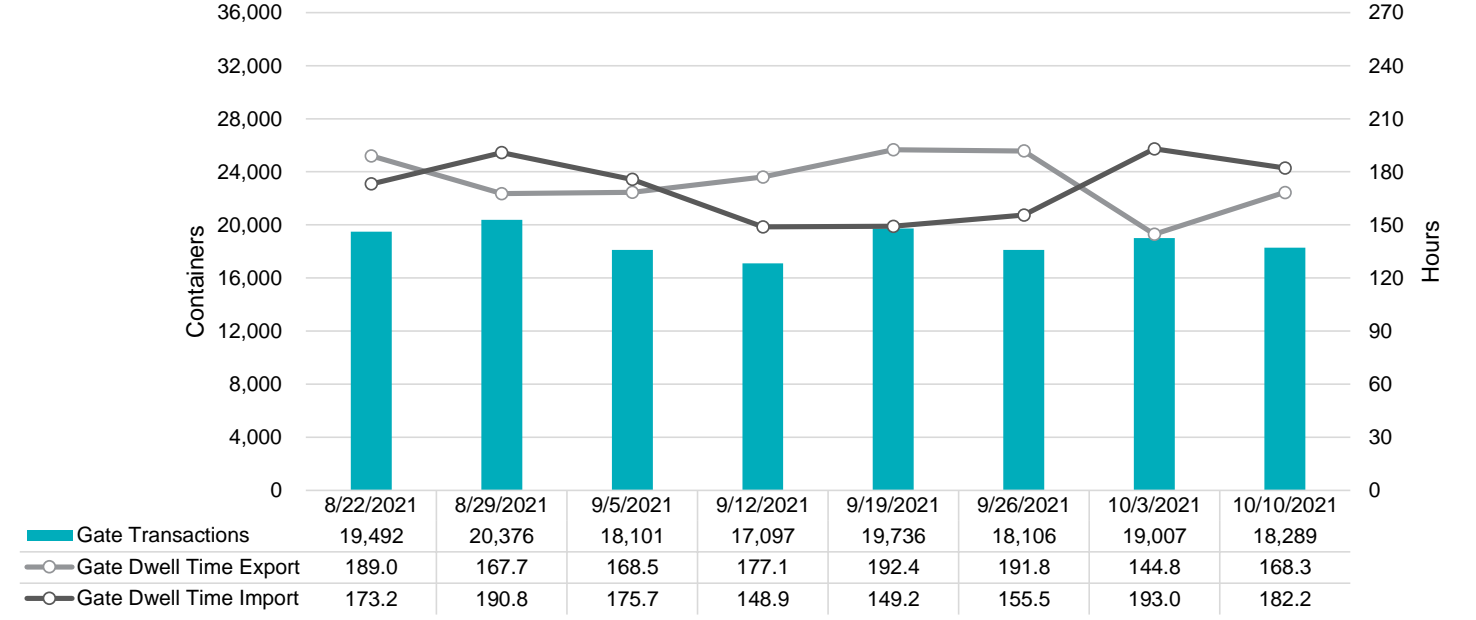

VIG Gate Containers and Dwell