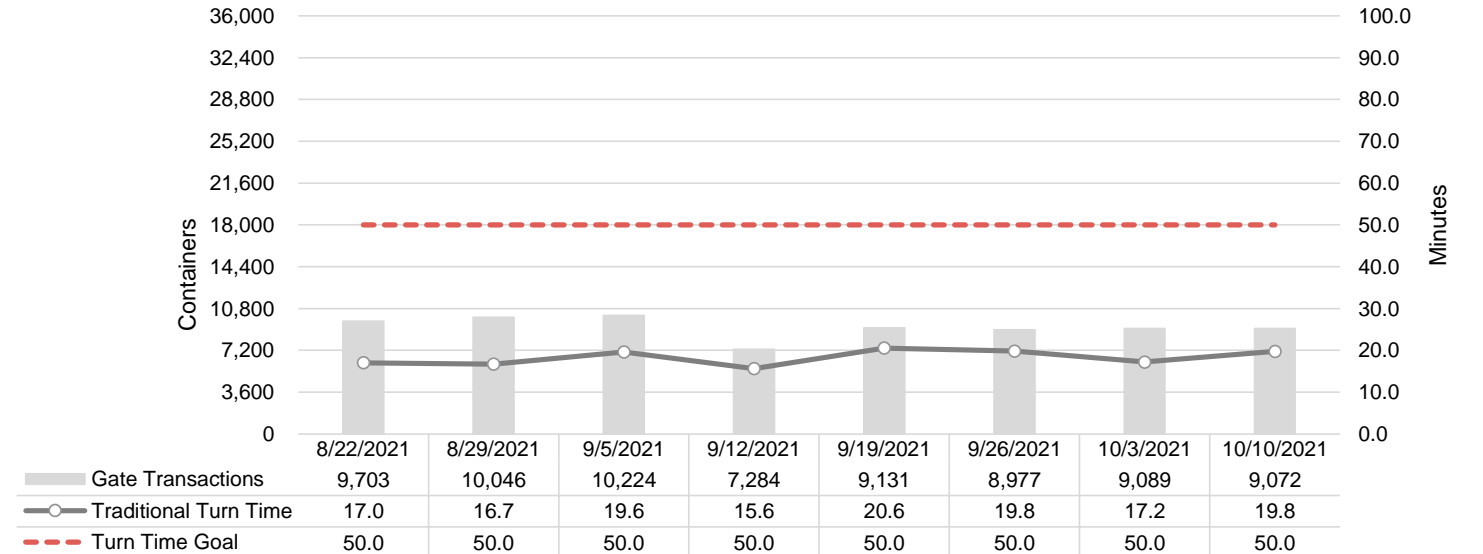

Port of Virginia Weekly Metrics

Gate Transactions

NIT Gate Transactions

VIG Gate Transactions

POV Gate Transactions

PPCY Gate Transactions

Please note: PPCY Gate Transactions are not included with POV Gate Transaction counts

Truck Reservation System and Hourly Transactions

NIT Truck Reservation Statistics

VIG Truck Reservation Statistics

POV Truck Reservation Statistics

POV Weekly Transactions by Terminal and Hour

Gate Containers and Dwell