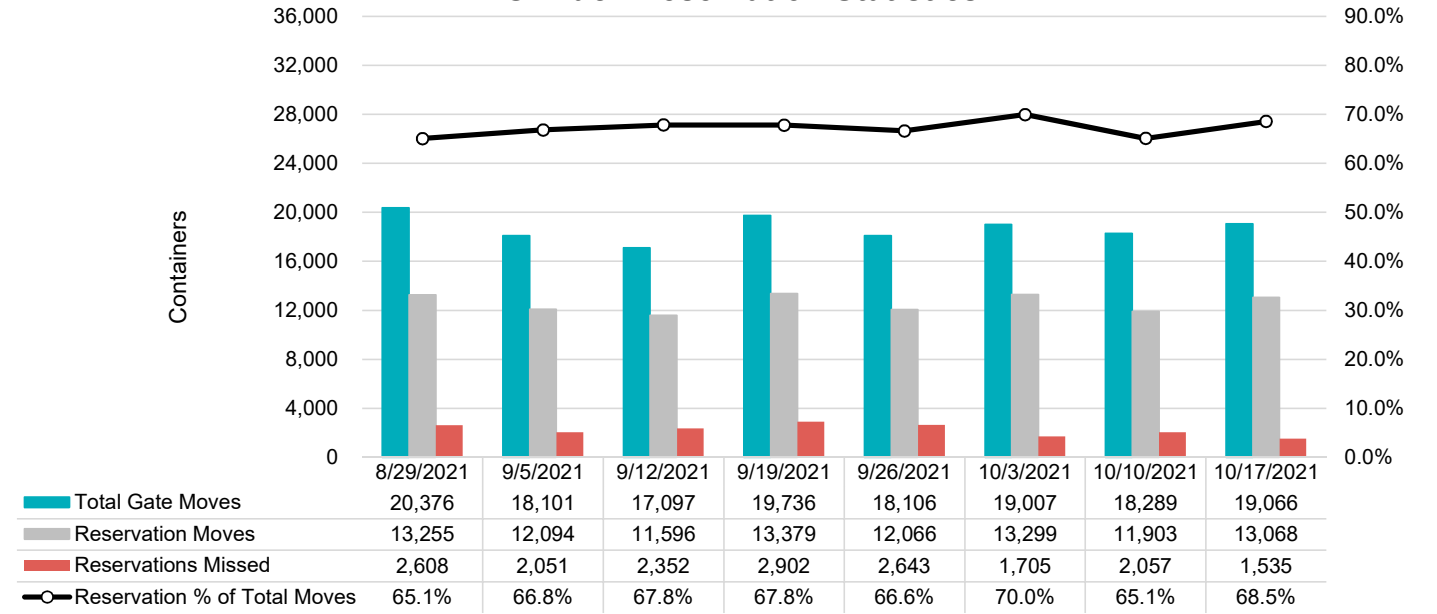

Port of Virginia Weekly Metrics

Gate Transactions

NIT Gate Transactions

VIG Gate Transactions

POV Gate Transactions

PPCY Gate Transactions

Please note: PPCY Gate Transactions are not included with POV Gate Transaction counts

Truck Reservation System and Hourly Transactions

NIT Truck Reservation Statistics

VIG Truck Reservation Statistics

POV Truck Reservation Statistics

POV Weekly Transactions by Terminal and Hour

Gate Containers and Dwell