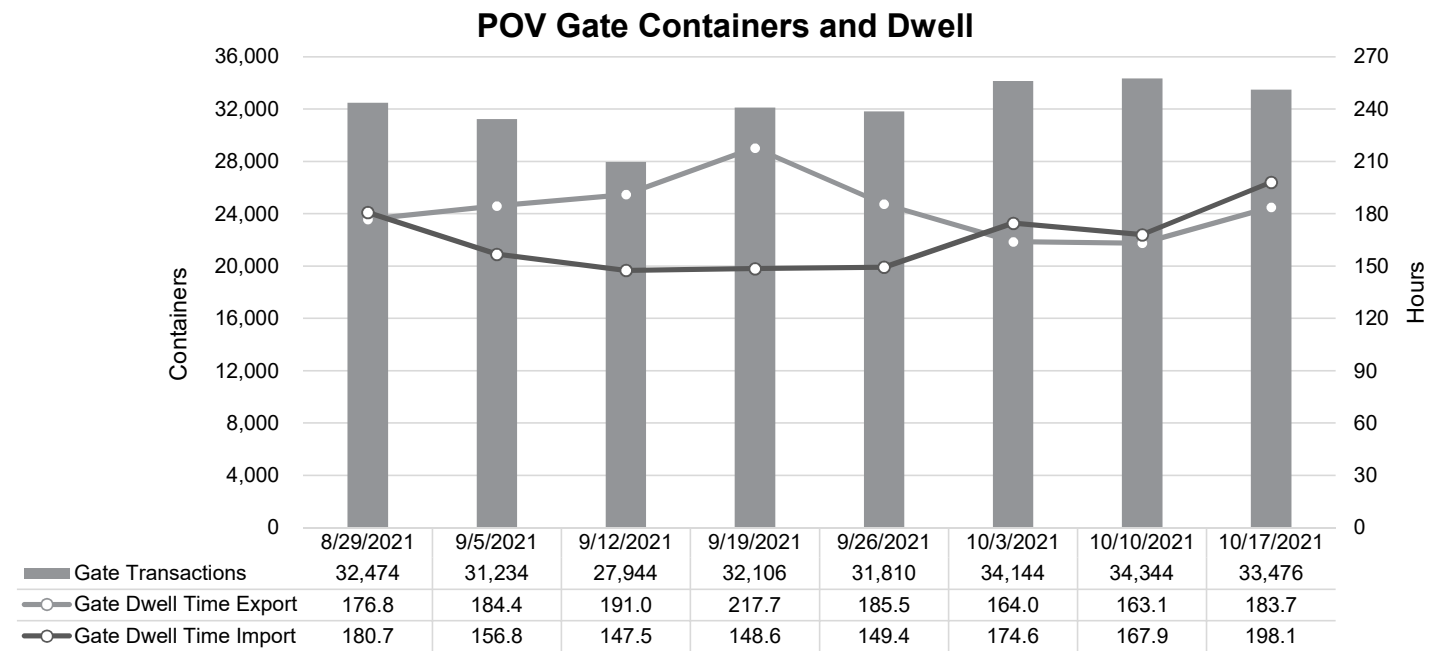

Port of Virginia Weekly Metrics

Gate Transactions

NIT Gate Transactions

VIG Gate Transactions

POV Gate Transactions

PPCY Gate Transactions

Please note: PPCY Gate Transactions are not included with POV Gate Transaction counts

Truck Reservation System and Hourly Transactions

NIT Truck Reservation Statistics

VIG Truck Reservation Statistics

POV Truck Reservation Statistics

POV Weekly Transactions by Terminal and Hour

Gate Containers and Dwell

Gate Transactions

Rail Containers and Dwell

NIT Rail Containers and Dwell

VIG Rail Containers and Dwell

Rail Containers

POV Rail Containers and Dwell