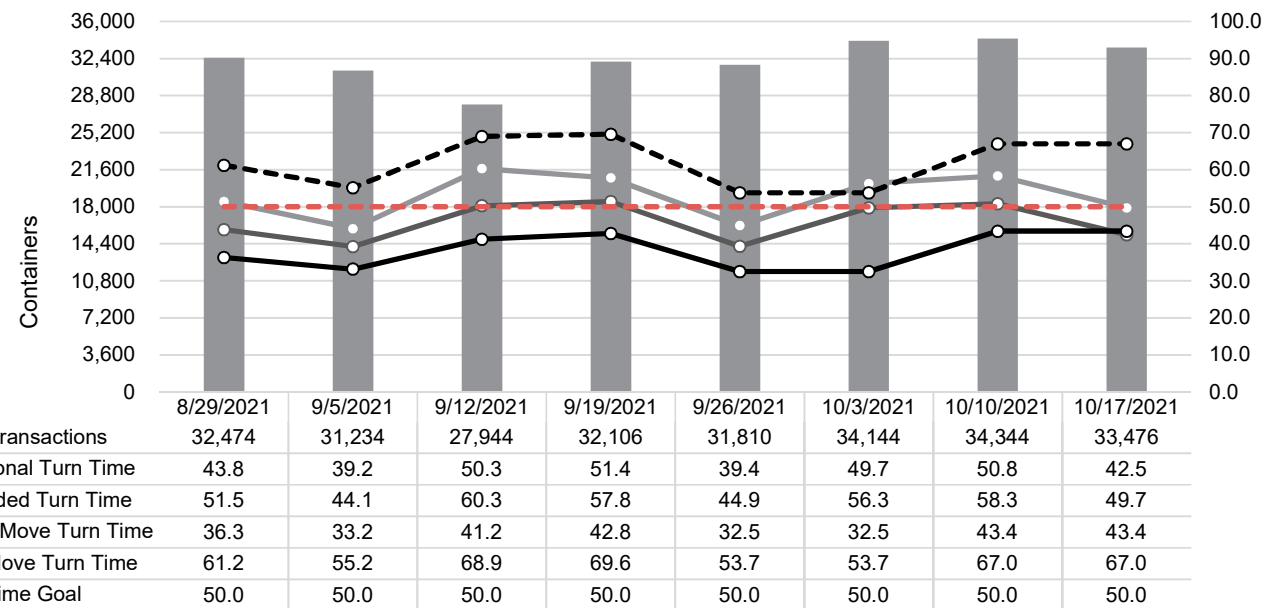

Port of Virginia Weekly Metrics

Gate Transactions

NIT Gate Transactions

VIG Gate Transactions

POV Gate Transactions

PPCY Gate Transactions

Please note: PPCY Gate Transactions are not included with POV Gate Transaction counts

Truck Reservation System and Hourly Transactions

NIT Truck Reservation Statistics

VIG Truck Reservation Statistics

POV Truck Reservation Statistics

POV Weekly Transactions by Terminal and Hour

Gate Containers and Dwell