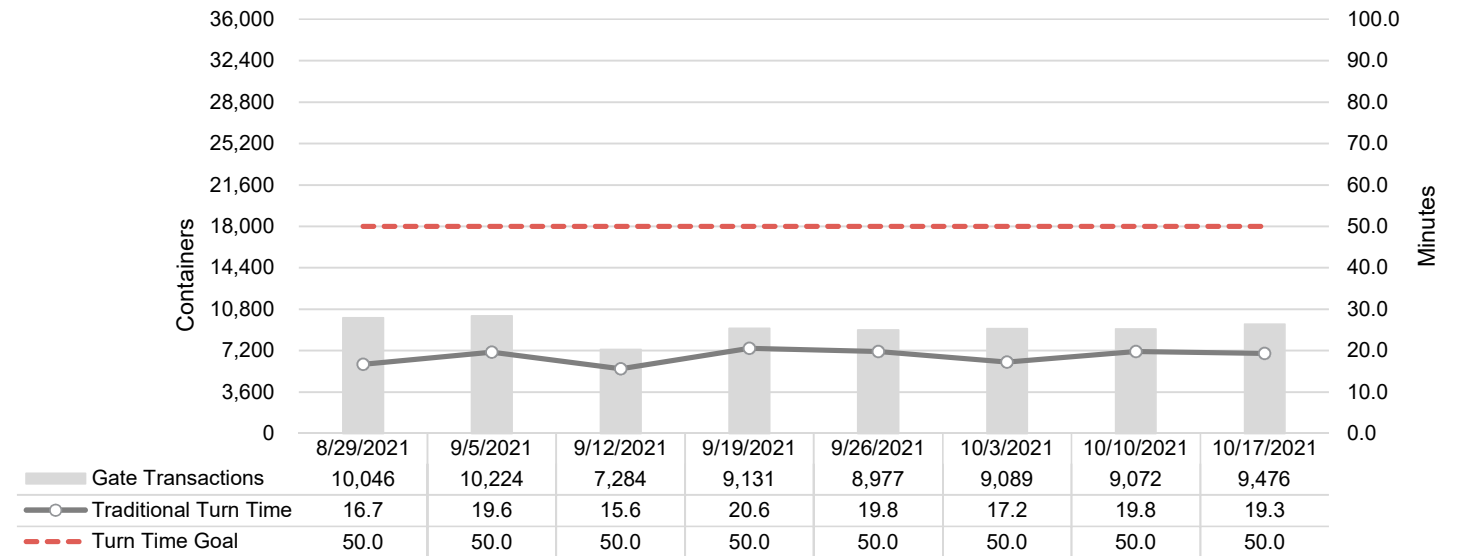

Port of Virginia Weekly Metrics

Gate Transactions

NIT Gate Transactions

VIG Gate Transactions

POV Gate Transactions

PPCY Gate Transactions

Please note: PPCY Gate Transactions are not included with POV Gate Transaction counts

Truck Reservation System and Hourly Transactions

NIT Truck Reservation Statistics

VIG Truck Reservation Statistics

POV Truck Reservation Statistics

POV Weekly Transactions by Terminal and Hour

Gate Containers and Dwell