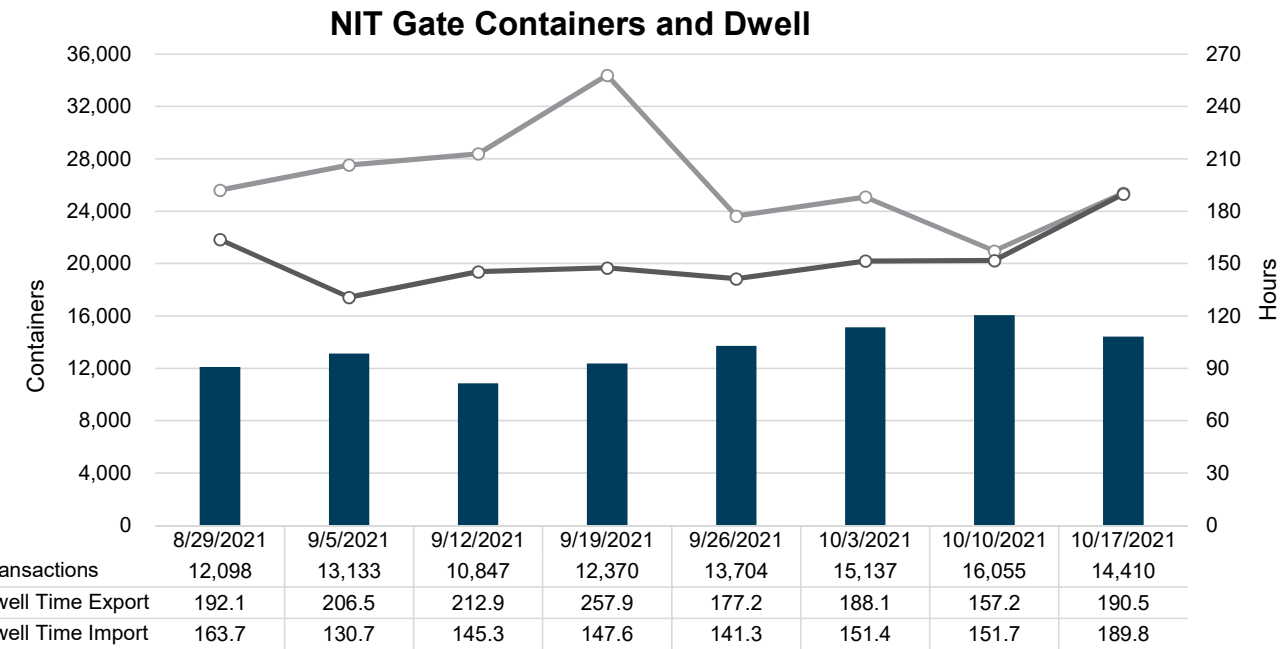

Port of Virginia Weekly Metrics

Gate Transactions

NIT Gate Transactions

VIG Gate Transactions

POV Gate Transactions

PPCY Gate Transactions

Please note: PPCY Gate Transactions are not included with POV Gate Transaction counts

Truck Reservation System and Hourly Transactions

NIT Truck Reservation Statistics

VIG Truck Reservation Statistics

POV Truck Reservation Statistics

POV Weekly Transactions by Terminal and Hour

Gate Containers and Dwell

Gate Transactions

Rail Containers and Dwell

NIT Rail Containers and Dwell

VIG Rail Containers and Dwell

Rail Containers

POV Rail Containers and Dwell