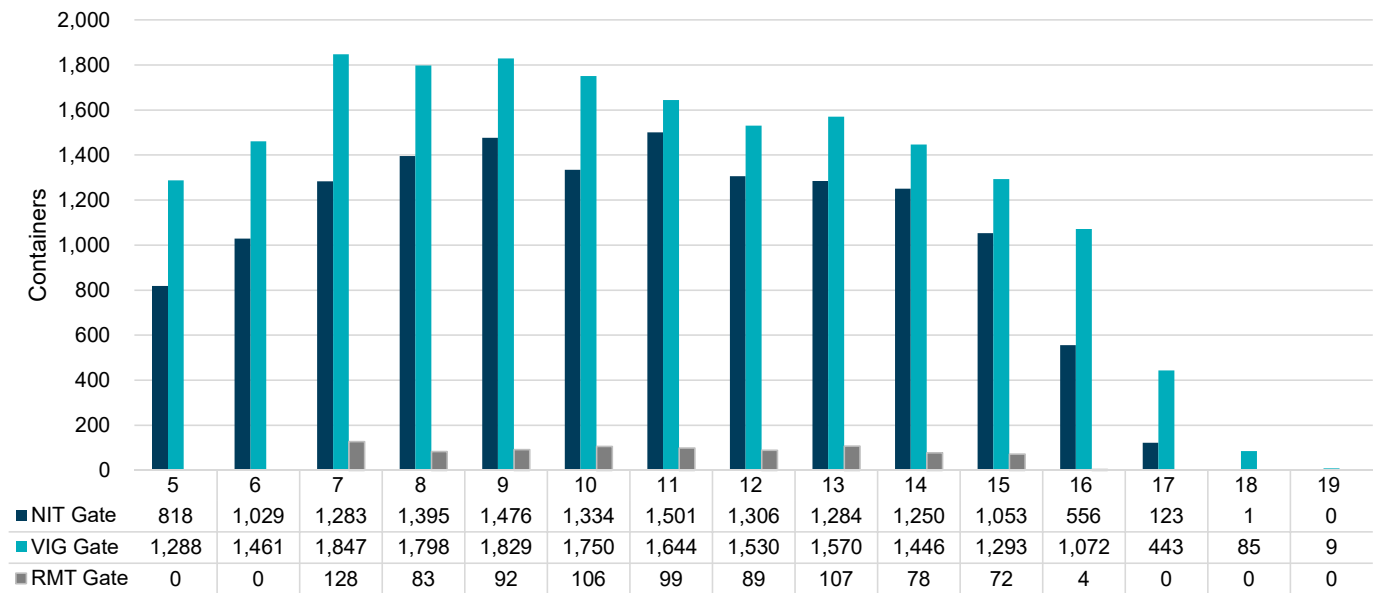

Port of Virginia Weekly Metrics

Gate Transactions

NIT Gate Transactions

VIG Gate Transactions

POV Gate Transactions

PPCY Gate Transactions

Please note: PPCY Gate Transactions are not included with POV Gate Transaction counts

Truck Reservation System and Hourly Transactions

NIT Truck Reservation Statistics

VIG Truck Reservation Statistics

POV Truck Reservation Statistics

POV Weekly Transactions by Terminal and Hour

Gate Containers and Dwell

Gate Transactions

Rail Containers and Dwell

NIT Rail Containers and Dwell

VIG Rail Containers and Dwell

Rail Containers

POV Rail Containers and Dwell