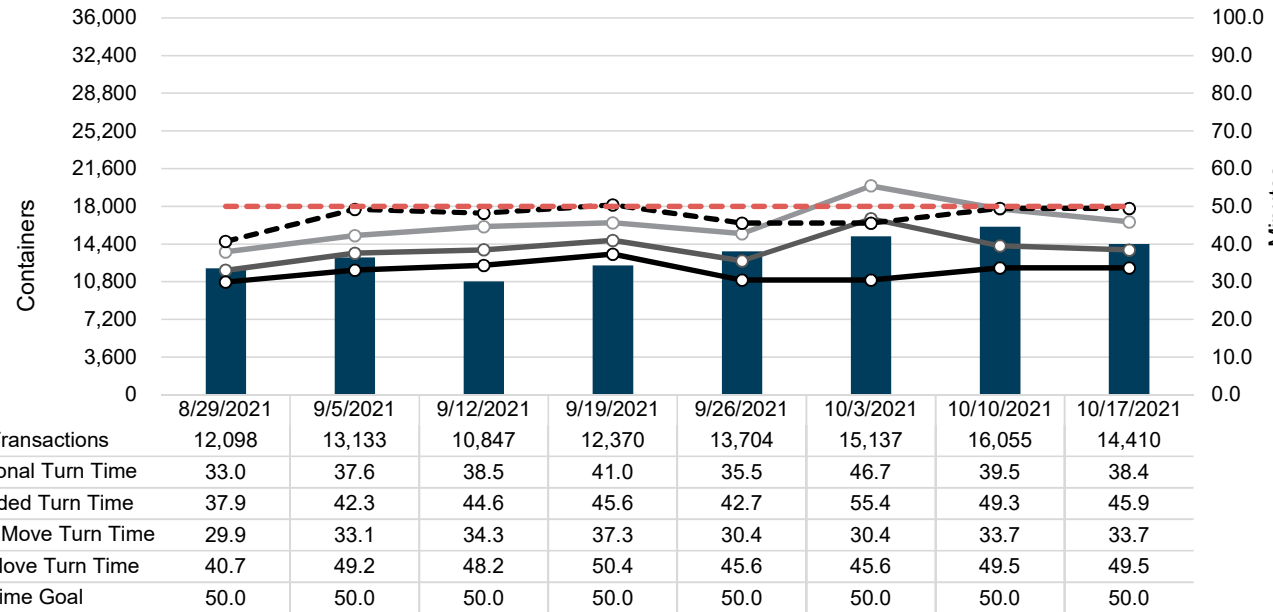

Port of Virginia Weekly Metrics

Gate Transactions

NIT Gate Transactions

VIG Gate Transactions

POV Gate Transactions

PPCY Gate Transactions

Please note: PPCY Gate Transactions are not included with POV Gate Transaction counts

Truck Reservation System and Hourly Transactions

NIT Truck Reservation Statistics

VIG Truck Reservation Statistics

POV Truck Reservation Statistics

POV Weekly Transactions by Terminal and Hour

Gate Containers and Dwell