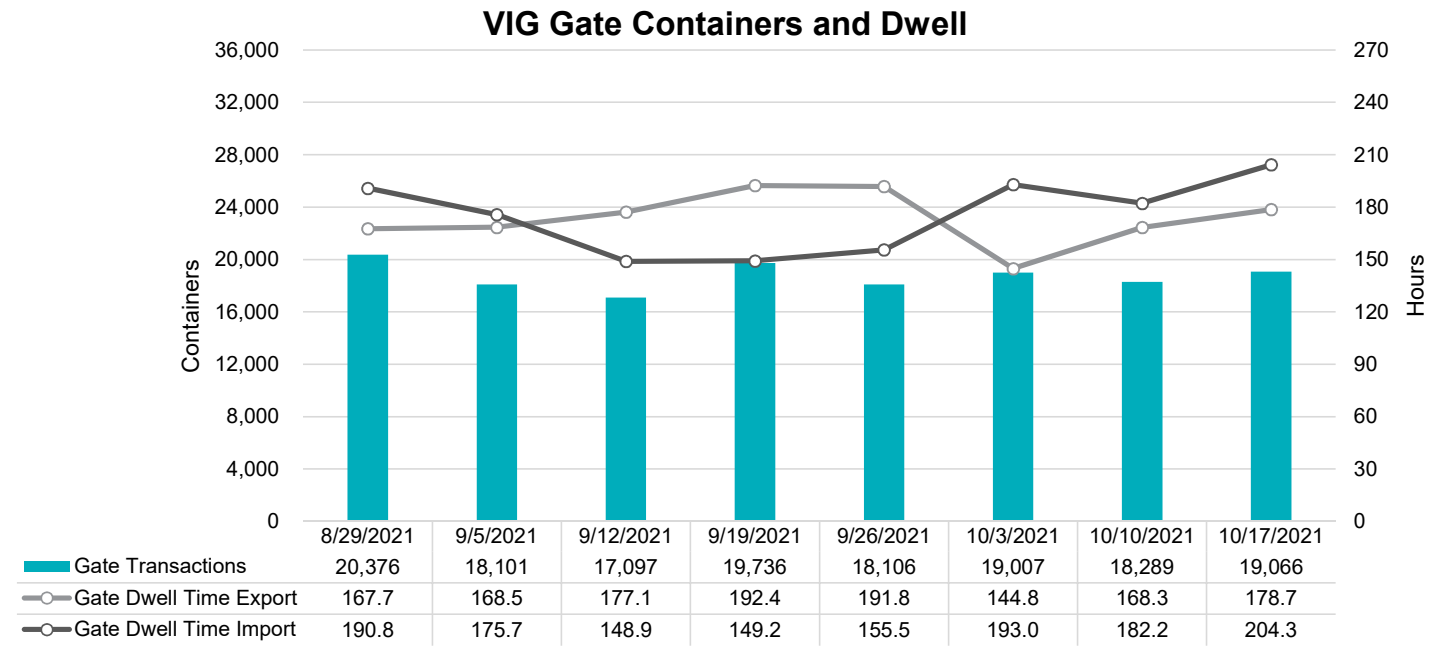

Port of Virginia Weekly Metrics

Gate Transactions

NIT Gate Transactions

VIG Gate Transactions

POV Gate Transactions

PPCY Gate Transactions

Please note: PPCY Gate Transactions are not included with POV Gate Transaction counts

Truck Reservation System and Hourly Transactions

NIT Truck Reservation Statistics

VIG Truck Reservation Statistics

POV Truck Reservation Statistics

POV Weekly Transactions by Terminal and Hour

Gate Containers and Dwell