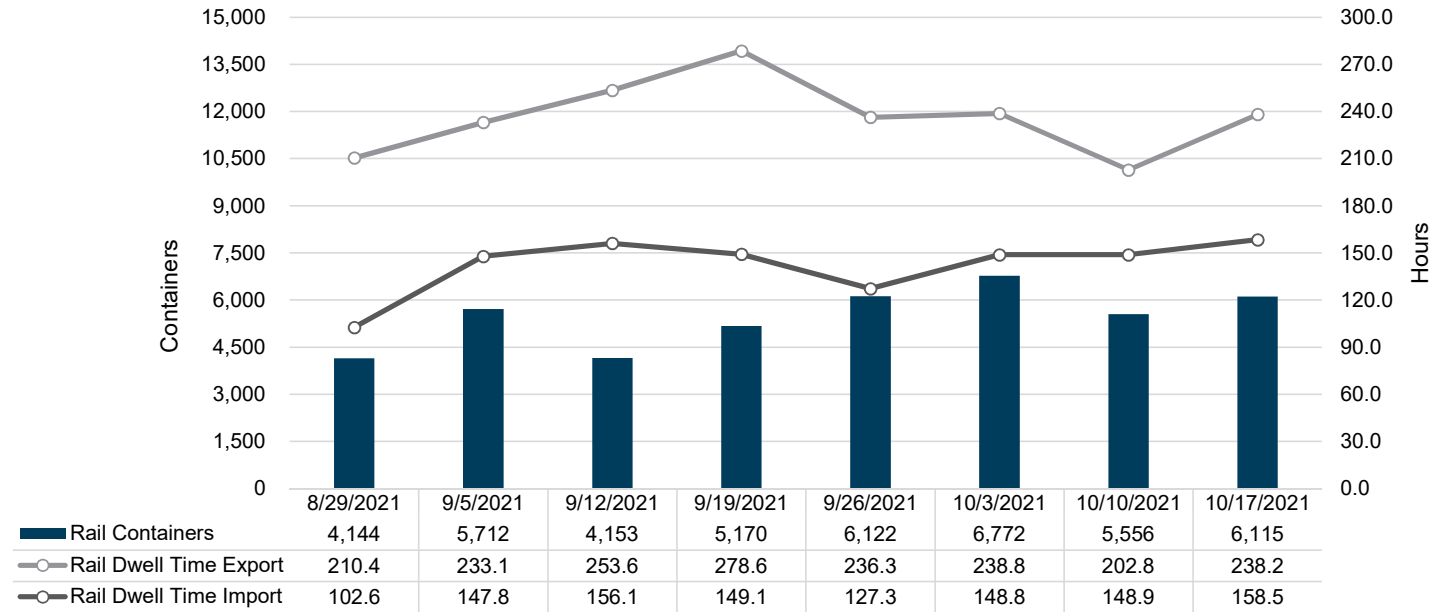

Rail Containers and Dwell

NIT Rail Containers and Dwell