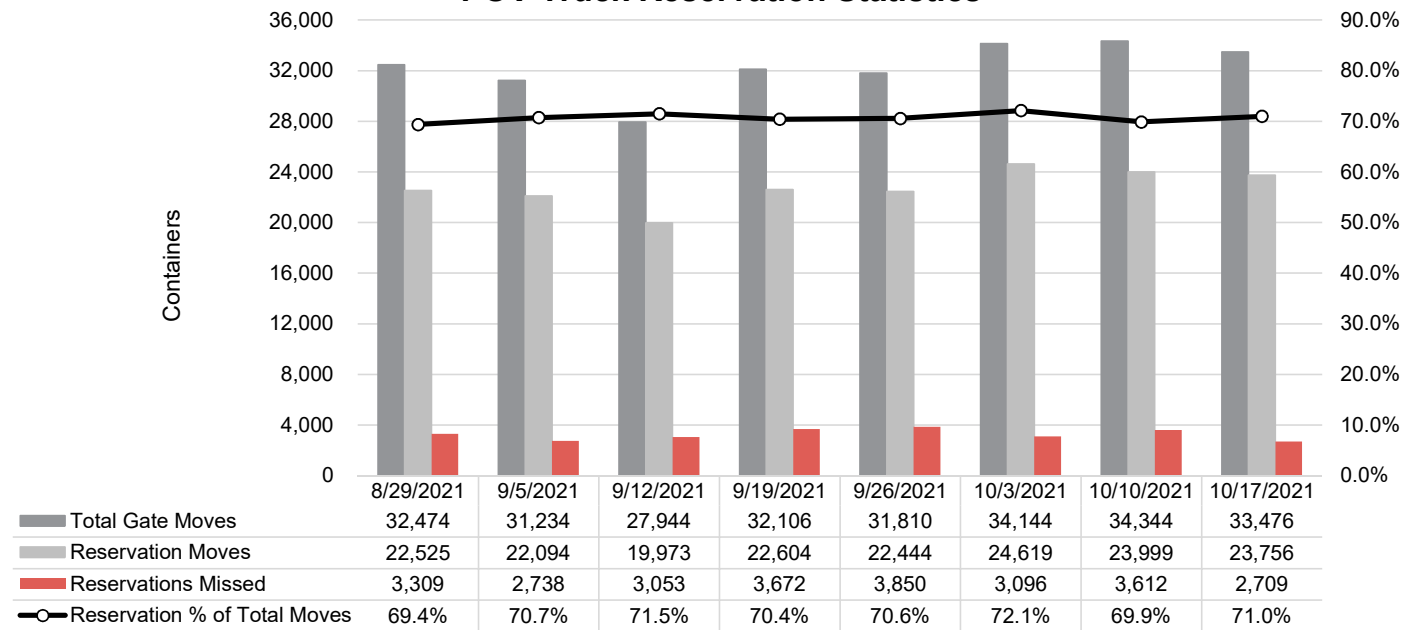

Port of Virginia Weekly Metrics

Gate Transactions

NIT Gate Transactions

VIG Gate Transactions

POV Gate Transactions

PPCY Gate Transactions

Please note: PPCY Gate Transactions are not included with POV Gate Transaction counts

Truck Reservation System and Hourly Transactions

NIT Truck Reservation Statistics

VIG Truck Reservation Statistics

POV Truck Reservation Statistics

POV Weekly Transactions by Terminal and Hour

Gate Containers and Dwell

Gate Transactions

Rail Containers and Dwell

NIT Rail Containers and Dwell

VIG Rail Containers and Dwell

Rail Containers

POV Rail Containers and Dwell