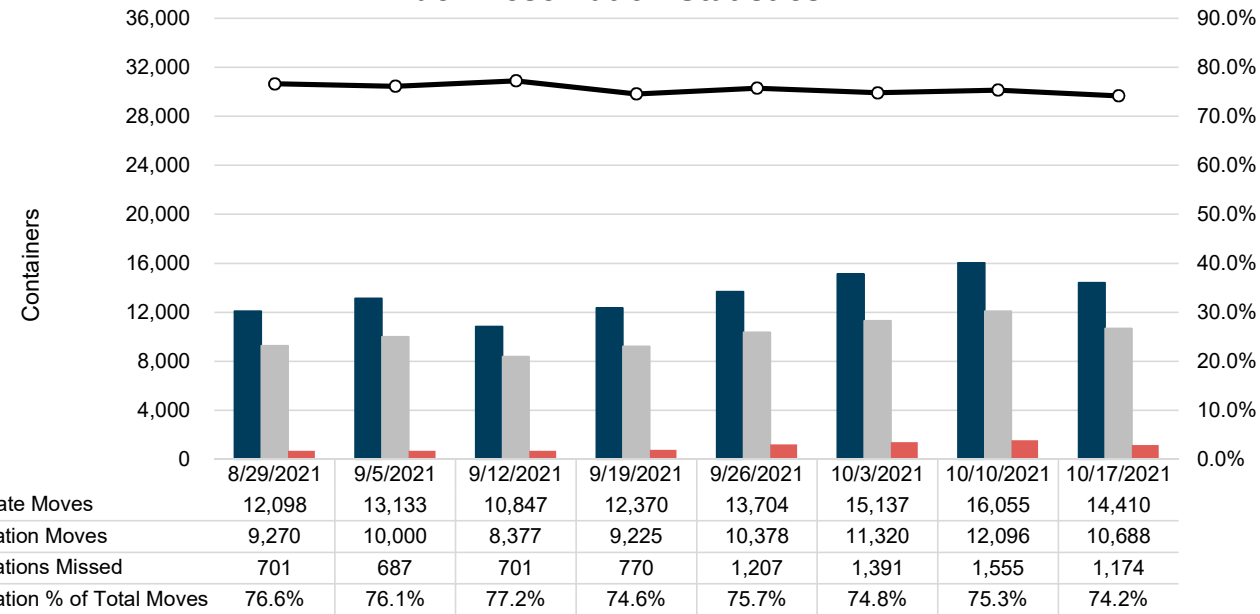

Port of Virginia Weekly Metrics

Gate Transactions

NIT Gate Transactions

VIG Gate Transactions

POV Gate Transactions

PPCY Gate Transactions

Please note: PPCY Gate Transactions are not included with POV Gate Transaction counts

Truck Reservation System and Hourly Transactions

NIT Truck Reservation Statistics

VIG Truck Reservation Statistics

POV Truck Reservation Statistics

POV Weekly Transactions by Terminal and Hour

Gate Containers and Dwell