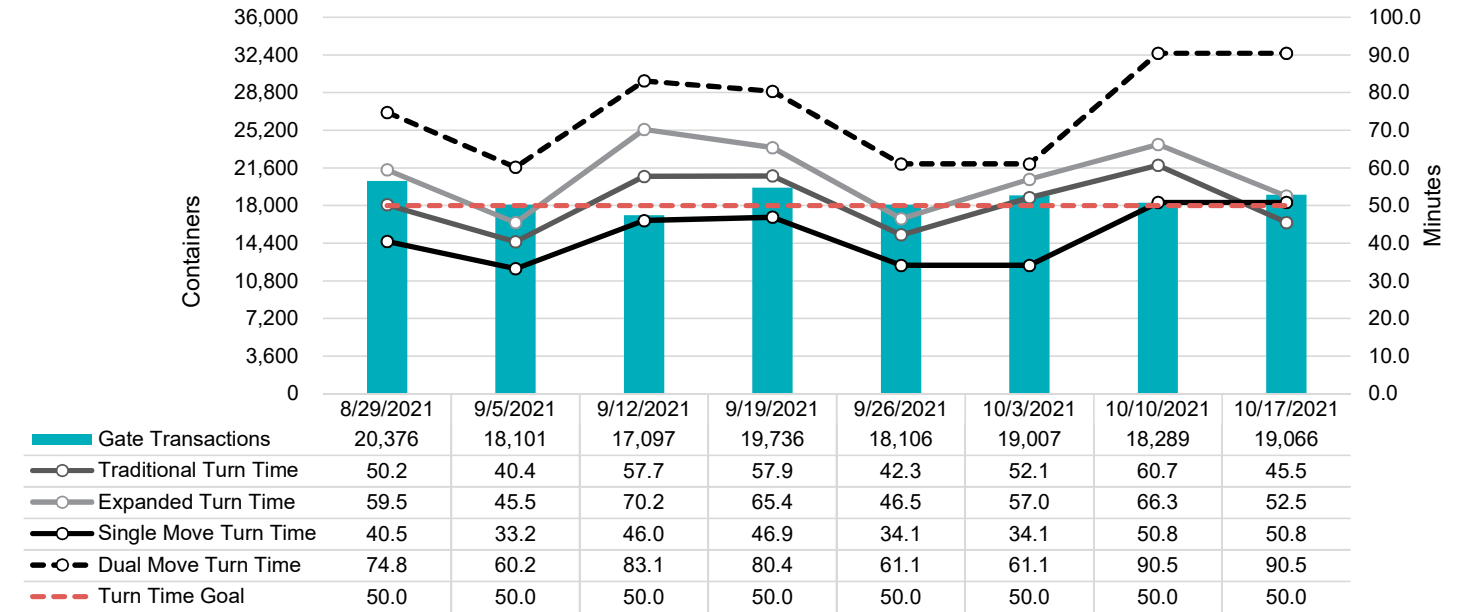

Port of Virginia Weekly Metrics

Gate Transactions

NIT Gate Transactions

VIG Gate Transactions

POV Gate Transactions

PPCY Gate Transactions

Please note: PPCY Gate Transactions are not included with POV Gate Transaction counts

Truck Reservation System and Hourly Transactions

NIT Truck Reservation Statistics

VIG Truck Reservation Statistics

POV Truck Reservation Statistics

POV Weekly Transactions by Terminal and Hour

Gate Containers and Dwell