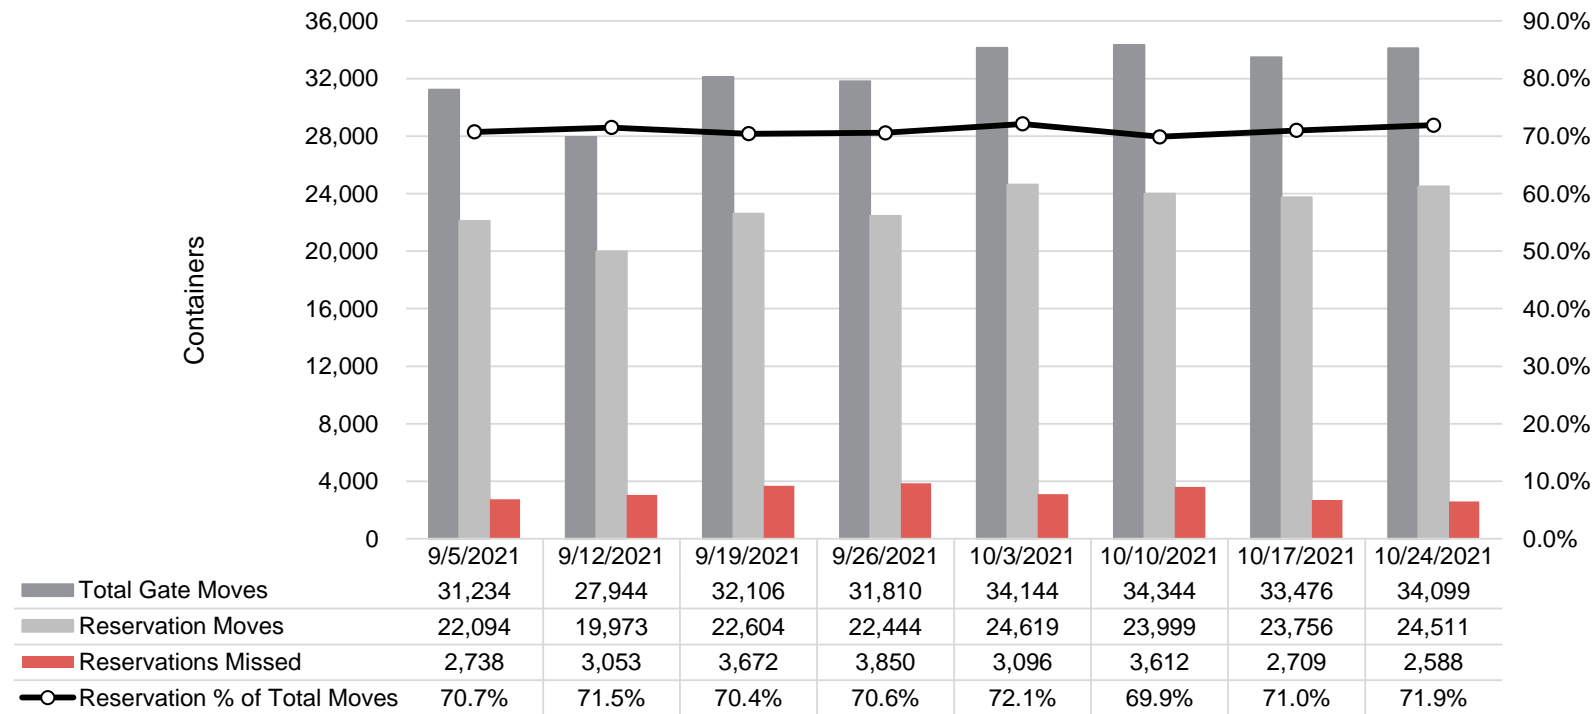

Port of Virginia Weekly Metrics

Gate Transactions

NIT Gate Transactions

VIG Gate Transactions

POV Gate Transactions

PPCY Gate Transactions

Please note: PPCY Gate Transactions are not included with POV Gate Transaction counts

Truck Reservation System and Hourly Transactions

NIT Truck Reservation Statistics

VIG Truck Reservation Statistics

POV Truck Reservation Statistics

POV Weekly Transactions by Terminal and Hour

Gate Containers and Dwell