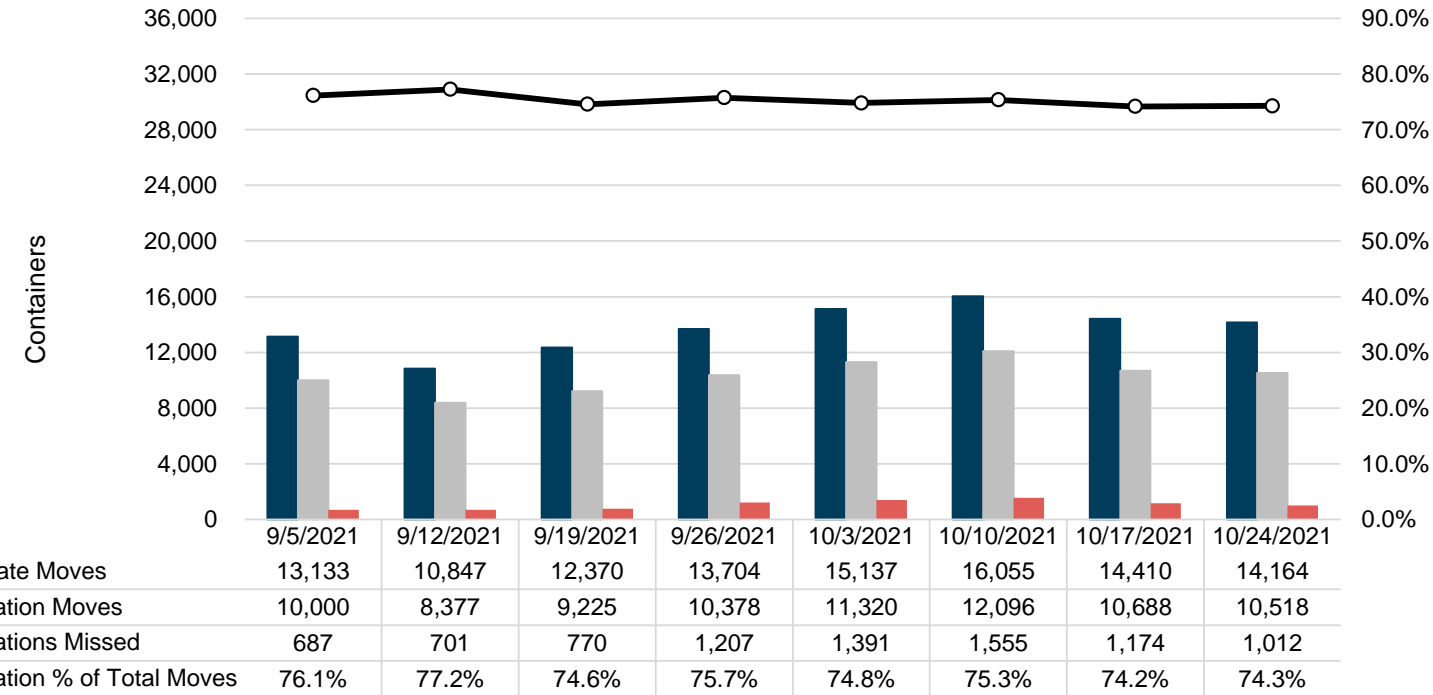

Port of Virginia Weekly Metrics

Gate Transactions

NIT Gate Transactions

VIG Gate Transactions

POV Gate Transactions

PPCY Gate Transactions

Please note: PPCY Gate Transactions are not included with POV Gate Transaction counts

Truck Reservation System and Hourly Transactions

NIT Truck Reservation Statistics

VIG Truck Reservation Statistics

POV Truck Reservation Statistics

POV Weekly Transactions by Terminal and Hour

Gate Containers and Dwell