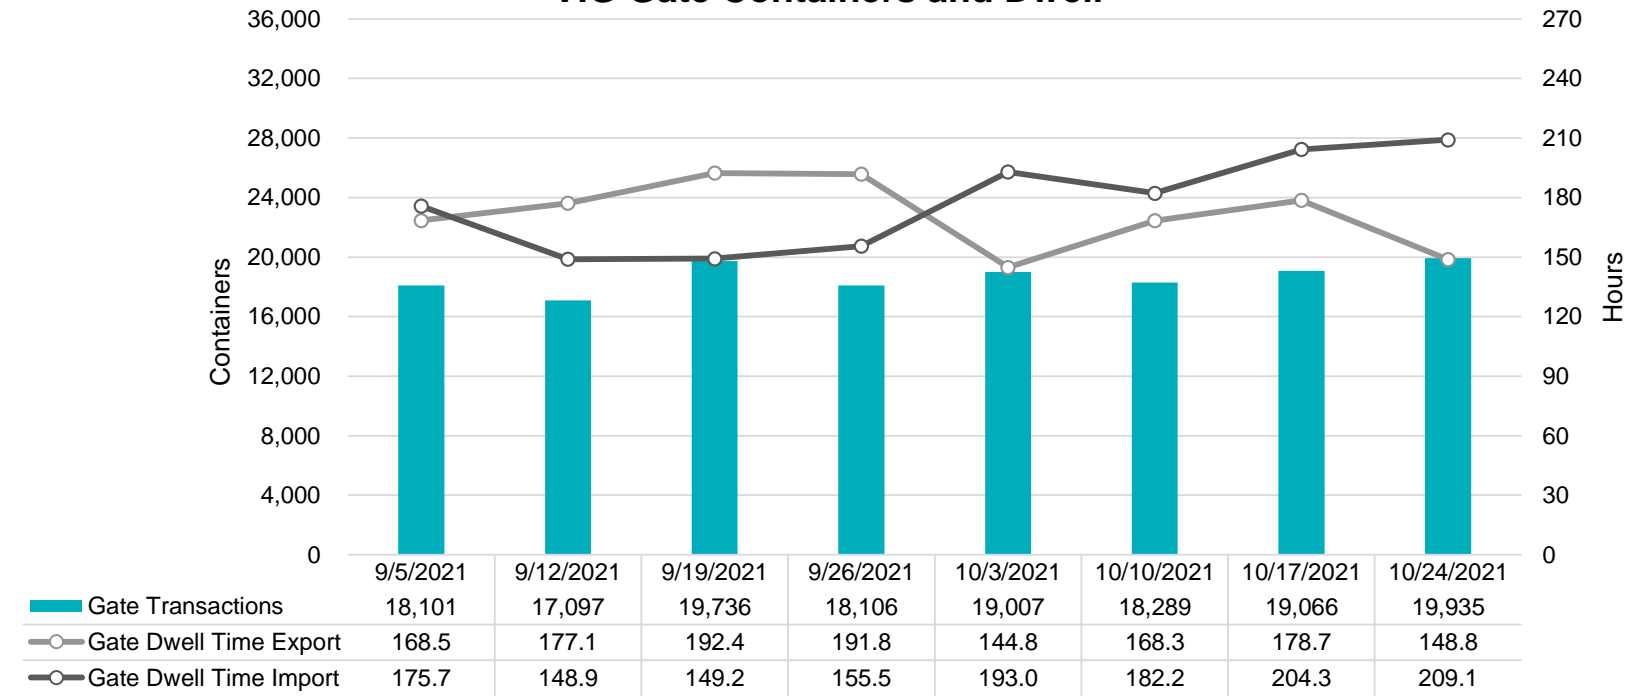

VIG Gate Containers and Dwell