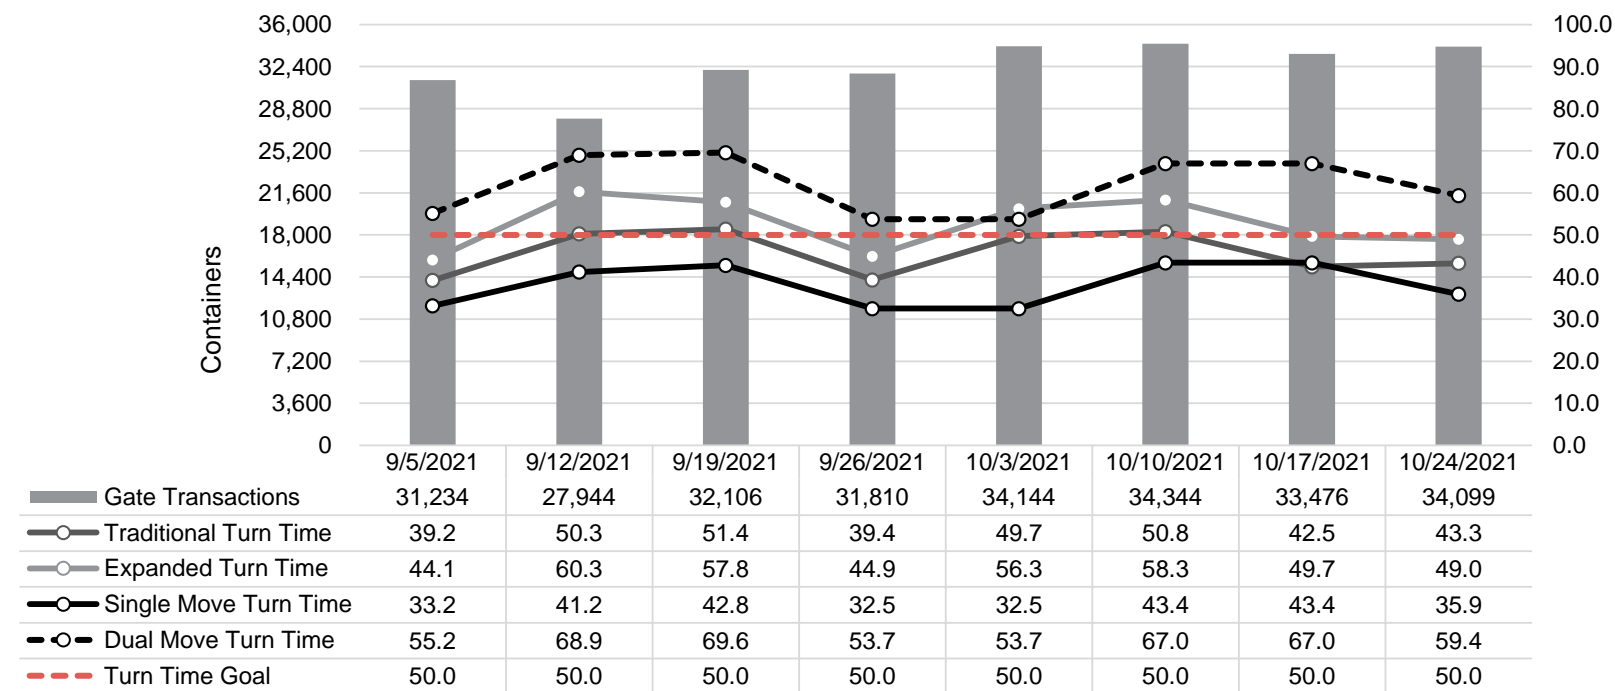

Port of Virginia Weekly Metrics

Gate Transactions

NIT Gate Transactions

VIG Gate Transactions

POV Gate Transactions

PPCY Gate Transactions

Please note: PPCY Gate Transactions are not included with POV Gate Transaction counts

Truck Reservation System and Hourly Transactions

NIT Truck Reservation Statistics

VIG Truck Reservation Statistics

POV Truck Reservation Statistics

POV Weekly Transactions by Terminal and Hour

Gate Containers and Dwell