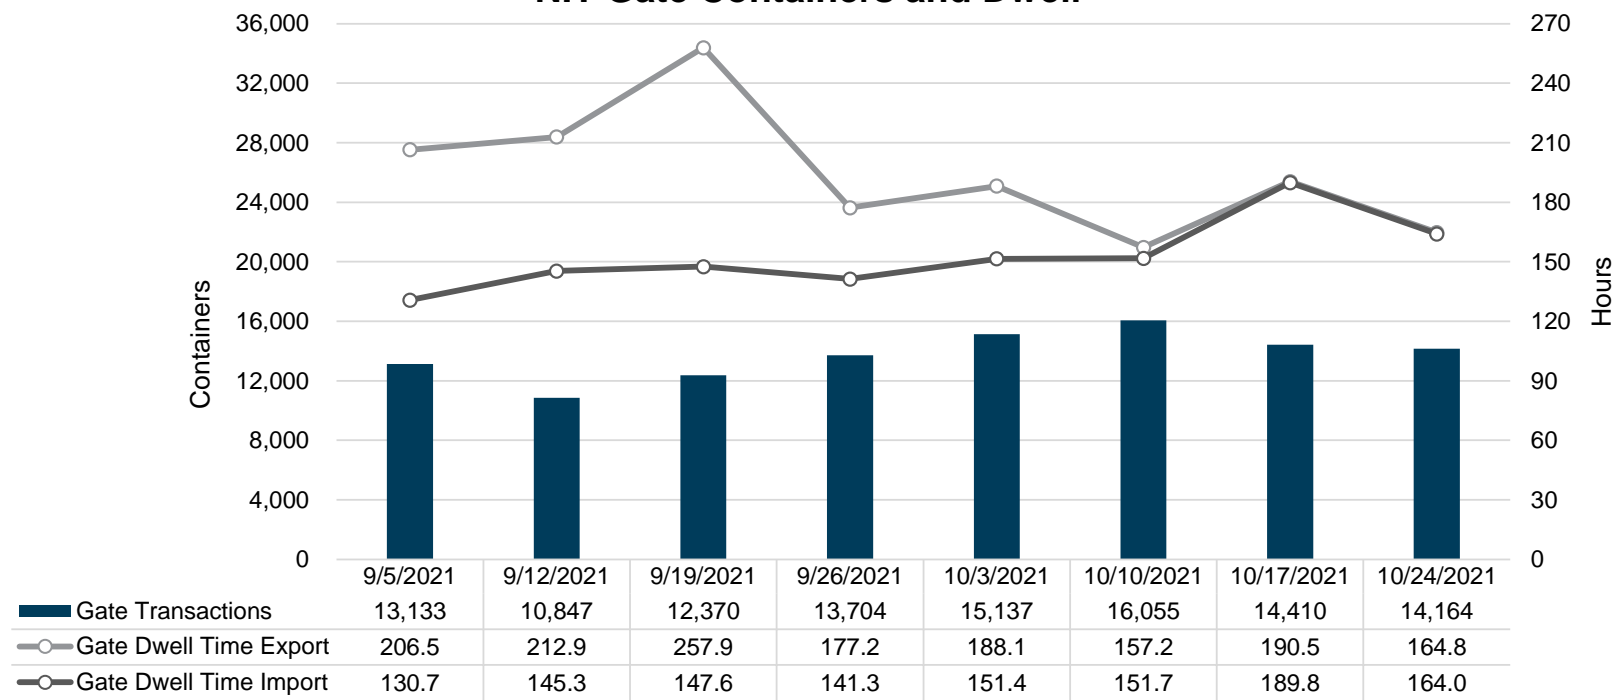

Gate Containers and Dwell

NIT Gate Containers and Dwell