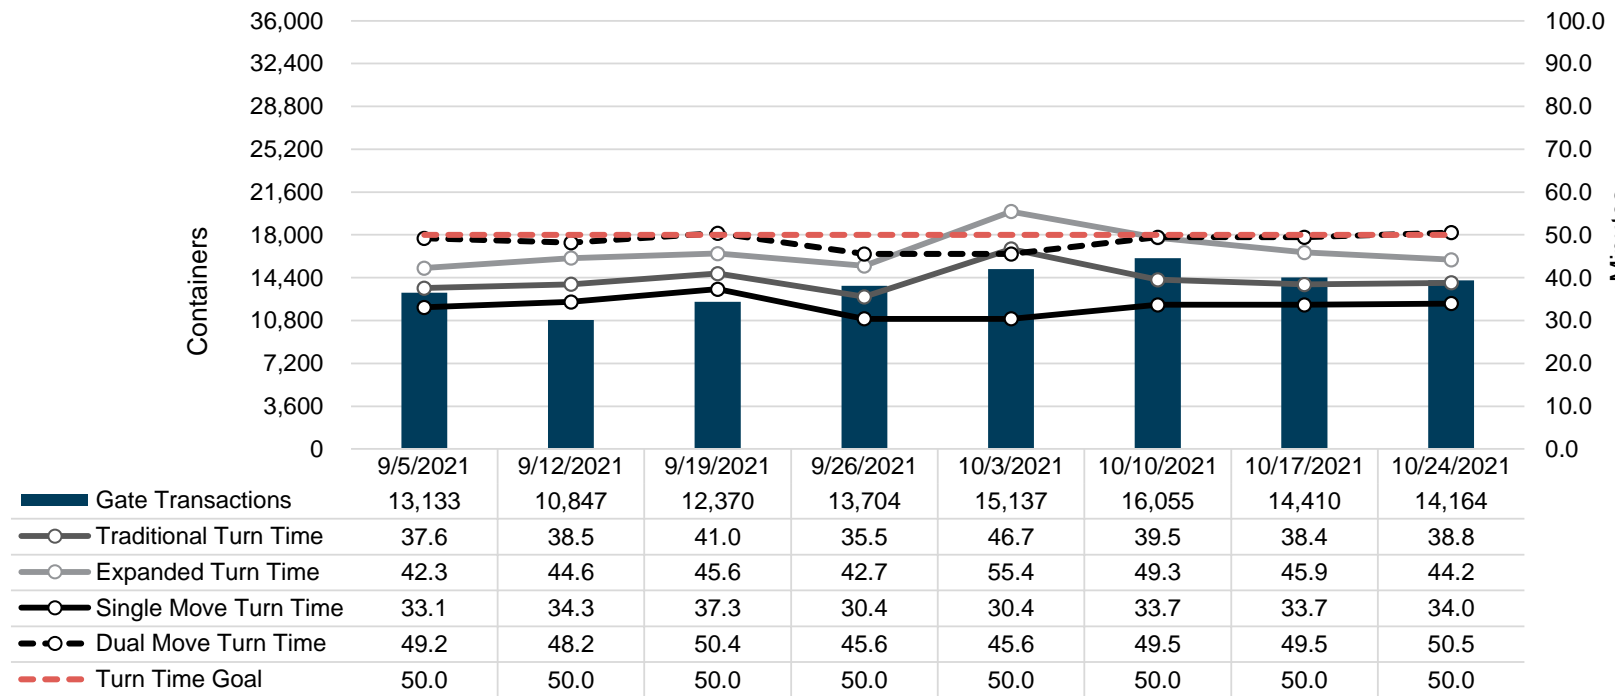

Port of Virginia Weekly Metrics

Gate Transactions

NIT Gate Transactions

VIG Gate Transactions

POV Gate Transactions

PPCY Gate Transactions

Please note: PPCY Gate Transactions are not included with POV Gate Transaction counts

Truck Reservation System and Hourly Transactions

NIT Truck Reservation Statistics

VIG Truck Reservation Statistics

POV Truck Reservation Statistics

POV Weekly Transactions by Terminal and Hour

Gate Containers and Dwell