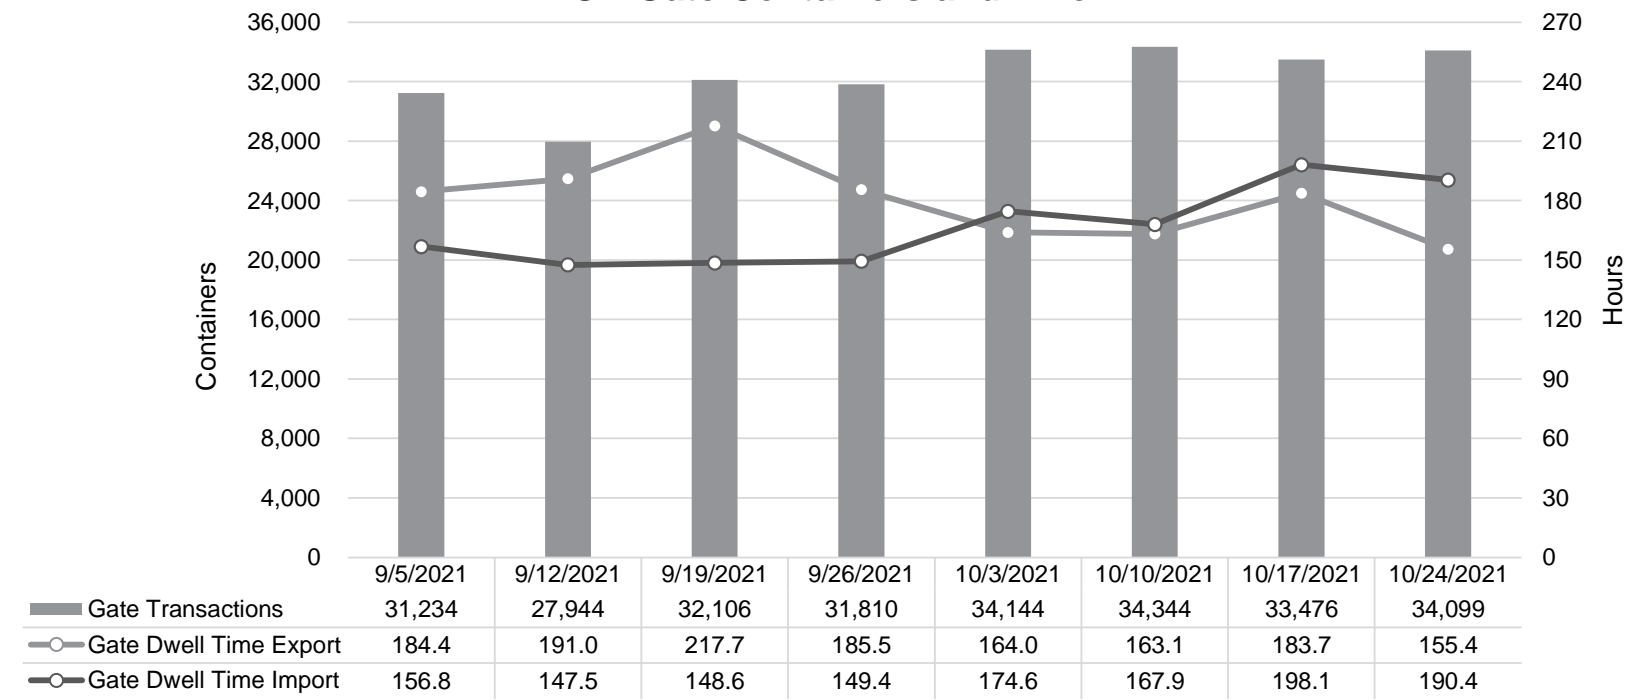

Truck Reservation System and Hourly Transactions

NIT Truck Reservation Statistics

VIG Truck Reservation Statistics

POV Truck Reservation Statistics

POV Weekly Transactions by Terminal and Hour

Gate Containers and Dwell

NIT Gate Containers and Dwell

VIG Gate Containers and Dwell

Gate Transactions

POV Gate Containers and Dwell

Rail Containers and Dwell

NIT Rail Containers and Dwell

VIG Rail Containers and Dwell

Rail Containers