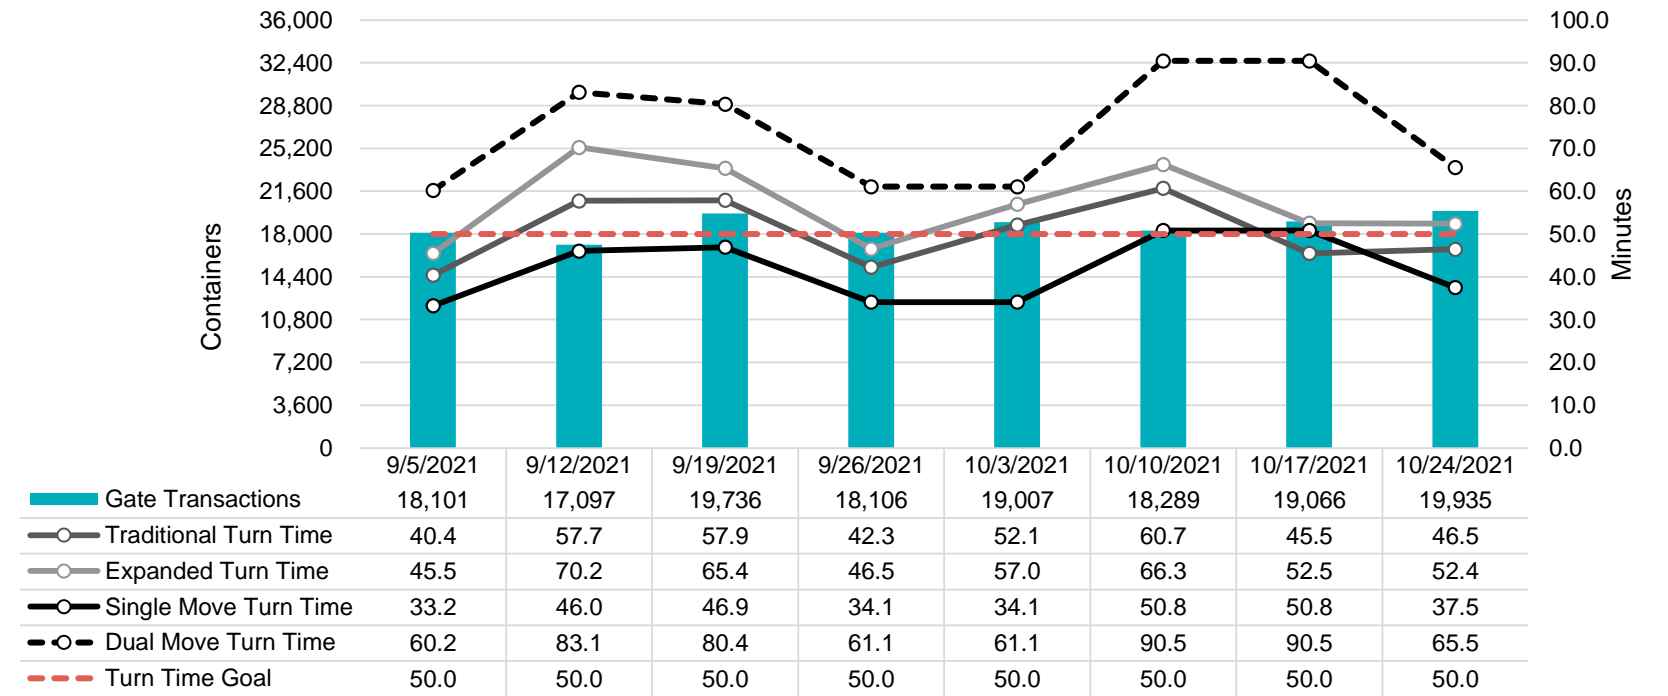

Port of Virginia Weekly Metrics

Gate Transactions

NIT Gate Transactions

VIG Gate Transactions

POV Gate Transactions

PPCY Gate Transactions

Please note: PPCY Gate Transactions are not included with POV Gate Transaction counts

Truck Reservation System and Hourly Transactions

NIT Truck Reservation Statistics

VIG Truck Reservation Statistics

POV Truck Reservation Statistics

POV Weekly Transactions by Terminal and Hour

Gate Containers and Dwell