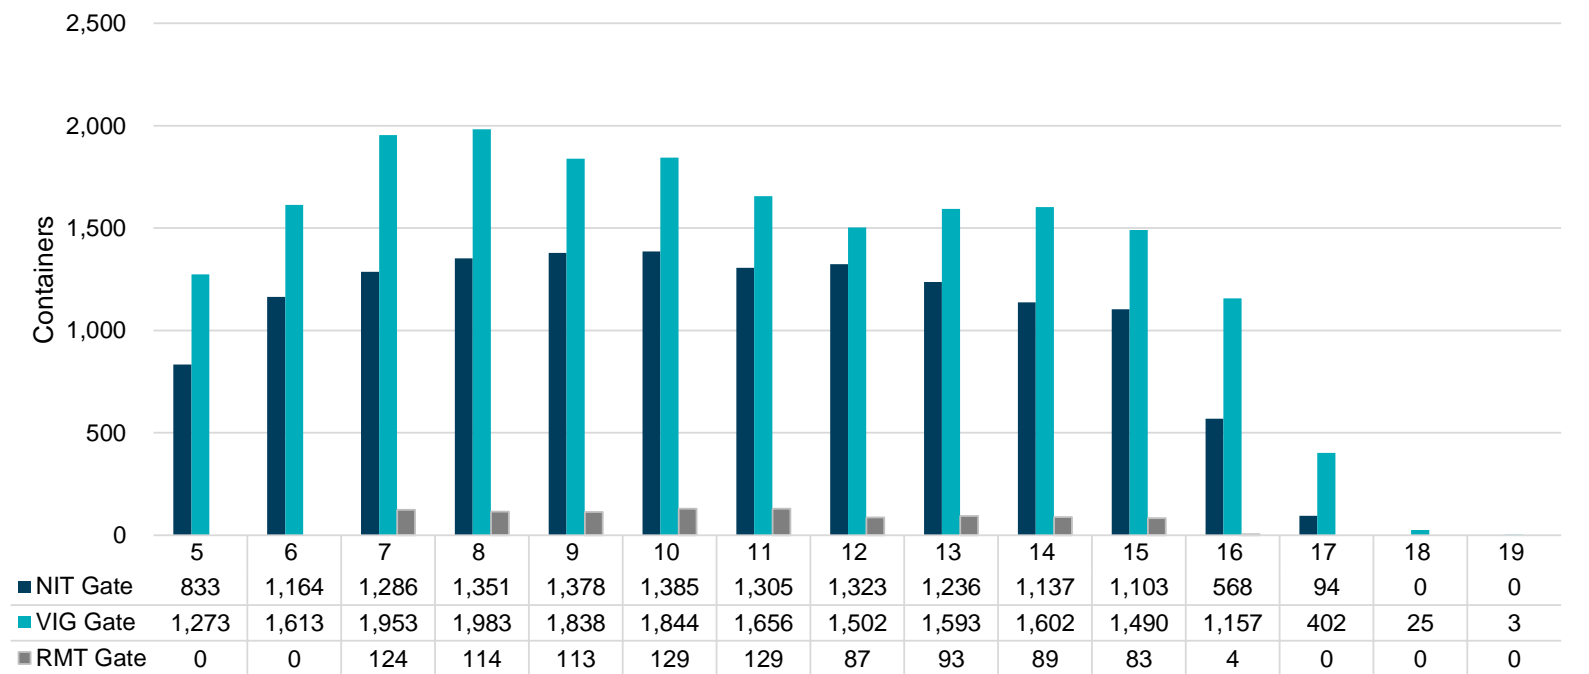

Port of Virginia Weekly Metrics

Gate Transactions

NIT Gate Transactions

VIG Gate Transactions

POV Gate Transactions

PPCY Gate Transactions

Please note: PPCY Gate Transactions are not included with POV Gate Transaction counts

Truck Reservation System and Hourly Transactions

NIT Truck Reservation Statistics

VIG Truck Reservation Statistics

POV Truck Reservation Statistics

POV Weekly Transactions by Terminal and Hour

Gate Containers and Dwell

NIT Gate Containers and Dwell

VIG Gate Containers and Dwell

Gate Transactions

POV Gate Containers and Dwell

Rail Containers and Dwell

NIT Rail Containers and Dwell

VIG Rail Containers and Dwell

Rail Containers