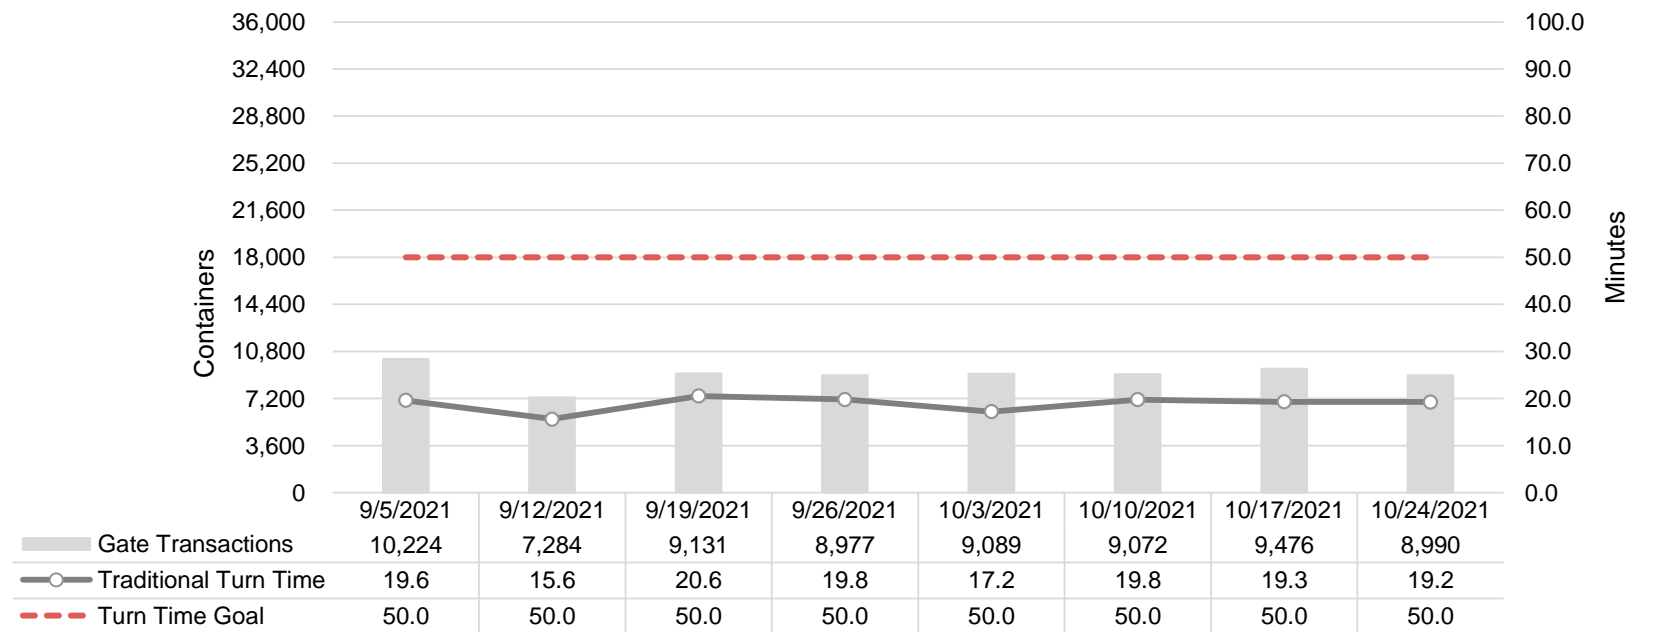

Port of Virginia Weekly Metrics

Gate Transactions

NIT Gate Transactions

VIG Gate Transactions

POV Gate Transactions

PPCY Gate Transactions

Please note: PPCY Gate Transactions are not included with POV Gate Transaction counts

Truck Reservation System and Hourly Transactions

NIT Truck Reservation Statistics

VIG Truck Reservation Statistics

POV Truck Reservation Statistics

POV Weekly Transactions by Terminal and Hour

Gate Containers and Dwell