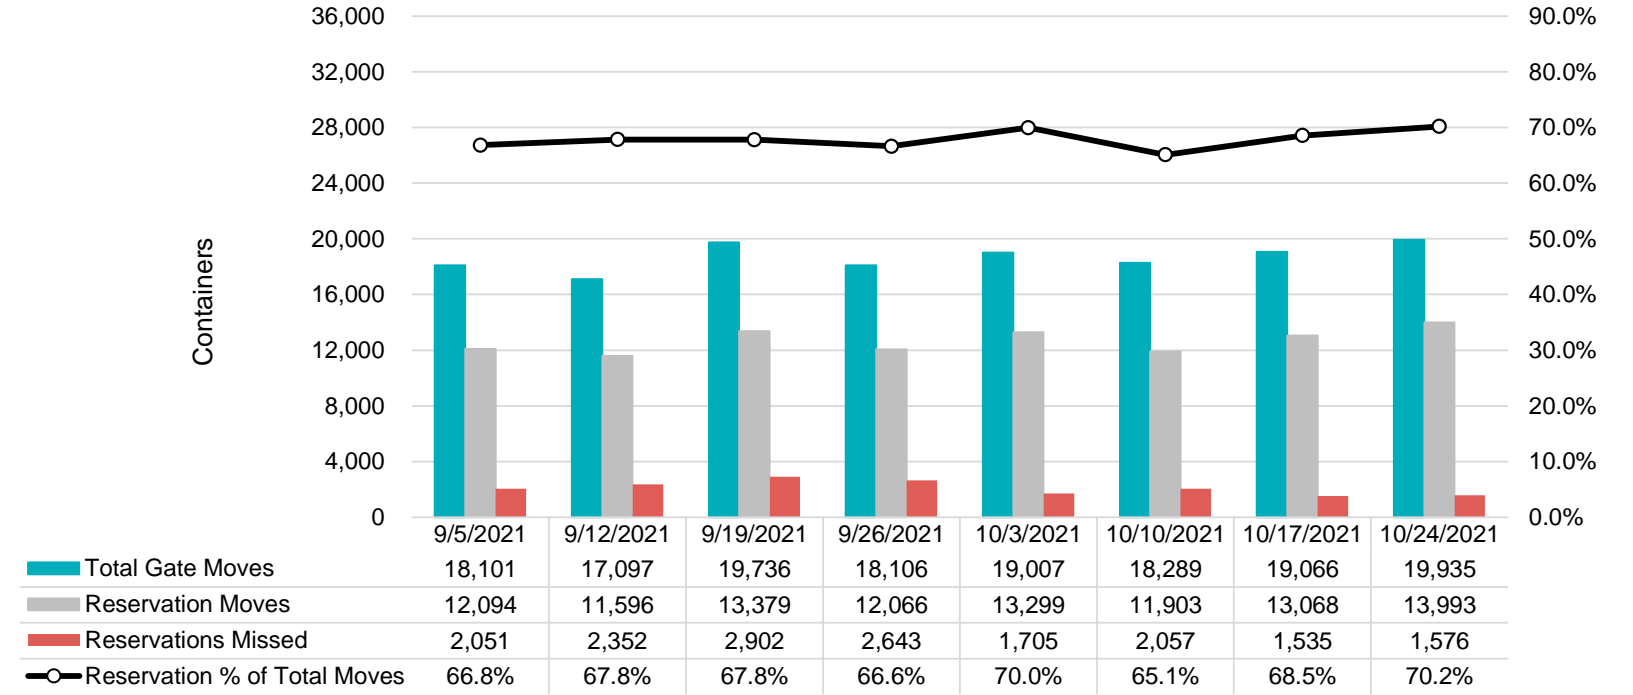

Port of Virginia Weekly Metrics

Gate Transactions

NIT Gate Transactions

VIG Gate Transactions

POV Gate Transactions

PPCY Gate Transactions

Please note: PPCY Gate Transactions are not included with POV Gate Transaction counts

Truck Reservation System and Hourly Transactions

NIT Truck Reservation Statistics

VIG Truck Reservation Statistics

POV Truck Reservation Statistics

POV Weekly Transactions by Terminal and Hour

Gate Containers and Dwell