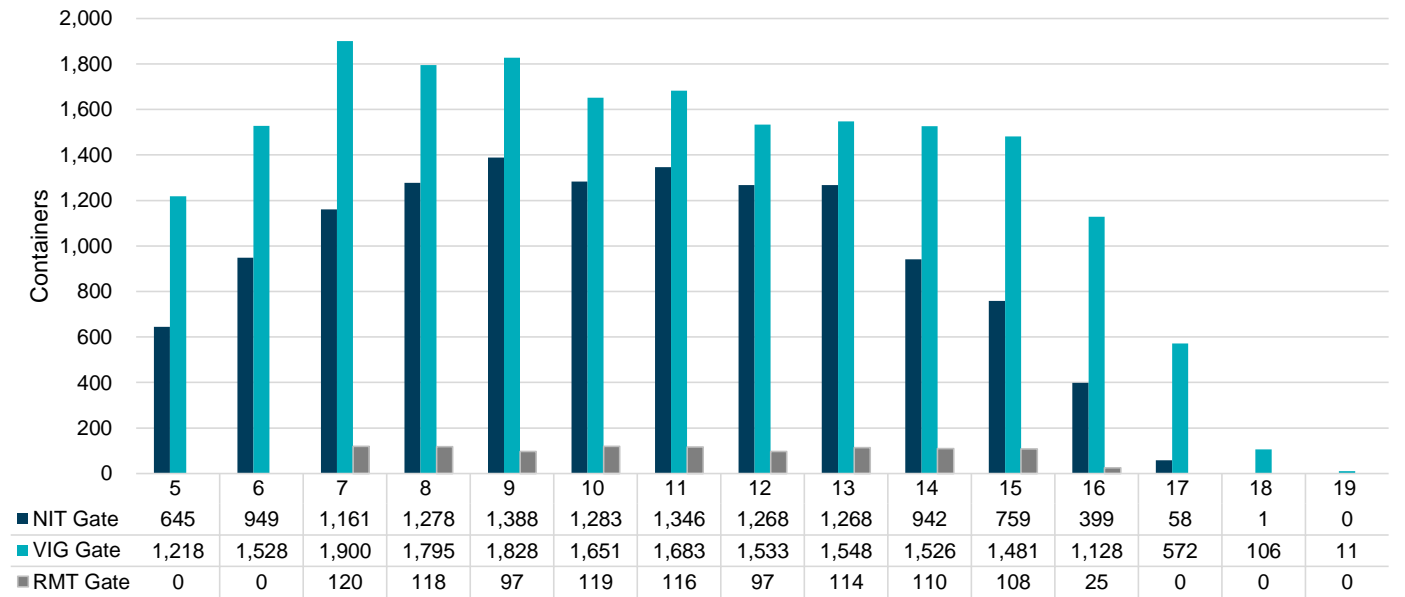

Port of Virginia Weekly Metrics

Gate Transactions

NIT Gate Transactions

VIG Gate Transactions

POV Gate Transactions

PPCY Gate Transactions

Please note: PPCY Gate Transactions are not included with POV Gate Transaction counts

Truck Reservation System and Hourly Transactions

NIT Truck Reservation Statistics

VIG Truck Reservation Statistics

POV Truck Reservation Statistics

POV Weekly Transactions by Terminal and Hour

Gate Containers and Dwell

NIT Gate Containers and Dwell

VIG Gate Containers and Dwell

Gate Transactions

POV Gate Containers and Dwell

Rail Containers and Dwell

NIT Rail Containers and Dwell

VIG Rail Containers and Dwell

Rail Containers