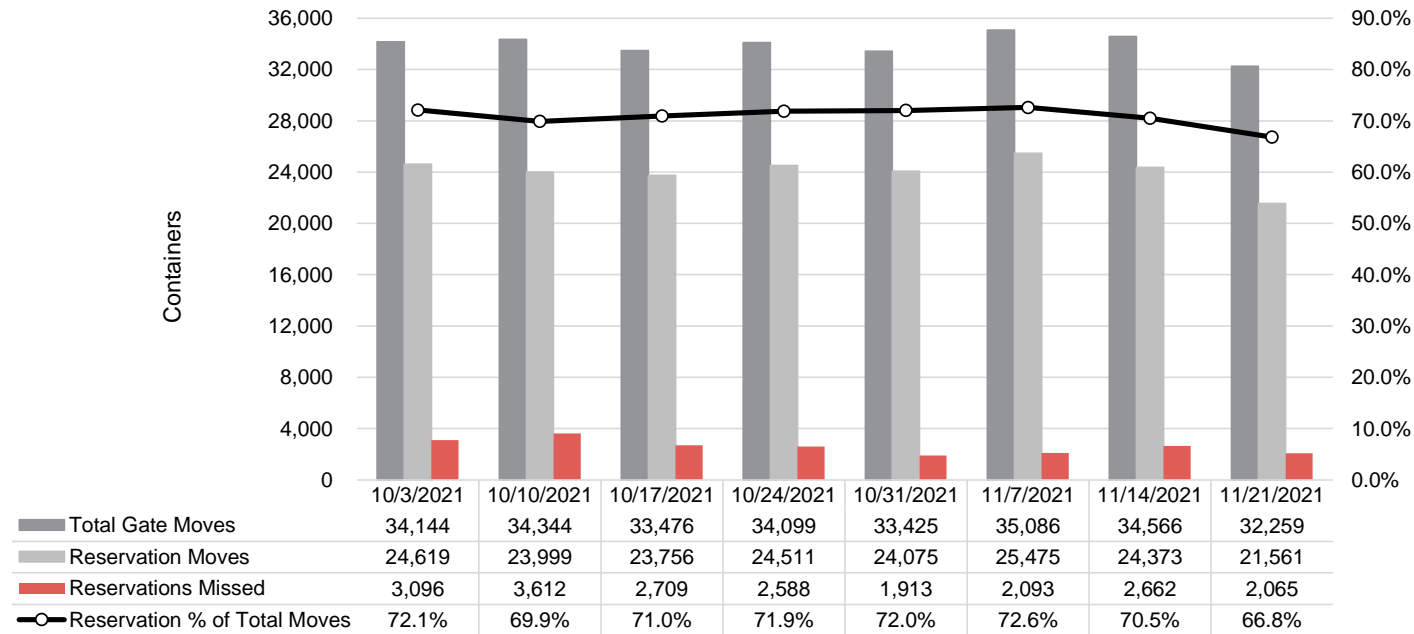

Port of Virginia Weekly Metrics

Gate Transactions

NIT Gate Transactions

VIG Gate Transactions

POV Gate Transactions

PPCY Gate Transactions

Please note: PPCY Gate Transactions are not included with POV Gate Transaction counts

Truck Reservation System and Hourly Transactions

NIT Truck Reservation Statistics

VIG Truck Reservation Statistics

POV Truck Reservation Statistics

POV Weekly Transactions by Terminal and Hour

Gate Containers and Dwell

NIT Gate Containers and Dwell

VIG Gate Containers and Dwell

Gate Transactions

POV Gate Containers and Dwell

Rail Containers and Dwell

NIT Rail Containers and Dwell

VIG Rail Containers and Dwell

Rail Containers