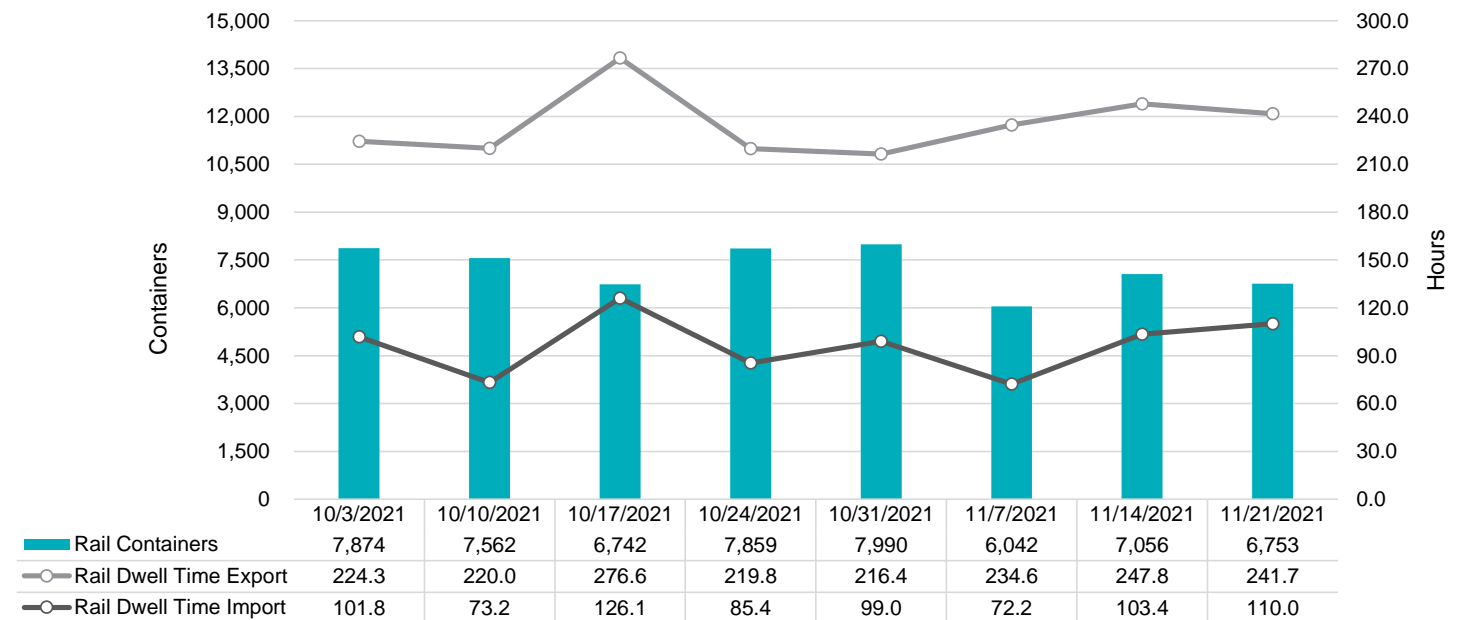

Truck Reservation System and Hourly Transactions

NIT Truck Reservation Statistics

VIG Truck Reservation Statistics

POV Truck Reservation Statistics

POV Weekly Transactions by Terminal and Hour

Gate Containers and Dwell

NIT Gate Containers and Dwell

VIG Gate Containers and Dwell

Gate Transactions

POV Gate Containers and Dwell

Rail Containers and Dwell

NIT Rail Containers and Dwell

VIG Rail Containers and Dwell

Rail Containers