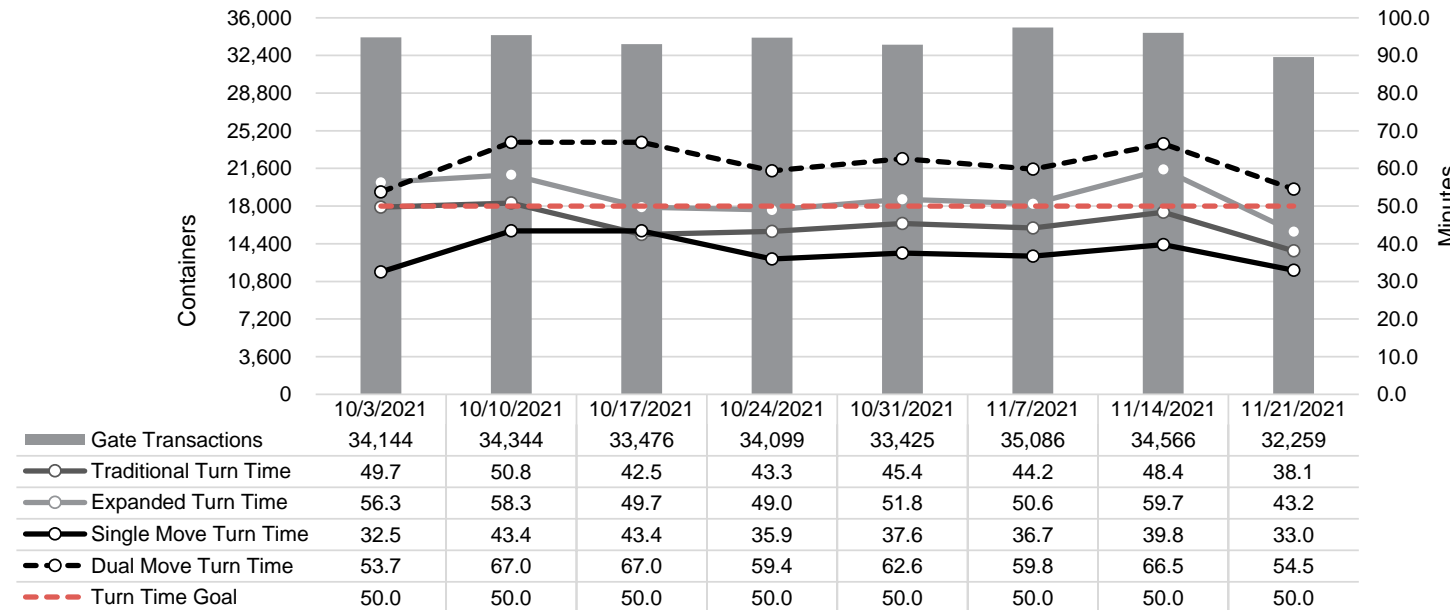

Port of Virginia Weekly Metrics

Gate Transactions

NIT Gate Transactions

VIG Gate Transactions

POV Gate Transactions

PPCY Gate Transactions

Please note: PPCY Gate Transactions are not included with POV Gate Transaction counts

Truck Reservation System and Hourly Transactions

NIT Truck Reservation Statistics

VIG Truck Reservation Statistics

POV Truck Reservation Statistics

POV Weekly Transactions by Terminal and Hour

Gate Containers and Dwell