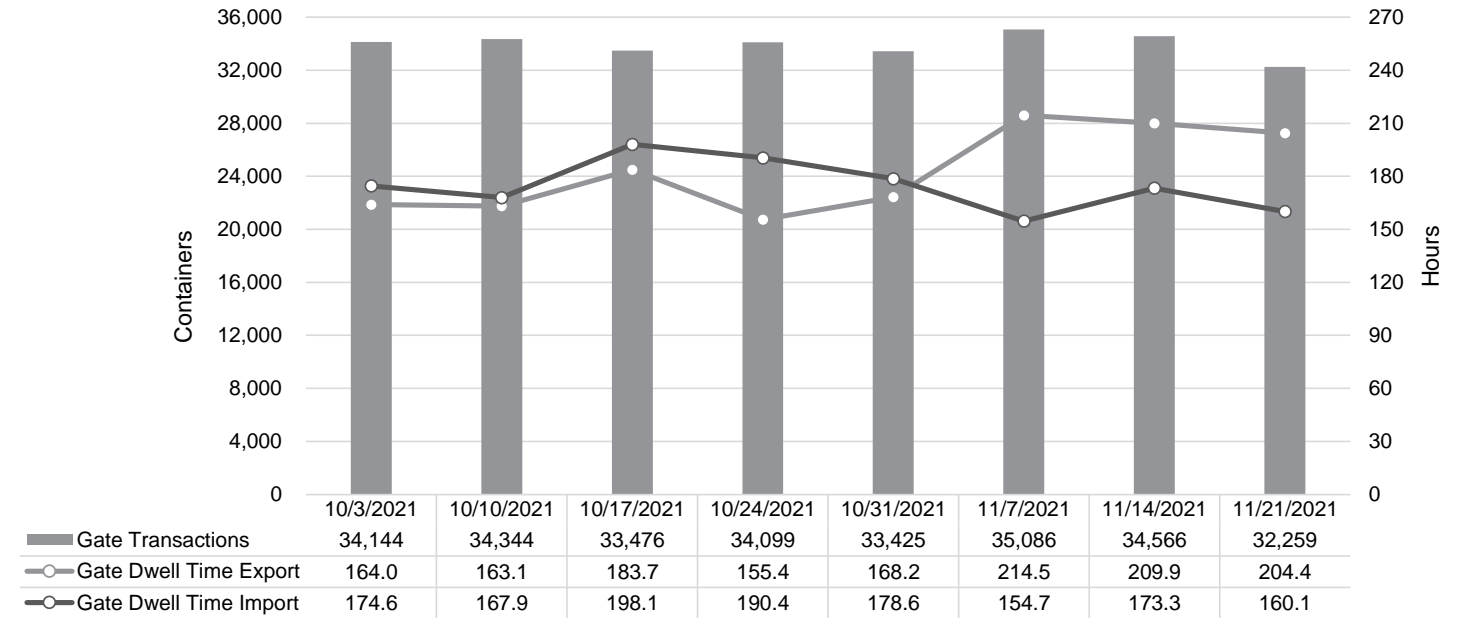

Truck Reservation System and Hourly Transactions

NIT Truck Reservation Statistics

VIG Truck Reservation Statistics

POV Truck Reservation Statistics

POV Weekly Transactions by Terminal and Hour

Gate Containers and Dwell

NIT Gate Containers and Dwell

VIG Gate Containers and Dwell

Gate Transactions

POV Gate Containers and Dwell

Rail Containers and Dwell

NIT Rail Containers and Dwell

VIG Rail Containers and Dwell

Rail Containers