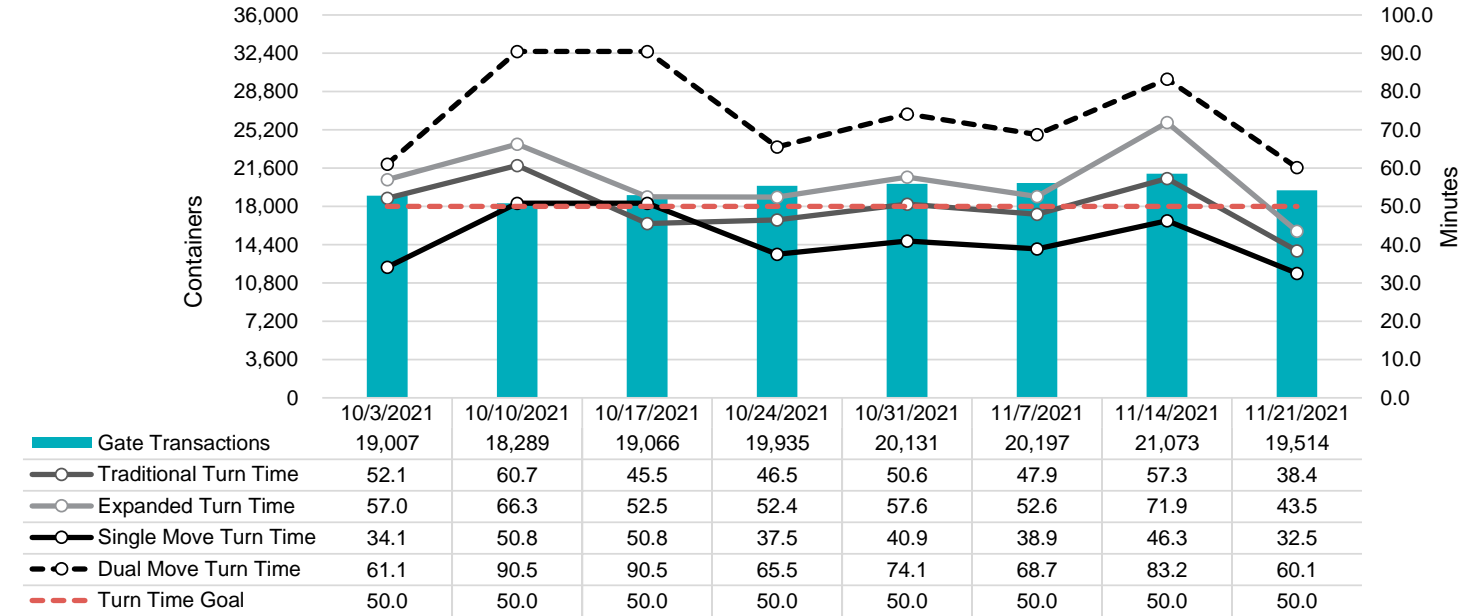

Port of Virginia Weekly Metrics

Gate Transactions

NIT Gate Transactions

VIG Gate Transactions

POV Gate Transactions

PPCY Gate Transactions

Please note: PPCY Gate Transactions are not included with POV Gate Transaction counts

Truck Reservation System and Hourly Transactions

NIT Truck Reservation Statistics

VIG Truck Reservation Statistics

POV Truck Reservation Statistics

POV Weekly Transactions by Terminal and Hour

Gate Containers and Dwell