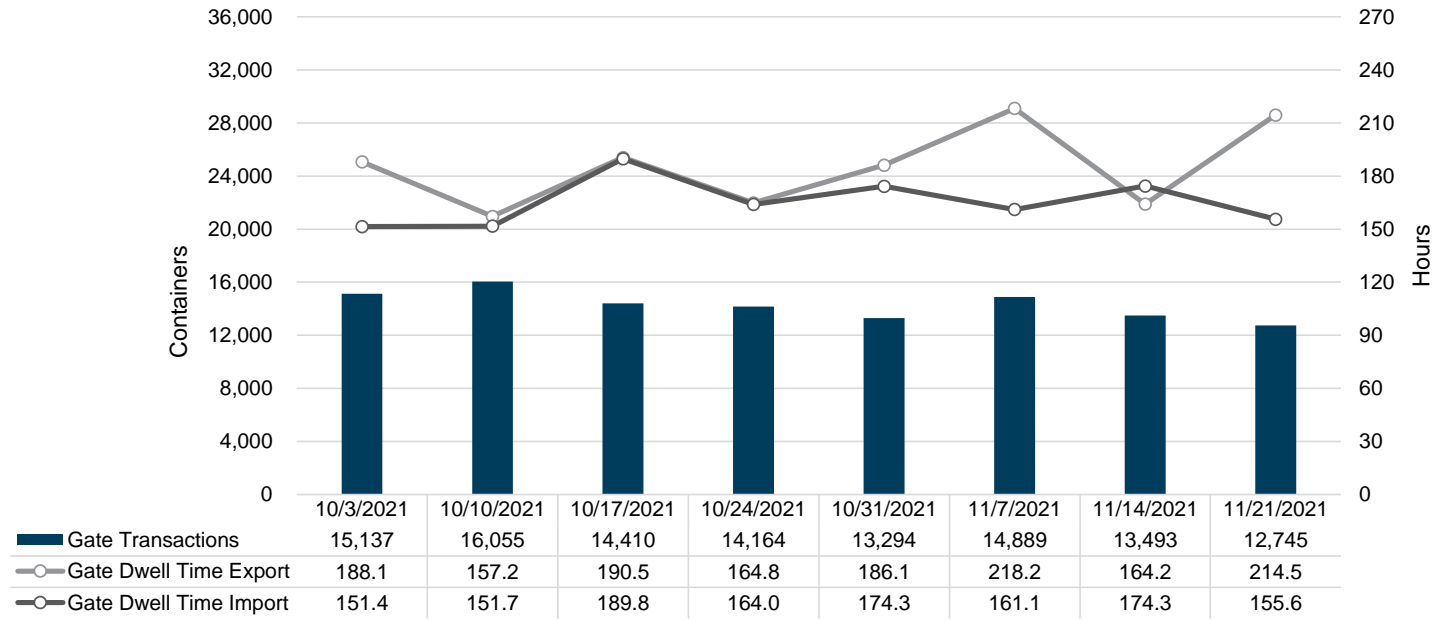

Gate Containers and Dwell

NIT Gate Containers and Dwell