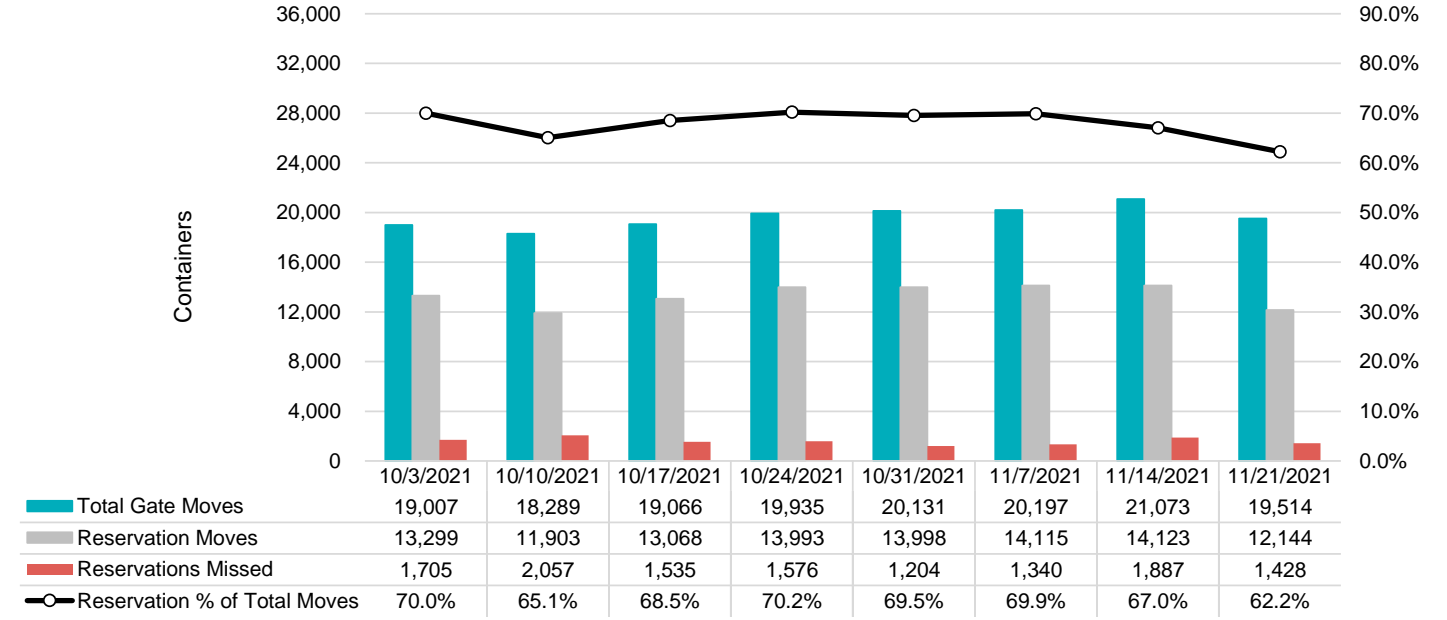

Port of Virginia Weekly Metrics

Gate Transactions

NIT Gate Transactions

VIG Gate Transactions

POV Gate Transactions

PPCY Gate Transactions

Please note: PPCY Gate Transactions are not included with POV Gate Transaction counts

Truck Reservation System and Hourly Transactions

NIT Truck Reservation Statistics

VIG Truck Reservation Statistics

POV Truck Reservation Statistics

POV Weekly Transactions by Terminal and Hour

Gate Containers and Dwell