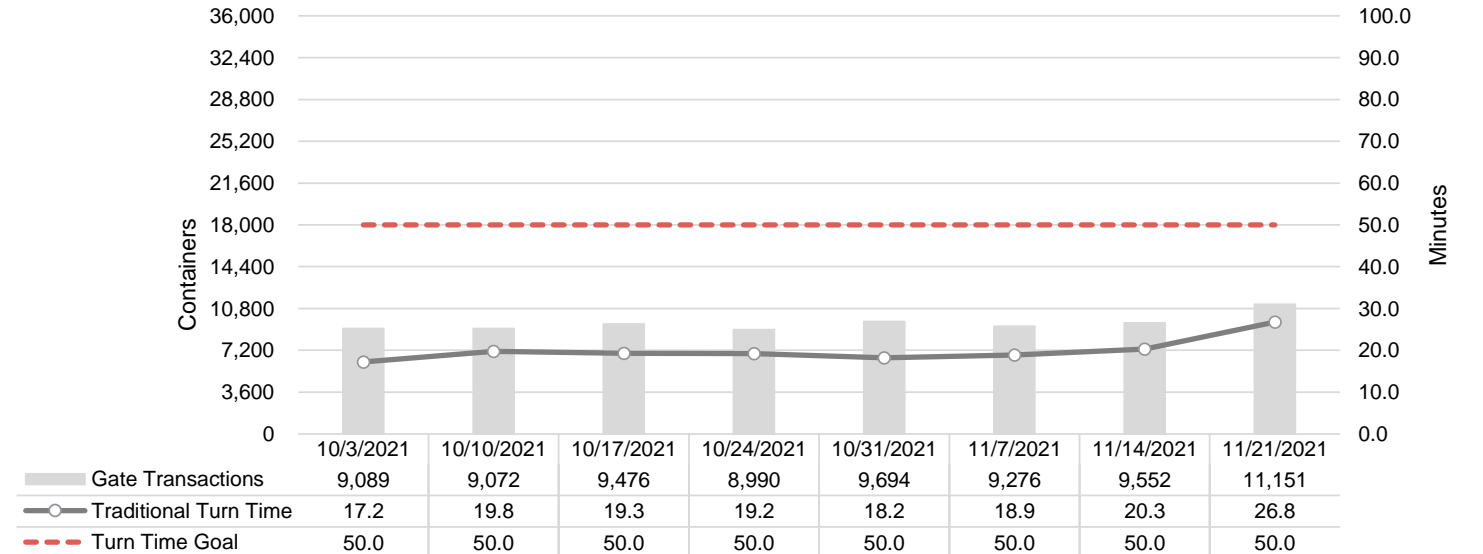

Port of Virginia Weekly Metrics

Gate Transactions

NIT Gate Transactions

VIG Gate Transactions

POV Gate Transactions

PPCY Gate Transactions

Please note: PPCY Gate Transactions are not included with POV Gate Transaction counts

Truck Reservation System and Hourly Transactions

NIT Truck Reservation Statistics

VIG Truck Reservation Statistics

POV Truck Reservation Statistics

POV Weekly Transactions by Terminal and Hour

Gate Containers and Dwell