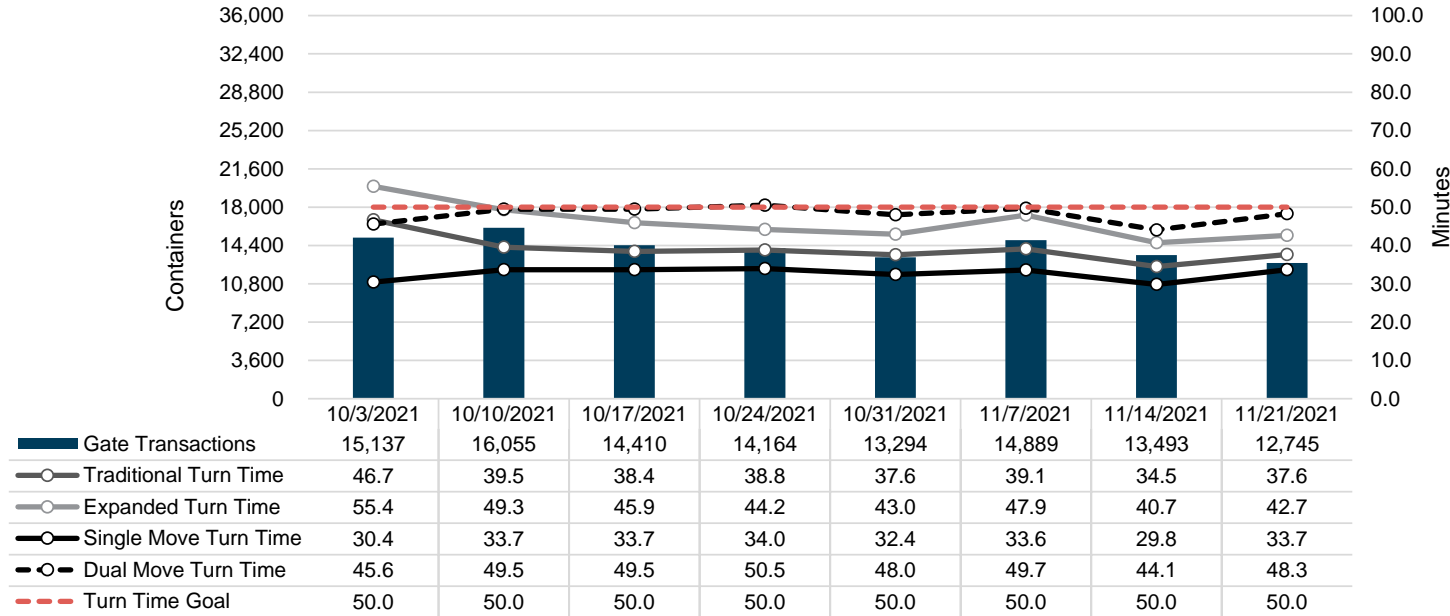

Port of Virginia Weekly Metrics

Gate Transactions

NIT Gate Transactions

VIG Gate Transactions

POV Gate Transactions

PPCY Gate Transactions

Please note: PPCY Gate Transactions are not included with POV Gate Transaction counts

Truck Reservation System and Hourly Transactions

NIT Truck Reservation Statistics

VIG Truck Reservation Statistics

POV Truck Reservation Statistics

POV Weekly Transactions by Terminal and Hour

Gate Containers and Dwell