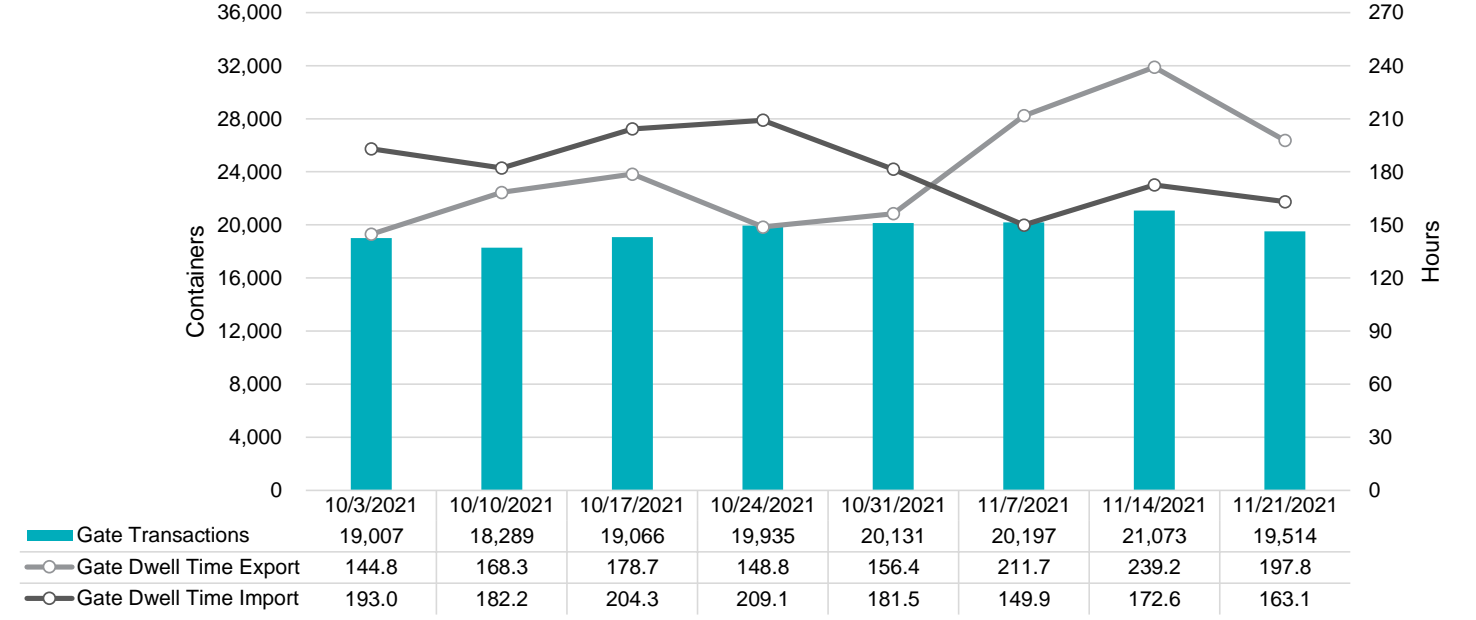

VIG Gate Containers and Dwell