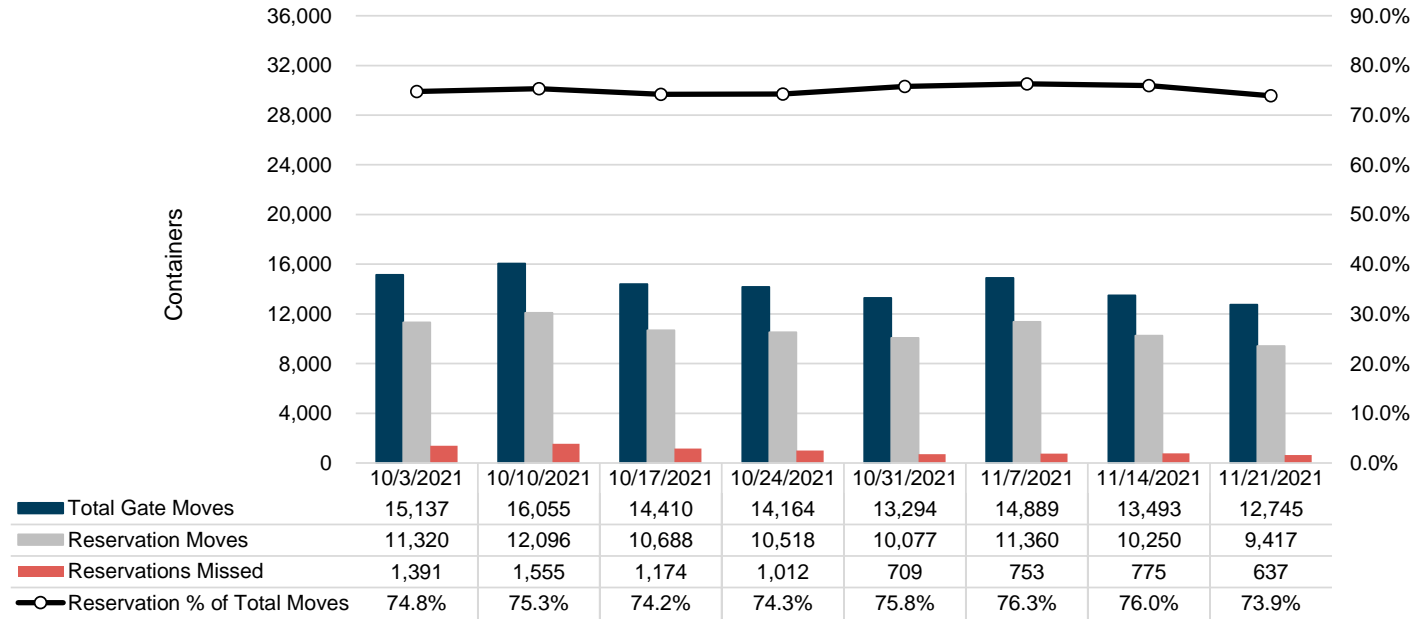

Port of Virginia Weekly Metrics

Gate Transactions

NIT Gate Transactions

VIG Gate Transactions

POV Gate Transactions

PPCY Gate Transactions

Please note: PPCY Gate Transactions are not included with POV Gate Transaction counts

Truck Reservation System and Hourly Transactions

NIT Truck Reservation Statistics

VIG Truck Reservation Statistics

POV Truck Reservation Statistics

POV Weekly Transactions by Terminal and Hour

Gate Containers and Dwell