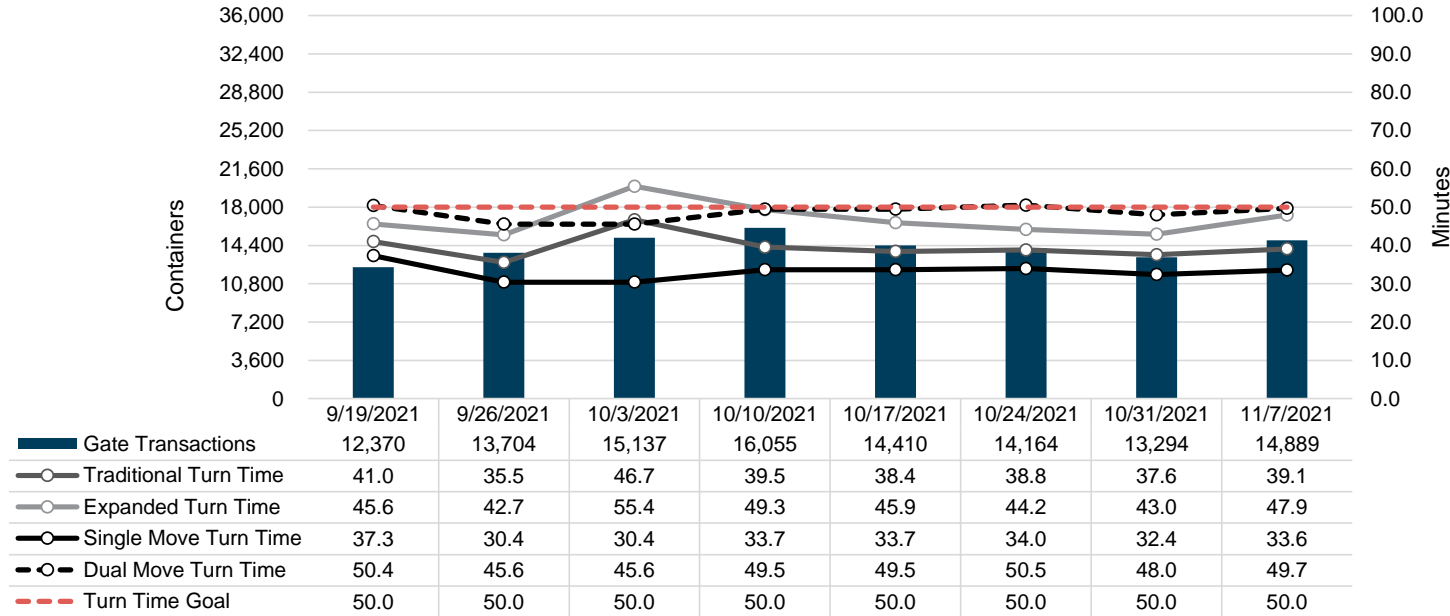

Port of Virginia Weekly Metrics

Gate Transactions

NIT Gate Transactions