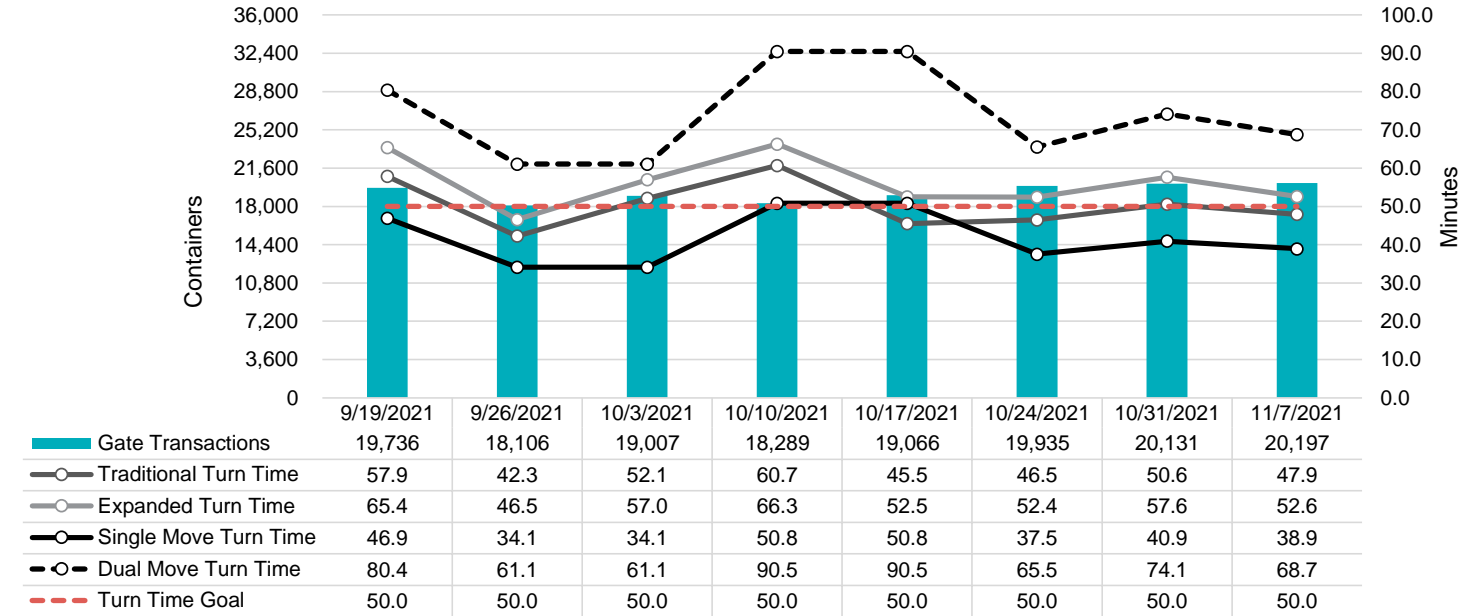

VIG Gate Transactions