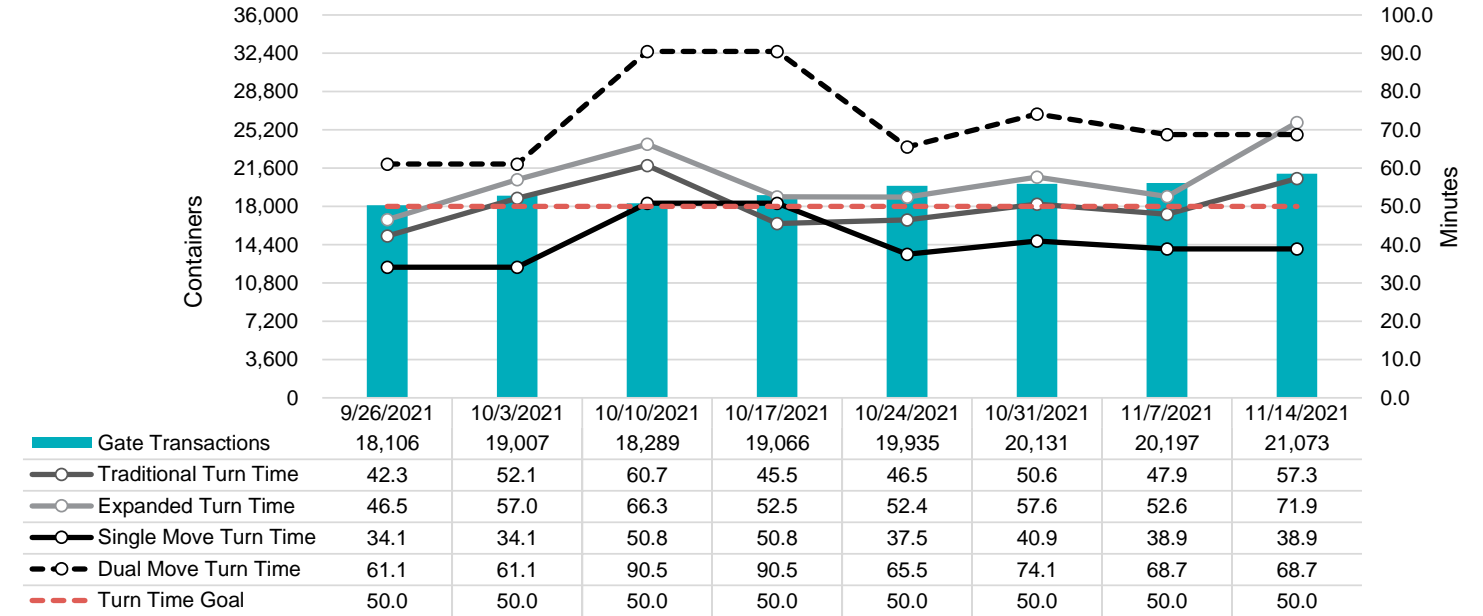

VIG Gate Transactions