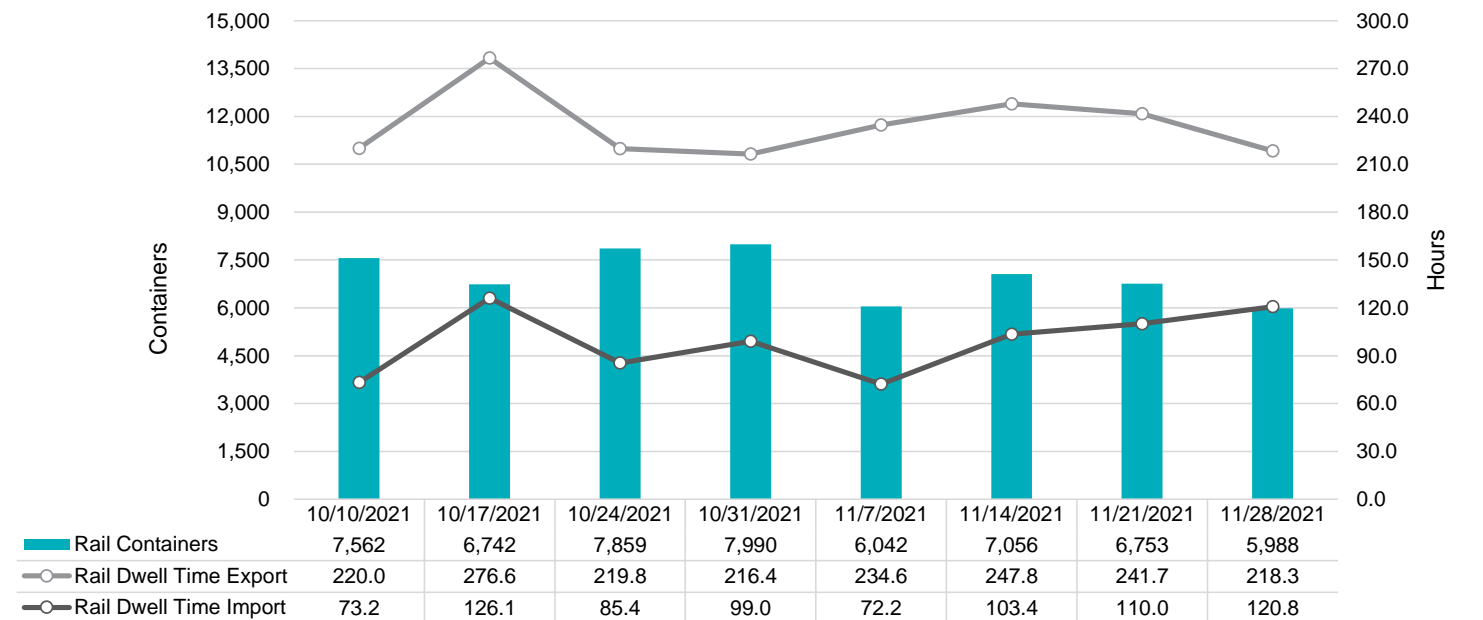

Truck Reservation System and Hourly Transactions

NIT Truck Reservation Statistics

VIG Truck Reservation Statistics

POV Truck Reservation Statistics

POV Weekly Transactions by Terminal and Hour

Gate Containers and Dwell

NIT Gate Containers and Dwell

VIG Gate Containers and Dwell

Gate Transactions

POV Gate Containers and Dwell

Rail Containers and Dwell

NIT Rail Containers and Dwell

VIG Rail Containers and Dwell

Rail Containers