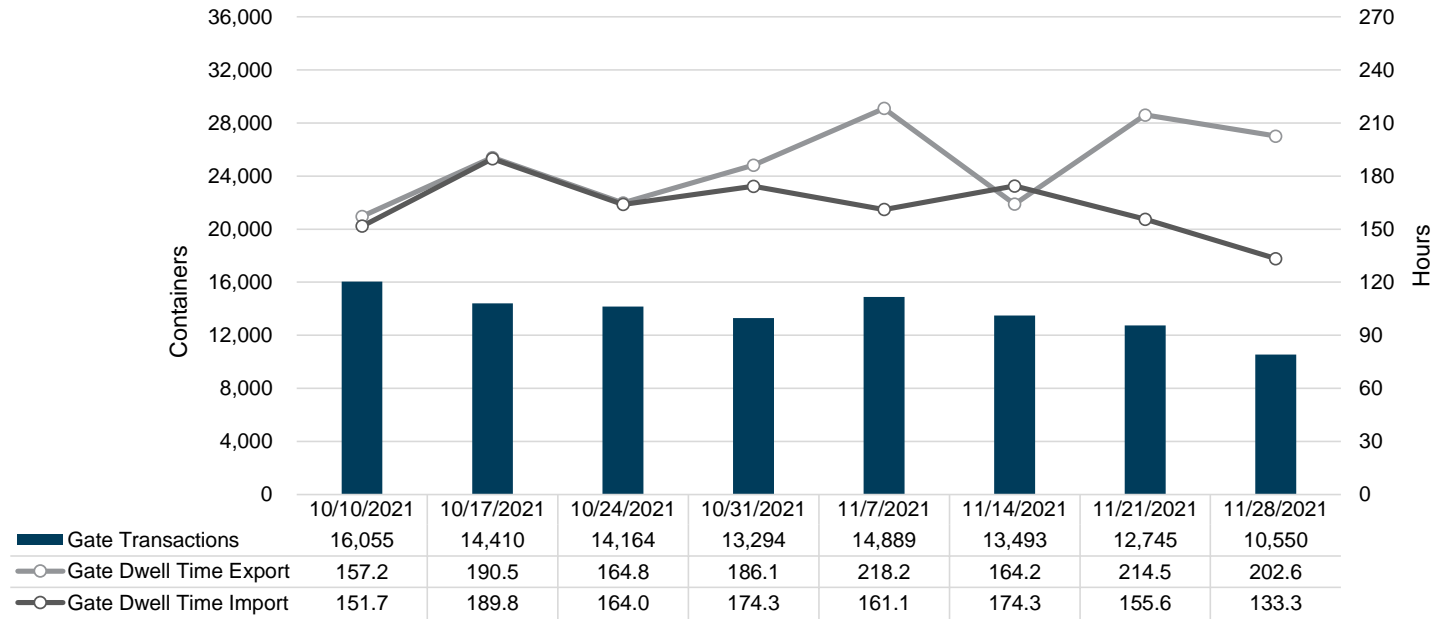

Gate Containers and Dwell

NIT Gate Containers and Dwell