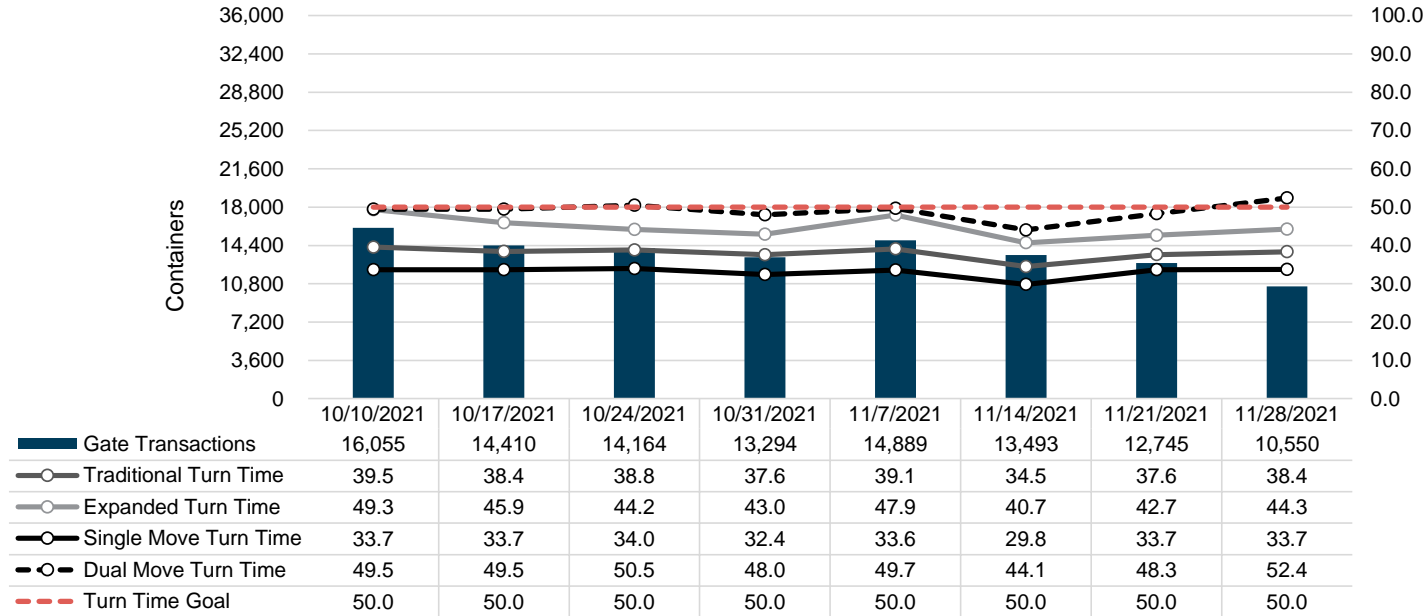

Port of Virginia Weekly Metrics

Gate Transactions

NIT Gate Transactions

VIG Gate Transactions

POV Gate Transactions

PPCY Gate Transactions

Please note: PPCY Gate Transactions are not included with POV Gate Transaction counts

Truck Reservation System and Hourly Transactions

NIT Truck Reservation Statistics

VIG Truck Reservation Statistics

POV Truck Reservation Statistics

POV Weekly Transactions by Terminal and Hour

Gate Containers and Dwell