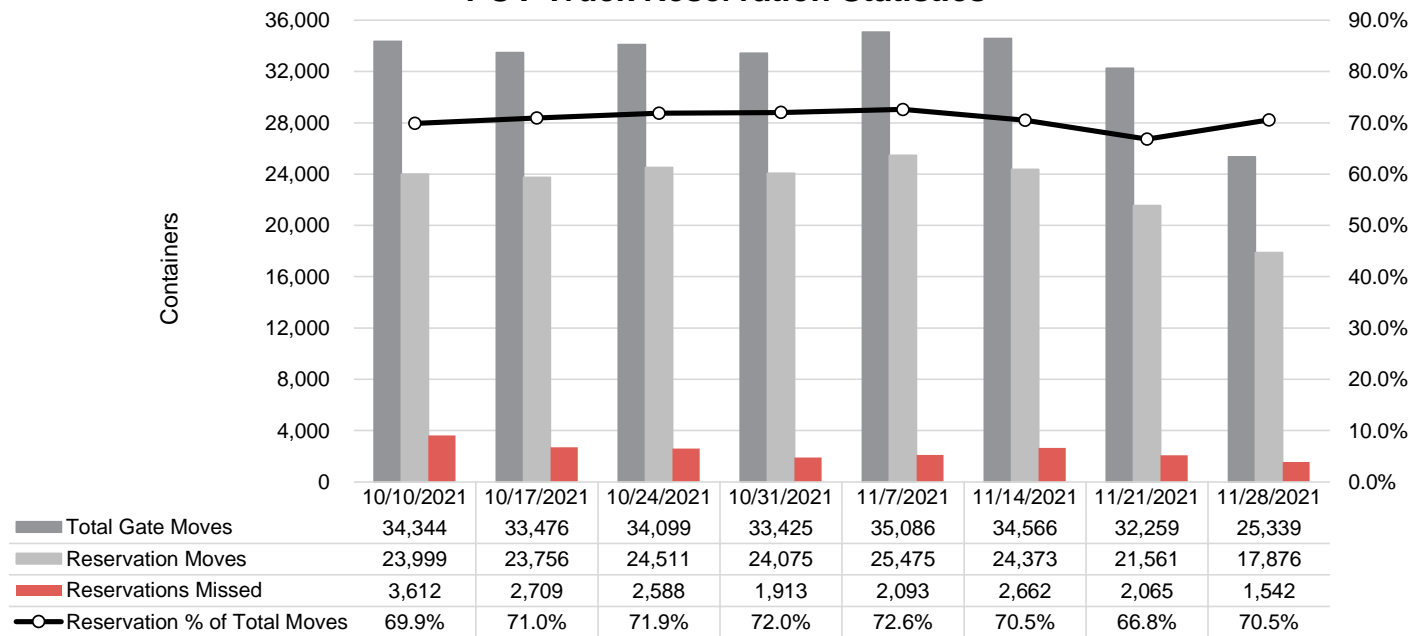

Port of Virginia Weekly Metrics

Gate Transactions

NIT Gate Transactions

VIG Gate Transactions

POV Gate Transactions

PPCY Gate Transactions

Please note: PPCY Gate Transactions are not included with POV Gate Transaction counts

Truck Reservation System and Hourly Transactions

NIT Truck Reservation Statistics

VIG Truck Reservation Statistics

POV Truck Reservation Statistics

POV Weekly Transactions by Terminal and Hour

Gate Containers and Dwell