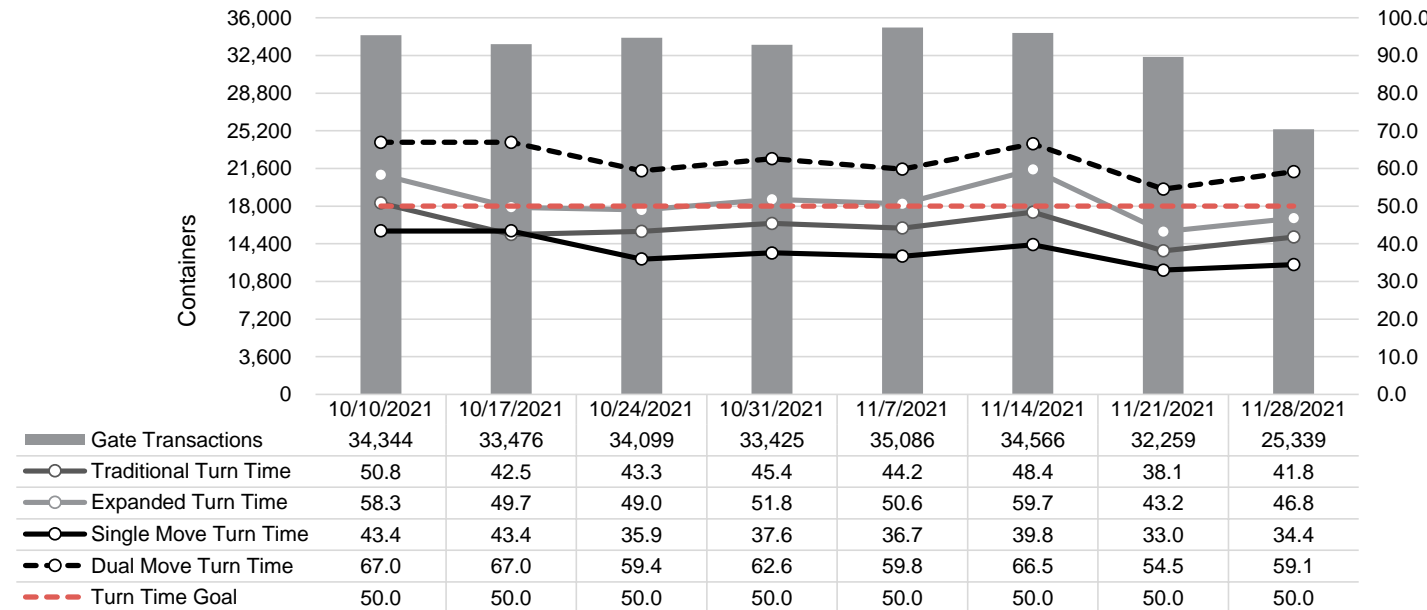

Port of Virginia Weekly Metrics

Gate Transactions

NIT Gate Transactions

VIG Gate Transactions

POV Gate Transactions

PPCY Gate Transactions

Please note: PPCY Gate Transactions are not included with POV Gate Transaction counts

Truck Reservation System and Hourly Transactions

NIT Truck Reservation Statistics

VIG Truck Reservation Statistics

POV Truck Reservation Statistics

POV Weekly Transactions by Terminal and Hour

Gate Containers and Dwell