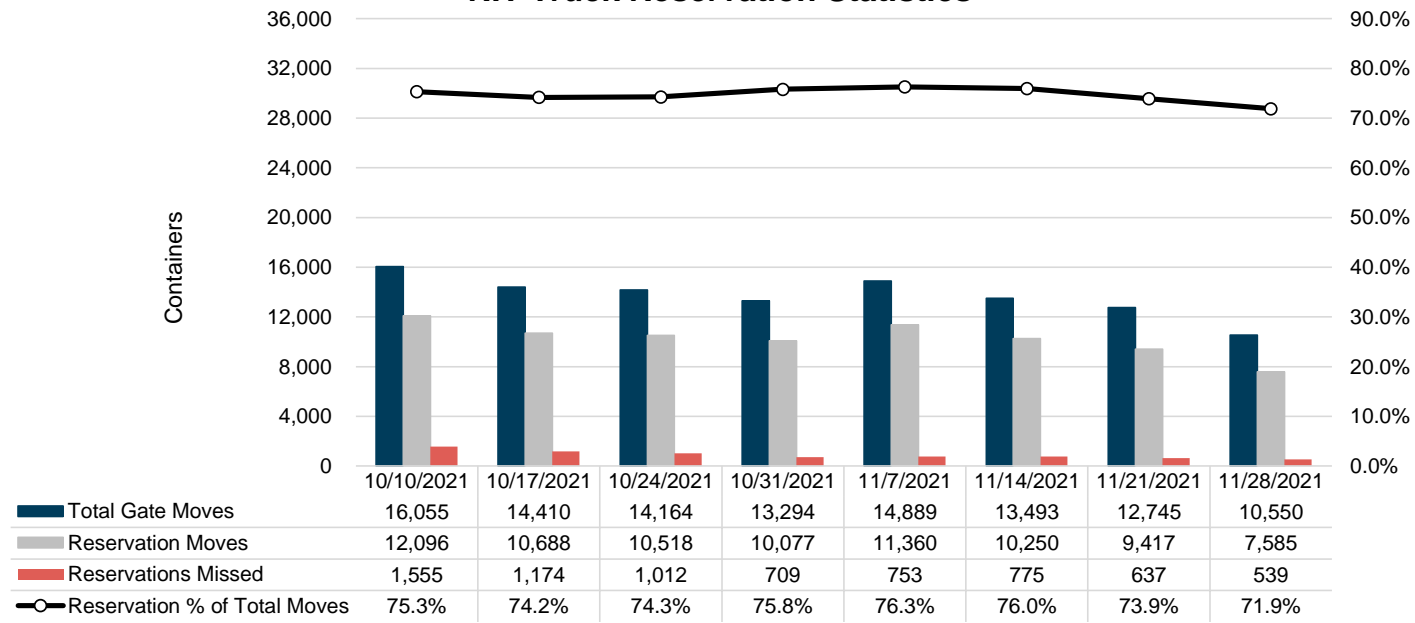

Port of Virginia Weekly Metrics

Gate Transactions

NIT Gate Transactions

VIG Gate Transactions

POV Gate Transactions

PPCY Gate Transactions

Please note: PPCY Gate Transactions are not included with POV Gate Transaction counts

Truck Reservation System and Hourly Transactions

NIT Truck Reservation Statistics

VIG Truck Reservation Statistics

POV Truck Reservation Statistics

POV Weekly Transactions by Terminal and Hour

Gate Containers and Dwell