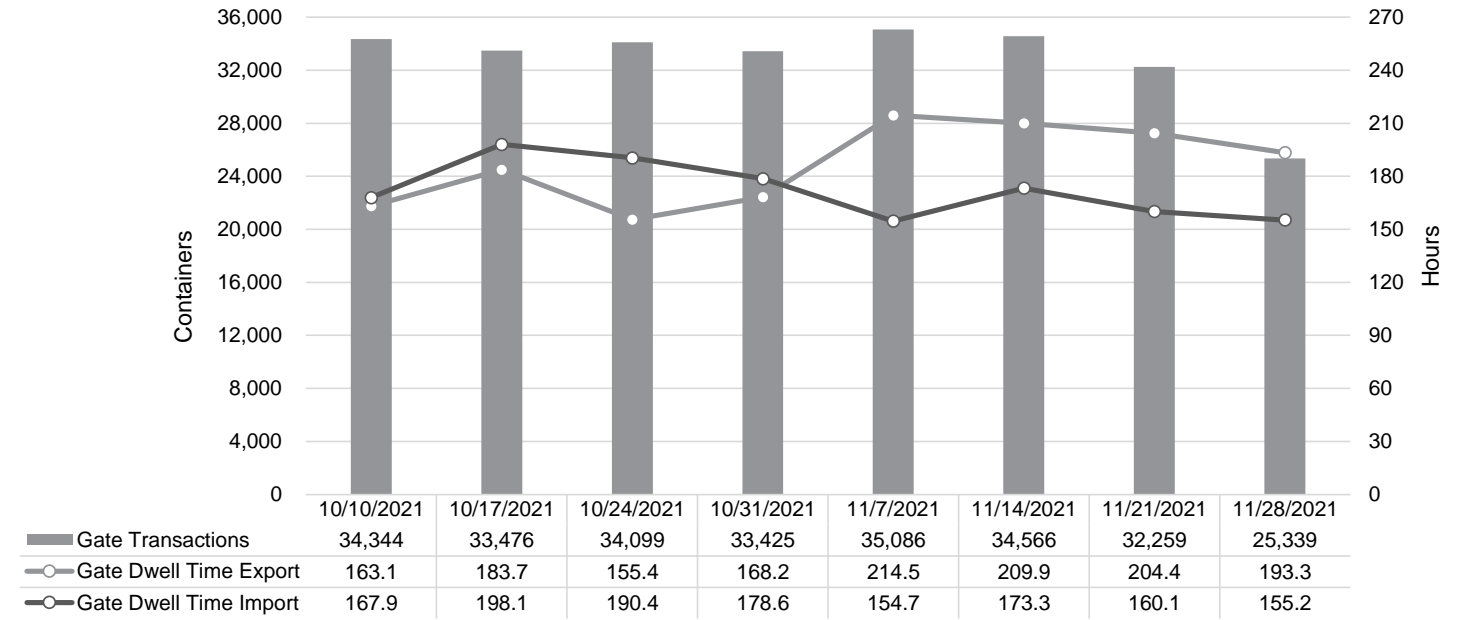

Truck Reservation System and Hourly Transactions

NIT Truck Reservation Statistics

VIG Truck Reservation Statistics

POV Truck Reservation Statistics

POV Weekly Transactions by Terminal and Hour

Gate Containers and Dwell

NIT Gate Containers and Dwell

VIG Gate Containers and Dwell

Gate Transactions

POV Gate Containers and Dwell

Rail Containers and Dwell

NIT Rail Containers and Dwell

VIG Rail Containers and Dwell

Rail Containers