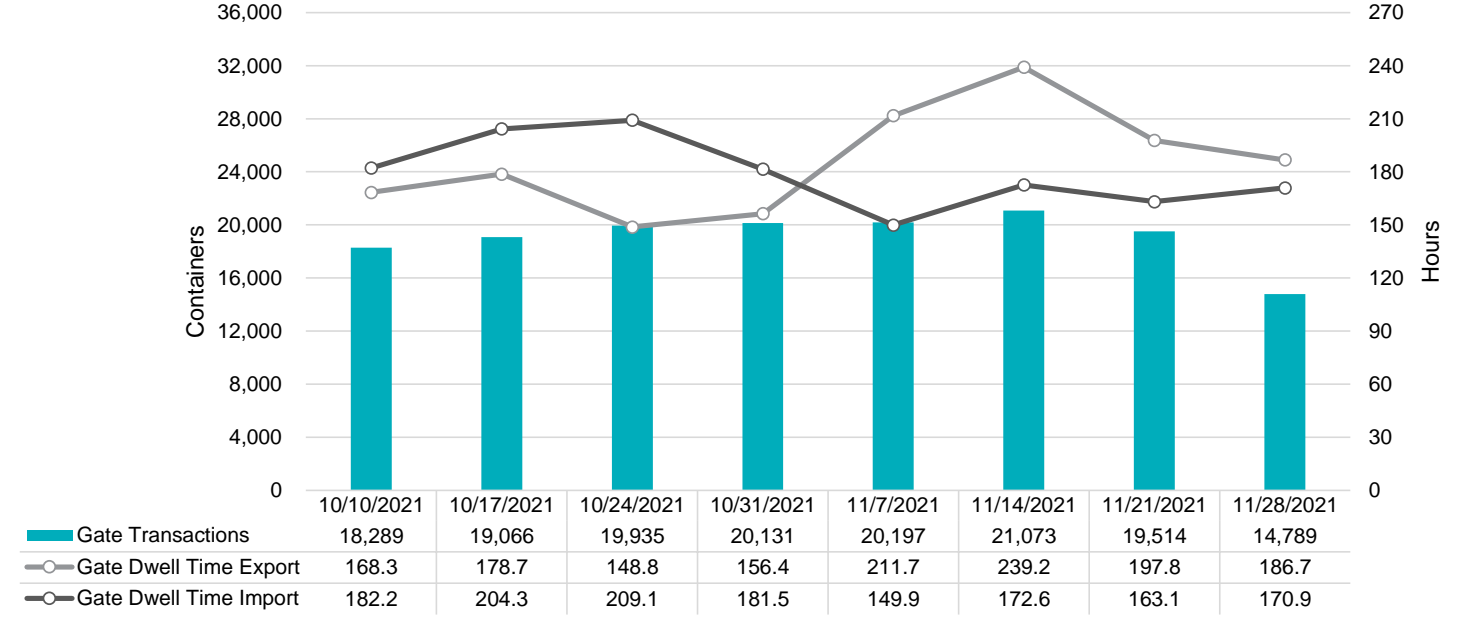

VIG Gate Containers and Dwell