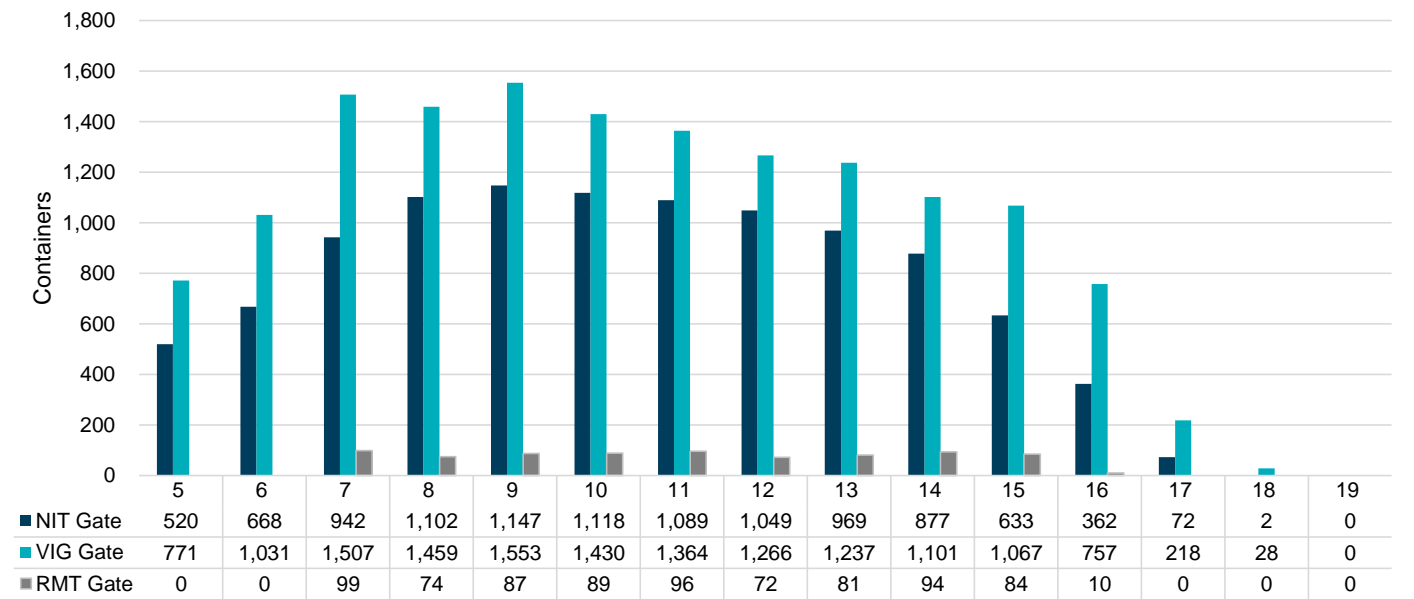

Port of Virginia Weekly Metrics

Gate Transactions

NIT Gate Transactions

VIG Gate Transactions

POV Gate Transactions

PPCY Gate Transactions

Please note: PPCY Gate Transactions are not included with POV Gate Transaction counts

Truck Reservation System and Hourly Transactions

NIT Truck Reservation Statistics

VIG Truck Reservation Statistics

POV Truck Reservation Statistics

POV Weekly Transactions by Terminal and Hour

Gate Containers and Dwell

NIT Gate Containers and Dwell

VIG Gate Containers and Dwell

Gate Transactions

POV Gate Containers and Dwell

Rail Containers and Dwell

NIT Rail Containers and Dwell

VIG Rail Containers and Dwell

Rail Containers