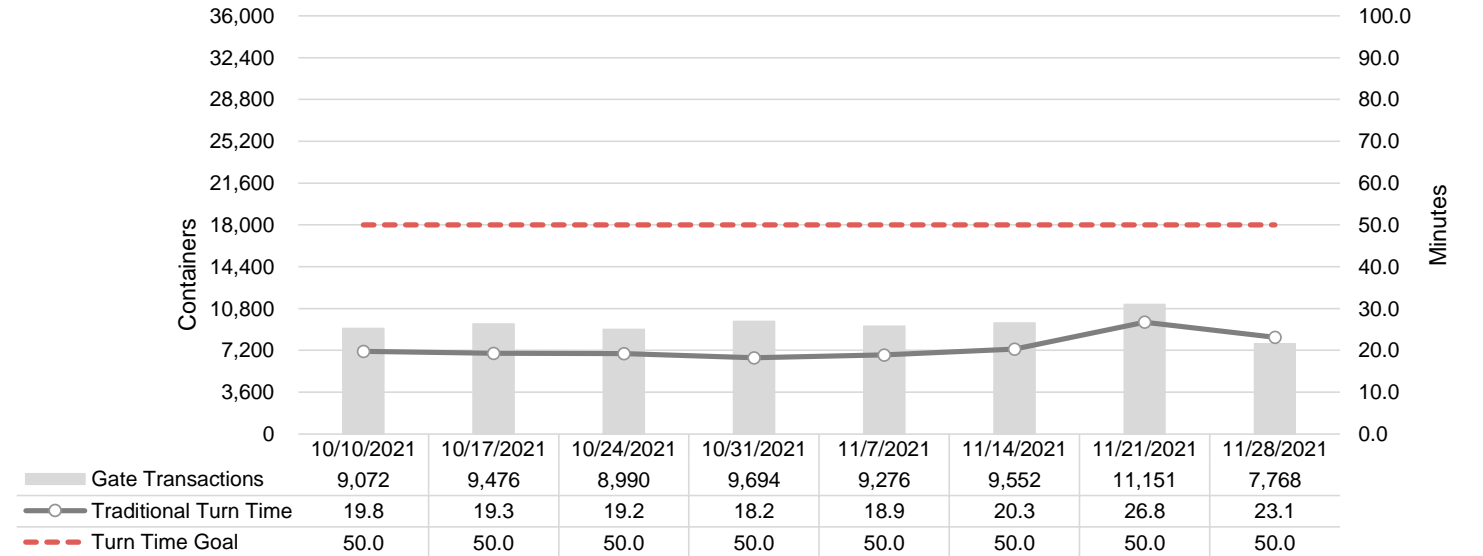

Port of Virginia Weekly Metrics

Gate Transactions

NIT Gate Transactions

VIG Gate Transactions

POV Gate Transactions

PPCY Gate Transactions

Please note: PPCY Gate Transactions are not included with POV Gate Transaction counts

Truck Reservation System and Hourly Transactions

NIT Truck Reservation Statistics

VIG Truck Reservation Statistics

POV Truck Reservation Statistics

POV Weekly Transactions by Terminal and Hour

Gate Containers and Dwell