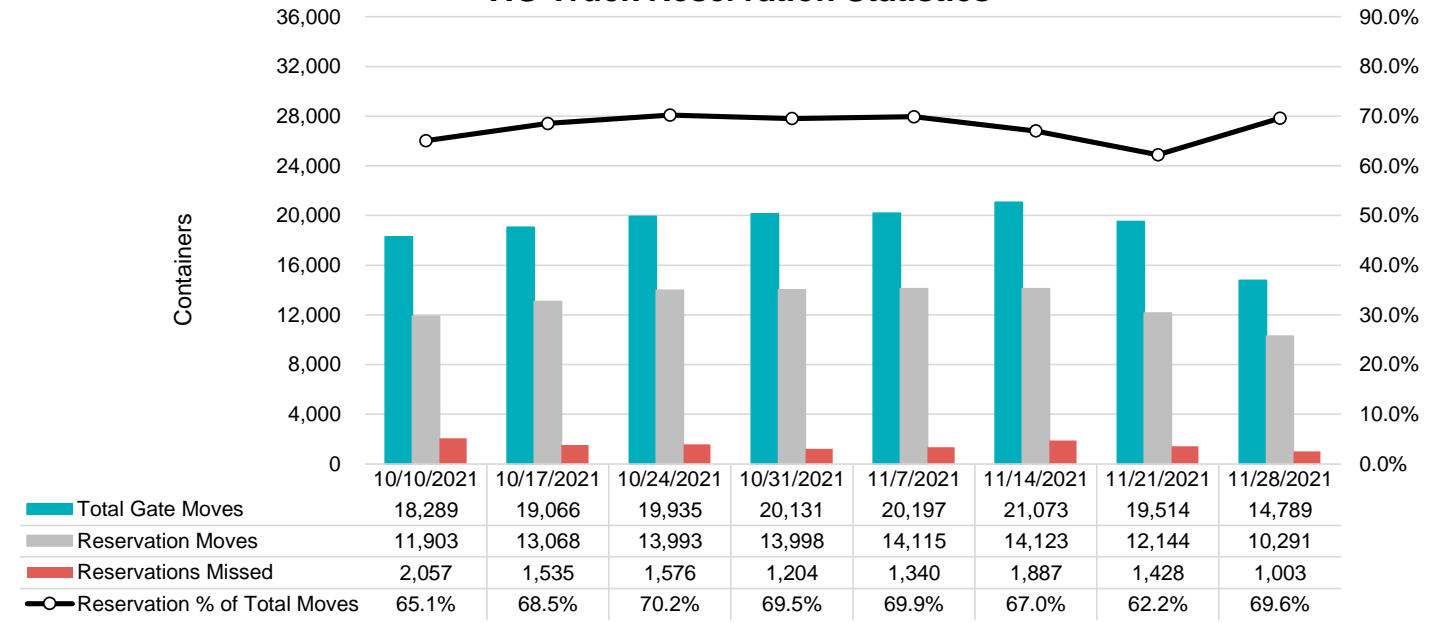

Port of Virginia Weekly Metrics

Gate Transactions

NIT Gate Transactions

VIG Gate Transactions

POV Gate Transactions

PPCY Gate Transactions

Please note: PPCY Gate Transactions are not included with POV Gate Transaction counts

Truck Reservation System and Hourly Transactions

NIT Truck Reservation Statistics

VIG Truck Reservation Statistics

POV Truck Reservation Statistics

POV Weekly Transactions by Terminal and Hour

Gate Containers and Dwell