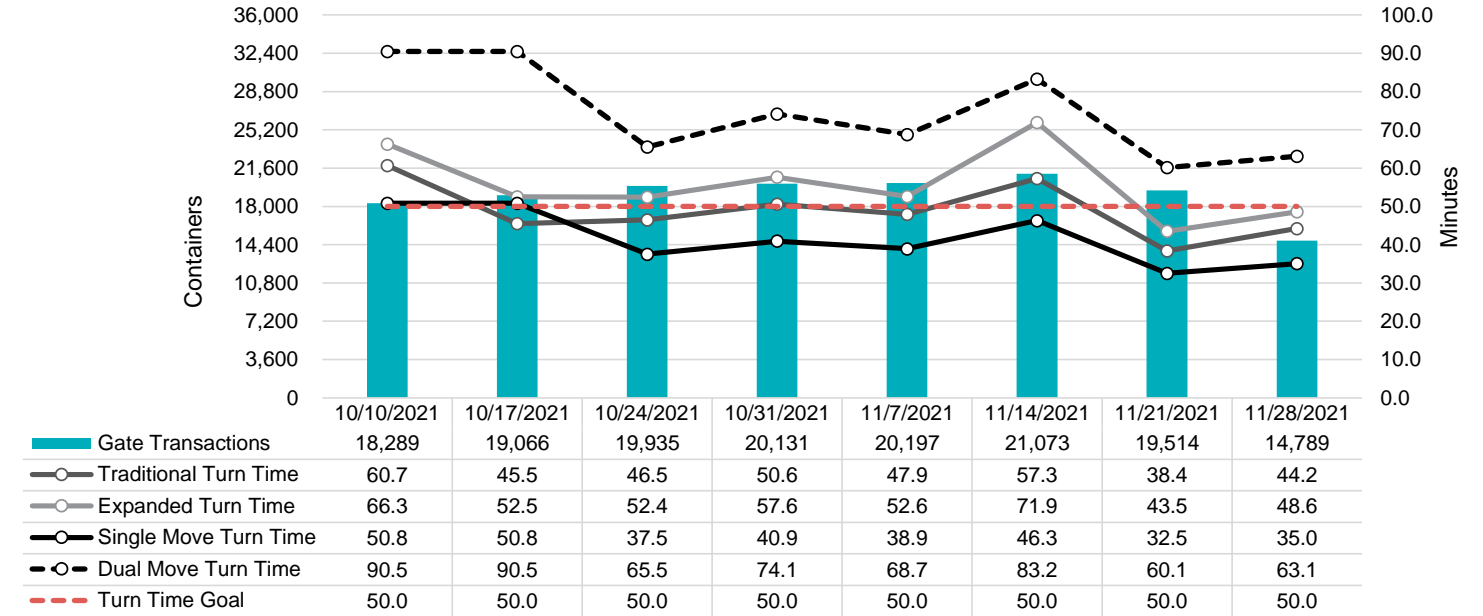

Port of Virginia Weekly Metrics

Gate Transactions

NIT Gate Transactions

VIG Gate Transactions

POV Gate Transactions

PPCY Gate Transactions

Please note: PPCY Gate Transactions are not included with POV Gate Transaction counts

Truck Reservation System and Hourly Transactions

NIT Truck Reservation Statistics

VIG Truck Reservation Statistics

POV Truck Reservation Statistics

POV Weekly Transactions by Terminal and Hour

Gate Containers and Dwell