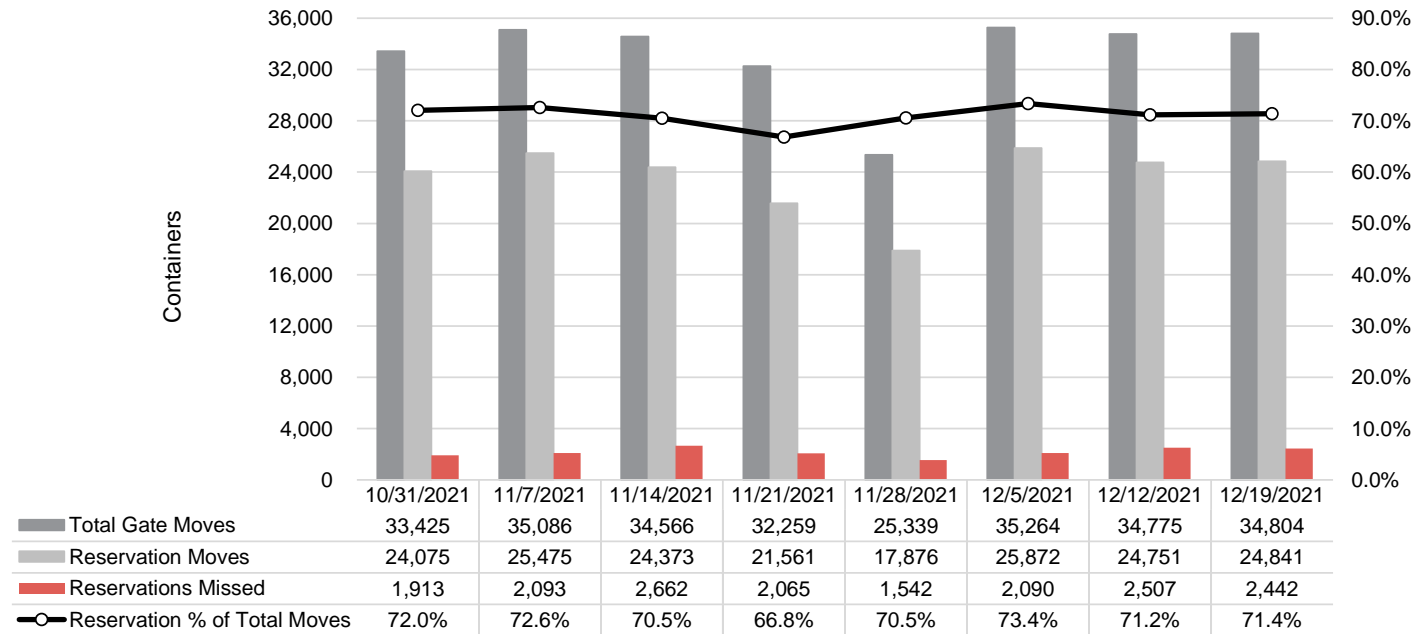

Port of Virginia Weekly Metrics

Gate Transactions

NIT Gate Transactions

VIG Gate Transactions

POV Gate Transactions

PPCY Gate Transactions

Please note: PPCY Gate Transactions are not included with POV Gate Transaction counts

Truck Reservation System and Hourly Transactions

NIT Truck Reservation Statistics

VIG Truck Reservation Statistics

POV Truck Reservation Statistics

POV Weekly Transactions by Terminal and Hour

Gate Containers and Dwell

NIT Gate Containers and Dwell

VIG Gate Containers and Dwell

Gate Transactions

POV Gate Containers and Dwell

Rail Containers and Dwell

NIT Rail Containers and Dwell

VIG Rail Containers and Dwell

Rail Containers