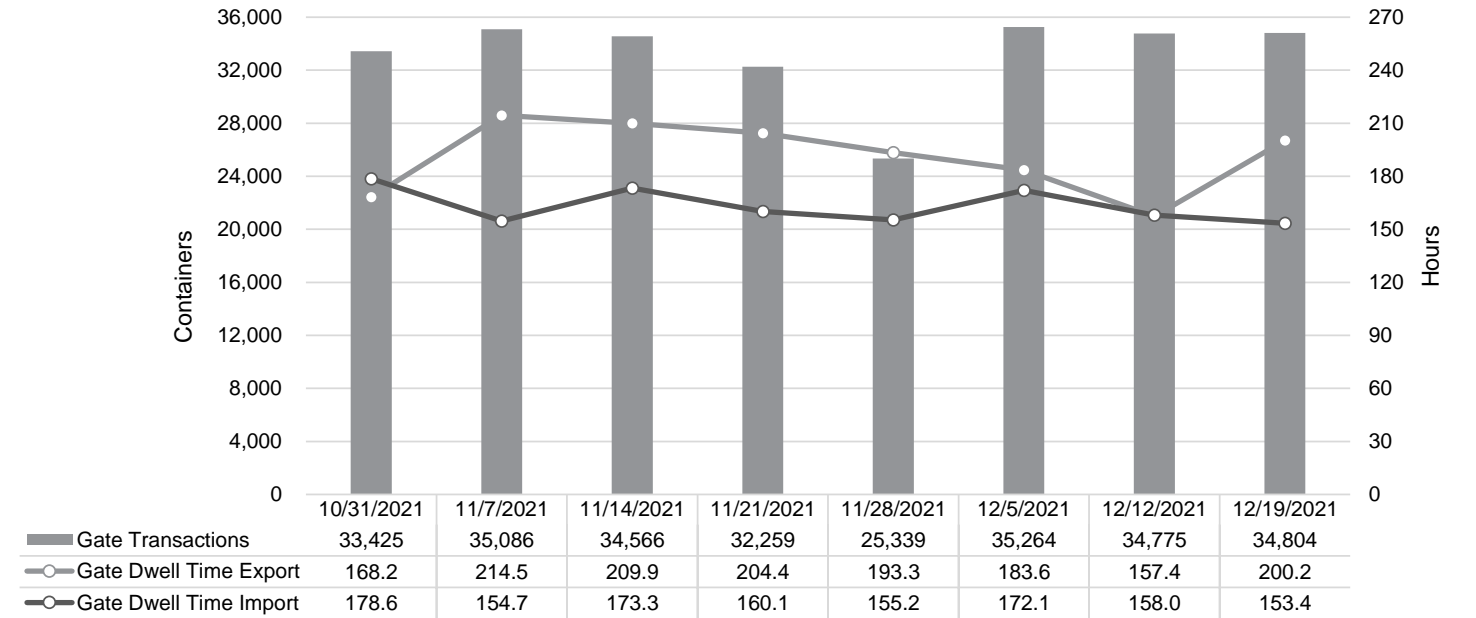

Truck Reservation System and Hourly Transactions

NIT Truck Reservation Statistics

VIG Truck Reservation Statistics

POV Truck Reservation Statistics

POV Weekly Transactions by Terminal and Hour

Gate Containers and Dwell

NIT Gate Containers and Dwell

VIG Gate Containers and Dwell

Gate Transactions

POV Gate Containers and Dwell

Rail Containers and Dwell

NIT Rail Containers and Dwell

VIG Rail Containers and Dwell

Rail Containers