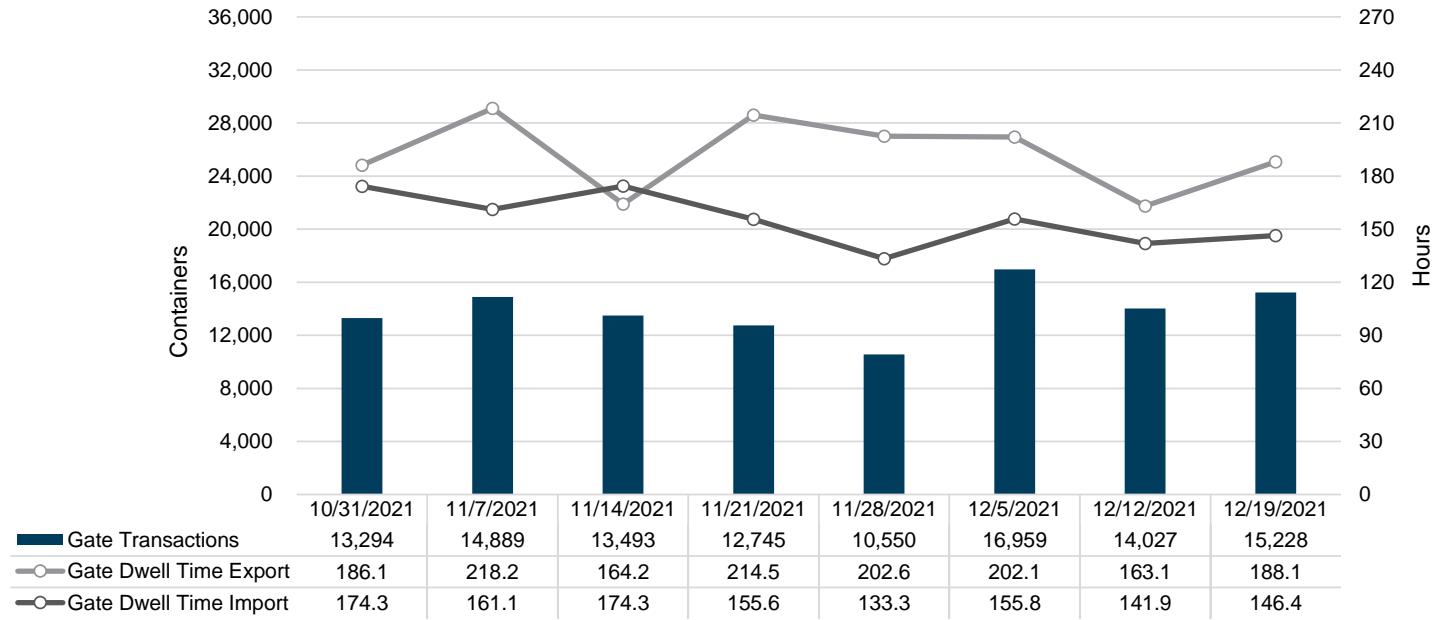

Gate Containers and Dwell

NIT Gate Containers and Dwell