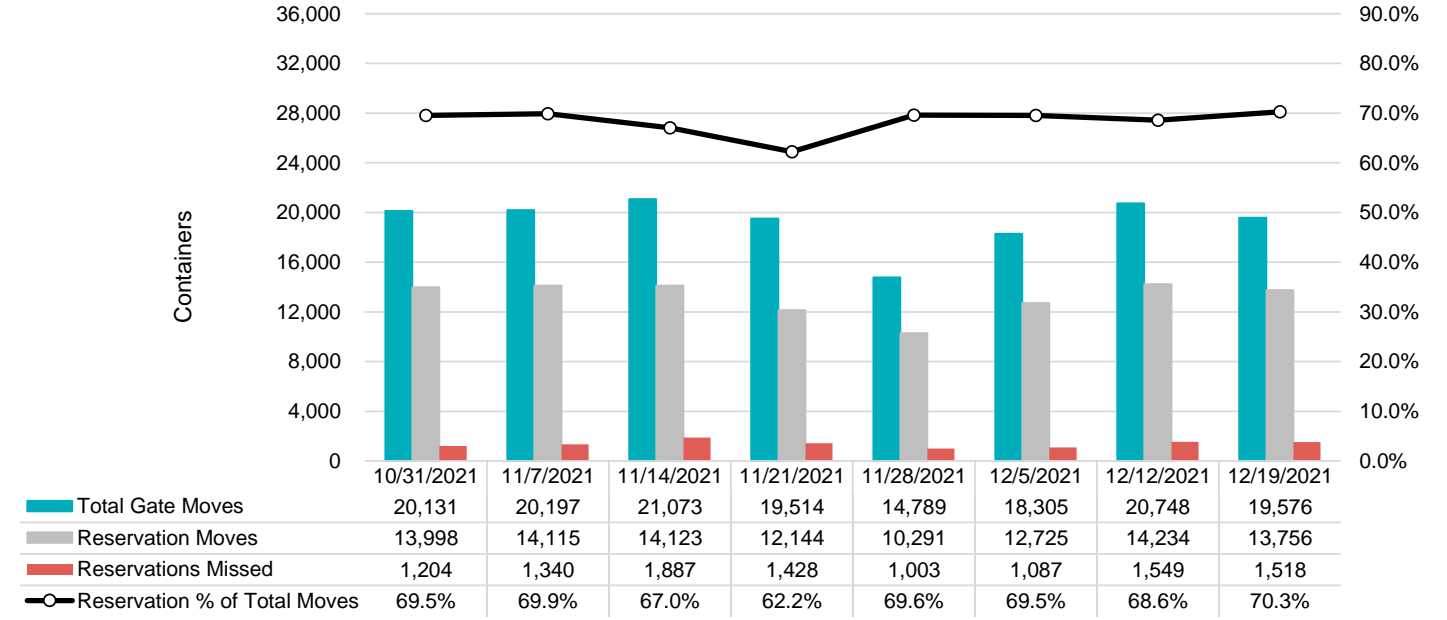

Port of Virginia Weekly Metrics

Gate Transactions

NIT Gate Transactions

VIG Gate Transactions

POV Gate Transactions

PPCY Gate Transactions

Please note: PPCY Gate Transactions are not included with POV Gate Transaction counts

Truck Reservation System and Hourly Transactions

NIT Truck Reservation Statistics

VIG Truck Reservation Statistics

POV Truck Reservation Statistics

POV Weekly Transactions by Terminal and Hour

Gate Containers and Dwell