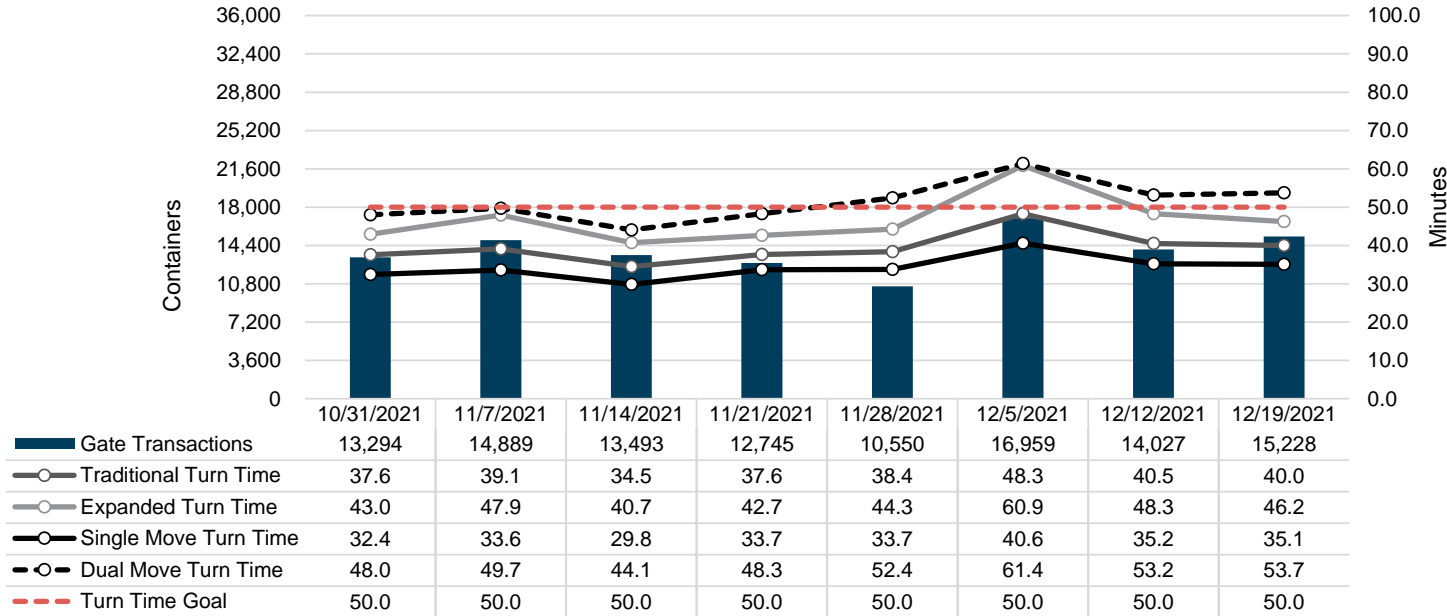

Port of Virginia Weekly Metrics

Gate Transactions

NIT Gate Transactions

VIG Gate Transactions

POV Gate Transactions

PPCY Gate Transactions

Please note: PPCY Gate Transactions are not included with POV Gate Transaction counts

Truck Reservation System and Hourly Transactions

NIT Truck Reservation Statistics

VIG Truck Reservation Statistics

POV Truck Reservation Statistics

POV Weekly Transactions by Terminal and Hour

Gate Containers and Dwell