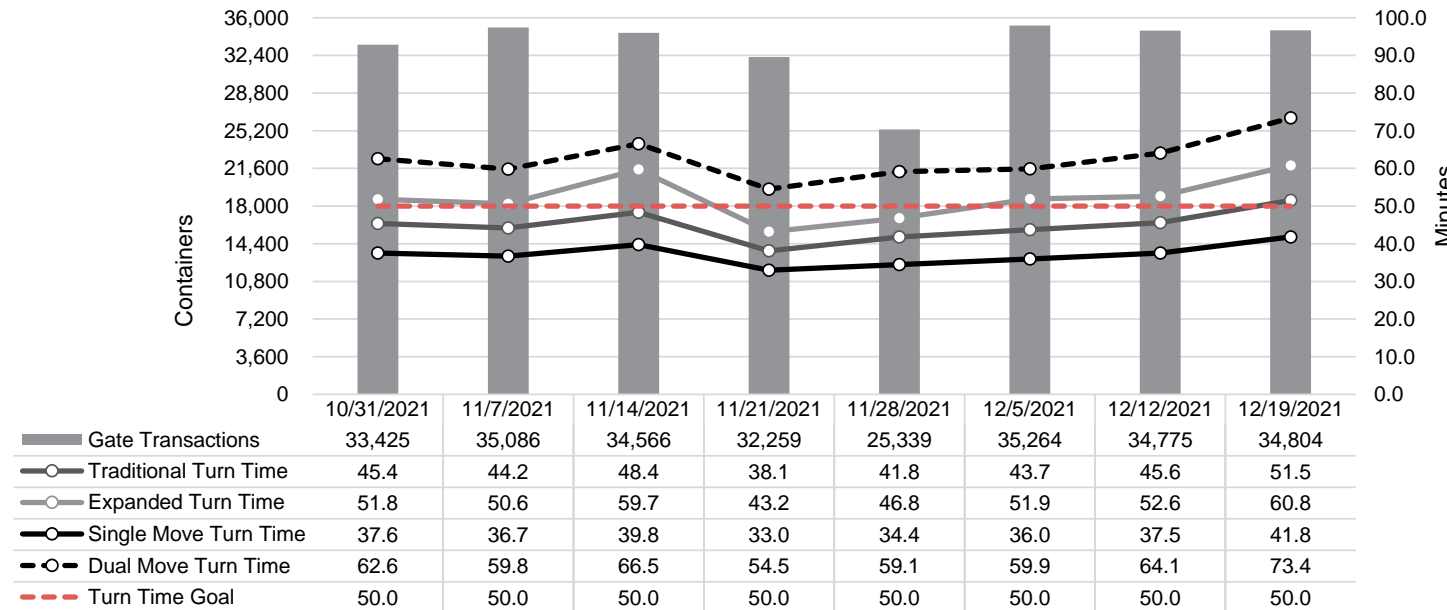

Port of Virginia Weekly Metrics

Gate Transactions

NIT Gate Transactions

VIG Gate Transactions

POV Gate Transactions

PPCY Gate Transactions

Please note: PPCY Gate Transactions are not included with POV Gate Transaction counts

Truck Reservation System and Hourly Transactions

NIT Truck Reservation Statistics

VIG Truck Reservation Statistics

POV Truck Reservation Statistics

POV Weekly Transactions by Terminal and Hour

Gate Containers and Dwell