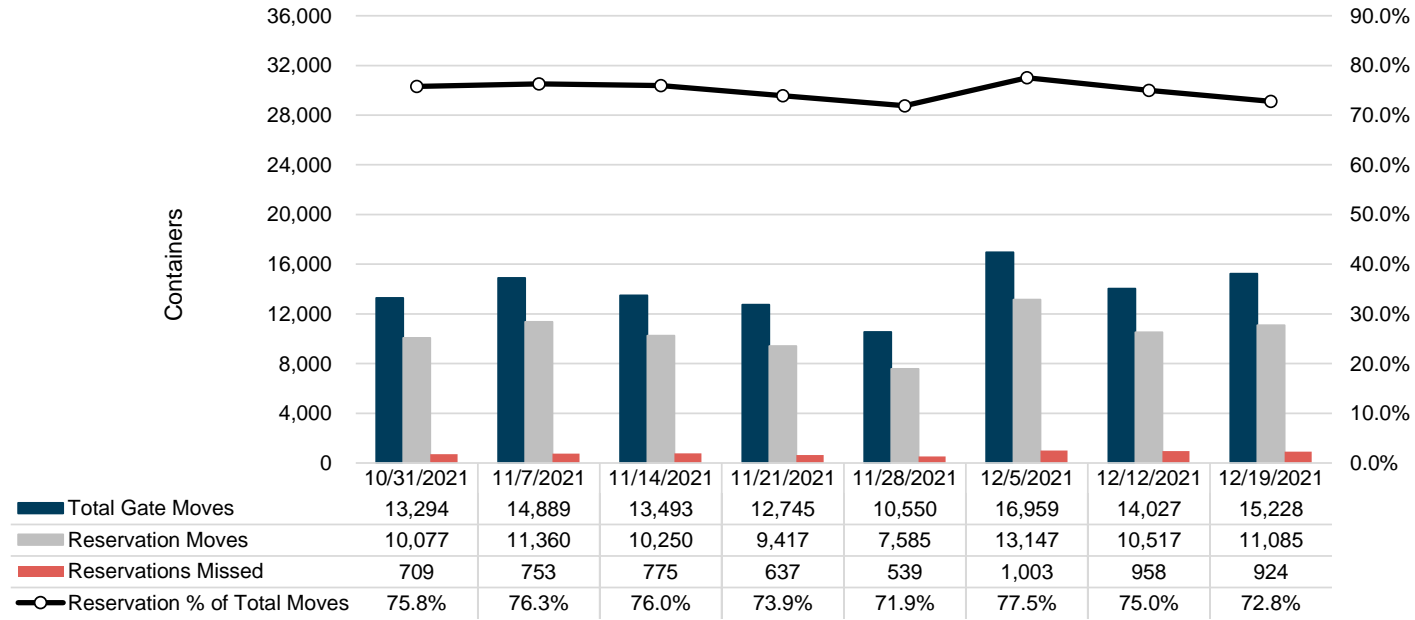

Port of Virginia Weekly Metrics

Gate Transactions

NIT Gate Transactions

VIG Gate Transactions

POV Gate Transactions

PPCY Gate Transactions

Please note: PPCY Gate Transactions are not included with POV Gate Transaction counts

Truck Reservation System and Hourly Transactions

NIT Truck Reservation Statistics

VIG Truck Reservation Statistics

POV Truck Reservation Statistics

POV Weekly Transactions by Terminal and Hour

Gate Containers and Dwell