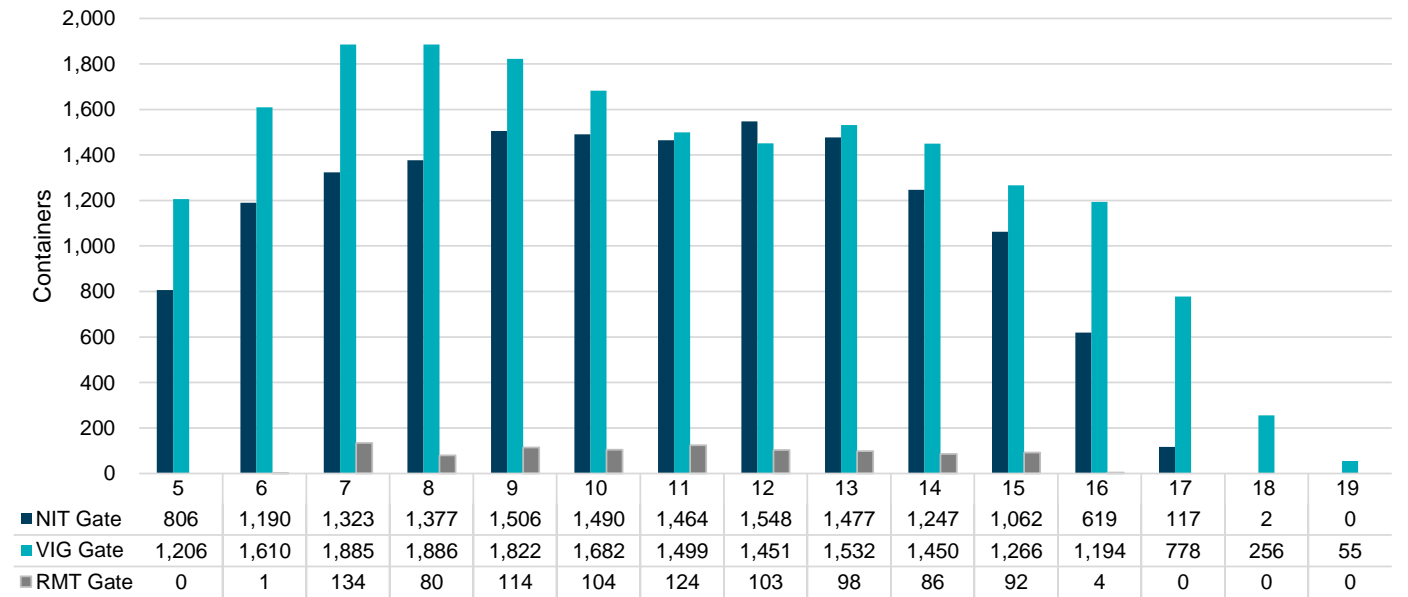

Port of Virginia Weekly Metrics

Gate Transactions

NIT Gate Transactions

VIG Gate Transactions

POV Gate Transactions

PPCY Gate Transactions

Please note: PPCY Gate Transactions are not included with POV Gate Transaction counts

Truck Reservation System and Hourly Transactions

NIT Truck Reservation Statistics

VIG Truck Reservation Statistics

POV Truck Reservation Statistics

POV Weekly Transactions by Terminal and Hour

Gate Containers and Dwell

NIT Gate Containers and Dwell

VIG Gate Containers and Dwell

Gate Transactions

POV Gate Containers and Dwell

Rail Containers and Dwell

NIT Rail Containers and Dwell

VIG Rail Containers and Dwell

Rail Containers