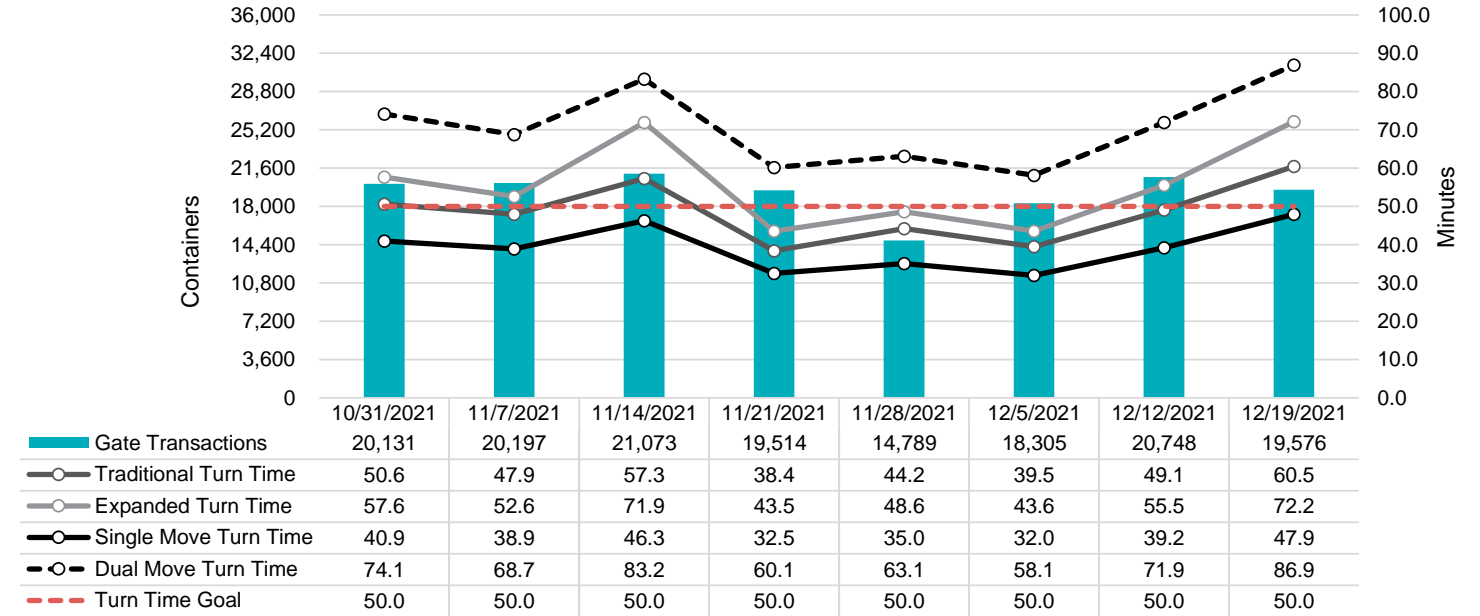

Port of Virginia Weekly Metrics

Gate Transactions

NIT Gate Transactions

VIG Gate Transactions

POV Gate Transactions

PPCY Gate Transactions

Please note: PPCY Gate Transactions are not included with POV Gate Transaction counts

Truck Reservation System and Hourly Transactions

NIT Truck Reservation Statistics

VIG Truck Reservation Statistics

POV Truck Reservation Statistics

POV Weekly Transactions by Terminal and Hour

Gate Containers and Dwell