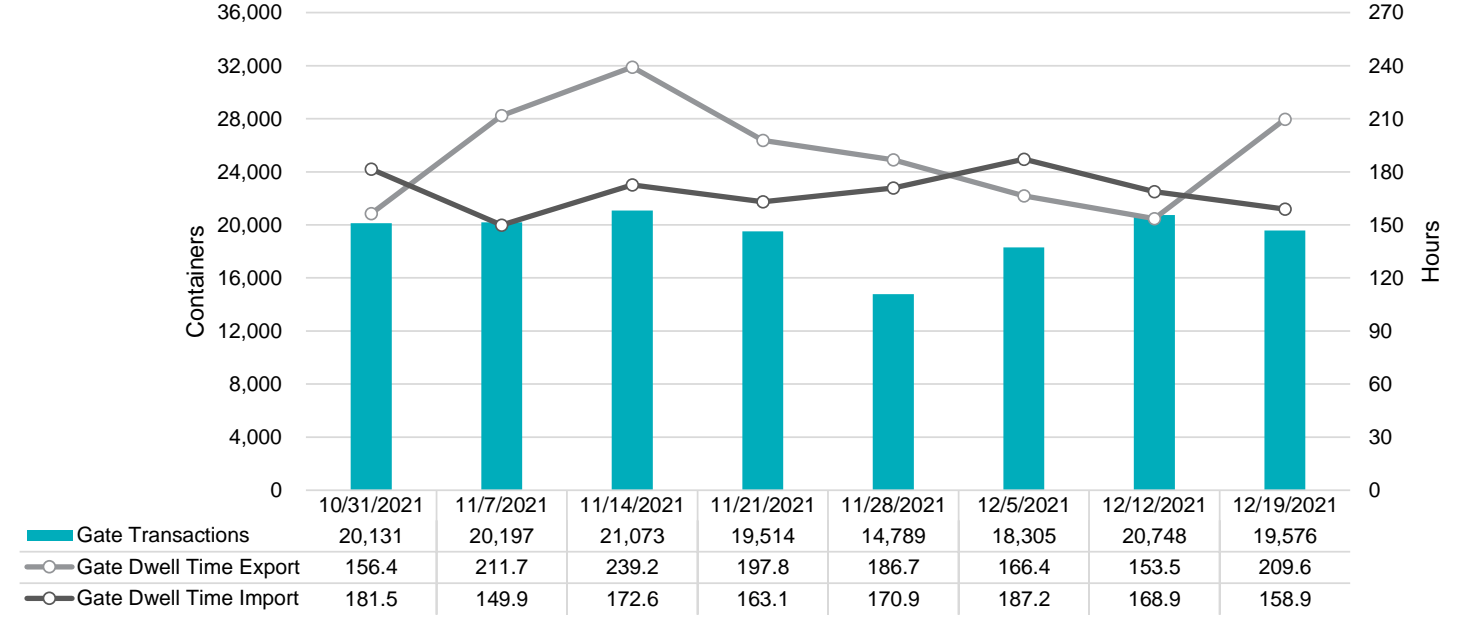

VIG Gate Containers and Dwell