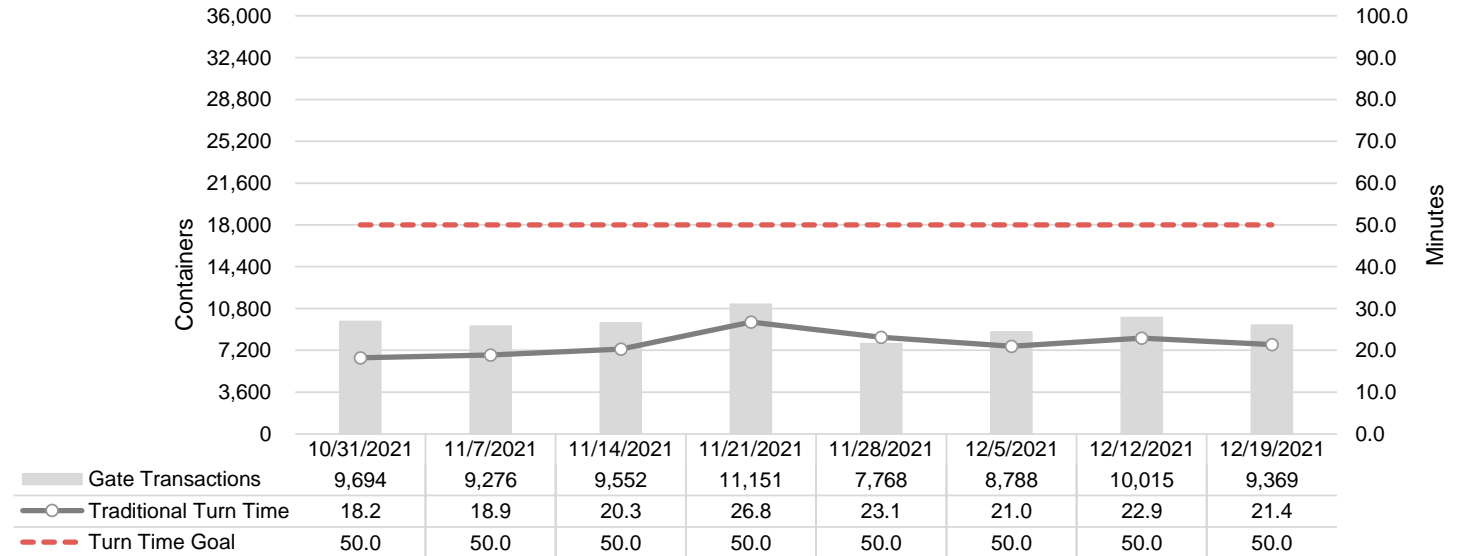

Port of Virginia Weekly Metrics

Gate Transactions

NIT Gate Transactions

VIG Gate Transactions

POV Gate Transactions

PPCY Gate Transactions

Please note: PPCY Gate Transactions are not included with POV Gate Transaction counts

Truck Reservation System and Hourly Transactions

NIT Truck Reservation Statistics

VIG Truck Reservation Statistics

POV Truck Reservation Statistics

POV Weekly Transactions by Terminal and Hour

Gate Containers and Dwell