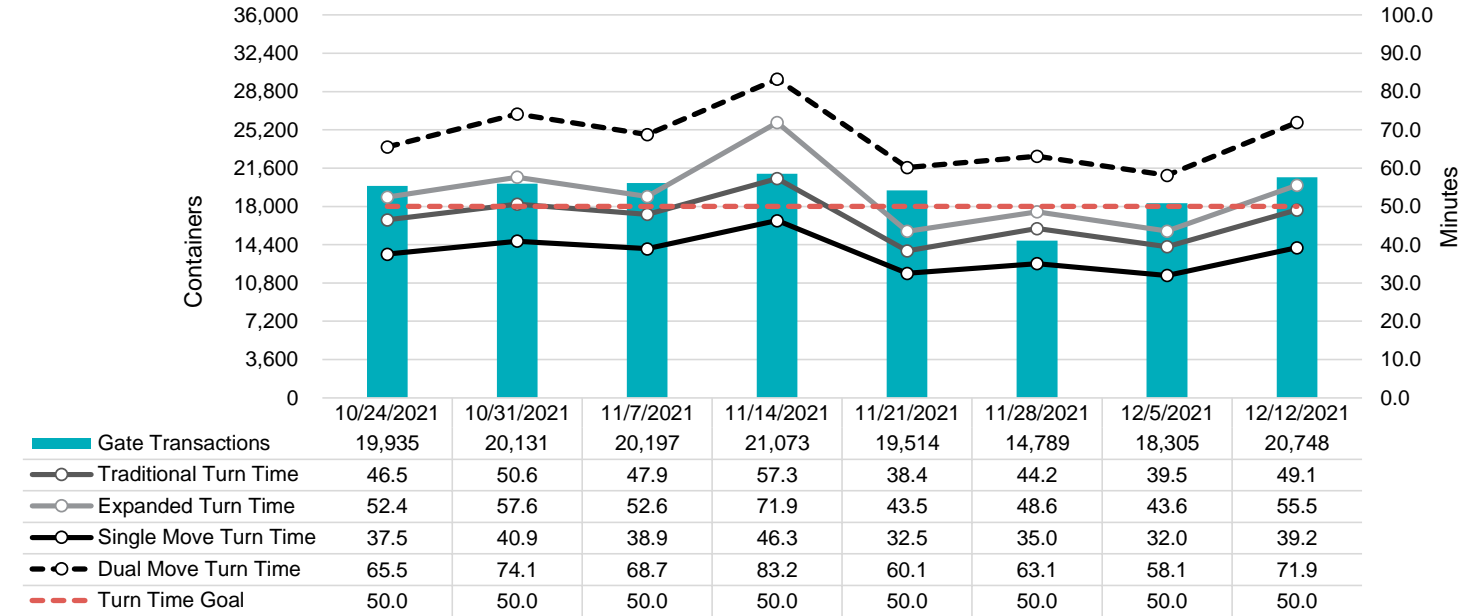

VIG Gate Transactions