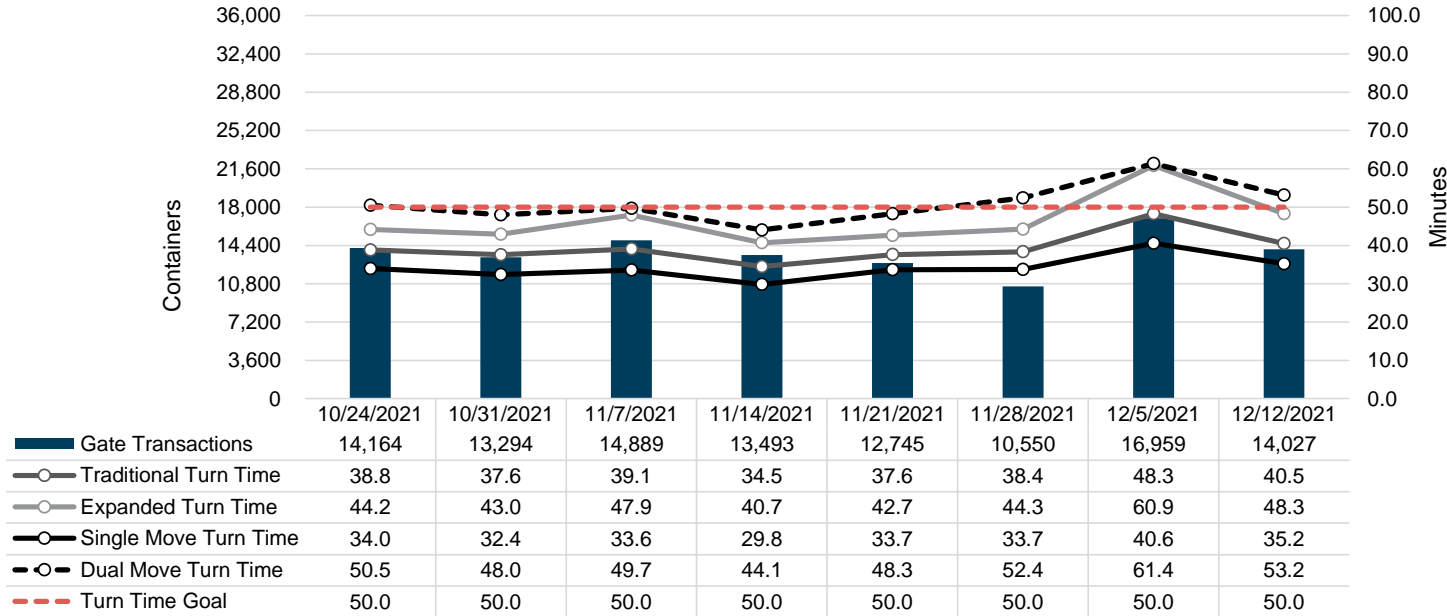

Port of Virginia Weekly Metrics

Gate Transactions

NIT Gate Transactions