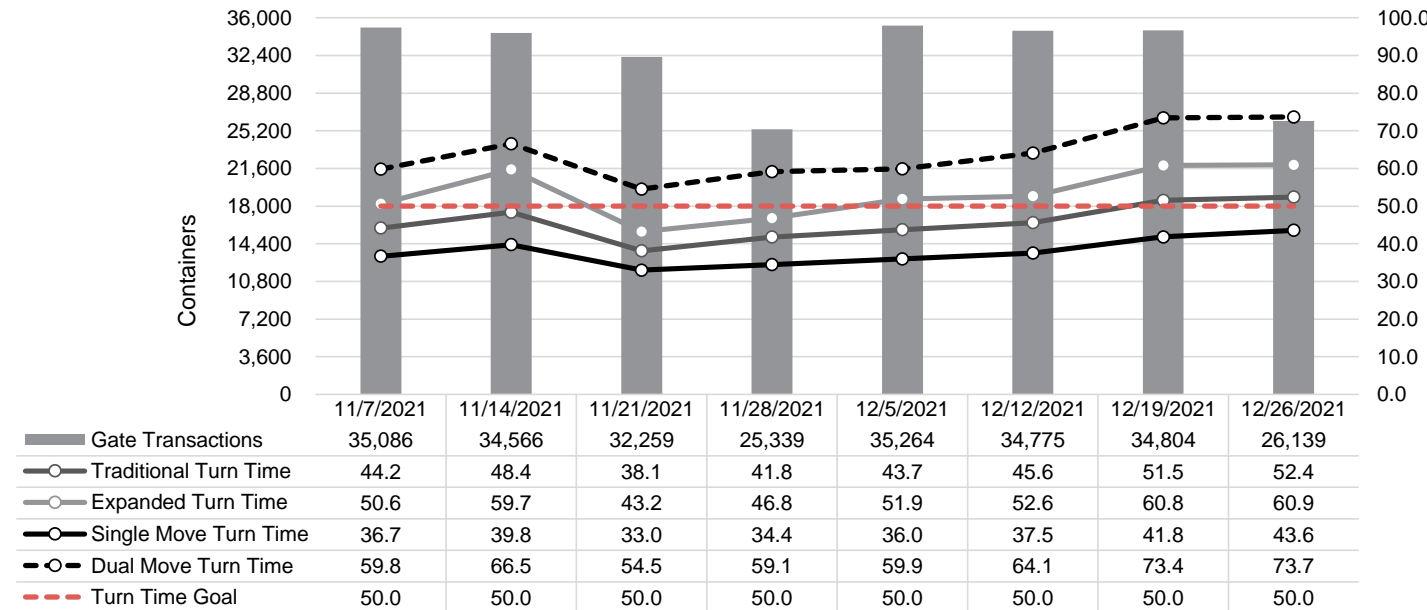

Port of Virginia Weekly Metrics

Gate Transactions

NIT Gate Transactions

VIG Gate Transactions

POV Gate Transactions

PPCY Gate Transactions

Please note: PPCY Gate Transactions are not included with POV Gate Transaction counts

Truck Reservation System and Hourly Transactions

NIT Truck Reservation Statistics

VIG Truck Reservation Statistics

POV Truck Reservation Statistics

POV Weekly Transactions by Terminal and Hour

Gate Containers and Dwell