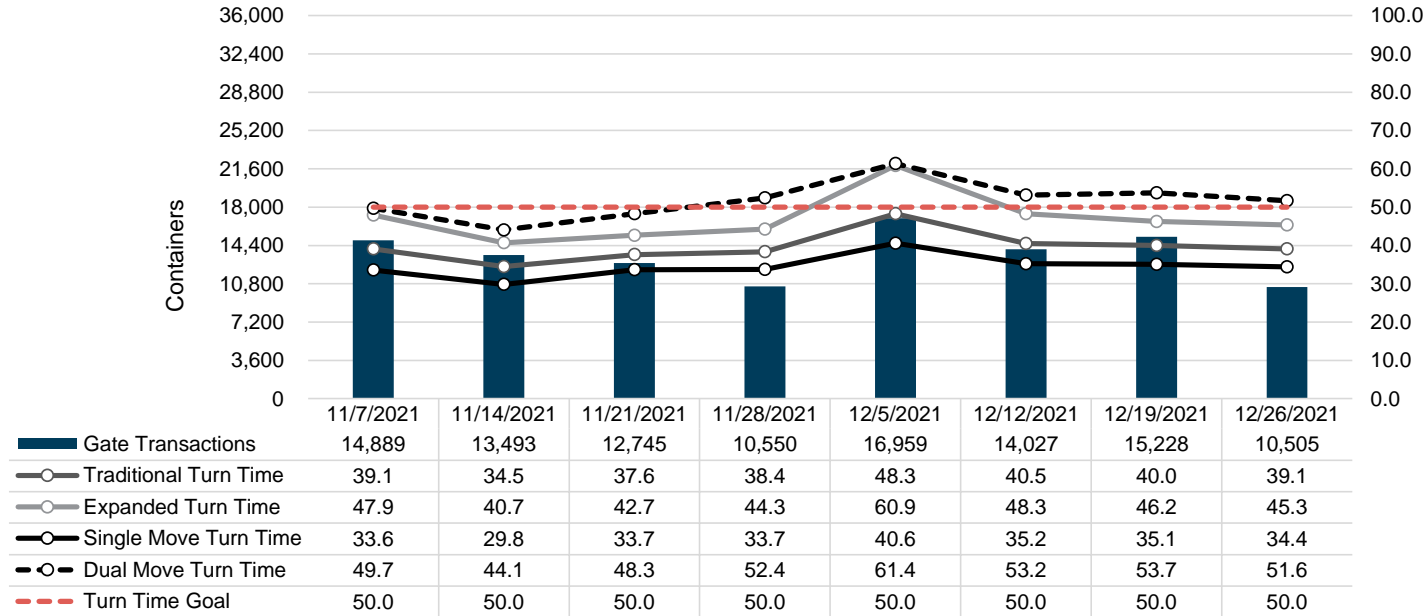

Port of Virginia Weekly Metrics

Gate Transactions

NIT Gate Transactions

VIG Gate Transactions

POV Gate Transactions

PPCY Gate Transactions

Please note: PPCY Gate Transactions are not included with POV Gate Transaction counts

Truck Reservation System and Hourly Transactions

NIT Truck Reservation Statistics

VIG Truck Reservation Statistics

POV Truck Reservation Statistics

POV Weekly Transactions by Terminal and Hour

Gate Containers and Dwell