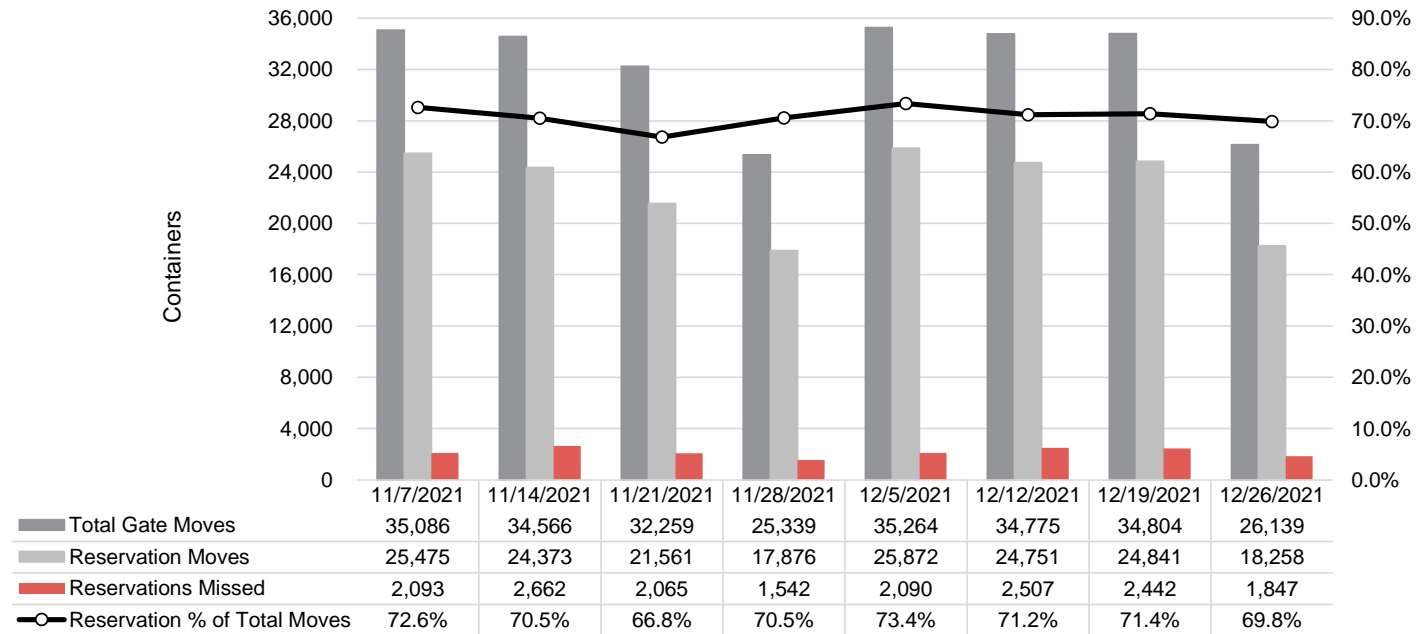

Port of Virginia Weekly Metrics

Gate Transactions

NIT Gate Transactions

VIG Gate Transactions

POV Gate Transactions

PPCY Gate Transactions

Please note: PPCY Gate Transactions are not included with POV Gate Transaction counts

Truck Reservation System and Hourly Transactions

NIT Truck Reservation Statistics

VIG Truck Reservation Statistics

POV Truck Reservation Statistics

POV Weekly Transactions by Terminal and Hour

Gate Containers and Dwell

NIT Gate Containers and Dwell

VIG Gate Containers and Dwell

Gate Transactions

POV Gate Containers and Dwell

Rail Containers and Dwell

NIT Rail Containers and Dwell

VIG Rail Containers and Dwell

Rail Containers