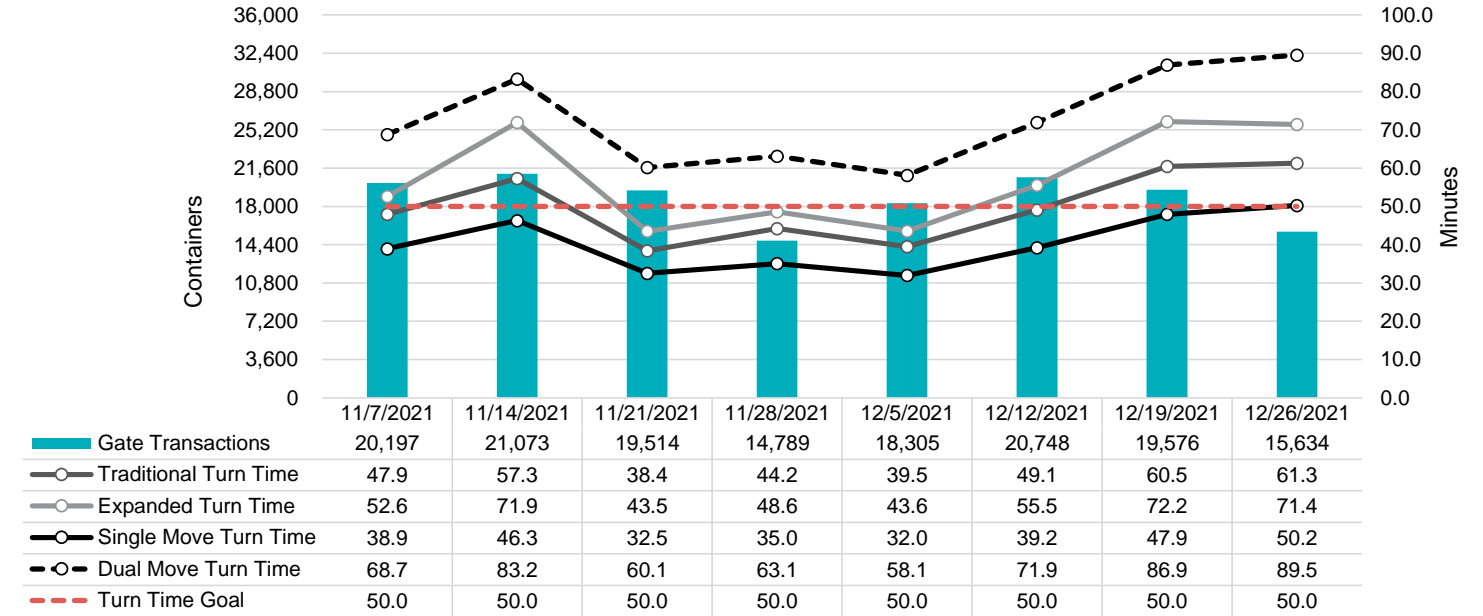

Port of Virginia Weekly Metrics

Gate Transactions

NIT Gate Transactions

VIG Gate Transactions

POV Gate Transactions

PPCY Gate Transactions

Please note: PPCY Gate Transactions are not included with POV Gate Transaction counts

Truck Reservation System and Hourly Transactions

NIT Truck Reservation Statistics

VIG Truck Reservation Statistics

POV Truck Reservation Statistics

POV Weekly Transactions by Terminal and Hour

Gate Containers and Dwell