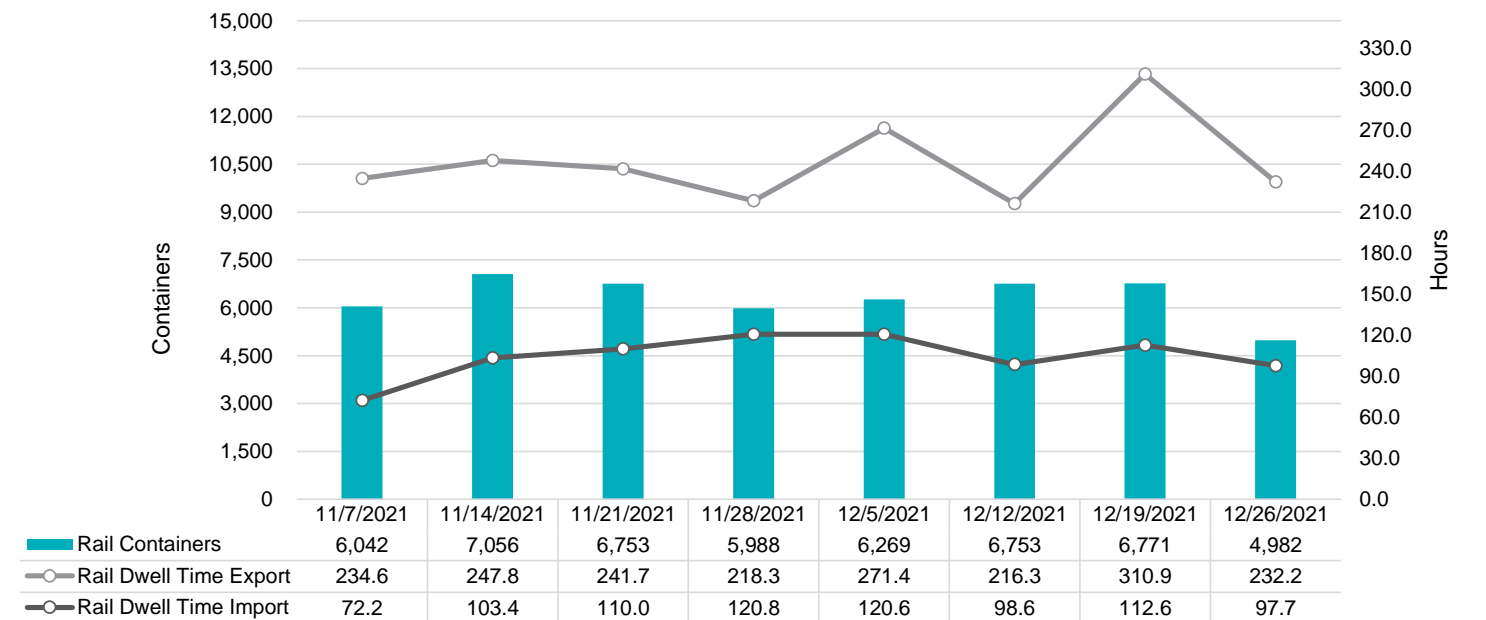

Truck Reservation System and Hourly Transactions

NIT Truck Reservation Statistics

VIG Truck Reservation Statistics

POV Truck Reservation Statistics

POV Weekly Transactions by Terminal and Hour

Gate Containers and Dwell

NIT Gate Containers and Dwell

VIG Gate Containers and Dwell

Gate Transactions

POV Gate Containers and Dwell

Rail Containers and Dwell

NIT Rail Containers and Dwell

VIG Rail Containers and Dwell

Rail Containers