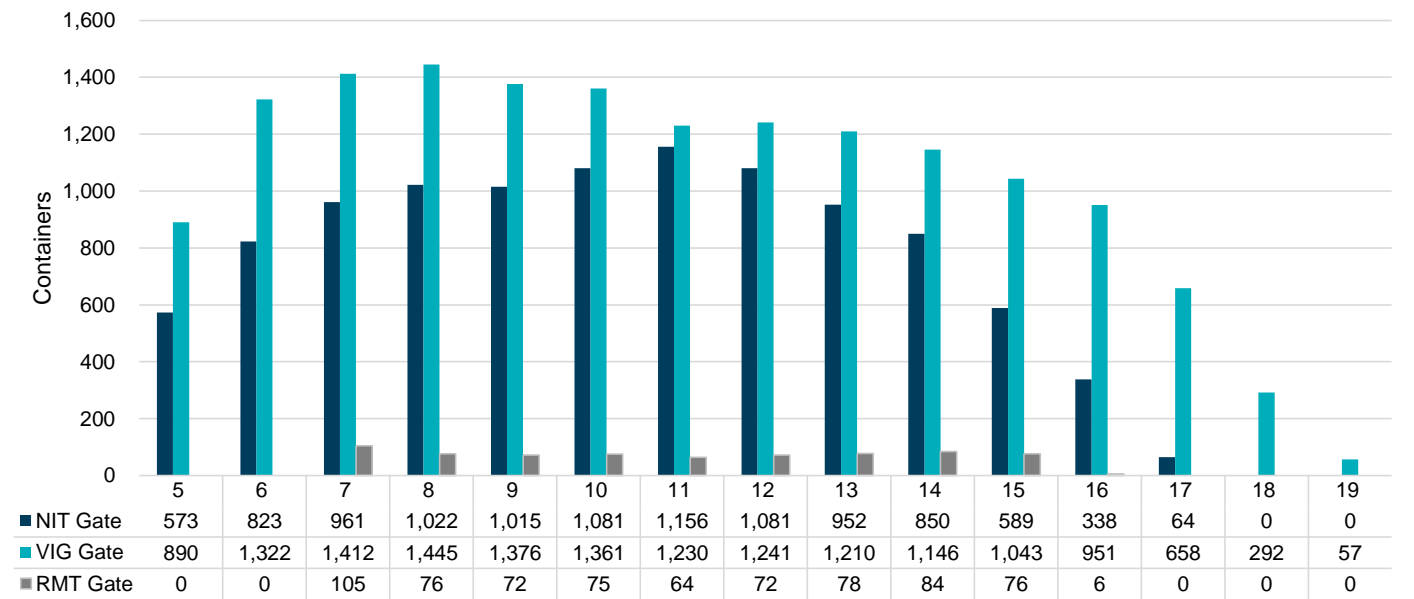

Port of Virginia Weekly Metrics

Gate Transactions

NIT Gate Transactions

VIG Gate Transactions

POV Gate Transactions

PPCY Gate Transactions

Please note: PPCY Gate Transactions are not included with POV Gate Transaction counts

Truck Reservation System and Hourly Transactions

NIT Truck Reservation Statistics

VIG Truck Reservation Statistics

POV Truck Reservation Statistics

POV Weekly Transactions by Terminal and Hour

Gate Containers and Dwell

NIT Gate Containers and Dwell

VIG Gate Containers and Dwell

Gate Transactions

POV Gate Containers and Dwell

Rail Containers and Dwell

NIT Rail Containers and Dwell

VIG Rail Containers and Dwell

Rail Containers