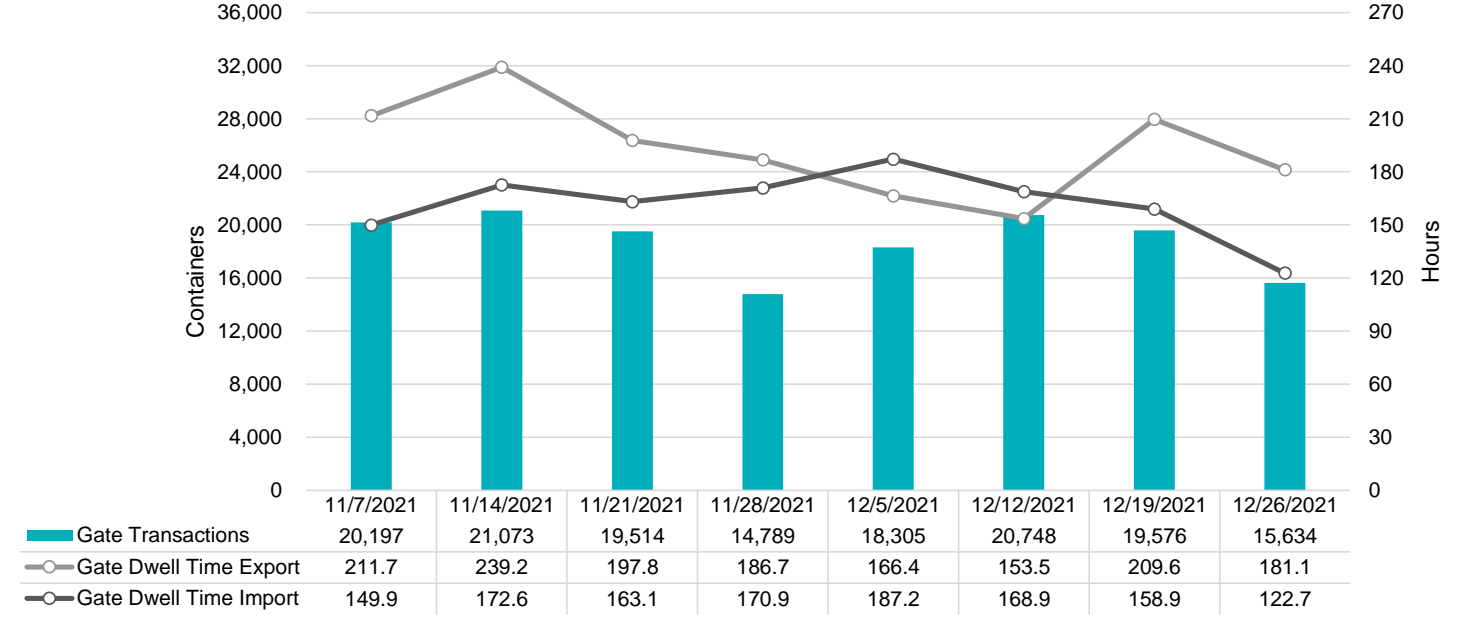

VIG Gate Containers and Dwell