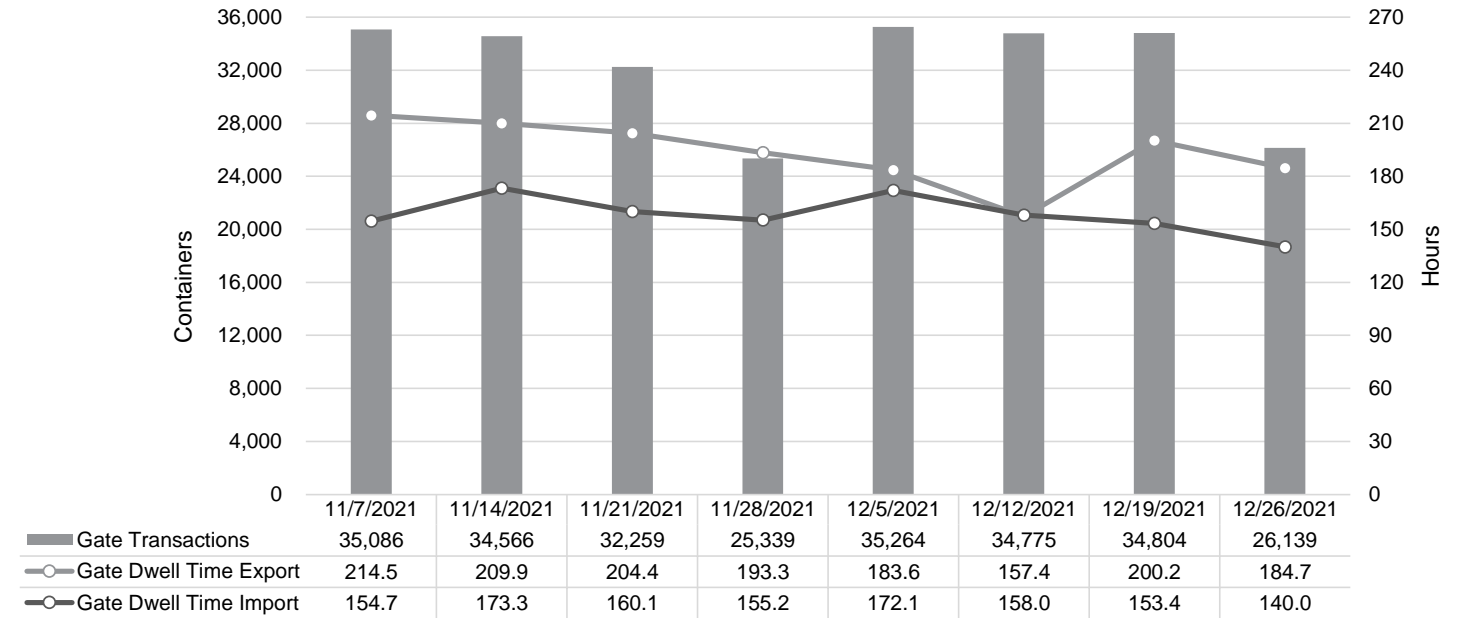

Truck Reservation System and Hourly Transactions

NIT Truck Reservation Statistics

VIG Truck Reservation Statistics

POV Truck Reservation Statistics

POV Weekly Transactions by Terminal and Hour

Gate Containers and Dwell

NIT Gate Containers and Dwell

VIG Gate Containers and Dwell

Gate Transactions

POV Gate Containers and Dwell

Rail Containers and Dwell

NIT Rail Containers and Dwell

VIG Rail Containers and Dwell

Rail Containers