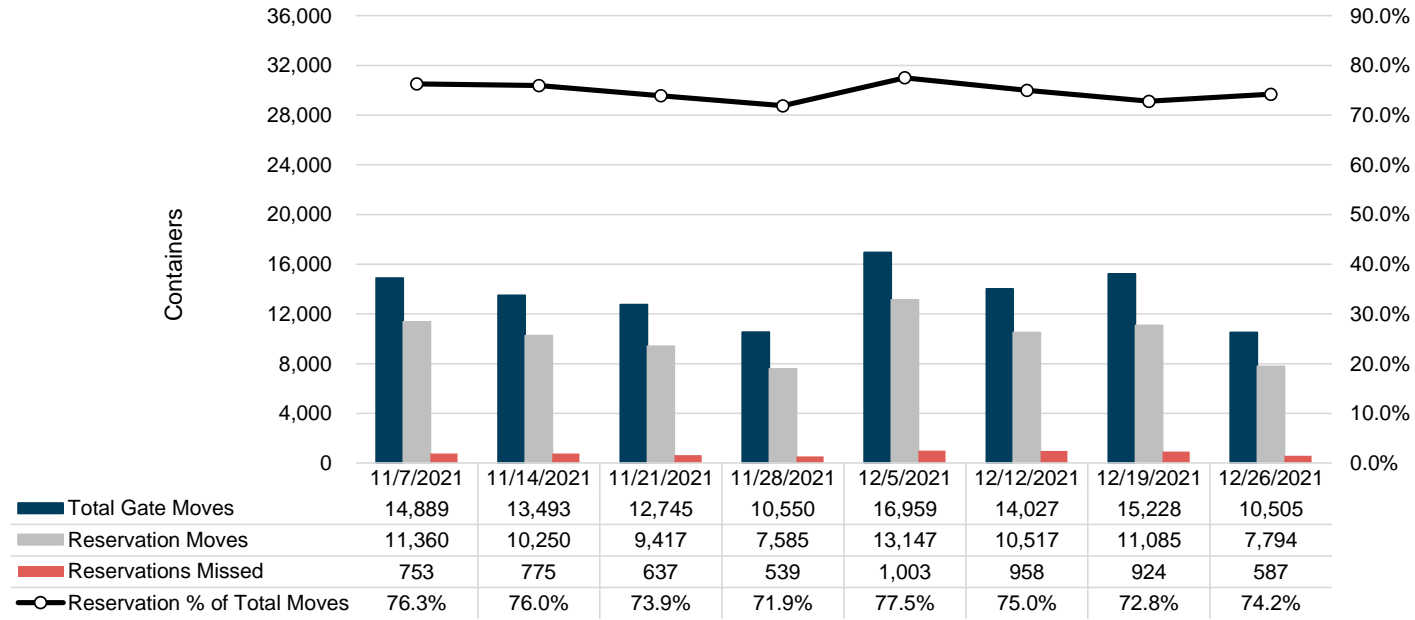

Port of Virginia Weekly Metrics

Gate Transactions

NIT Gate Transactions

VIG Gate Transactions

POV Gate Transactions

PPCY Gate Transactions

Please note: PPCY Gate Transactions are not included with POV Gate Transaction counts

Truck Reservation System and Hourly Transactions

NIT Truck Reservation Statistics

VIG Truck Reservation Statistics

POV Truck Reservation Statistics

POV Weekly Transactions by Terminal and Hour

Gate Containers and Dwell