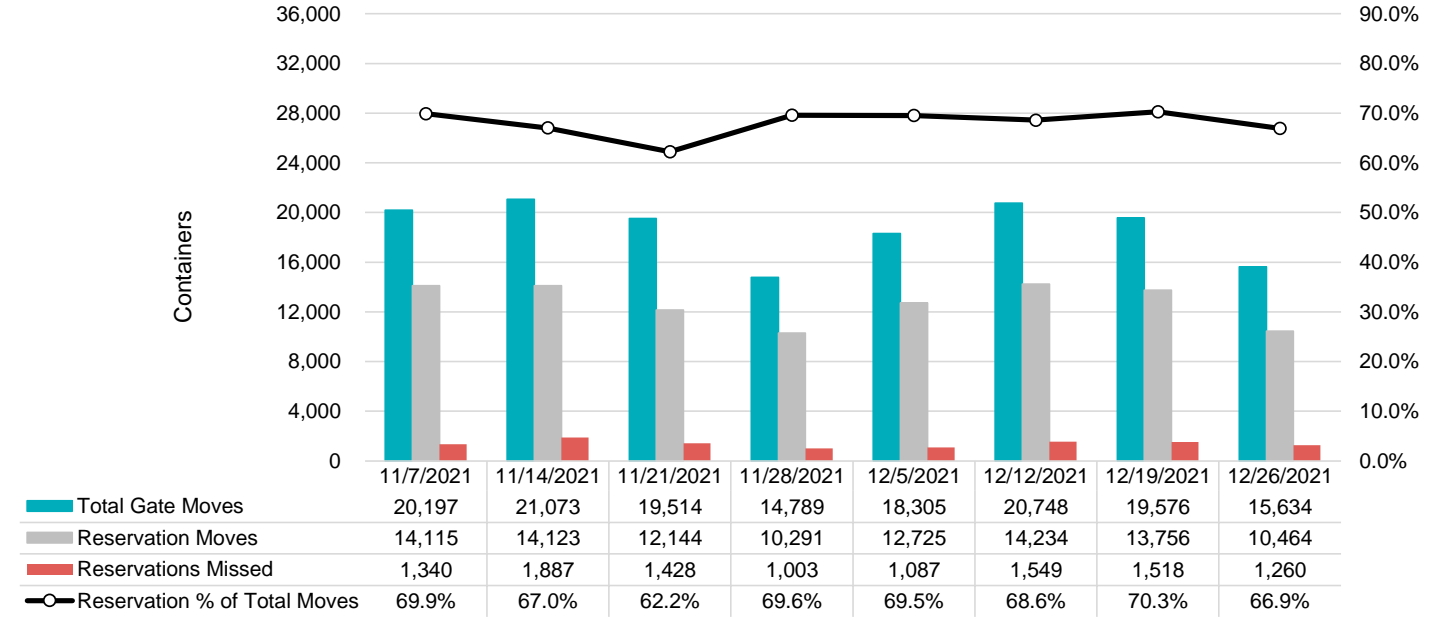

Port of Virginia Weekly Metrics

Gate Transactions

NIT Gate Transactions

VIG Gate Transactions

POV Gate Transactions

PPCY Gate Transactions

Please note: PPCY Gate Transactions are not included with POV Gate Transaction counts

Truck Reservation System and Hourly Transactions

NIT Truck Reservation Statistics

VIG Truck Reservation Statistics

POV Truck Reservation Statistics

POV Weekly Transactions by Terminal and Hour

Gate Containers and Dwell