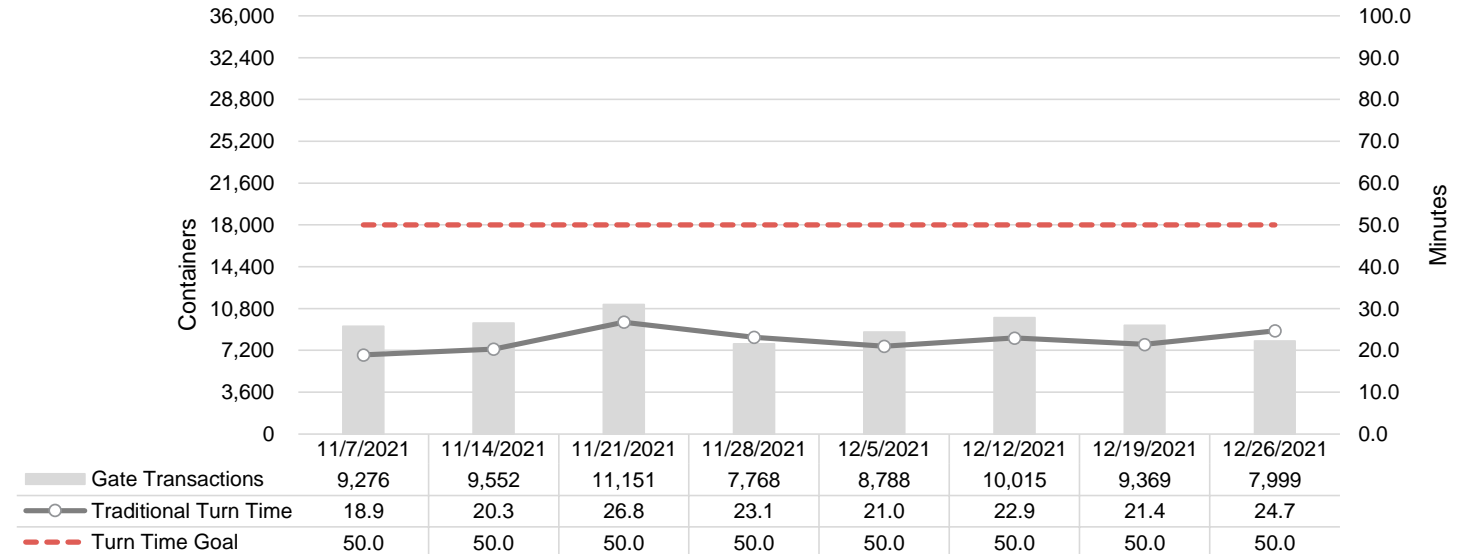

Port of Virginia Weekly Metrics

Gate Transactions

NIT Gate Transactions

VIG Gate Transactions

POV Gate Transactions

PPCY Gate Transactions

Please note: PPCY Gate Transactions are not included with POV Gate Transaction counts

Truck Reservation System and Hourly Transactions

NIT Truck Reservation Statistics

VIG Truck Reservation Statistics

POV Truck Reservation Statistics

POV Weekly Transactions by Terminal and Hour

Gate Containers and Dwell