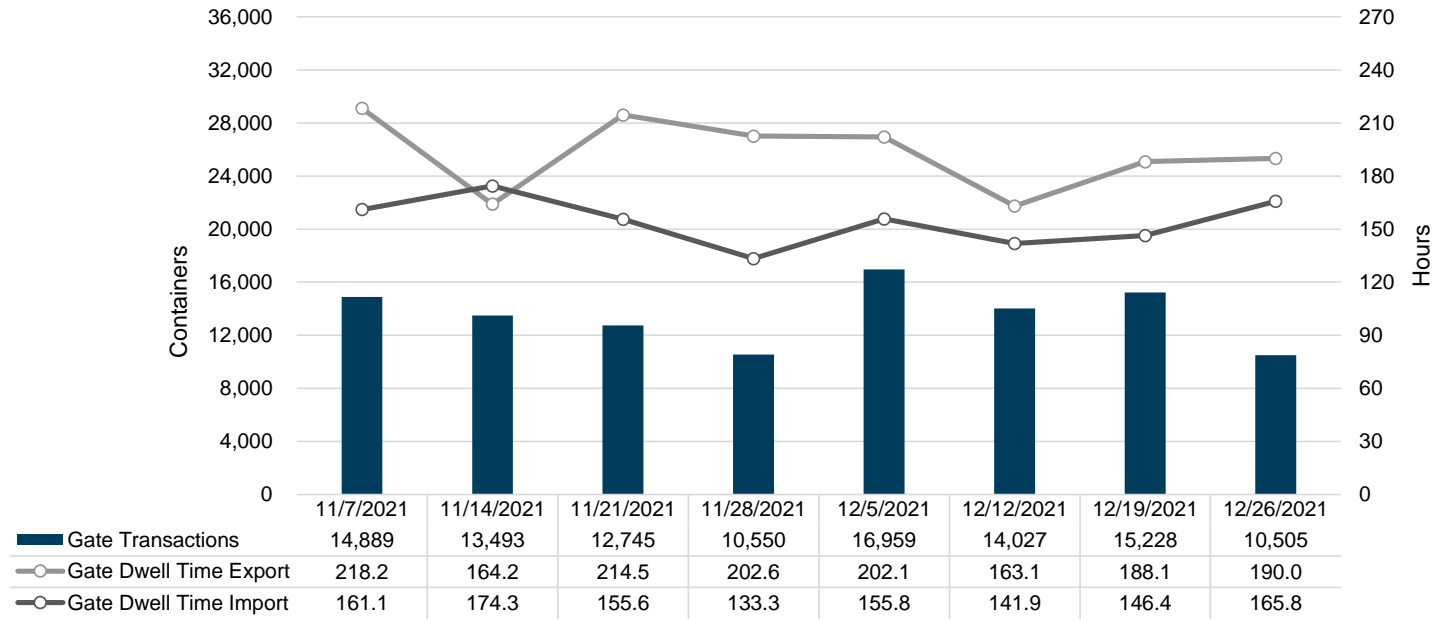

Gate Containers and Dwell

NIT Gate Containers and Dwell