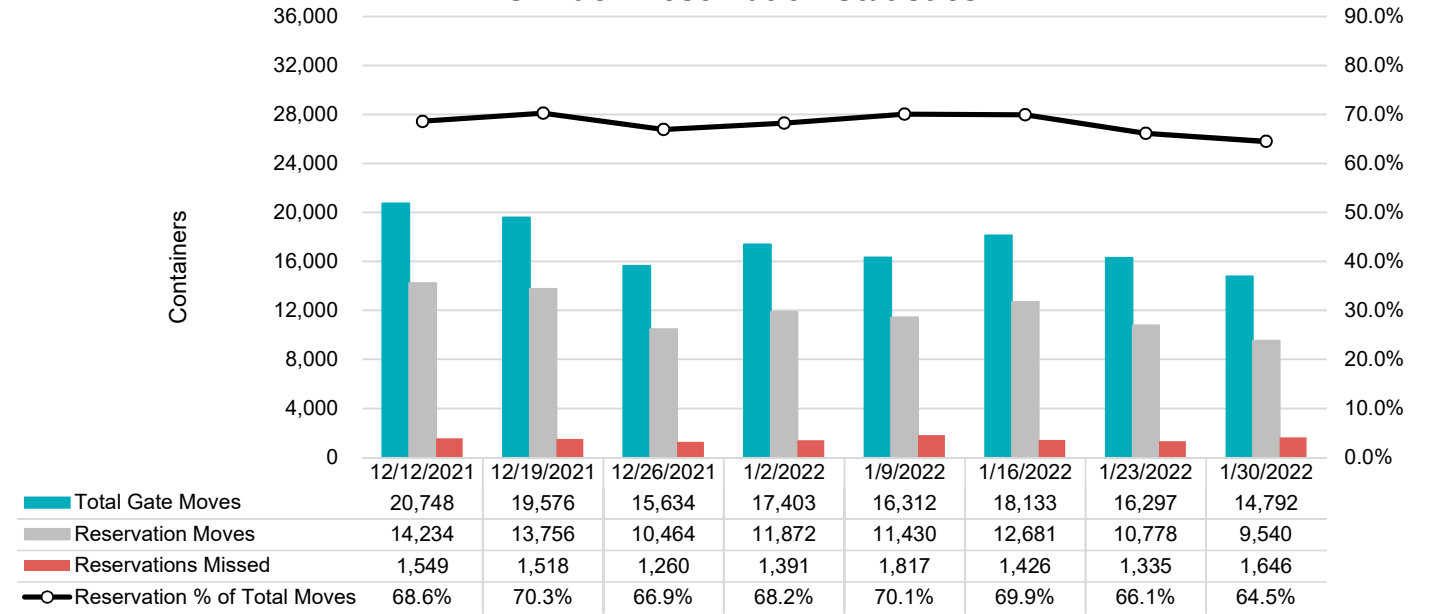

Port of Virginia Weekly Metrics

Gate Transactions

NIT Gate Transactions

VIG Gate Transactions

POV Gate Transactions

PPCY Gate Transactions

Please note: PPCY Gate Transactions are not included with POV Gate Transaction counts

Truck Reservation System and Hourly Transactions

NIT Truck Reservation Statistics

VIG Truck Reservation Statistics

POV Truck Reservation Statistics

POV Weekly Transactions by Terminal and Hour

Gate Containers and Dwell