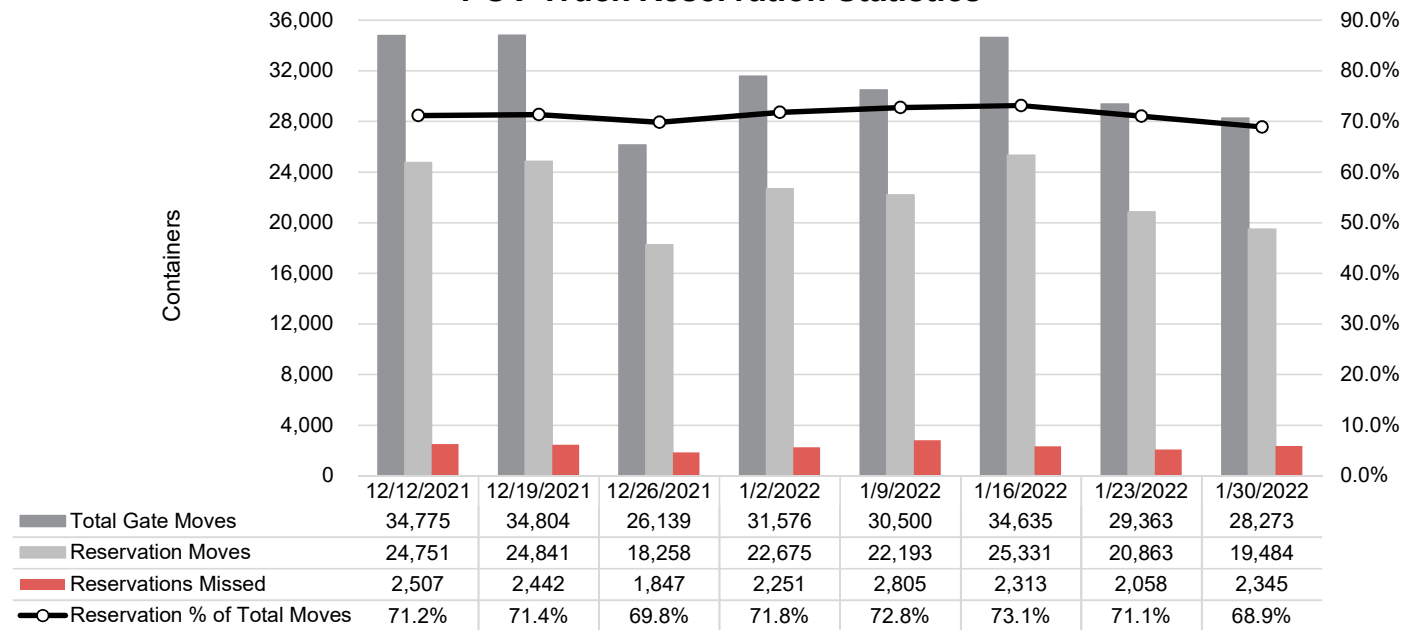

Port of Virginia Weekly Metrics

Gate Transactions

NIT Gate Transactions

VIG Gate Transactions

POV Gate Transactions

PPCY Gate Transactions

Please note: PPCY Gate Transactions are not included with POV Gate Transaction counts

Truck Reservation System and Hourly Transactions

NIT Truck Reservation Statistics

VIG Truck Reservation Statistics

POV Truck Reservation Statistics

POV Weekly Transactions by Terminal and Hour

Gate Containers and Dwell

NIT Gate Containers and Dwell

VIG Gate Containers and Dwell

Gate Transactions

POV Gate Containers and Dwell

Rail Containers and Dwell

NIT Rail Containers and Dwell

VIG Rail Containers and Dwell

Rail Containers