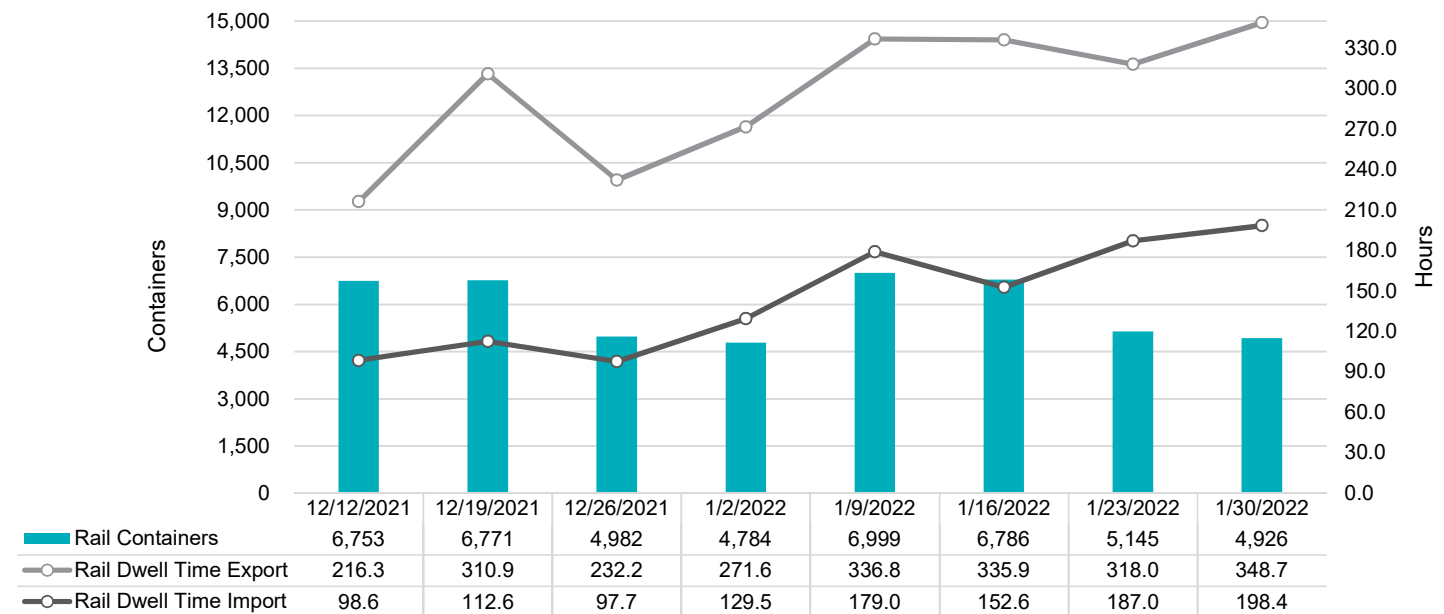

Truck Reservation System and Hourly Transactions

NIT Truck Reservation Statistics

VIG Truck Reservation Statistics

POV Truck Reservation Statistics

POV Weekly Transactions by Terminal and Hour

Gate Containers and Dwell

NIT Gate Containers and Dwell

VIG Gate Containers and Dwell

Gate Transactions

POV Gate Containers and Dwell

Rail Containers and Dwell

NIT Rail Containers and Dwell

VIG Rail Containers and Dwell

Rail Containers