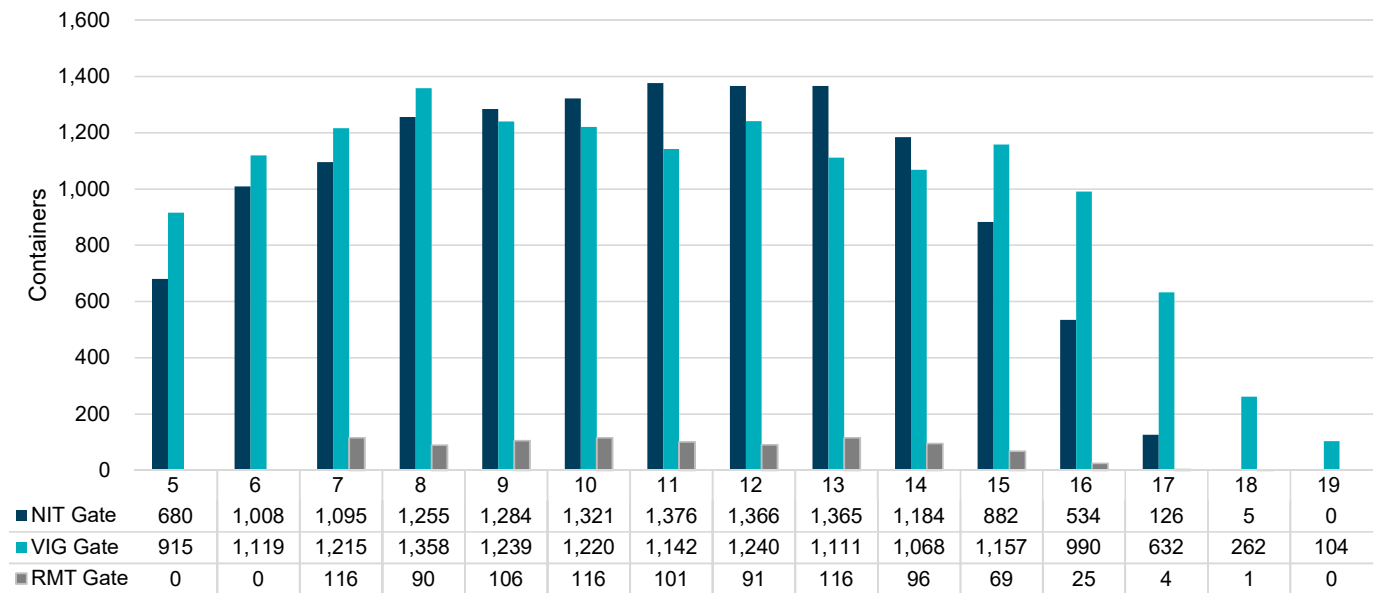

Port of Virginia Weekly Metrics

Gate Transactions

NIT Gate Transactions

VIG Gate Transactions

POV Gate Transactions

PPCY Gate Transactions

Please note: PPCY Gate Transactions are not included with POV Gate Transaction counts

Truck Reservation System and Hourly Transactions

NIT Truck Reservation Statistics

VIG Truck Reservation Statistics

POV Truck Reservation Statistics

POV Weekly Transactions by Terminal and Hour

Gate Containers and Dwell

NIT Gate Containers and Dwell

VIG Gate Containers and Dwell

Gate Transactions

POV Gate Containers and Dwell

Rail Containers and Dwell

NIT Rail Containers and Dwell

VIG Rail Containers and Dwell

Rail Containers