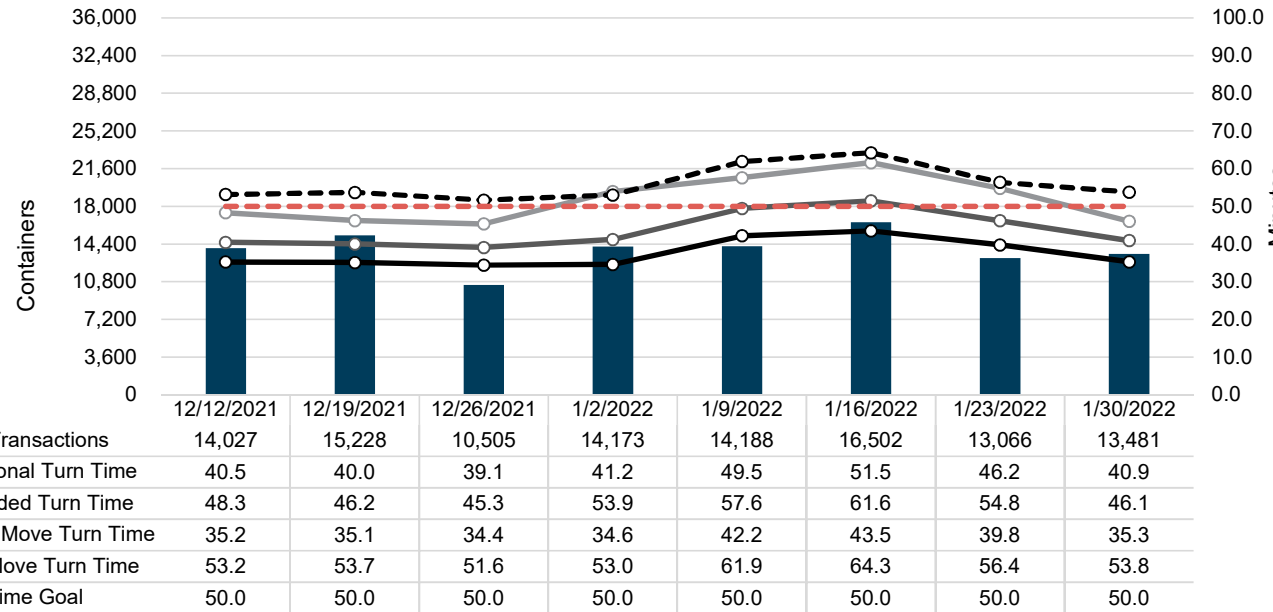

Port of Virginia Weekly Metrics

Gate Transactions

NIT Gate Transactions

VIG Gate Transactions

POV Gate Transactions

PPCY Gate Transactions

Please note: PPCY Gate Transactions are not included with POV Gate Transaction counts

Truck Reservation System and Hourly Transactions

NIT Truck Reservation Statistics

VIG Truck Reservation Statistics

POV Truck Reservation Statistics

POV Weekly Transactions by Terminal and Hour

Gate Containers and Dwell