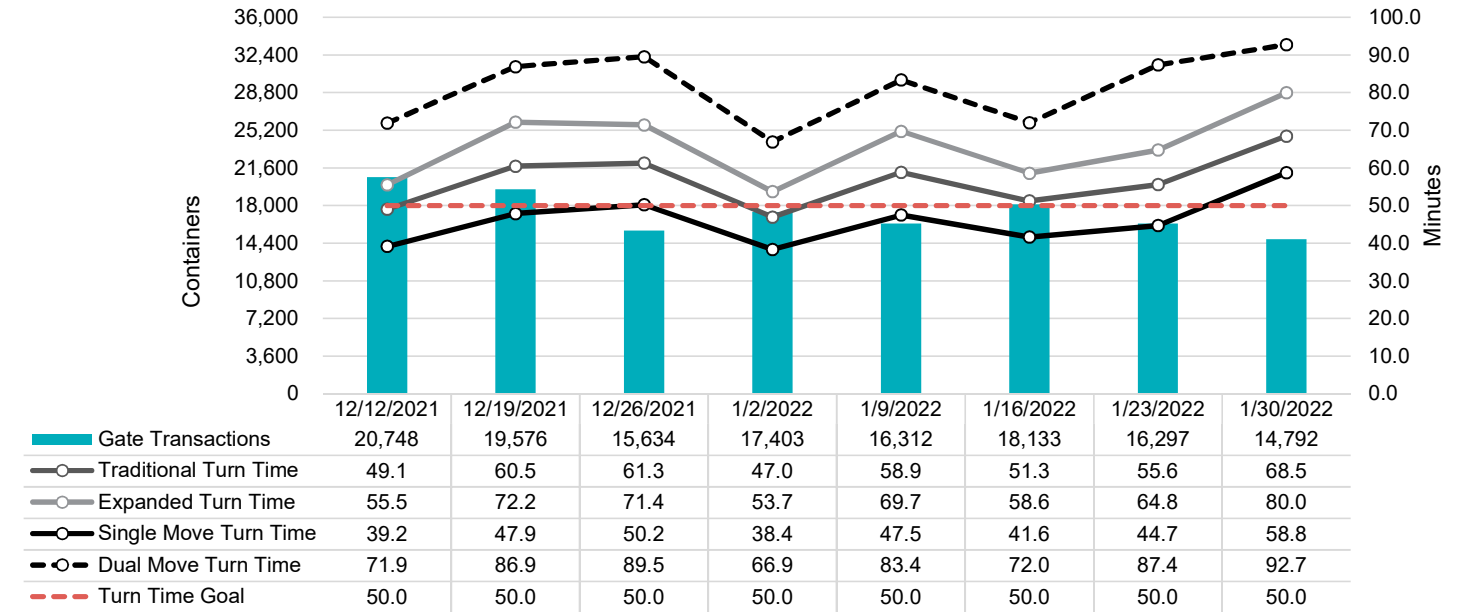

Port of Virginia Weekly Metrics

Gate Transactions

NIT Gate Transactions

VIG Gate Transactions

POV Gate Transactions

PPCY Gate Transactions

Please note: PPCY Gate Transactions are not included with POV Gate Transaction counts

Truck Reservation System and Hourly Transactions

NIT Truck Reservation Statistics

VIG Truck Reservation Statistics

POV Truck Reservation Statistics

POV Weekly Transactions by Terminal and Hour

Gate Containers and Dwell