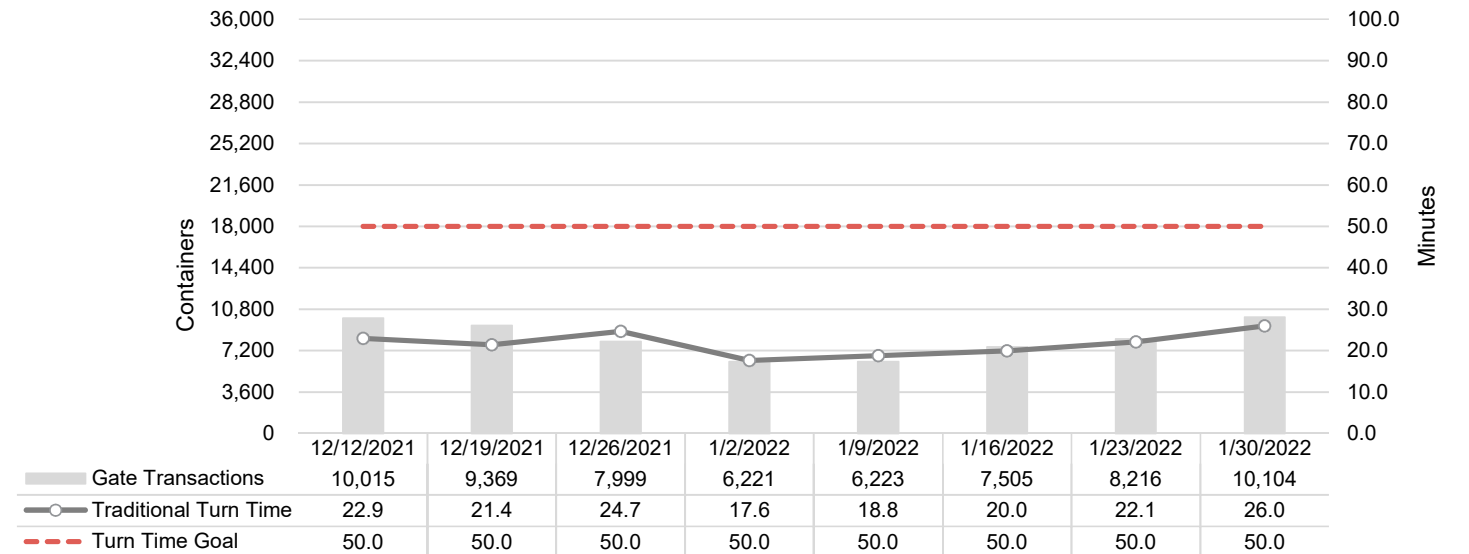

Port of Virginia Weekly Metrics

Gate Transactions

NIT Gate Transactions

VIG Gate Transactions

POV Gate Transactions

PPCY Gate Transactions

Please note: PPCY Gate Transactions are not included with POV Gate Transaction counts

Truck Reservation System and Hourly Transactions

NIT Truck Reservation Statistics

VIG Truck Reservation Statistics

POV Truck Reservation Statistics

POV Weekly Transactions by Terminal and Hour

Gate Containers and Dwell