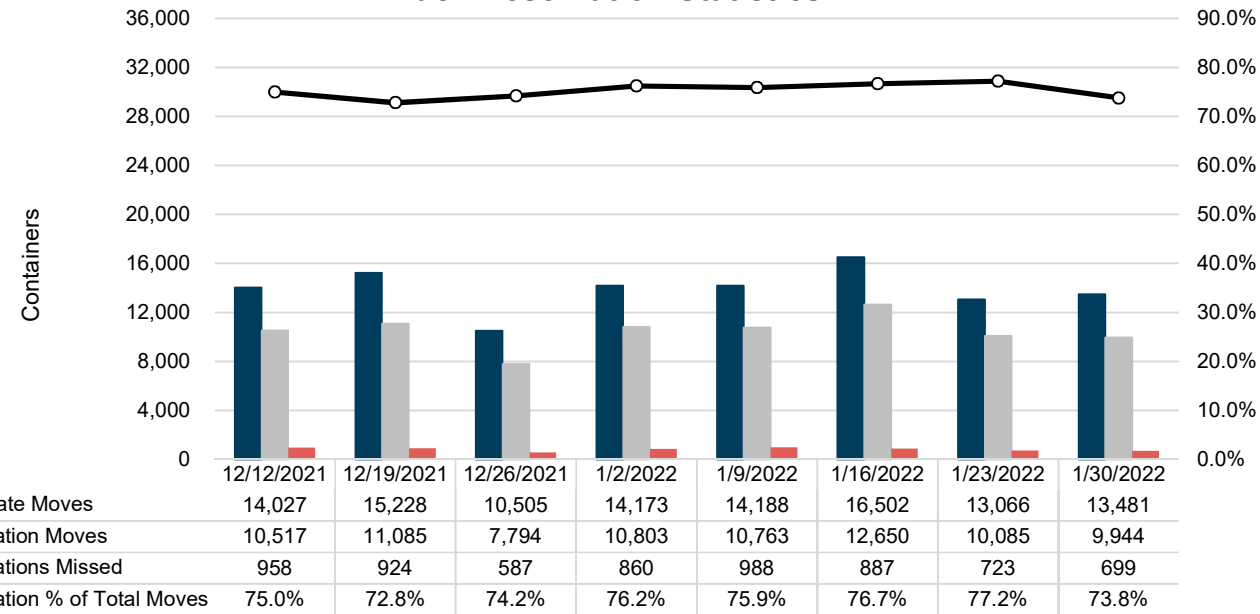

Port of Virginia Weekly Metrics

Gate Transactions

NIT Gate Transactions

VIG Gate Transactions

POV Gate Transactions

PPCY Gate Transactions

Please note: PPCY Gate Transactions are not included with POV Gate Transaction counts

Truck Reservation System and Hourly Transactions

NIT Truck Reservation Statistics

VIG Truck Reservation Statistics

POV Truck Reservation Statistics

POV Weekly Transactions by Terminal and Hour

Gate Containers and Dwell