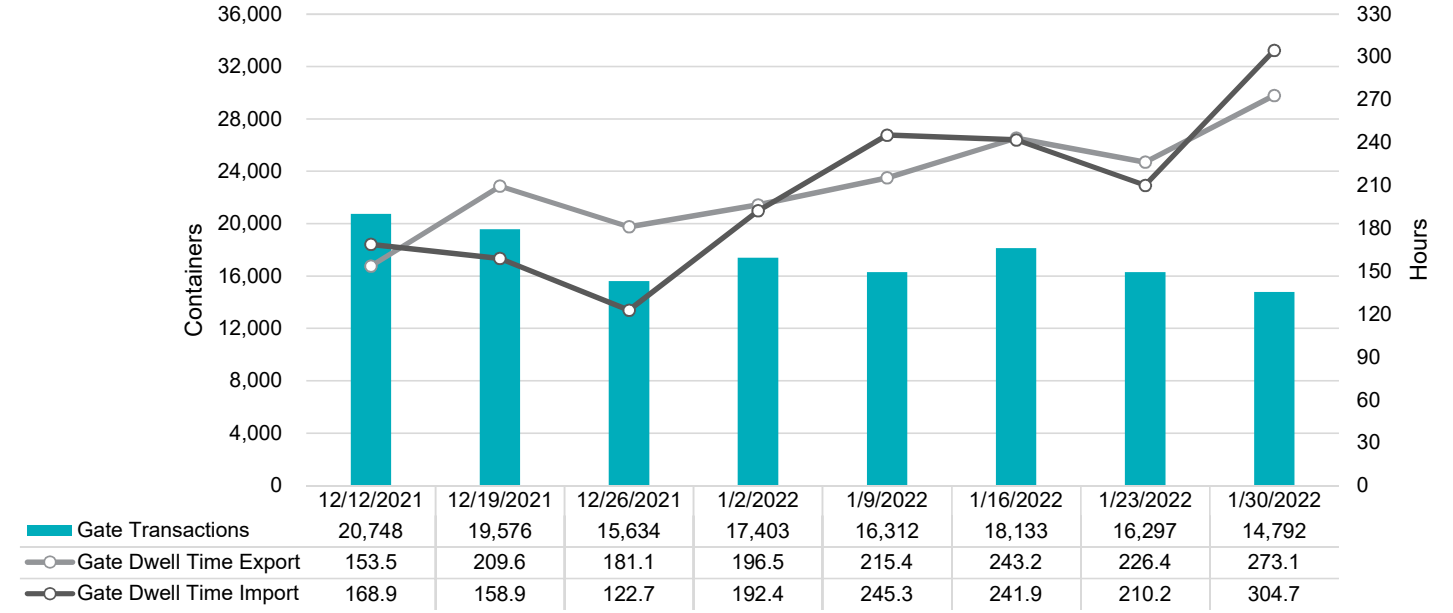

VIG Gate Containers and Dwell