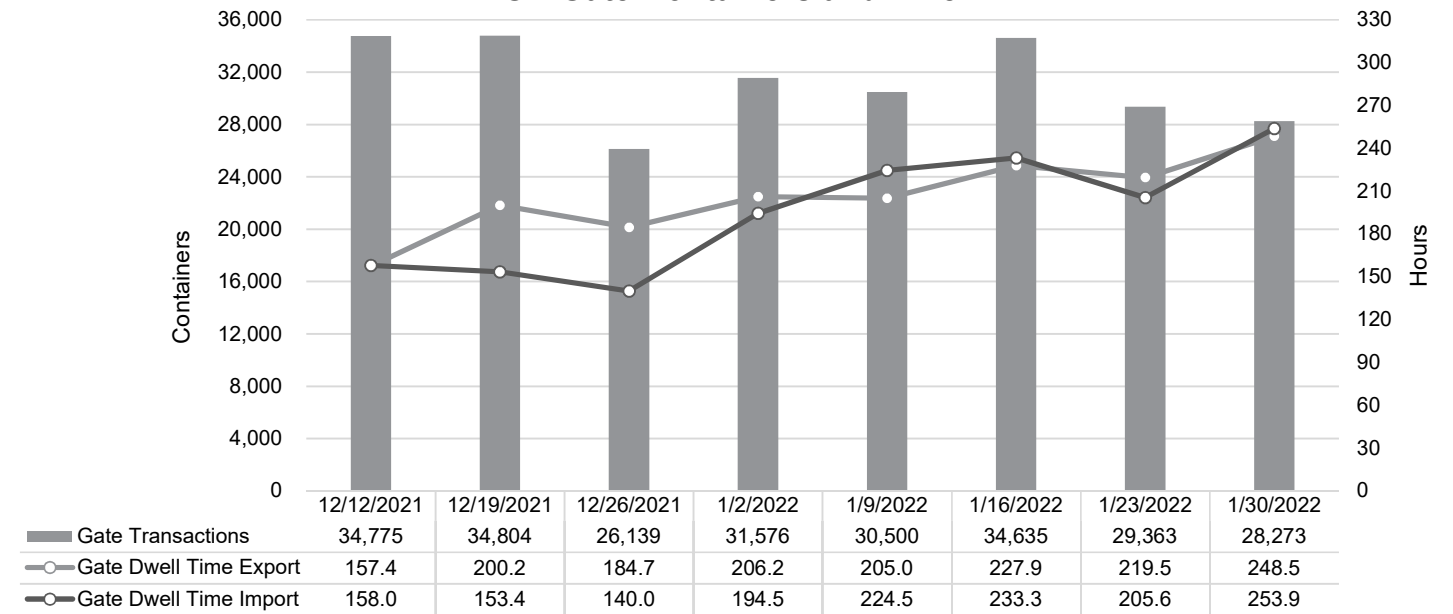

Truck Reservation System and Hourly Transactions

NIT Truck Reservation Statistics

VIG Truck Reservation Statistics

POV Truck Reservation Statistics

POV Weekly Transactions by Terminal and Hour

Gate Containers and Dwell

NIT Gate Containers and Dwell

VIG Gate Containers and Dwell

Gate Transactions

POV Gate Containers and Dwell

Rail Containers and Dwell

NIT Rail Containers and Dwell

VIG Rail Containers and Dwell

Rail Containers