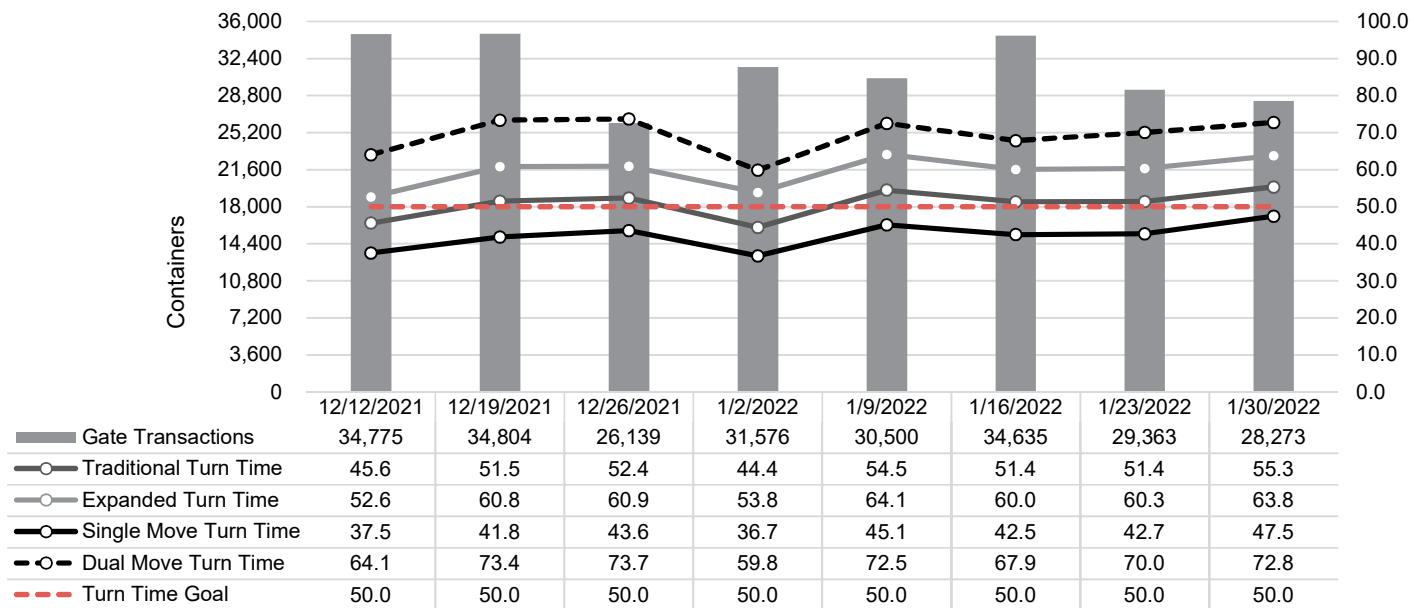

Port of Virginia Weekly Metrics

Gate Transactions

NIT Gate Transactions

VIG Gate Transactions

POV Gate Transactions

PPCY Gate Transactions

Please note: PPCY Gate Transactions are not included with POV Gate Transaction counts

Truck Reservation System and Hourly Transactions

NIT Truck Reservation Statistics

VIG Truck Reservation Statistics

POV Truck Reservation Statistics

POV Weekly Transactions by Terminal and Hour

Gate Containers and Dwell