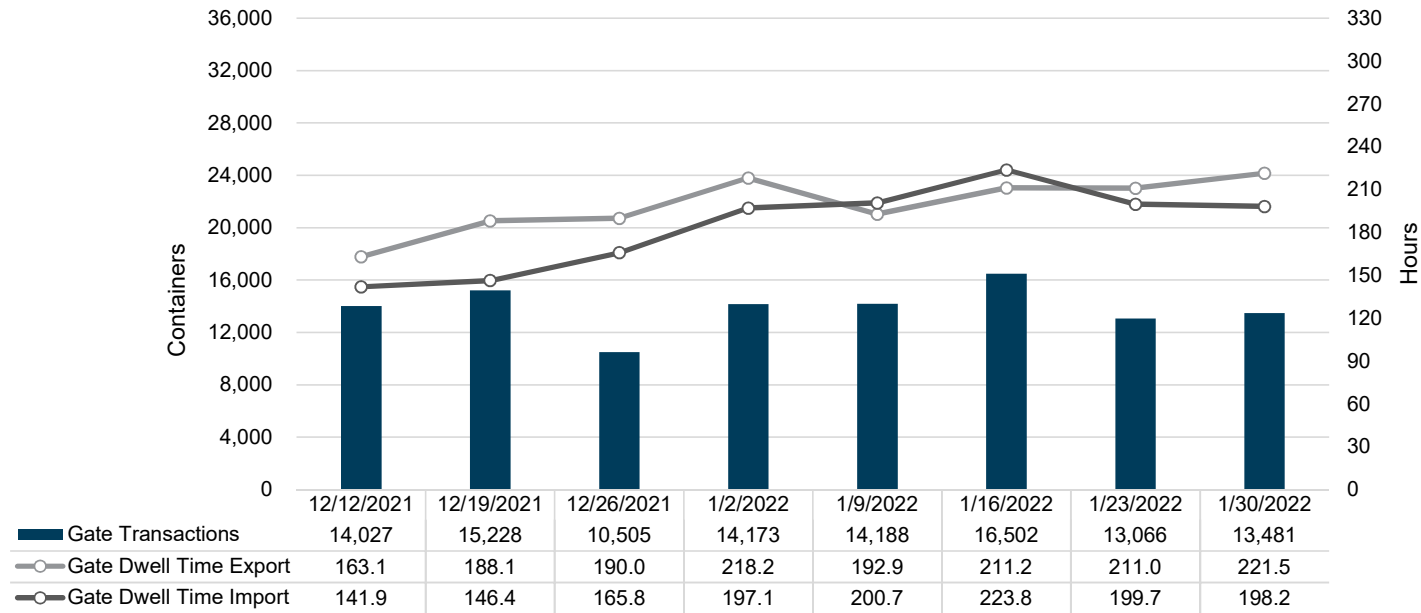

Gate Containers and Dwell

NIT Gate Containers and Dwell