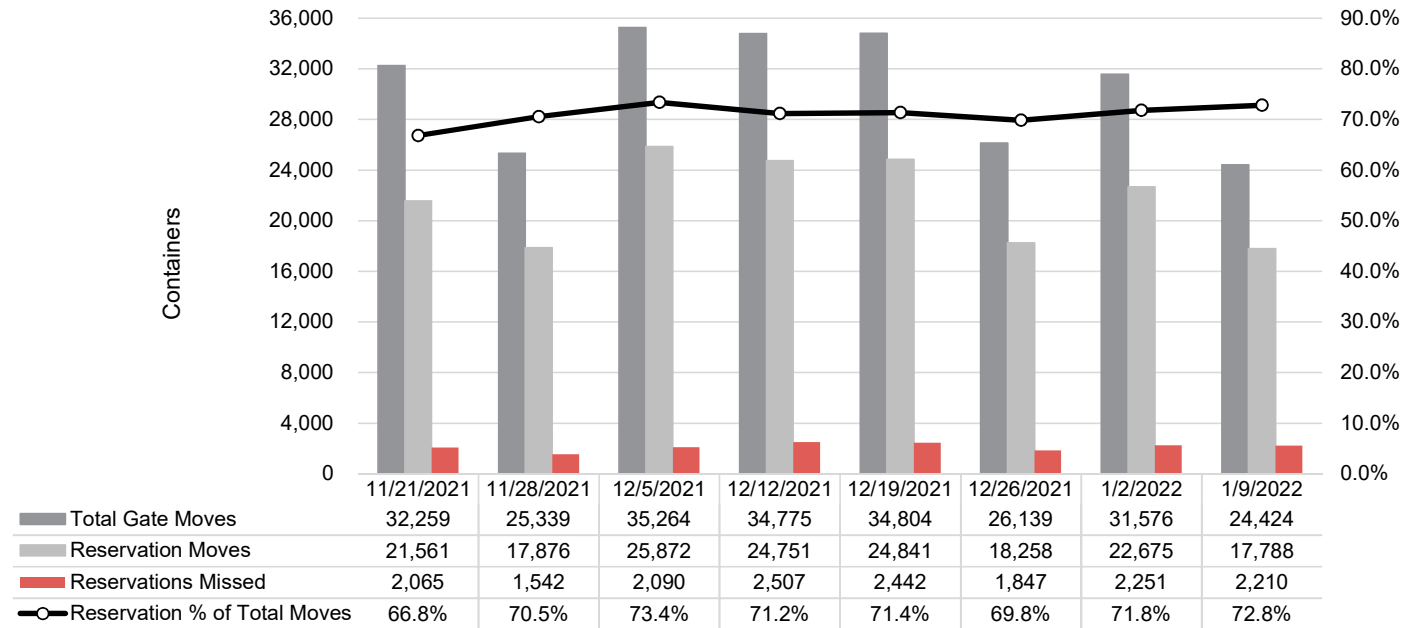

Port of Virginia Weekly Metrics

Gate Transactions

NIT Gate Transactions

VIG Gate Transactions

POV Gate Transactions

PPCY Gate Transactions

Please note: PPCY Gate Transactions are not included with POV Gate Transaction counts

Truck Reservation System and Hourly Transactions

NIT Truck Reservation Statistics

VIG Truck Reservation Statistics

POV Truck Reservation Statistics

POV Weekly Transactions by Terminal and Hour

Gate Containers and Dwell