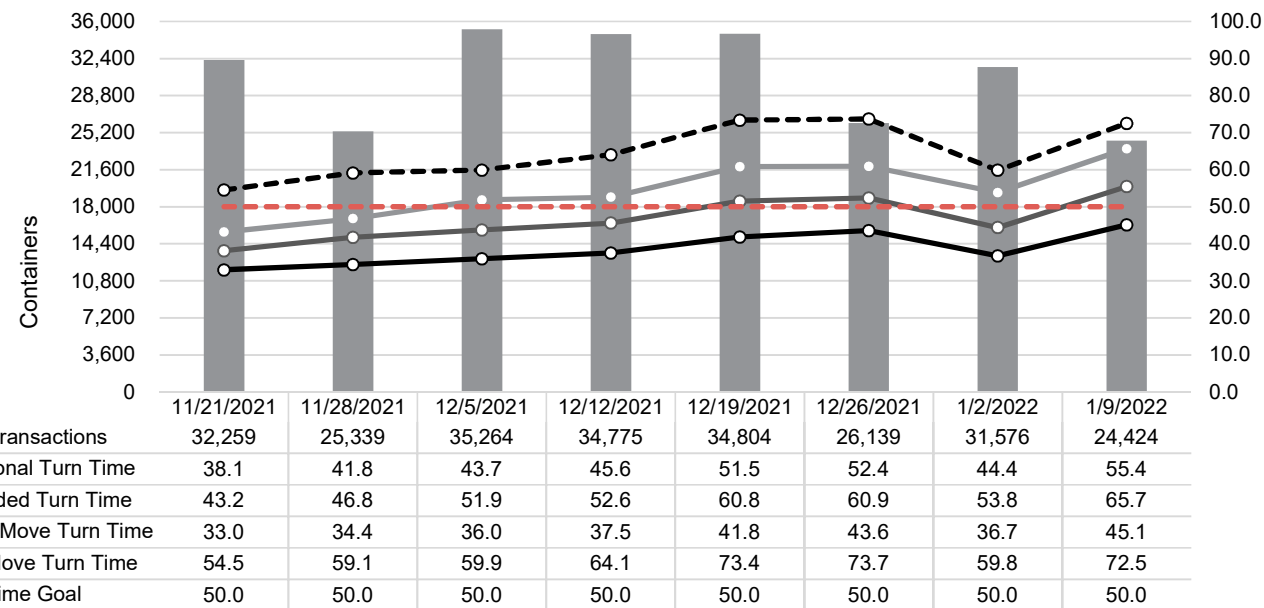

Port of Virginia Weekly Metrics

Gate Transactions

NIT Gate Transactions

VIG Gate Transactions

POV Gate Transactions

PPCY Gate Transactions

Please note: PPCY Gate Transactions are not included with POV Gate Transaction counts

Truck Reservation System and Hourly Transactions

NIT Truck Reservation Statistics

VIG Truck Reservation Statistics

POV Truck Reservation Statistics

POV Weekly Transactions by Terminal and Hour

Gate Containers and Dwell