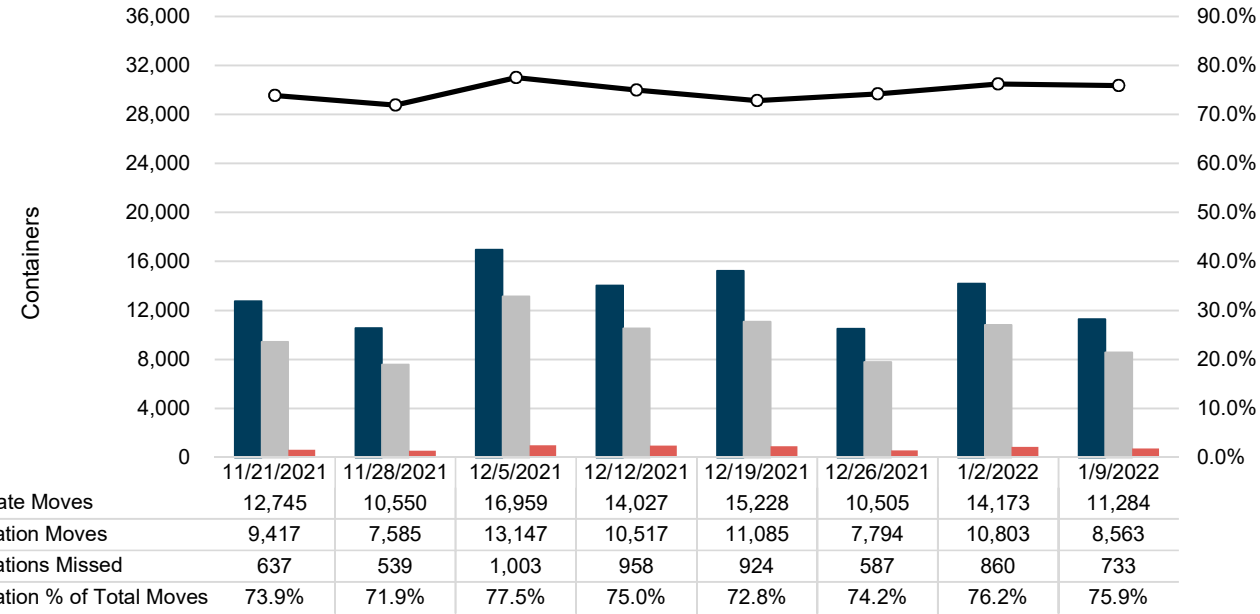

Port of Virginia Weekly Metrics

Gate Transactions

NIT Gate Transactions

VIG Gate Transactions

POV Gate Transactions

PPCY Gate Transactions

Please note: PPCY Gate Transactions are not included with POV Gate Transaction counts

Truck Reservation System and Hourly Transactions

NIT Truck Reservation Statistics

VIG Truck Reservation Statistics

POV Truck Reservation Statistics

POV Weekly Transactions by Terminal and Hour

Gate Containers and Dwell