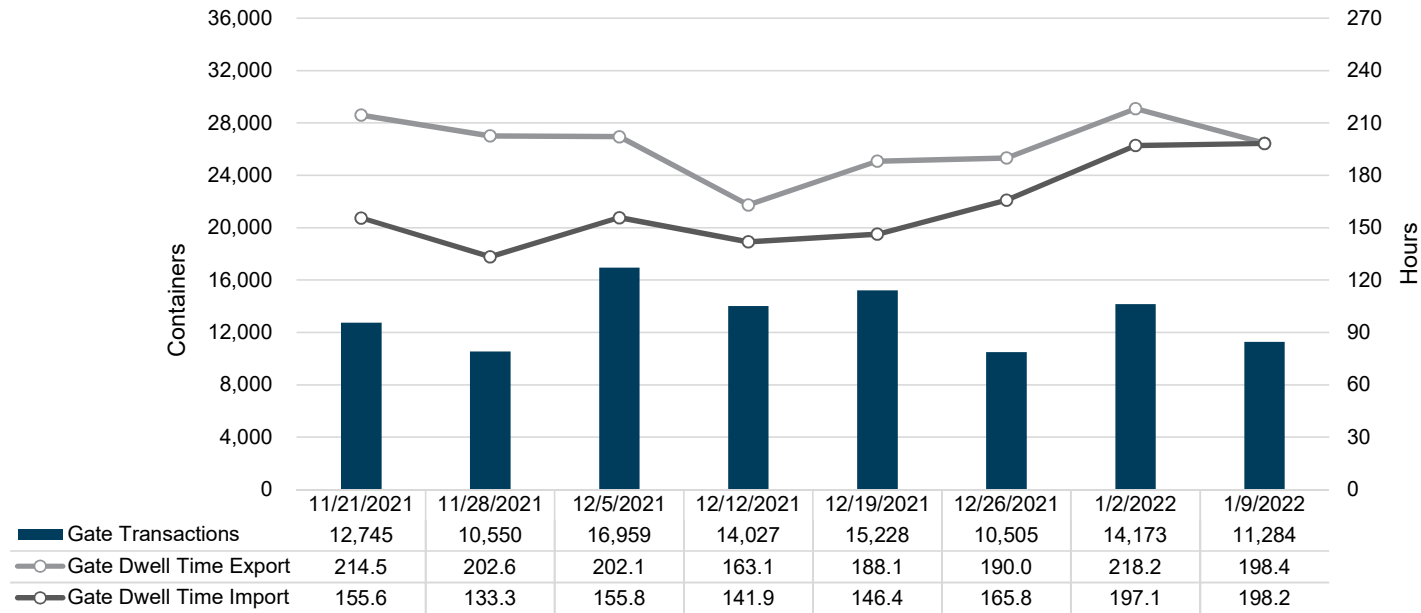

Gate Containers and Dwell

NIT Gate Containers and Dwell