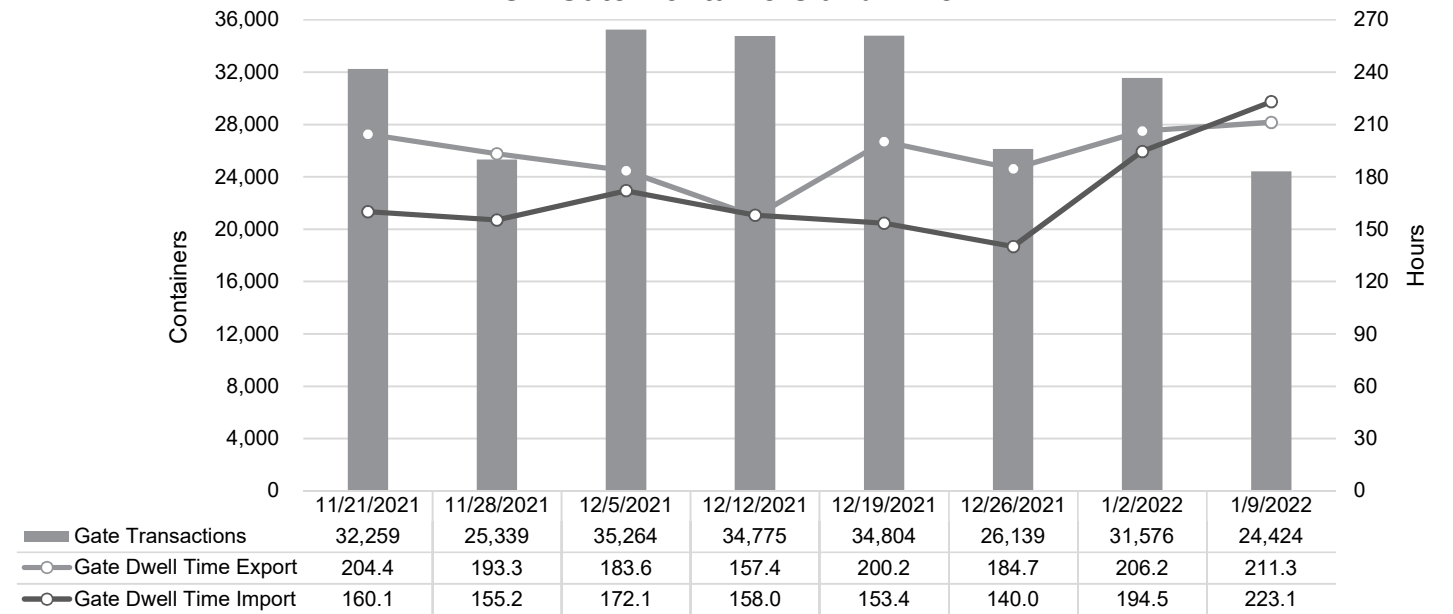

Truck Reservation System and Hourly Transactions

NIT Truck Reservation Statistics

VIG Truck Reservation Statistics

POV Truck Reservation Statistics

POV Weekly Transactions by Terminal and Hour

Gate Containers and Dwell

NIT Gate Containers and Dwell

VIG Gate Containers and Dwell

Gate Transactions

POV Gate Containers and Dwell

Rail Containers and Dwell

NIT Rail Containers and Dwell

VIG Rail Containers and Dwell

Rail Containers