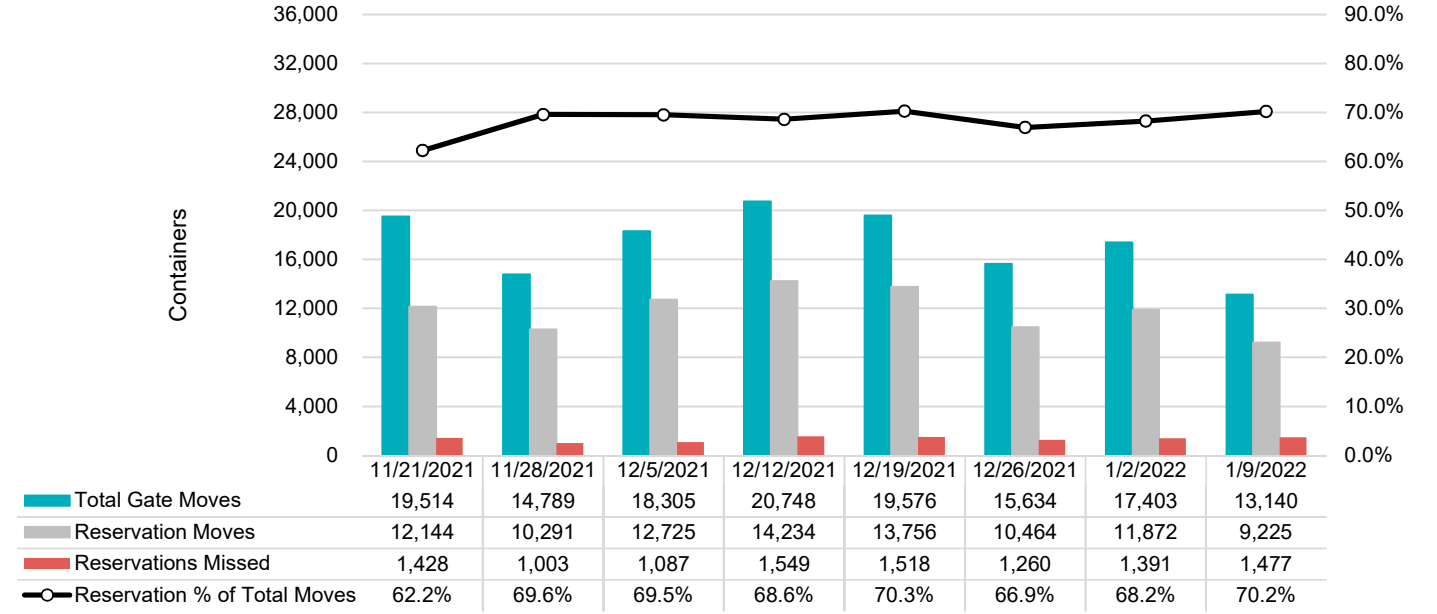

Port of Virginia Weekly Metrics

Gate Transactions

NIT Gate Transactions

VIG Gate Transactions

POV Gate Transactions

PPCY Gate Transactions

Please note: PPCY Gate Transactions are not included with POV Gate Transaction counts

Truck Reservation System and Hourly Transactions

NIT Truck Reservation Statistics

VIG Truck Reservation Statistics

POV Truck Reservation Statistics

POV Weekly Transactions by Terminal and Hour

Gate Containers and Dwell