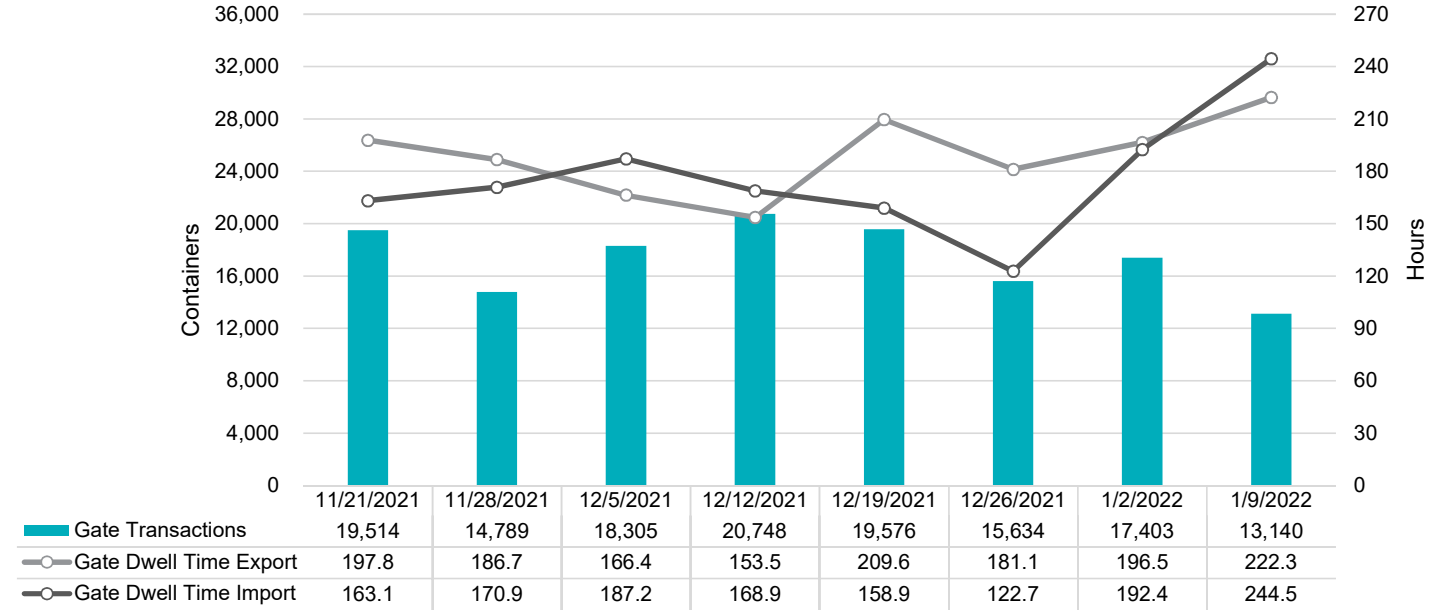

VIG Gate Containers and Dwell