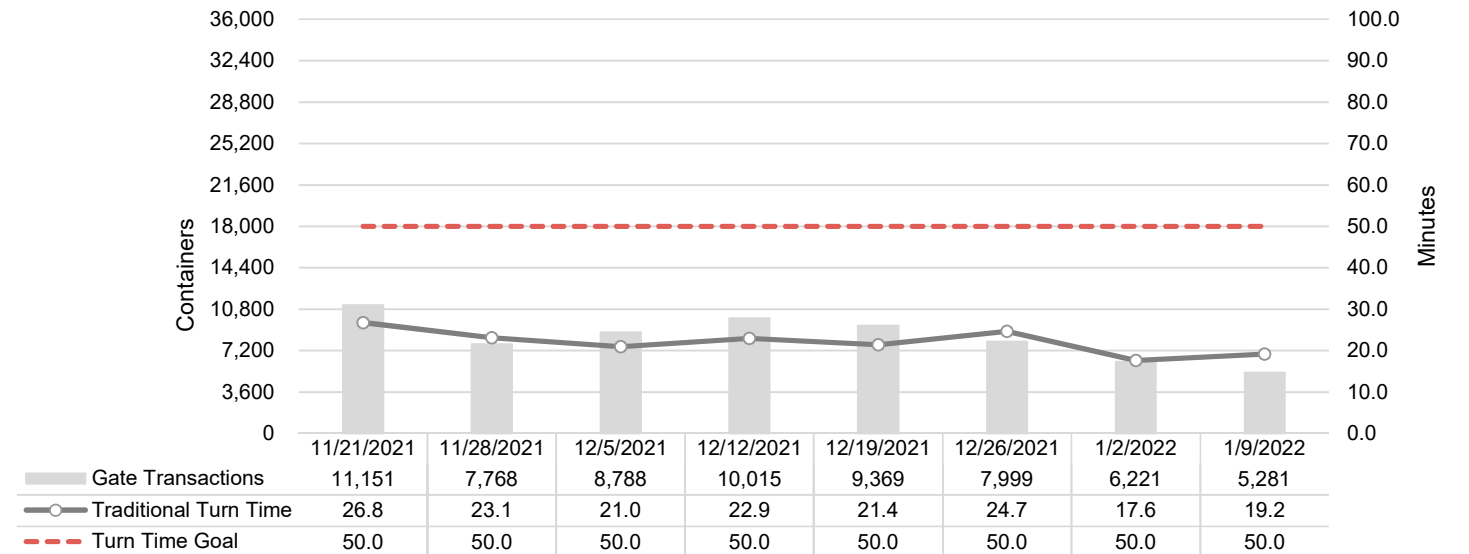

Port of Virginia Weekly Metrics

Gate Transactions

NIT Gate Transactions

VIG Gate Transactions

POV Gate Transactions

PPCY Gate Transactions

Please note: PPCY Gate Transactions are not included with POV Gate Transaction counts

Truck Reservation System and Hourly Transactions

NIT Truck Reservation Statistics

VIG Truck Reservation Statistics

POV Truck Reservation Statistics

POV Weekly Transactions by Terminal and Hour

Gate Containers and Dwell