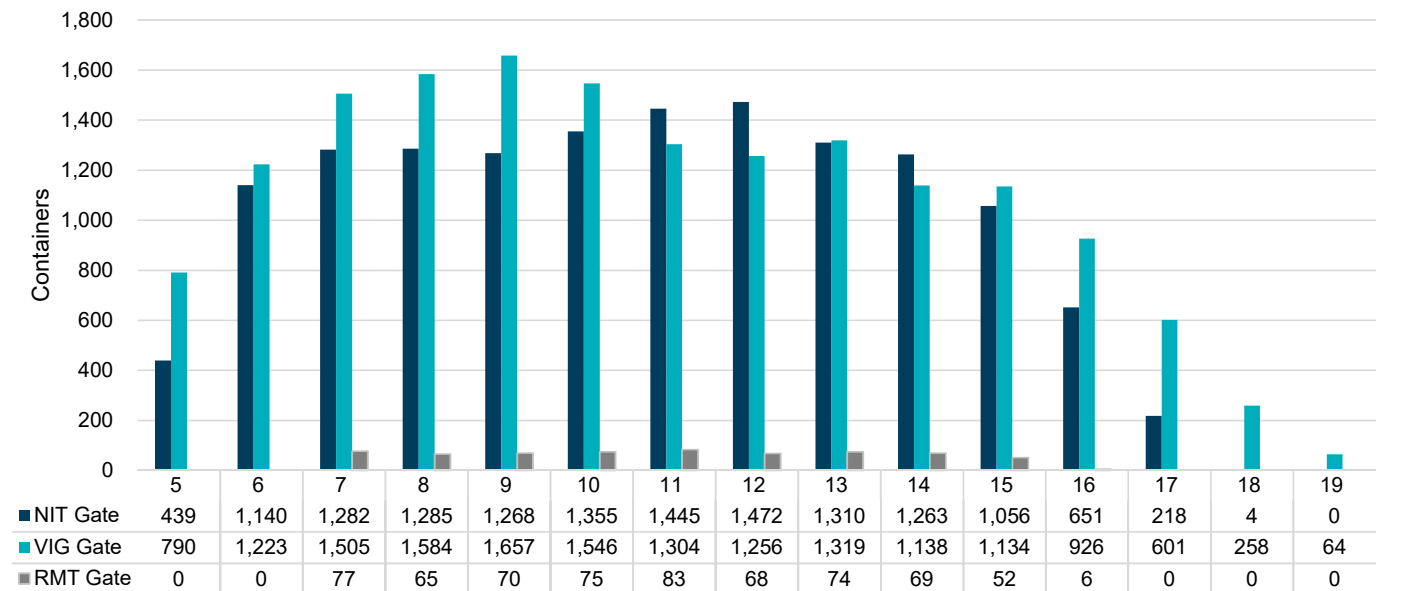

Port of Virginia Weekly Metrics

Gate Transactions

NIT Gate Transactions

VIG Gate Transactions

POV Gate Transactions

PPCY Gate Transactions

Please note: PPCY Gate Transactions are not included with POV Gate Transaction counts

Truck Reservation System and Hourly Transactions

NIT Truck Reservation Statistics

VIG Truck Reservation Statistics

POV Truck Reservation Statistics

POV Weekly Transactions by Terminal and Hour

Gate Containers and Dwell

NIT Gate Containers and Dwell

VIG Gate Containers and Dwell

Gate Transactions

POV Gate Containers and Dwell

Rail Containers and Dwell

NIT Rail Containers and Dwell

VIG Rail Containers and Dwell

Rail Containers