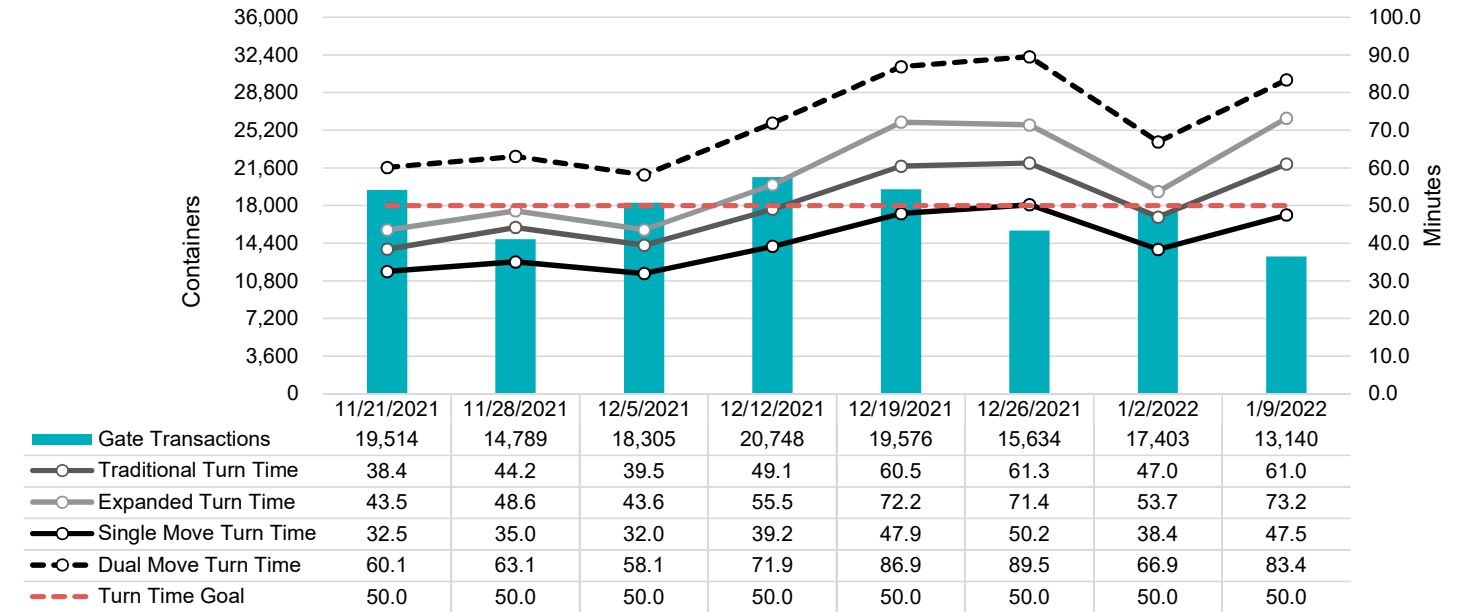

Port of Virginia Weekly Metrics

Gate Transactions

NIT Gate Transactions

VIG Gate Transactions

POV Gate Transactions

PPCY Gate Transactions

Please note: PPCY Gate Transactions are not included with POV Gate Transaction counts

Truck Reservation System and Hourly Transactions

NIT Truck Reservation Statistics

VIG Truck Reservation Statistics

POV Truck Reservation Statistics

POV Weekly Transactions by Terminal and Hour

Gate Containers and Dwell