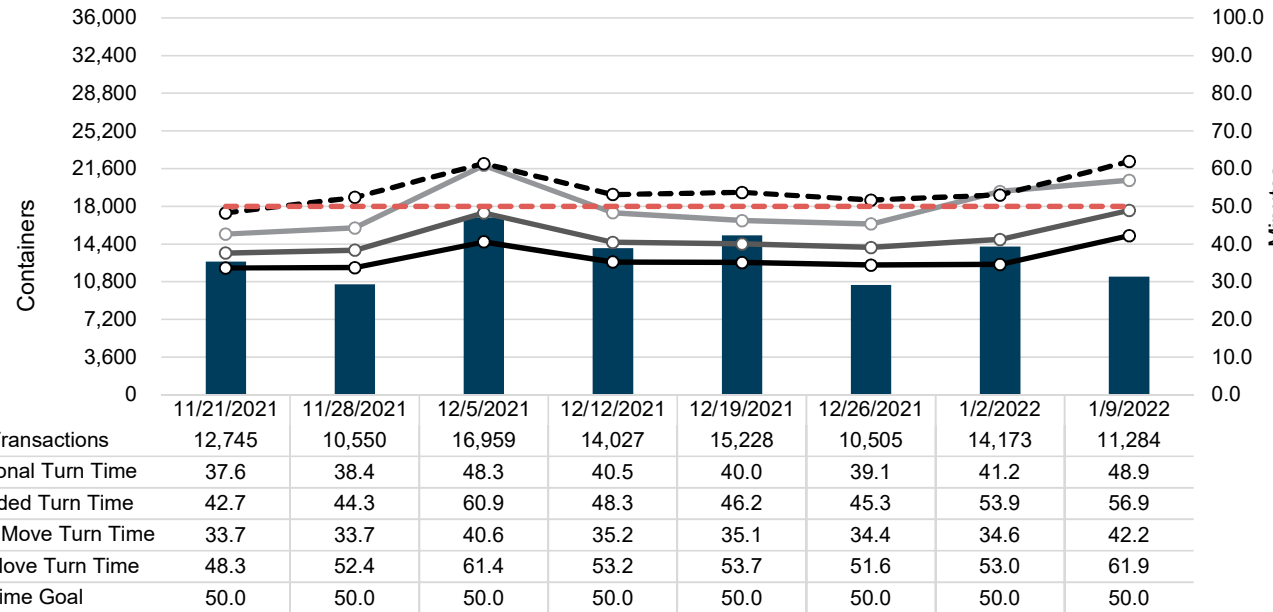

Port of Virginia Weekly Metrics

Gate Transactions

NIT Gate Transactions

VIG Gate Transactions

POV Gate Transactions

PPCY Gate Transactions

Please note: PPCY Gate Transactions are not included with POV Gate Transaction counts

Truck Reservation System and Hourly Transactions

NIT Truck Reservation Statistics

VIG Truck Reservation Statistics

POV Truck Reservation Statistics

POV Weekly Transactions by Terminal and Hour

Gate Containers and Dwell