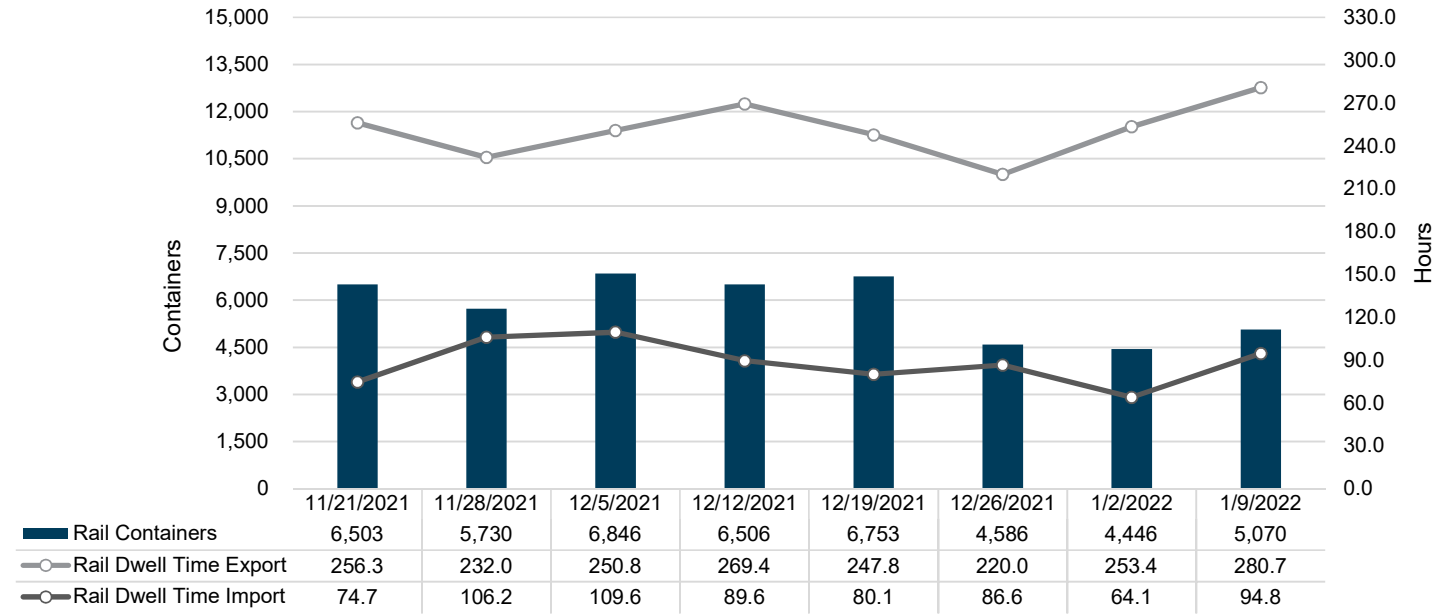

Truck Reservation System and Hourly Transactions

NIT Truck Reservation Statistics

VIG Truck Reservation Statistics

POV Truck Reservation Statistics

POV Weekly Transactions by Terminal and Hour

Gate Containers and Dwell

NIT Gate Containers and Dwell

VIG Gate Containers and Dwell

Gate Transactions

POV Gate Containers and Dwell

Rail Containers and Dwell

NIT Rail Containers and Dwell

VIG Rail Containers and Dwell

Rail Containers