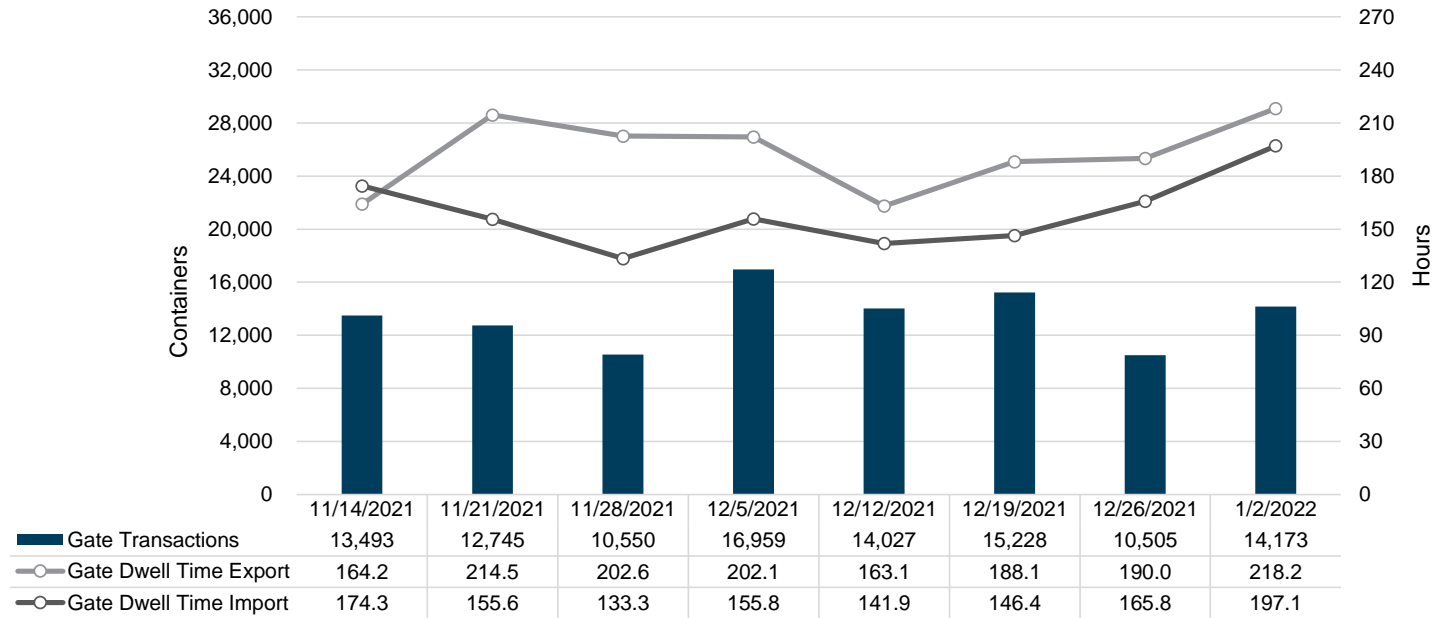

Gate Containers and Dwell

NIT Gate Containers and Dwell