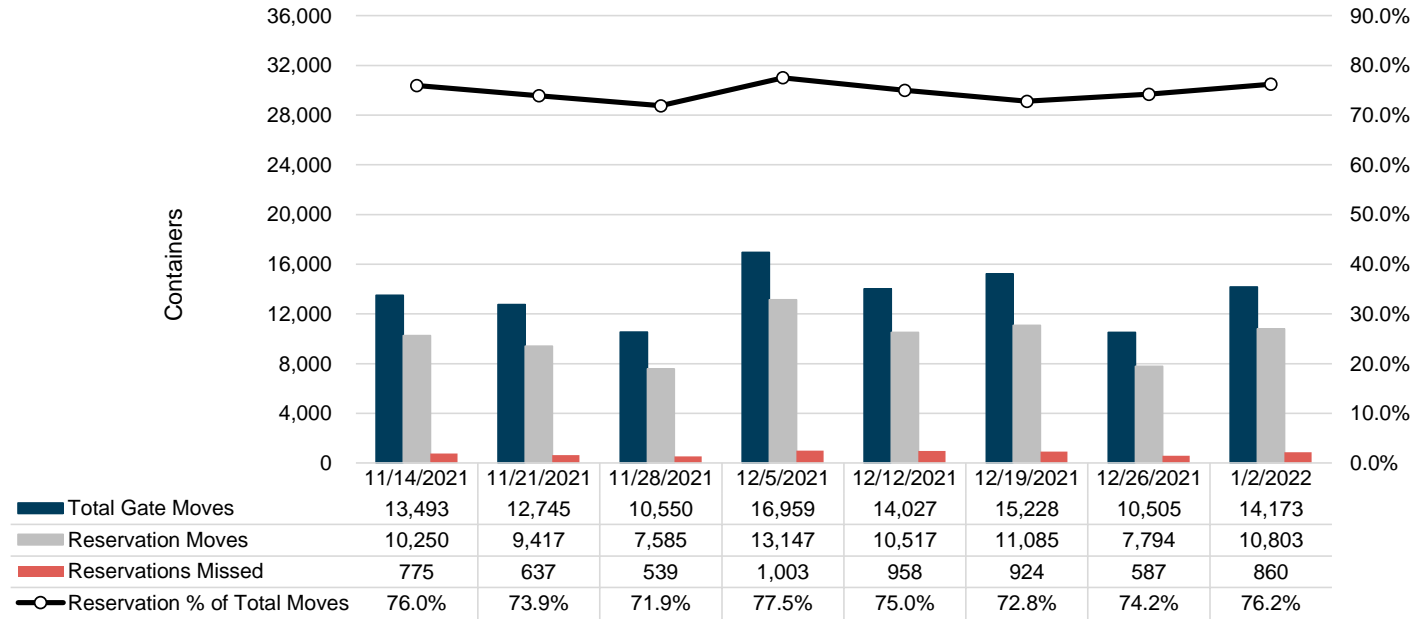

Port of Virginia Weekly Metrics

Gate Transactions

NIT Gate Transactions

VIG Gate Transactions

POV Gate Transactions

PPCY Gate Transactions

Please note: PPCY Gate Transactions are not included with POV Gate Transaction counts

Truck Reservation System and Hourly Transactions

NIT Truck Reservation Statistics

VIG Truck Reservation Statistics

POV Truck Reservation Statistics

POV Weekly Transactions by Terminal and Hour

Gate Containers and Dwell