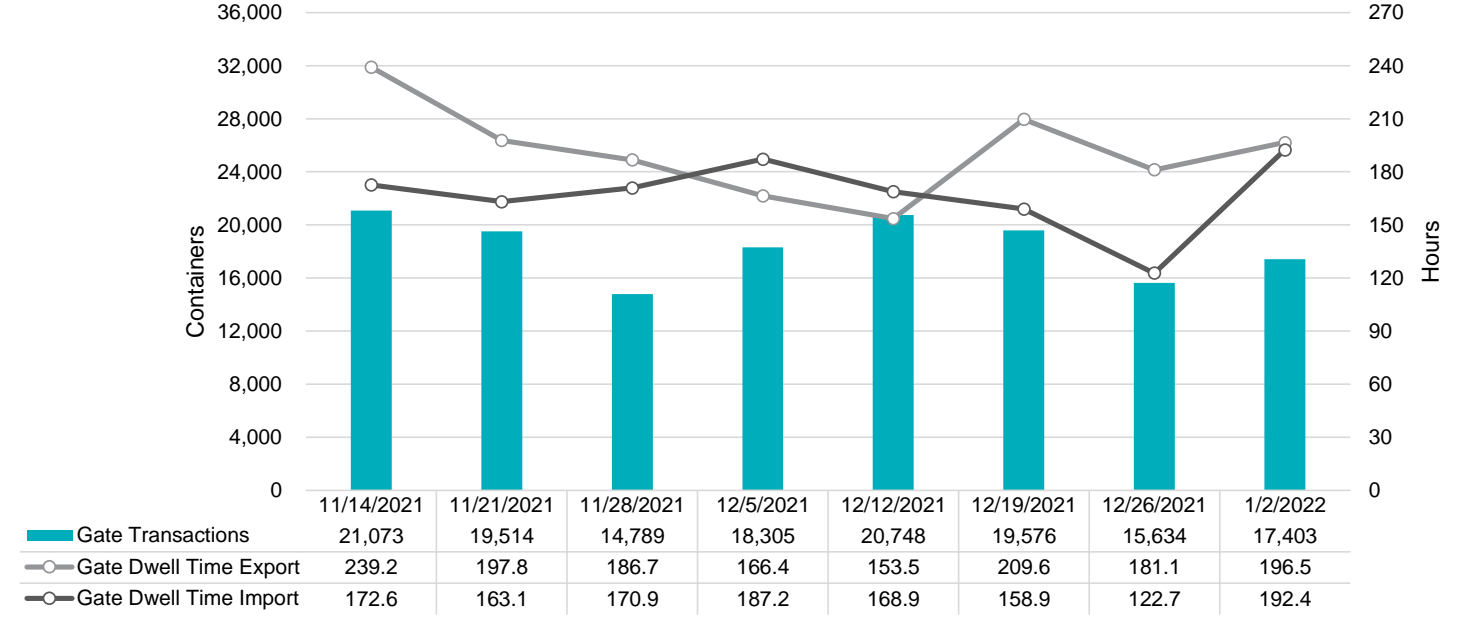

Port of Virginia Weekly Metrics

Gate Transactions

NIT Gate Transactions

VIG Gate Transactions

POV Gate Transactions

PPCY Gate Transactions

Please note: PPCY Gate Transactions are not included with POV Gate Transaction counts

Truck Reservation System and Hourly Transactions

NIT Truck Reservation Statistics

VIG Truck Reservation Statistics

POV Truck Reservation Statistics

POV Weekly Transactions by Terminal and Hour

Gate Containers and Dwell

NIT Gate Containers and Dwell

VIG Gate Containers and Dwell

Gate Transactions

POV Gate Containers and Dwell

Rail Containers and Dwell

NIT Rail Containers and Dwell

VIG Rail Containers and Dwell

Rail Containers