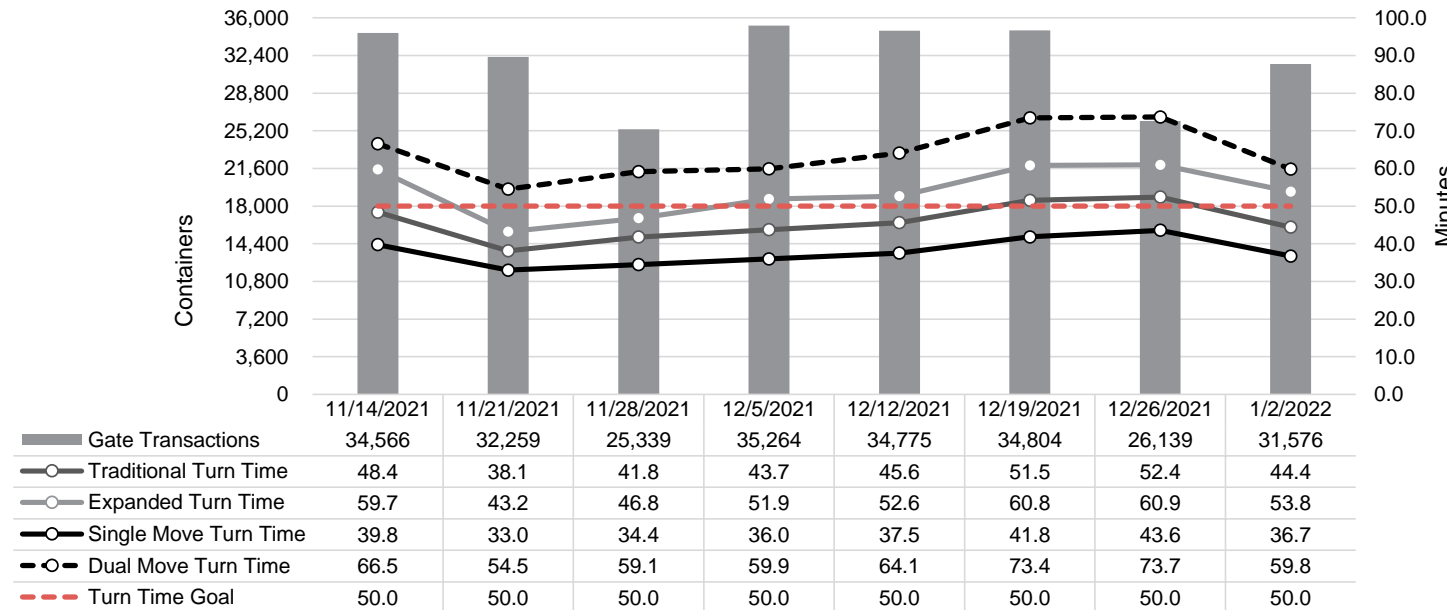

Port of Virginia Weekly Metrics

Gate Transactions

NIT Gate Transactions

VIG Gate Transactions

POV Gate Transactions

PPCY Gate Transactions

Please note: PPCY Gate Transactions are not included with POV Gate Transaction counts

Truck Reservation System and Hourly Transactions

NIT Truck Reservation Statistics

VIG Truck Reservation Statistics

POV Truck Reservation Statistics

POV Weekly Transactions by Terminal and Hour

Gate Containers and Dwell