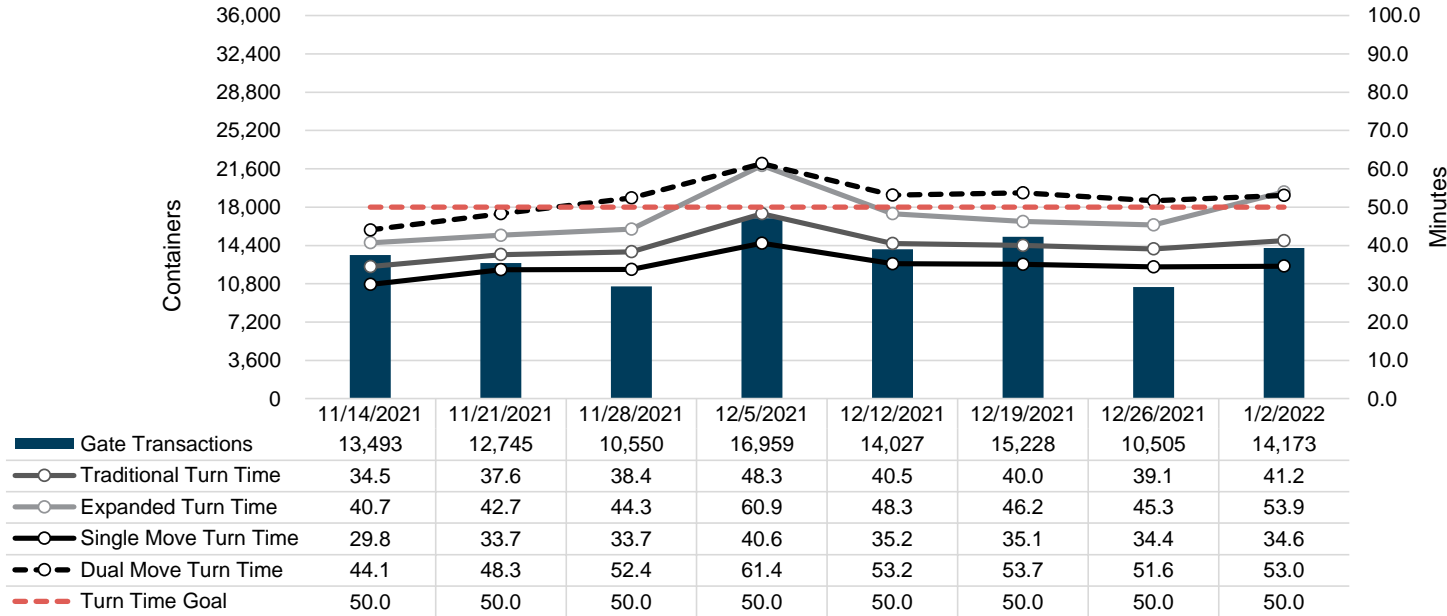

Port of Virginia Weekly Metrics

Gate Transactions

NIT Gate Transactions

VIG Gate Transactions

POV Gate Transactions

PPCY Gate Transactions

Please note: PPCY Gate Transactions are not included with POV Gate Transaction counts

Truck Reservation System and Hourly Transactions

NIT Truck Reservation Statistics

VIG Truck Reservation Statistics

POV Truck Reservation Statistics

POV Weekly Transactions by Terminal and Hour

Gate Containers and Dwell