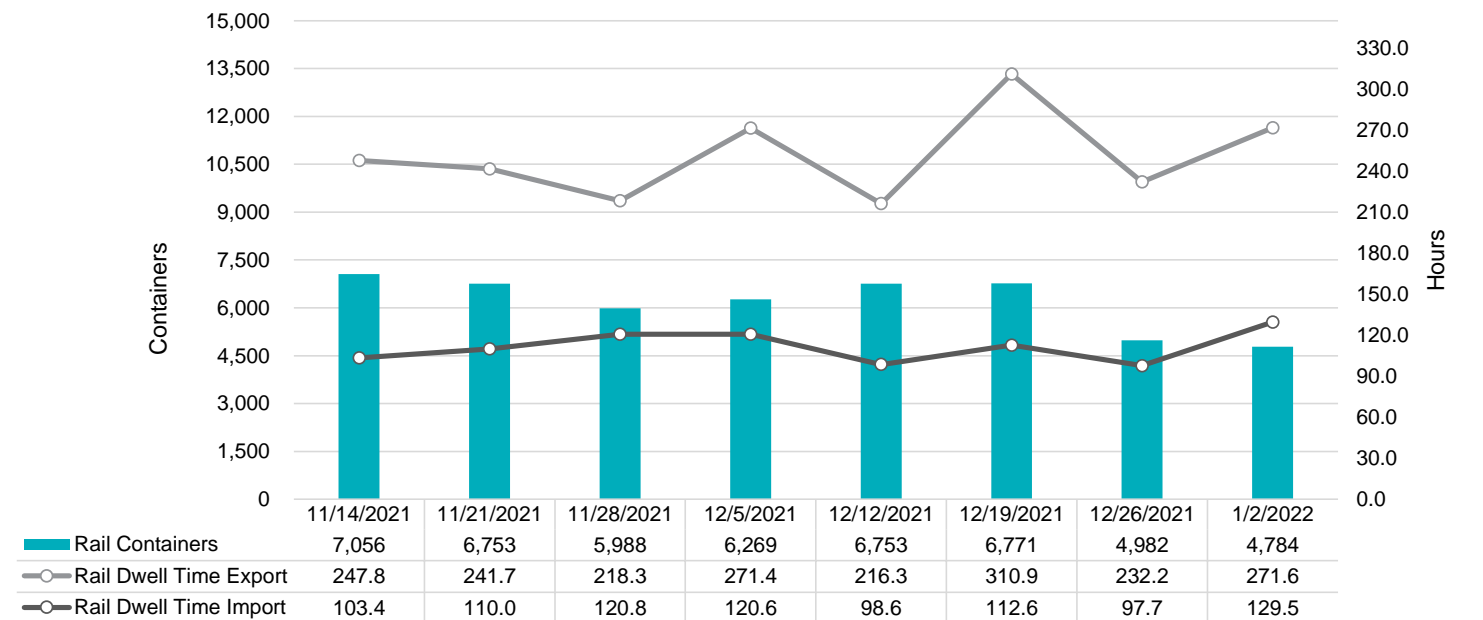

Truck Reservation System and Hourly Transactions

NIT Truck Reservation Statistics

VIG Truck Reservation Statistics

POV Truck Reservation Statistics

POV Weekly Transactions by Terminal and Hour

Gate Containers and Dwell

NIT Gate Containers and Dwell

VIG Gate Containers and Dwell

Gate Transactions

POV Gate Containers and Dwell

Rail Containers and Dwell

NIT Rail Containers and Dwell

VIG Rail Containers and Dwell

Rail Containers