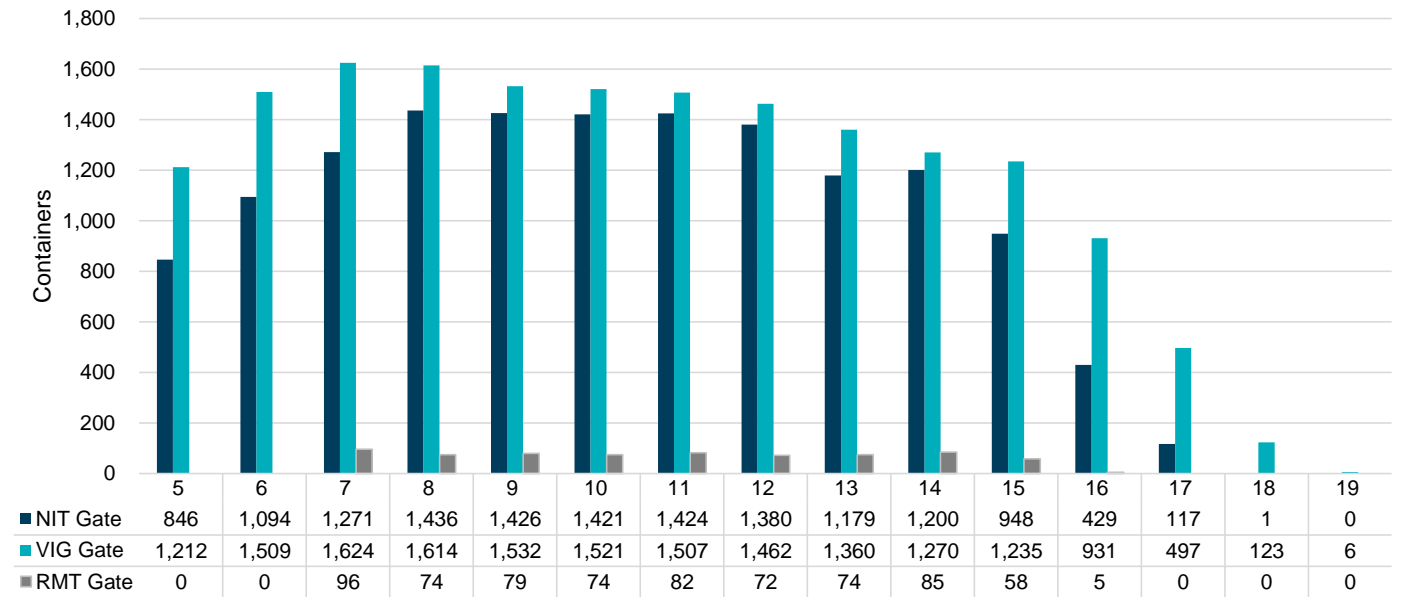

Port of Virginia Weekly Metrics

Gate Transactions

NIT Gate Transactions

VIG Gate Transactions

POV Gate Transactions

PPCY Gate Transactions

Please note: PPCY Gate Transactions are not included with POV Gate Transaction counts

Truck Reservation System and Hourly Transactions

NIT Truck Reservation Statistics

VIG Truck Reservation Statistics

POV Truck Reservation Statistics

POV Weekly Transactions by Terminal and Hour

Gate Containers and Dwell

NIT Gate Containers and Dwell

VIG Gate Containers and Dwell

Gate Transactions

POV Gate Containers and Dwell

Rail Containers and Dwell

NIT Rail Containers and Dwell

VIG Rail Containers and Dwell

Rail Containers