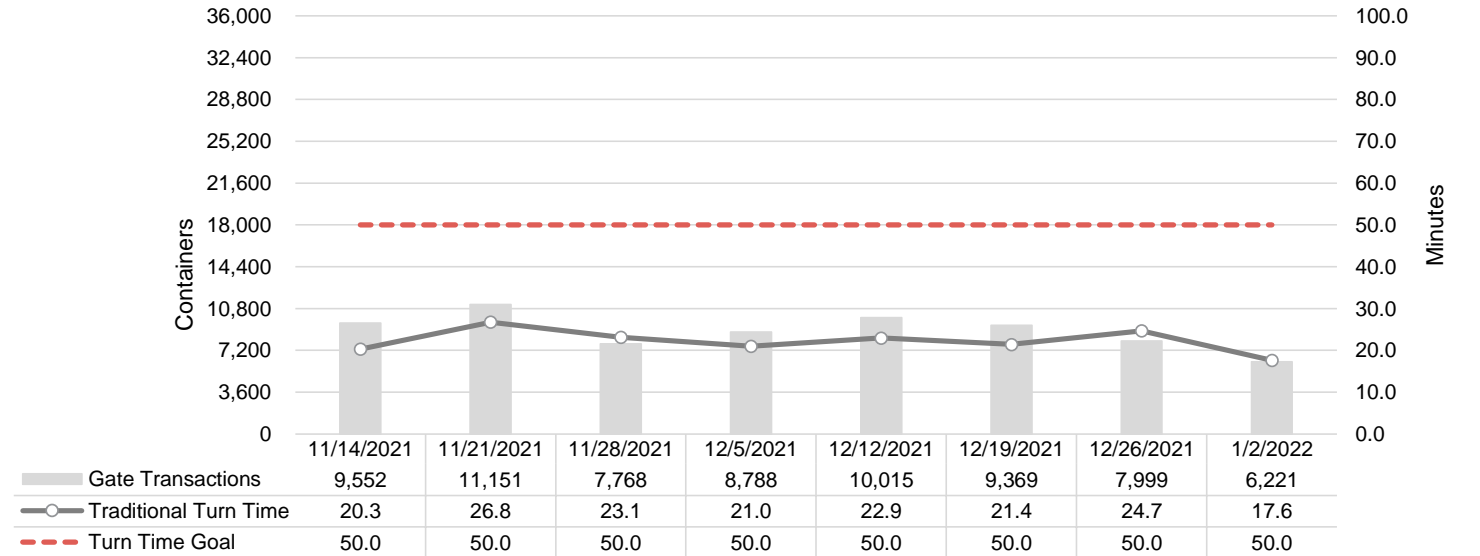

Port of Virginia Weekly Metrics

Gate Transactions

NIT Gate Transactions

VIG Gate Transactions

POV Gate Transactions

PPCY Gate Transactions

Please note: PPCY Gate Transactions are not included with POV Gate Transaction counts

Truck Reservation System and Hourly Transactions

NIT Truck Reservation Statistics

VIG Truck Reservation Statistics

POV Truck Reservation Statistics

POV Weekly Transactions by Terminal and Hour

Gate Containers and Dwell