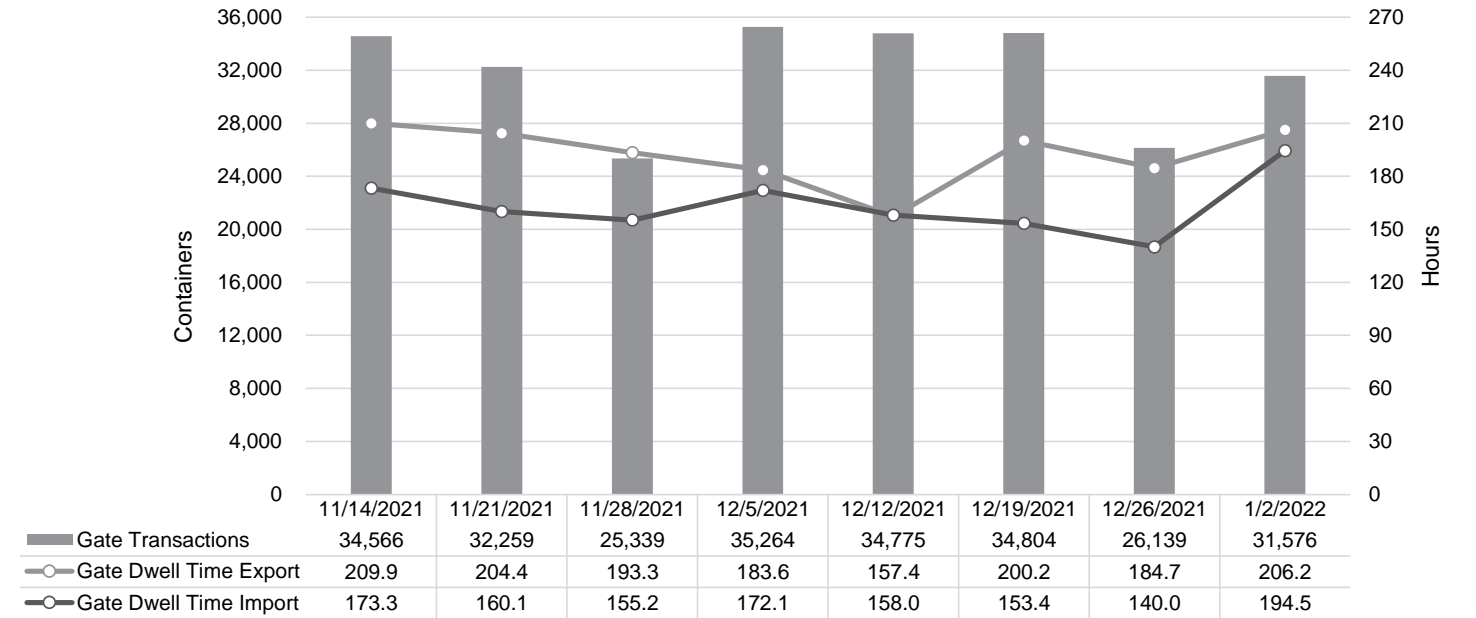

Truck Reservation System and Hourly Transactions

NIT Truck Reservation Statistics

VIG Truck Reservation Statistics

POV Truck Reservation Statistics

POV Weekly Transactions by Terminal and Hour

Gate Containers and Dwell

NIT Gate Containers and Dwell

VIG Gate Containers and Dwell

Gate Transactions

POV Gate Containers and Dwell

Rail Containers and Dwell

NIT Rail Containers and Dwell

VIG Rail Containers and Dwell

Rail Containers