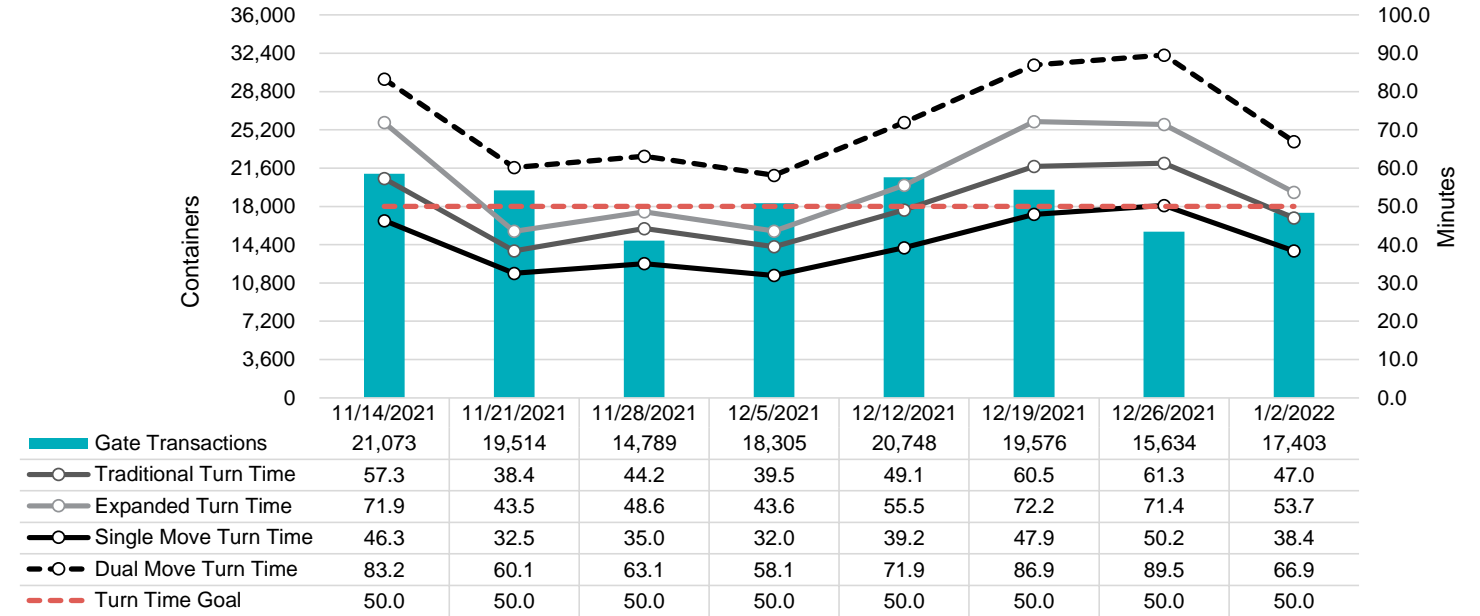

Port of Virginia Weekly Metrics

Gate Transactions

NIT Gate Transactions

VIG Gate Transactions

POV Gate Transactions

PPCY Gate Transactions

Please note: PPCY Gate Transactions are not included with POV Gate Transaction counts

Truck Reservation System and Hourly Transactions

NIT Truck Reservation Statistics

VIG Truck Reservation Statistics

POV Truck Reservation Statistics

POV Weekly Transactions by Terminal and Hour

Gate Containers and Dwell