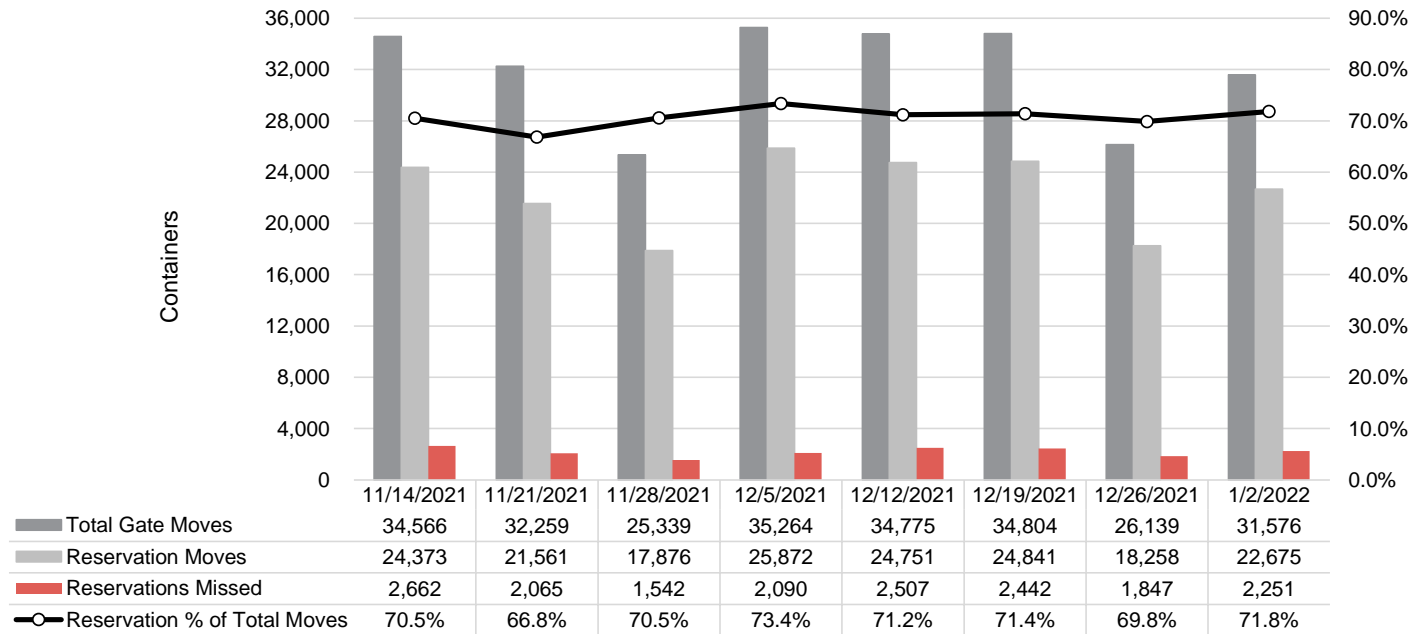

Port of Virginia Weekly Metrics

Gate Transactions

NIT Gate Transactions

VIG Gate Transactions

POV Gate Transactions

PPCY Gate Transactions

Please note: PPCY Gate Transactions are not included with POV Gate Transaction counts

Truck Reservation System and Hourly Transactions

NIT Truck Reservation Statistics

VIG Truck Reservation Statistics

POV Truck Reservation Statistics

POV Weekly Transactions by Terminal and Hour

Gate Containers and Dwell

NIT Gate Containers and Dwell

VIG Gate Containers and Dwell

Gate Transactions

POV Gate Containers and Dwell

Rail Containers and Dwell

NIT Rail Containers and Dwell

VIG Rail Containers and Dwell

Rail Containers