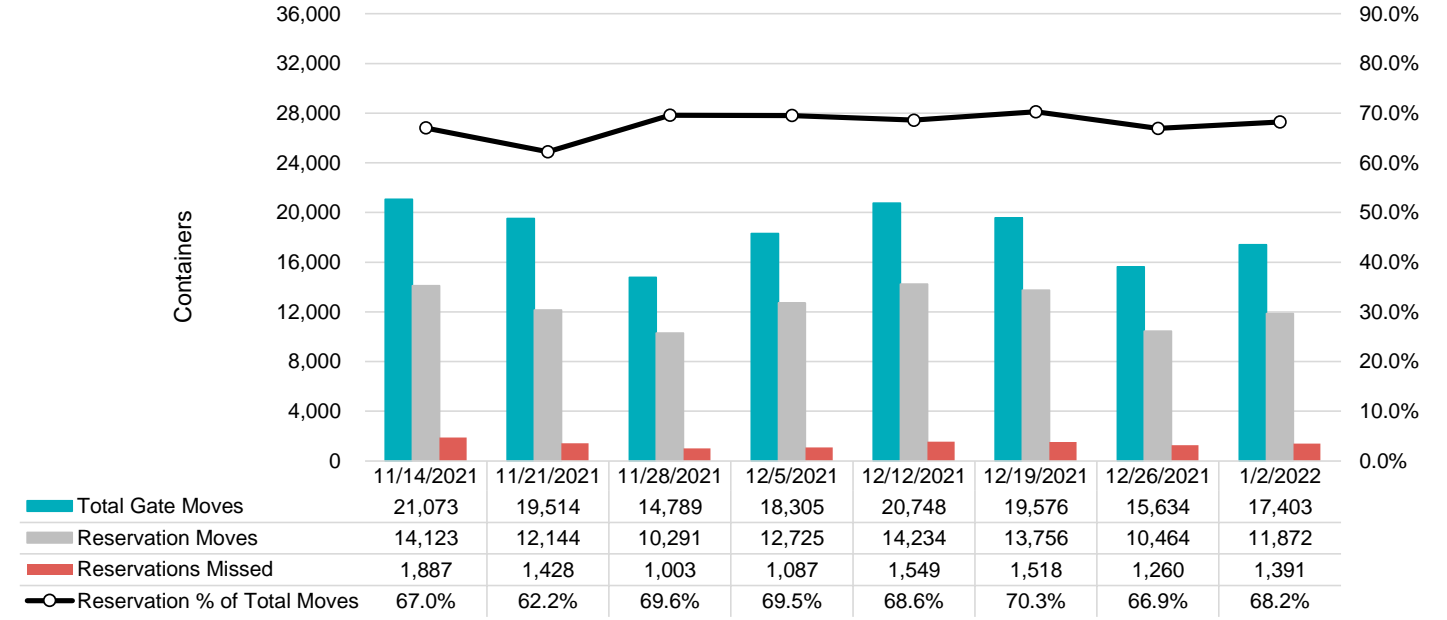

Port of Virginia Weekly Metrics

Gate Transactions

NIT Gate Transactions

VIG Gate Transactions

POV Gate Transactions

PPCY Gate Transactions

Please note: PPCY Gate Transactions are not included with POV Gate Transaction counts

Truck Reservation System and Hourly Transactions

NIT Truck Reservation Statistics

VIG Truck Reservation Statistics

POV Truck Reservation Statistics

POV Weekly Transactions by Terminal and Hour

Gate Containers and Dwell