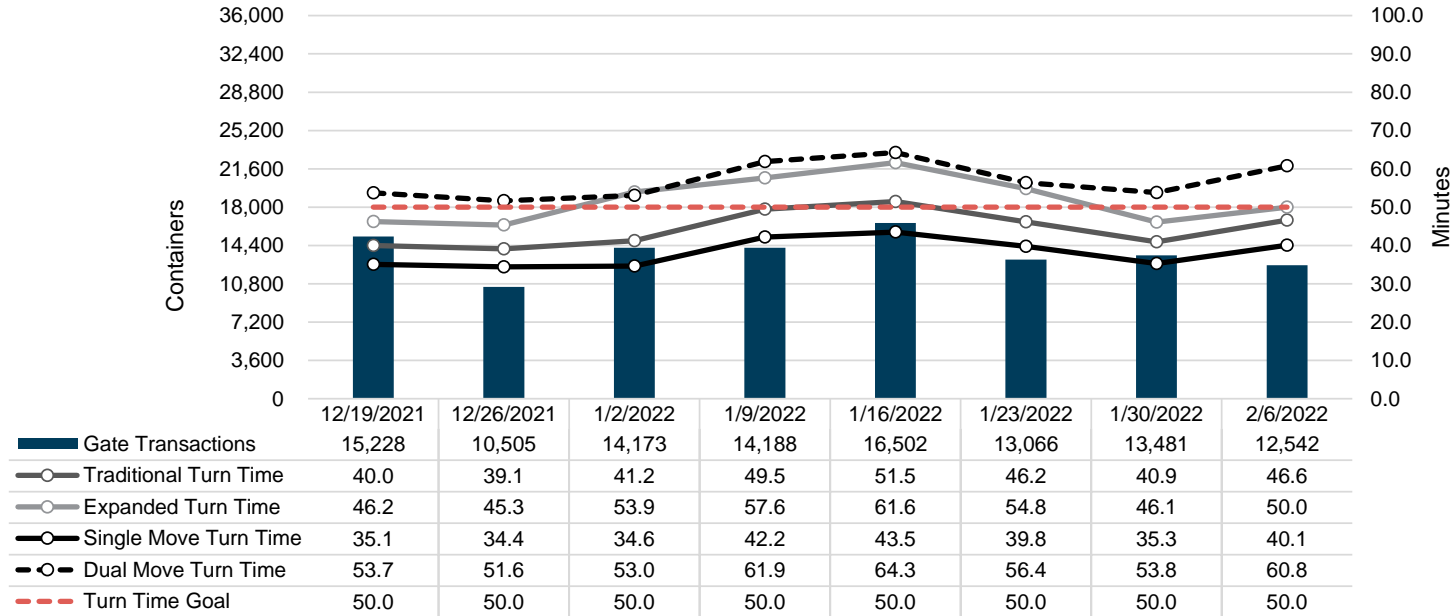

Port of Virginia Weekly Metrics

Gate Transactions

NIT Gate Transactions

VIG Gate Transactions

POV Gate Transactions

PPCY Gate Transactions

Please note: PPCY Gate Transactions are not included with POV Gate Transaction counts

Truck Reservation System and Hourly Transactions

NIT Truck Reservation Statistics

VIG Truck Reservation Statistics

POV Truck Reservation Statistics

POV Weekly Transactions by Terminal and Hour

Gate Containers and Dwell