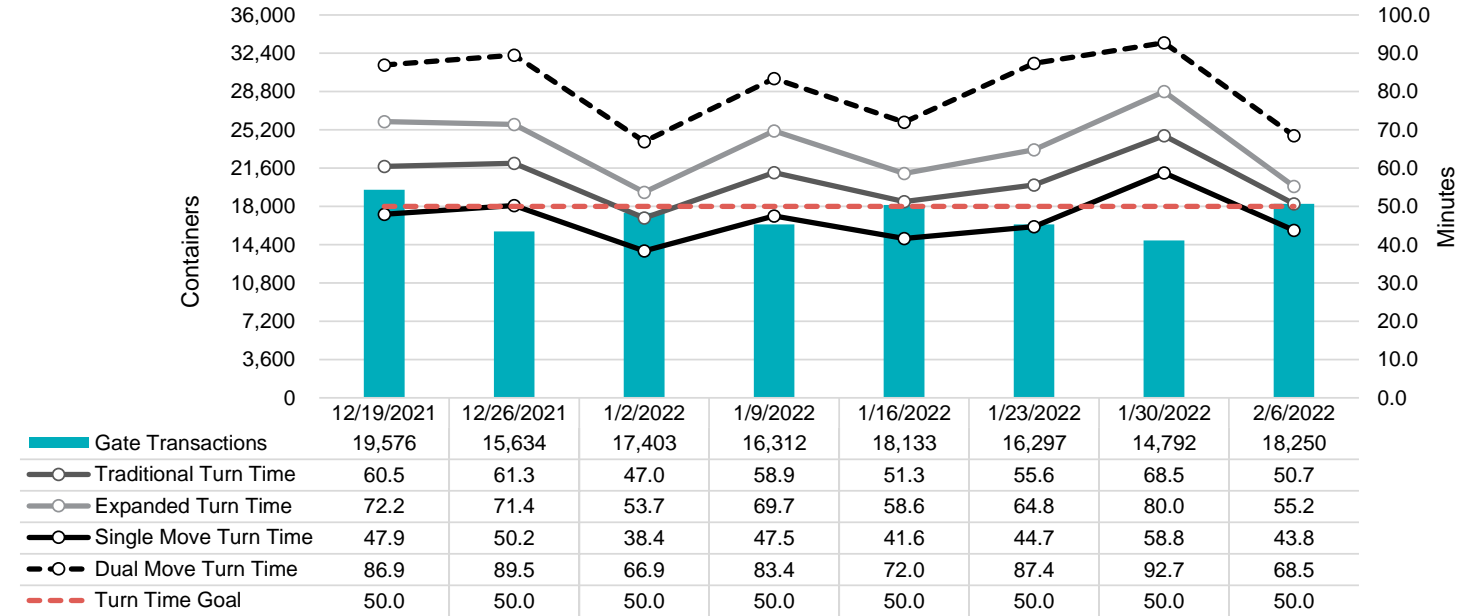

Port of Virginia Weekly Metrics

Gate Transactions

NIT Gate Transactions

VIG Gate Transactions

POV Gate Transactions

PPCY Gate Transactions

Please note: PPCY Gate Transactions are not included with POV Gate Transaction counts

Truck Reservation System and Hourly Transactions

NIT Truck Reservation Statistics

VIG Truck Reservation Statistics

POV Truck Reservation Statistics

POV Weekly Transactions by Terminal and Hour

Gate Containers and Dwell