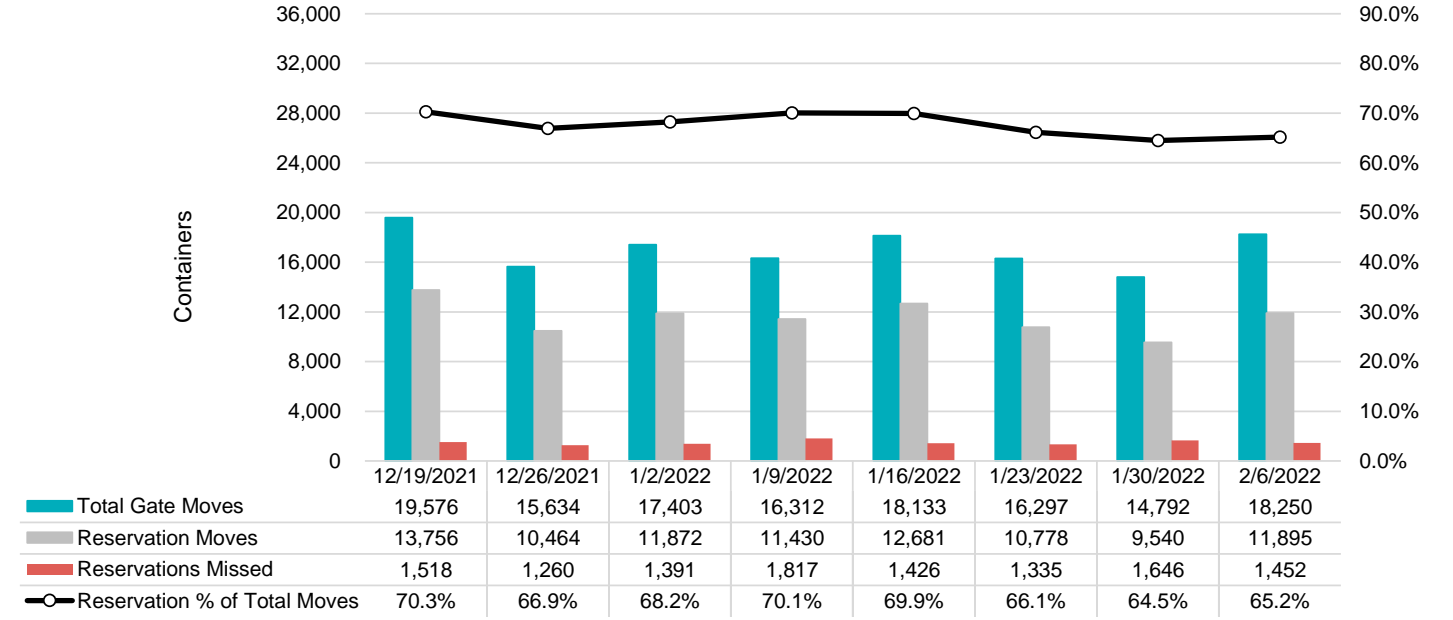

Port of Virginia Weekly Metrics

Gate Transactions

NIT Gate Transactions

VIG Gate Transactions

POV Gate Transactions

PPCY Gate Transactions

Please note: PPCY Gate Transactions are not included with POV Gate Transaction counts

Truck Reservation System and Hourly Transactions

NIT Truck Reservation Statistics

VIG Truck Reservation Statistics

POV Truck Reservation Statistics

POV Weekly Transactions by Terminal and Hour

Gate Containers and Dwell