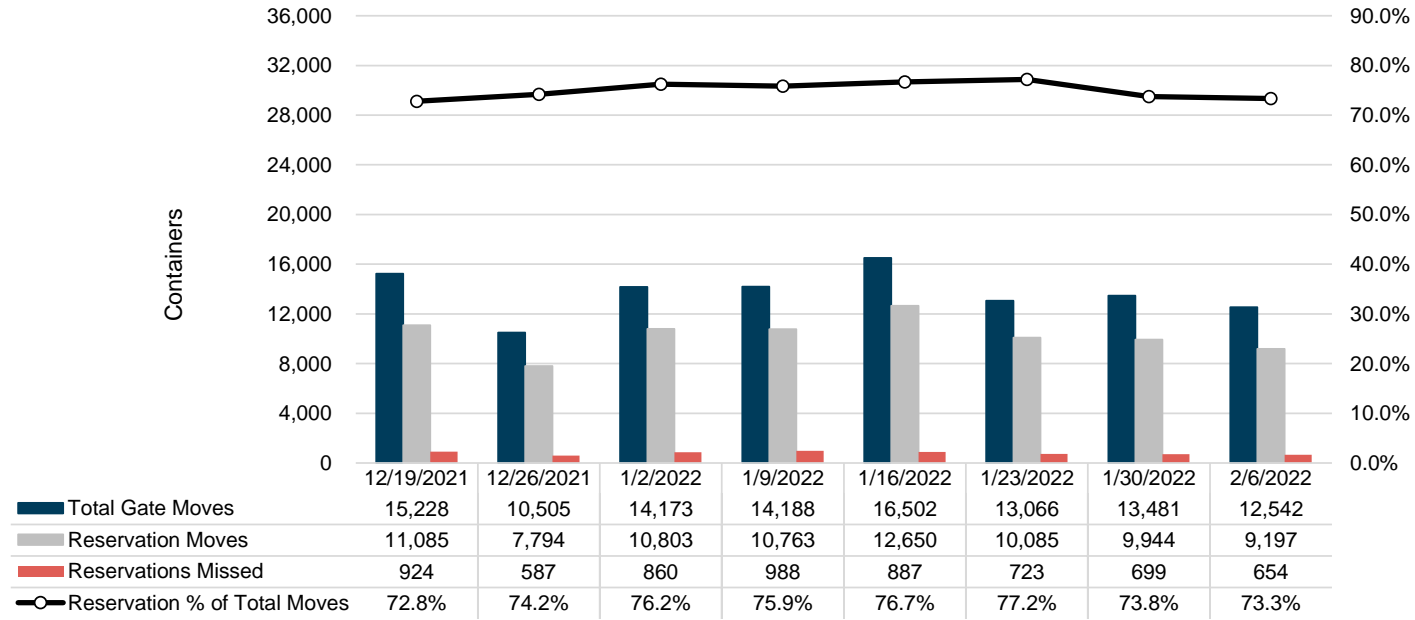

Port of Virginia Weekly Metrics

Gate Transactions

NIT Gate Transactions

VIG Gate Transactions

POV Gate Transactions

PPCY Gate Transactions

Please note: PPCY Gate Transactions are not included with POV Gate Transaction counts

Truck Reservation System and Hourly Transactions

NIT Truck Reservation Statistics

VIG Truck Reservation Statistics

POV Truck Reservation Statistics

POV Weekly Transactions by Terminal and Hour

Gate Containers and Dwell