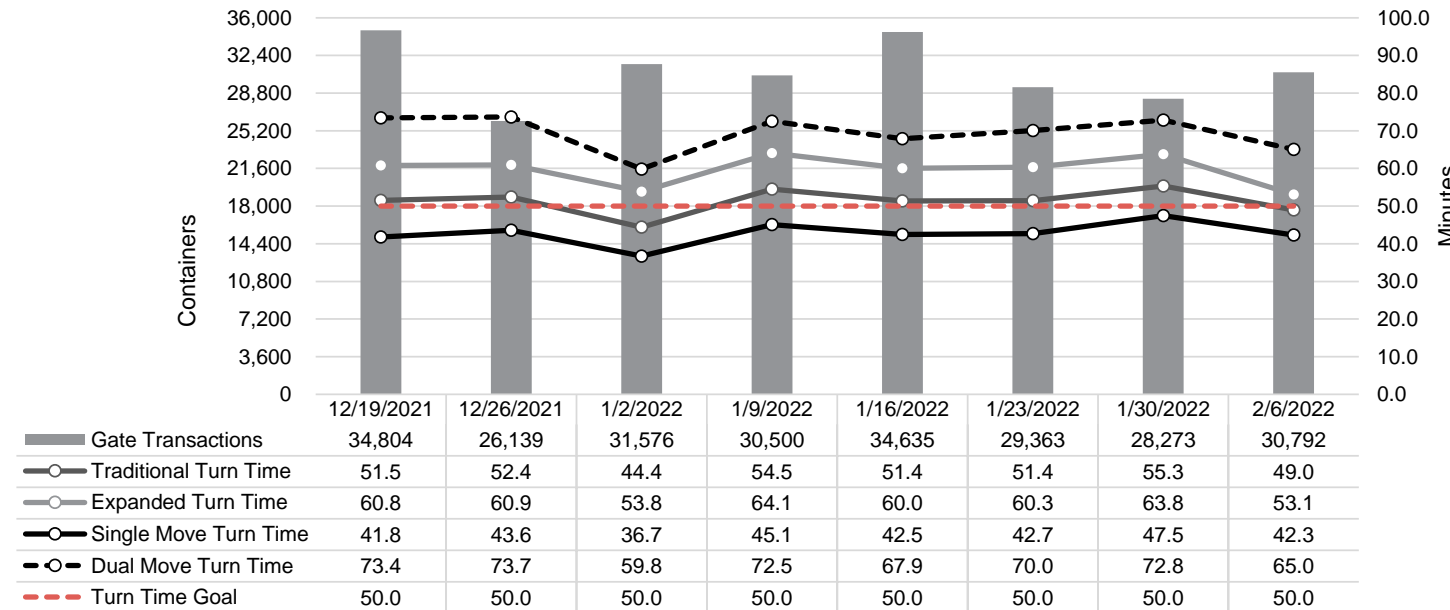

Port of Virginia Weekly Metrics

Gate Transactions

NIT Gate Transactions

VIG Gate Transactions

POV Gate Transactions

PPCY Gate Transactions

Please note: PPCY Gate Transactions are not included with POV Gate Transaction counts

Truck Reservation System and Hourly Transactions

NIT Truck Reservation Statistics

VIG Truck Reservation Statistics

POV Truck Reservation Statistics

POV Weekly Transactions by Terminal and Hour

Gate Containers and Dwell