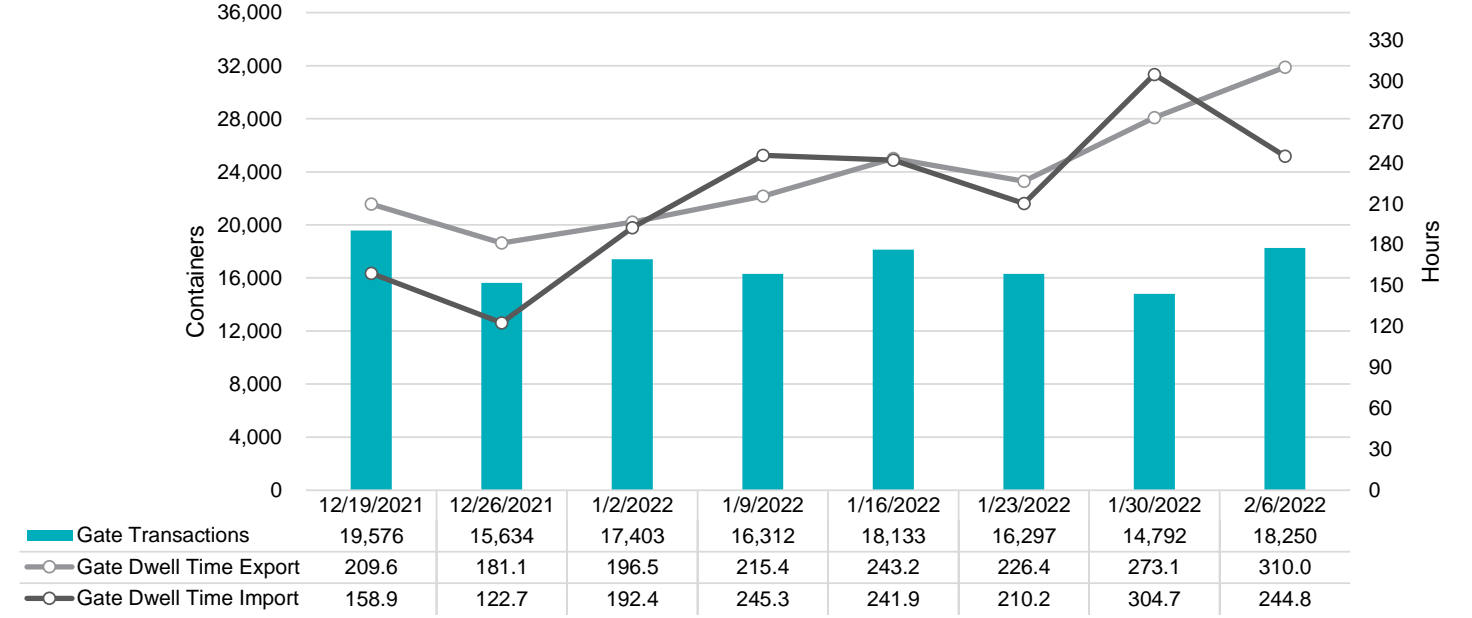

VIG Gate Containers and Dwell