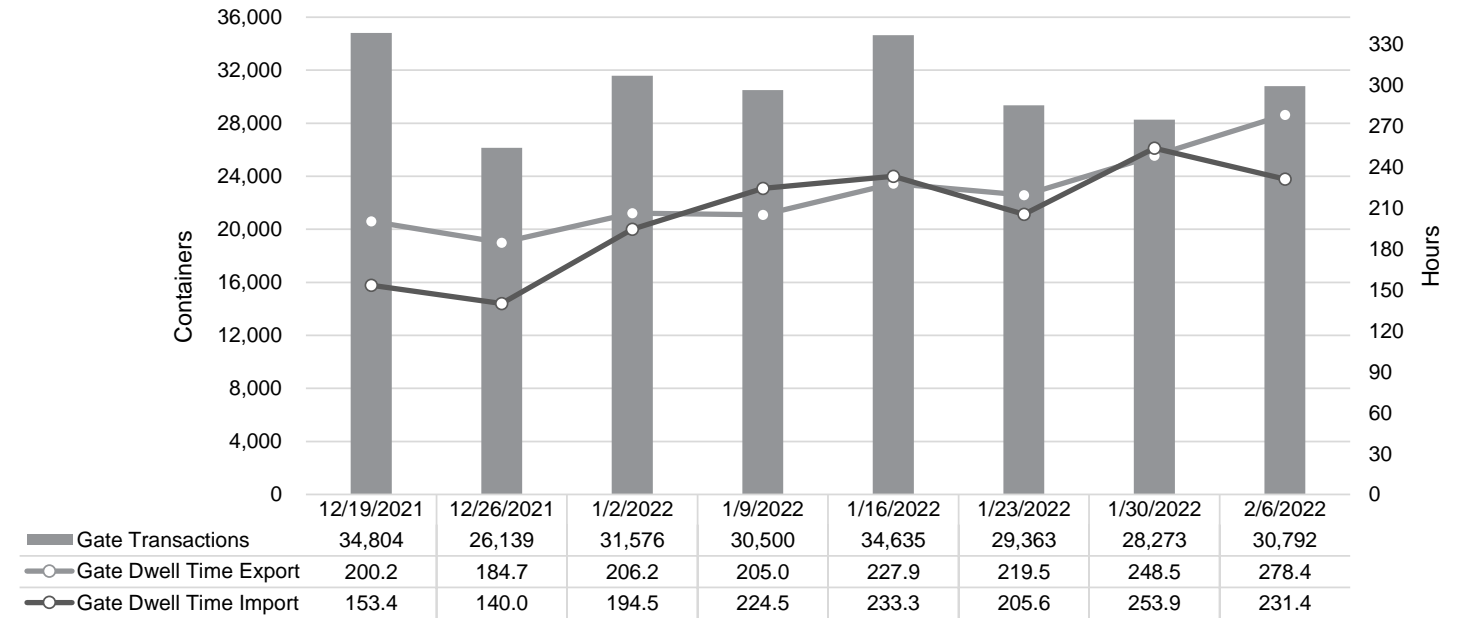

Truck Reservation System and Hourly Transactions

NIT Truck Reservation Statistics

VIG Truck Reservation Statistics

POV Truck Reservation Statistics

POV Weekly Transactions by Terminal and Hour

Gate Containers and Dwell

NIT Gate Containers and Dwell

VIG Gate Containers and Dwell

Gate Transactions

POV Gate Containers and Dwell

Rail Containers and Dwell

NIT Rail Containers and Dwell

VIG Rail Containers and Dwell

Rail Containers