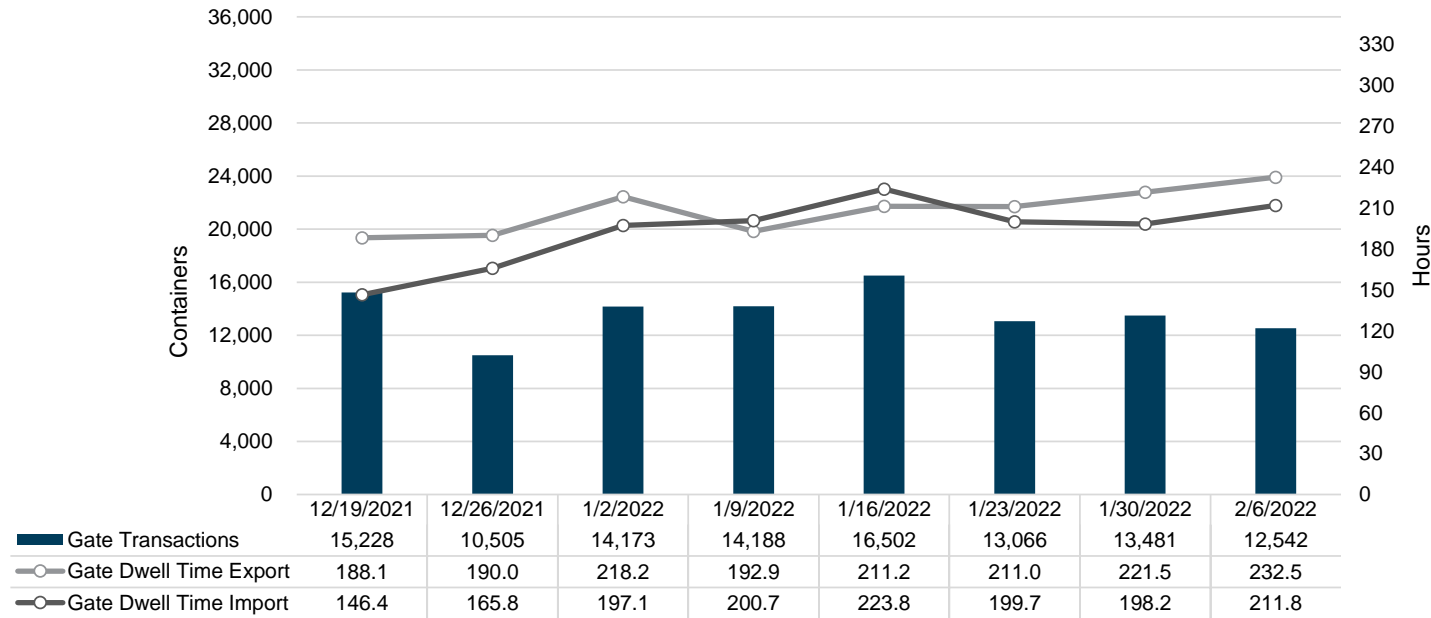

Port of Virginia Weekly Metrics

Gate Transactions

NIT Gate Transactions

VIG Gate Transactions

POV Gate Transactions

PPCY Gate Transactions

Please note: PPCY Gate Transactions are not included with POV Gate Transaction counts

Truck Reservation System and Hourly Transactions

NIT Truck Reservation Statistics

VIG Truck Reservation Statistics

POV Truck Reservation Statistics

POV Weekly Transactions by Terminal and Hour

Gate Containers and Dwell

NIT Gate Containers and Dwell

VIG Gate Containers and Dwell

Gate Transactions

POV Gate Containers and Dwell

Rail Containers and Dwell

NIT Rail Containers and Dwell

VIG Rail Containers and Dwell

Rail Containers