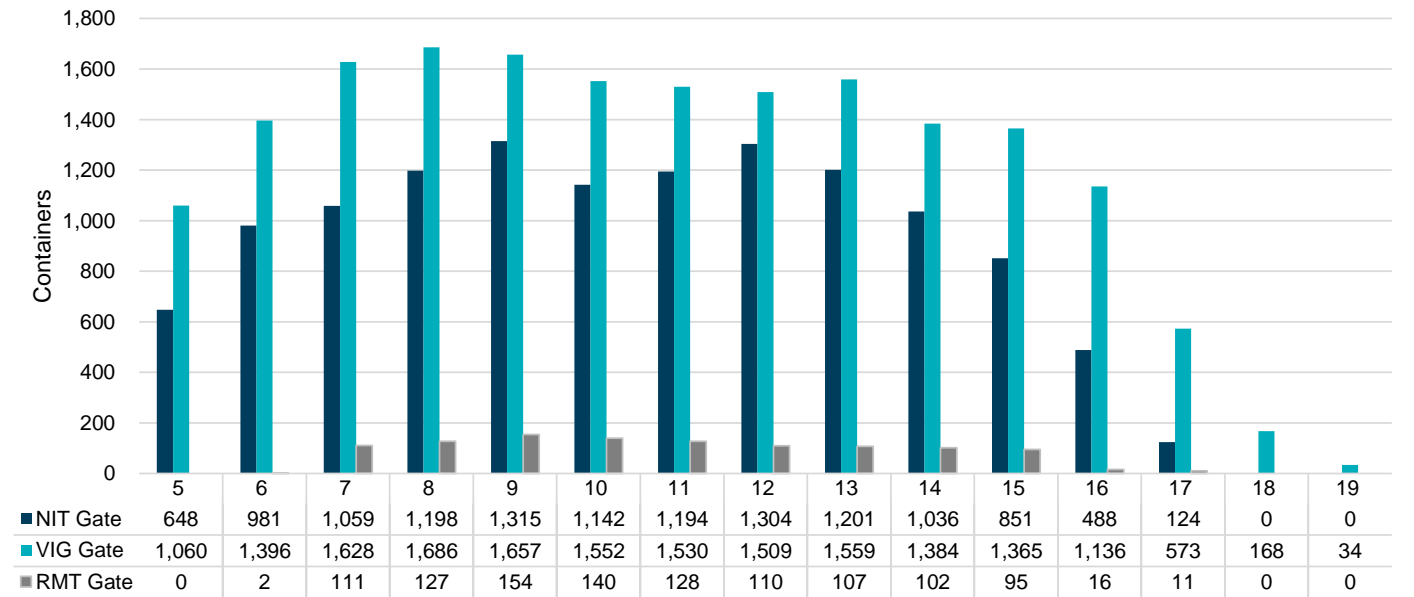

Port of Virginia Weekly Metrics

Gate Transactions

NIT Gate Transactions

VIG Gate Transactions

POV Gate Transactions

PPCY Gate Transactions

Please note: PPCY Gate Transactions are not included with POV Gate Transaction counts

Truck Reservation System and Hourly Transactions

NIT Truck Reservation Statistics

VIG Truck Reservation Statistics

POV Truck Reservation Statistics

POV Weekly Transactions by Terminal and Hour

Gate Containers and Dwell

NIT Gate Containers and Dwell

VIG Gate Containers and Dwell

Gate Transactions

POV Gate Containers and Dwell

Rail Containers and Dwell

NIT Rail Containers and Dwell

VIG Rail Containers and Dwell

Rail Containers