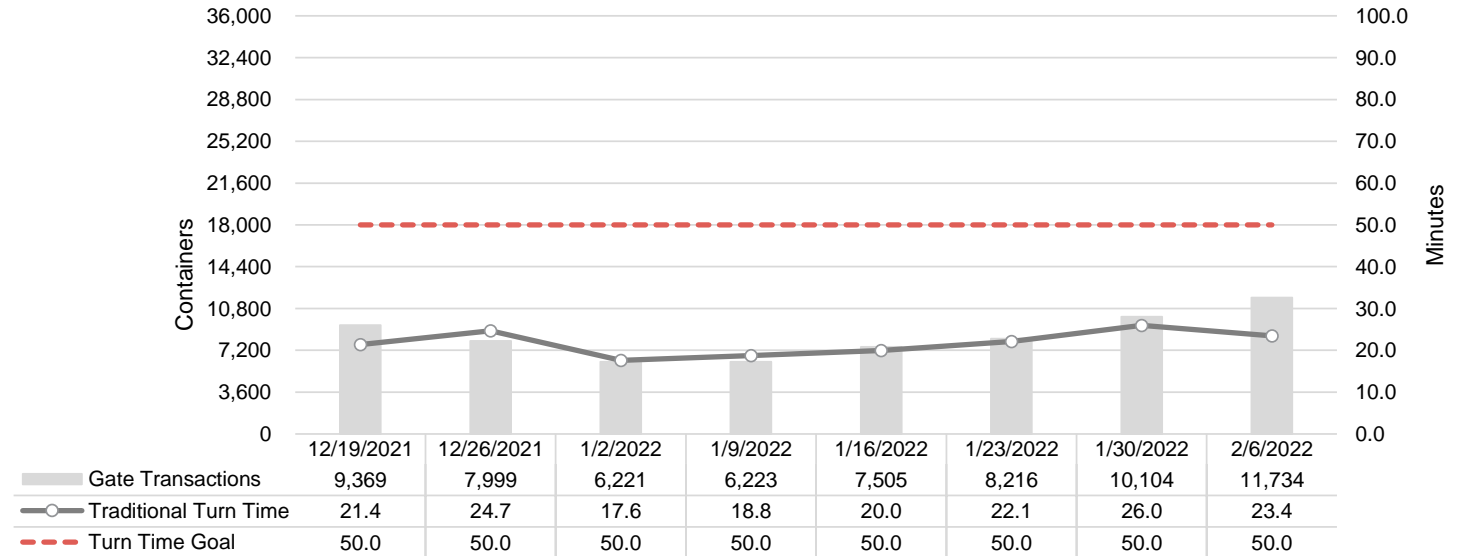

Port of Virginia Weekly Metrics

Gate Transactions

NIT Gate Transactions

VIG Gate Transactions

POV Gate Transactions

PPCY Gate Transactions

Please note: PPCY Gate Transactions are not included with POV Gate Transaction counts

Truck Reservation System and Hourly Transactions

NIT Truck Reservation Statistics

VIG Truck Reservation Statistics

POV Truck Reservation Statistics

POV Weekly Transactions by Terminal and Hour

Gate Containers and Dwell