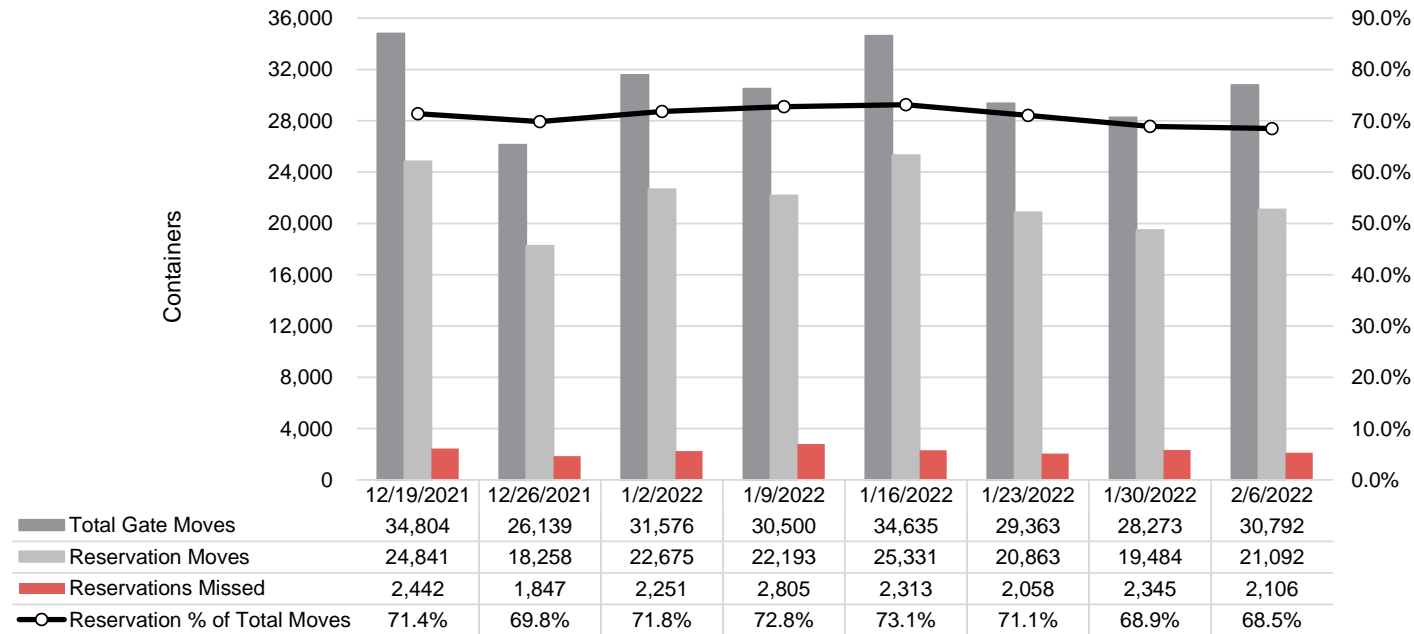

Port of Virginia Weekly Metrics

Gate Transactions

NIT Gate Transactions

VIG Gate Transactions

POV Gate Transactions

PPCY Gate Transactions

Please note: PPCY Gate Transactions are not included with POV Gate Transaction counts

Truck Reservation System and Hourly Transactions

NIT Truck Reservation Statistics

VIG Truck Reservation Statistics

POV Truck Reservation Statistics

POV Weekly Transactions by Terminal and Hour

Gate Containers and Dwell

NIT Gate Containers and Dwell

VIG Gate Containers and Dwell

Gate Transactions

POV Gate Containers and Dwell

Rail Containers and Dwell

NIT Rail Containers and Dwell

VIG Rail Containers and Dwell

Rail Containers