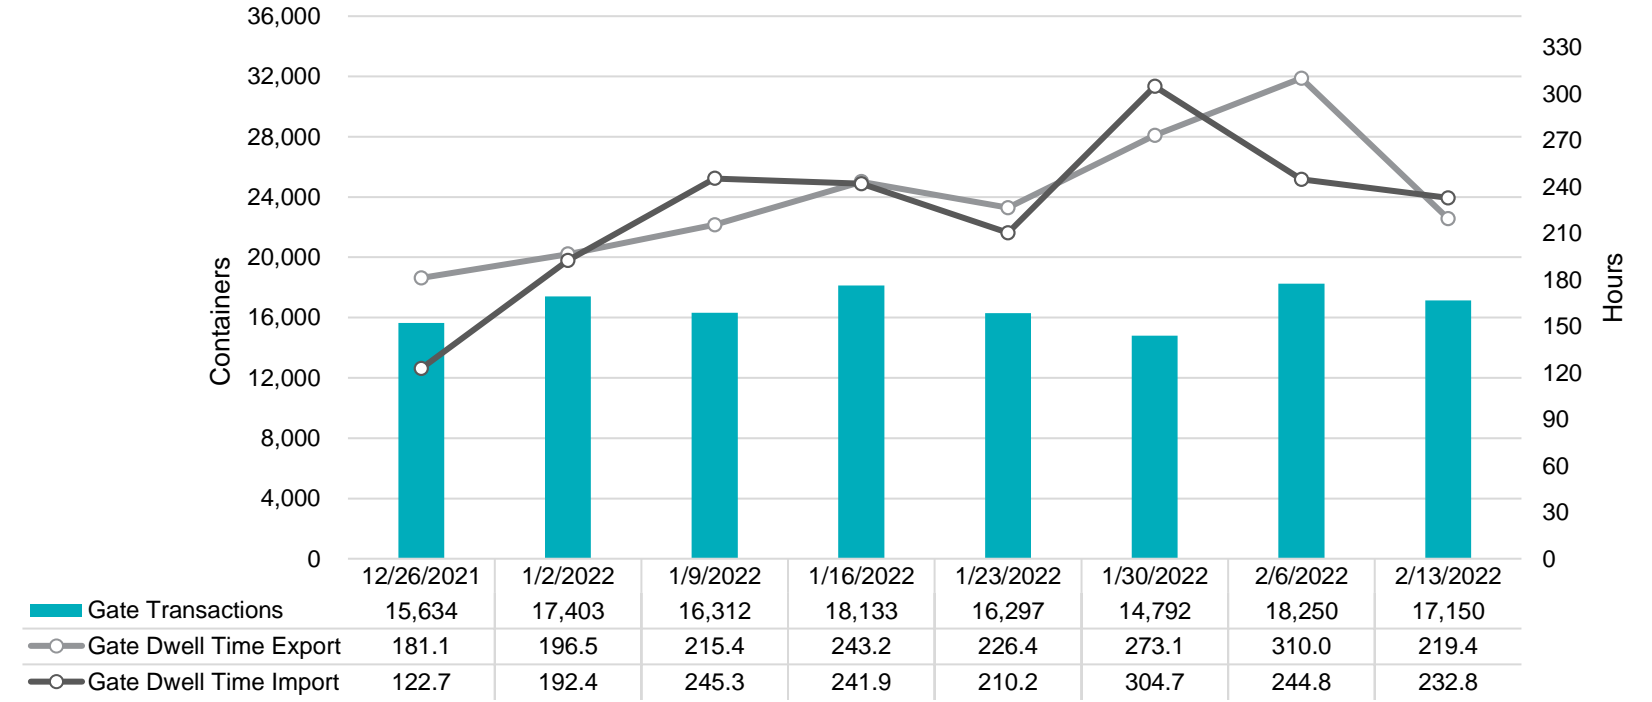

VIG Gate Containers and Dwell