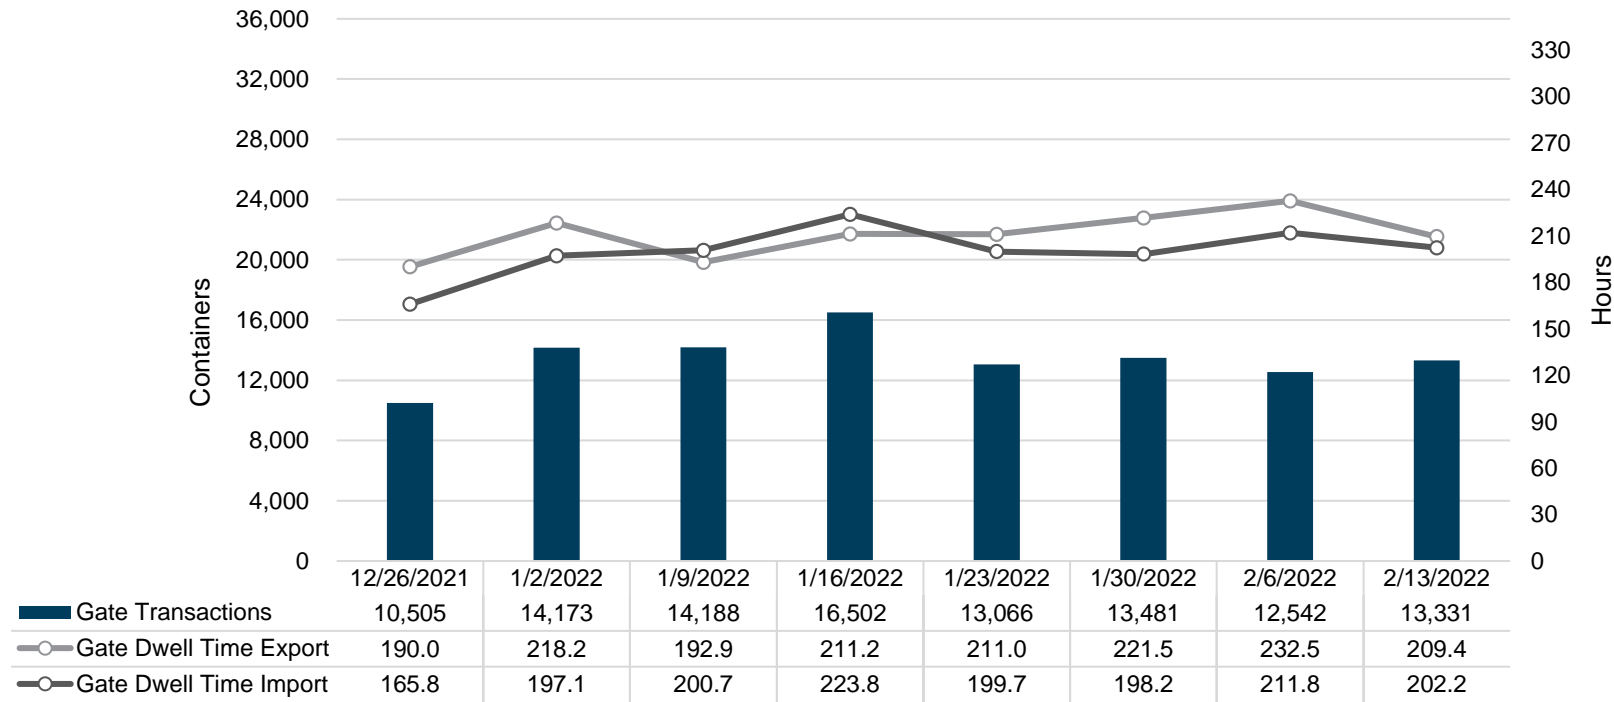

Gate Containers and Dwell

NIT Gate Containers and Dwell