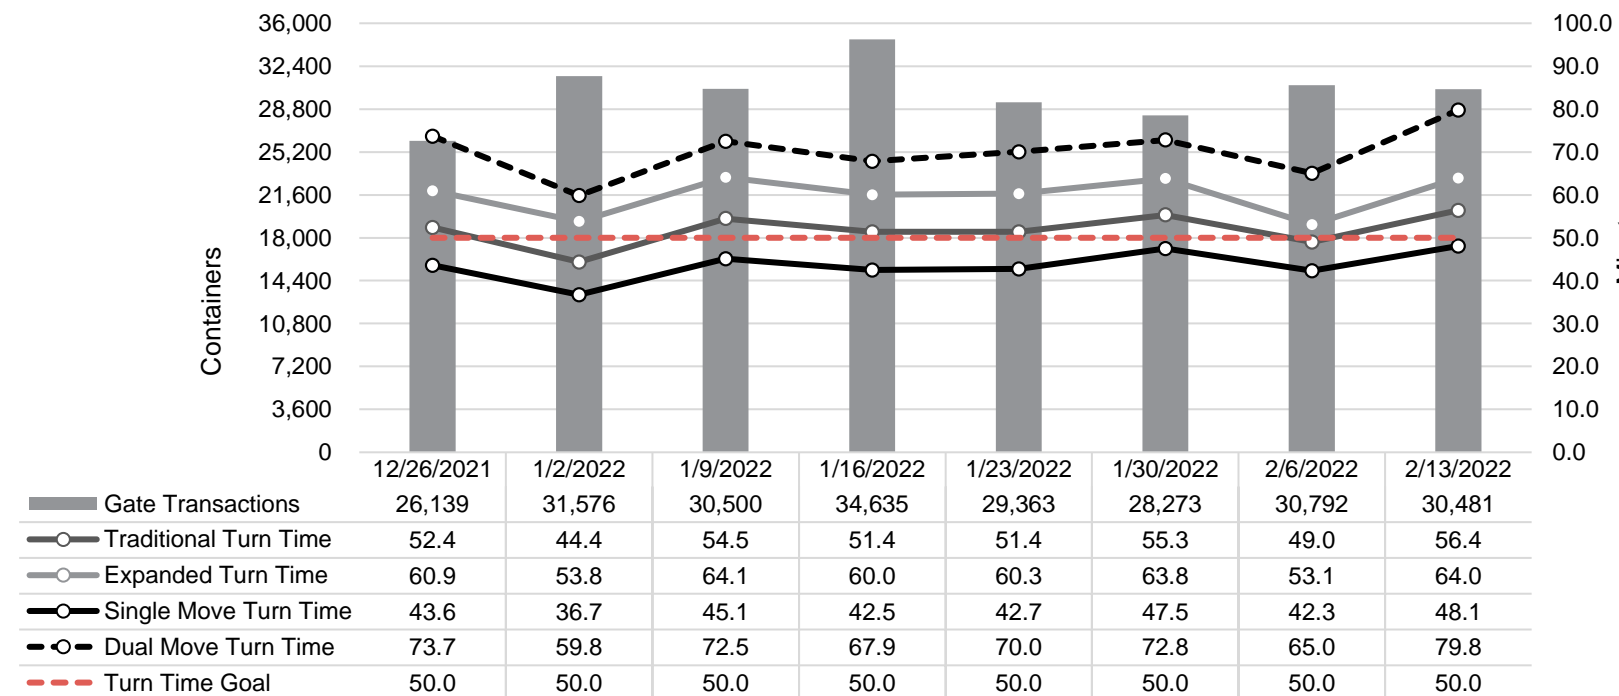

Port of Virginia Weekly Metrics

Gate Transactions

NIT Gate Transactions

VIG Gate Transactions

POV Gate Transactions

PPCY Gate Transactions

Please note: PPCY Gate Transactions are not included with POV Gate Transaction counts

Truck Reservation System and Hourly Transactions

NIT Truck Reservation Statistics

VIG Truck Reservation Statistics

POV Truck Reservation Statistics

POV Weekly Transactions by Terminal and Hour

Gate Containers and Dwell