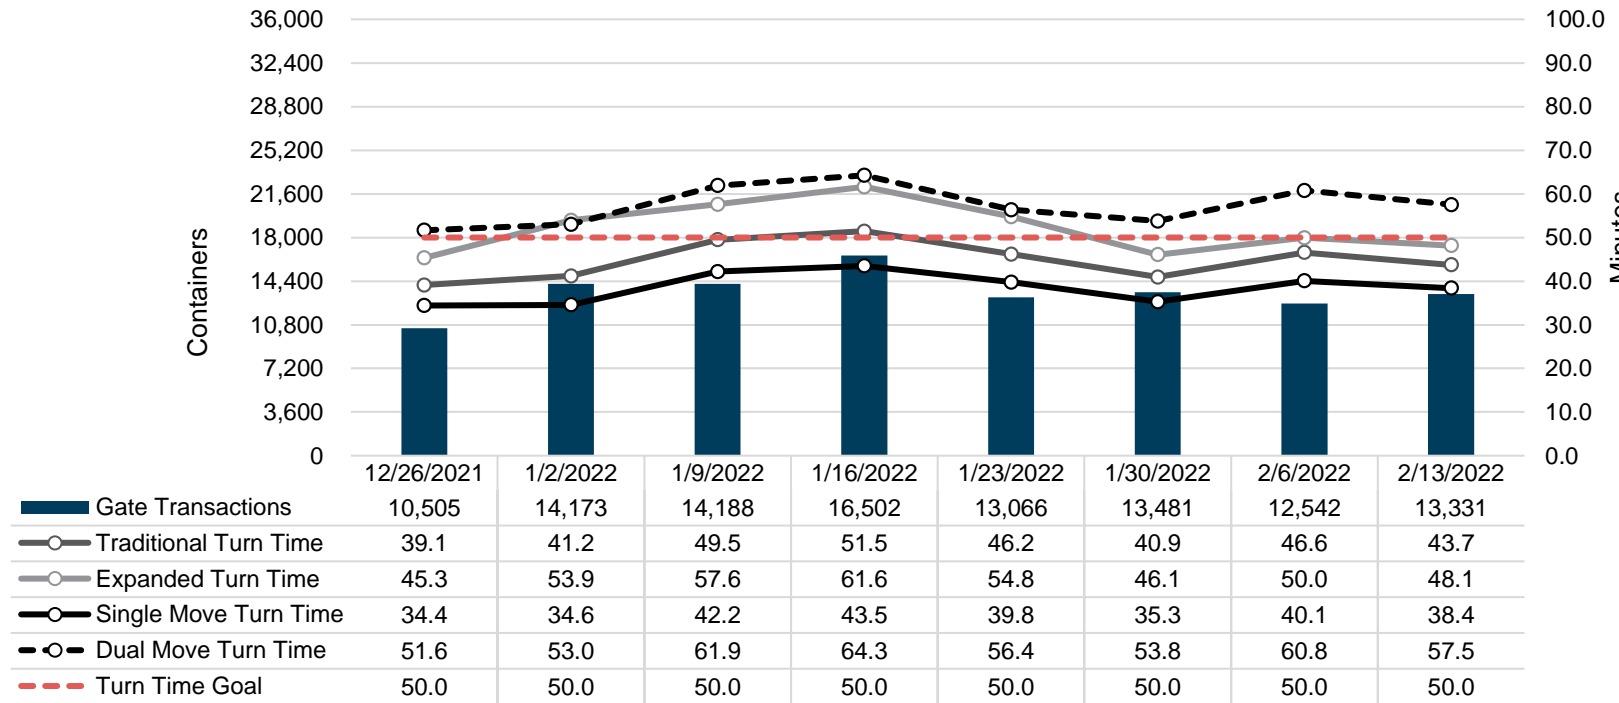

Port of Virginia Weekly Metrics

Gate Transactions

NIT Gate Transactions

VIG Gate Transactions

POV Gate Transactions

PPCY Gate Transactions

Please note: PPCY Gate Transactions are not included with POV Gate Transaction counts

Truck Reservation System and Hourly Transactions

NIT Truck Reservation Statistics

VIG Truck Reservation Statistics

POV Truck Reservation Statistics

POV Weekly Transactions by Terminal and Hour

Gate Containers and Dwell