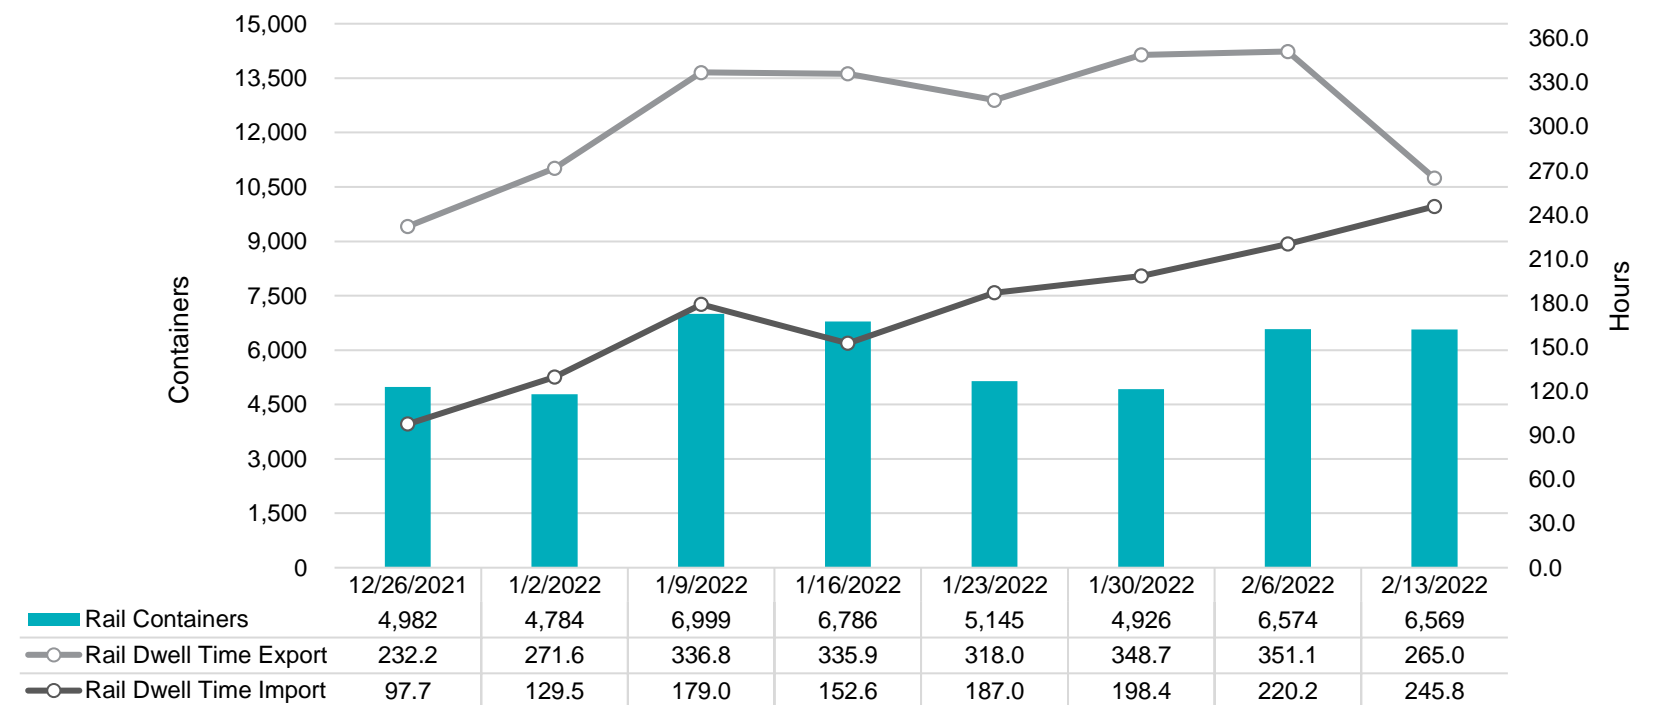

Truck Reservation System and Hourly Transactions

NIT Truck Reservation Statistics

VIG Truck Reservation Statistics

POV Truck Reservation Statistics

POV Weekly Transactions by Terminal and Hour

Gate Containers and Dwell

NIT Gate Containers and Dwell

VIG Gate Containers and Dwell

Gate Transactions

POV Gate Containers and Dwell

Rail Containers and Dwell

NIT Rail Containers and Dwell

VIG Rail Containers and Dwell

Rail Containers