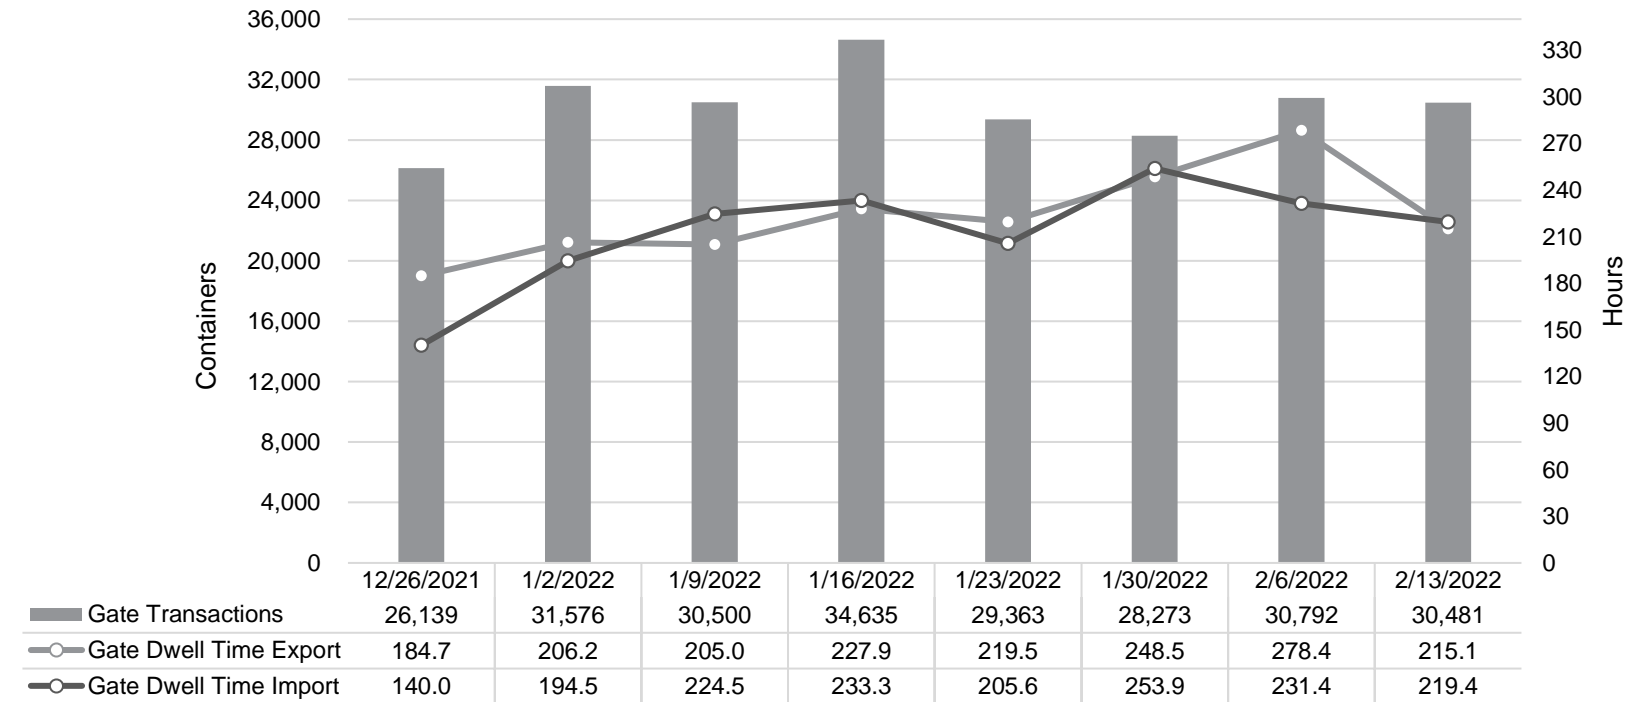

Truck Reservation System and Hourly Transactions

NIT Truck Reservation Statistics

VIG Truck Reservation Statistics

POV Truck Reservation Statistics

POV Weekly Transactions by Terminal and Hour

Gate Containers and Dwell

NIT Gate Containers and Dwell

VIG Gate Containers and Dwell

Gate Transactions

POV Gate Containers and Dwell

Rail Containers and Dwell

NIT Rail Containers and Dwell

VIG Rail Containers and Dwell

Rail Containers