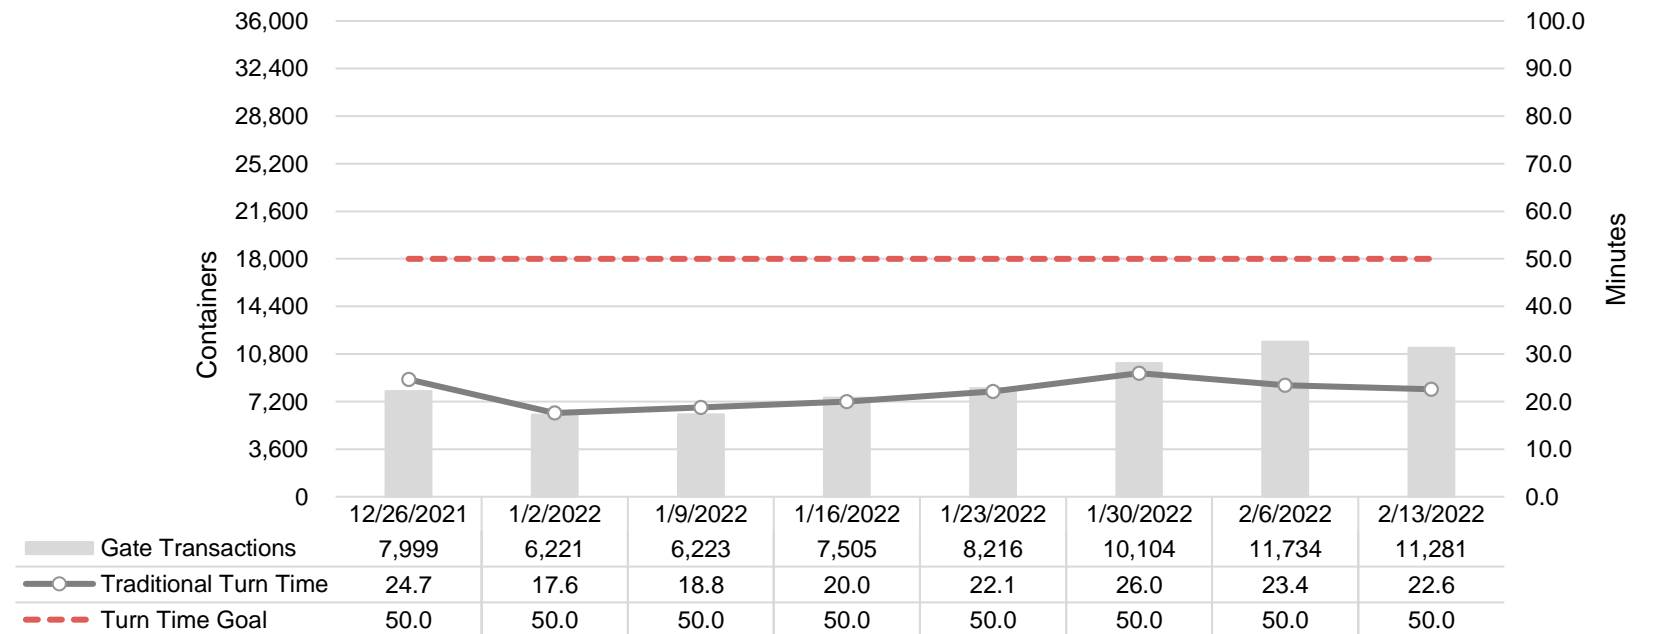

Port of Virginia Weekly Metrics

Gate Transactions

NIT Gate Transactions

VIG Gate Transactions

POV Gate Transactions

PPCY Gate Transactions

Please note: PPCY Gate Transactions are not included with POV Gate Transaction counts

Truck Reservation System and Hourly Transactions

NIT Truck Reservation Statistics

VIG Truck Reservation Statistics

POV Truck Reservation Statistics

POV Weekly Transactions by Terminal and Hour

Gate Containers and Dwell