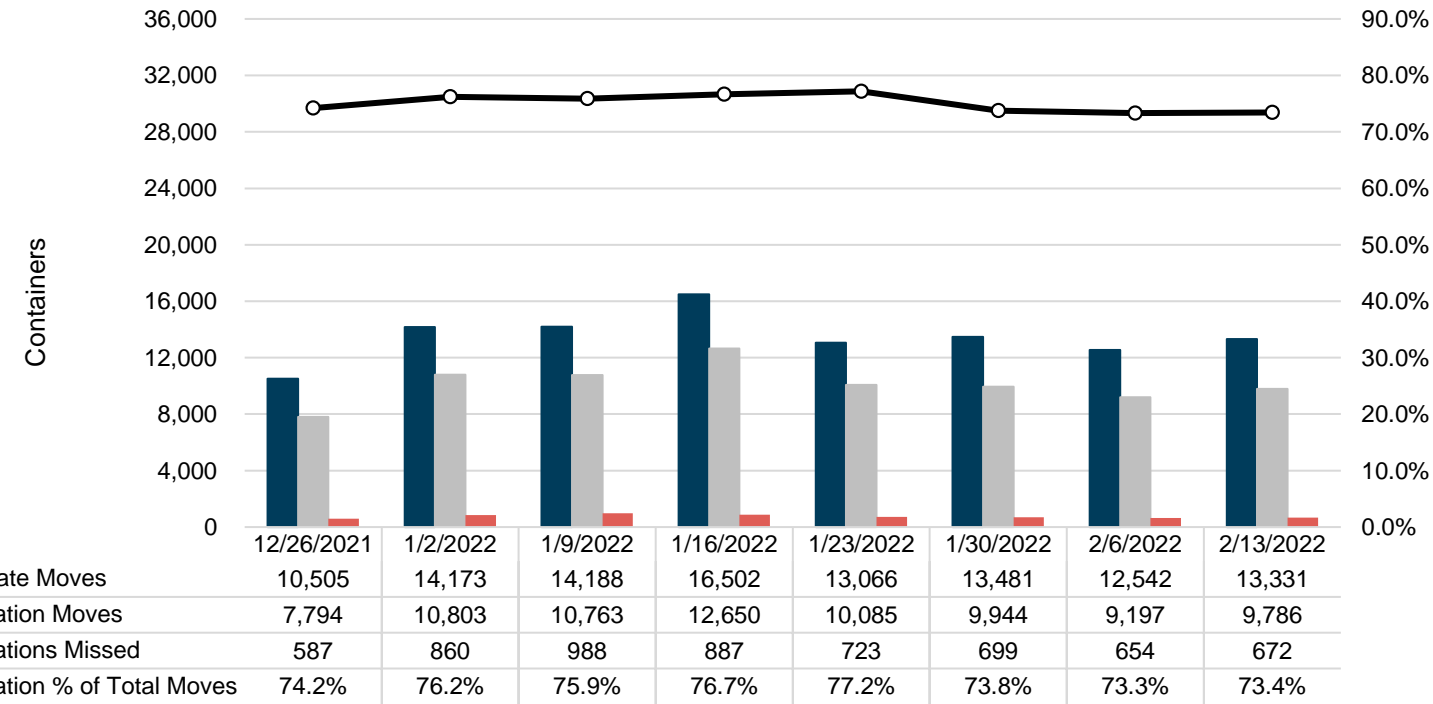

Port of Virginia Weekly Metrics

Gate Transactions

NIT Gate Transactions

VIG Gate Transactions

POV Gate Transactions

PPCY Gate Transactions

Please note: PPCY Gate Transactions are not included with POV Gate Transaction counts

Truck Reservation System and Hourly Transactions

NIT Truck Reservation Statistics

VIG Truck Reservation Statistics

POV Truck Reservation Statistics

POV Weekly Transactions by Terminal and Hour

Gate Containers and Dwell