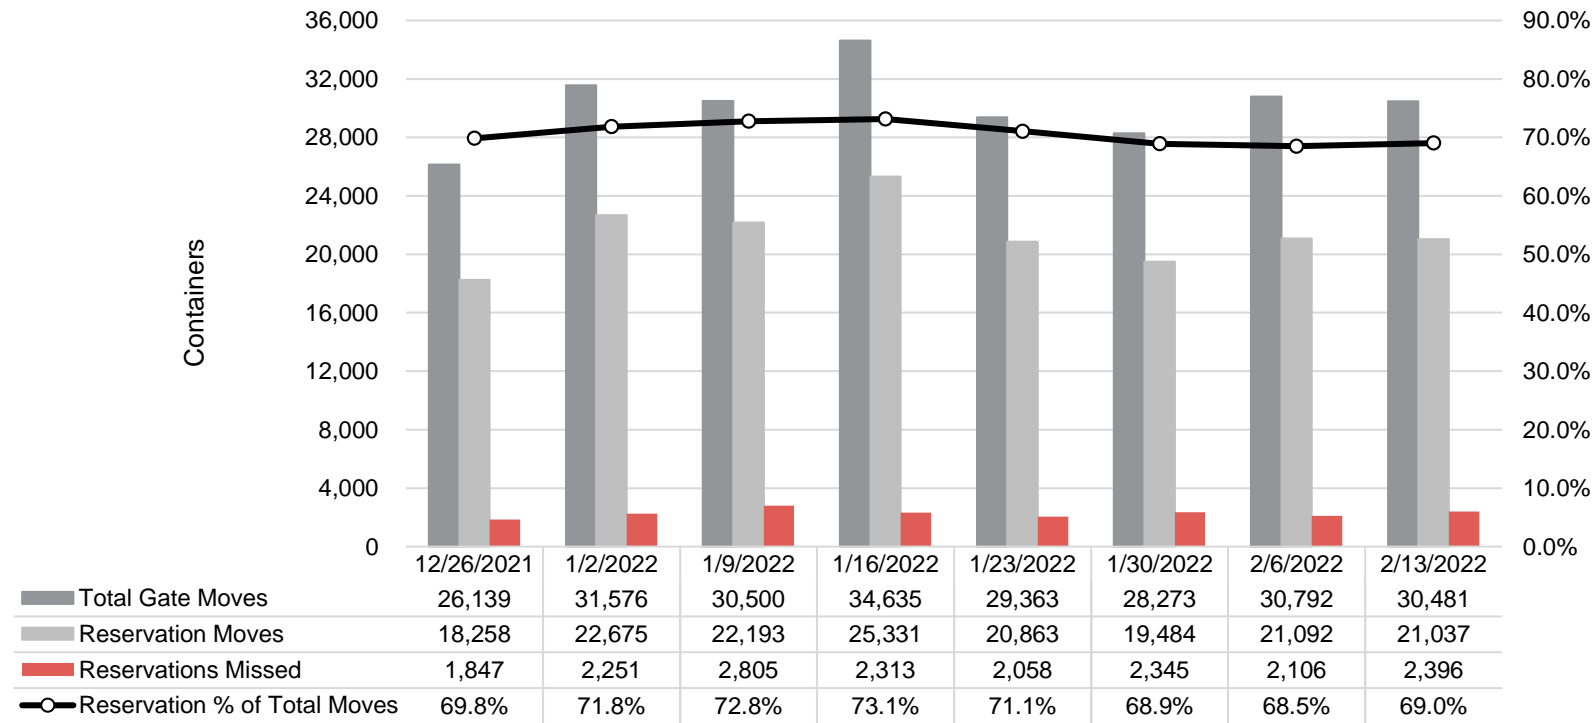

Port of Virginia Weekly Metrics

Gate Transactions

NIT Gate Transactions

VIG Gate Transactions

POV Gate Transactions

PPCY Gate Transactions

Please note: PPCY Gate Transactions are not included with POV Gate Transaction counts

Truck Reservation System and Hourly Transactions

NIT Truck Reservation Statistics

VIG Truck Reservation Statistics

POV Truck Reservation Statistics

POV Weekly Transactions by Terminal and Hour

Gate Containers and Dwell

NIT Gate Containers and Dwell

VIG Gate Containers and Dwell

Gate Transactions

POV Gate Containers and Dwell

Rail Containers and Dwell

NIT Rail Containers and Dwell

VIG Rail Containers and Dwell

Rail Containers