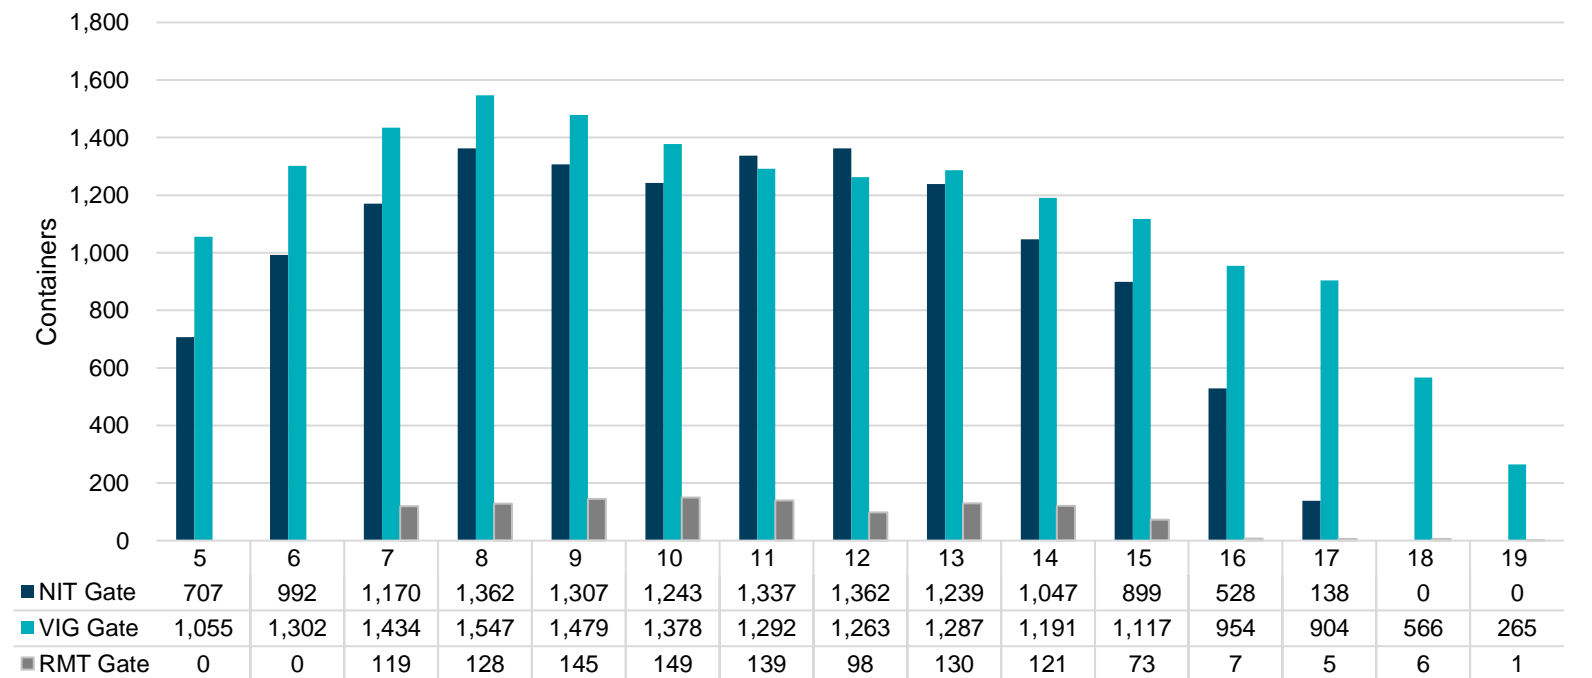

Port of Virginia Weekly Metrics

Gate Transactions

NIT Gate Transactions

VIG Gate Transactions

POV Gate Transactions

PPCY Gate Transactions

Please note: PPCY Gate Transactions are not included with POV Gate Transaction counts

Truck Reservation System and Hourly Transactions

NIT Truck Reservation Statistics

VIG Truck Reservation Statistics

POV Truck Reservation Statistics

POV Weekly Transactions by Terminal and Hour

Gate Containers and Dwell

NIT Gate Containers and Dwell

VIG Gate Containers and Dwell

Gate Transactions

POV Gate Containers and Dwell

Rail Containers and Dwell

NIT Rail Containers and Dwell

VIG Rail Containers and Dwell

Rail Containers