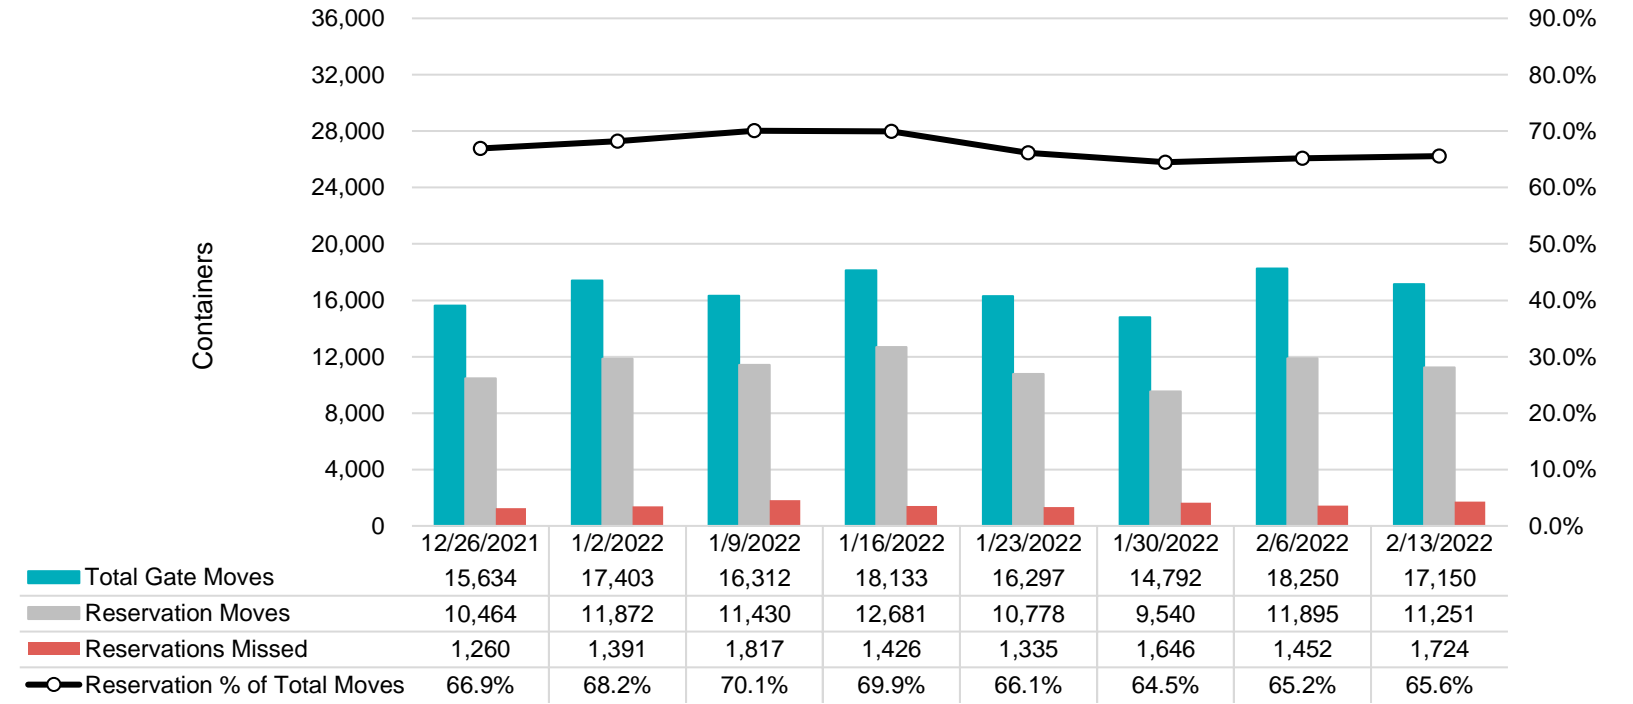

Port of Virginia Weekly Metrics

Gate Transactions

NIT Gate Transactions

VIG Gate Transactions

POV Gate Transactions

PPCY Gate Transactions

Please note: PPCY Gate Transactions are not included with POV Gate Transaction counts

Truck Reservation System and Hourly Transactions

NIT Truck Reservation Statistics

VIG Truck Reservation Statistics

POV Truck Reservation Statistics

POV Weekly Transactions by Terminal and Hour

Gate Containers and Dwell