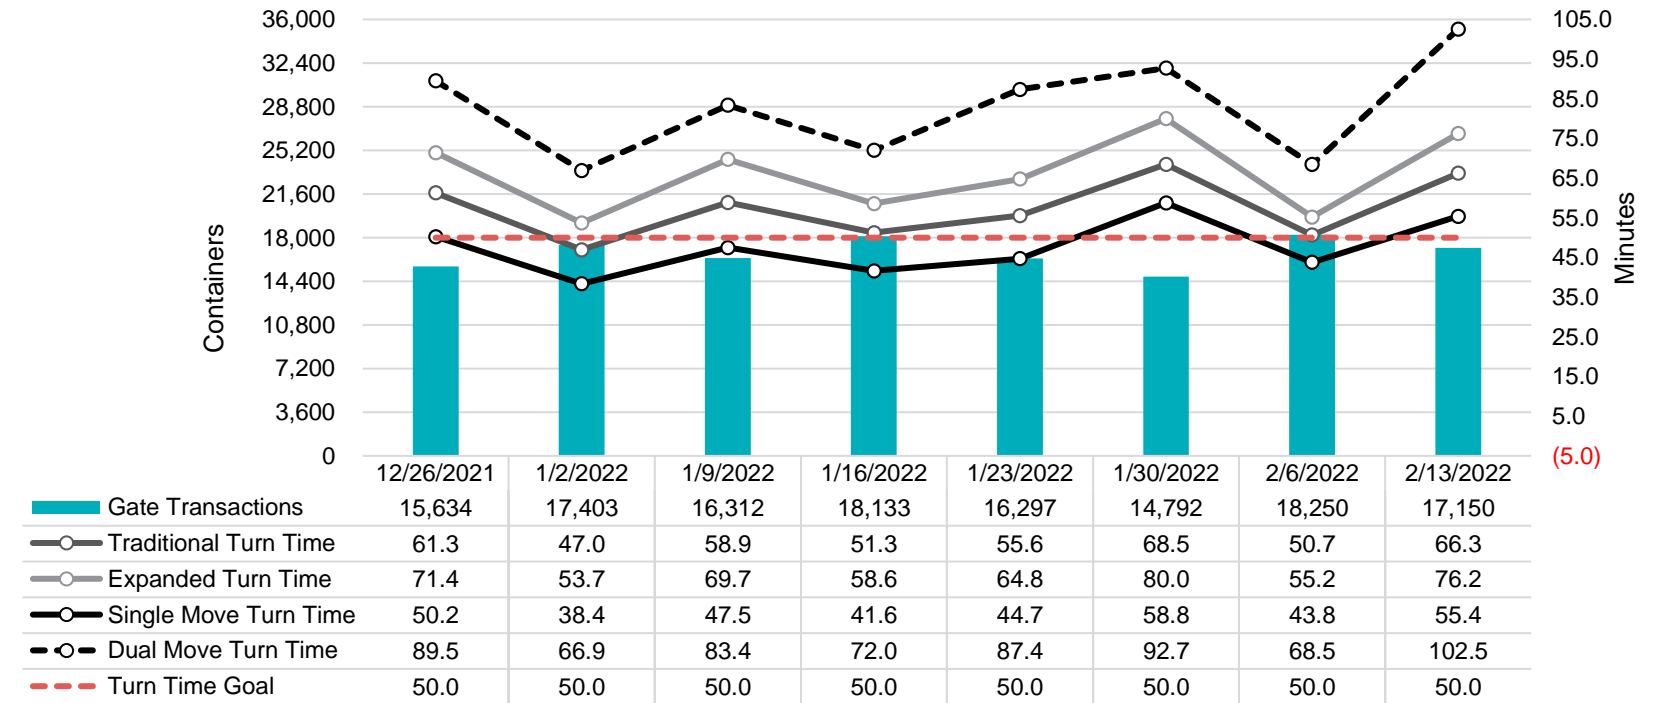

Port of Virginia Weekly Metrics

Gate Transactions

NIT Gate Transactions

VIG Gate Transactions

POV Gate Transactions

PPCY Gate Transactions

Please note: PPCY Gate Transactions are not included with POV Gate Transaction counts

Truck Reservation System and Hourly Transactions

NIT Truck Reservation Statistics

VIG Truck Reservation Statistics

POV Truck Reservation Statistics

POV Weekly Transactions by Terminal and Hour

Gate Containers and Dwell