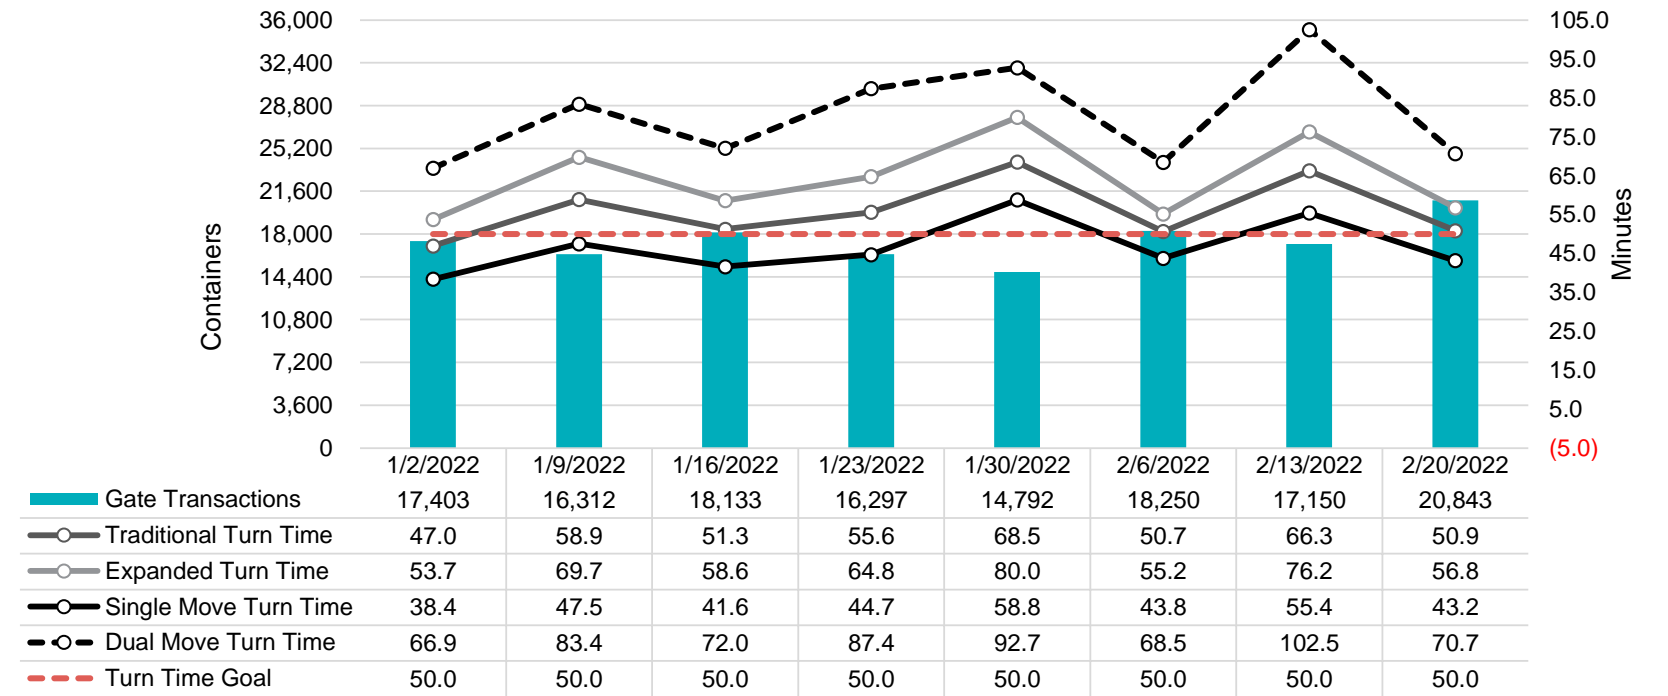

Port of Virginia Weekly Metrics

Gate Transactions

NIT Gate Transactions

VIG Gate Transactions

POV Gate Transactions

PPCY Gate Transactions

Please note: PPCY Gate Transactions are not included with POV Gate Transaction counts

Truck Reservation System and Hourly Transactions

NIT Truck Reservation Statistics

VIG Truck Reservation Statistics

POV Truck Reservation Statistics

POV Weekly Transactions by Terminal and Hour

Gate Containers and Dwell