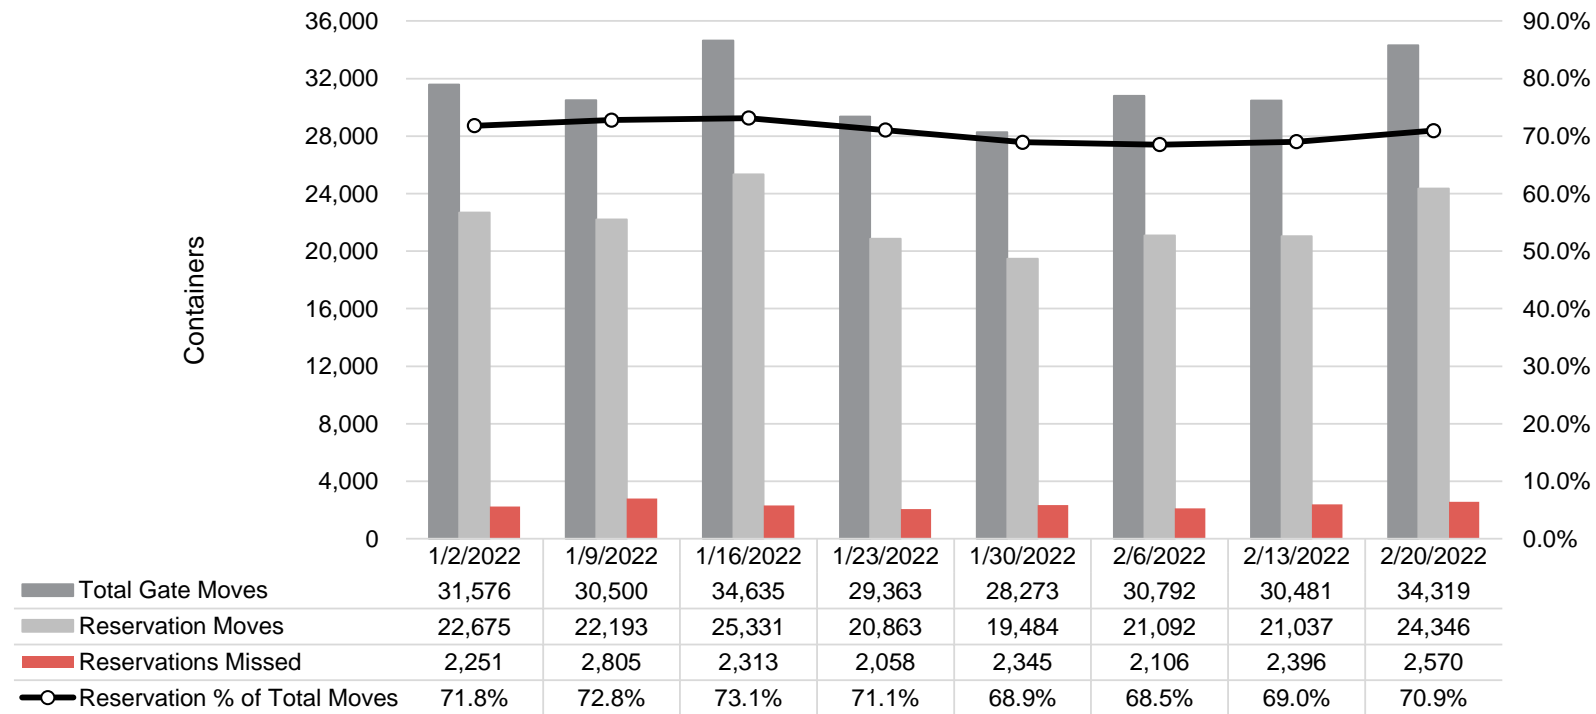

Port of Virginia Weekly Metrics

Gate Transactions

NIT Gate Transactions

VIG Gate Transactions

POV Gate Transactions

PPCY Gate Transactions

Please note: PPCY Gate Transactions are not included with POV Gate Transaction counts

Truck Reservation System and Hourly Transactions

NIT Truck Reservation Statistics

VIG Truck Reservation Statistics

POV Truck Reservation Statistics

POV Weekly Transactions by Terminal and Hour

Gate Containers and Dwell

NIT Gate Containers and Dwell

VIG Gate Containers and Dwell

Gate Transactions

POV Gate Containers and Dwell

Rail Containers and Dwell

NIT Rail Containers and Dwell

VIG Rail Containers and Dwell

Rail Containers