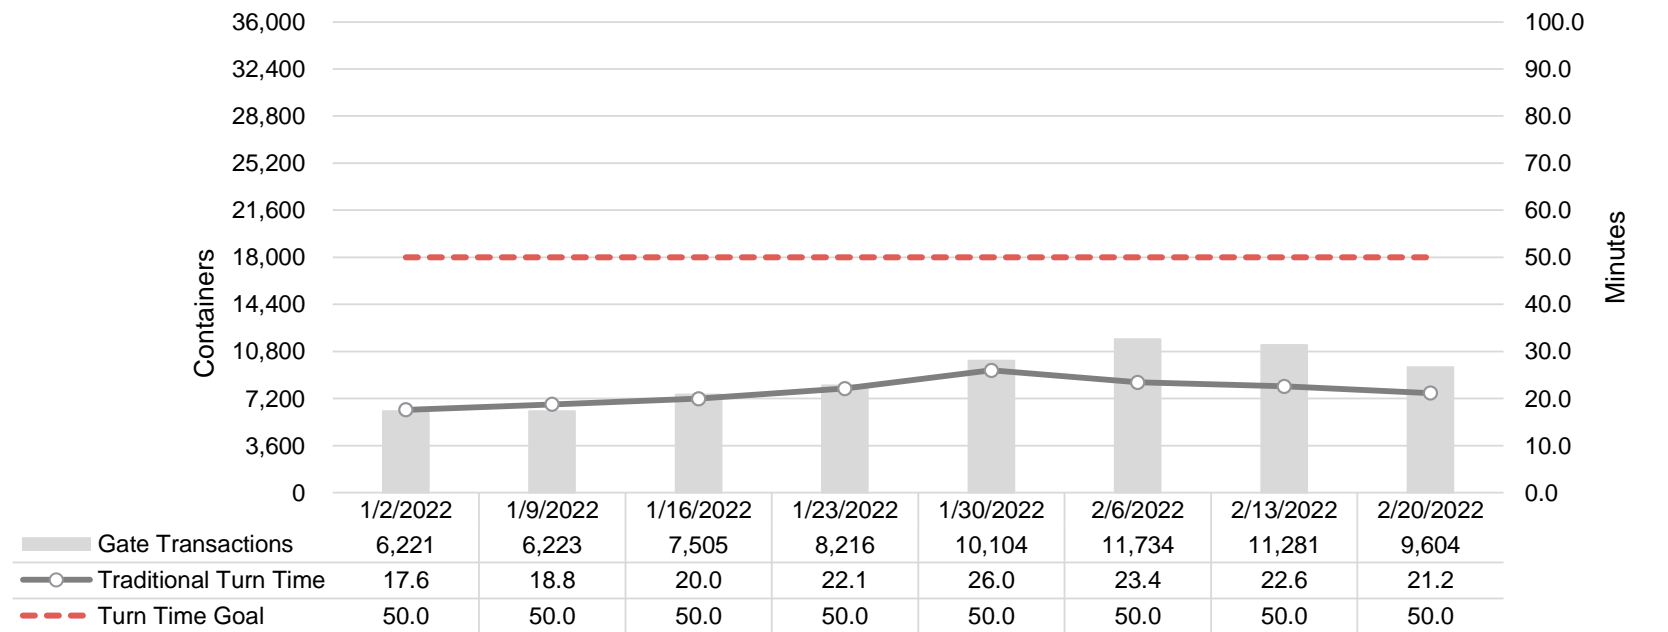

Port of Virginia Weekly Metrics

Gate Transactions

NIT Gate Transactions

VIG Gate Transactions

POV Gate Transactions

PPCY Gate Transactions

Please note: PPCY Gate Transactions are not included with POV Gate Transaction counts

Truck Reservation System and Hourly Transactions

NIT Truck Reservation Statistics

VIG Truck Reservation Statistics

POV Truck Reservation Statistics

POV Weekly Transactions by Terminal and Hour

Gate Containers and Dwell