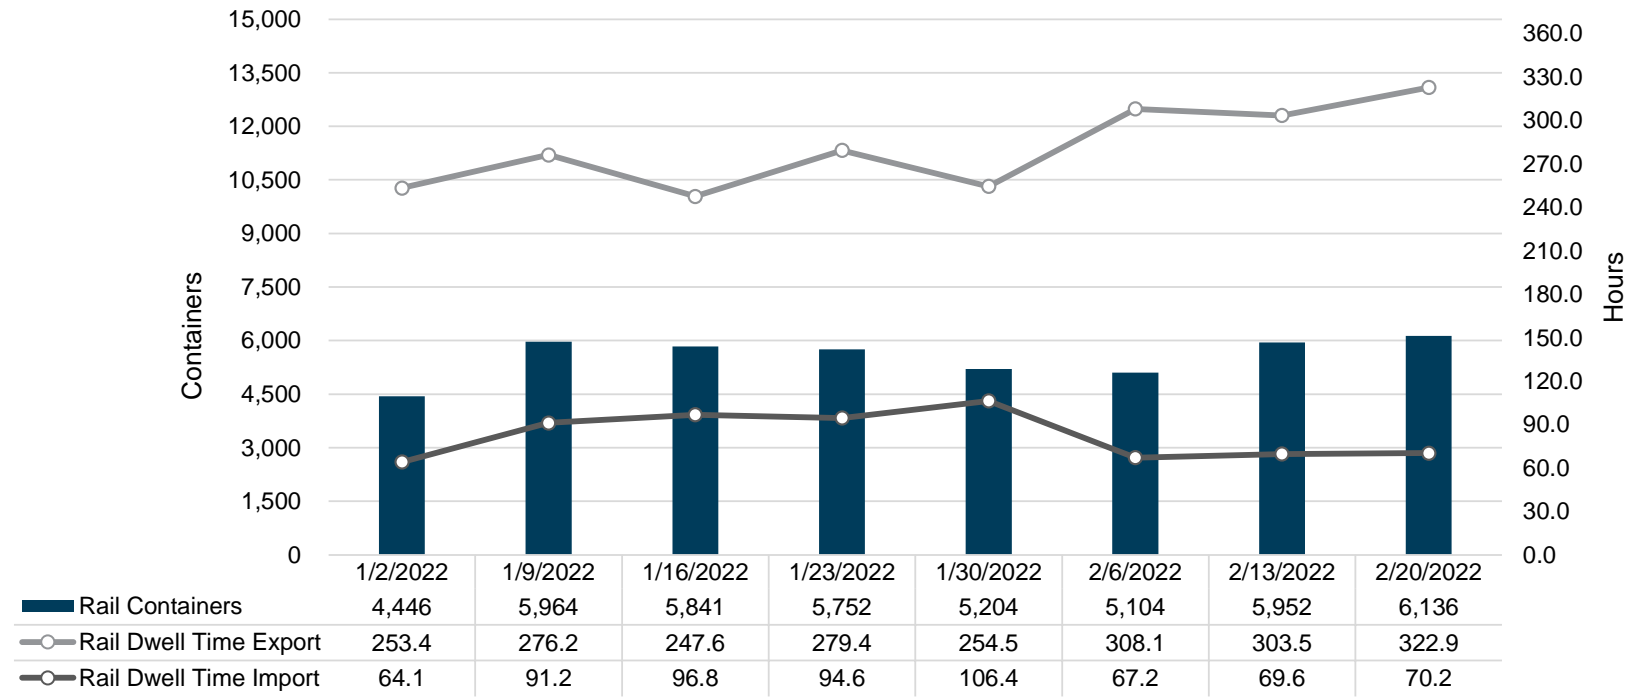

Truck Reservation System and Hourly Transactions

NIT Truck Reservation Statistics

VIG Truck Reservation Statistics

POV Truck Reservation Statistics

POV Weekly Transactions by Terminal and Hour

Gate Containers and Dwell

NIT Gate Containers and Dwell

VIG Gate Containers and Dwell

Gate Transactions

POV Gate Containers and Dwell

Rail Containers and Dwell

NIT Rail Containers and Dwell

VIG Rail Containers and Dwell

Rail Containers