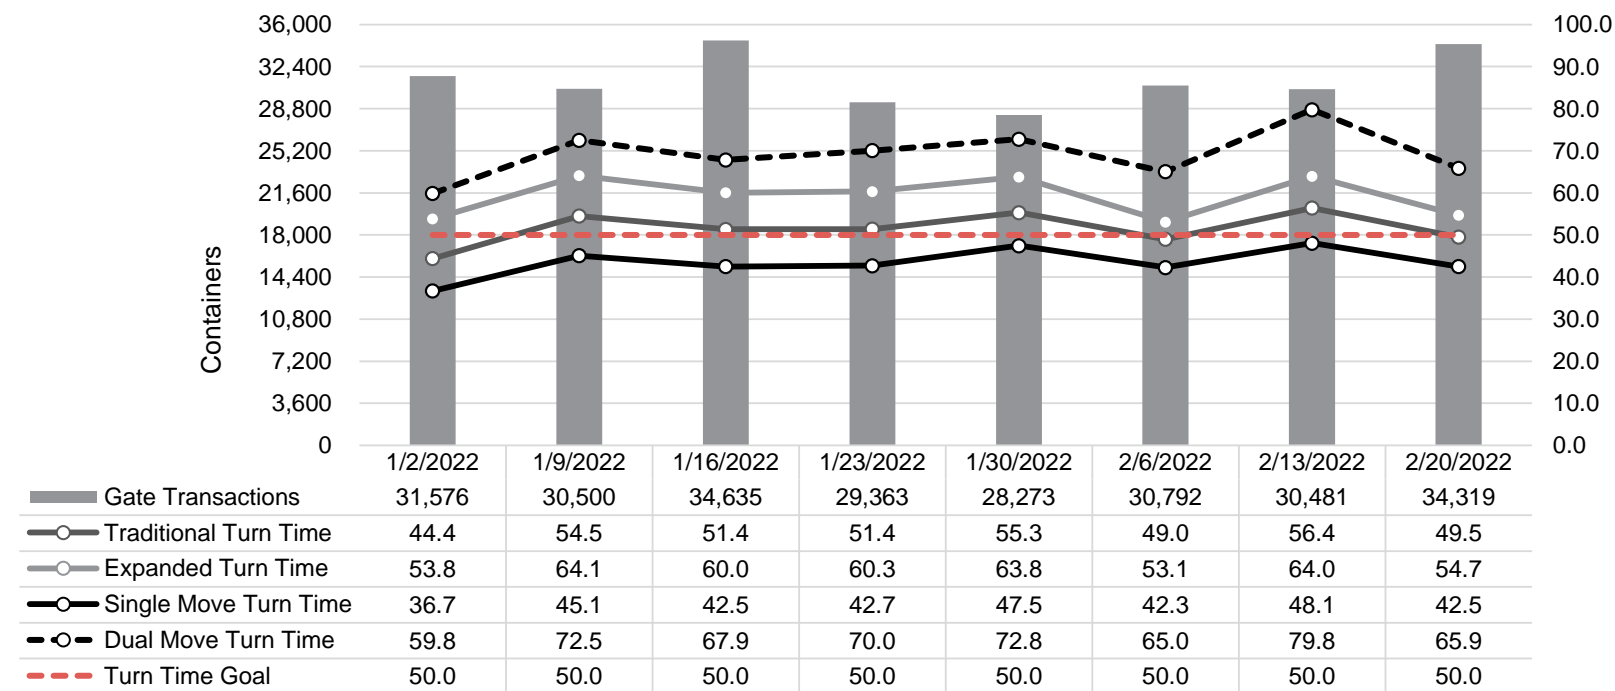

Port of Virginia Weekly Metrics

Gate Transactions

NIT Gate Transactions

VIG Gate Transactions

POV Gate Transactions

PPCY Gate Transactions

Please note: PPCY Gate Transactions are not included with POV Gate Transaction counts

Truck Reservation System and Hourly Transactions

NIT Truck Reservation Statistics

VIG Truck Reservation Statistics

POV Truck Reservation Statistics

POV Weekly Transactions by Terminal and Hour

Gate Containers and Dwell