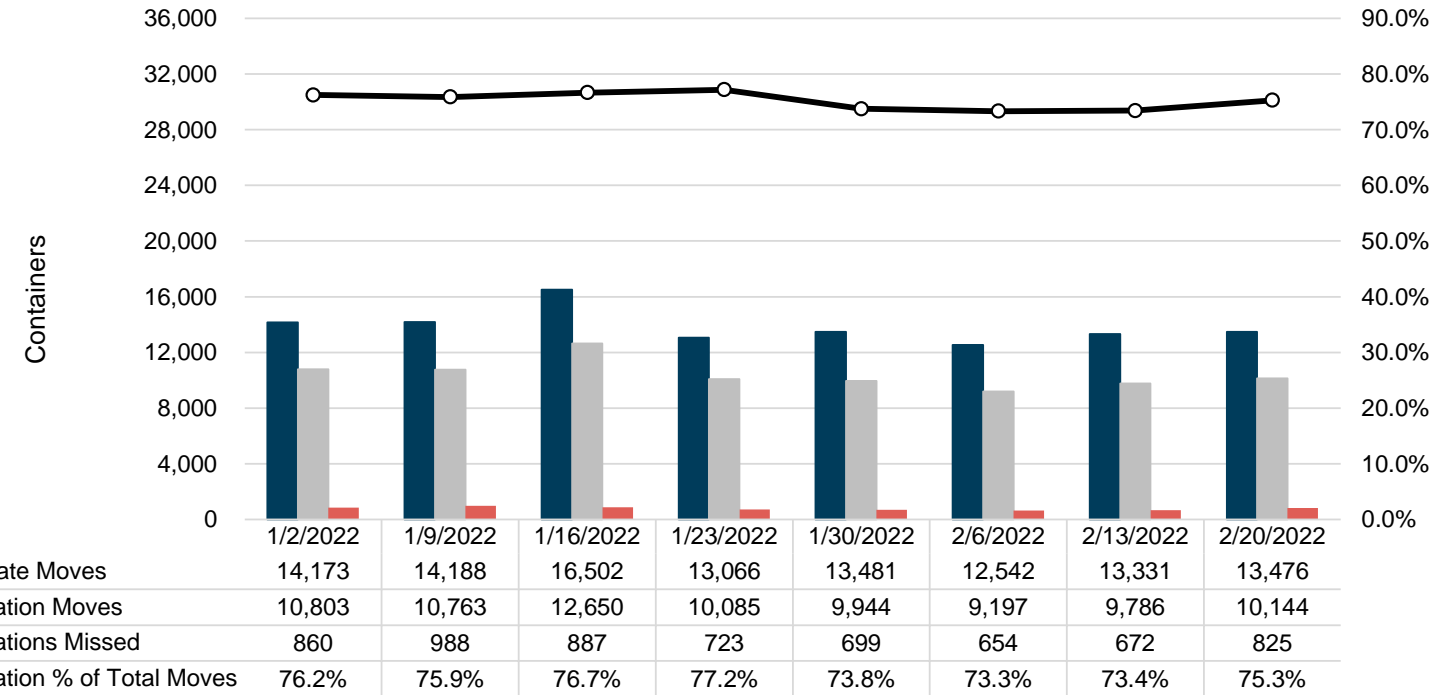

Port of Virginia Weekly Metrics

Gate Transactions

NIT Gate Transactions

VIG Gate Transactions

POV Gate Transactions

PPCY Gate Transactions

Please note: PPCY Gate Transactions are not included with POV Gate Transaction counts

Truck Reservation System and Hourly Transactions

NIT Truck Reservation Statistics

VIG Truck Reservation Statistics

POV Truck Reservation Statistics

POV Weekly Transactions by Terminal and Hour

Gate Containers and Dwell