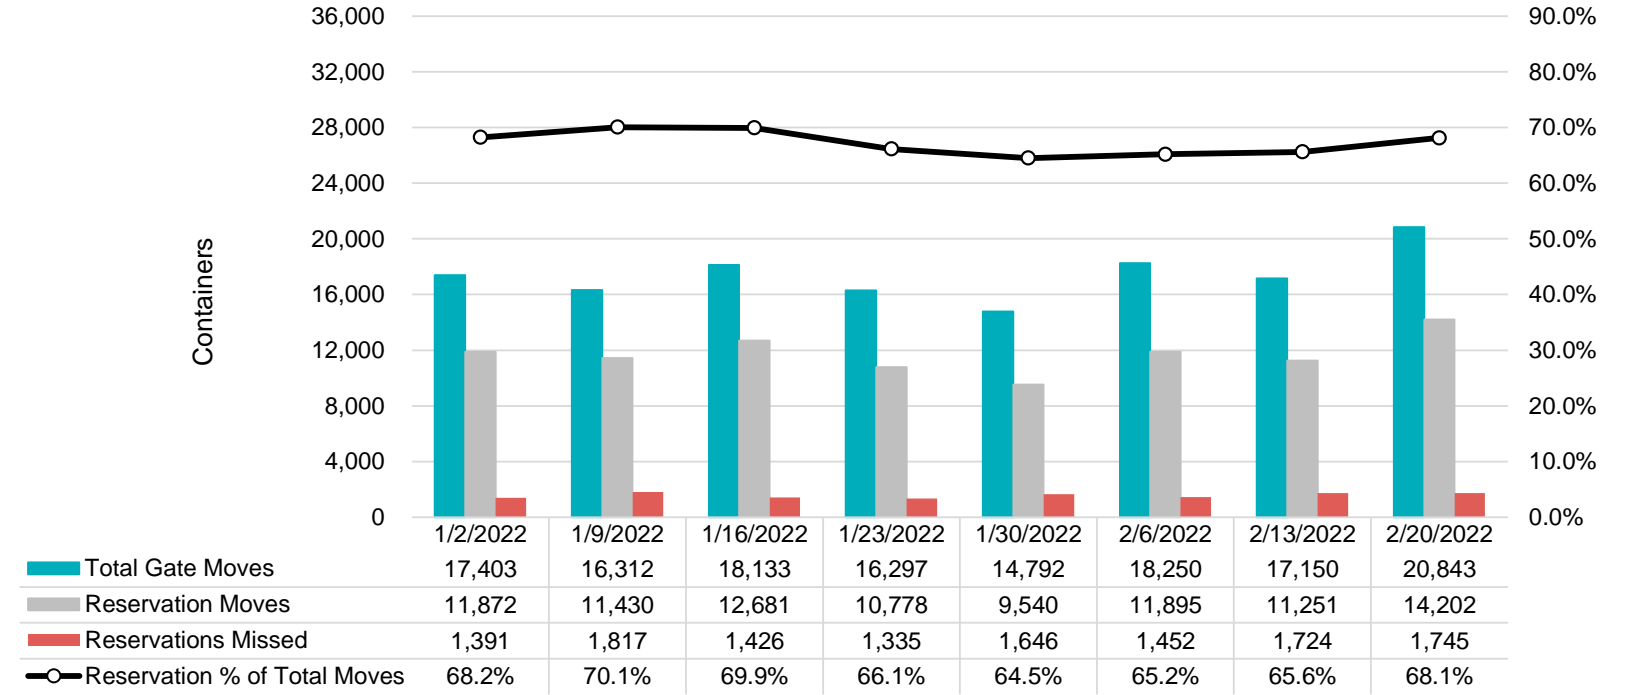

Port of Virginia Weekly Metrics

Gate Transactions

NIT Gate Transactions

VIG Gate Transactions

POV Gate Transactions

PPCY Gate Transactions

Please note: PPCY Gate Transactions are not included with POV Gate Transaction counts

Truck Reservation System and Hourly Transactions

NIT Truck Reservation Statistics

VIG Truck Reservation Statistics

POV Truck Reservation Statistics

POV Weekly Transactions by Terminal and Hour

Gate Containers and Dwell