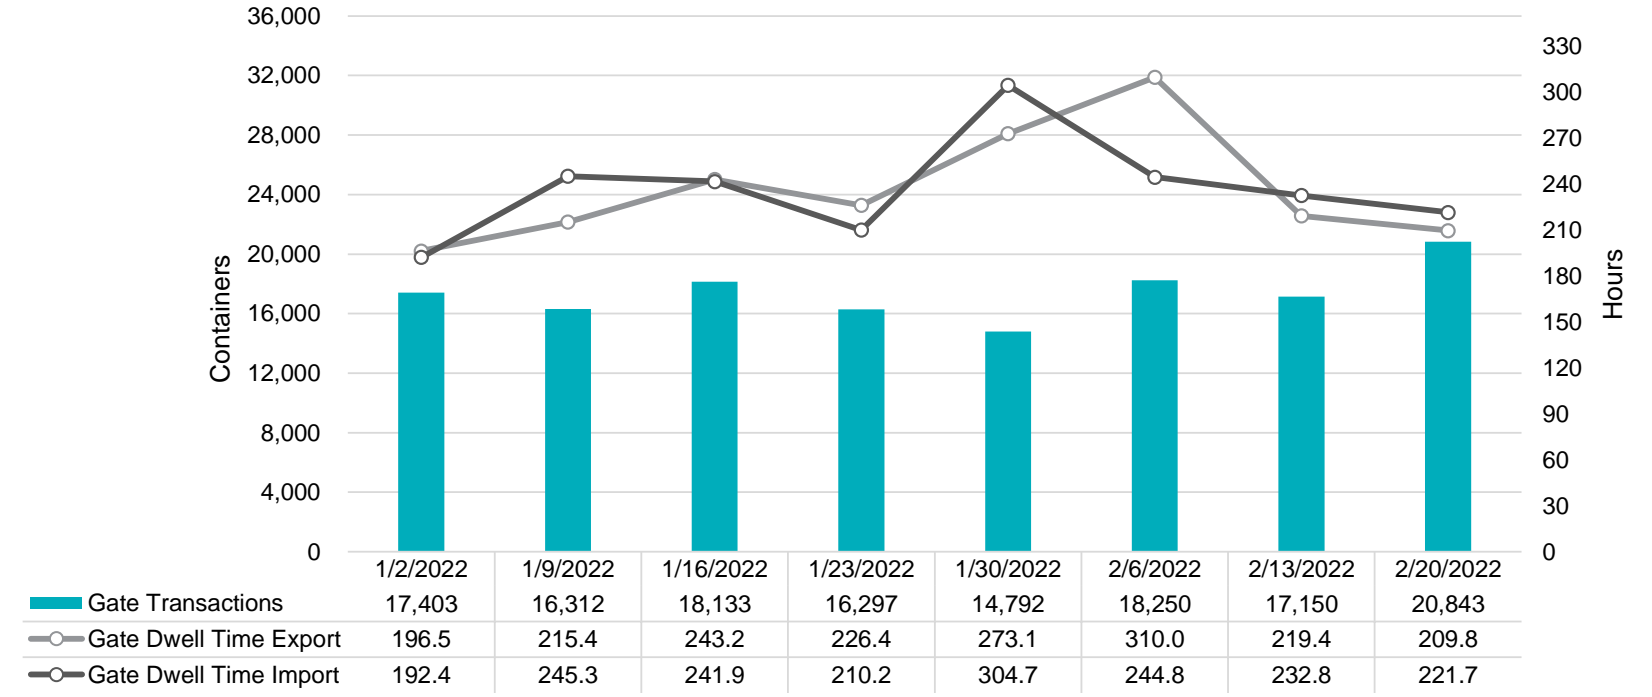

VIG Gate Containers and Dwell