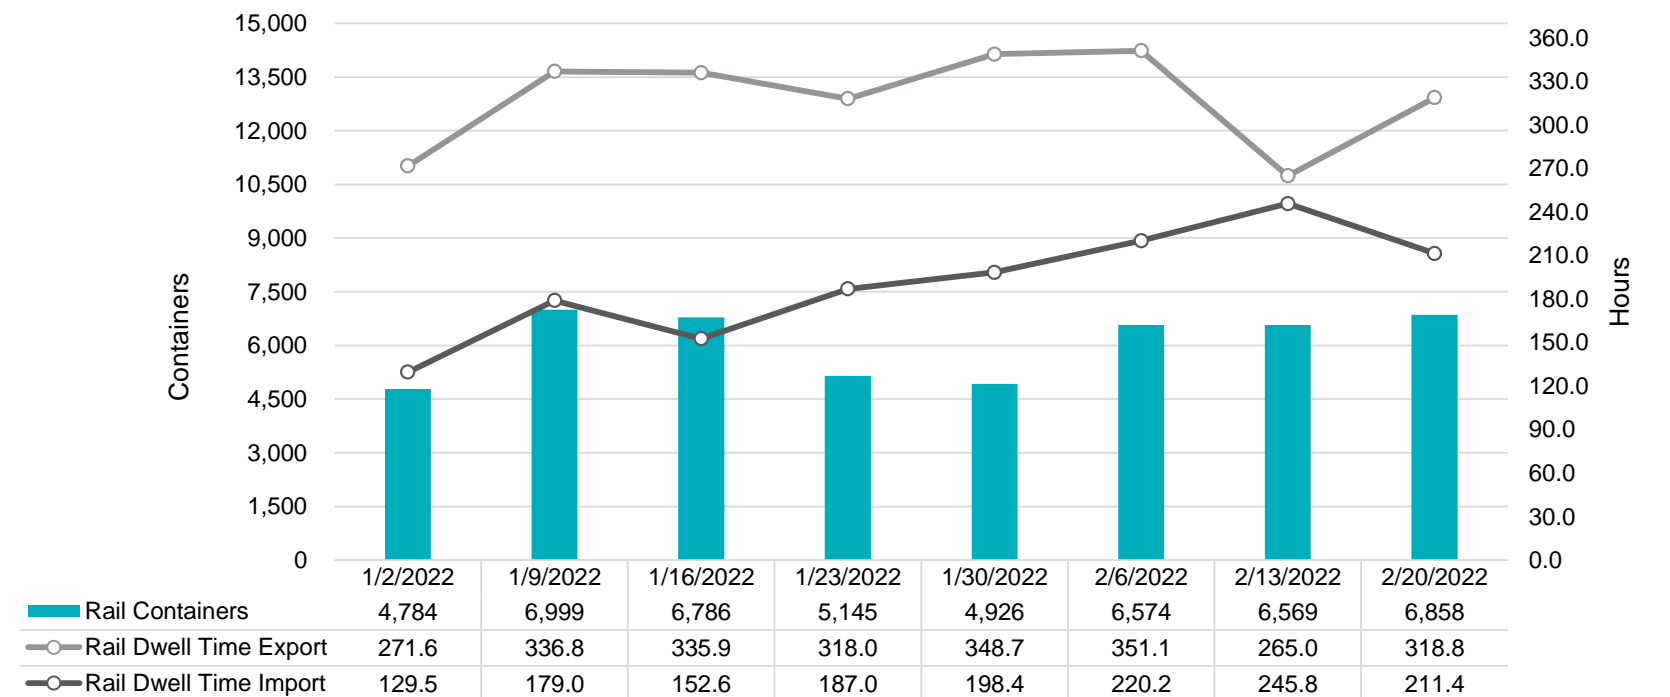

Truck Reservation System and Hourly Transactions

NIT Truck Reservation Statistics

VIG Truck Reservation Statistics

POV Truck Reservation Statistics

POV Weekly Transactions by Terminal and Hour

Gate Containers and Dwell

NIT Gate Containers and Dwell

VIG Gate Containers and Dwell

Gate Transactions

POV Gate Containers and Dwell

Rail Containers and Dwell

NIT Rail Containers and Dwell

VIG Rail Containers and Dwell

Rail Containers