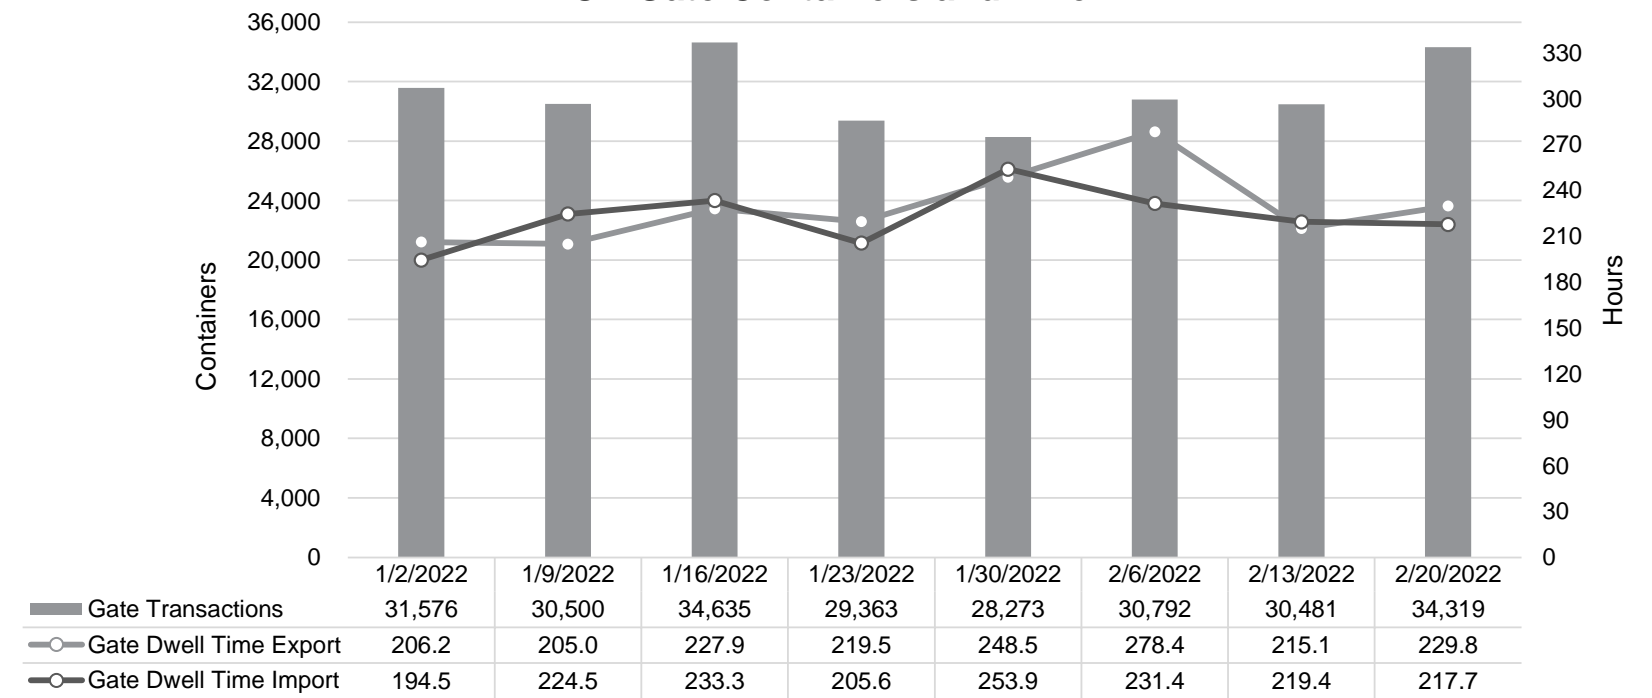

Truck Reservation System and Hourly Transactions

NIT Truck Reservation Statistics

VIG Truck Reservation Statistics

POV Truck Reservation Statistics

POV Weekly Transactions by Terminal and Hour

Gate Containers and Dwell

NIT Gate Containers and Dwell

VIG Gate Containers and Dwell

Gate Transactions

POV Gate Containers and Dwell

Rail Containers and Dwell

NIT Rail Containers and Dwell

VIG Rail Containers and Dwell

Rail Containers