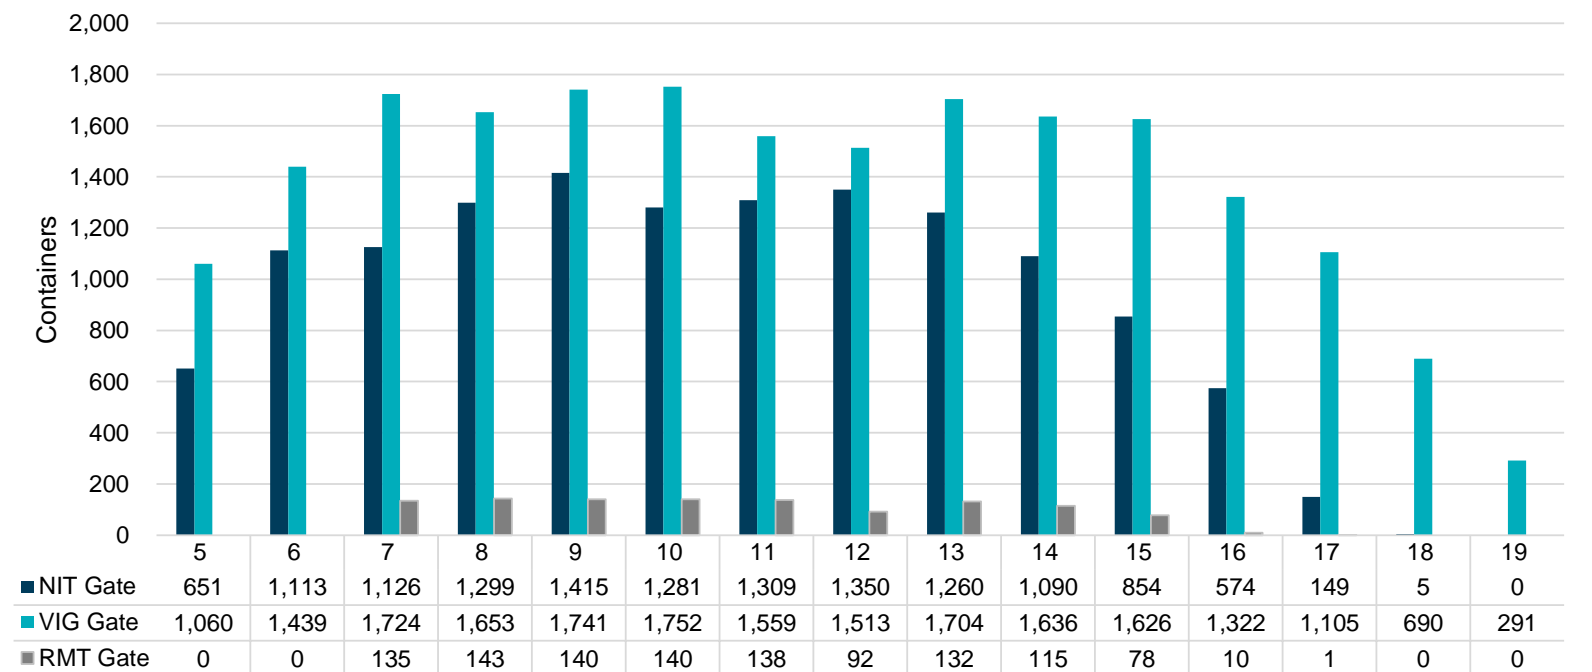

Port of Virginia Weekly Metrics

Gate Transactions

NIT Gate Transactions

VIG Gate Transactions

POV Gate Transactions

PPCY Gate Transactions

Please note: PPCY Gate Transactions are not included with POV Gate Transaction counts

Truck Reservation System and Hourly Transactions

NIT Truck Reservation Statistics

VIG Truck Reservation Statistics

POV Truck Reservation Statistics

POV Weekly Transactions by Terminal and Hour

Gate Containers and Dwell

NIT Gate Containers and Dwell

VIG Gate Containers and Dwell

Gate Transactions

POV Gate Containers and Dwell

Rail Containers and Dwell

NIT Rail Containers and Dwell

VIG Rail Containers and Dwell

Rail Containers