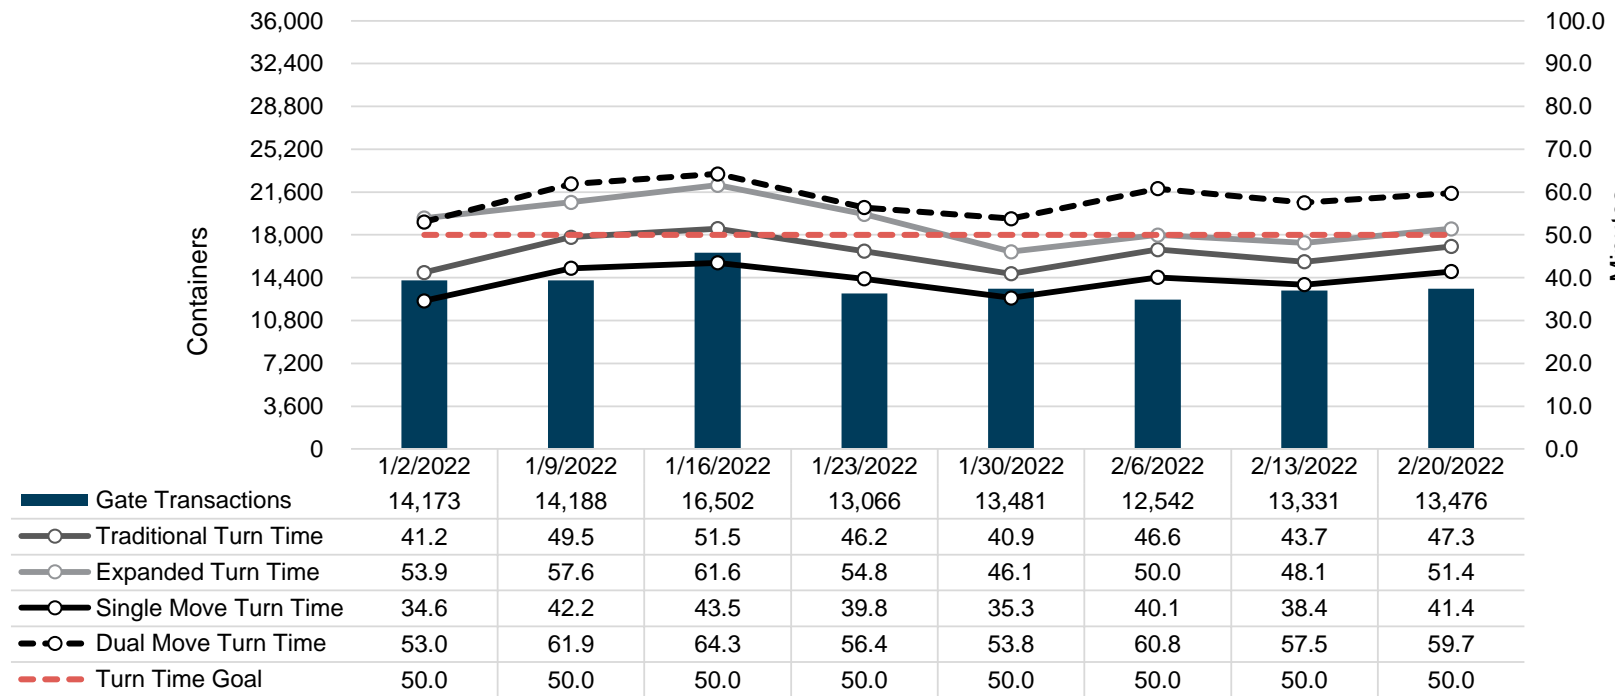

Port of Virginia Weekly Metrics

Gate Transactions

NIT Gate Transactions

VIG Gate Transactions

POV Gate Transactions

PPCY Gate Transactions

Please note: PPCY Gate Transactions are not included with POV Gate Transaction counts

Truck Reservation System and Hourly Transactions

NIT Truck Reservation Statistics

VIG Truck Reservation Statistics

POV Truck Reservation Statistics

POV Weekly Transactions by Terminal and Hour

Gate Containers and Dwell