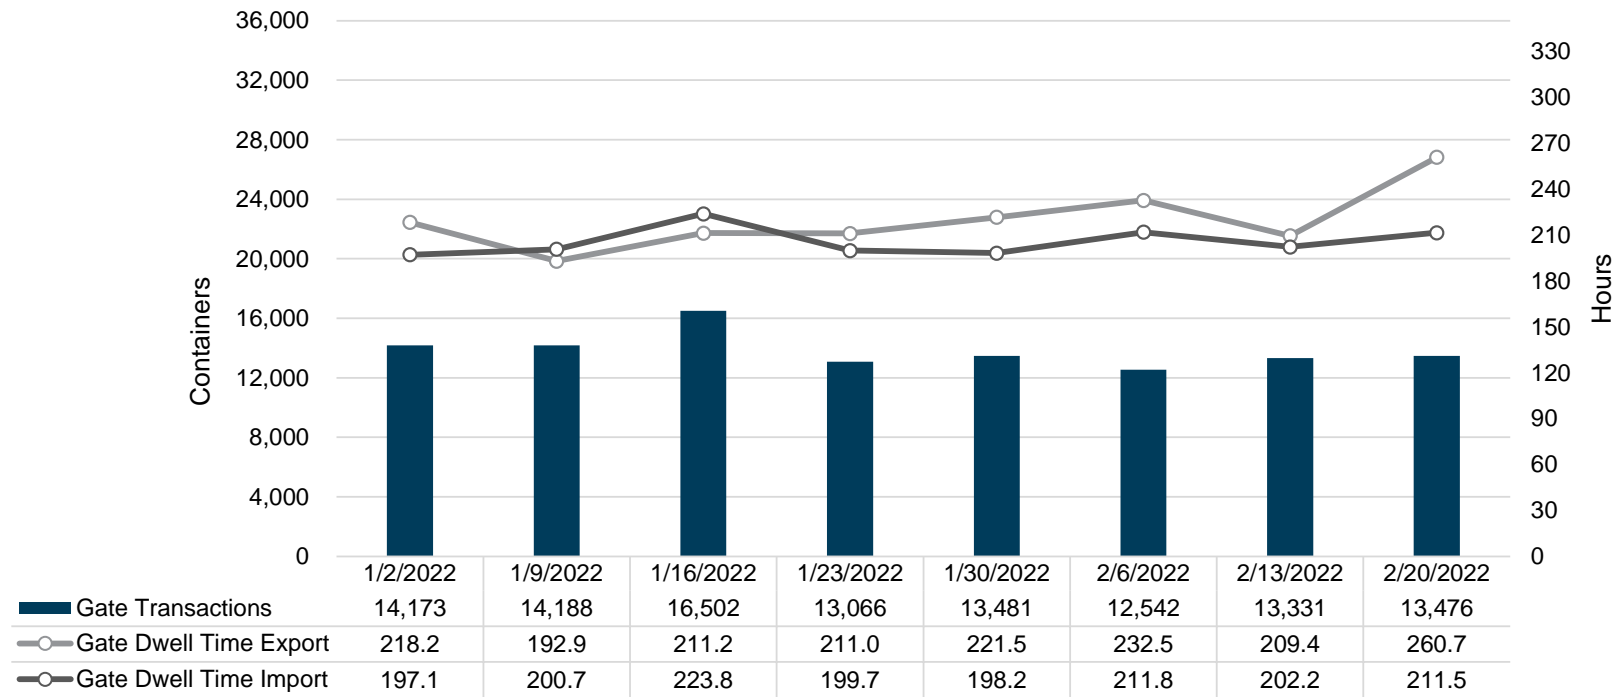

Port of Virginia Weekly Metrics

Gate Transactions

NIT Gate Transactions

VIG Gate Transactions

POV Gate Transactions

PPCY Gate Transactions

Please note: PPCY Gate Transactions are not included with POV Gate Transaction counts

Truck Reservation System and Hourly Transactions

NIT Truck Reservation Statistics

VIG Truck Reservation Statistics

POV Truck Reservation Statistics

POV Weekly Transactions by Terminal and Hour

Gate Containers and Dwell

NIT Gate Containers and Dwell

VIG Gate Containers and Dwell

Gate Transactions

POV Gate Containers and Dwell

Rail Containers and Dwell

NIT Rail Containers and Dwell

VIG Rail Containers and Dwell

Rail Containers