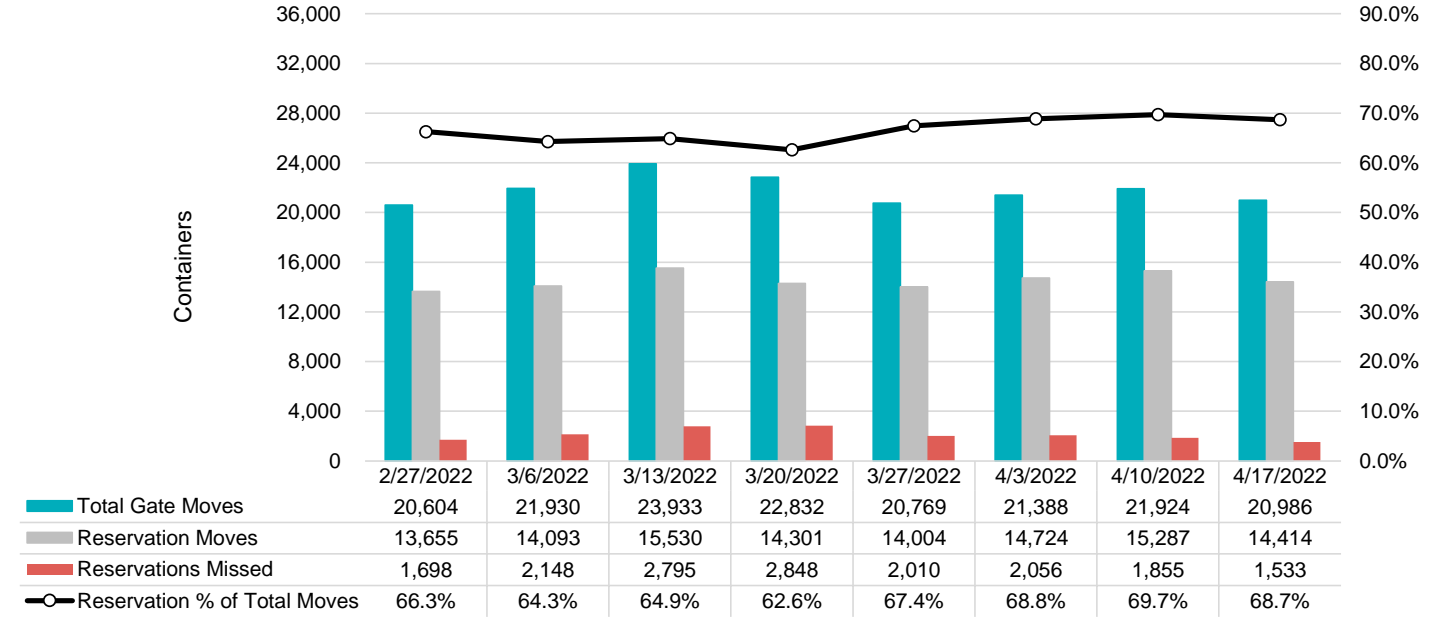

Port of Virginia Weekly Metrics

Gate Transactions

NIT Gate Transactions

VIG Gate Transactions

POV Gate Transactions

PPCY Gate Transactions

Please note: PPCY Gate Transactions are not included with POV Gate Transaction counts

Truck Reservation System and Hourly Transactions

NIT Truck Reservation Statistics

VIG Truck Reservation Statistics

POV Truck Reservation Statistics

POV Weekly Transactions by Terminal and Hour

Gate Containers and Dwell