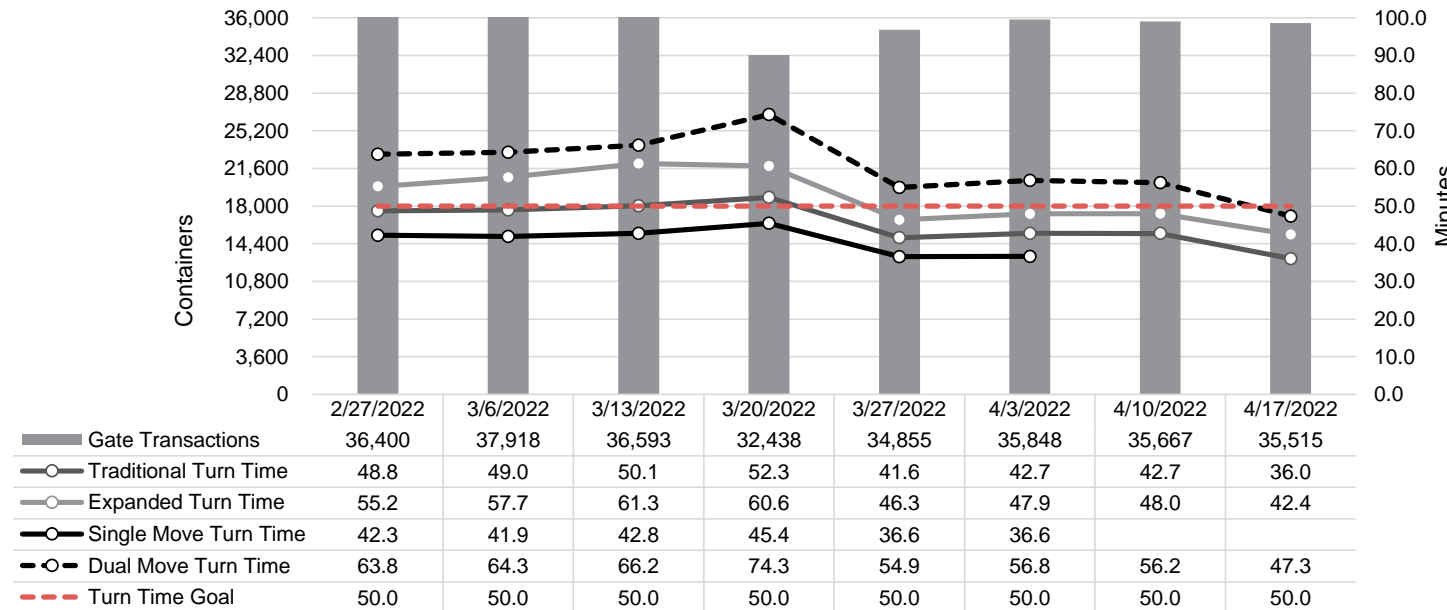

Port of Virginia Weekly Metrics

Gate Transactions

NIT Gate Transactions

VIG Gate Transactions

POV Gate Transactions

PPCY Gate Transactions

Please note: PPCY Gate Transactions are not included with POV Gate Transaction counts

Truck Reservation System and Hourly Transactions

NIT Truck Reservation Statistics

VIG Truck Reservation Statistics

POV Truck Reservation Statistics

POV Weekly Transactions by Terminal and Hour

Gate Containers and Dwell