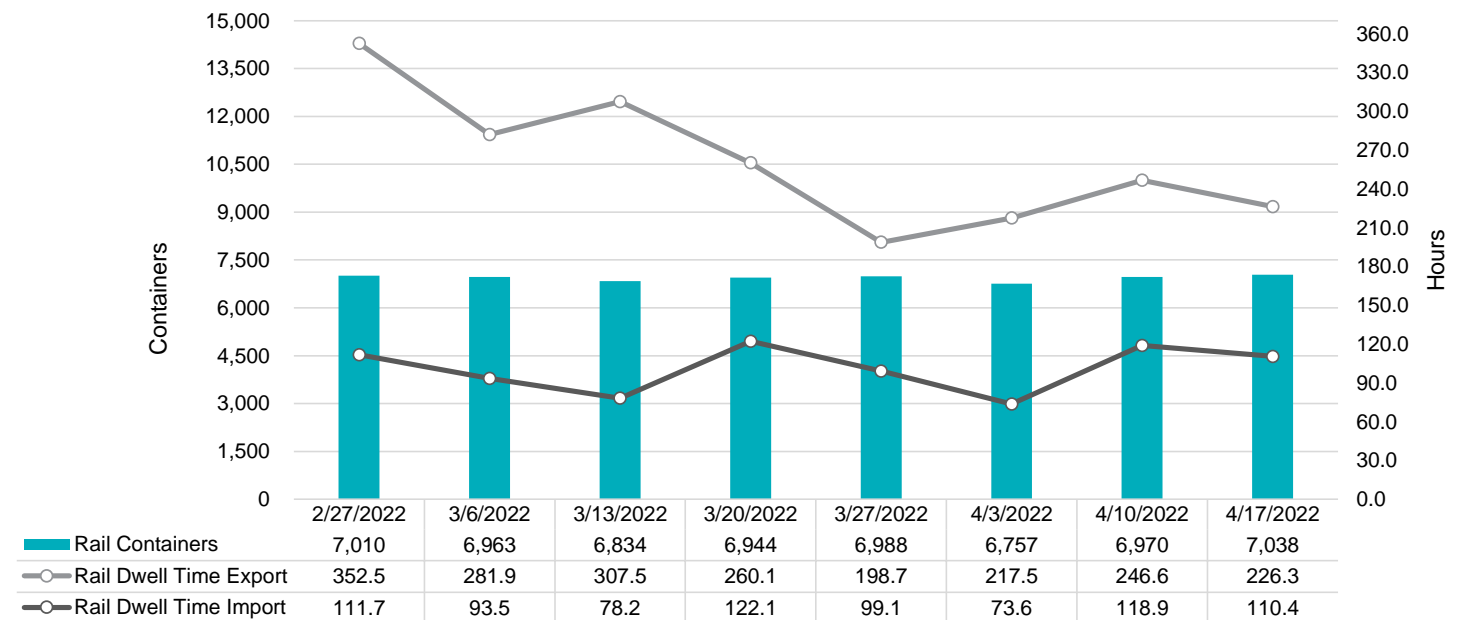

Truck Reservation System and Hourly Transactions

NIT Truck Reservation Statistics

VIG Truck Reservation Statistics

POV Truck Reservation Statistics

POV Weekly Transactions by Terminal and Hour

Gate Containers and Dwell

NIT Gate Containers and Dwell

VIG Gate Containers and Dwell

Gate Transactions

POV Gate Containers and Dwell

Rail Containers and Dwell

NIT Rail Containers and Dwell

VIG Rail Containers and Dwell

Rail Containers