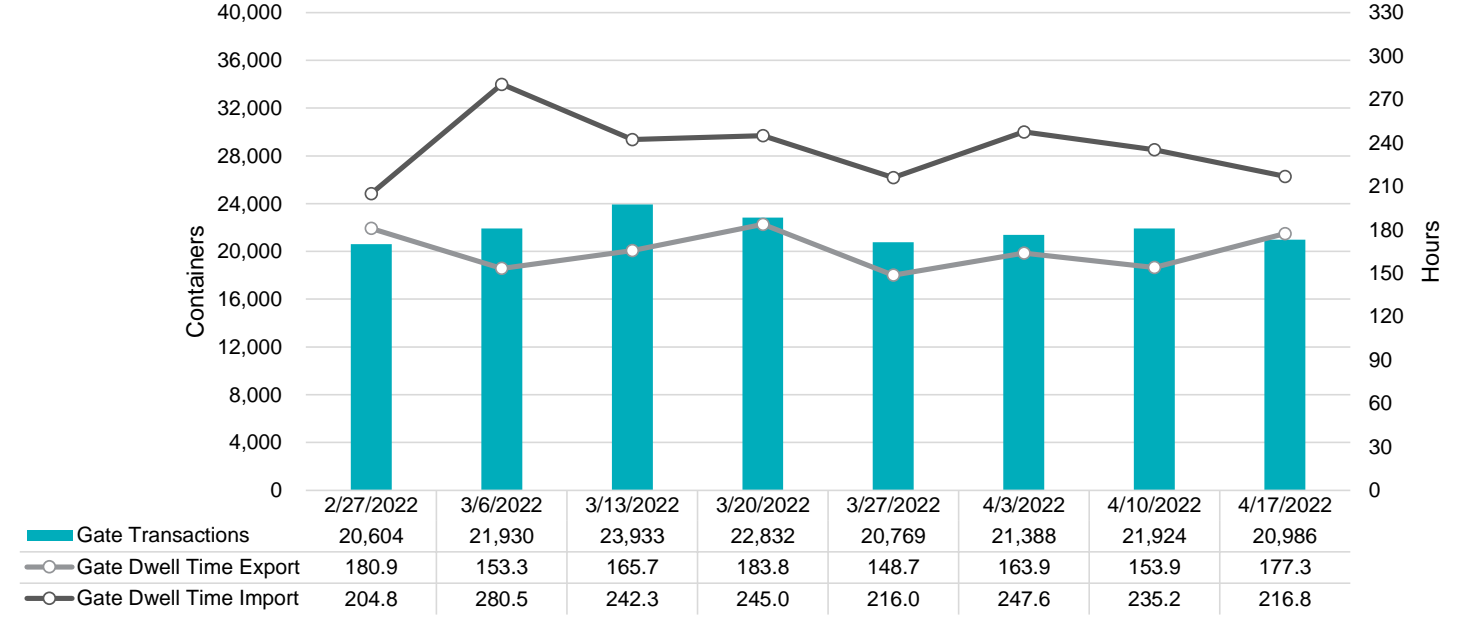

VIG Gate Containers and Dwell