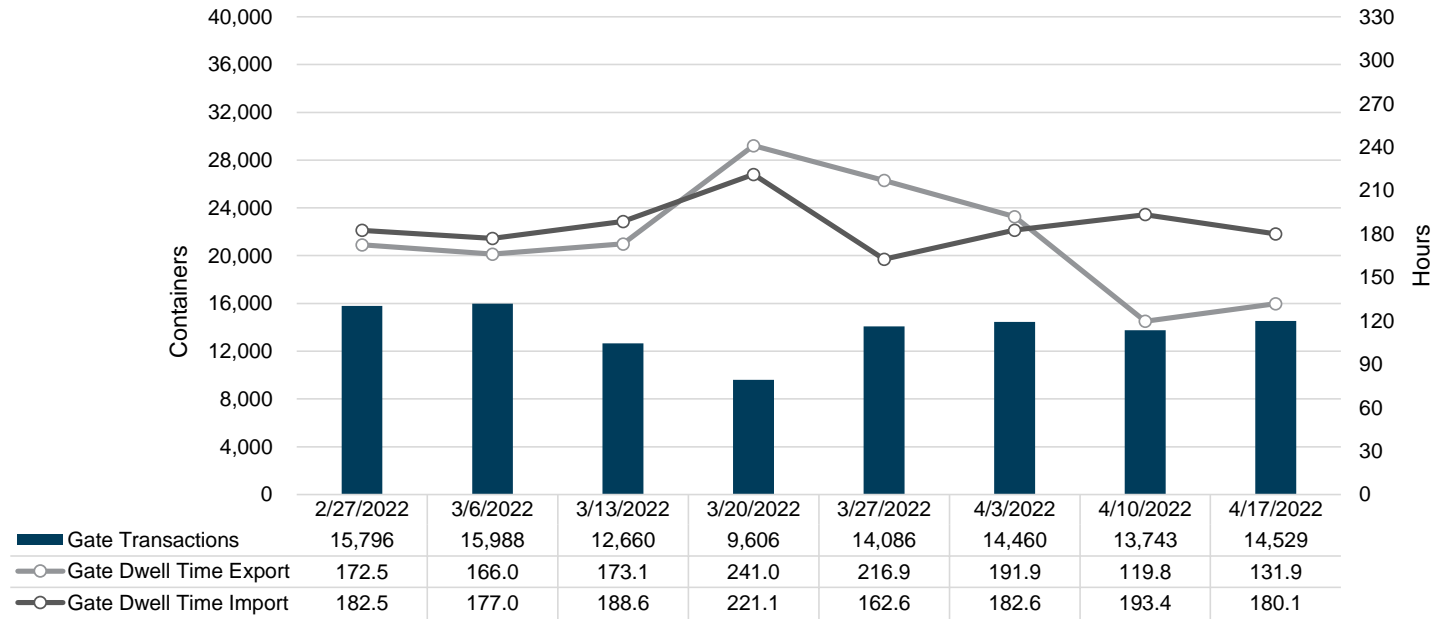

Port of Virginia Weekly Metrics

Gate Transactions

NIT Gate Transactions

VIG Gate Transactions

POV Gate Transactions

PPCY Gate Transactions

Please note: PPCY Gate Transactions are not included with POV Gate Transaction counts

Truck Reservation System and Hourly Transactions

NIT Truck Reservation Statistics

VIG Truck Reservation Statistics

POV Truck Reservation Statistics

POV Weekly Transactions by Terminal and Hour

Gate Containers and Dwell

NIT Gate Containers and Dwell

VIG Gate Containers and Dwell

Gate Transactions

POV Gate Containers and Dwell

Rail Containers and Dwell

NIT Rail Containers and Dwell

VIG Rail Containers and Dwell

Rail Containers