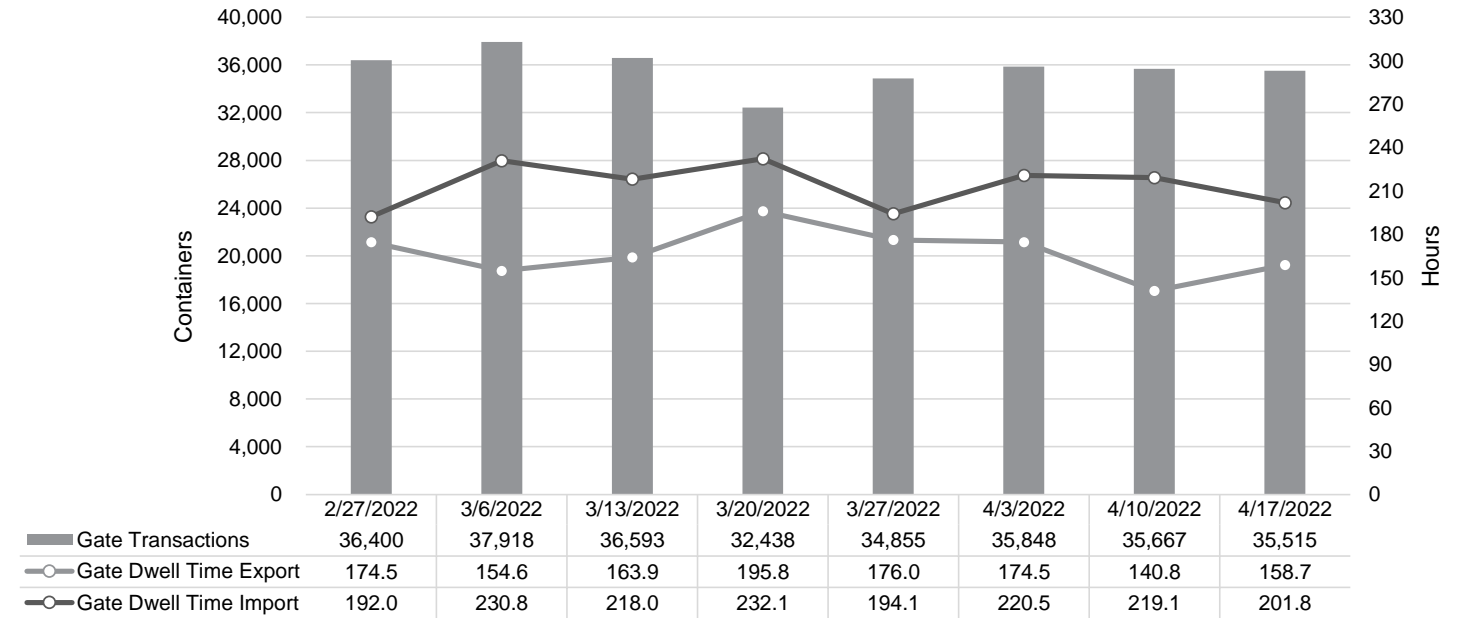

Truck Reservation System and Hourly Transactions

NIT Truck Reservation Statistics

VIG Truck Reservation Statistics

POV Truck Reservation Statistics

POV Weekly Transactions by Terminal and Hour

Gate Containers and Dwell

NIT Gate Containers and Dwell

VIG Gate Containers and Dwell

Gate Transactions

POV Gate Containers and Dwell

Rail Containers and Dwell

NIT Rail Containers and Dwell

VIG Rail Containers and Dwell

Rail Containers