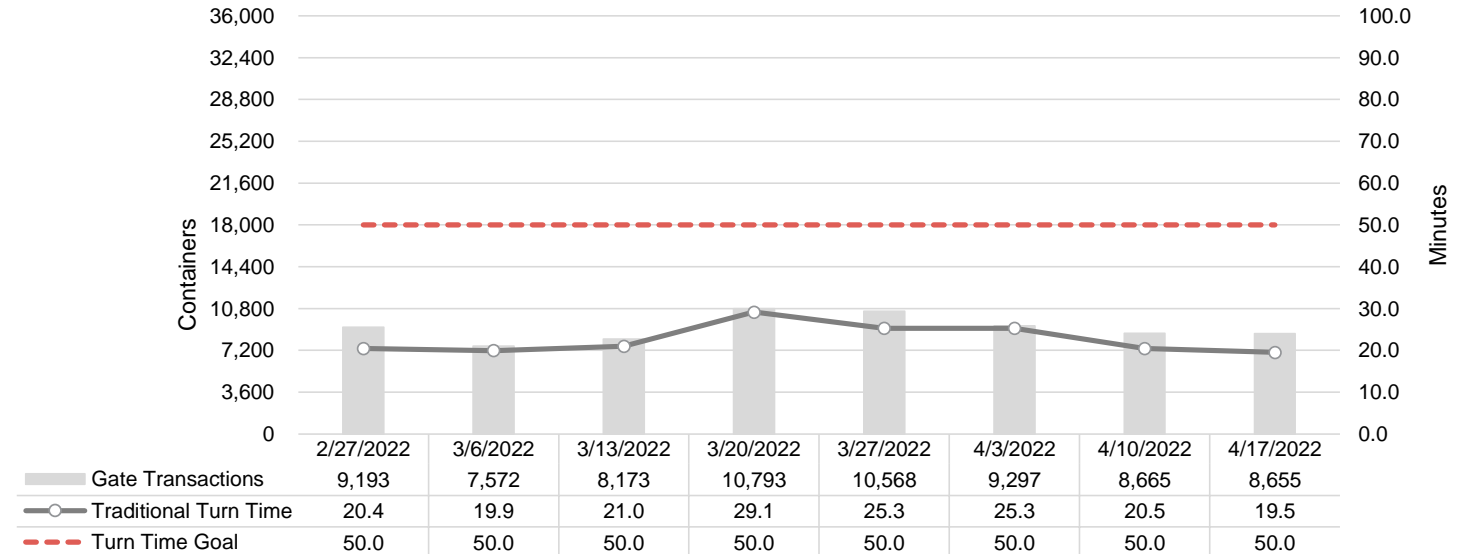

Port of Virginia Weekly Metrics

Gate Transactions

NIT Gate Transactions

VIG Gate Transactions

POV Gate Transactions

PPCY Gate Transactions

Please note: PPCY Gate Transactions are not included with POV Gate Transaction counts

Truck Reservation System and Hourly Transactions

NIT Truck Reservation Statistics

VIG Truck Reservation Statistics

POV Truck Reservation Statistics

POV Weekly Transactions by Terminal and Hour

Gate Containers and Dwell