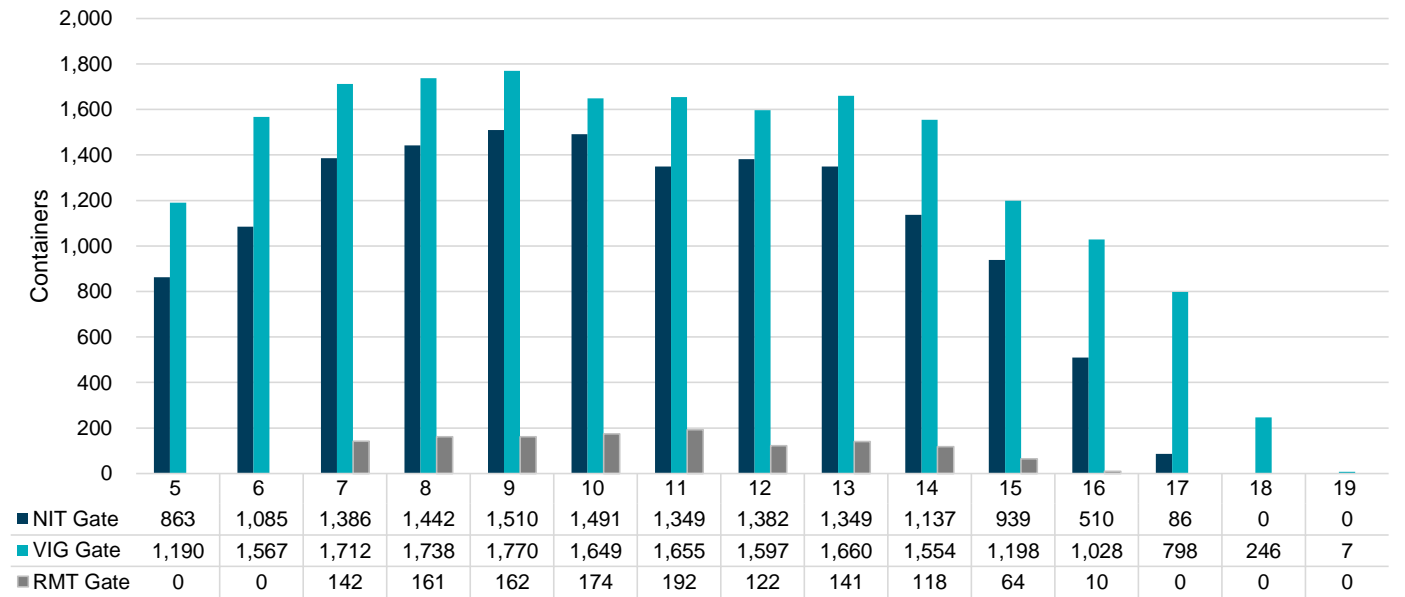

Port of Virginia Weekly Metrics

Gate Transactions

NIT Gate Transactions

VIG Gate Transactions

POV Gate Transactions

PPCY Gate Transactions

Please note: PPCY Gate Transactions are not included with POV Gate Transaction counts

Truck Reservation System and Hourly Transactions

NIT Truck Reservation Statistics

VIG Truck Reservation Statistics

POV Truck Reservation Statistics

POV Weekly Transactions by Terminal and Hour

Gate Containers and Dwell

NIT Gate Containers and Dwell

VIG Gate Containers and Dwell

Gate Transactions

POV Gate Containers and Dwell

Rail Containers and Dwell

NIT Rail Containers and Dwell

VIG Rail Containers and Dwell

Rail Containers