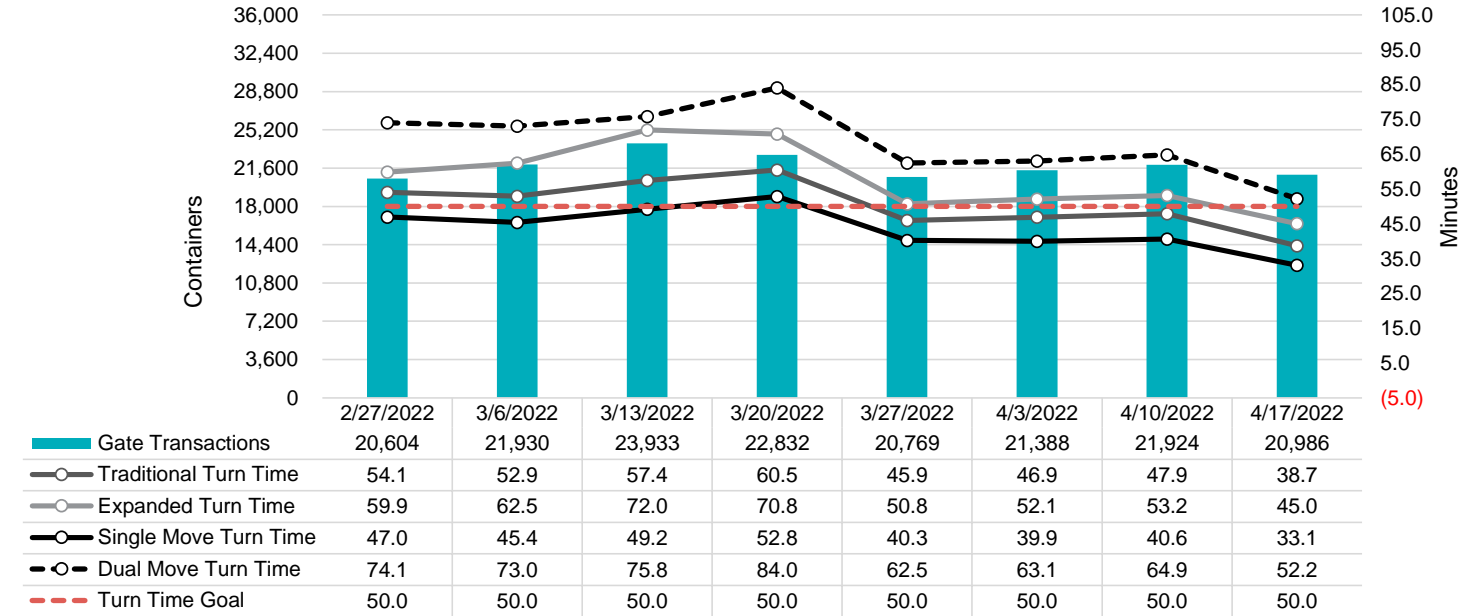

Port of Virginia Weekly Metrics

Gate Transactions

NIT Gate Transactions

VIG Gate Transactions

POV Gate Transactions

PPCY Gate Transactions

Please note: PPCY Gate Transactions are not included with POV Gate Transaction counts

Truck Reservation System and Hourly Transactions

NIT Truck Reservation Statistics

VIG Truck Reservation Statistics

POV Truck Reservation Statistics

POV Weekly Transactions by Terminal and Hour

Gate Containers and Dwell