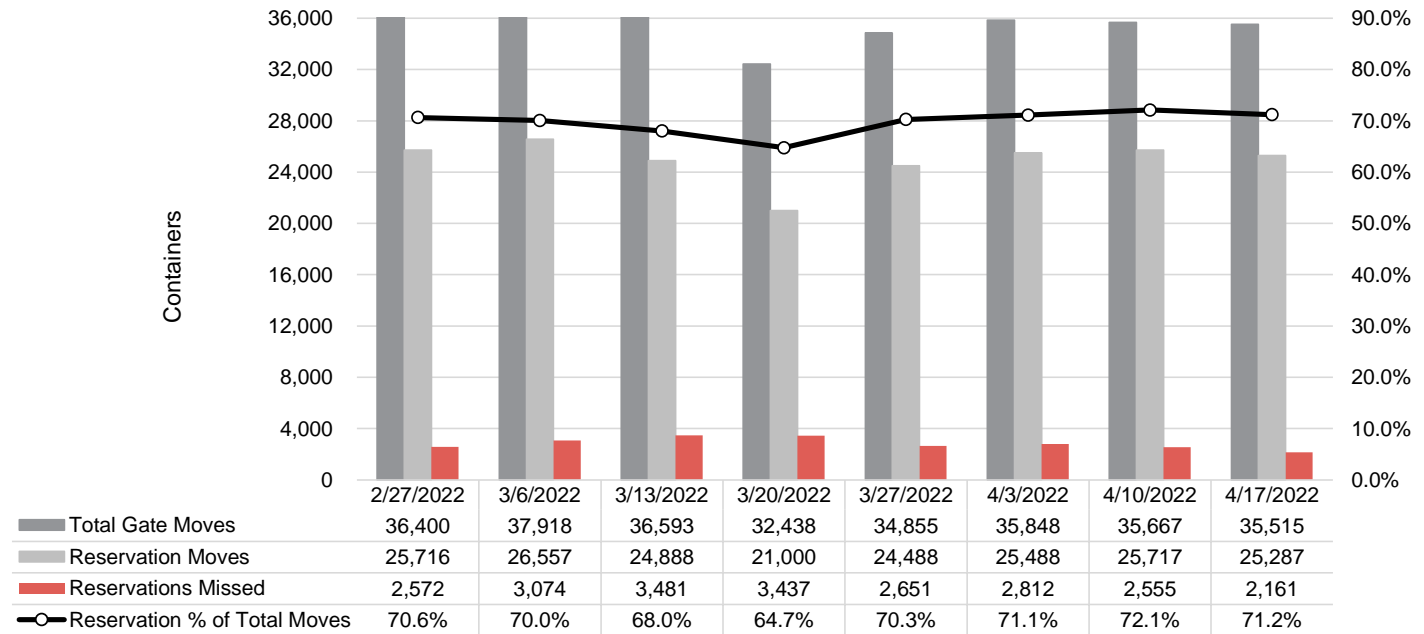

Port of Virginia Weekly Metrics

Gate Transactions

NIT Gate Transactions

VIG Gate Transactions

POV Gate Transactions

PPCY Gate Transactions

Please note: PPCY Gate Transactions are not included with POV Gate Transaction counts

Truck Reservation System and Hourly Transactions

NIT Truck Reservation Statistics

VIG Truck Reservation Statistics

POV Truck Reservation Statistics

POV Weekly Transactions by Terminal and Hour

Gate Containers and Dwell

NIT Gate Containers and Dwell

VIG Gate Containers and Dwell

Gate Transactions

POV Gate Containers and Dwell

Rail Containers and Dwell

NIT Rail Containers and Dwell

VIG Rail Containers and Dwell

Rail Containers