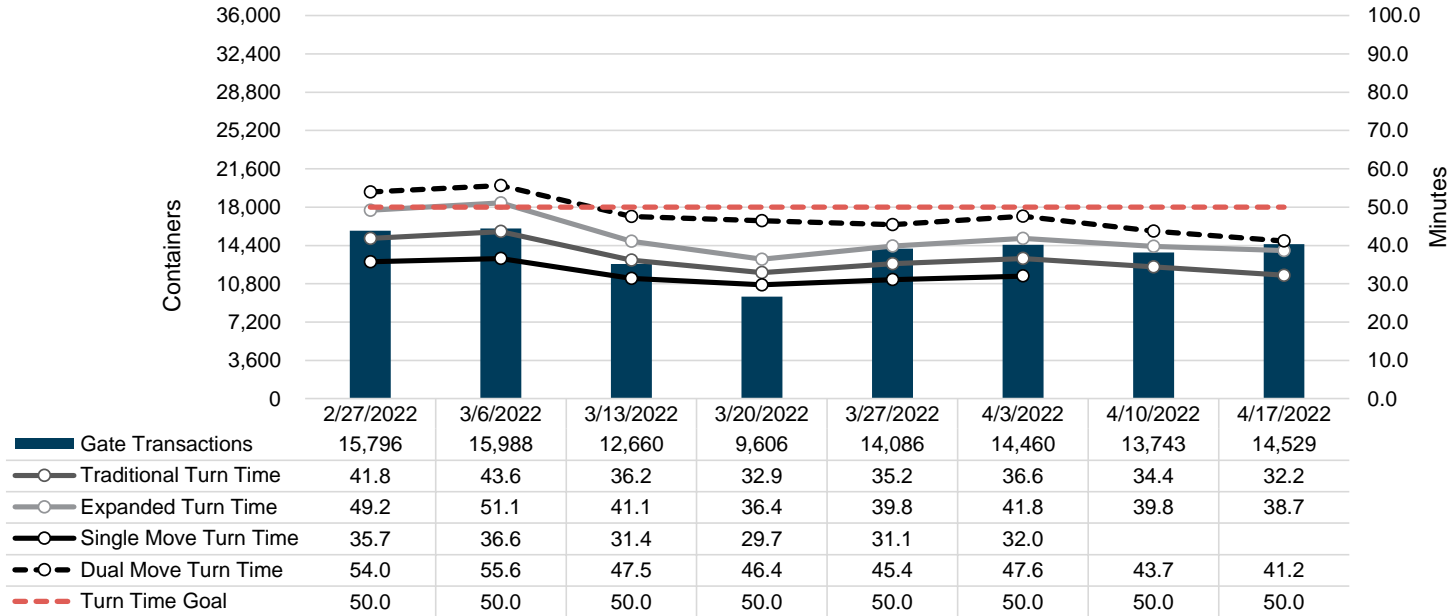

Port of Virginia Weekly Metrics

Gate Transactions

NIT Gate Transactions

VIG Gate Transactions

POV Gate Transactions

PPCY Gate Transactions

Please note: PPCY Gate Transactions are not included with POV Gate Transaction counts

Truck Reservation System and Hourly Transactions

NIT Truck Reservation Statistics

VIG Truck Reservation Statistics

POV Truck Reservation Statistics

POV Weekly Transactions by Terminal and Hour

Gate Containers and Dwell