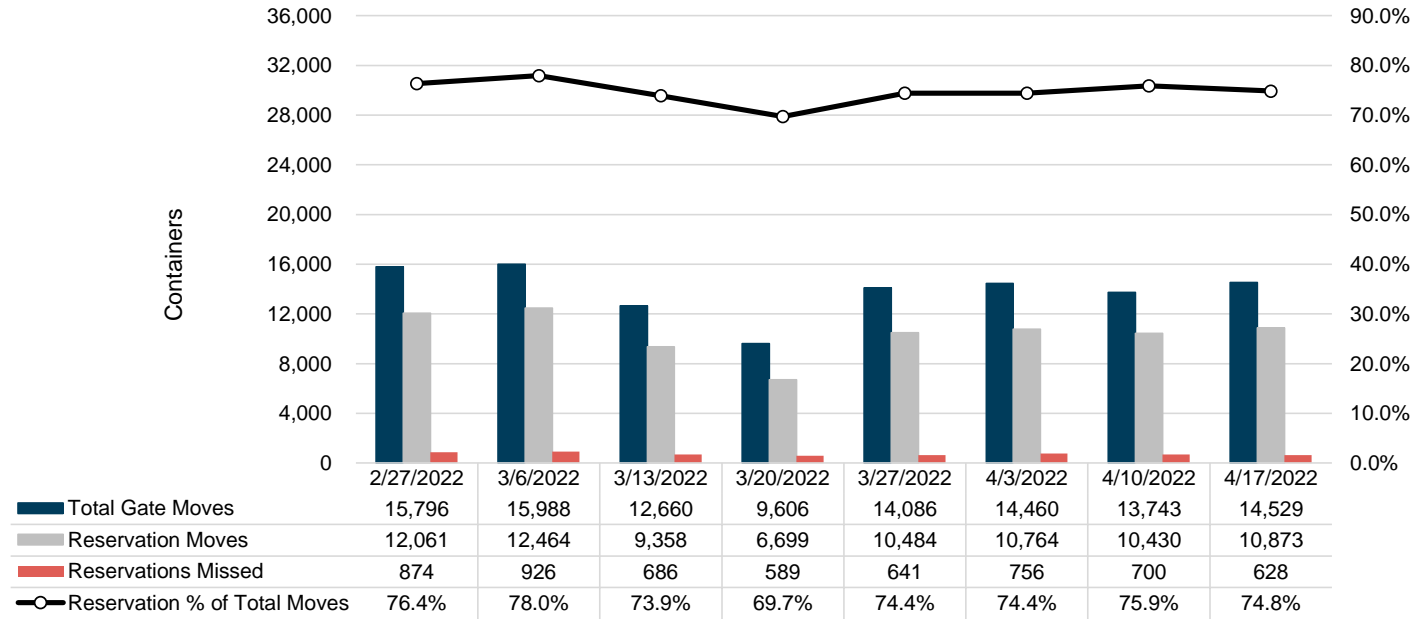

Port of Virginia Weekly Metrics

Gate Transactions

NIT Gate Transactions

VIG Gate Transactions

POV Gate Transactions

PPCY Gate Transactions

Please note: PPCY Gate Transactions are not included with POV Gate Transaction counts

Truck Reservation System and Hourly Transactions

NIT Truck Reservation Statistics

VIG Truck Reservation Statistics

POV Truck Reservation Statistics

POV Weekly Transactions by Terminal and Hour

Gate Containers and Dwell