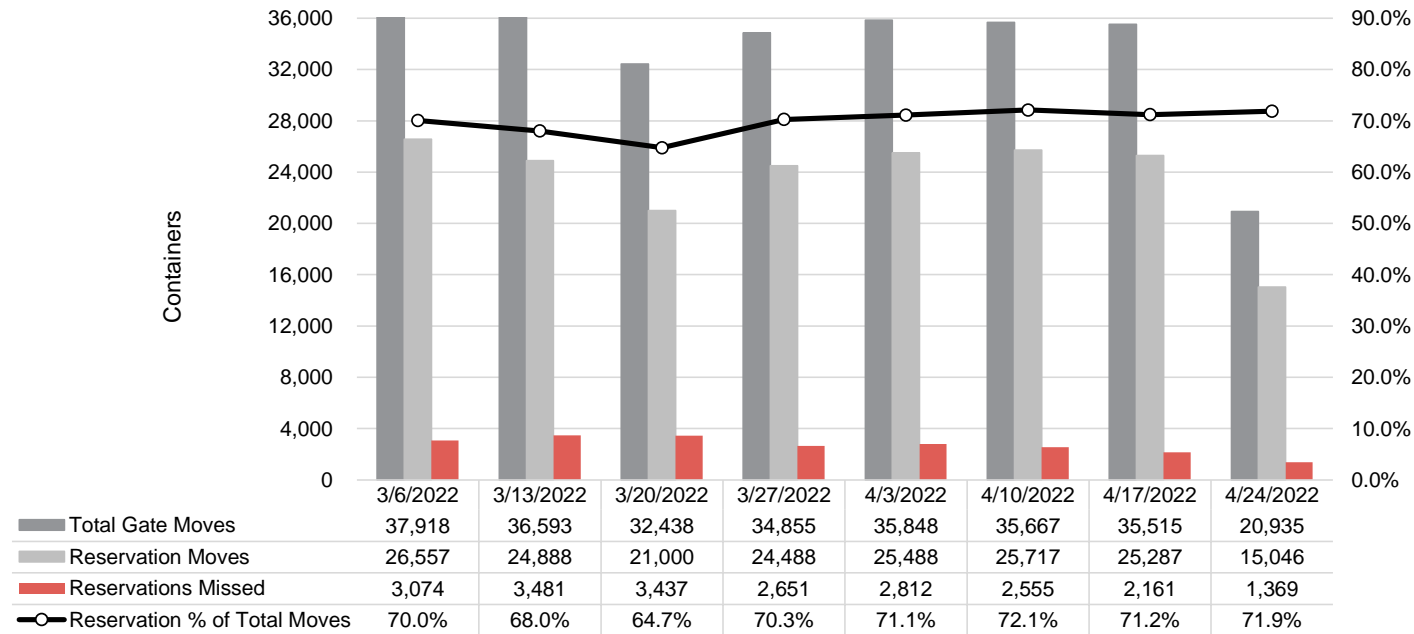

Port of Virginia Weekly Metrics

Gate Transactions

NIT Gate Transactions

VIG Gate Transactions

POV Gate Transactions

PPCY Gate Transactions

Please note: PPCY Gate Transactions are not included with POV Gate Transaction counts

Truck Reservation System and Hourly Transactions

NIT Truck Reservation Statistics

VIG Truck Reservation Statistics

POV Truck Reservation Statistics

POV Weekly Transactions by Terminal and Hour

Gate Containers and Dwell

NIT Gate Containers and Dwell

VIG Gate Containers and Dwell

Gate Transactions

POV Gate Containers and Dwell

Rail Containers and Dwell

NIT Rail Containers and Dwell

VIG Rail Containers and Dwell

Rail Containers