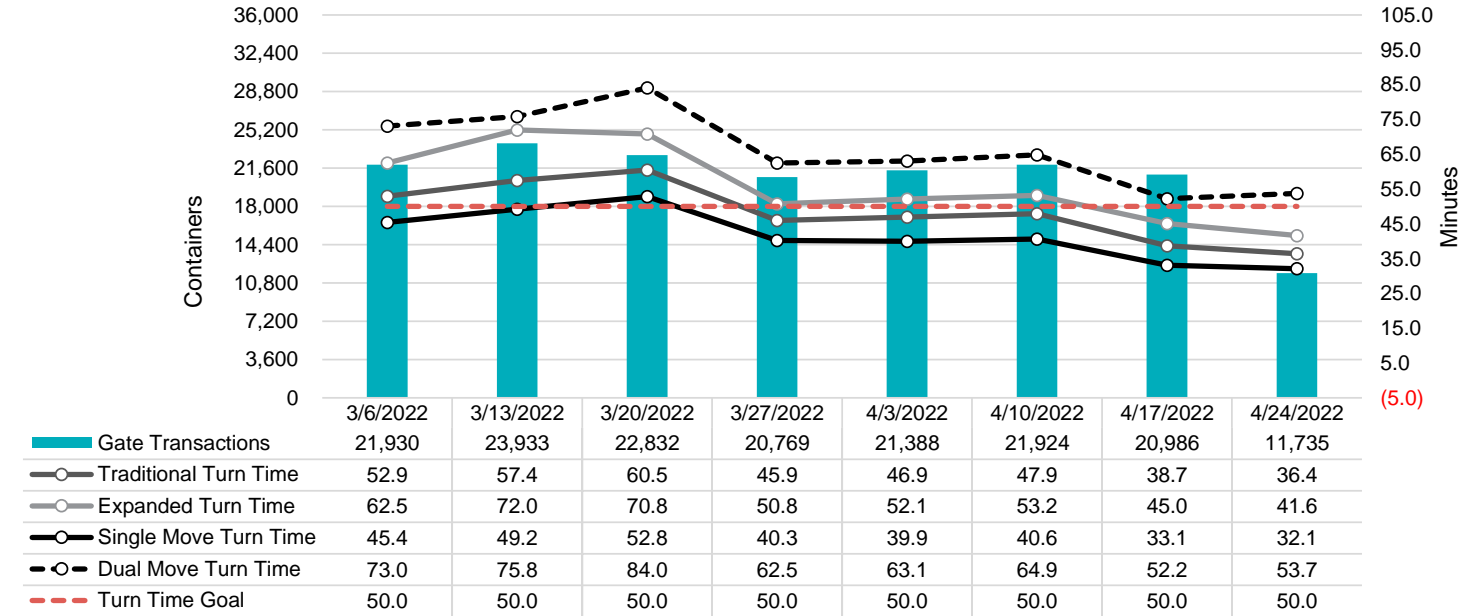

Port of Virginia Weekly Metrics

Gate Transactions

NIT Gate Transactions

VIG Gate Transactions

POV Gate Transactions

PPCY Gate Transactions

Please note: PPCY Gate Transactions are not included with POV Gate Transaction counts

Truck Reservation System and Hourly Transactions

NIT Truck Reservation Statistics

VIG Truck Reservation Statistics

POV Truck Reservation Statistics

POV Weekly Transactions by Terminal and Hour

Gate Containers and Dwell