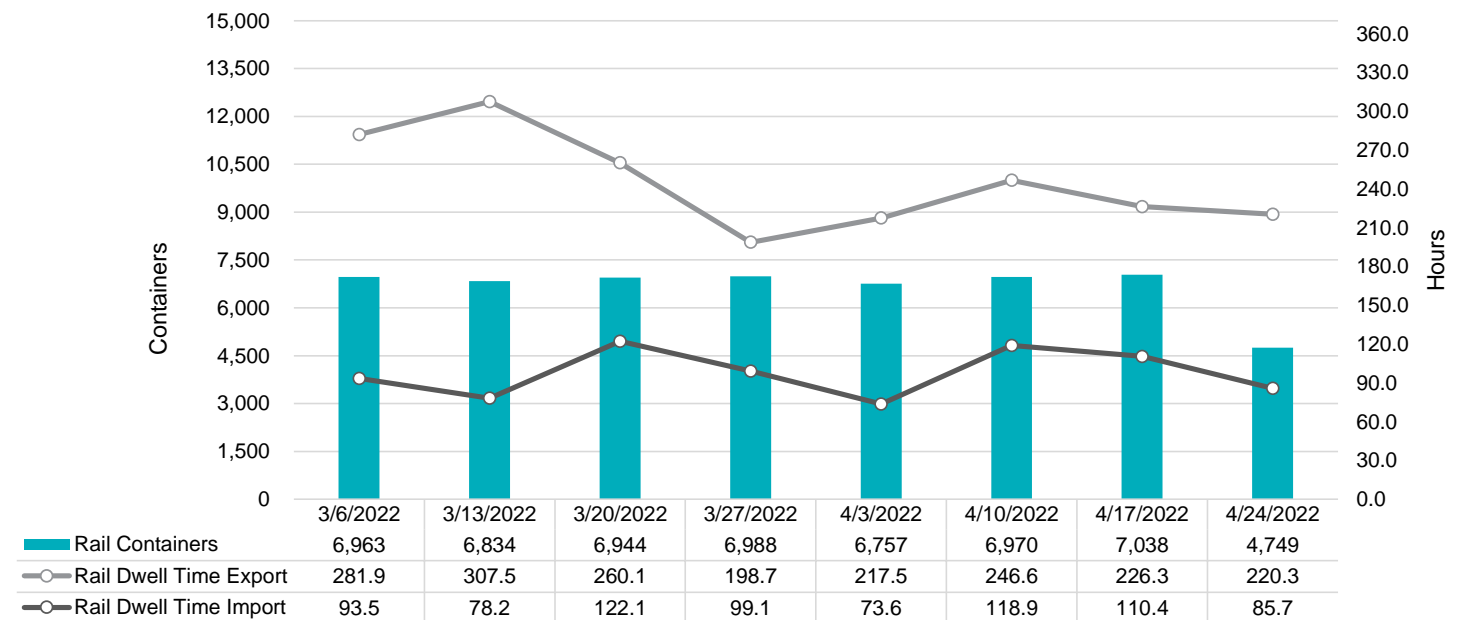

Truck Reservation System and Hourly Transactions

NIT Truck Reservation Statistics

VIG Truck Reservation Statistics

POV Truck Reservation Statistics

POV Weekly Transactions by Terminal and Hour

Gate Containers and Dwell

NIT Gate Containers and Dwell

VIG Gate Containers and Dwell

Gate Transactions

POV Gate Containers and Dwell

Rail Containers and Dwell

NIT Rail Containers and Dwell

VIG Rail Containers and Dwell

Rail Containers