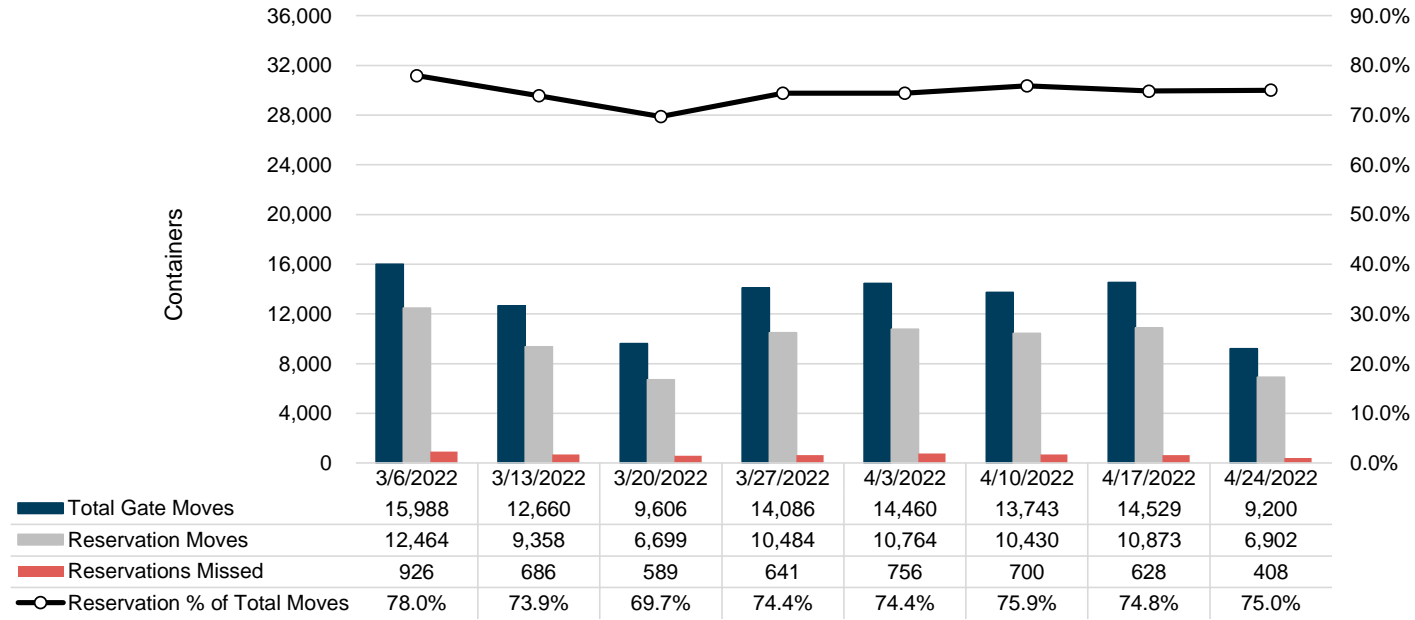

Port of Virginia Weekly Metrics

Gate Transactions

NIT Gate Transactions

VIG Gate Transactions

POV Gate Transactions

PPCY Gate Transactions

Please note: PPCY Gate Transactions are not included with POV Gate Transaction counts

Truck Reservation System and Hourly Transactions

NIT Truck Reservation Statistics

VIG Truck Reservation Statistics

POV Truck Reservation Statistics

POV Weekly Transactions by Terminal and Hour

Gate Containers and Dwell