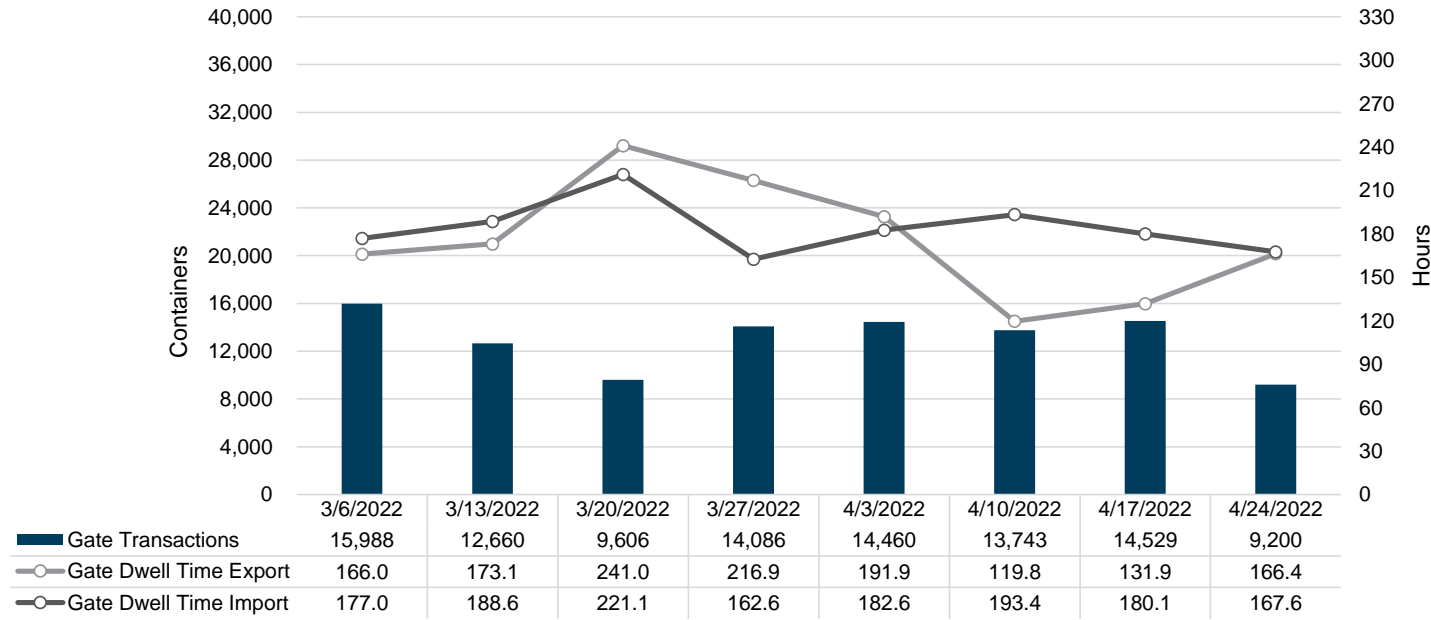

Port of Virginia Weekly Metrics

Gate Transactions

NIT Gate Transactions

VIG Gate Transactions

POV Gate Transactions

PPCY Gate Transactions

Please note: PPCY Gate Transactions are not included with POV Gate Transaction counts

Truck Reservation System and Hourly Transactions

NIT Truck Reservation Statistics

VIG Truck Reservation Statistics

POV Truck Reservation Statistics

POV Weekly Transactions by Terminal and Hour

Gate Containers and Dwell

NIT Gate Containers and Dwell

VIG Gate Containers and Dwell

Gate Transactions

POV Gate Containers and Dwell

Rail Containers and Dwell

NIT Rail Containers and Dwell

VIG Rail Containers and Dwell

Rail Containers