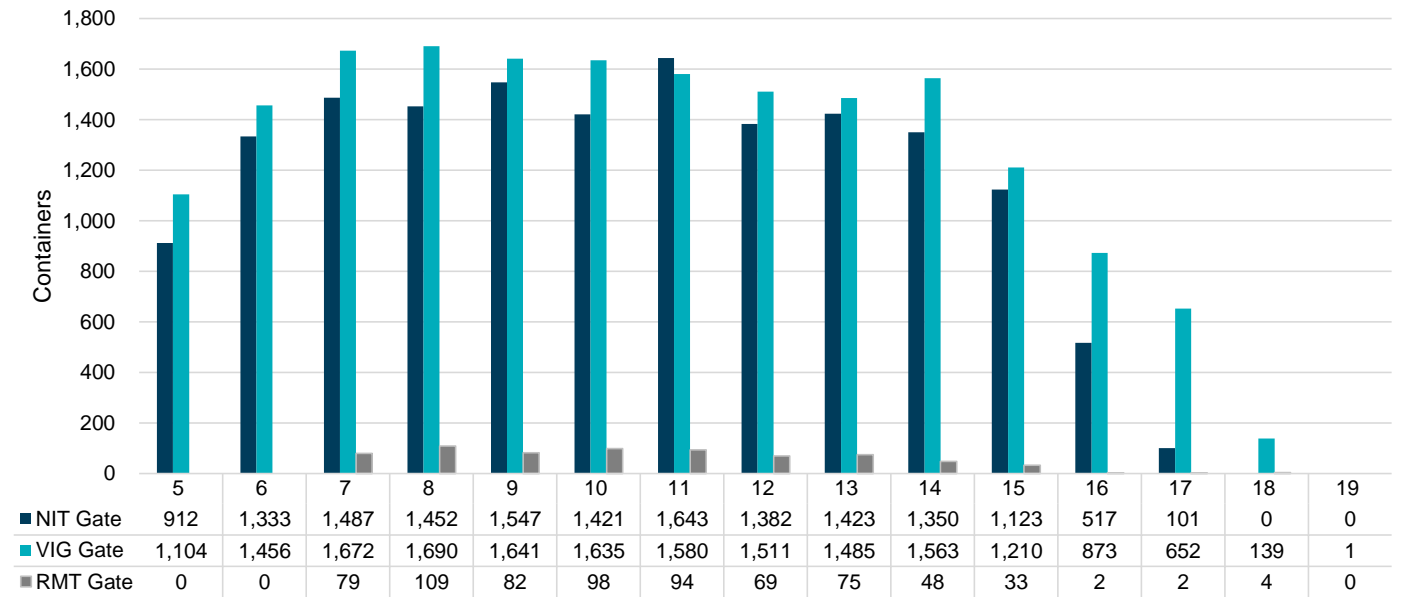

Port of Virginia Weekly Metrics

Gate Transactions

NIT Gate Transactions

VIG Gate Transactions

POV Gate Transactions

PPCY Gate Transactions

Please note: PPCY Gate Transactions are not included with POV Gate Transaction counts

Truck Reservation System and Hourly Transactions

NIT Truck Reservation Statistics

VIG Truck Reservation Statistics

POV Truck Reservation Statistics

POV Weekly Transactions by Terminal and Hour

Gate Containers and Dwell

NIT Gate Containers and Dwell

VIG Gate Containers and Dwell

Gate Transactions

POV Gate Containers and Dwell

Rail Containers and Dwell

NIT Rail Containers and Dwell

VIG Rail Containers and Dwell

Rail Containers