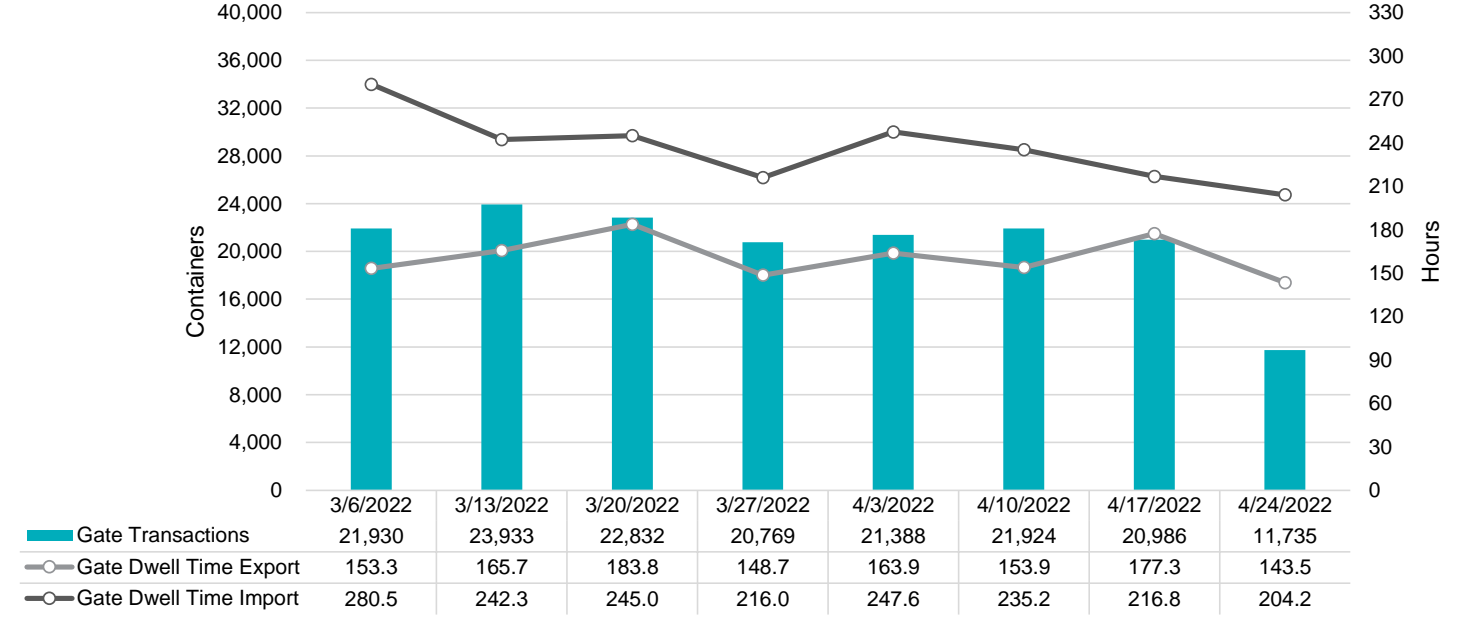

VIG Gate Containers and Dwell