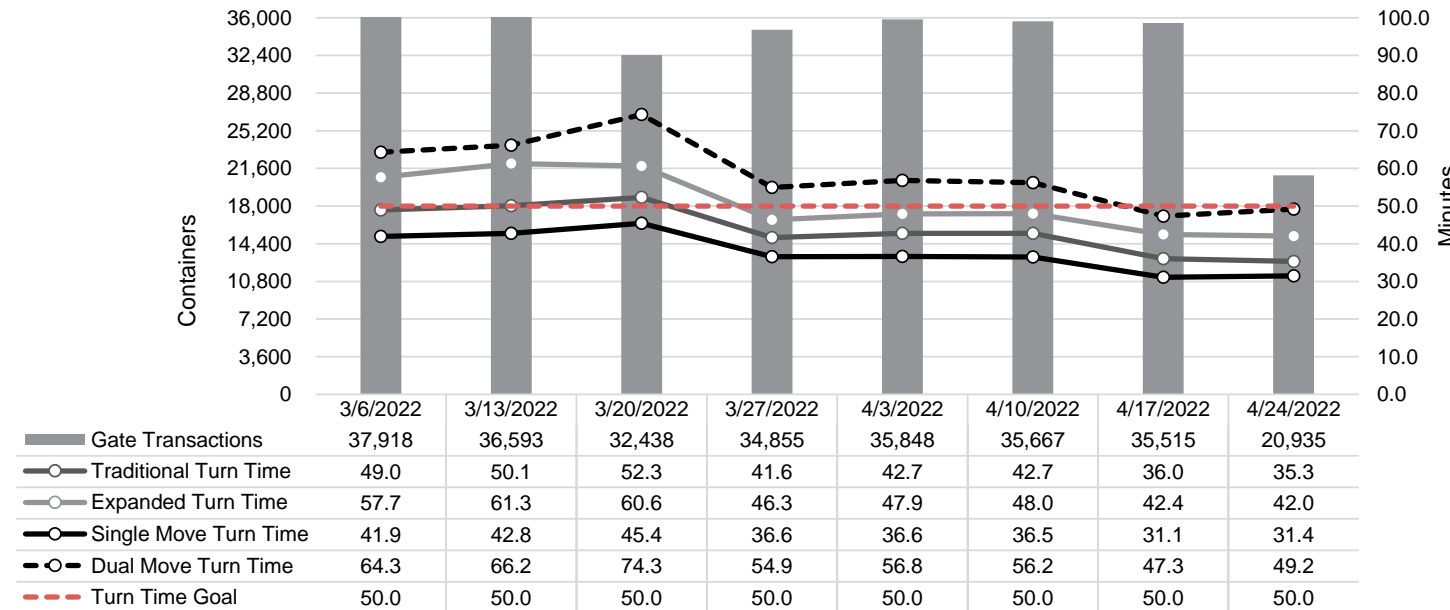

Port of Virginia Weekly Metrics

Gate Transactions

NIT Gate Transactions

VIG Gate Transactions

POV Gate Transactions

PPCY Gate Transactions

Please note: PPCY Gate Transactions are not included with POV Gate Transaction counts

Truck Reservation System and Hourly Transactions

NIT Truck Reservation Statistics

VIG Truck Reservation Statistics

POV Truck Reservation Statistics

POV Weekly Transactions by Terminal and Hour

Gate Containers and Dwell