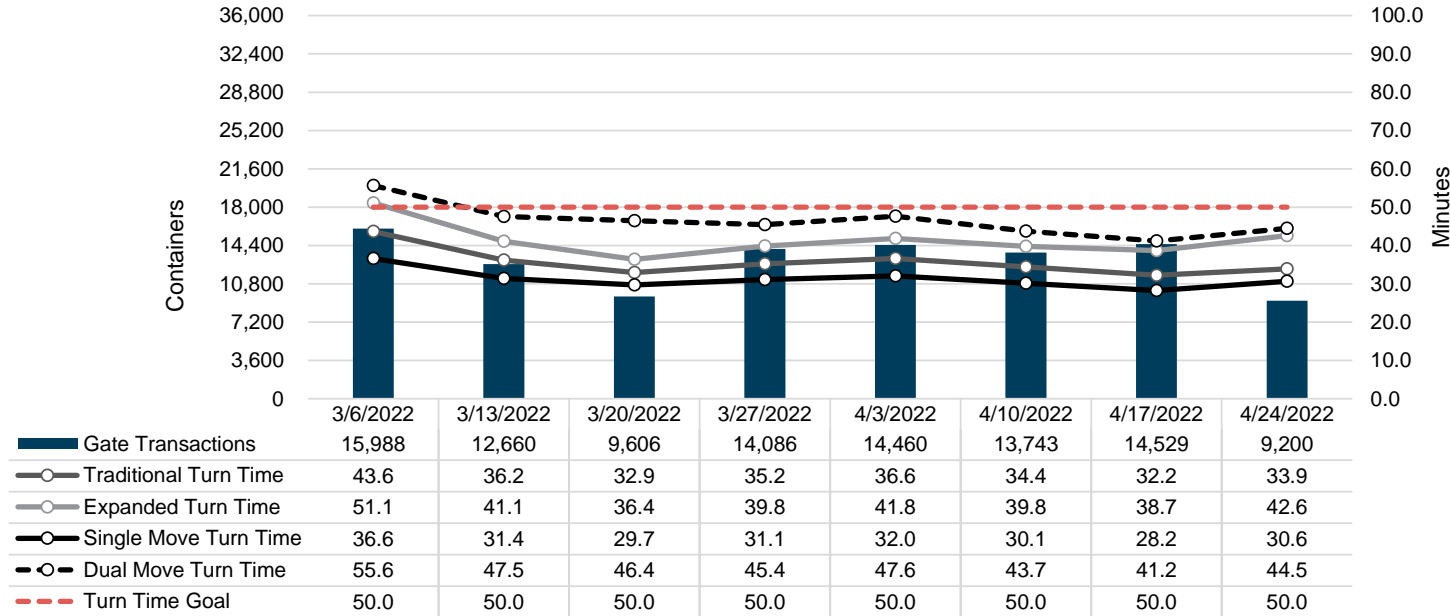

Port of Virginia Weekly Metrics

Gate Transactions

NIT Gate Transactions

VIG Gate Transactions

POV Gate Transactions

PPCY Gate Transactions

Please note: PPCY Gate Transactions are not included with POV Gate Transaction counts

Truck Reservation System and Hourly Transactions

NIT Truck Reservation Statistics

VIG Truck Reservation Statistics

POV Truck Reservation Statistics

POV Weekly Transactions by Terminal and Hour

Gate Containers and Dwell