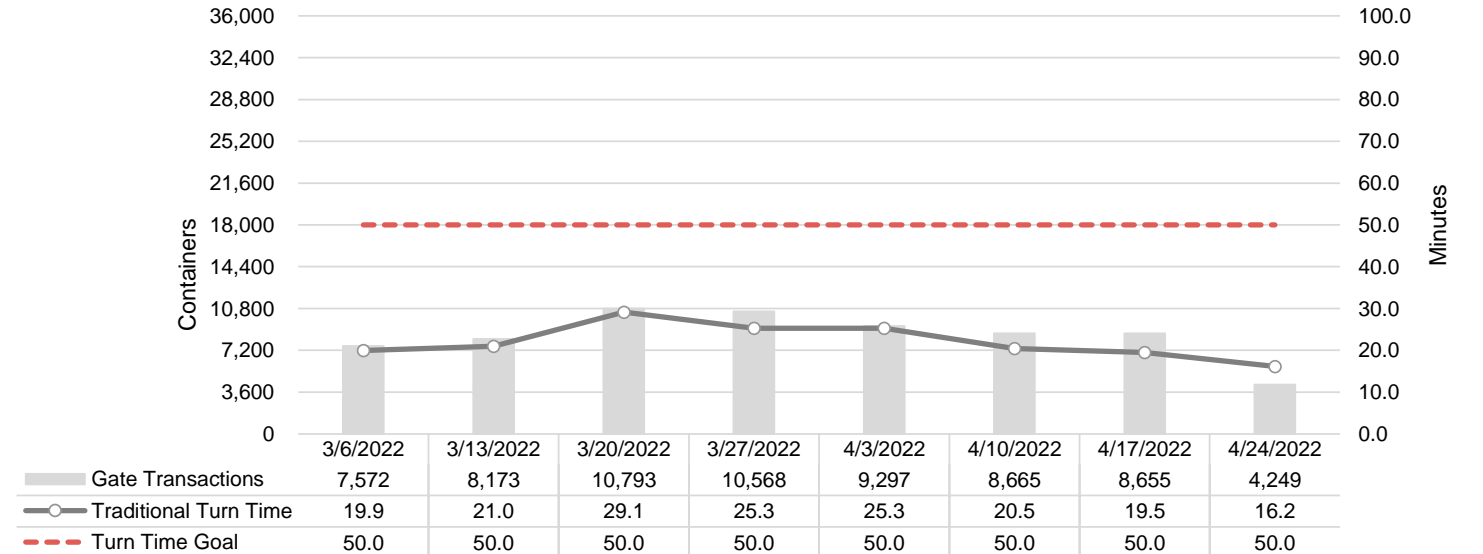

Port of Virginia Weekly Metrics

Gate Transactions

NIT Gate Transactions

VIG Gate Transactions

POV Gate Transactions

PPCY Gate Transactions

Please note: PPCY Gate Transactions are not included with POV Gate Transaction counts

Truck Reservation System and Hourly Transactions

NIT Truck Reservation Statistics

VIG Truck Reservation Statistics

POV Truck Reservation Statistics

POV Weekly Transactions by Terminal and Hour

Gate Containers and Dwell