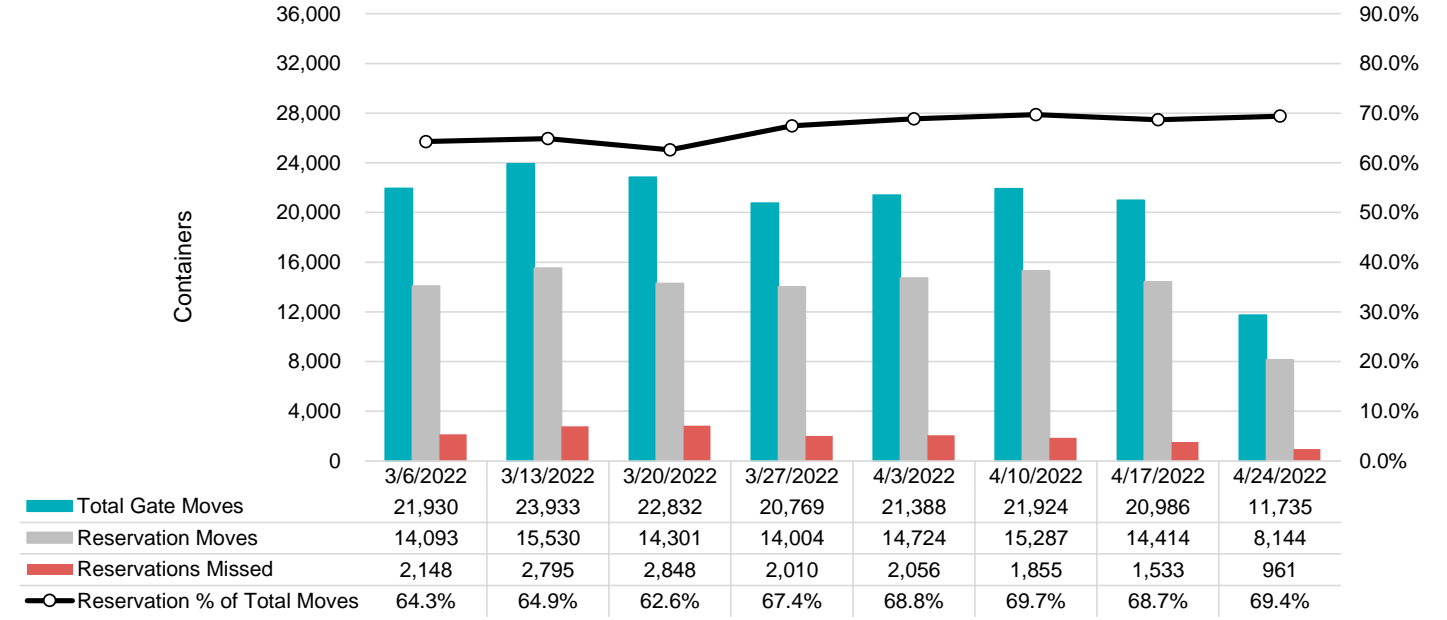

Port of Virginia Weekly Metrics

Gate Transactions

NIT Gate Transactions

VIG Gate Transactions

POV Gate Transactions

PPCY Gate Transactions

Please note: PPCY Gate Transactions are not included with POV Gate Transaction counts

Truck Reservation System and Hourly Transactions

NIT Truck Reservation Statistics

VIG Truck Reservation Statistics

POV Truck Reservation Statistics

POV Weekly Transactions by Terminal and Hour

Gate Containers and Dwell