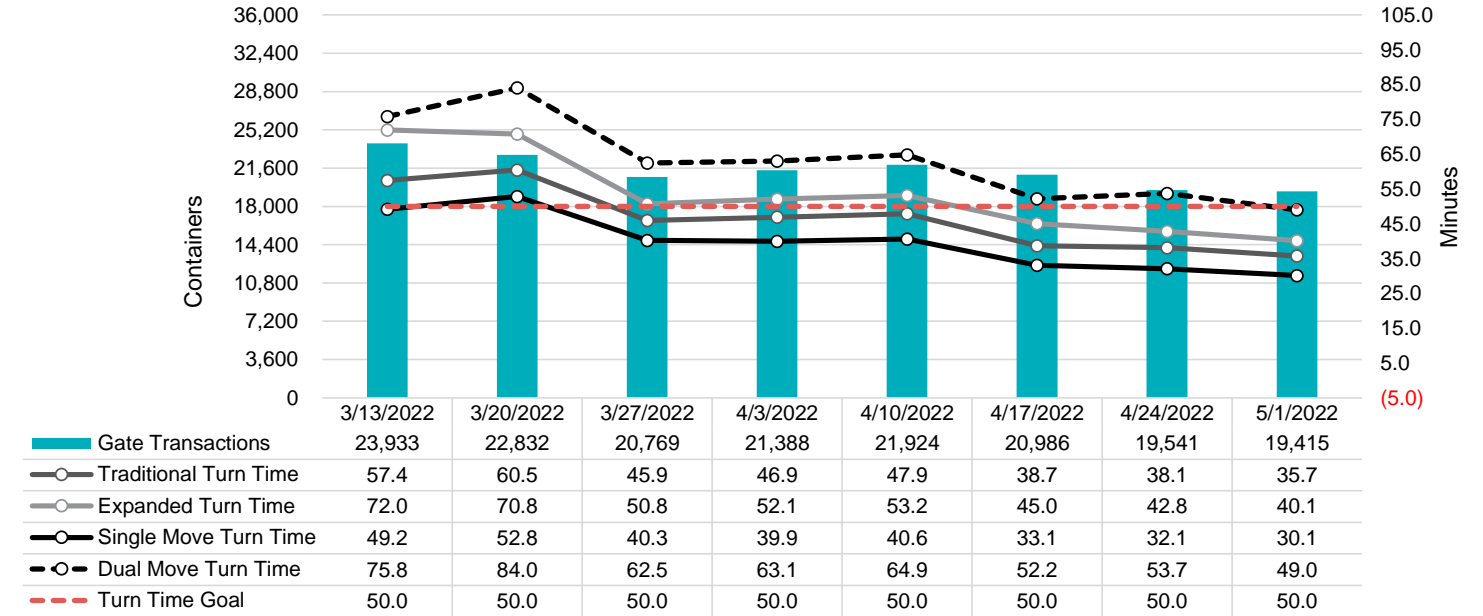

VIG Gate Transactions