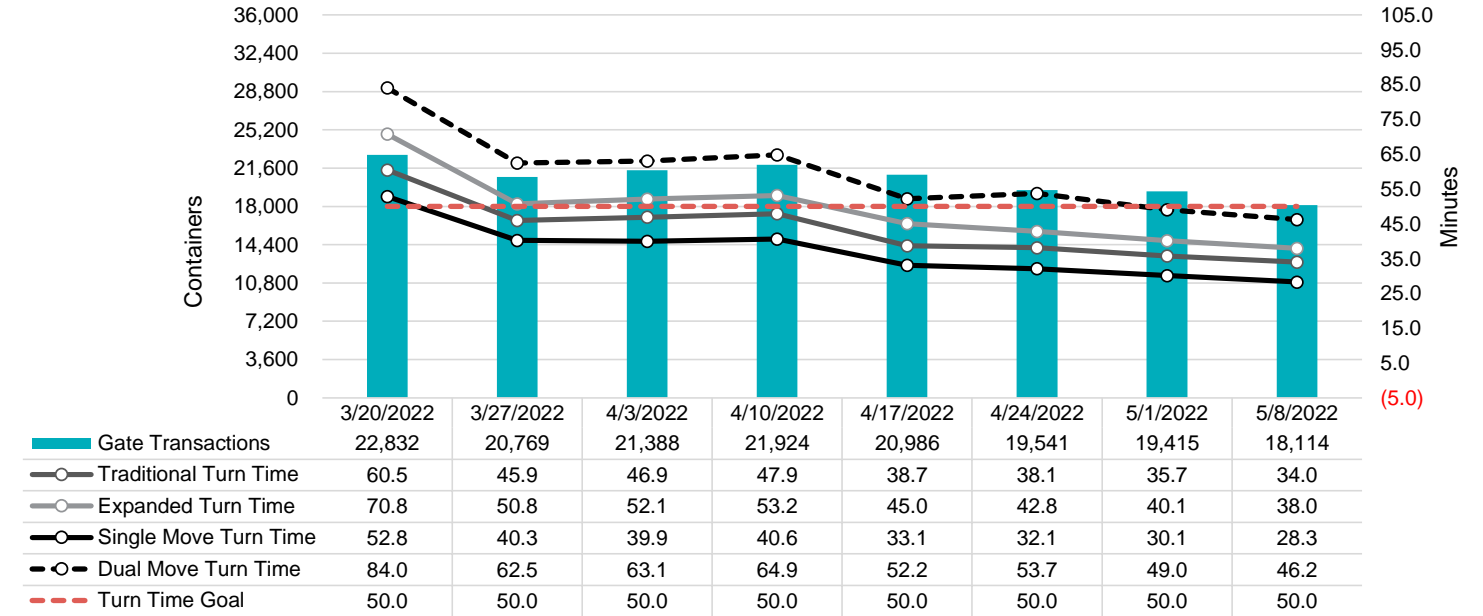

VIG Gate Transactions