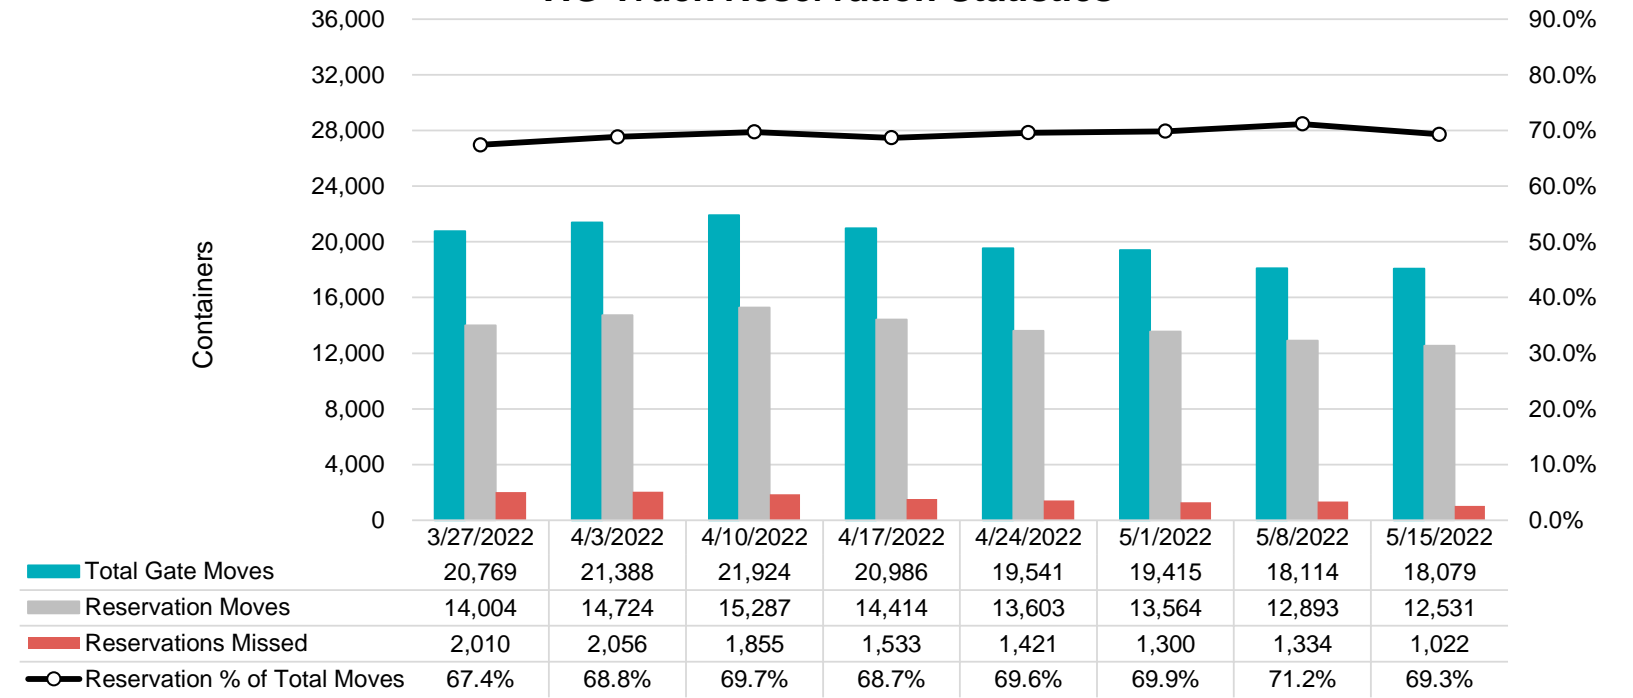

Port of Virginia Weekly Metrics

Gate Transactions

NIT Gate Transactions

VIG Gate Transactions

POV Gate Transactions

PPCY Gate Transactions

Please note: PPCY Gate Transactions are not included with POV Gate Transaction counts

Truck Reservation System and Hourly Transactions

NIT Truck Reservation Statistics

VIG Truck Reservation Statistics

POV Truck Reservation Statistics

POV Weekly Transactions by Terminal and Hour

Gate Containers and Dwell