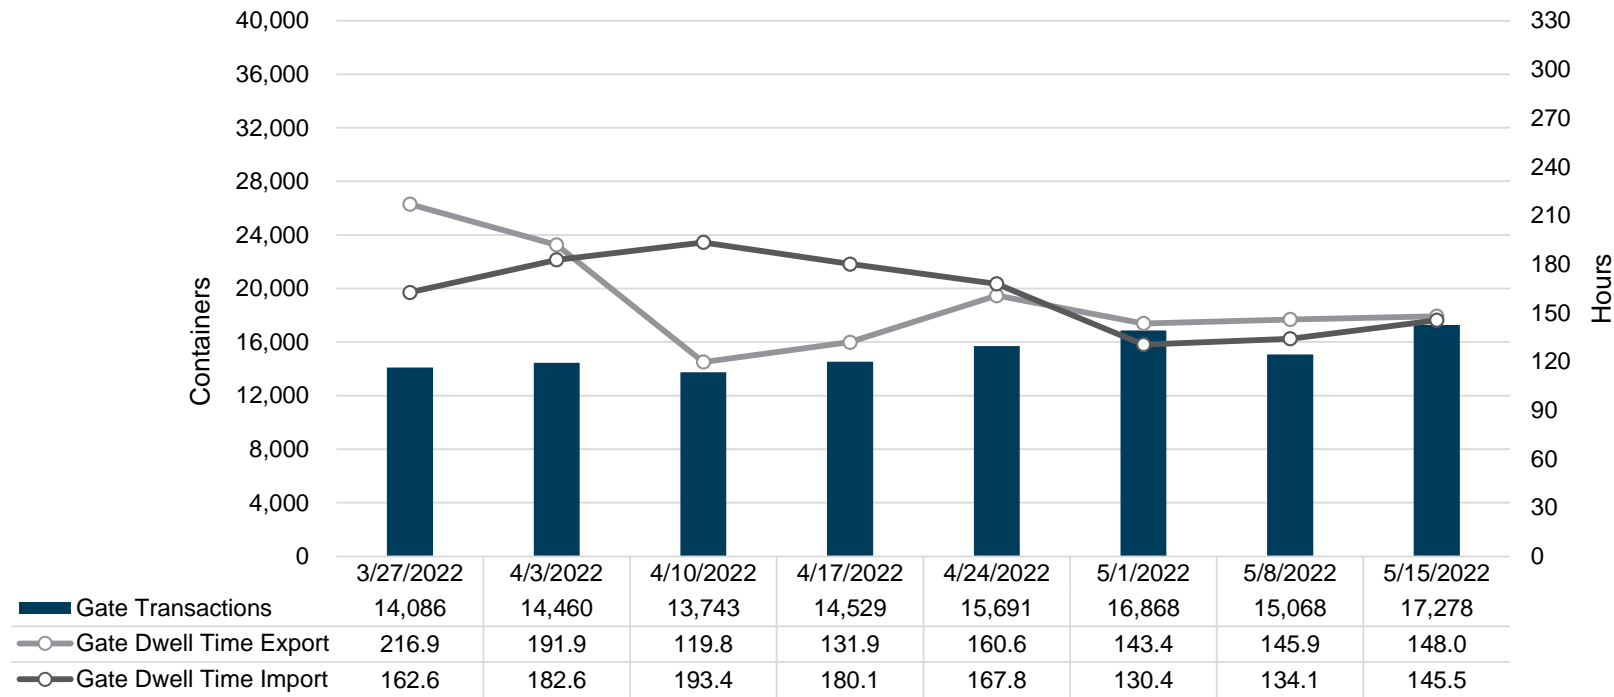

Port of Virginia Weekly Metrics

Gate Transactions

NIT Gate Transactions

VIG Gate Transactions

POV Gate Transactions

PPCY Gate Transactions

Please note: PPCY Gate Transactions are not included with POV Gate Transaction counts

Truck Reservation System and Hourly Transactions

NIT Truck Reservation Statistics

VIG Truck Reservation Statistics

POV Truck Reservation Statistics

POV Weekly Transactions by Terminal and Hour

Gate Containers and Dwell

NIT Gate Containers and Dwell

VIG Gate Containers and Dwell

Gate Transactions

POV Gate Containers and Dwell

Rail Containers and Dwell

NIT Rail Containers and Dwell

VIG Rail Containers and Dwell

Rail Containers