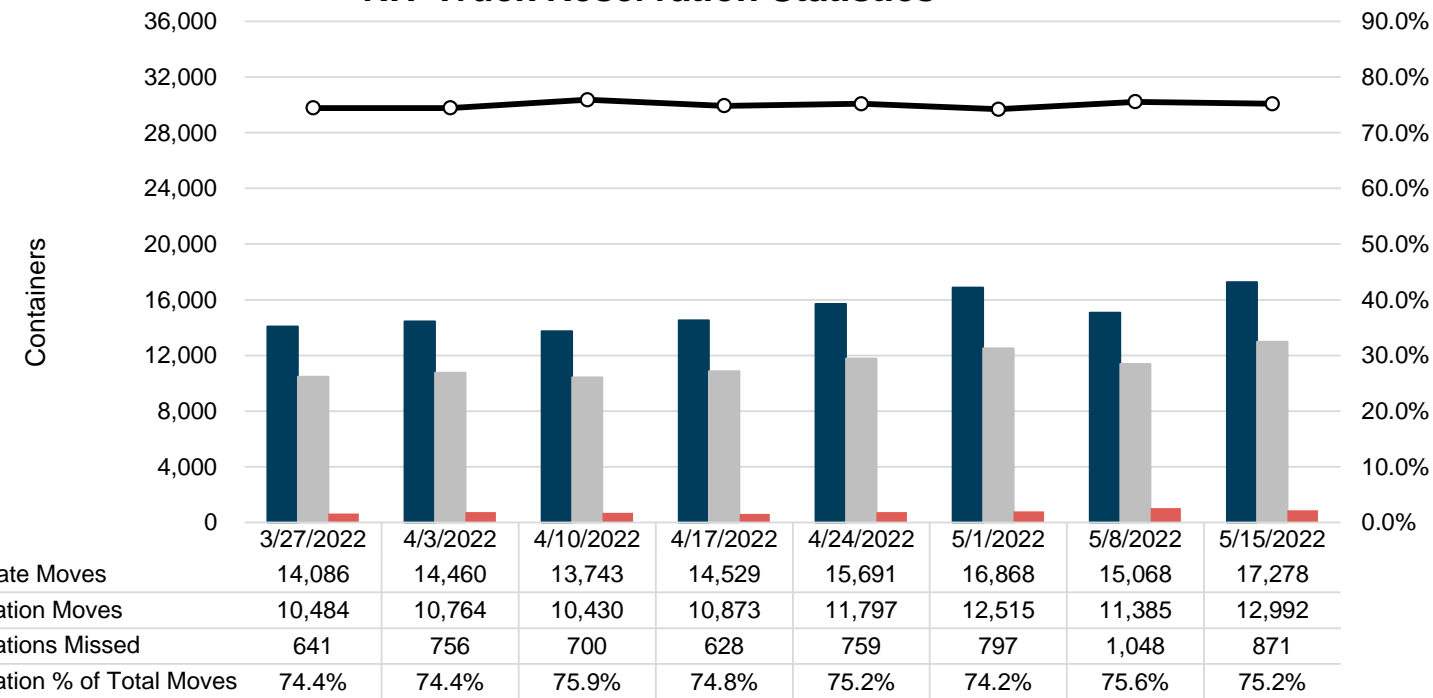

Port of Virginia Weekly Metrics

Gate Transactions

NIT Gate Transactions

VIG Gate Transactions

POV Gate Transactions

PPCY Gate Transactions

Please note: PPCY Gate Transactions are not included with POV Gate Transaction counts

Truck Reservation System and Hourly Transactions

NIT Truck Reservation Statistics

VIG Truck Reservation Statistics

POV Truck Reservation Statistics

POV Weekly Transactions by Terminal and Hour

Gate Containers and Dwell