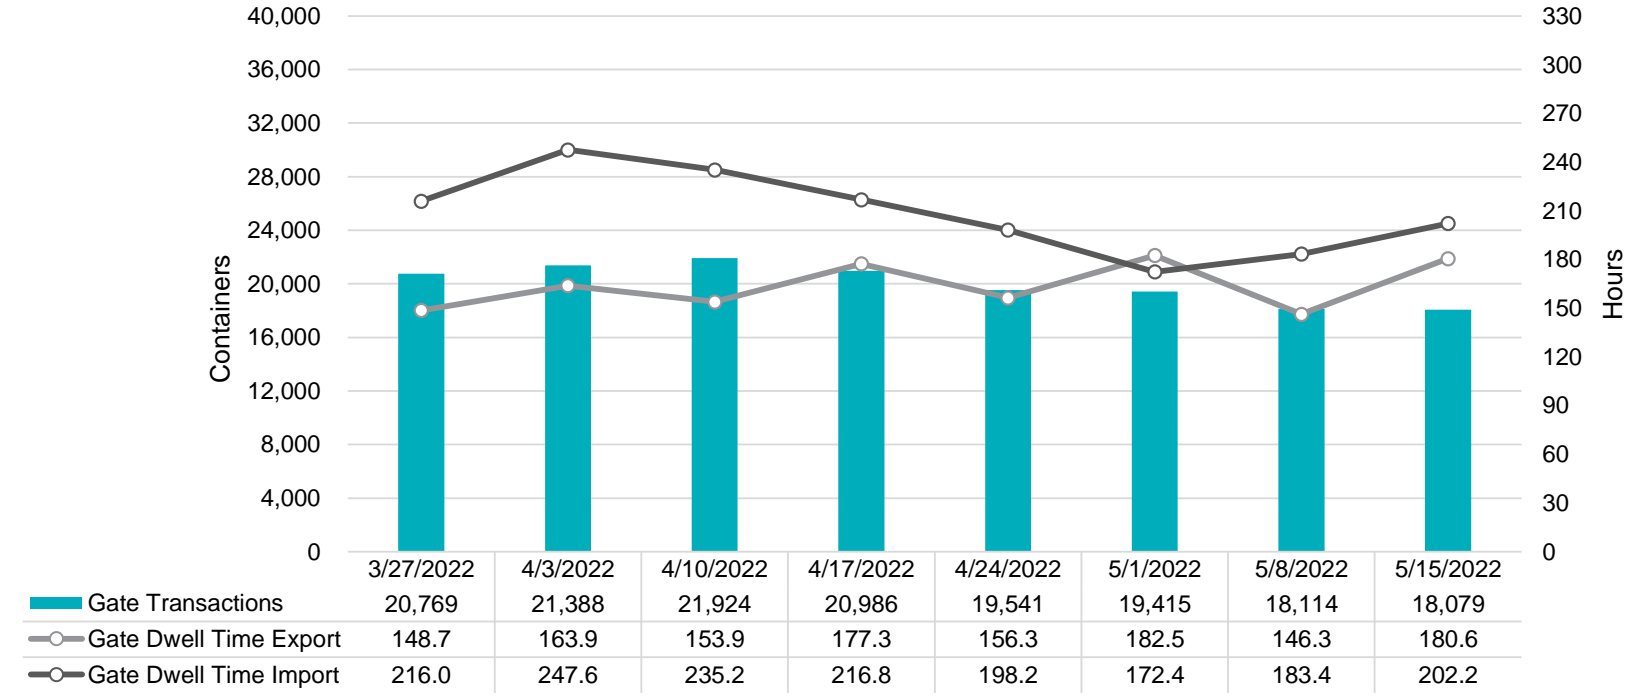

VIG Gate Containers and Dwell