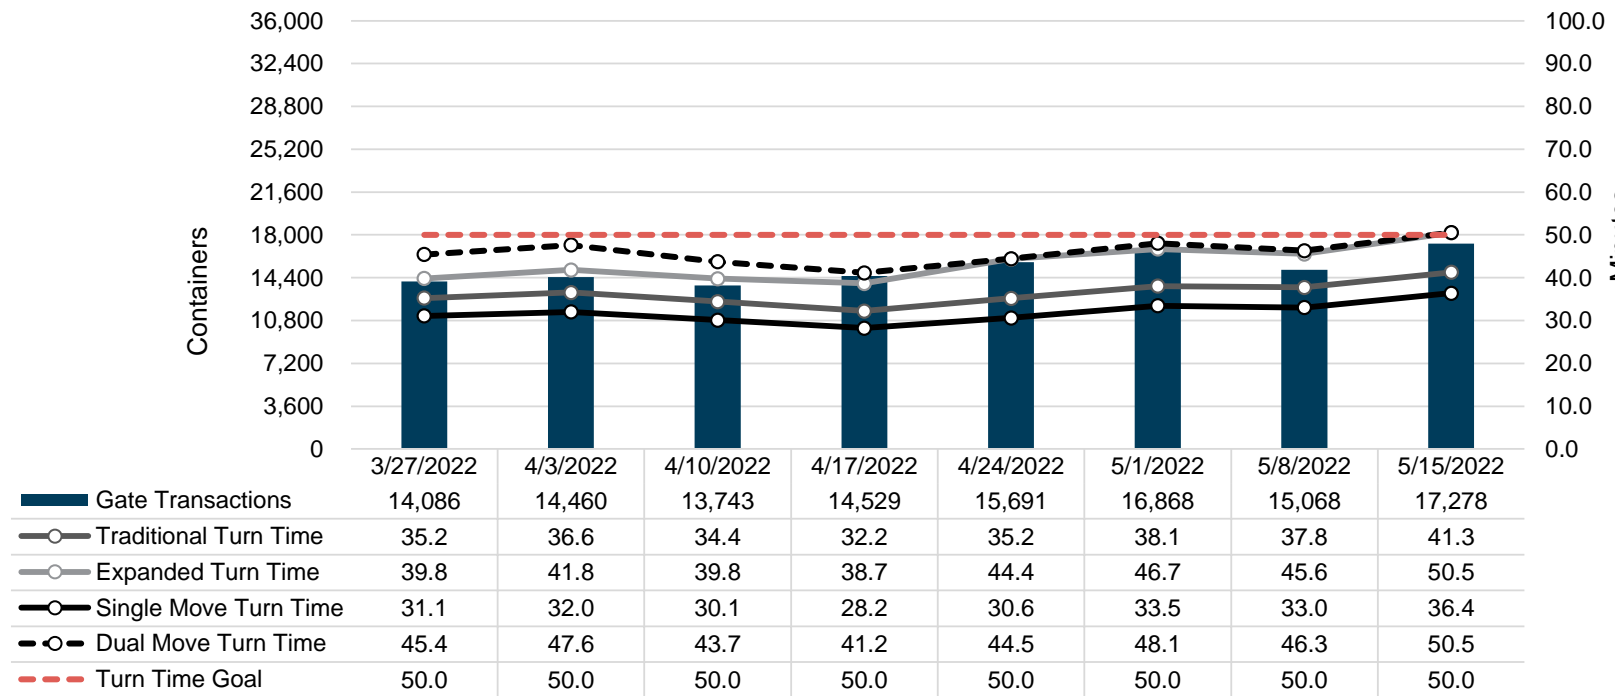

Port of Virginia Weekly Metrics

Gate Transactions

NIT Gate Transactions

VIG Gate Transactions

POV Gate Transactions

PPCY Gate Transactions

Please note: PPCY Gate Transactions are not included with POV Gate Transaction counts

Truck Reservation System and Hourly Transactions

NIT Truck Reservation Statistics

VIG Truck Reservation Statistics

POV Truck Reservation Statistics

POV Weekly Transactions by Terminal and Hour

Gate Containers and Dwell