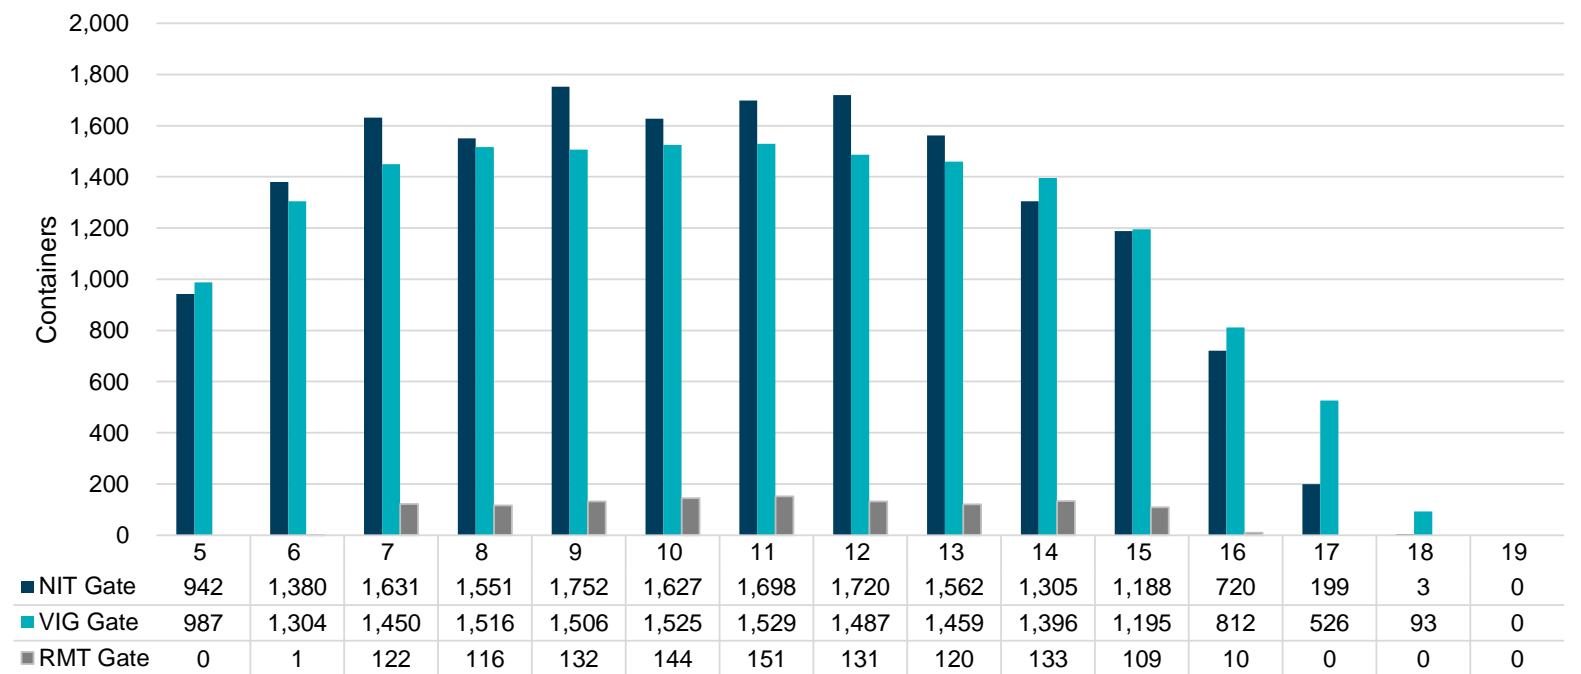

Port of Virginia Weekly Metrics

Gate Transactions

NIT Gate Transactions

VIG Gate Transactions

POV Gate Transactions

PPCY Gate Transactions

Please note: PPCY Gate Transactions are not included with POV Gate Transaction counts

Truck Reservation System and Hourly Transactions

NIT Truck Reservation Statistics

VIG Truck Reservation Statistics

POV Truck Reservation Statistics

POV Weekly Transactions by Terminal and Hour

Gate Containers and Dwell

NIT Gate Containers and Dwell

VIG Gate Containers and Dwell

Gate Transactions

POV Gate Containers and Dwell

Rail Containers and Dwell

NIT Rail Containers and Dwell

VIG Rail Containers and Dwell

Rail Containers