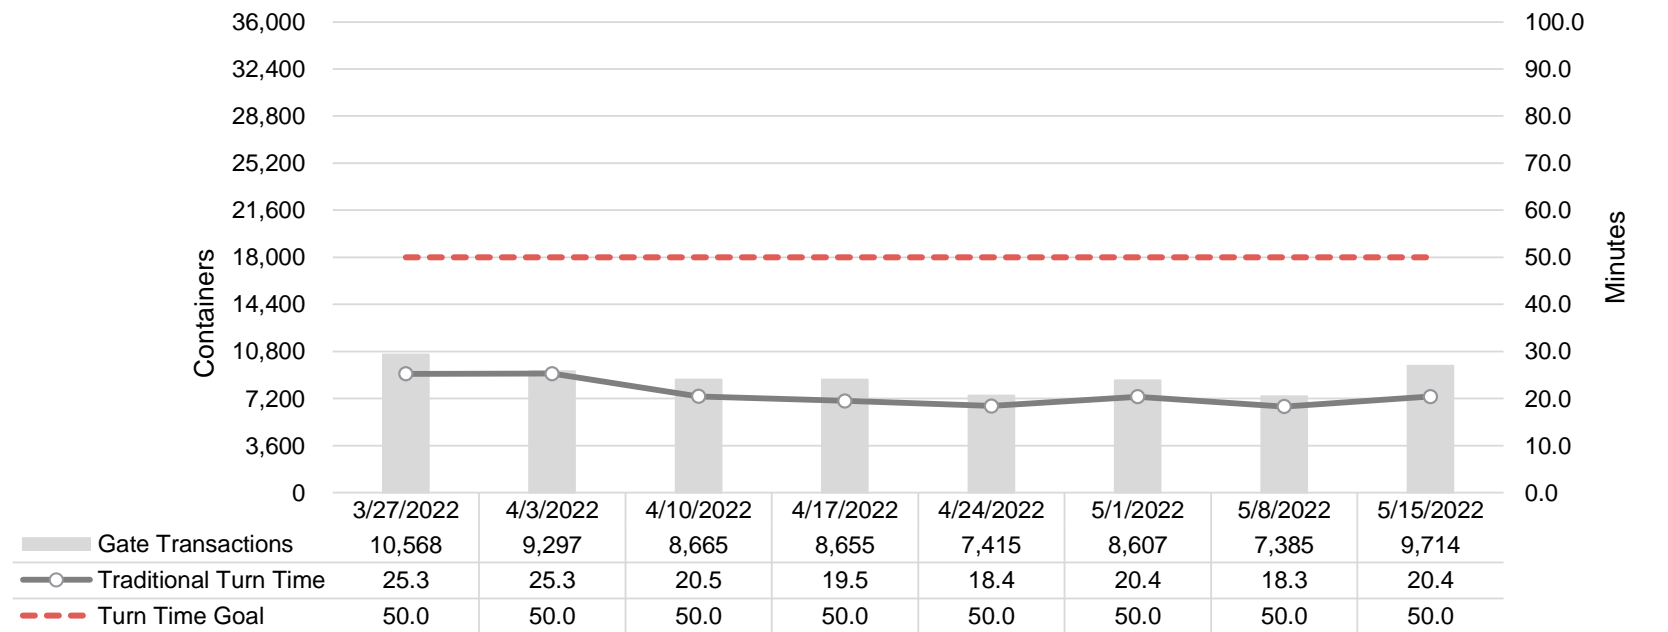

Port of Virginia Weekly Metrics

Gate Transactions

NIT Gate Transactions

VIG Gate Transactions

POV Gate Transactions

PPCY Gate Transactions

Please note: PPCY Gate Transactions are not included with POV Gate Transaction counts

Truck Reservation System and Hourly Transactions

NIT Truck Reservation Statistics

VIG Truck Reservation Statistics

POV Truck Reservation Statistics

POV Weekly Transactions by Terminal and Hour

Gate Containers and Dwell