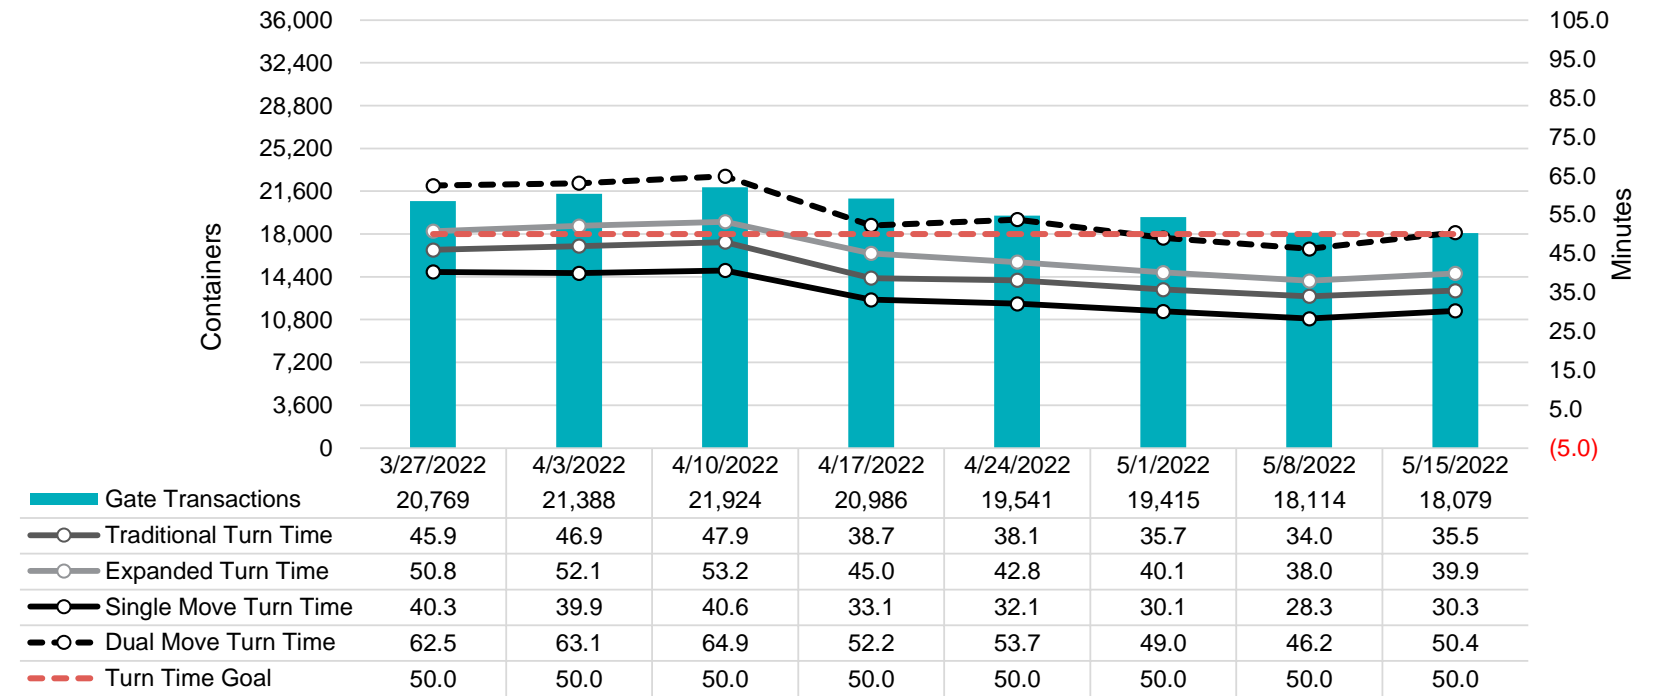

Port of Virginia Weekly Metrics

Gate Transactions

NIT Gate Transactions

VIG Gate Transactions

POV Gate Transactions

PPCY Gate Transactions

Please note: PPCY Gate Transactions are not included with POV Gate Transaction counts

Truck Reservation System and Hourly Transactions

NIT Truck Reservation Statistics

VIG Truck Reservation Statistics

POV Truck Reservation Statistics

POV Weekly Transactions by Terminal and Hour

Gate Containers and Dwell