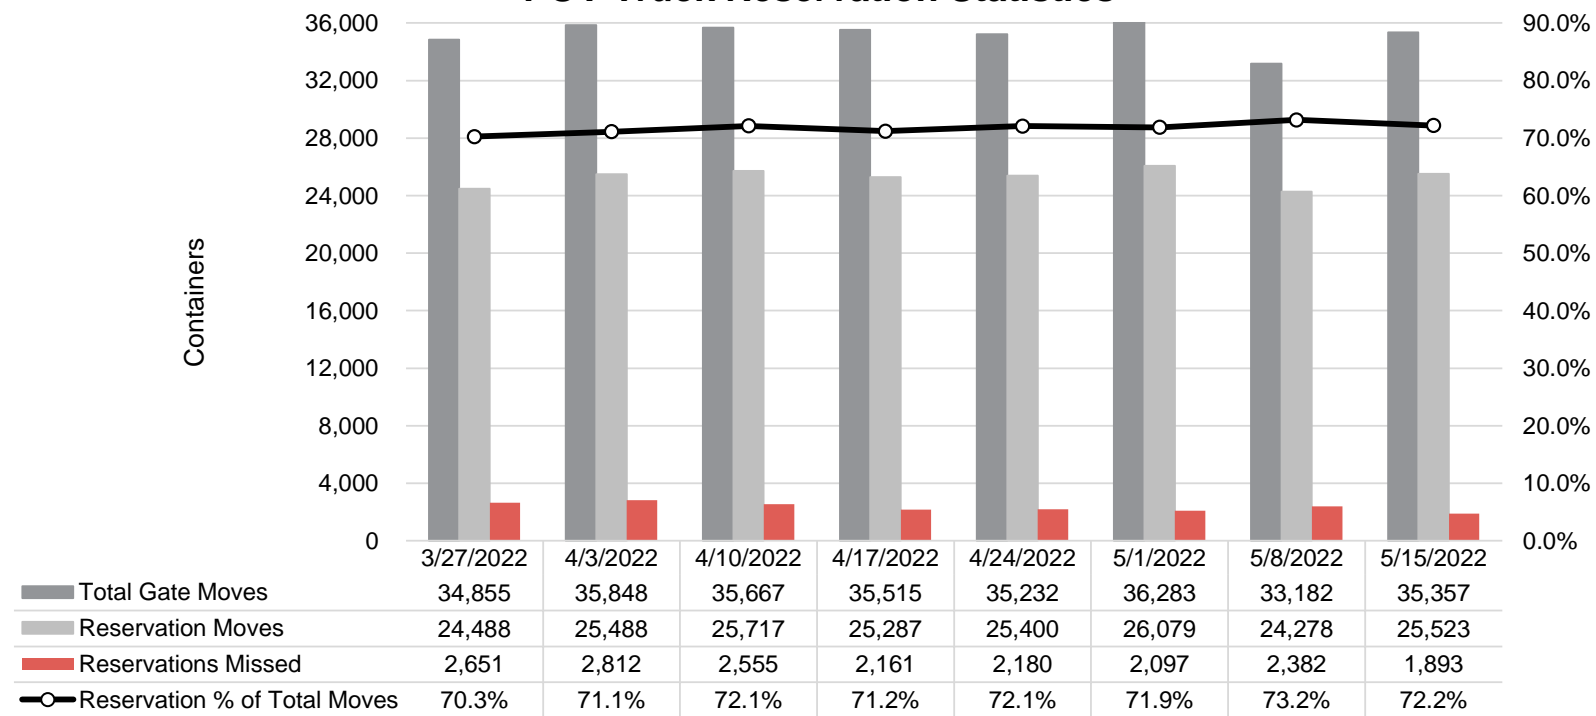

Port of Virginia Weekly Metrics

Gate Transactions

NIT Gate Transactions

VIG Gate Transactions

POV Gate Transactions

PPCY Gate Transactions

Please note: PPCY Gate Transactions are not included with POV Gate Transaction counts

Truck Reservation System and Hourly Transactions

NIT Truck Reservation Statistics

VIG Truck Reservation Statistics

POV Truck Reservation Statistics

POV Weekly Transactions by Terminal and Hour

Gate Containers and Dwell

NIT Gate Containers and Dwell

VIG Gate Containers and Dwell

Gate Transactions

POV Gate Containers and Dwell

Rail Containers and Dwell

NIT Rail Containers and Dwell

VIG Rail Containers and Dwell

Rail Containers