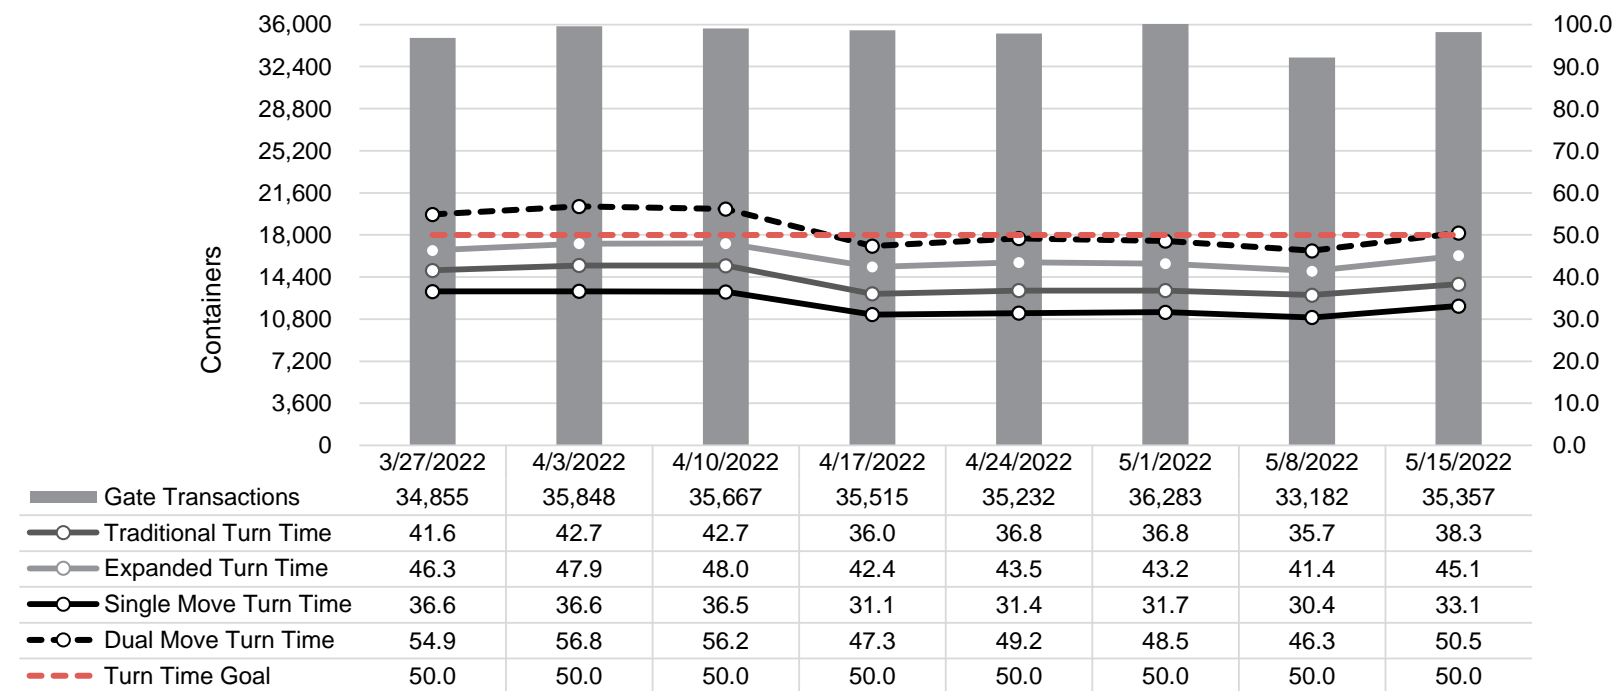

Port of Virginia Weekly Metrics

Gate Transactions

NIT Gate Transactions

VIG Gate Transactions

POV Gate Transactions

PPCY Gate Transactions

Please note: PPCY Gate Transactions are not included with POV Gate Transaction counts

Truck Reservation System and Hourly Transactions

NIT Truck Reservation Statistics

VIG Truck Reservation Statistics

POV Truck Reservation Statistics

POV Weekly Transactions by Terminal and Hour

Gate Containers and Dwell