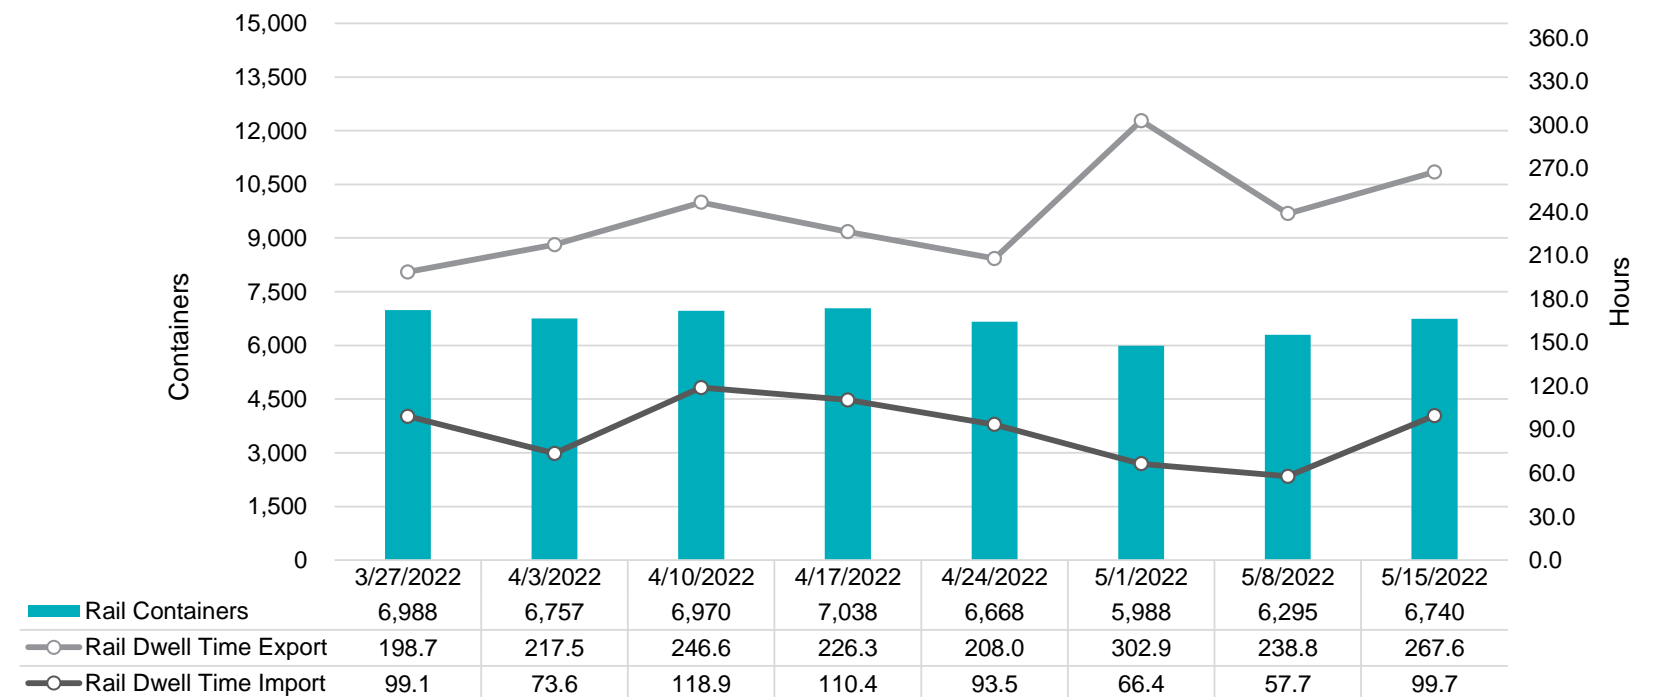

Truck Reservation System and Hourly Transactions

NIT Truck Reservation Statistics

VIG Truck Reservation Statistics

POV Truck Reservation Statistics

POV Weekly Transactions by Terminal and Hour

Gate Containers and Dwell

NIT Gate Containers and Dwell

VIG Gate Containers and Dwell

Gate Transactions

POV Gate Containers and Dwell

Rail Containers and Dwell

NIT Rail Containers and Dwell

VIG Rail Containers and Dwell

Rail Containers