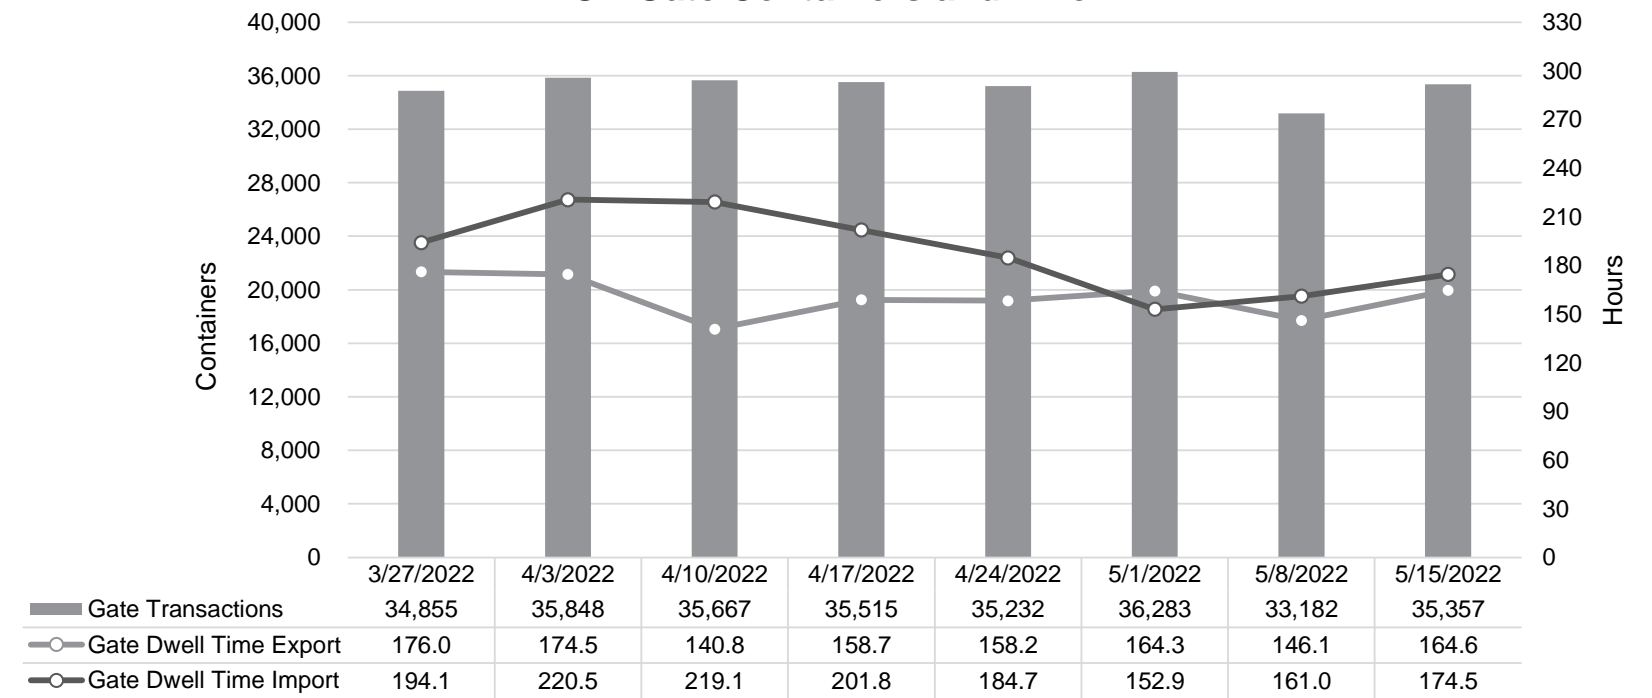

Truck Reservation System and Hourly Transactions

NIT Truck Reservation Statistics

VIG Truck Reservation Statistics

POV Truck Reservation Statistics

POV Weekly Transactions by Terminal and Hour

Gate Containers and Dwell

NIT Gate Containers and Dwell

VIG Gate Containers and Dwell

Gate Transactions

POV Gate Containers and Dwell

Rail Containers and Dwell

NIT Rail Containers and Dwell

VIG Rail Containers and Dwell

Rail Containers