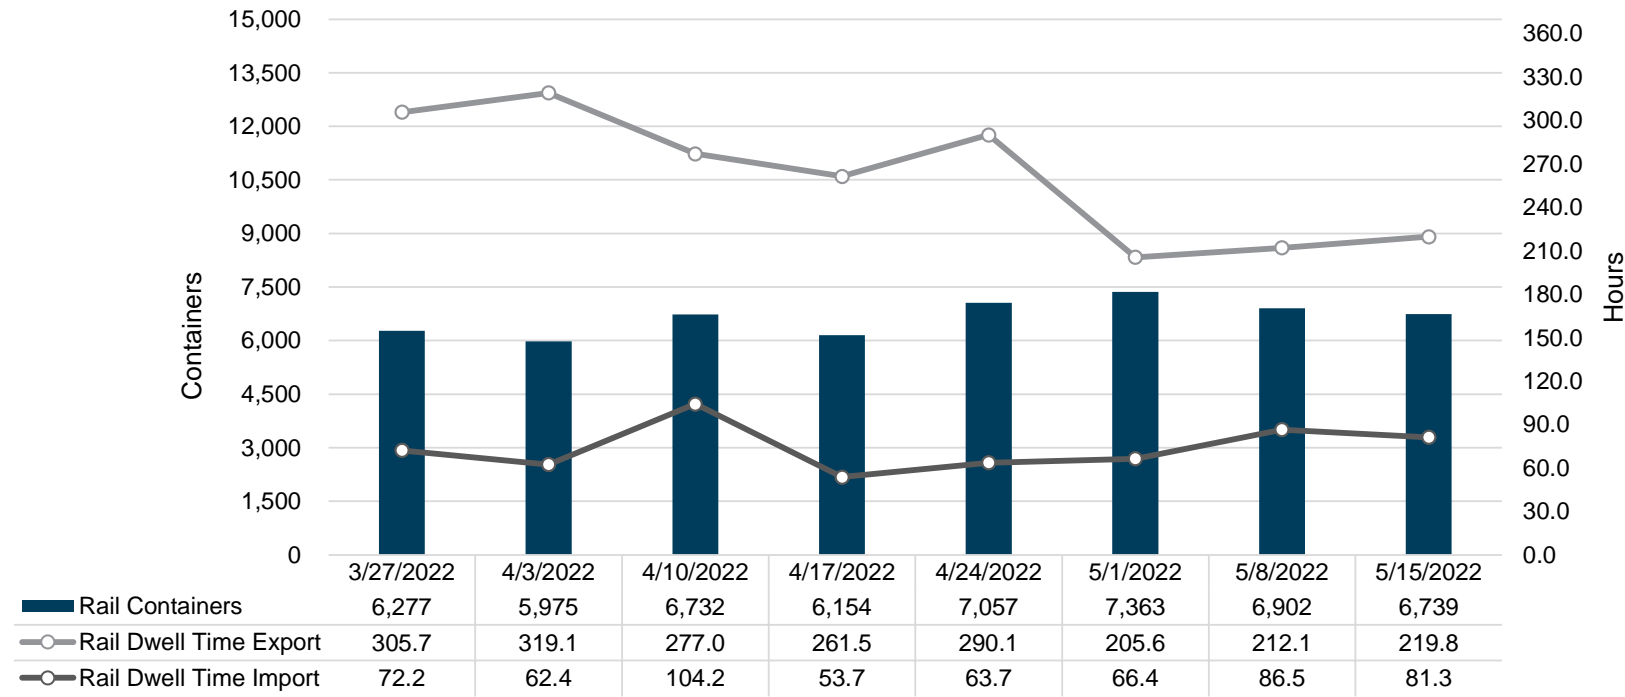

Truck Reservation System and Hourly Transactions

NIT Truck Reservation Statistics

VIG Truck Reservation Statistics

POV Truck Reservation Statistics

POV Weekly Transactions by Terminal and Hour

Gate Containers and Dwell

NIT Gate Containers and Dwell

VIG Gate Containers and Dwell

Gate Transactions

POV Gate Containers and Dwell

Rail Containers and Dwell

NIT Rail Containers and Dwell

VIG Rail Containers and Dwell

Rail Containers