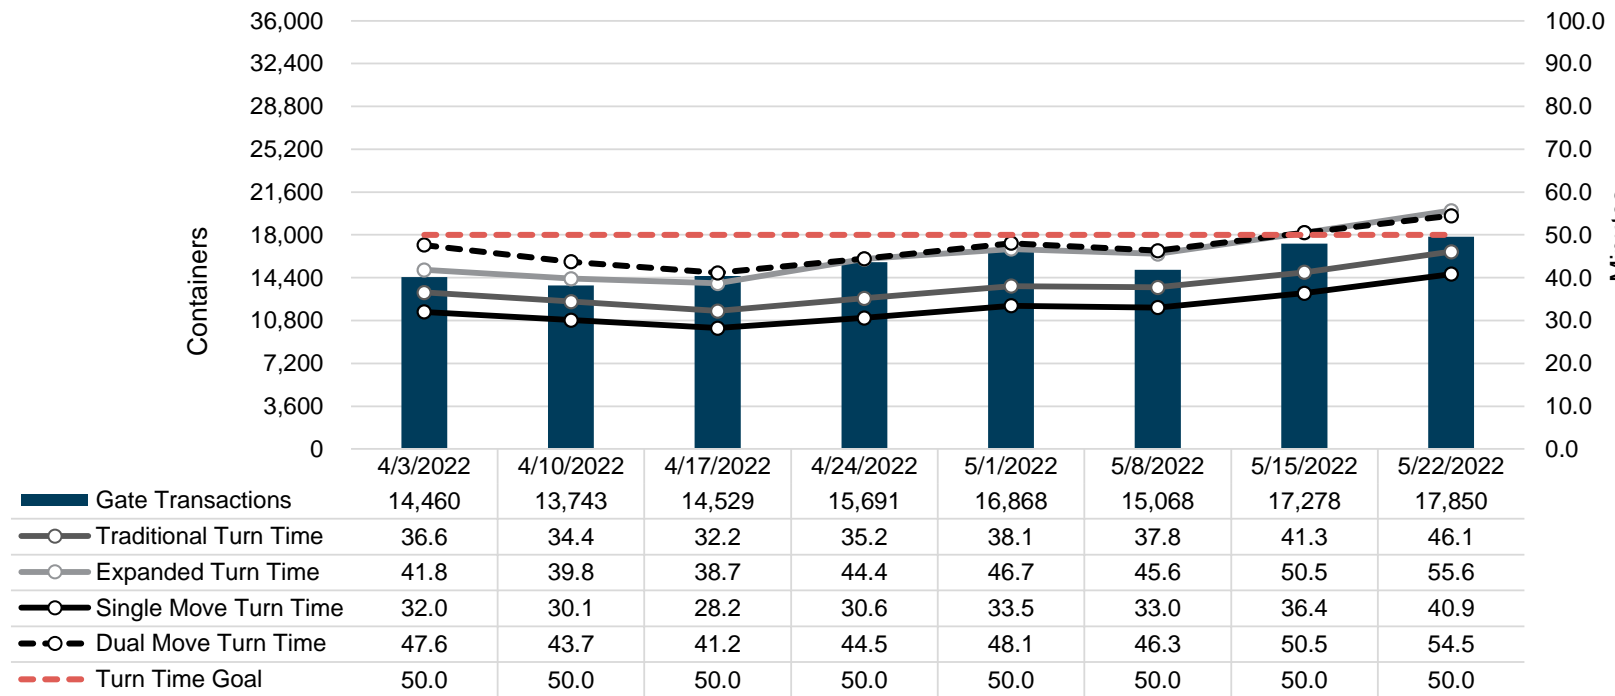

Port of Virginia Weekly Metrics

Gate Transactions

NIT Gate Transactions