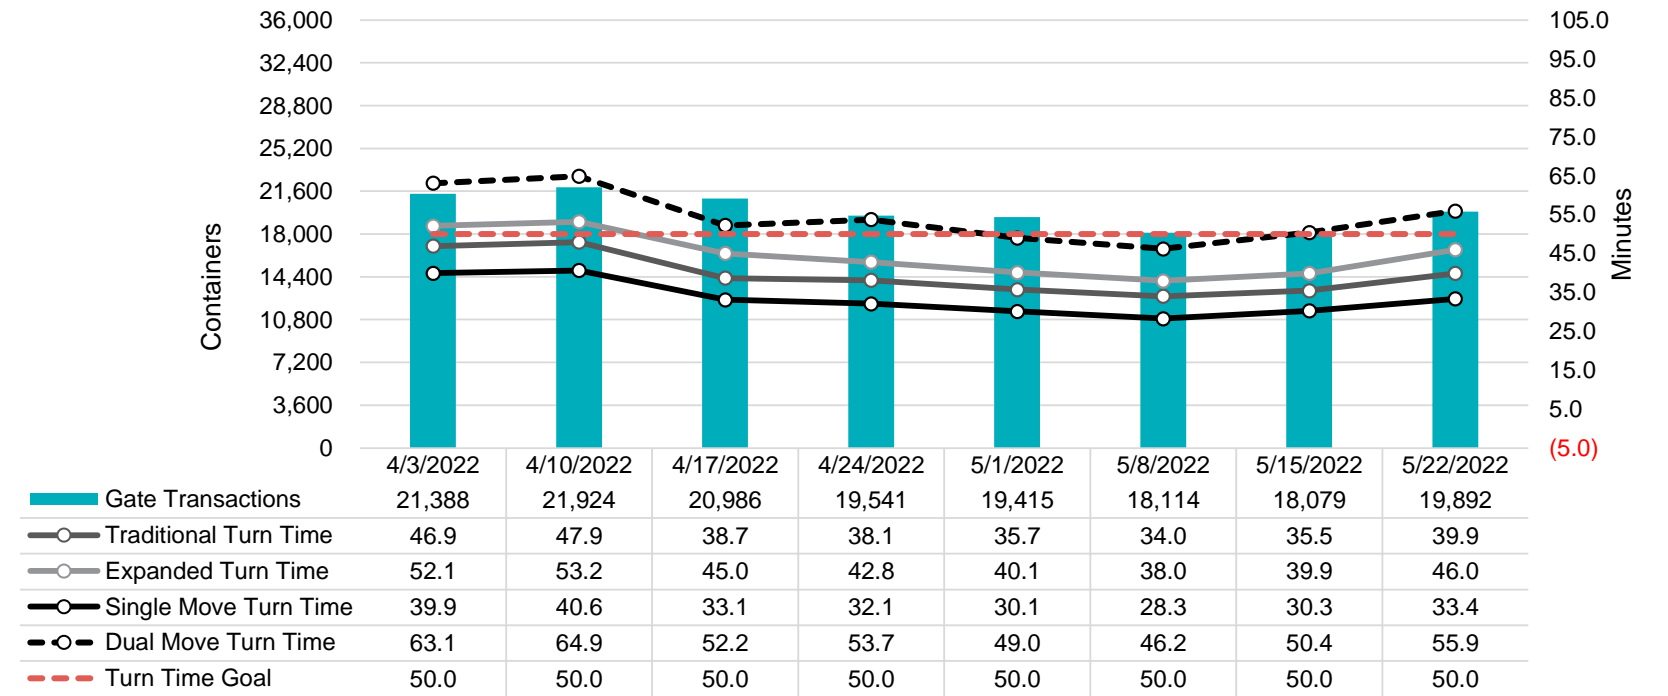

VIG Gate Transactions