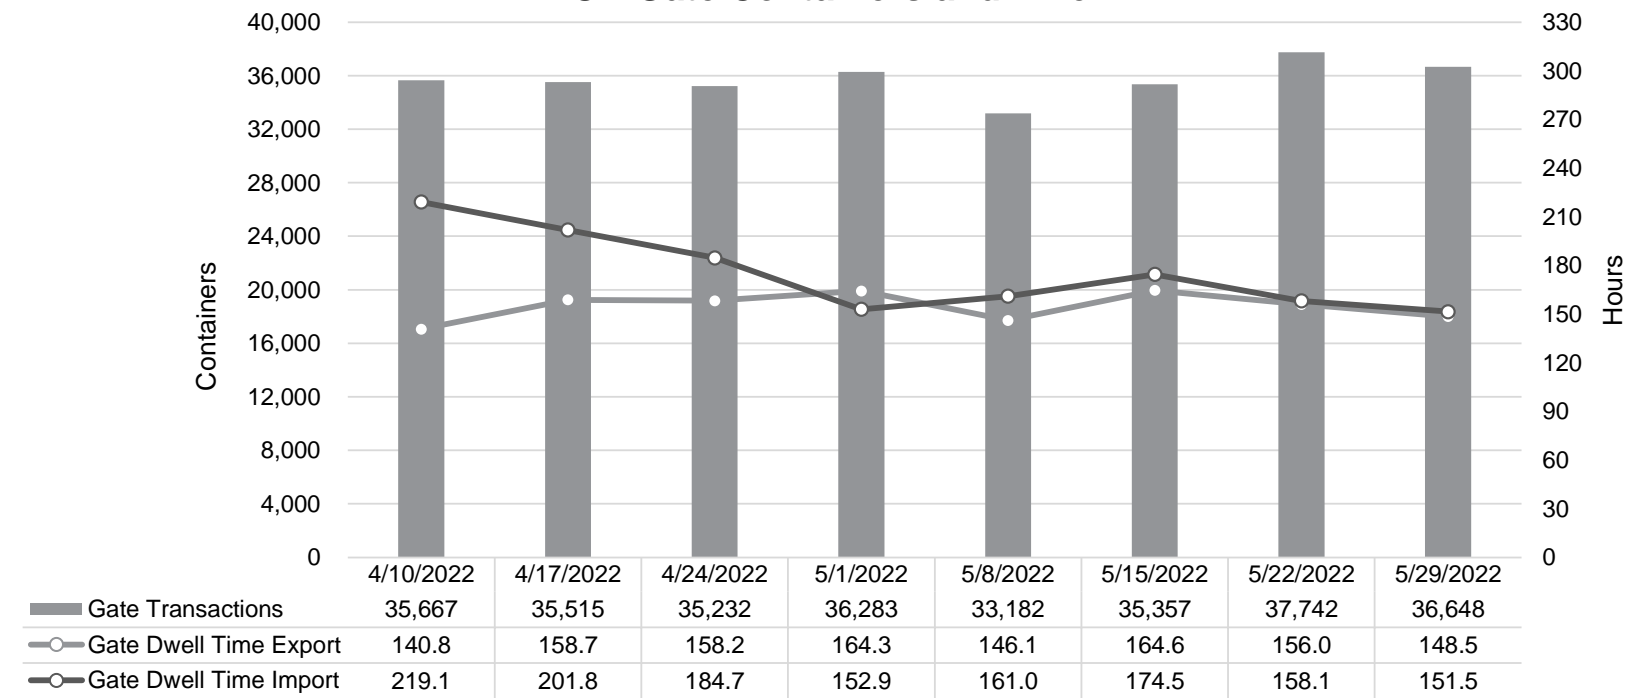

Truck Reservation System and Hourly Transactions

NIT Truck Reservation Statistics

VIG Truck Reservation Statistics

POV Truck Reservation Statistics

POV Weekly Transactions by Terminal and Hour

Gate Containers and Dwell

NIT Gate Containers and Dwell

VIG Gate Containers and Dwell

Gate Transactions

POV Gate Containers and Dwell

Rail Containers and Dwell

NIT Rail Containers and Dwell

VIG Rail Containers and Dwell

Rail Containers