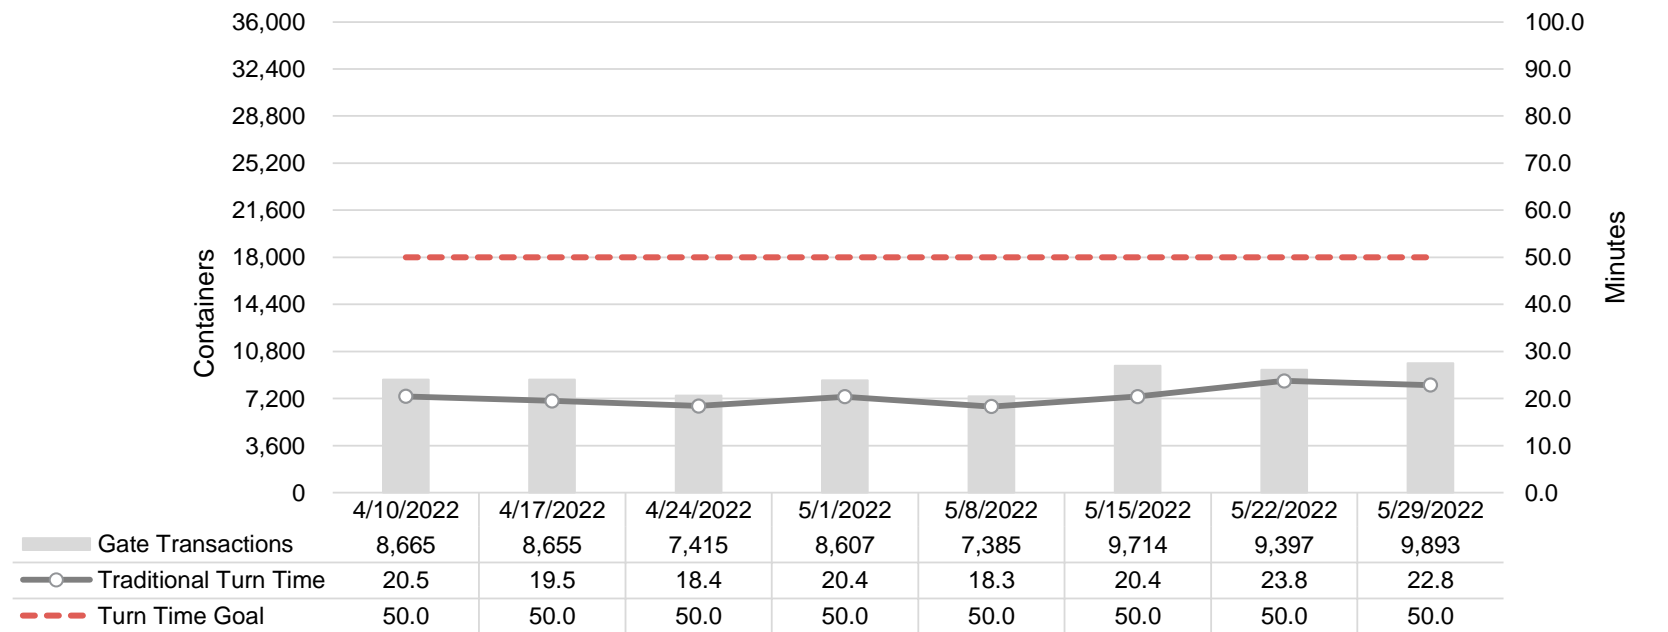

Port of Virginia Weekly Metrics

Gate Transactions

NIT Gate Transactions

VIG Gate Transactions

POV Gate Transactions

PPCY Gate Transactions

Please note: PPCY Gate Transactions are not included with POV Gate Transaction counts

Truck Reservation System and Hourly Transactions

NIT Truck Reservation Statistics

VIG Truck Reservation Statistics

POV Truck Reservation Statistics

POV Weekly Transactions by Terminal and Hour

Gate Containers and Dwell