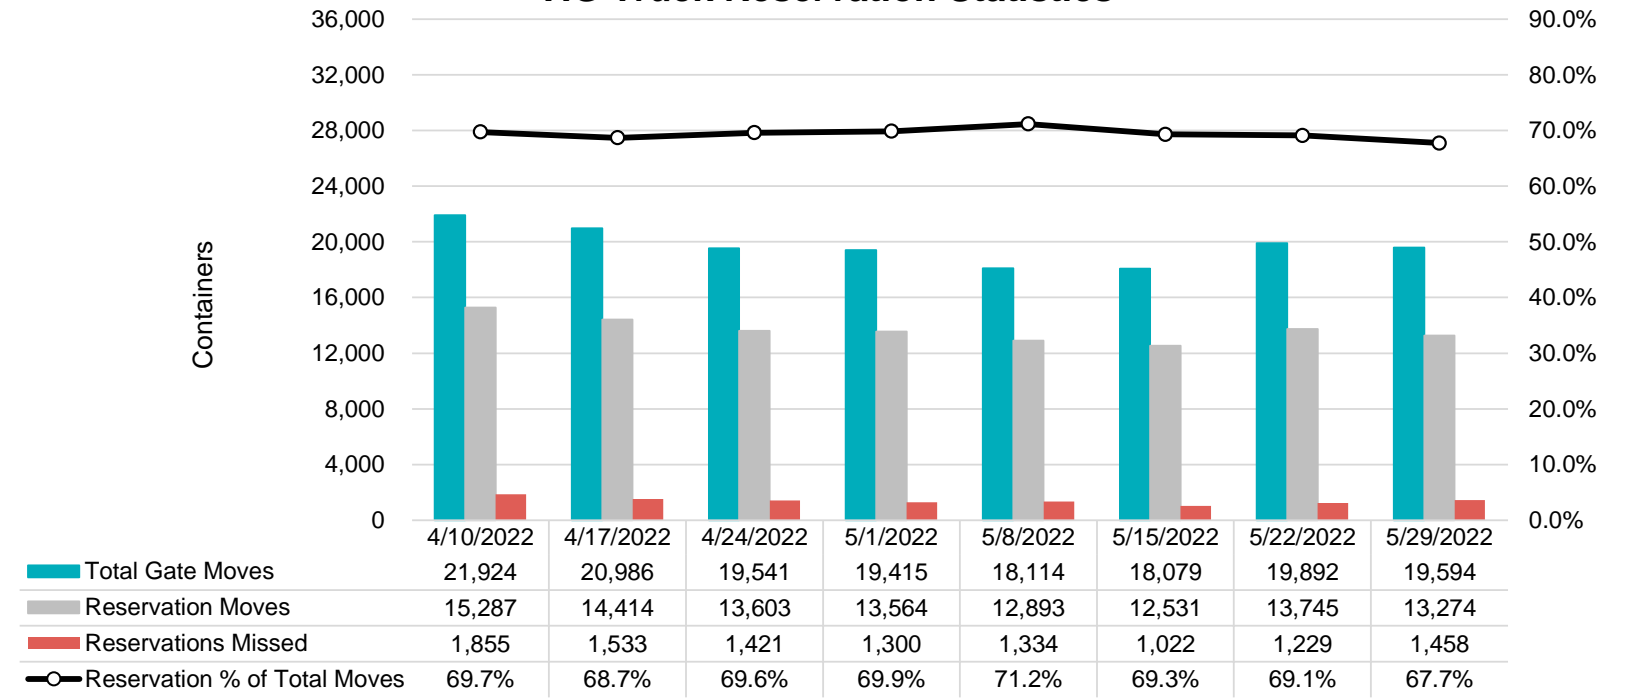

Port of Virginia Weekly Metrics

Gate Transactions

NIT Gate Transactions

VIG Gate Transactions

POV Gate Transactions

PPCY Gate Transactions

Please note: PPCY Gate Transactions are not included with POV Gate Transaction counts

Truck Reservation System and Hourly Transactions

NIT Truck Reservation Statistics

VIG Truck Reservation Statistics

POV Truck Reservation Statistics

POV Weekly Transactions by Terminal and Hour

Gate Containers and Dwell