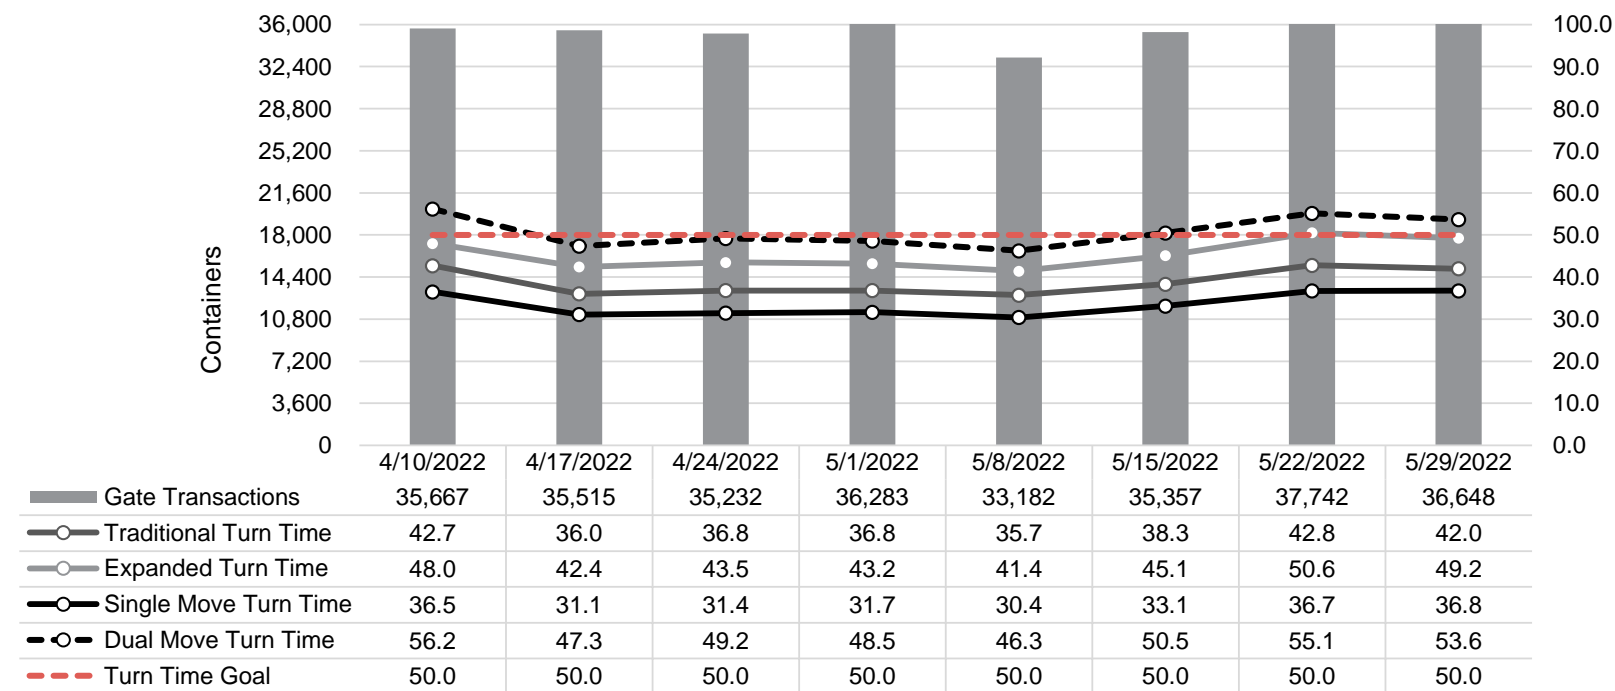

Port of Virginia Weekly Metrics

Gate Transactions

NIT Gate Transactions

VIG Gate Transactions

POV Gate Transactions

PPCY Gate Transactions

Please note: PPCY Gate Transactions are not included with POV Gate Transaction counts

Truck Reservation System and Hourly Transactions

NIT Truck Reservation Statistics

VIG Truck Reservation Statistics

POV Truck Reservation Statistics

POV Weekly Transactions by Terminal and Hour

Gate Containers and Dwell