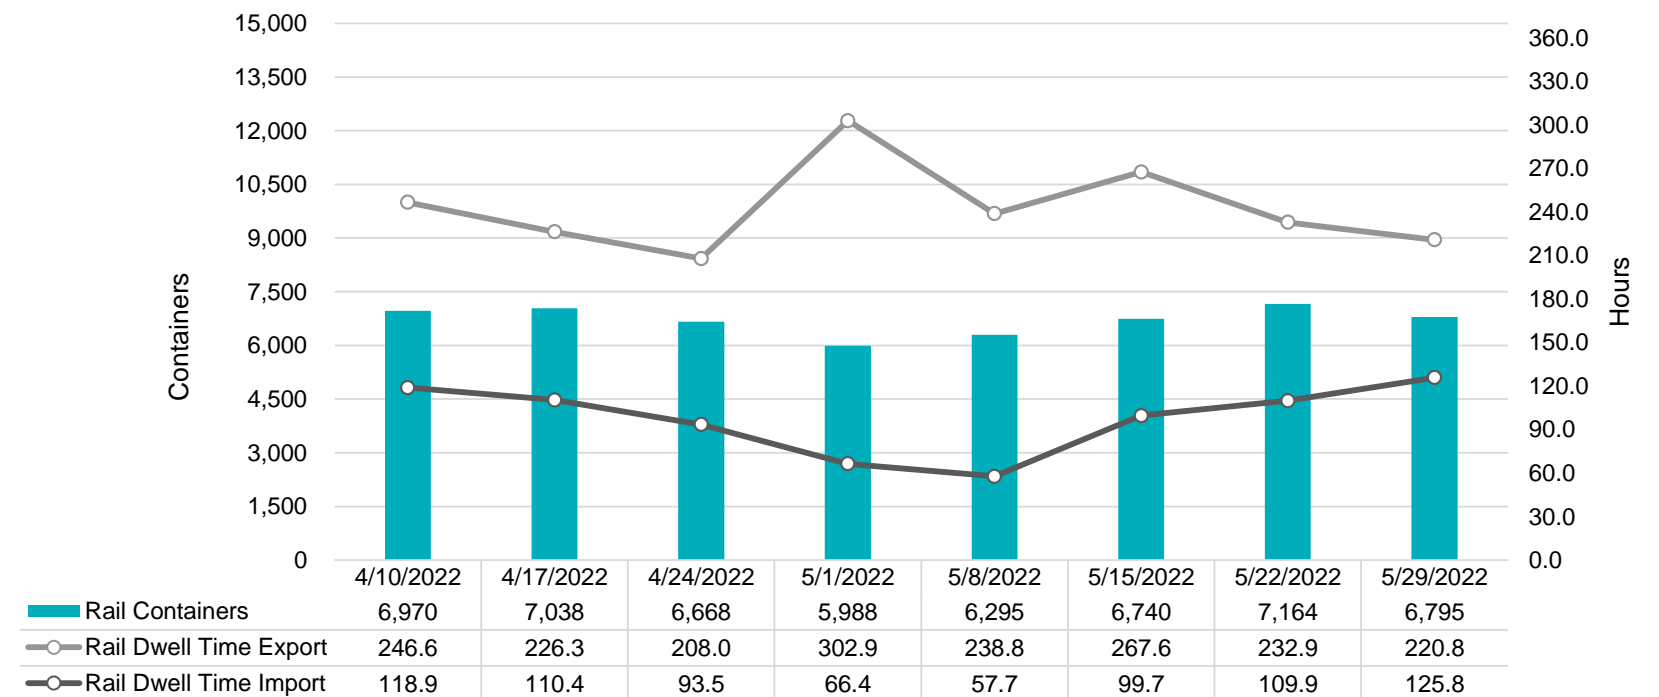

Truck Reservation System and Hourly Transactions

NIT Truck Reservation Statistics

VIG Truck Reservation Statistics

POV Truck Reservation Statistics

POV Weekly Transactions by Terminal and Hour

Gate Containers and Dwell

NIT Gate Containers and Dwell

VIG Gate Containers and Dwell

Gate Transactions

POV Gate Containers and Dwell

Rail Containers and Dwell

NIT Rail Containers and Dwell

VIG Rail Containers and Dwell

Rail Containers