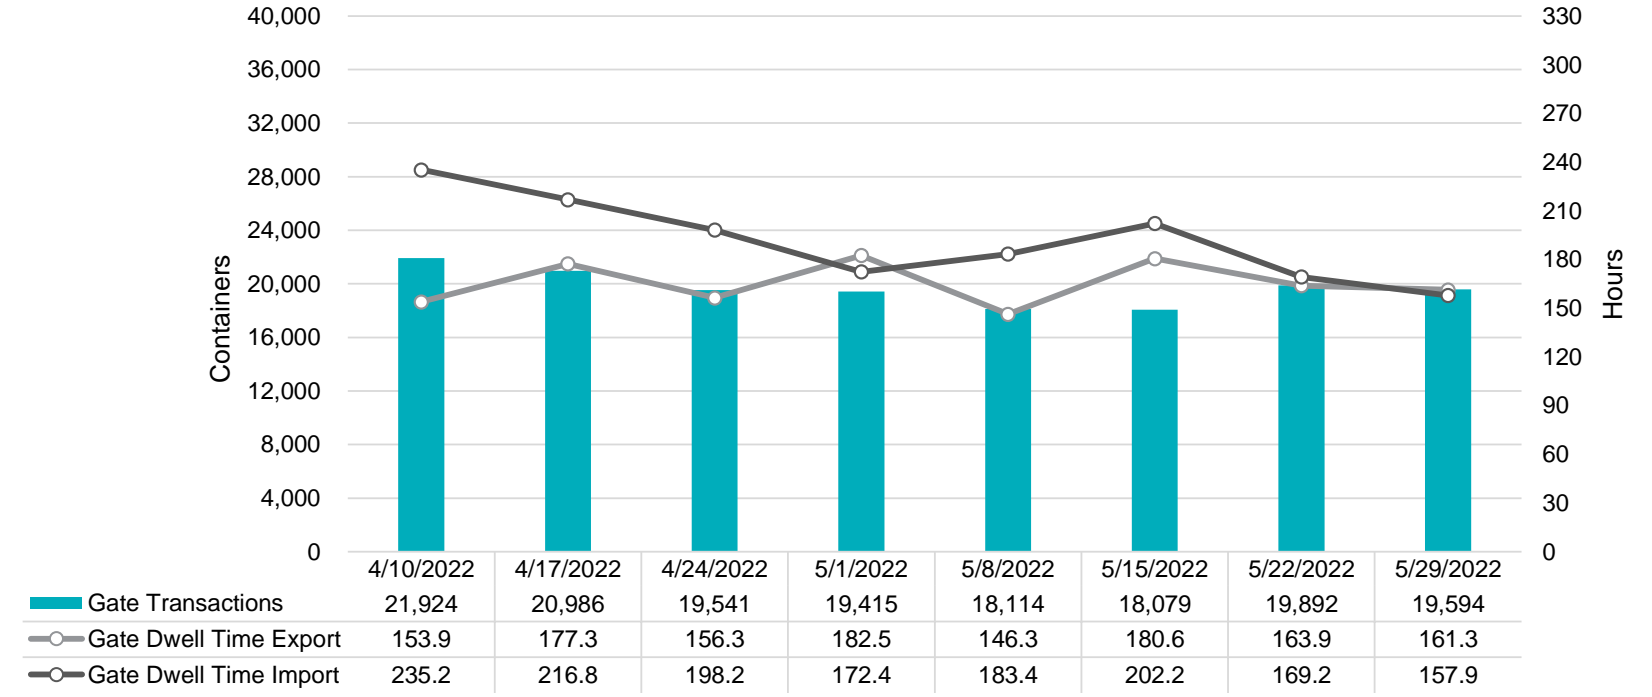

VIG Gate Containers and Dwell