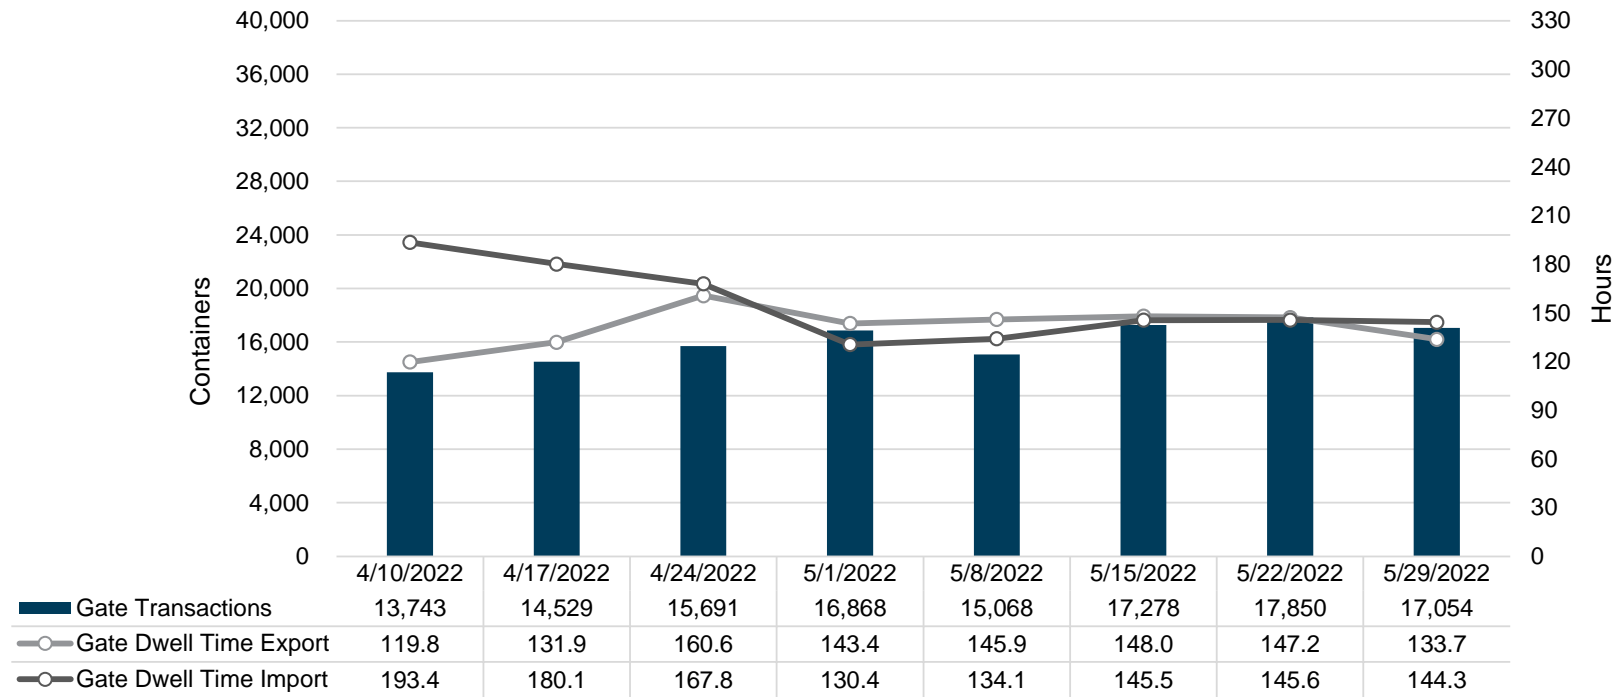

Port of Virginia Weekly Metrics

Gate Transactions

NIT Gate Transactions

VIG Gate Transactions

POV Gate Transactions

PPCY Gate Transactions

Please note: PPCY Gate Transactions are not included with POV Gate Transaction counts

Truck Reservation System and Hourly Transactions

NIT Truck Reservation Statistics

VIG Truck Reservation Statistics

POV Truck Reservation Statistics

POV Weekly Transactions by Terminal and Hour

Gate Containers and Dwell

NIT Gate Containers and Dwell

VIG Gate Containers and Dwell

Gate Transactions

POV Gate Containers and Dwell

Rail Containers and Dwell

NIT Rail Containers and Dwell

VIG Rail Containers and Dwell

Rail Containers