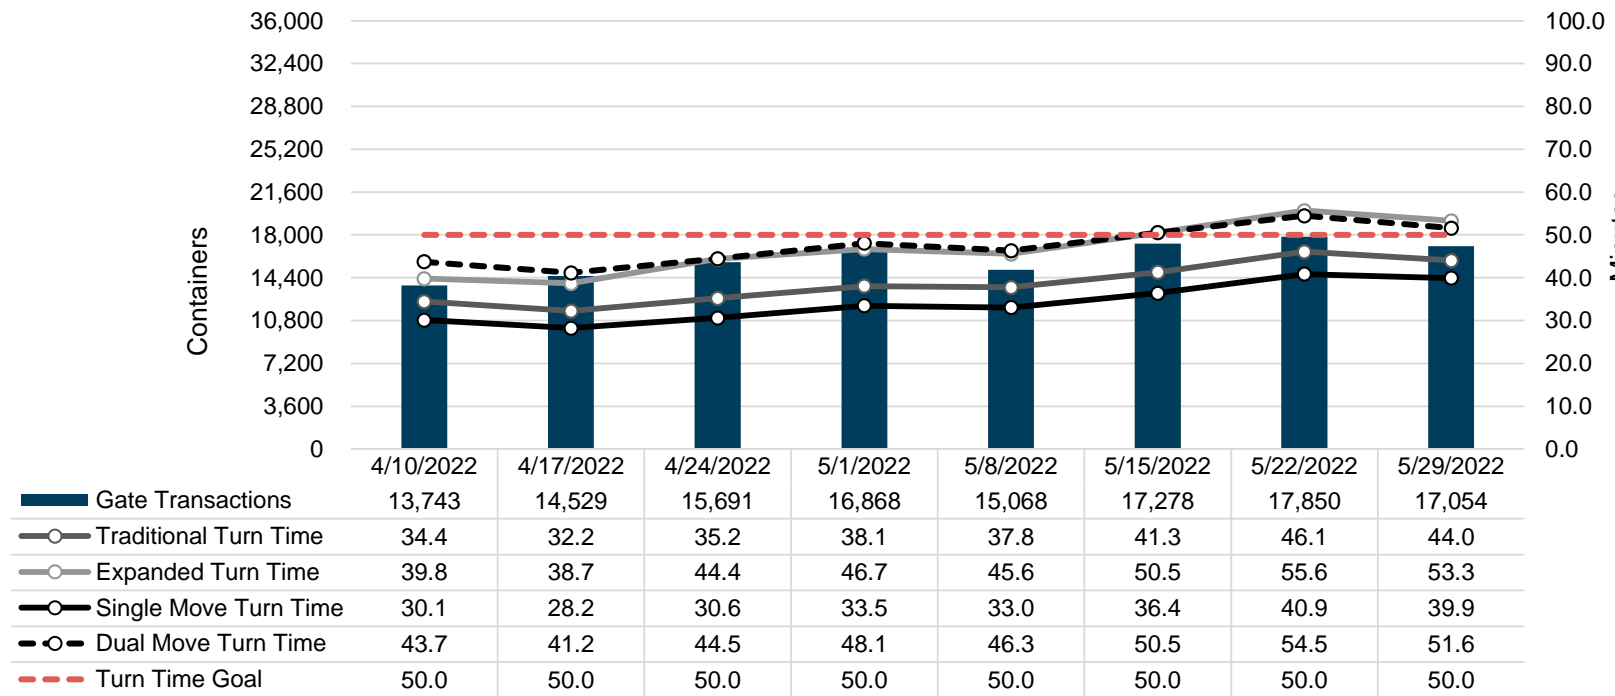

Port of Virginia Weekly Metrics

Gate Transactions

NIT Gate Transactions

VIG Gate Transactions

POV Gate Transactions

PPCY Gate Transactions

Please note: PPCY Gate Transactions are not included with POV Gate Transaction counts

Truck Reservation System and Hourly Transactions

NIT Truck Reservation Statistics

VIG Truck Reservation Statistics

POV Truck Reservation Statistics

POV Weekly Transactions by Terminal and Hour

Gate Containers and Dwell