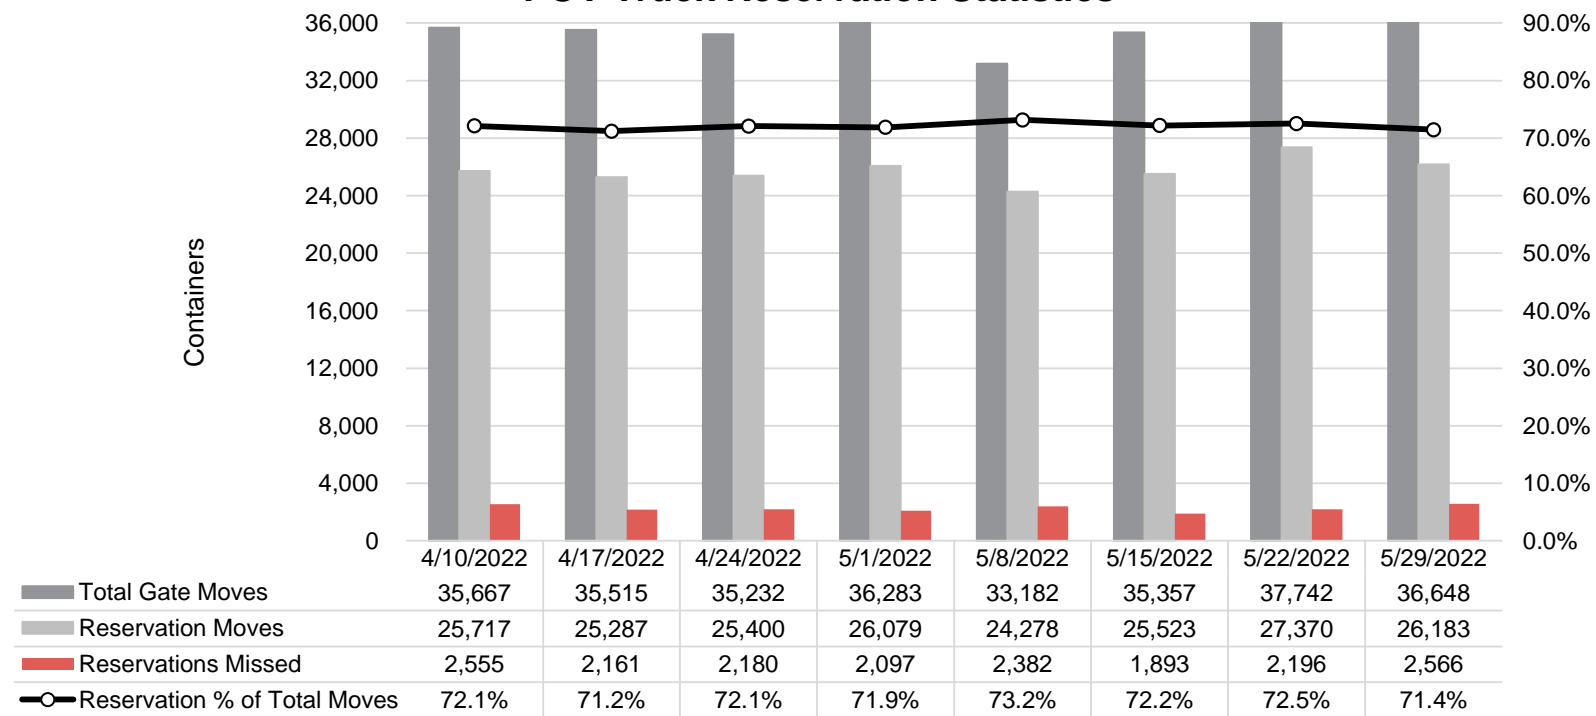

Port of Virginia Weekly Metrics

Gate Transactions

NIT Gate Transactions

VIG Gate Transactions

POV Gate Transactions

PPCY Gate Transactions

Please note: PPCY Gate Transactions are not included with POV Gate Transaction counts

Truck Reservation System and Hourly Transactions

NIT Truck Reservation Statistics

VIG Truck Reservation Statistics

POV Truck Reservation Statistics

POV Weekly Transactions by Terminal and Hour

Gate Containers and Dwell

NIT Gate Containers and Dwell

VIG Gate Containers and Dwell

Gate Transactions

POV Gate Containers and Dwell

Rail Containers and Dwell

NIT Rail Containers and Dwell

VIG Rail Containers and Dwell

Rail Containers