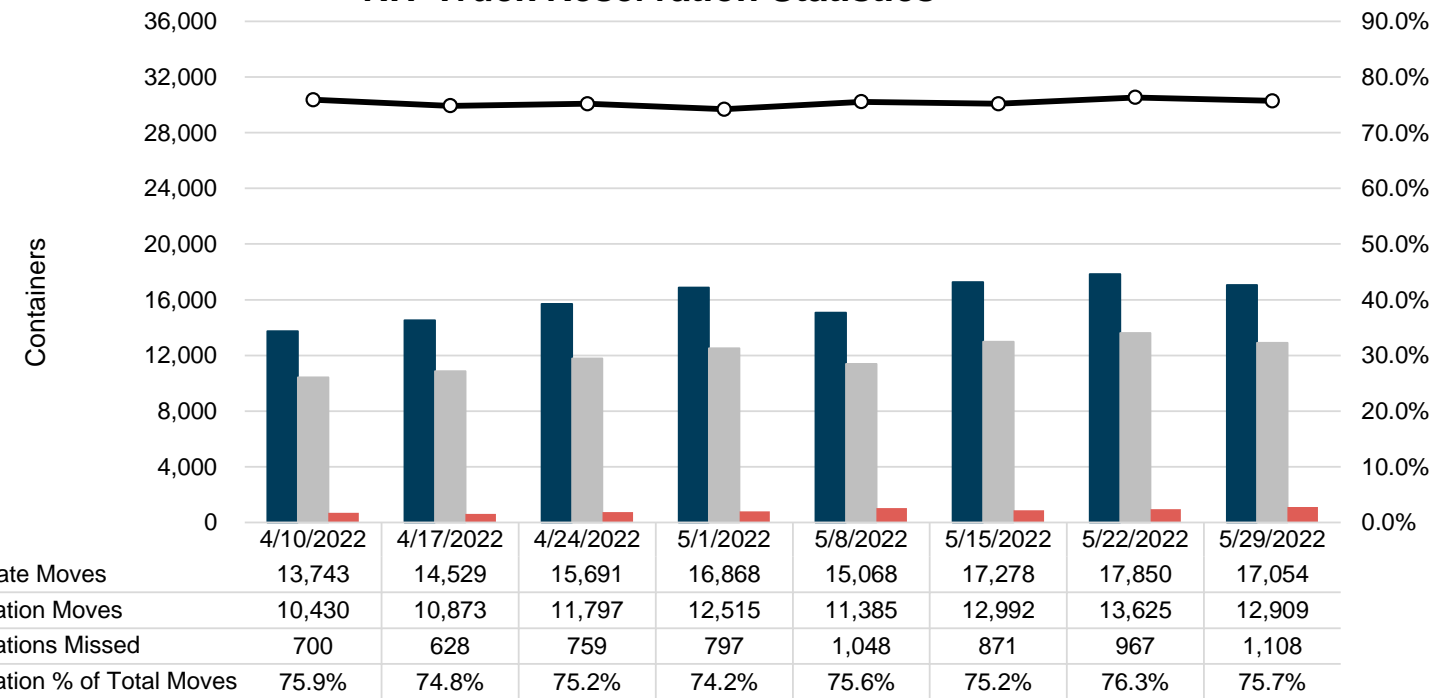

Port of Virginia Weekly Metrics

Gate Transactions

NIT Gate Transactions

VIG Gate Transactions

POV Gate Transactions

PPCY Gate Transactions

Please note: PPCY Gate Transactions are not included with POV Gate Transaction counts

Truck Reservation System and Hourly Transactions

NIT Truck Reservation Statistics

VIG Truck Reservation Statistics

POV Truck Reservation Statistics

POV Weekly Transactions by Terminal and Hour

Gate Containers and Dwell