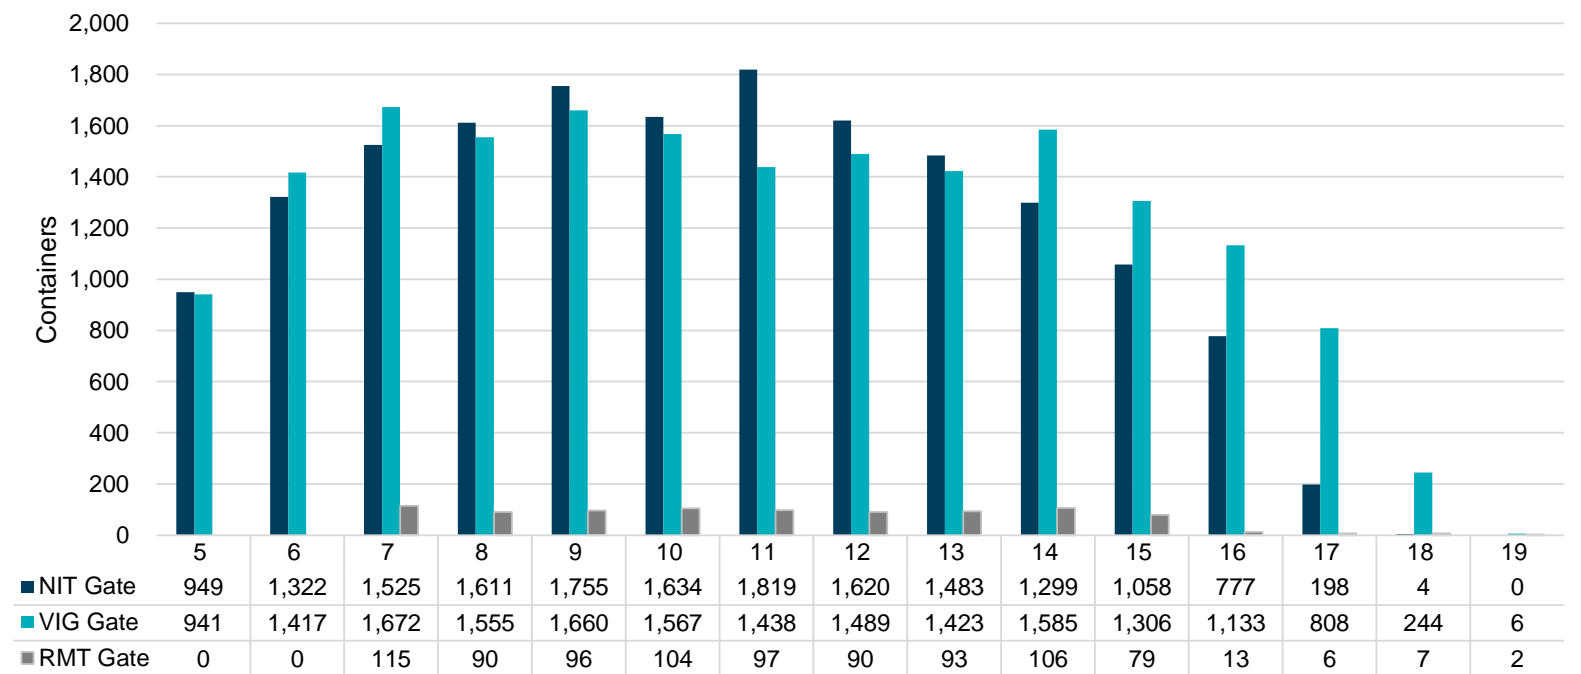

Port of Virginia Weekly Metrics

Gate Transactions

NIT Gate Transactions

VIG Gate Transactions

POV Gate Transactions

PPCY Gate Transactions

Please note: PPCY Gate Transactions are not included with POV Gate Transaction counts

Truck Reservation System and Hourly Transactions

NIT Truck Reservation Statistics

VIG Truck Reservation Statistics

POV Truck Reservation Statistics

POV Weekly Transactions by Terminal and Hour

Gate Containers and Dwell

NIT Gate Containers and Dwell

VIG Gate Containers and Dwell

Gate Transactions

POV Gate Containers and Dwell

Rail Containers and Dwell

NIT Rail Containers and Dwell

VIG Rail Containers and Dwell

Rail Containers