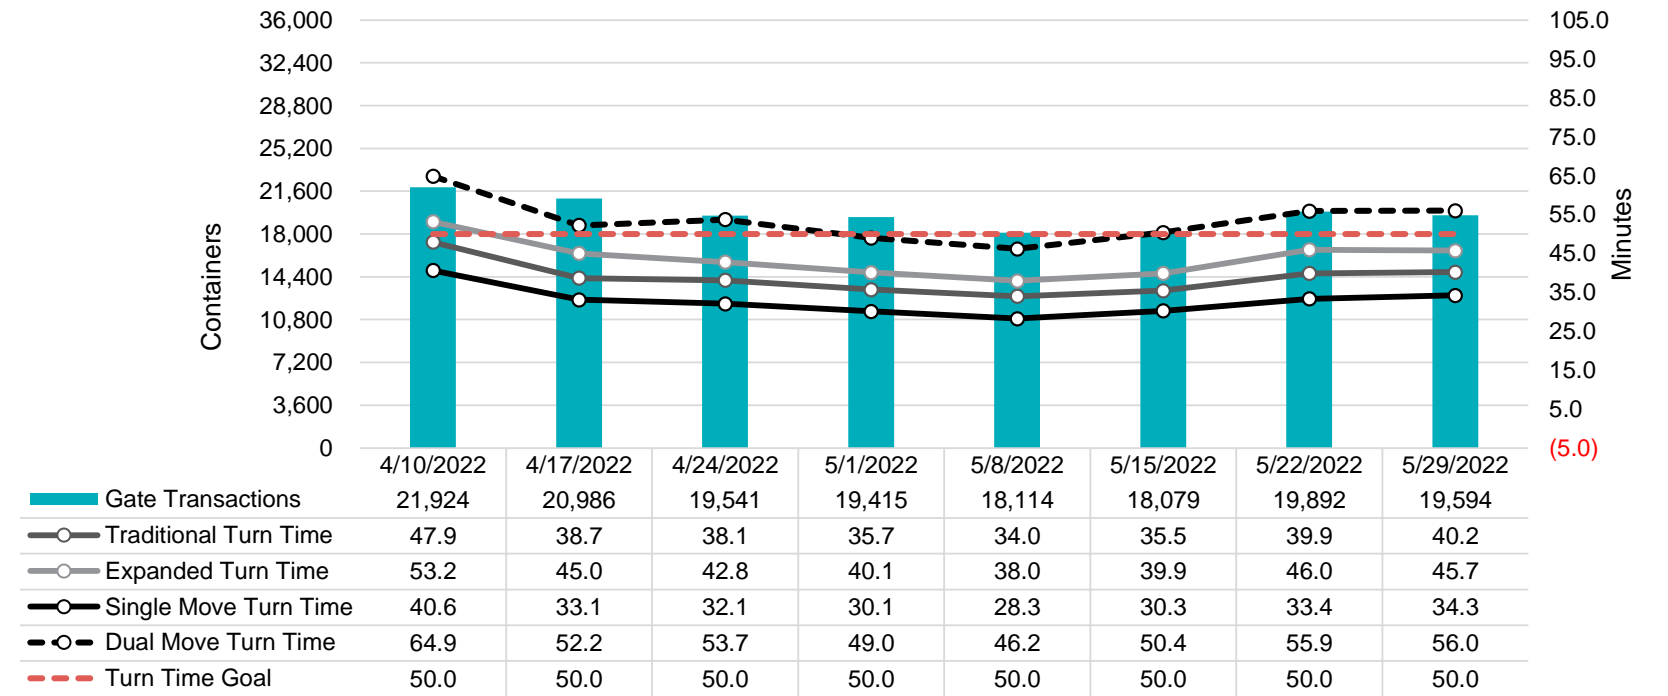

Port of Virginia Weekly Metrics

Gate Transactions

NIT Gate Transactions

VIG Gate Transactions

POV Gate Transactions

PPCY Gate Transactions

Please note: PPCY Gate Transactions are not included with POV Gate Transaction counts

Truck Reservation System and Hourly Transactions

NIT Truck Reservation Statistics

VIG Truck Reservation Statistics

POV Truck Reservation Statistics

POV Weekly Transactions by Terminal and Hour

Gate Containers and Dwell