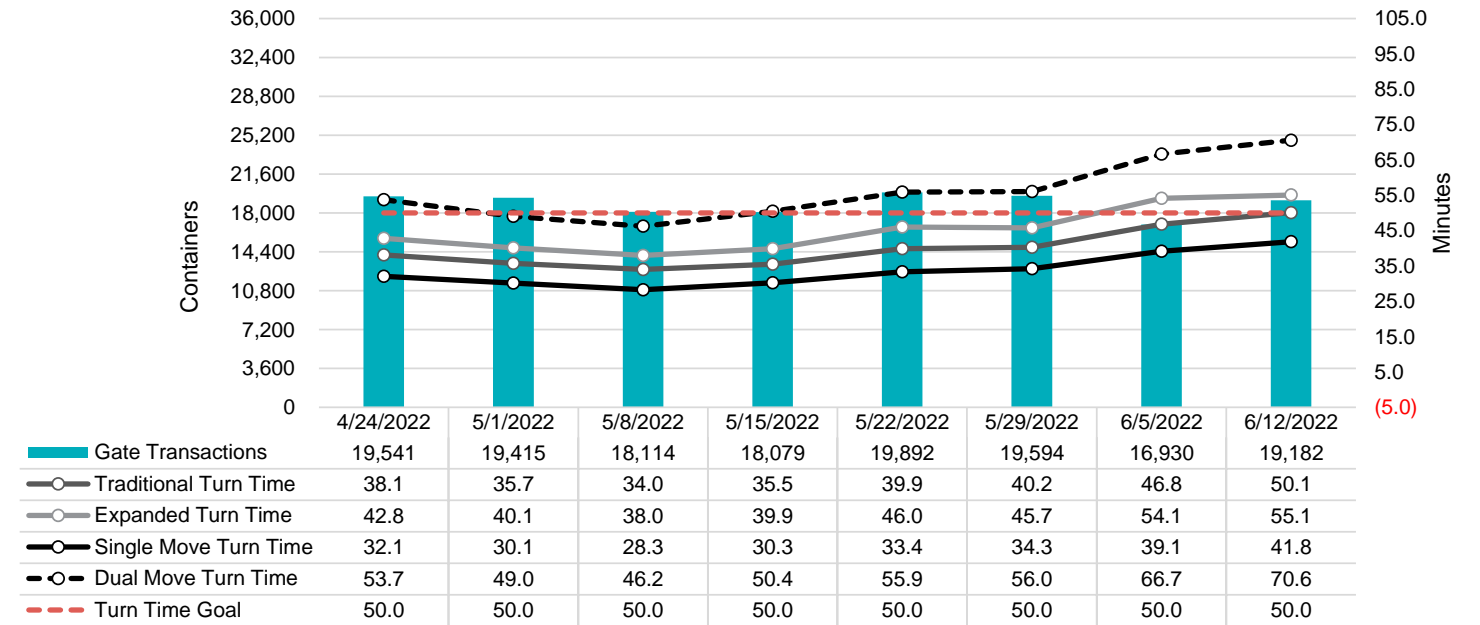

Port of Virginia Weekly Metrics

Gate Transactions

NIT Gate Transactions

VIG Gate Transactions

POV Gate Transactions

PPCY Gate Transactions

Please note: PPCY Gate Transactions are not included with POV Gate Transaction counts

Truck Reservation System and Hourly Transactions

NIT Truck Reservation Statistics

VIG Truck Reservation Statistics

POV Truck Reservation Statistics

POV Weekly Transactions by Terminal and Hour

Gate Containers and Dwell