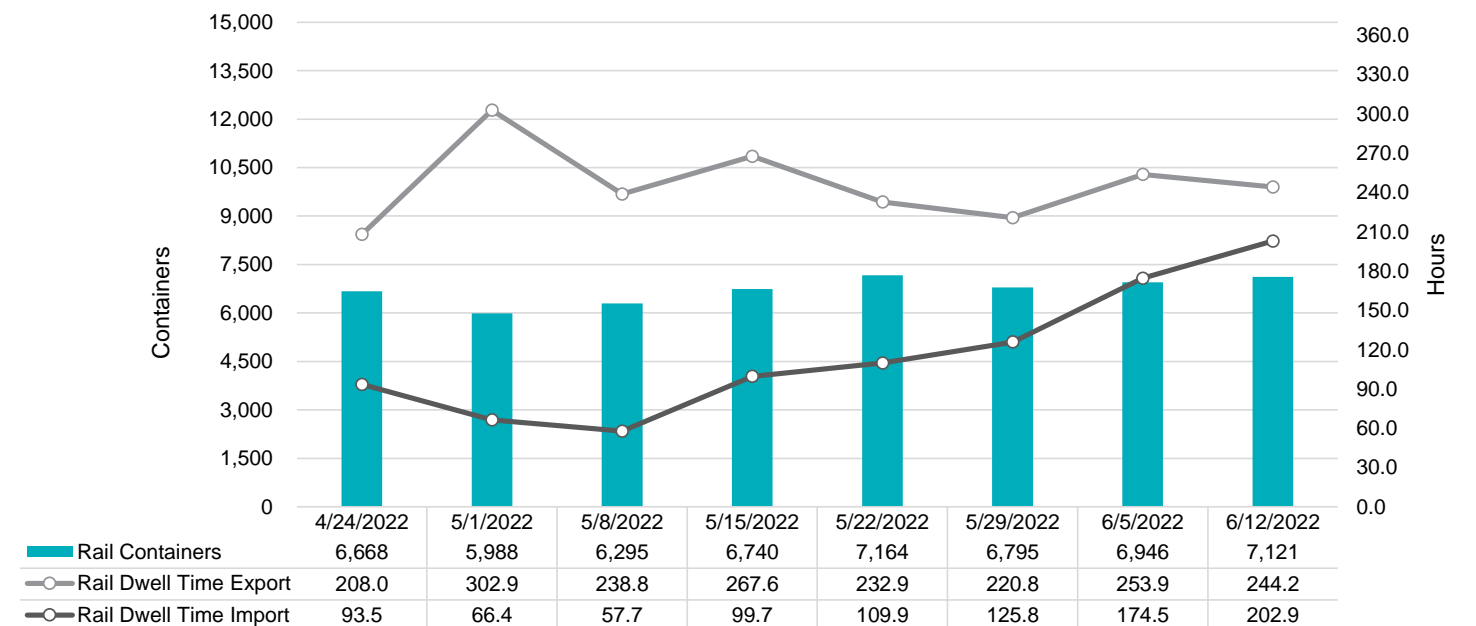

Truck Reservation System and Hourly Transactions

NIT Truck Reservation Statistics

VIG Truck Reservation Statistics

POV Truck Reservation Statistics

POV Weekly Transactions by Terminal and Hour

Gate Containers and Dwell

NIT Gate Containers and Dwell

VIG Gate Containers and Dwell

Gate Transactions

POV Gate Containers and Dwell

Rail Containers and Dwell

NIT Rail Containers and Dwell

VIG Rail Containers and Dwell

Rail Containers