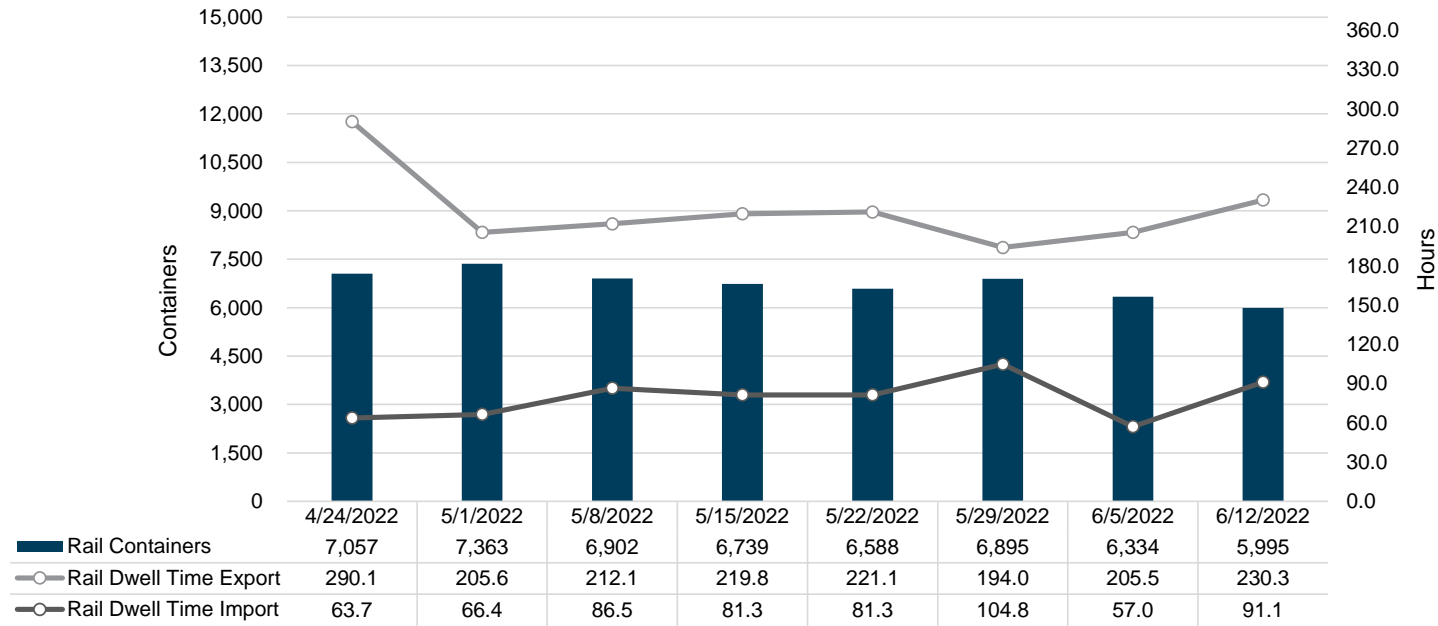

Truck Reservation System and Hourly Transactions

NIT Truck Reservation Statistics

VIG Truck Reservation Statistics

POV Truck Reservation Statistics

POV Weekly Transactions by Terminal and Hour

Gate Containers and Dwell

NIT Gate Containers and Dwell

VIG Gate Containers and Dwell

Gate Transactions

POV Gate Containers and Dwell

Rail Containers and Dwell

NIT Rail Containers and Dwell

VIG Rail Containers and Dwell

Rail Containers