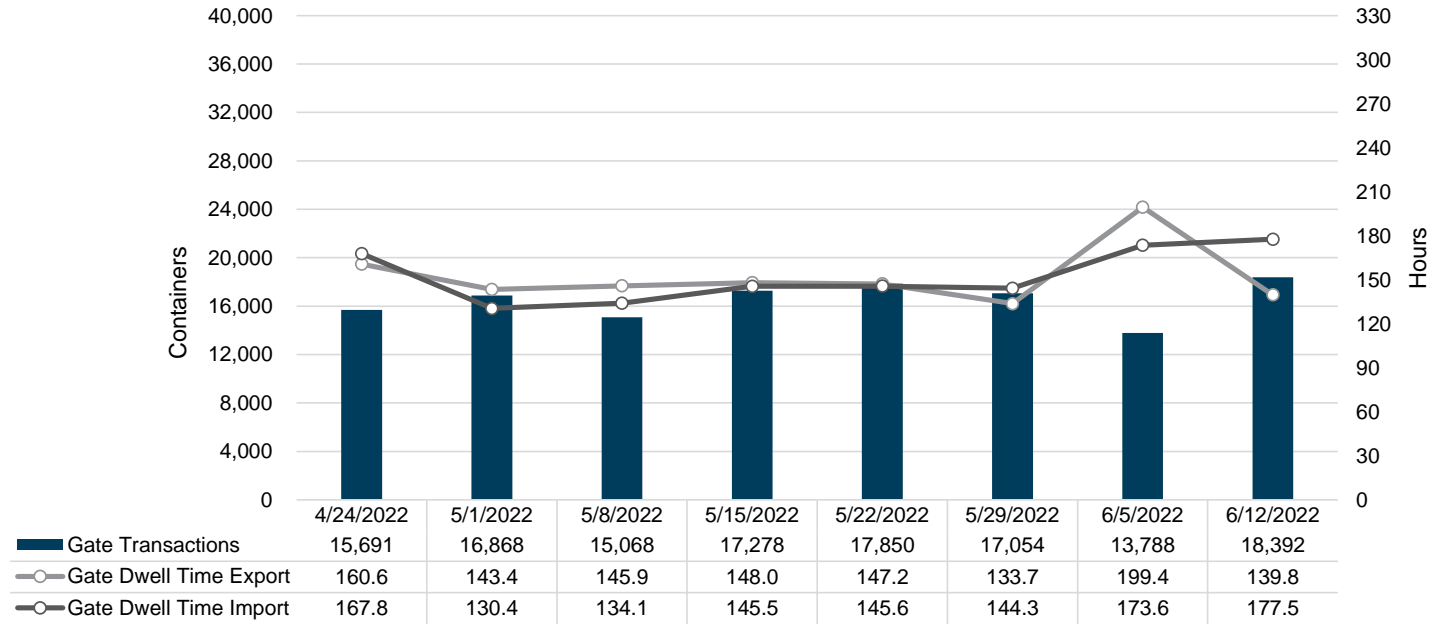

Port of Virginia Weekly Metrics

Gate Transactions

NIT Gate Transactions

VIG Gate Transactions

POV Gate Transactions

PPCY Gate Transactions

Please note: PPCY Gate Transactions are not included with POV Gate Transaction counts

Truck Reservation System and Hourly Transactions

NIT Truck Reservation Statistics

VIG Truck Reservation Statistics

POV Truck Reservation Statistics

POV Weekly Transactions by Terminal and Hour

Gate Containers and Dwell

NIT Gate Containers and Dwell

VIG Gate Containers and Dwell

Gate Transactions

POV Gate Containers and Dwell

Rail Containers and Dwell

NIT Rail Containers and Dwell

VIG Rail Containers and Dwell

Rail Containers