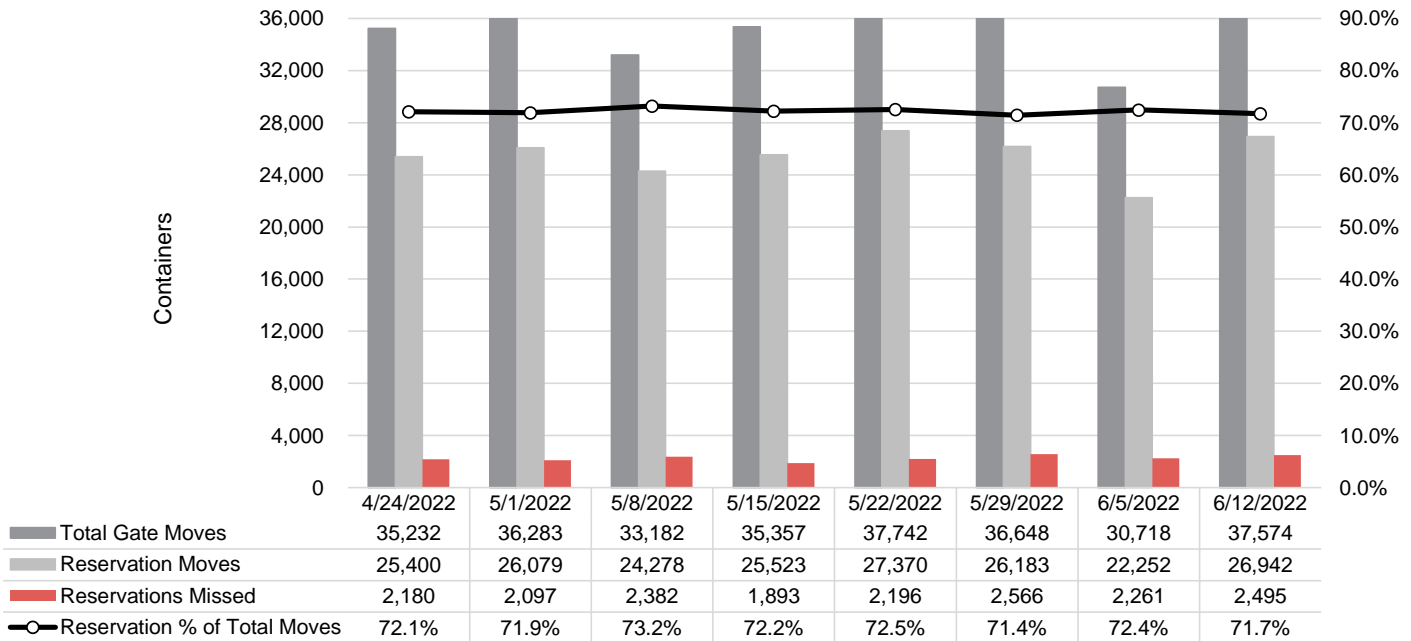

Port of Virginia Weekly Metrics

Gate Transactions

NIT Gate Transactions

VIG Gate Transactions

POV Gate Transactions

PPCY Gate Transactions

Please note: PPCY Gate Transactions are not included with POV Gate Transaction counts

Truck Reservation System and Hourly Transactions

NIT Truck Reservation Statistics

VIG Truck Reservation Statistics

POV Truck Reservation Statistics

POV Weekly Transactions by Terminal and Hour

Gate Containers and Dwell