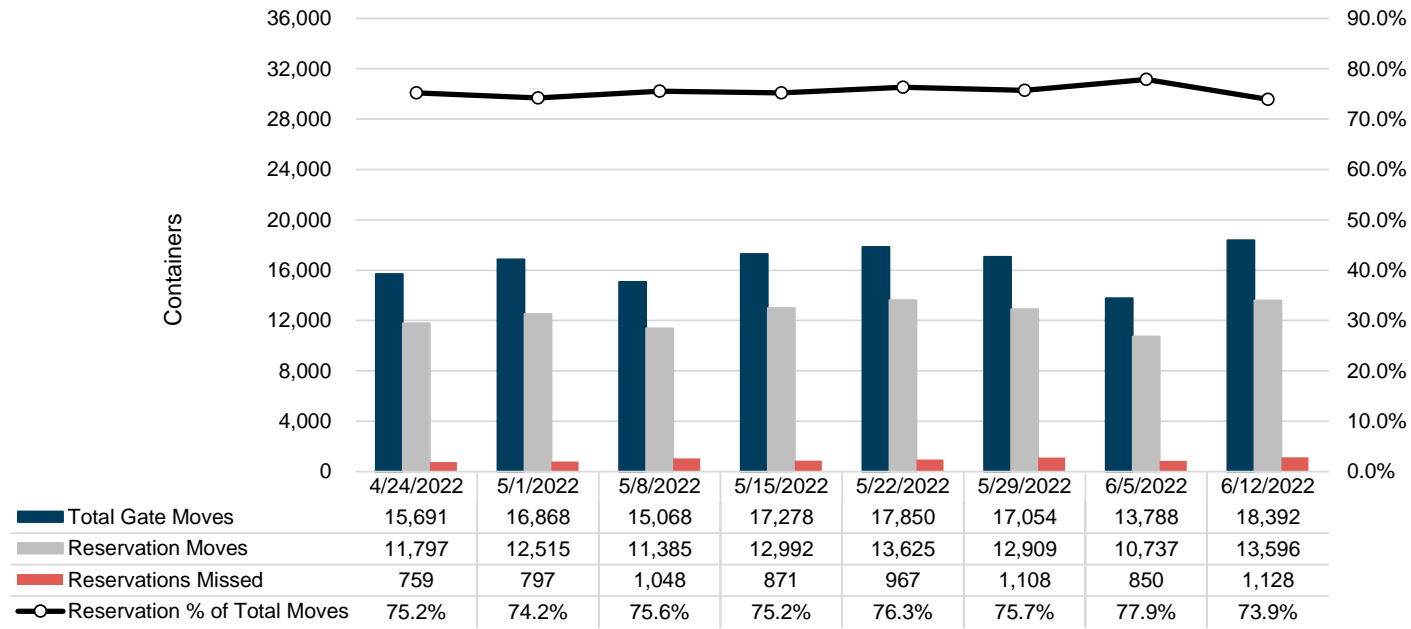

Port of Virginia Weekly Metrics

Gate Transactions

NIT Gate Transactions

VIG Gate Transactions

POV Gate Transactions

PPCY Gate Transactions

Please note: PPCY Gate Transactions are not included with POV Gate Transaction counts

Truck Reservation System and Hourly Transactions

NIT Truck Reservation Statistics

VIG Truck Reservation Statistics

POV Truck Reservation Statistics

POV Weekly Transactions by Terminal and Hour

Gate Containers and Dwell