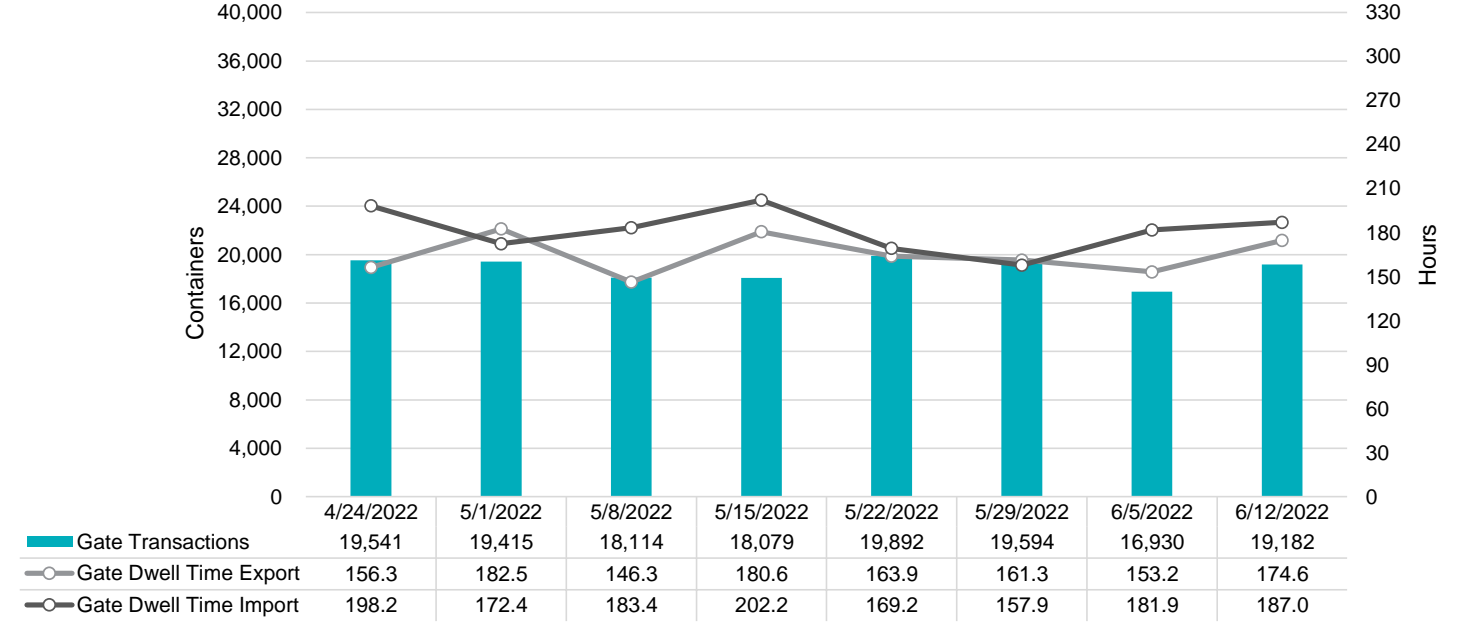

VIG Gate Containers and Dwell