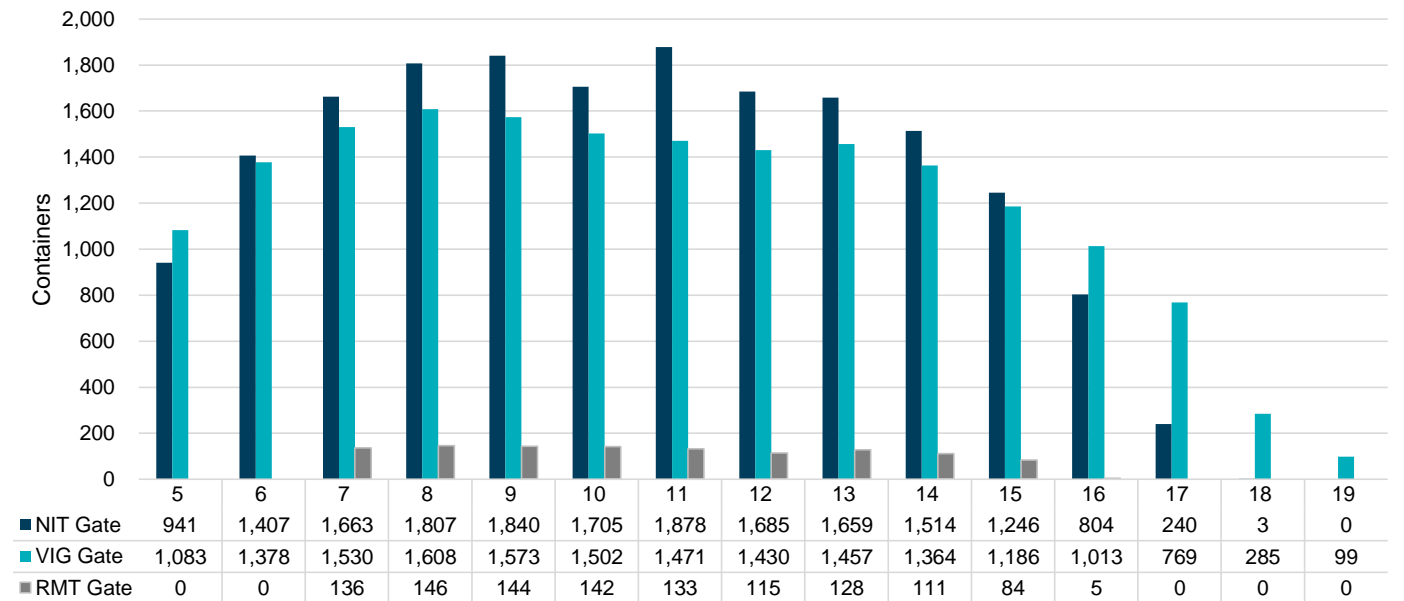

Port of Virginia Weekly Metrics

Gate Transactions

NIT Gate Transactions

VIG Gate Transactions

POV Gate Transactions

PPCY Gate Transactions

Please note: PPCY Gate Transactions are not included with POV Gate Transaction counts

Truck Reservation System and Hourly Transactions

NIT Truck Reservation Statistics

VIG Truck Reservation Statistics

POV Truck Reservation Statistics

POV Weekly Transactions by Terminal and Hour

Gate Containers and Dwell

NIT Gate Containers and Dwell

VIG Gate Containers and Dwell

Gate Transactions

POV Gate Containers and Dwell

Rail Containers and Dwell

NIT Rail Containers and Dwell

VIG Rail Containers and Dwell

Rail Containers