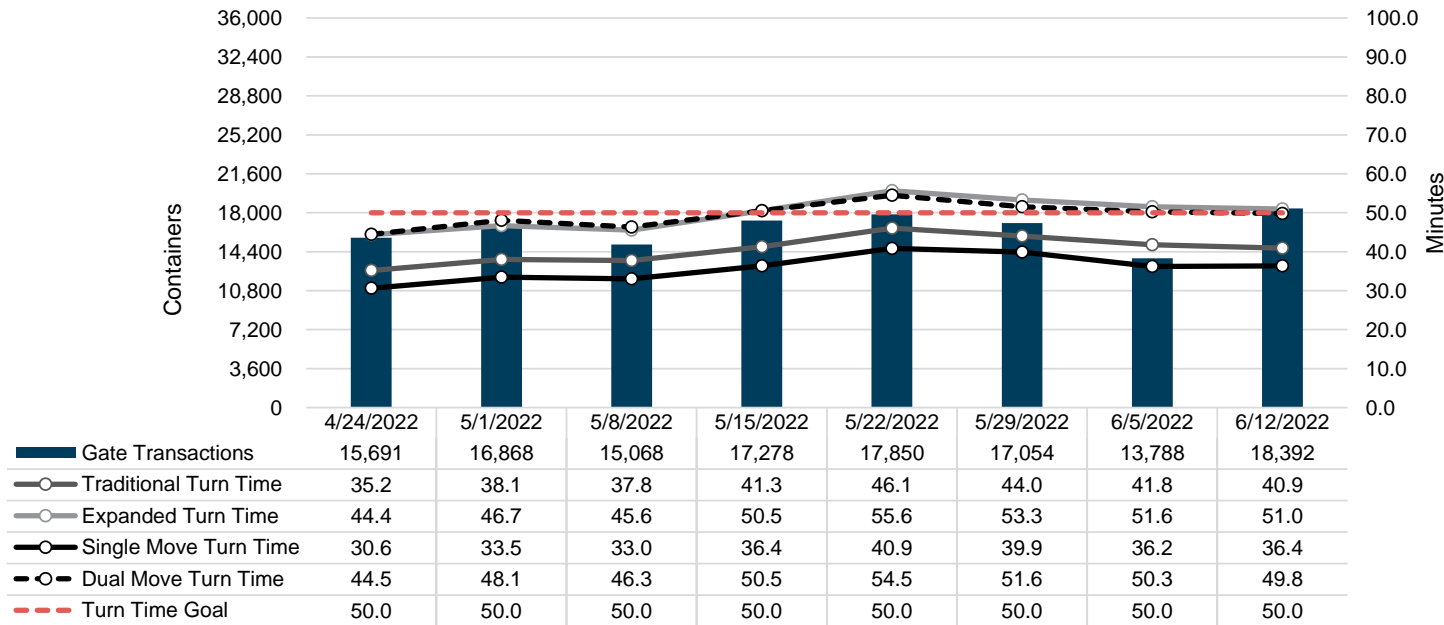

Port of Virginia Weekly Metrics

Gate Transactions

NIT Gate Transactions

VIG Gate Transactions

POV Gate Transactions

PPCY Gate Transactions

Please note: PPCY Gate Transactions are not included with POV Gate Transaction counts

Truck Reservation System and Hourly Transactions

NIT Truck Reservation Statistics

VIG Truck Reservation Statistics

POV Truck Reservation Statistics

POV Weekly Transactions by Terminal and Hour

Gate Containers and Dwell