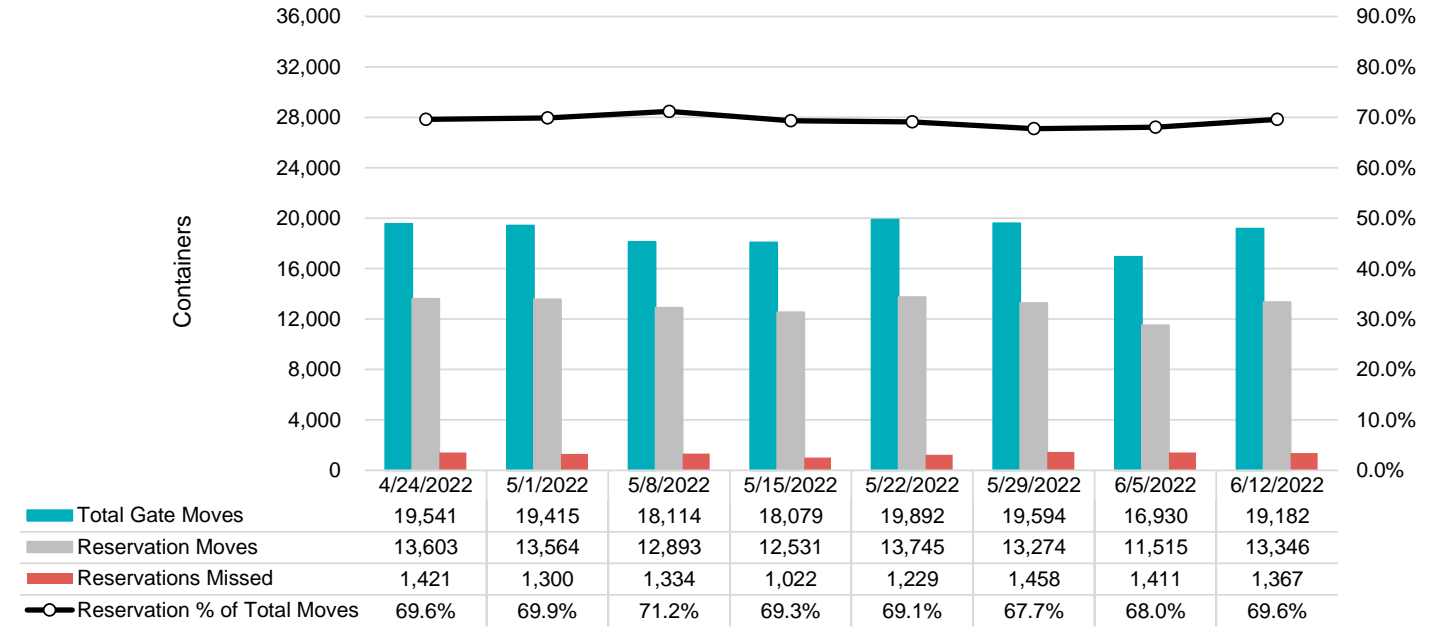

Port of Virginia Weekly Metrics

Gate Transactions

NIT Gate Transactions

VIG Gate Transactions

POV Gate Transactions

PPCY Gate Transactions

Please note: PPCY Gate Transactions are not included with POV Gate Transaction counts

Truck Reservation System and Hourly Transactions

NIT Truck Reservation Statistics

VIG Truck Reservation Statistics

POV Truck Reservation Statistics

POV Weekly Transactions by Terminal and Hour

Gate Containers and Dwell