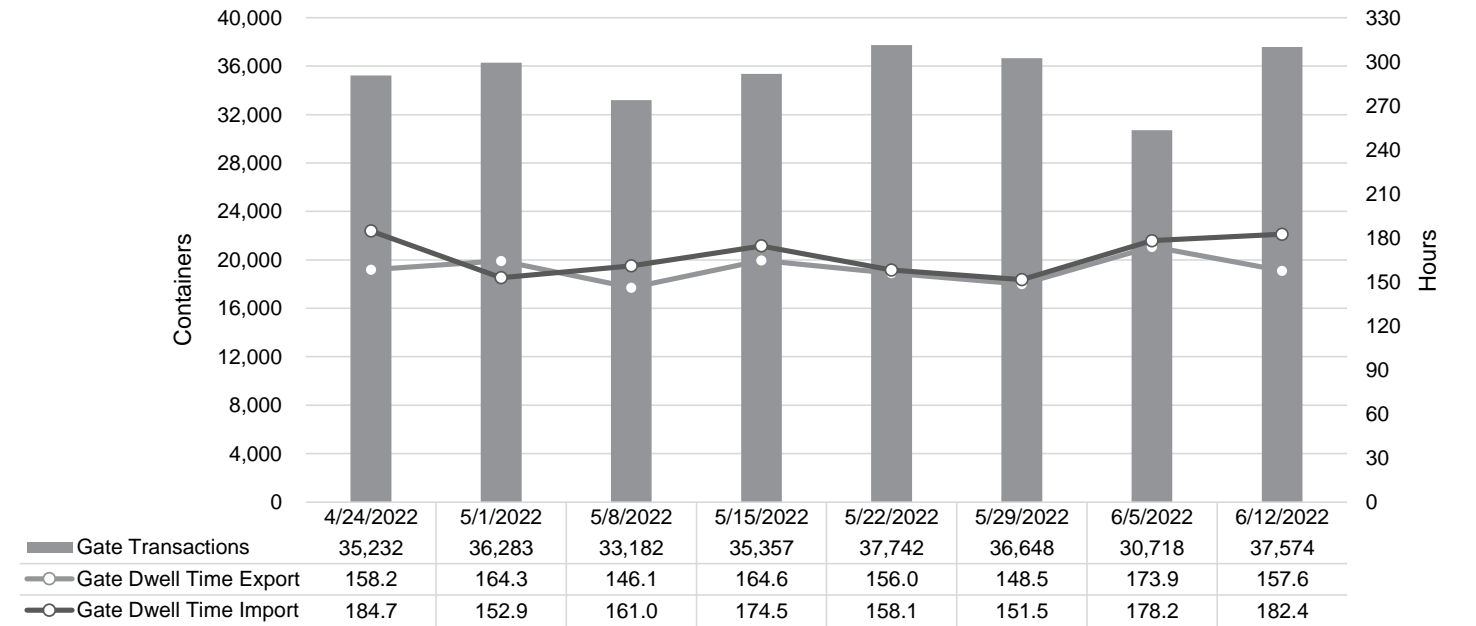

Truck Reservation System and Hourly Transactions

NIT Truck Reservation Statistics

VIG Truck Reservation Statistics

POV Truck Reservation Statistics

POV Weekly Transactions by Terminal and Hour

Gate Containers and Dwell

NIT Gate Containers and Dwell

VIG Gate Containers and Dwell

Gate Transactions

POV Gate Containers and Dwell

Rail Containers and Dwell

NIT Rail Containers and Dwell

VIG Rail Containers and Dwell

Rail Containers