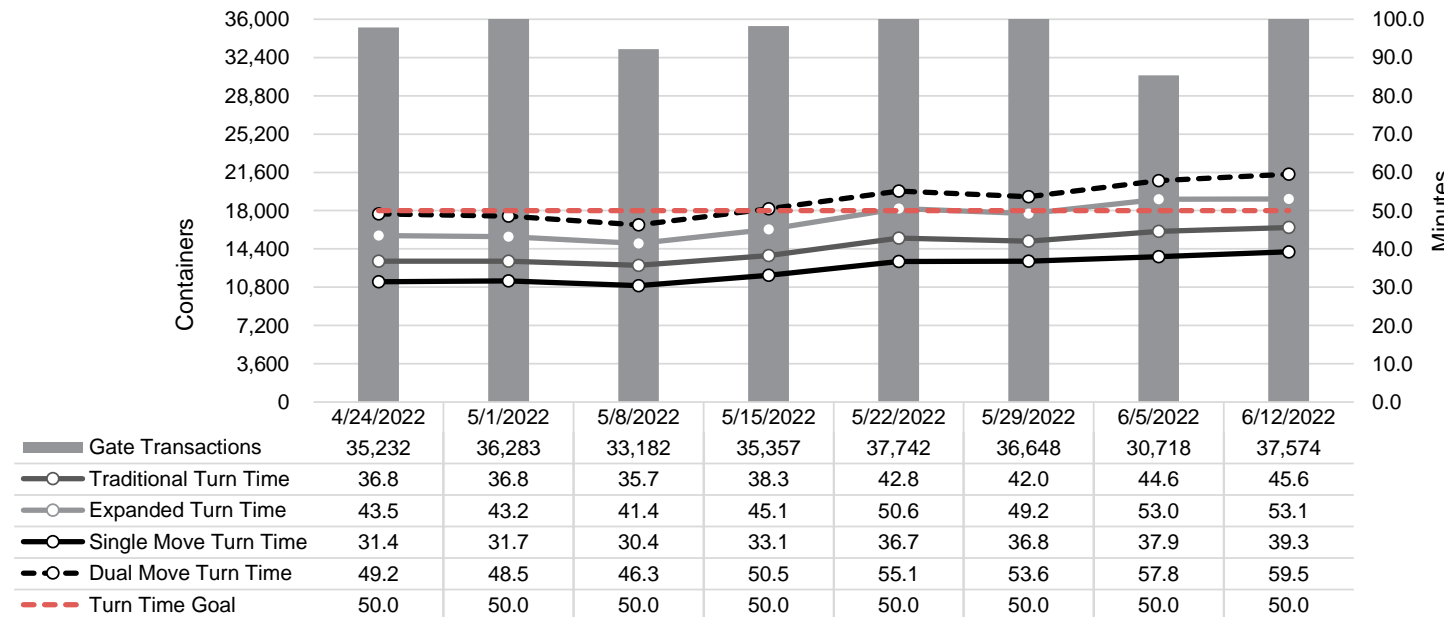

Port of Virginia Weekly Metrics

Gate Transactions

NIT Gate Transactions

VIG Gate Transactions

POV Gate Transactions

PPCY Gate Transactions

Please note: PPCY Gate Transactions are not included with POV Gate Transaction counts

Truck Reservation System and Hourly Transactions

NIT Truck Reservation Statistics

VIG Truck Reservation Statistics

POV Truck Reservation Statistics

POV Weekly Transactions by Terminal and Hour

Gate Containers and Dwell