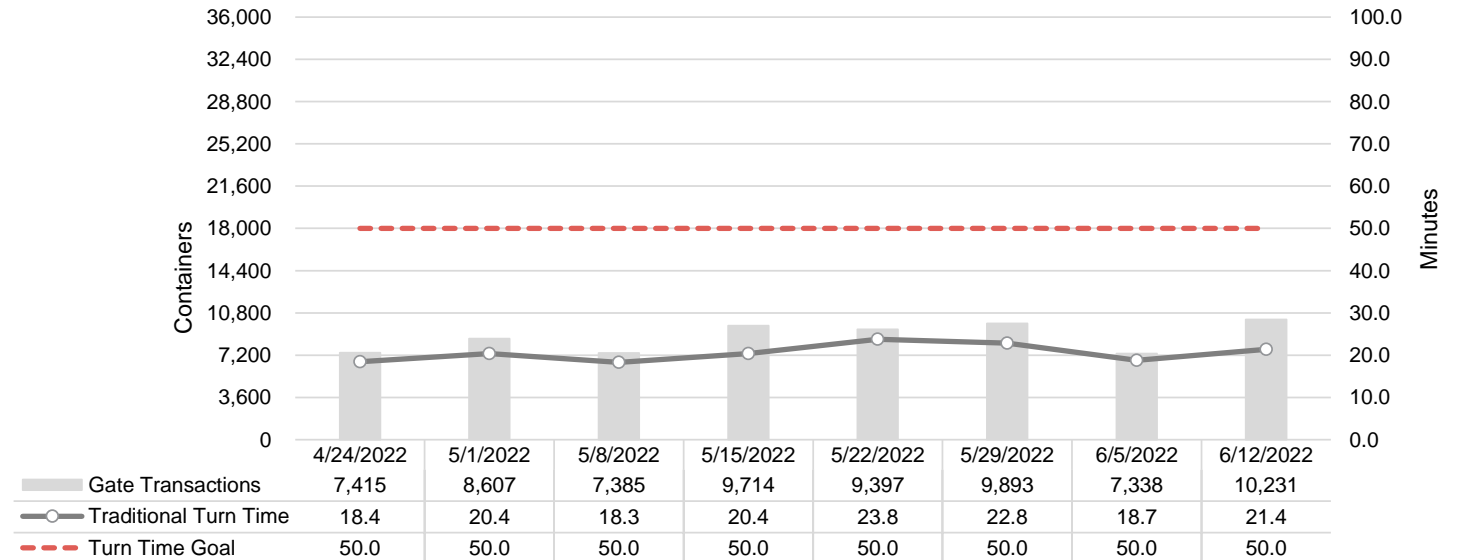

Port of Virginia Weekly Metrics

Gate Transactions

NIT Gate Transactions

VIG Gate Transactions

POV Gate Transactions

PPCY Gate Transactions

Please note: PPCY Gate Transactions are not included with POV Gate Transaction counts

Truck Reservation System and Hourly Transactions

NIT Truck Reservation Statistics

VIG Truck Reservation Statistics

POV Truck Reservation Statistics

POV Weekly Transactions by Terminal and Hour

Gate Containers and Dwell