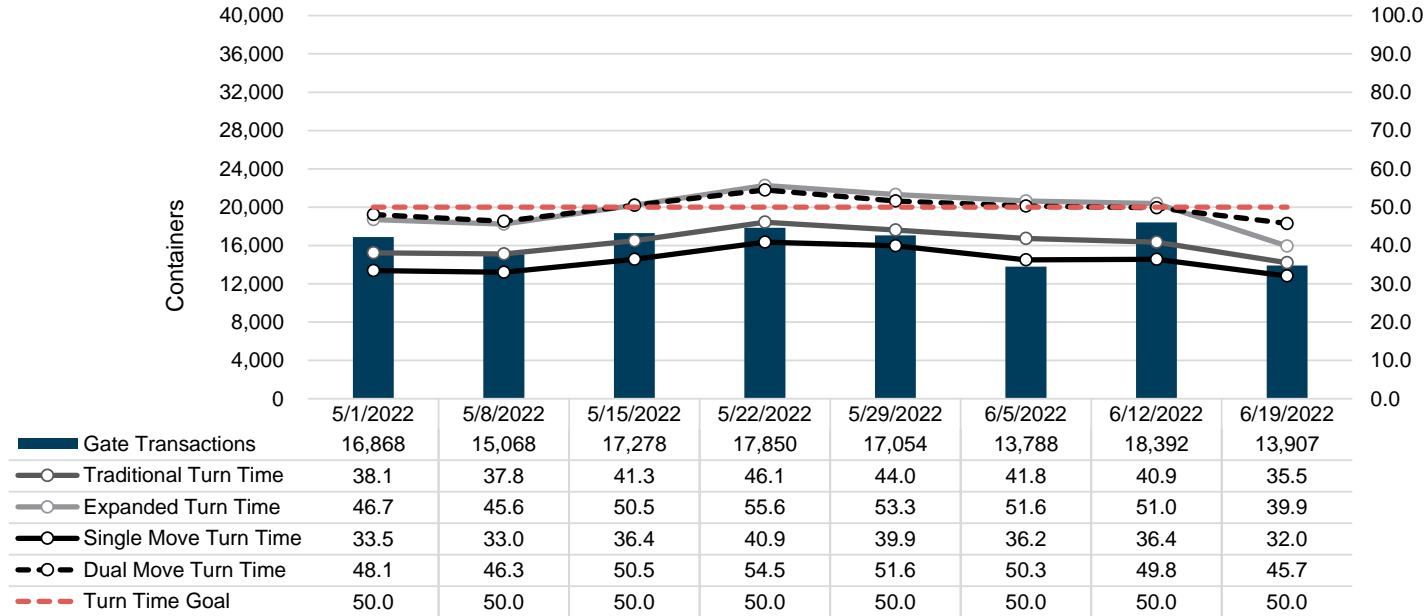

Port of Virginia Weekly Metrics

Gate Transactions

NIT Gate Transactions

VIG Gate Transactions

POV Gate Transactions

PPCY Gate Transactions

Please note: PPCY Gate Transactions are not included with POV Gate Transaction counts

Truck Reservation System and Hourly Transactions

NIT Truck Reservation Statistics

VIG Truck Reservation Statistics

POV Truck Reservation Statistics

POV Weekly Transactions by Terminal and Hour

Gate Containers and Dwell