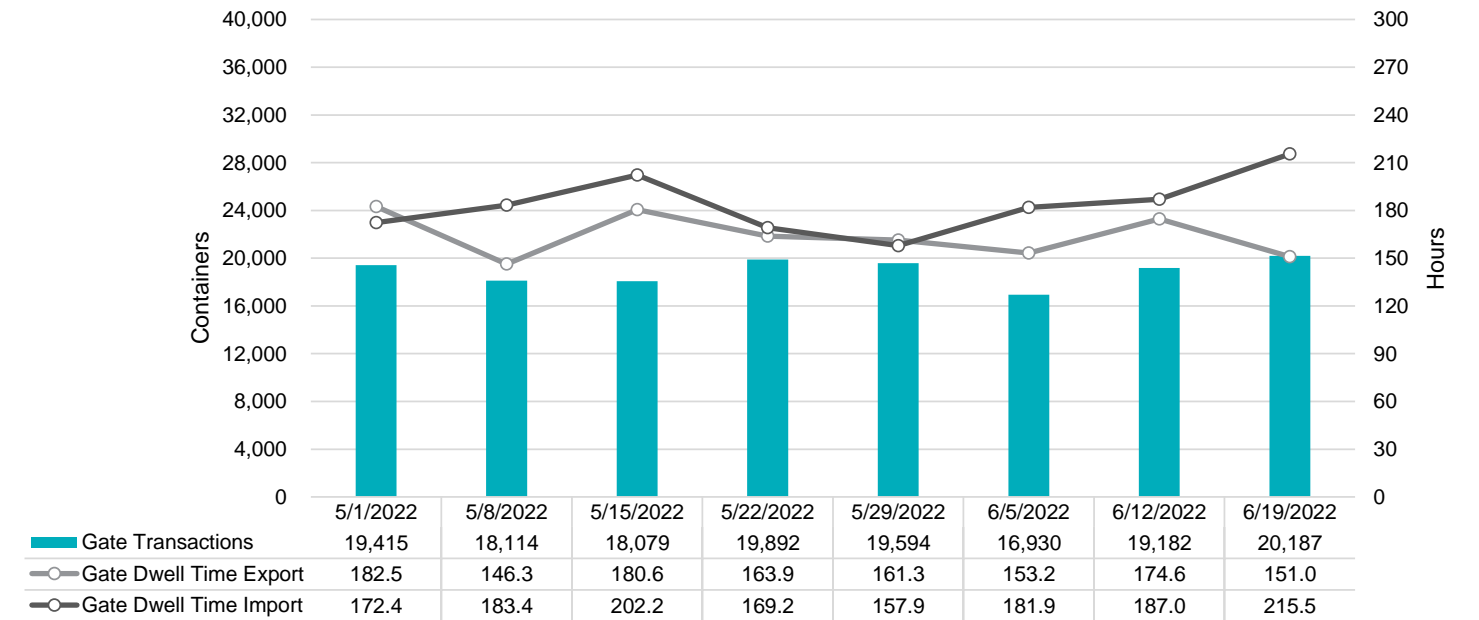

Port of Virginia Weekly Metrics

Gate Transactions

NIT Gate Transactions

VIG Gate Transactions

POV Gate Transactions

PPCY Gate Transactions

Please note: PPCY Gate Transactions are not included with POV Gate Transaction counts

Truck Reservation System and Hourly Transactions

NIT Truck Reservation Statistics

VIG Truck Reservation Statistics

POV Truck Reservation Statistics

POV Weekly Transactions by Terminal and Hour

Gate Containers and Dwell

NIT Gate Containers and Dwell

VIG Gate Containers and Dwell

Gate Transactions- Last 8 Weeks

POV Gate Containers and Dwell

Rail Containers and Dwell

NIT Rail Containers and Dwell

VIG Rail Containers and Dwell