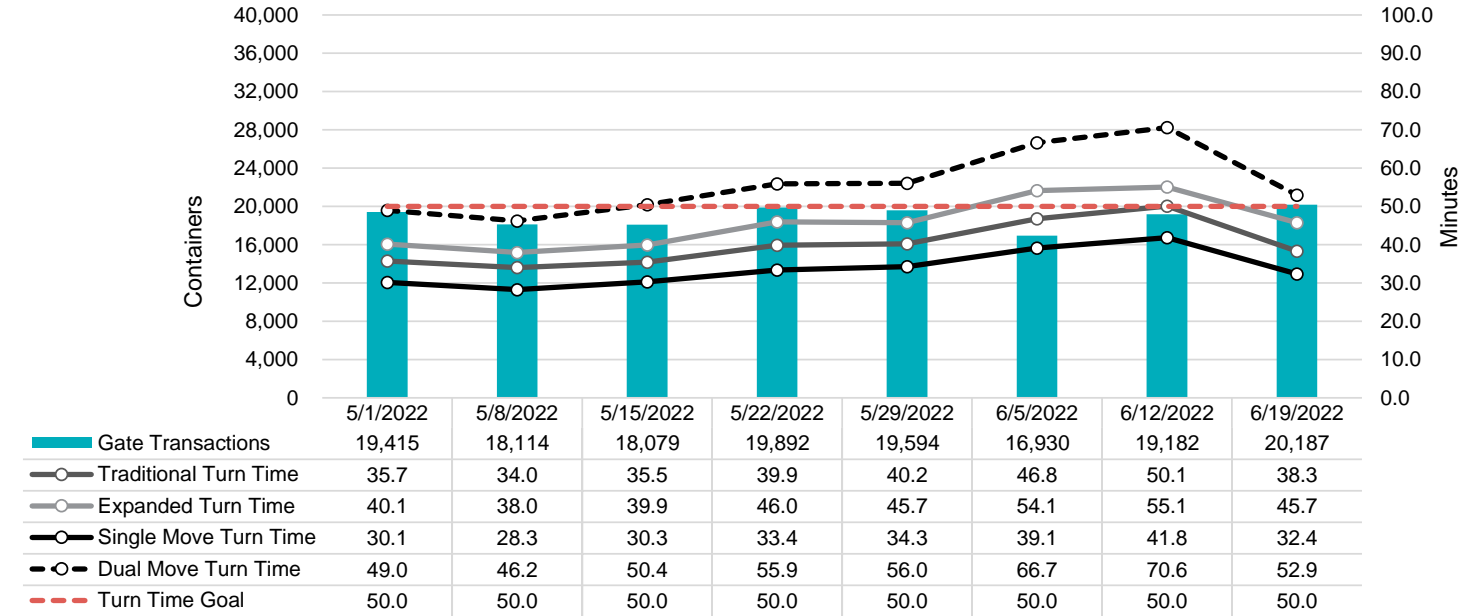

Port of Virginia Weekly Metrics

Gate Transactions

NIT Gate Transactions

VIG Gate Transactions

POV Gate Transactions

PPCY Gate Transactions

Please note: PPCY Gate Transactions are not included with POV Gate Transaction counts

Truck Reservation System and Hourly Transactions

NIT Truck Reservation Statistics

VIG Truck Reservation Statistics

POV Truck Reservation Statistics

POV Weekly Transactions by Terminal and Hour

Gate Containers and Dwell