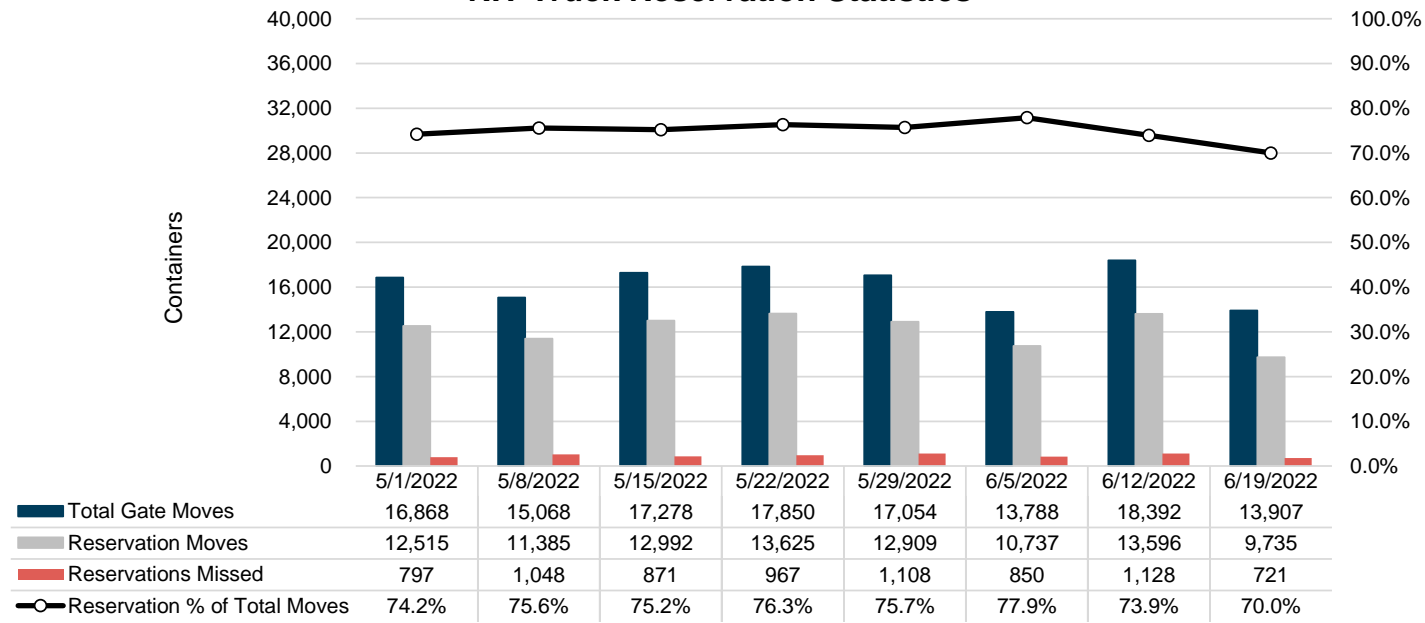

Port of Virginia Weekly Metrics

Gate Transactions

NIT Gate Transactions

VIG Gate Transactions

POV Gate Transactions

PPCY Gate Transactions

Please note: PPCY Gate Transactions are not included with POV Gate Transaction counts

Truck Reservation System and Hourly Transactions

NIT Truck Reservation Statistics

VIG Truck Reservation Statistics

POV Truck Reservation Statistics

POV Weekly Transactions by Terminal and Hour

Gate Containers and Dwell