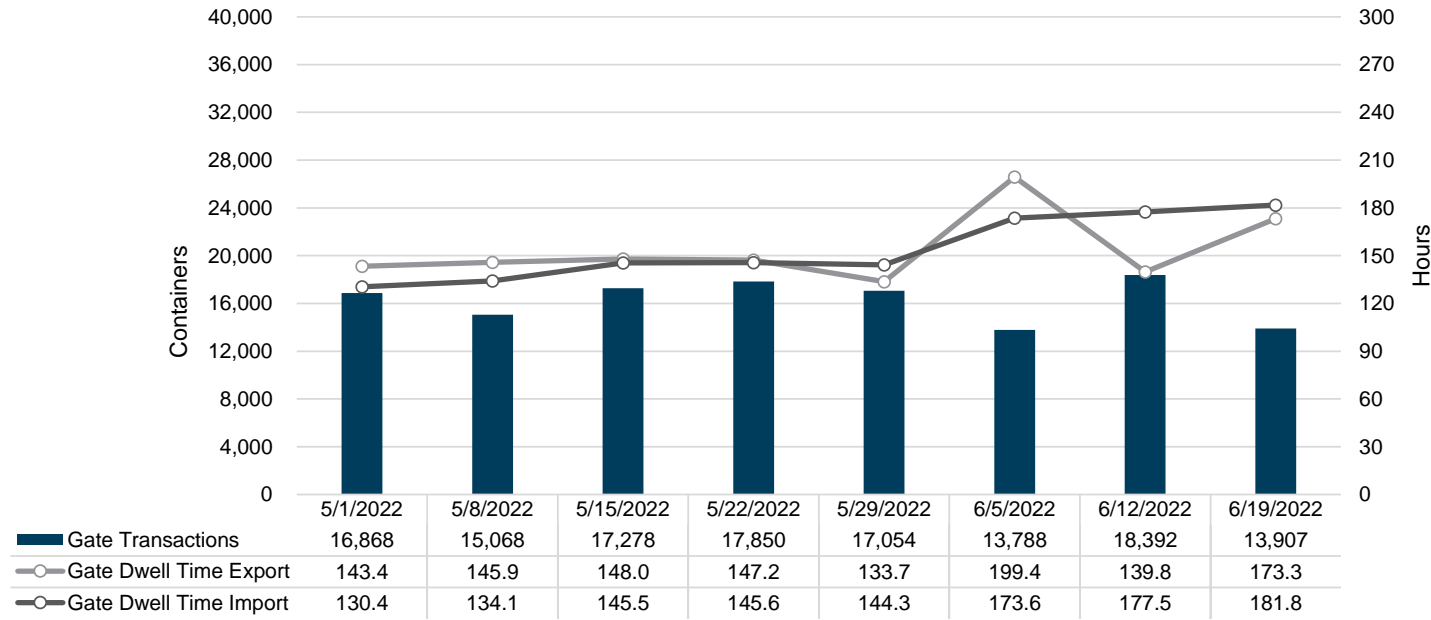

Port of Virginia Weekly Metrics

Gate Transactions

NIT Gate Transactions

VIG Gate Transactions

POV Gate Transactions

PPCY Gate Transactions

Please note: PPCY Gate Transactions are not included with POV Gate Transaction counts

Truck Reservation System and Hourly Transactions

NIT Truck Reservation Statistics

VIG Truck Reservation Statistics

POV Truck Reservation Statistics

POV Weekly Transactions by Terminal and Hour

Gate Containers and Dwell

NIT Gate Containers and Dwell

VIG Gate Containers and Dwell

Gate Transactions- Last 8 Weeks

POV Gate Containers and Dwell

Rail Containers and Dwell

NIT Rail Containers and Dwell

VIG Rail Containers and Dwell