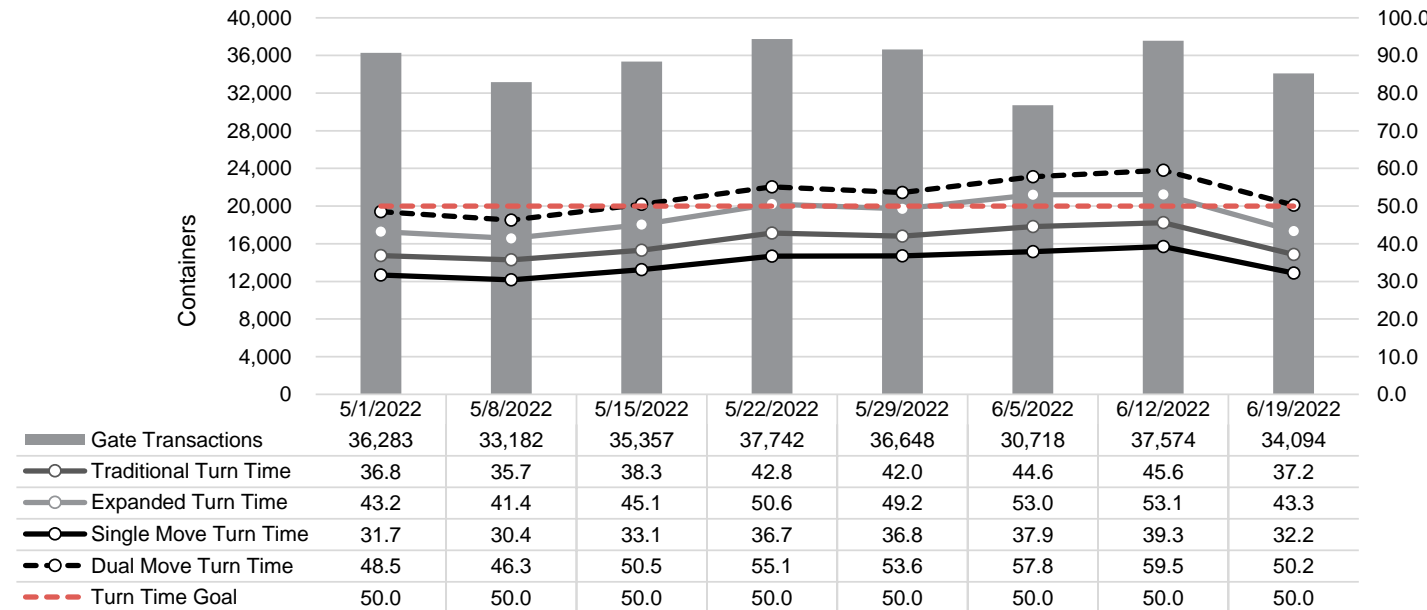

Port of Virginia Weekly Metrics

Gate Transactions

NIT Gate Transactions

VIG Gate Transactions

POV Gate Transactions

PPCY Gate Transactions

Please note: PPCY Gate Transactions are not included with POV Gate Transaction counts

Truck Reservation System and Hourly Transactions

NIT Truck Reservation Statistics

VIG Truck Reservation Statistics

POV Truck Reservation Statistics

POV Weekly Transactions by Terminal and Hour

Gate Containers and Dwell