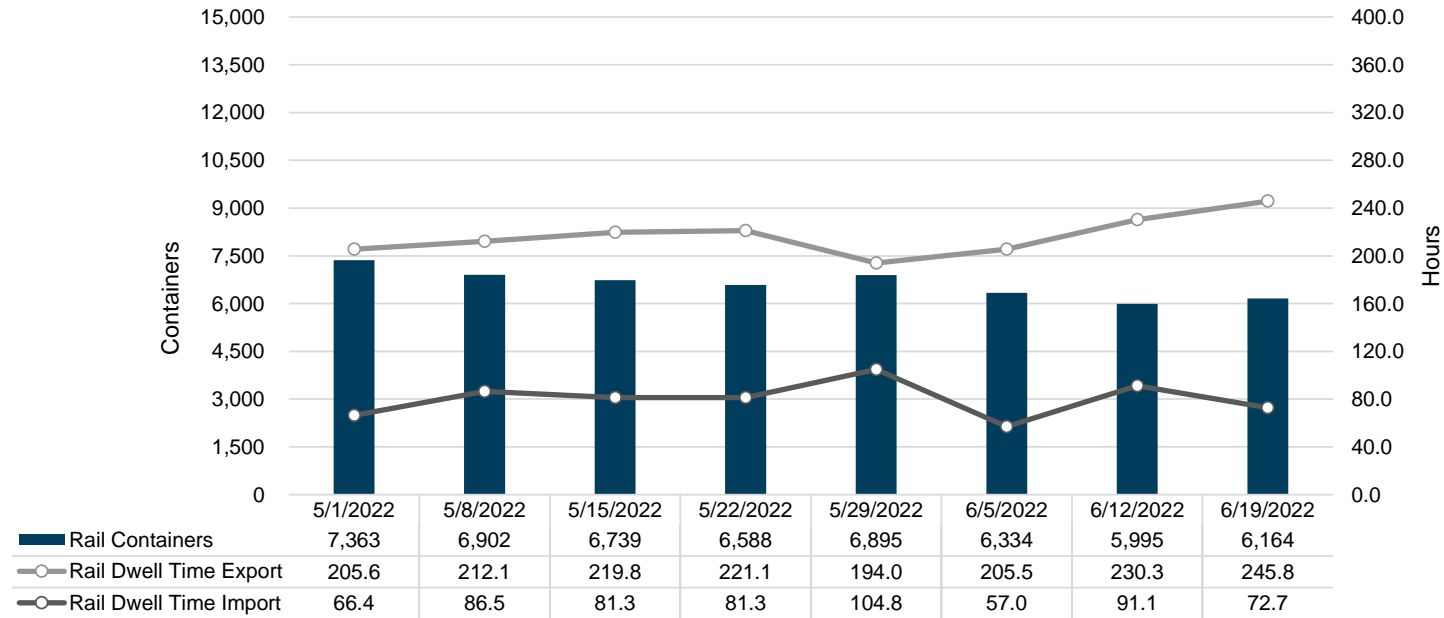

NIT Gate Containers and Dwell

VIG Gate Containers and Dwell

Gate Transactions- Last 8 Weeks

POV Gate Containers and Dwell

Rail Containers and Dwell

NIT Rail Containers and Dwell

VIG Rail Containers and Dwell

Rail Containers- Last 8 Weeks

POV Rail Containers and Dwell