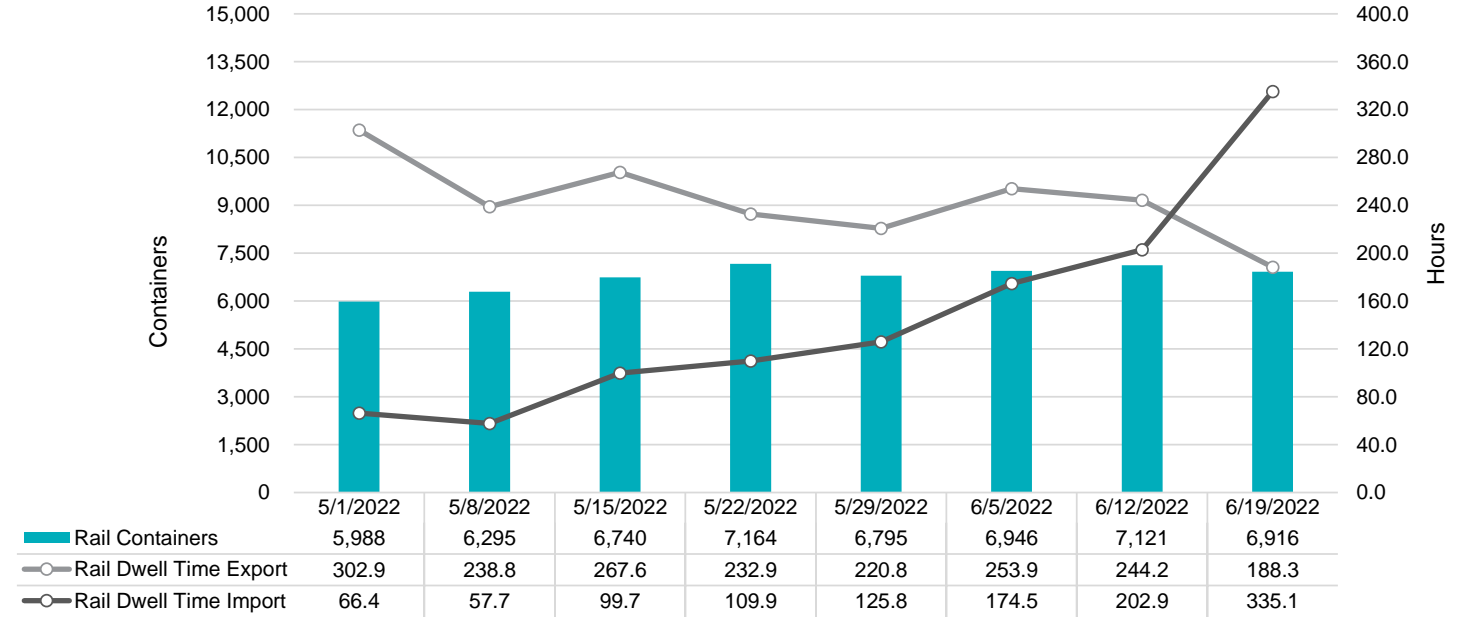

Truck Reservation System and Hourly Transactions

NIT Truck Reservation Statistics

VIG Truck Reservation Statistics

POV Truck Reservation Statistics

POV Weekly Transactions by Terminal and Hour

Gate Containers and Dwell

NIT Gate Containers and Dwell

VIG Gate Containers and Dwell

Gate Transactions- Last 8 Weeks

POV Gate Containers and Dwell

Rail Containers and Dwell

NIT Rail Containers and Dwell

VIG Rail Containers and Dwell

Rail Containers- Last 8 Weeks

POV Rail Containers and Dwell