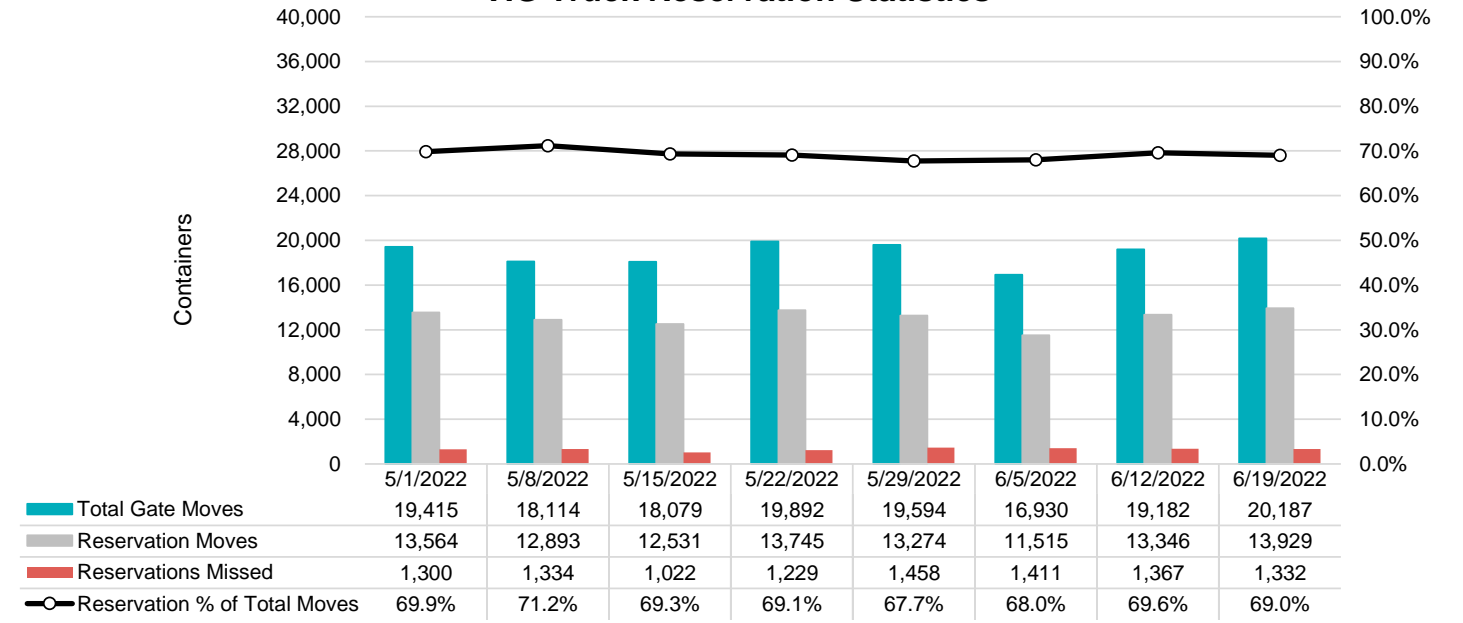

Port of Virginia Weekly Metrics

Gate Transactions

NIT Gate Transactions

VIG Gate Transactions

POV Gate Transactions

PPCY Gate Transactions

Please note: PPCY Gate Transactions are not included with POV Gate Transaction counts

Truck Reservation System and Hourly Transactions

NIT Truck Reservation Statistics

VIG Truck Reservation Statistics

POV Truck Reservation Statistics

POV Weekly Transactions by Terminal and Hour

Gate Containers and Dwell