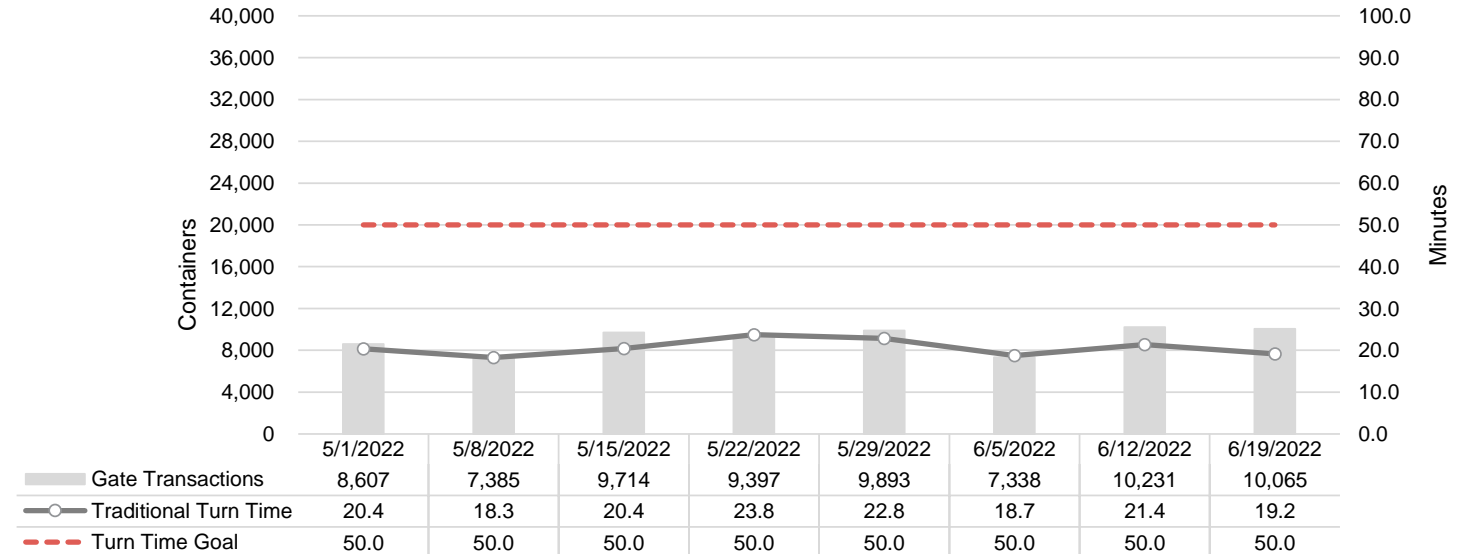

Port of Virginia Weekly Metrics

Gate Transactions

NIT Gate Transactions

VIG Gate Transactions

POV Gate Transactions

PPCY Gate Transactions

Please note: PPCY Gate Transactions are not included with POV Gate Transaction counts

Truck Reservation System and Hourly Transactions

NIT Truck Reservation Statistics

VIG Truck Reservation Statistics

POV Truck Reservation Statistics

POV Weekly Transactions by Terminal and Hour

Gate Containers and Dwell