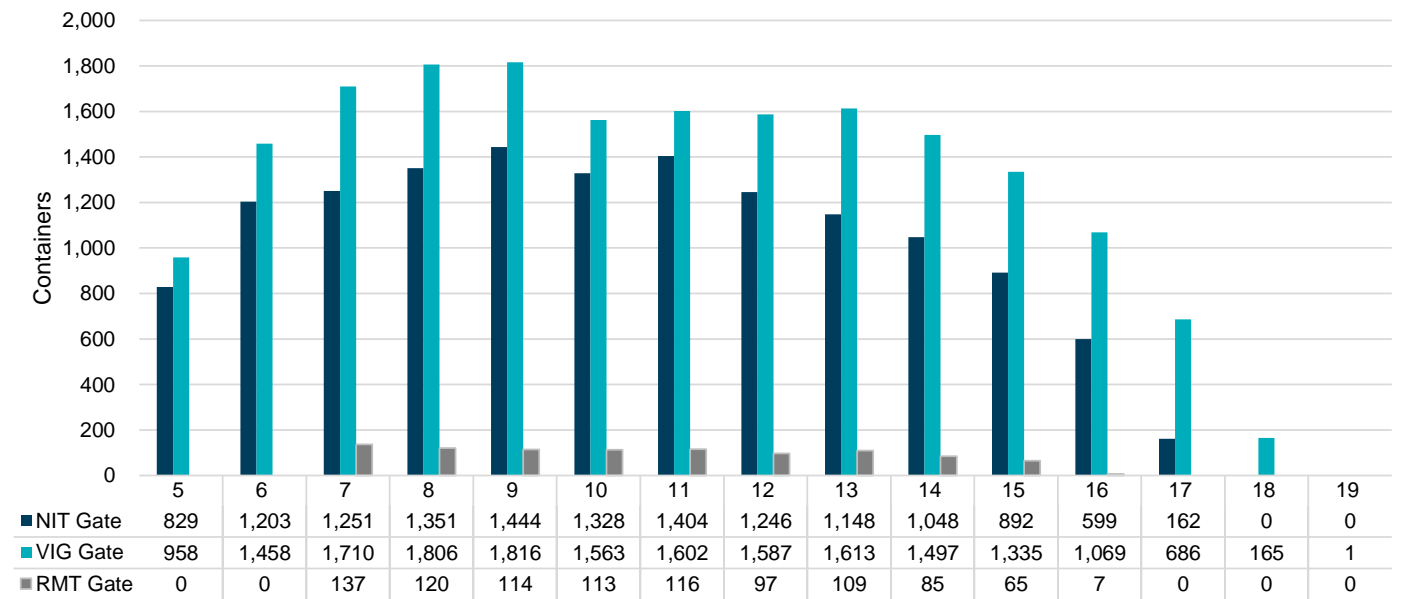

Port of Virginia Weekly Metrics

Gate Transactions

NIT Gate Transactions

VIG Gate Transactions

POV Gate Transactions

PPCY Gate Transactions

Please note: PPCY Gate Transactions are not included with POV Gate Transaction counts

Truck Reservation System and Hourly Transactions

NIT Truck Reservation Statistics

VIG Truck Reservation Statistics

POV Truck Reservation Statistics

POV Weekly Transactions by Terminal and Hour

Gate Containers and Dwell

NIT Gate Containers and Dwell

VIG Gate Containers and Dwell

Gate Transactions- Last 8 Weeks

POV Gate Containers and Dwell

Rail Containers and Dwell

NIT Rail Containers and Dwell

VIG Rail Containers and Dwell