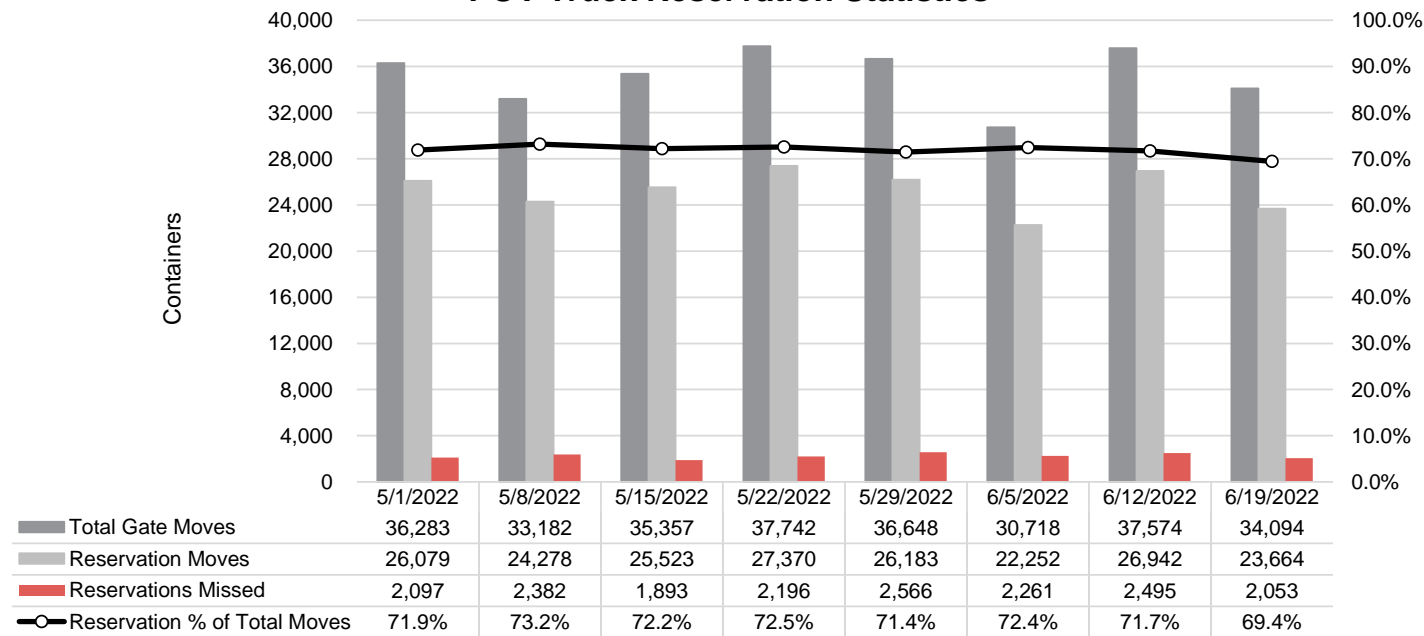

Port of Virginia Weekly Metrics

Gate Transactions

NIT Gate Transactions

VIG Gate Transactions

POV Gate Transactions

PPCY Gate Transactions

Please note: PPCY Gate Transactions are not included with POV Gate Transaction counts

Truck Reservation System and Hourly Transactions

NIT Truck Reservation Statistics

VIG Truck Reservation Statistics

POV Truck Reservation Statistics

POV Weekly Transactions by Terminal and Hour

Gate Containers and Dwell

NIT Gate Containers and Dwell

VIG Gate Containers and Dwell

Gate Transactions- Last 8 Weeks

POV Gate Containers and Dwell

Rail Containers and Dwell

NIT Rail Containers and Dwell

VIG Rail Containers and Dwell