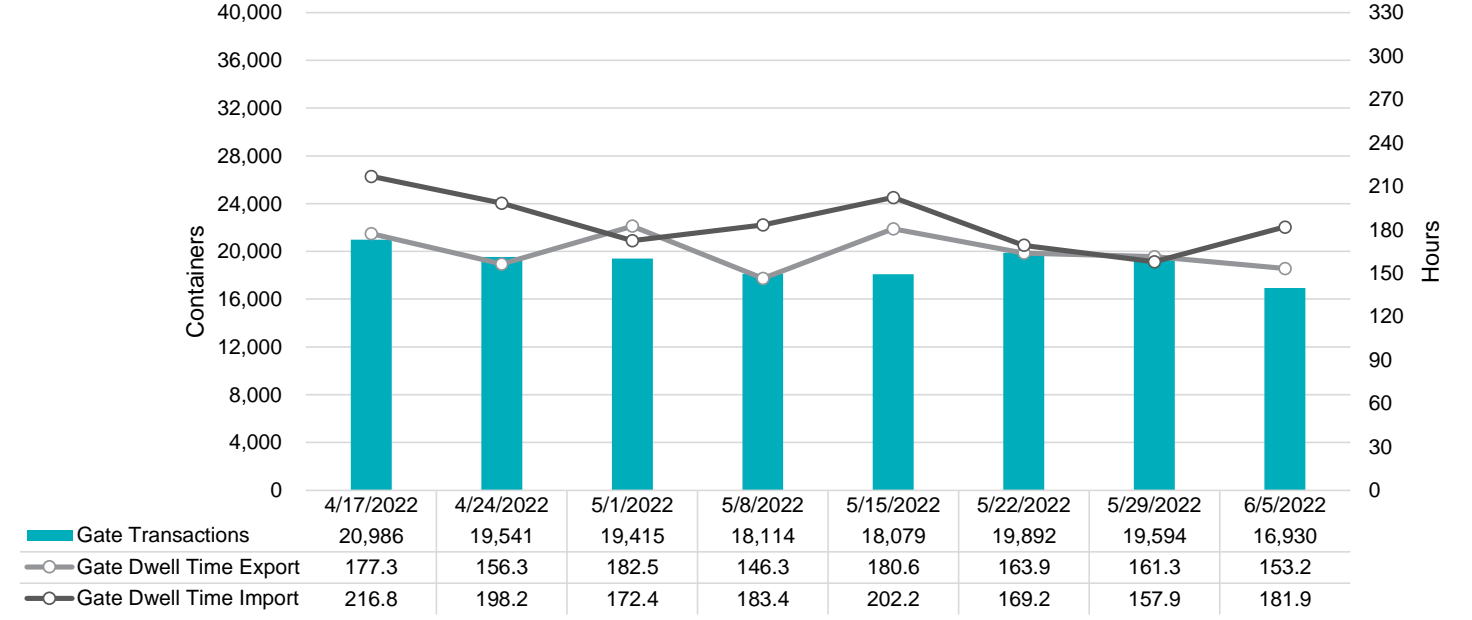

VIG Gate Containers and Dwell