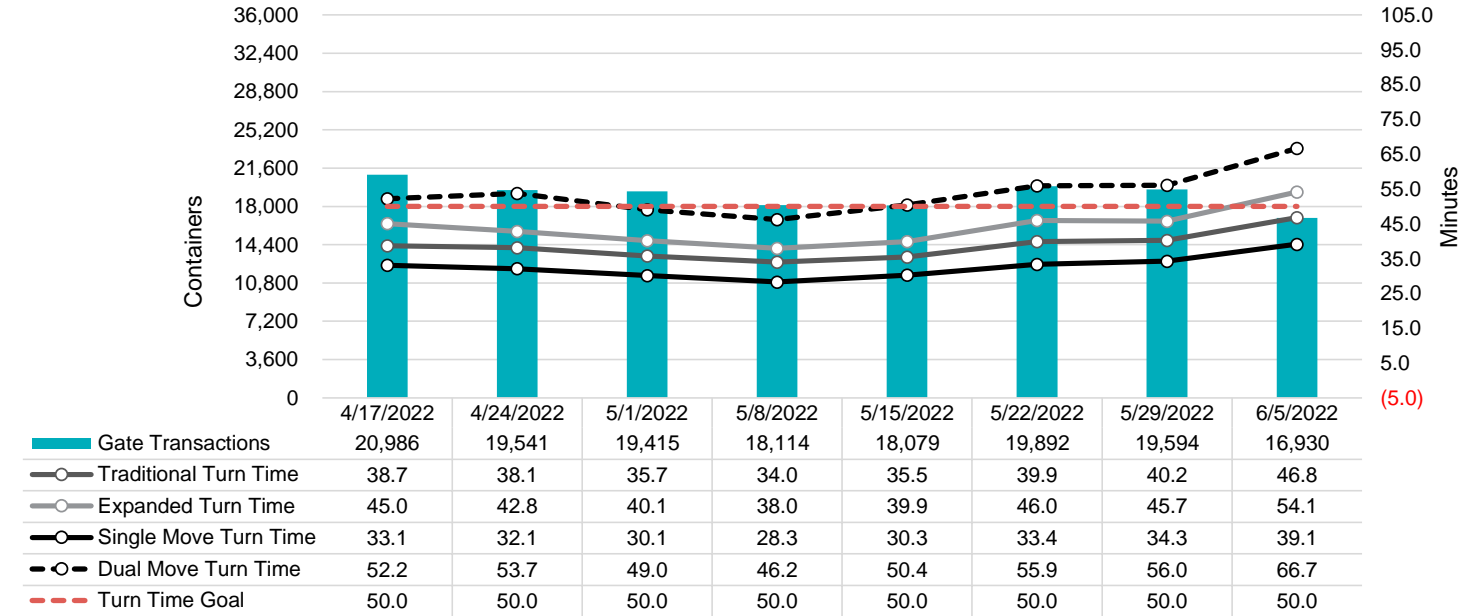

Port of Virginia Weekly Metrics

Gate Transactions

NIT Gate Transactions

VIG Gate Transactions

POV Gate Transactions

PPCY Gate Transactions

Please note: PPCY Gate Transactions are not included with POV Gate Transaction counts

Truck Reservation System and Hourly Transactions

NIT Truck Reservation Statistics

VIG Truck Reservation Statistics

POV Truck Reservation Statistics

POV Weekly Transactions by Terminal and Hour

Gate Containers and Dwell