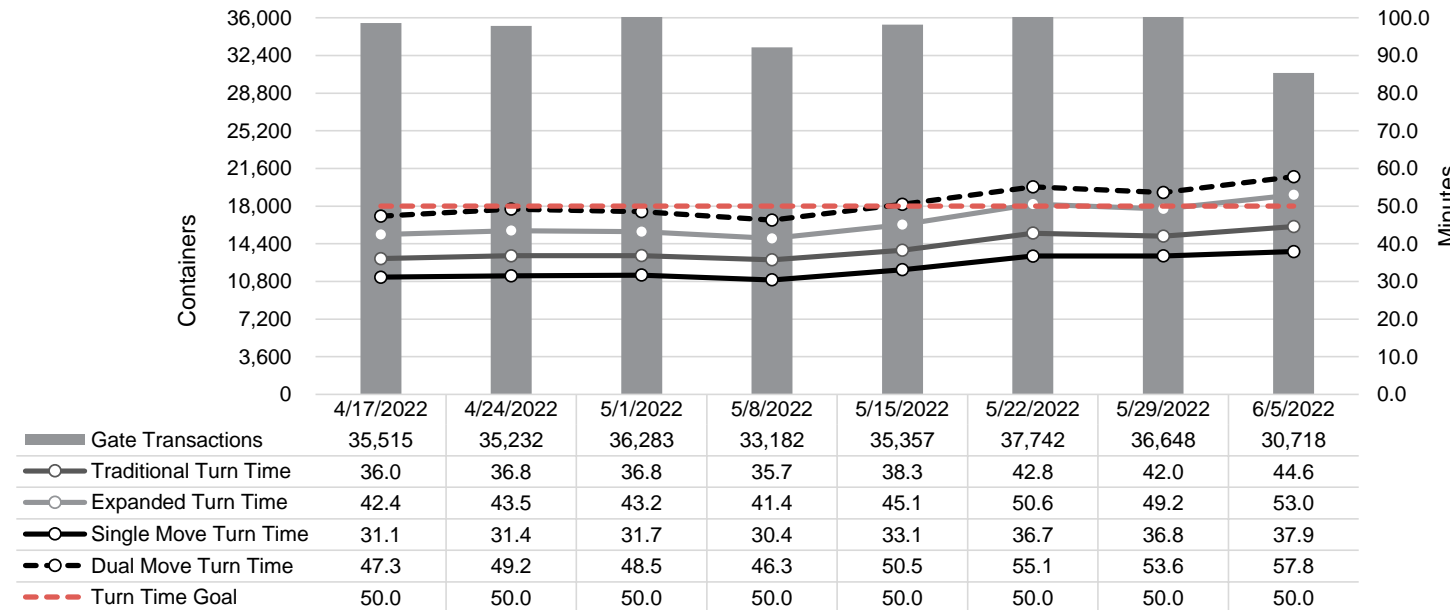

Port of Virginia Weekly Metrics

Gate Transactions

NIT Gate Transactions

VIG Gate Transactions

POV Gate Transactions

PPCY Gate Transactions

Please note: PPCY Gate Transactions are not included with POV Gate Transaction counts

Truck Reservation System and Hourly Transactions

NIT Truck Reservation Statistics

VIG Truck Reservation Statistics

POV Truck Reservation Statistics

POV Weekly Transactions by Terminal and Hour

Gate Containers and Dwell