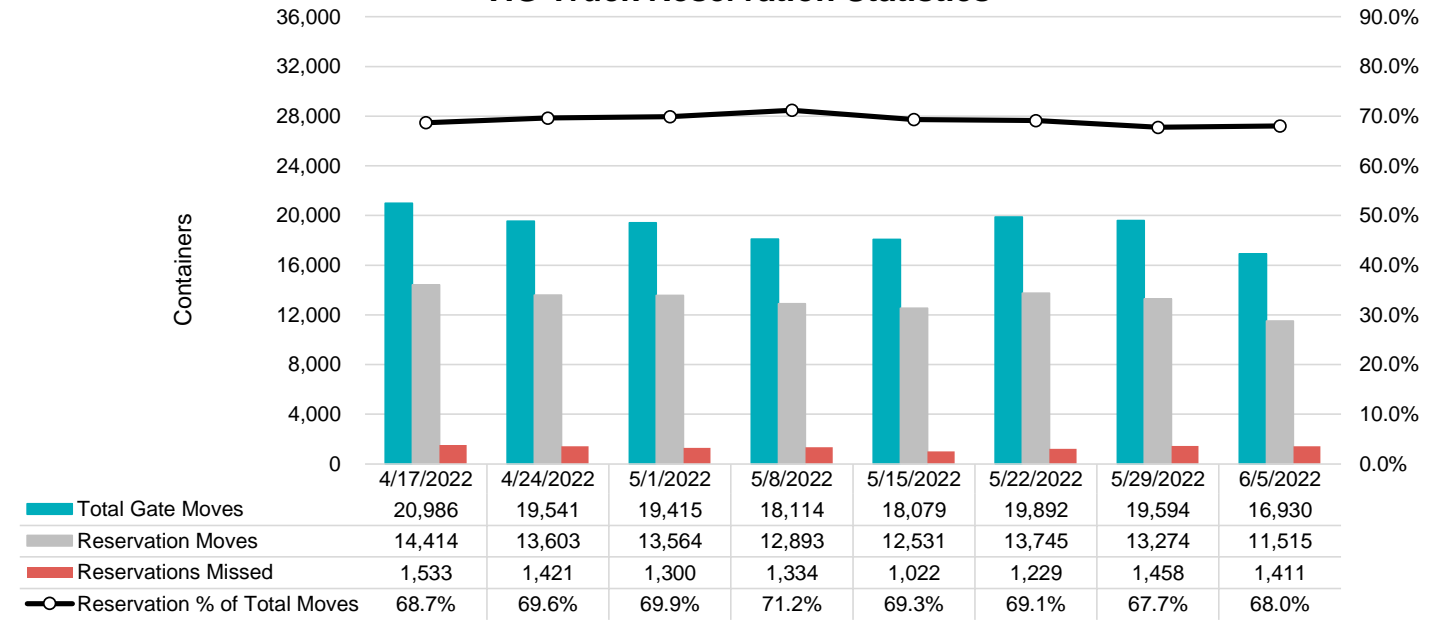

Port of Virginia Weekly Metrics

Gate Transactions

NIT Gate Transactions

VIG Gate Transactions

POV Gate Transactions

PPCY Gate Transactions

Please note: PPCY Gate Transactions are not included with POV Gate Transaction counts

Truck Reservation System and Hourly Transactions

NIT Truck Reservation Statistics

VIG Truck Reservation Statistics

POV Truck Reservation Statistics

POV Weekly Transactions by Terminal and Hour

Gate Containers and Dwell