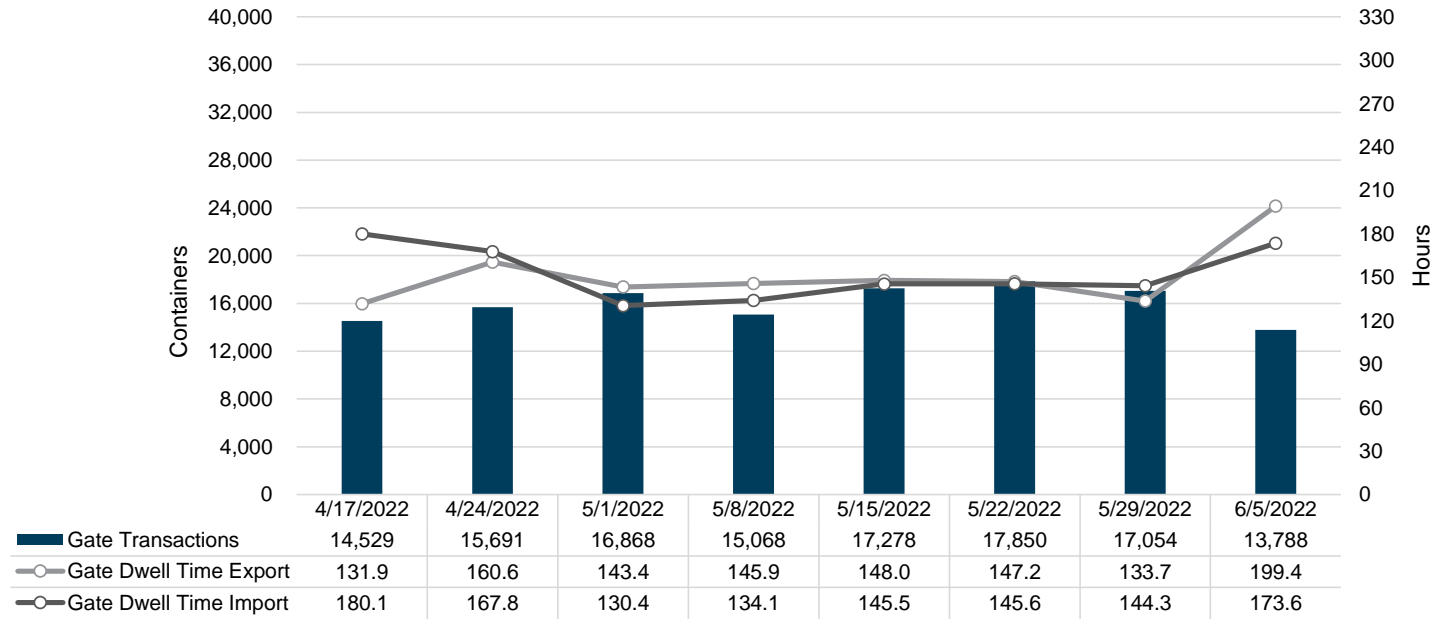

Gate Containers and Dwell

NIT Gate Containers and Dwell