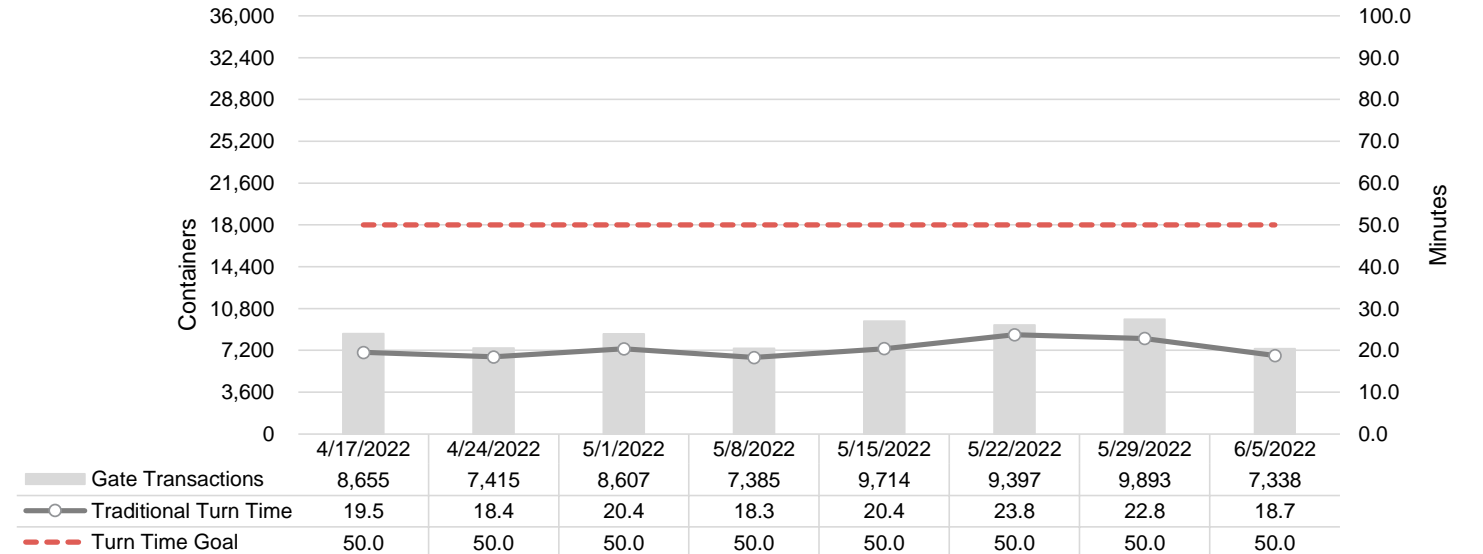

Port of Virginia Weekly Metrics

Gate Transactions

NIT Gate Transactions

VIG Gate Transactions

POV Gate Transactions

PPCY Gate Transactions

Please note: PPCY Gate Transactions are not included with POV Gate Transaction counts

Truck Reservation System and Hourly Transactions

NIT Truck Reservation Statistics

VIG Truck Reservation Statistics

POV Truck Reservation Statistics

POV Weekly Transactions by Terminal and Hour

Gate Containers and Dwell