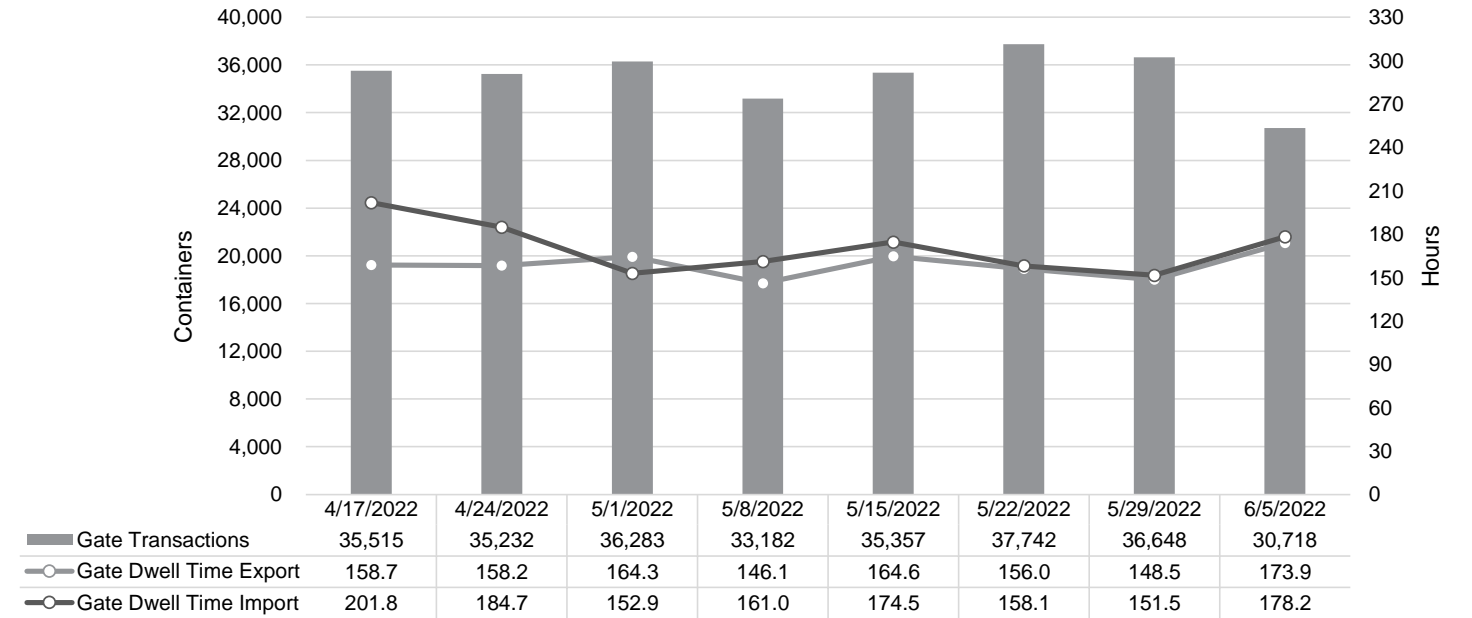

Truck Reservation System and Hourly Transactions

NIT Truck Reservation Statistics

VIG Truck Reservation Statistics

POV Truck Reservation Statistics

POV Weekly Transactions by Terminal and Hour

Gate Containers and Dwell

NIT Gate Containers and Dwell

VIG Gate Containers and Dwell

Gate Transactions

POV Gate Containers and Dwell

Rail Containers and Dwell

NIT Rail Containers and Dwell

VIG Rail Containers and Dwell

Rail Containers