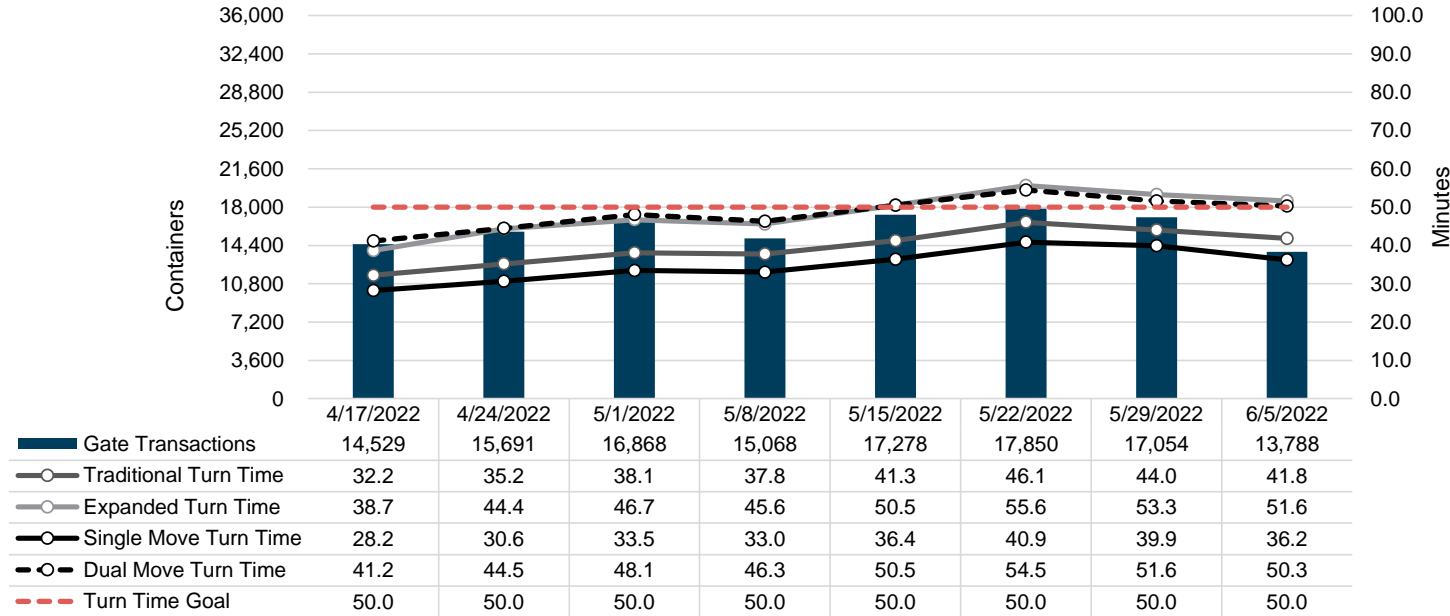

Port of Virginia Weekly Metrics

Gate Transactions

NIT Gate Transactions

VIG Gate Transactions

POV Gate Transactions

PPCY Gate Transactions

Please note: PPCY Gate Transactions are not included with POV Gate Transaction counts

Truck Reservation System and Hourly Transactions

NIT Truck Reservation Statistics

VIG Truck Reservation Statistics

POV Truck Reservation Statistics

POV Weekly Transactions by Terminal and Hour

Gate Containers and Dwell