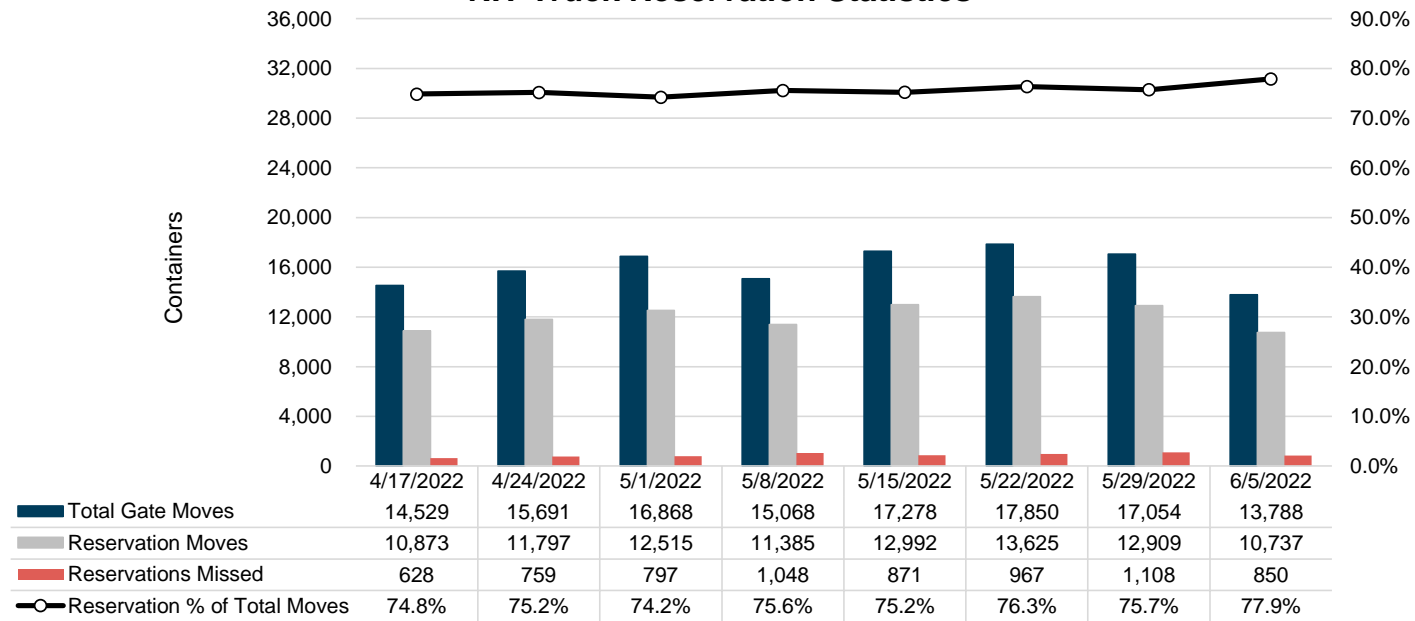

Port of Virginia Weekly Metrics

Gate Transactions

NIT Gate Transactions

VIG Gate Transactions

POV Gate Transactions

PPCY Gate Transactions

Please note: PPCY Gate Transactions are not included with POV Gate Transaction counts

Truck Reservation System and Hourly Transactions

NIT Truck Reservation Statistics

VIG Truck Reservation Statistics

POV Truck Reservation Statistics

POV Weekly Transactions by Terminal and Hour

Gate Containers and Dwell