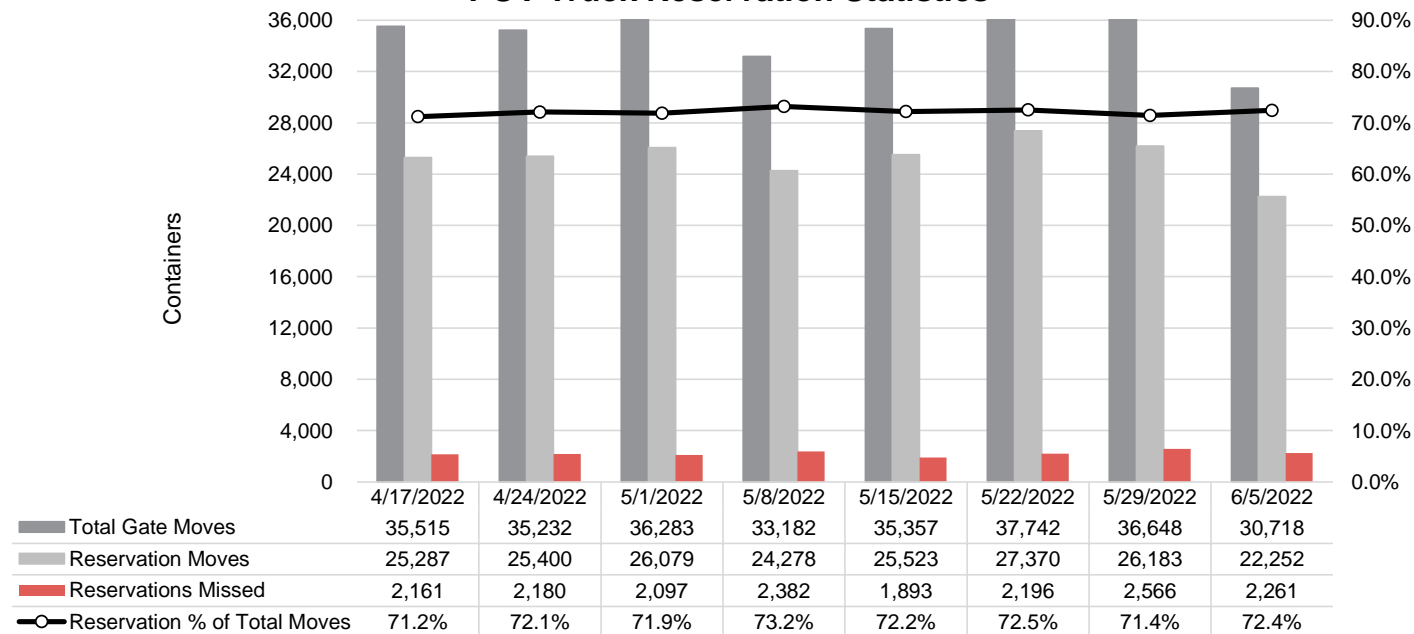

Port of Virginia Weekly Metrics

Gate Transactions

NIT Gate Transactions

VIG Gate Transactions

POV Gate Transactions

PPCY Gate Transactions

Please note: PPCY Gate Transactions are not included with POV Gate Transaction counts

Truck Reservation System and Hourly Transactions

NIT Truck Reservation Statistics

VIG Truck Reservation Statistics

POV Truck Reservation Statistics

POV Weekly Transactions by Terminal and Hour

Gate Containers and Dwell

NIT Gate Containers and Dwell

VIG Gate Containers and Dwell

Gate Transactions

POV Gate Containers and Dwell

Rail Containers and Dwell

NIT Rail Containers and Dwell

VIG Rail Containers and Dwell

Rail Containers