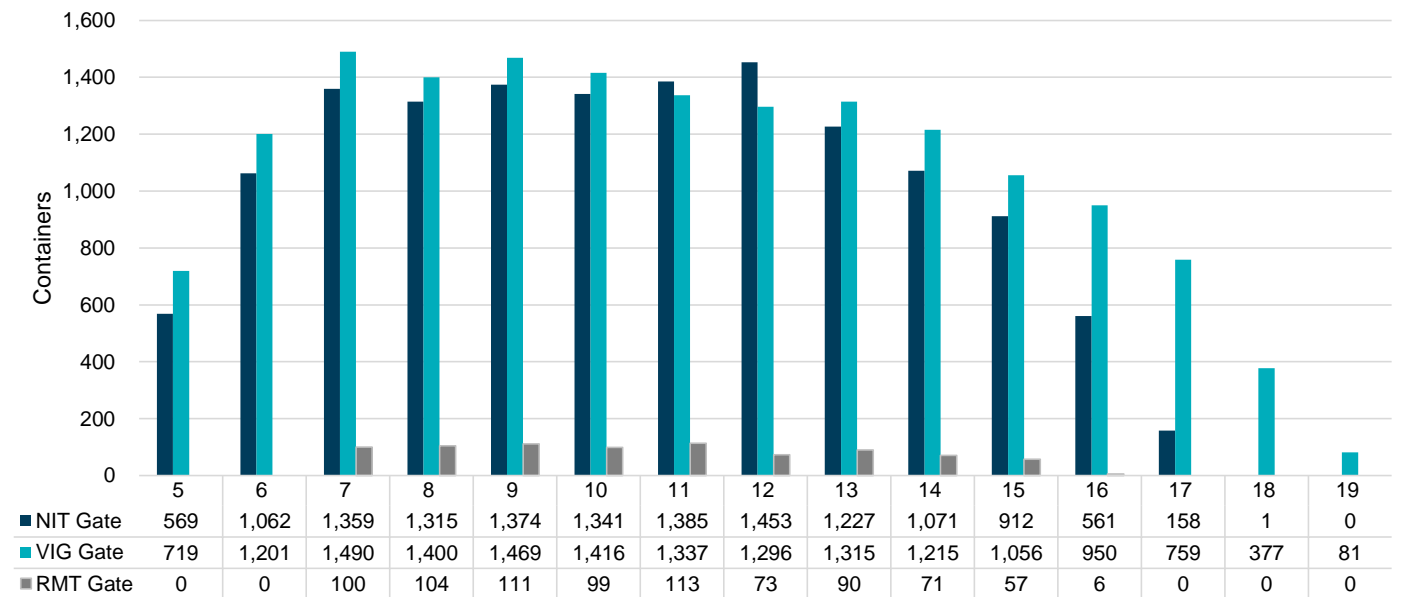

Port of Virginia Weekly Metrics

Gate Transactions

NIT Gate Transactions

VIG Gate Transactions

POV Gate Transactions

PPCY Gate Transactions

Please note: PPCY Gate Transactions are not included with POV Gate Transaction counts

Truck Reservation System and Hourly Transactions

NIT Truck Reservation Statistics

VIG Truck Reservation Statistics

POV Truck Reservation Statistics

POV Weekly Transactions by Terminal and Hour

Gate Containers and Dwell

NIT Gate Containers and Dwell

VIG Gate Containers and Dwell

Gate Transactions

POV Gate Containers and Dwell

Rail Containers and Dwell

NIT Rail Containers and Dwell

VIG Rail Containers and Dwell

Rail Containers