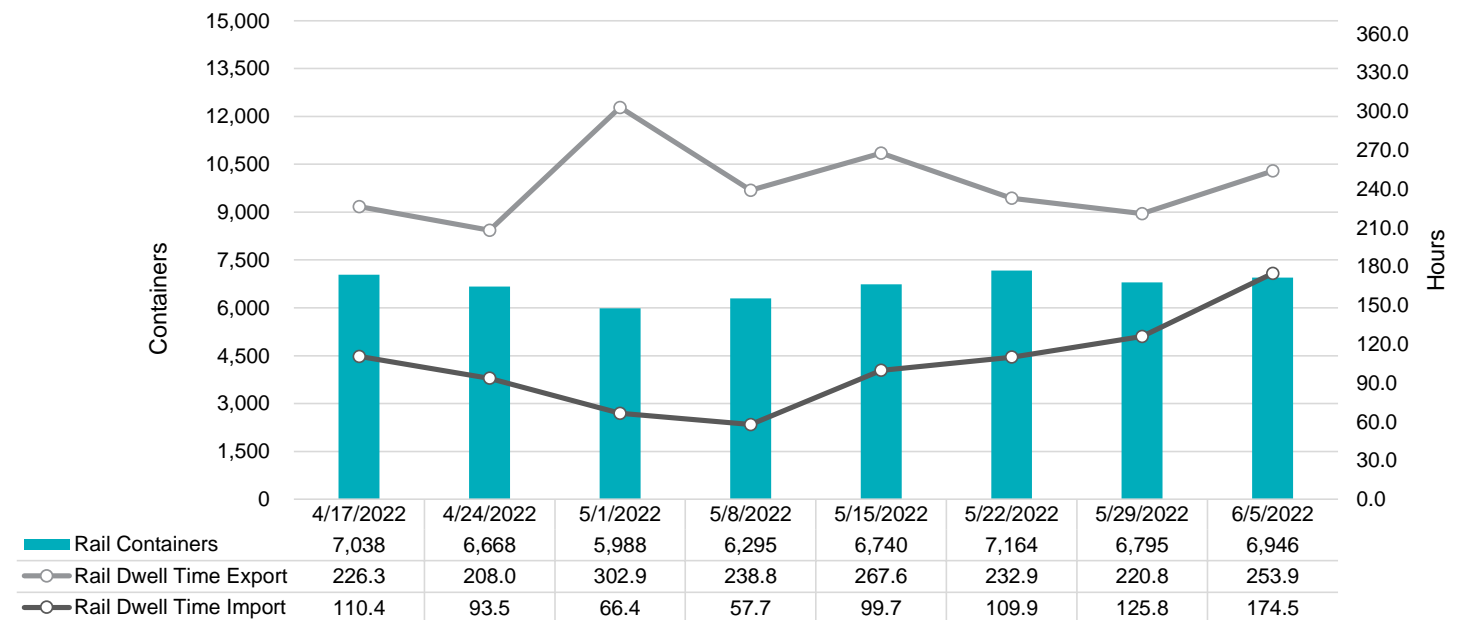

Truck Reservation System and Hourly Transactions

NIT Truck Reservation Statistics

VIG Truck Reservation Statistics

POV Truck Reservation Statistics

POV Weekly Transactions by Terminal and Hour

Gate Containers and Dwell

NIT Gate Containers and Dwell

VIG Gate Containers and Dwell

Gate Transactions

POV Gate Containers and Dwell

Rail Containers and Dwell

NIT Rail Containers and Dwell

VIG Rail Containers and Dwell

Rail Containers