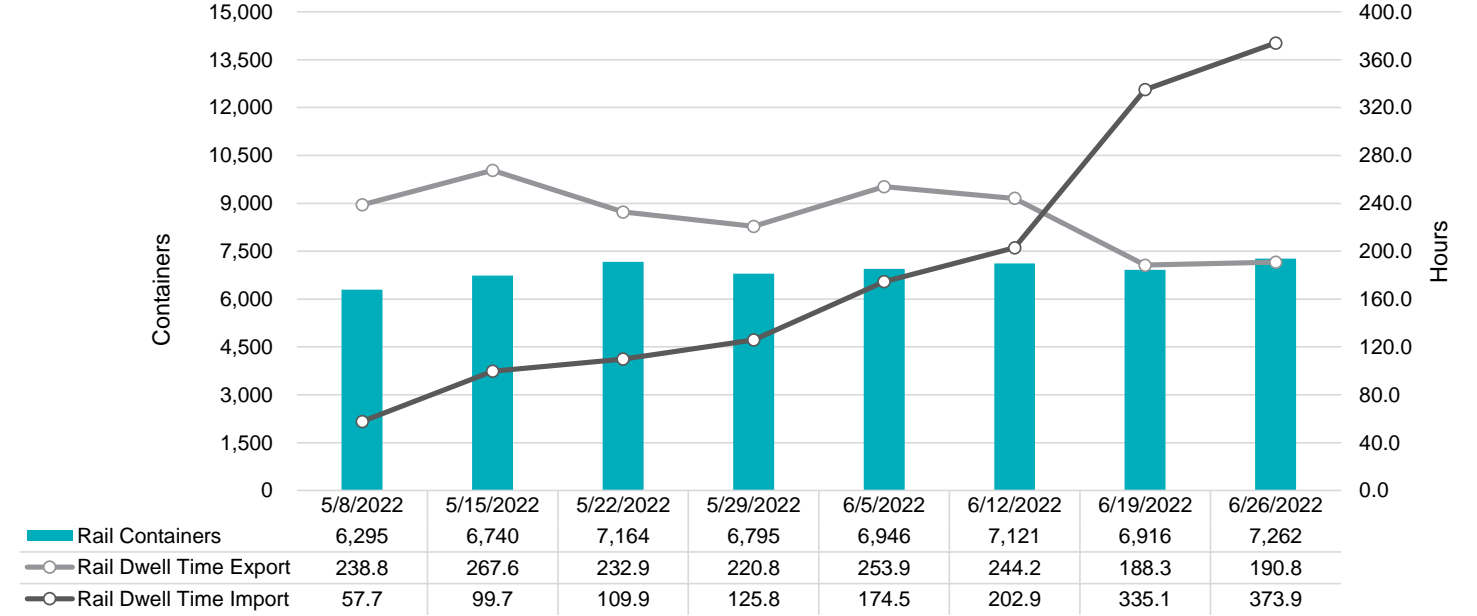

Truck Reservation System and Hourly Transactions

NIT Truck Reservation Statistics

VIG Truck Reservation Statistics

POV Truck Reservation Statistics

POV Weekly Transactions by Terminal and Hour

Gate Containers and Dwell

NIT Gate Containers and Dwell

VIG Gate Containers and Dwell

Gate Transactions- Last 8 Weeks

POV Gate Containers and Dwell

Rail Containers and Dwell

NIT Rail Containers and Dwell

VIG Rail Containers and Dwell

Rail Containers- Last 8 Weeks

POV Rail Containers and Dwell