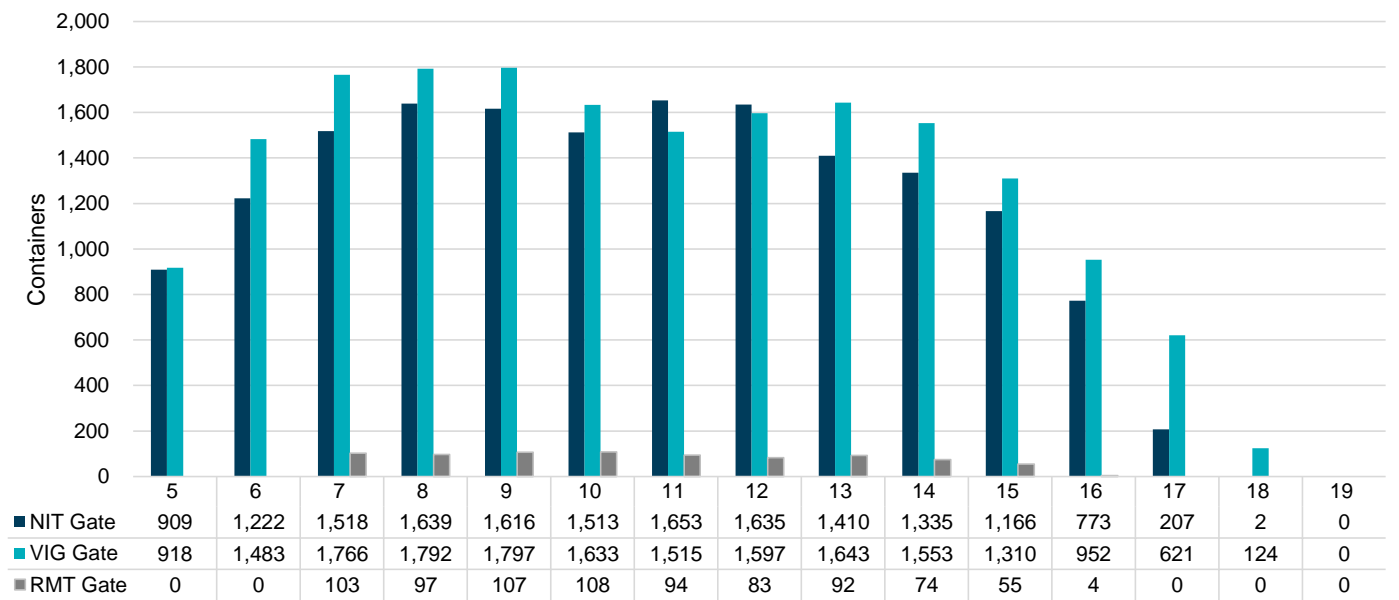

Port of Virginia Weekly Metrics

Gate Transactions

NIT Gate Transactions

VIG Gate Transactions

POV Gate Transactions

PPCY Gate Transactions

Please note: PPCY Gate Transactions are not included with POV Gate Transaction counts

Truck Reservation System and Hourly Transactions

NIT Truck Reservation Statistics

VIG Truck Reservation Statistics

POV Truck Reservation Statistics

POV Weekly Transactions by Terminal and Hour

Gate Containers and Dwell

NIT Gate Containers and Dwell

VIG Gate Containers and Dwell

Gate Transactions- Last 8 Weeks

POV Gate Containers and Dwell

Rail Containers and Dwell

NIT Rail Containers and Dwell

VIG Rail Containers and Dwell