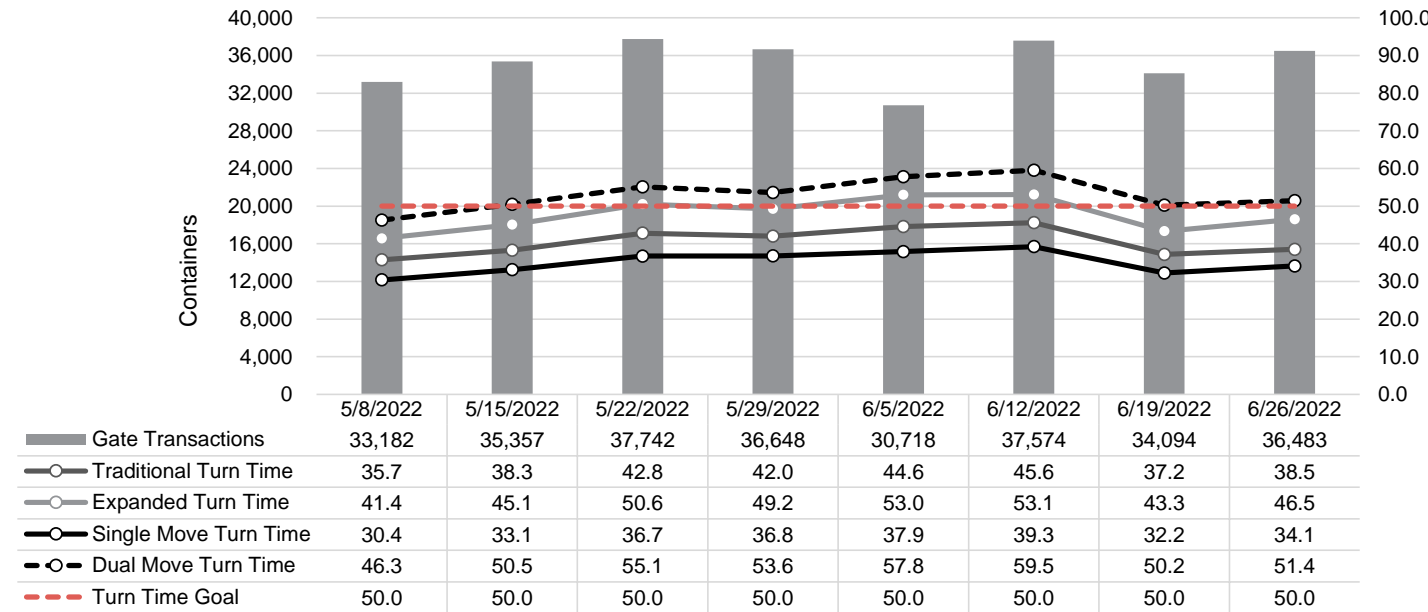

Port of Virginia Weekly Metrics

Gate Transactions

NIT Gate Transactions

VIG Gate Transactions

POV Gate Transactions

PPCY Gate Transactions

Please note: PPCY Gate Transactions are not included with POV Gate Transaction counts

Truck Reservation System and Hourly Transactions

NIT Truck Reservation Statistics

VIG Truck Reservation Statistics

POV Truck Reservation Statistics

POV Weekly Transactions by Terminal and Hour

Gate Containers and Dwell