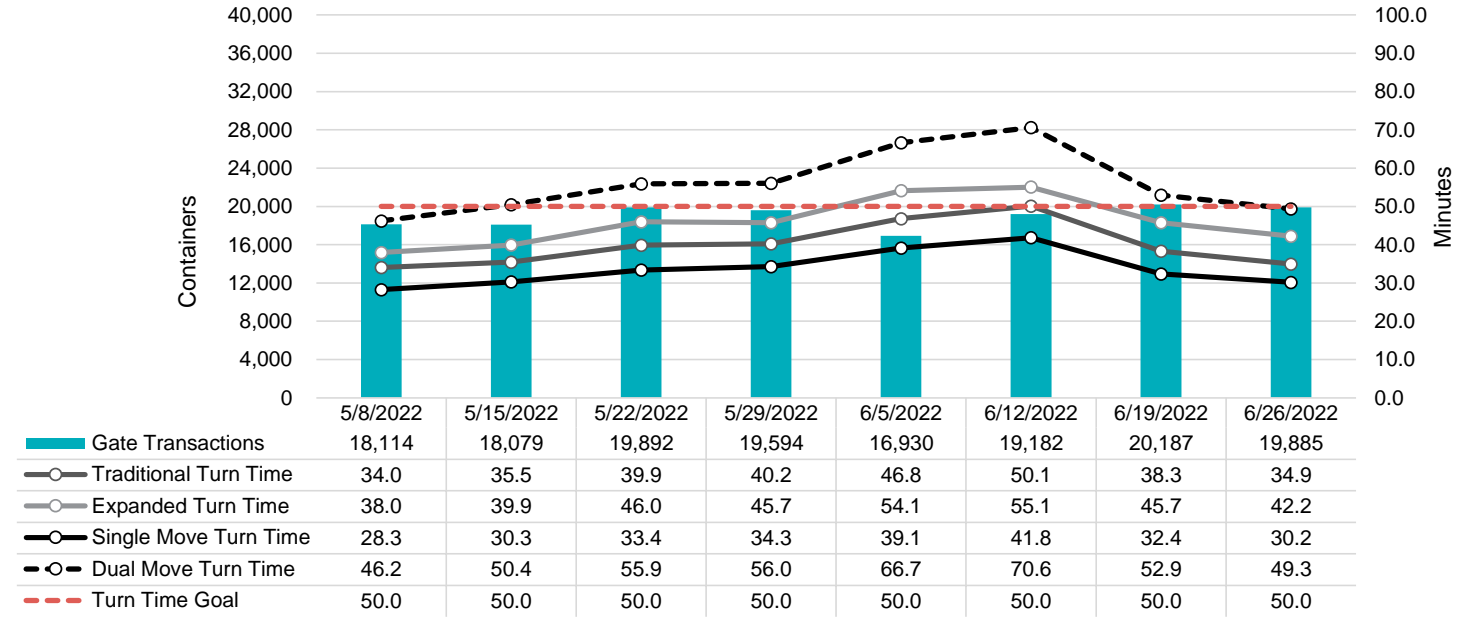

Port of Virginia Weekly Metrics

Gate Transactions

NIT Gate Transactions

VIG Gate Transactions

POV Gate Transactions

PPCY Gate Transactions

Please note: PPCY Gate Transactions are not included with POV Gate Transaction counts

Truck Reservation System and Hourly Transactions

NIT Truck Reservation Statistics

VIG Truck Reservation Statistics

POV Truck Reservation Statistics

POV Weekly Transactions by Terminal and Hour

Gate Containers and Dwell