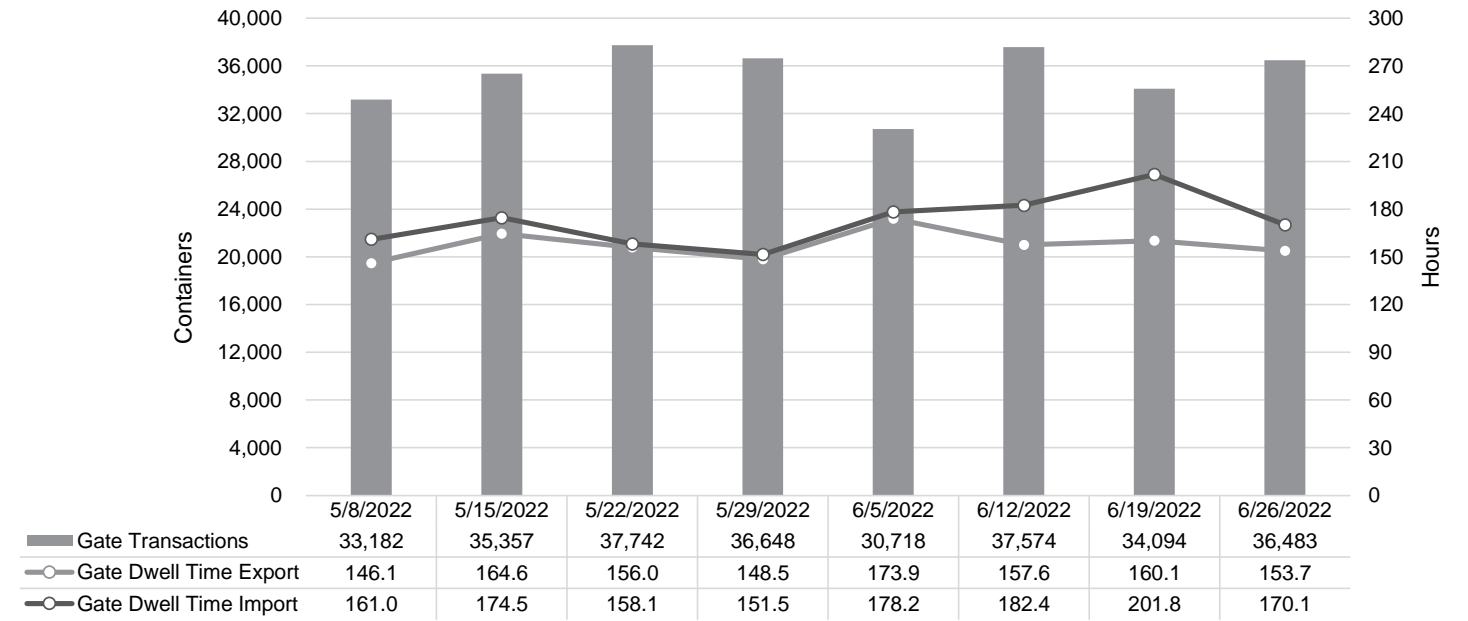

Truck Reservation System and Hourly Transactions

NIT Truck Reservation Statistics

VIG Truck Reservation Statistics

POV Truck Reservation Statistics

POV Weekly Transactions by Terminal and Hour

Gate Containers and Dwell

NIT Gate Containers and Dwell

VIG Gate Containers and Dwell

Gate Transactions- Last 8 Weeks

POV Gate Containers and Dwell

Rail Containers and Dwell

NIT Rail Containers and Dwell

VIG Rail Containers and Dwell

Rail Containers- Last 8 Weeks

POV Rail Containers and Dwell