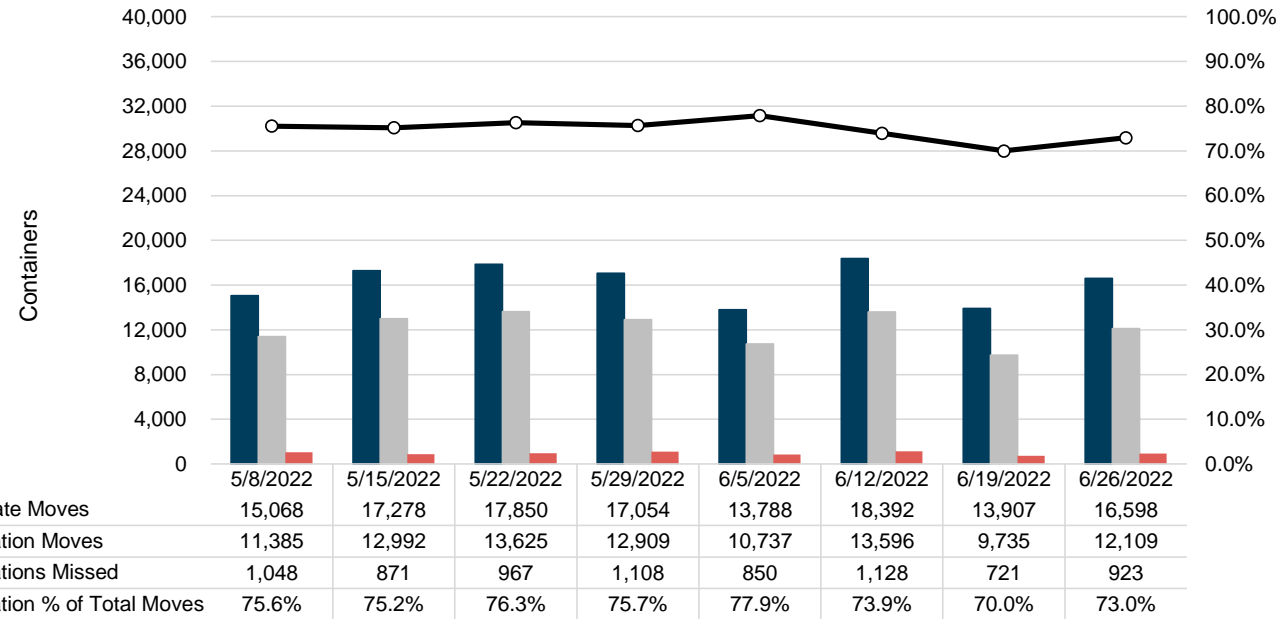

Port of Virginia Weekly Metrics

Gate Transactions

NIT Gate Transactions

VIG Gate Transactions

POV Gate Transactions

PPCY Gate Transactions

Please note: PPCY Gate Transactions are not included with POV Gate Transaction counts

Truck Reservation System and Hourly Transactions

NIT Truck Reservation Statistics

VIG Truck Reservation Statistics

POV Truck Reservation Statistics

POV Weekly Transactions by Terminal and Hour

Gate Containers and Dwell