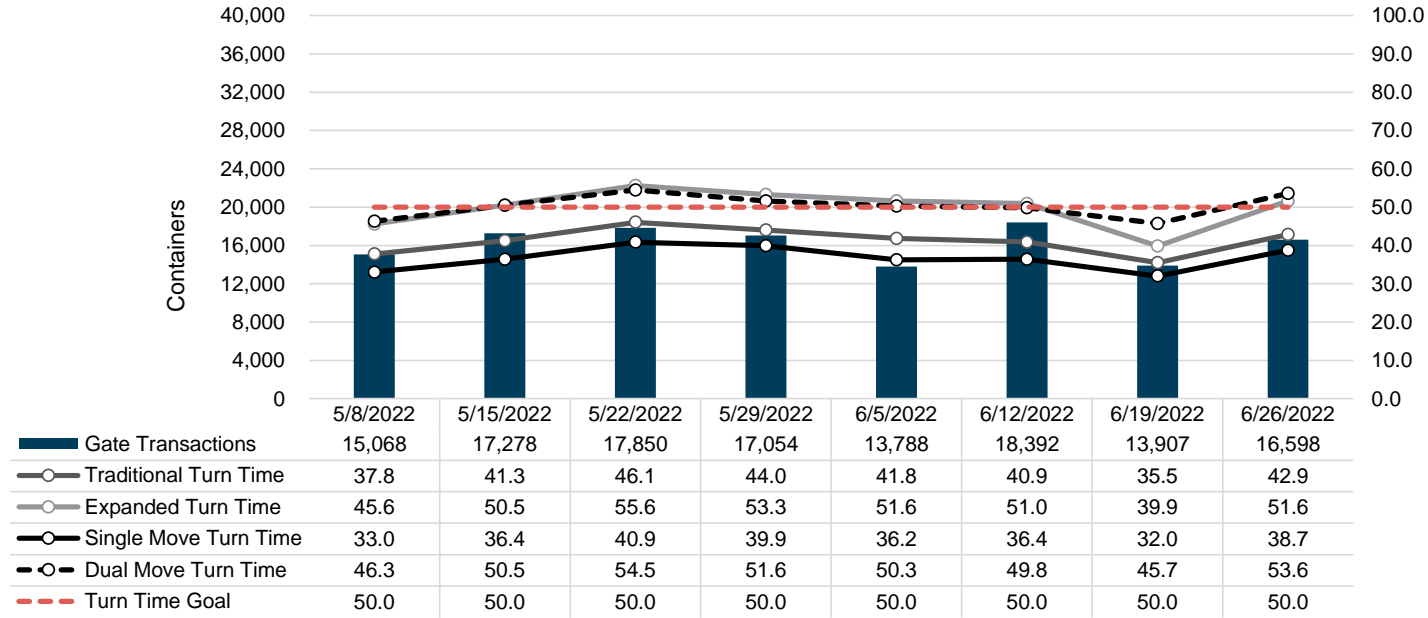

Port of Virginia Weekly Metrics

Gate Transactions

NIT Gate Transactions

VIG Gate Transactions

POV Gate Transactions

PPCY Gate Transactions

Please note: PPCY Gate Transactions are not included with POV Gate Transaction counts

Truck Reservation System and Hourly Transactions

NIT Truck Reservation Statistics

VIG Truck Reservation Statistics

POV Truck Reservation Statistics

POV Weekly Transactions by Terminal and Hour

Gate Containers and Dwell