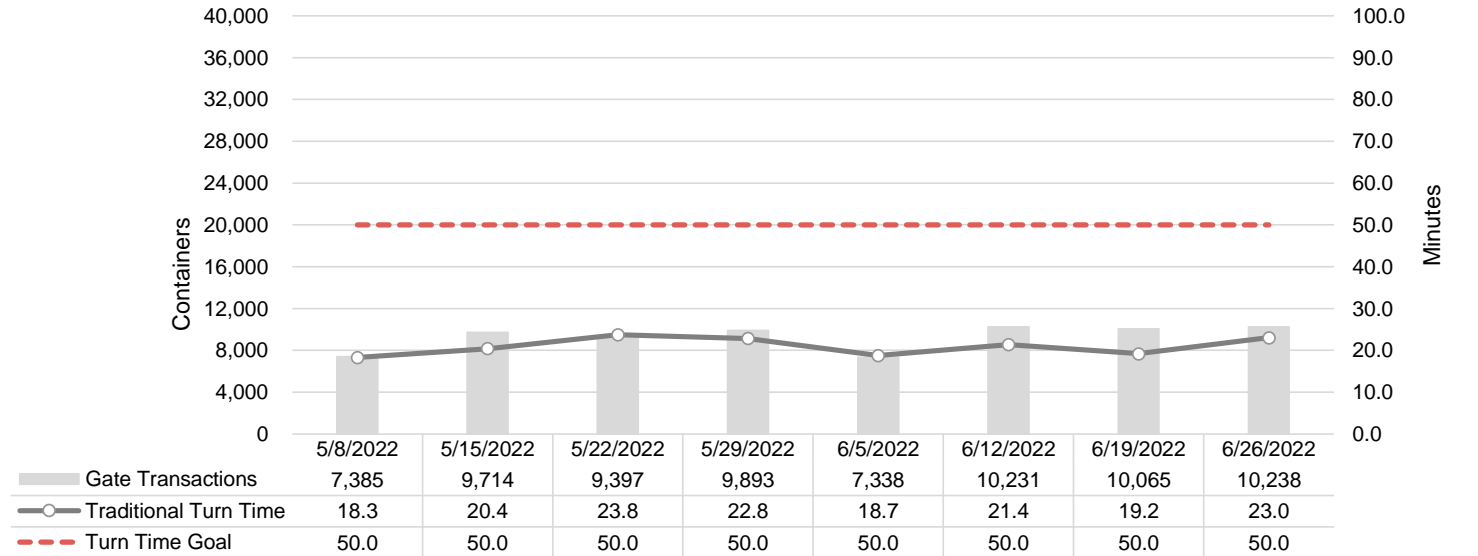

Port of Virginia Weekly Metrics

Gate Transactions

NIT Gate Transactions

VIG Gate Transactions

POV Gate Transactions

PPCY Gate Transactions

Please note: PPCY Gate Transactions are not included with POV Gate Transaction counts

Truck Reservation System and Hourly Transactions

NIT Truck Reservation Statistics

VIG Truck Reservation Statistics

POV Truck Reservation Statistics

POV Weekly Transactions by Terminal and Hour

Gate Containers and Dwell