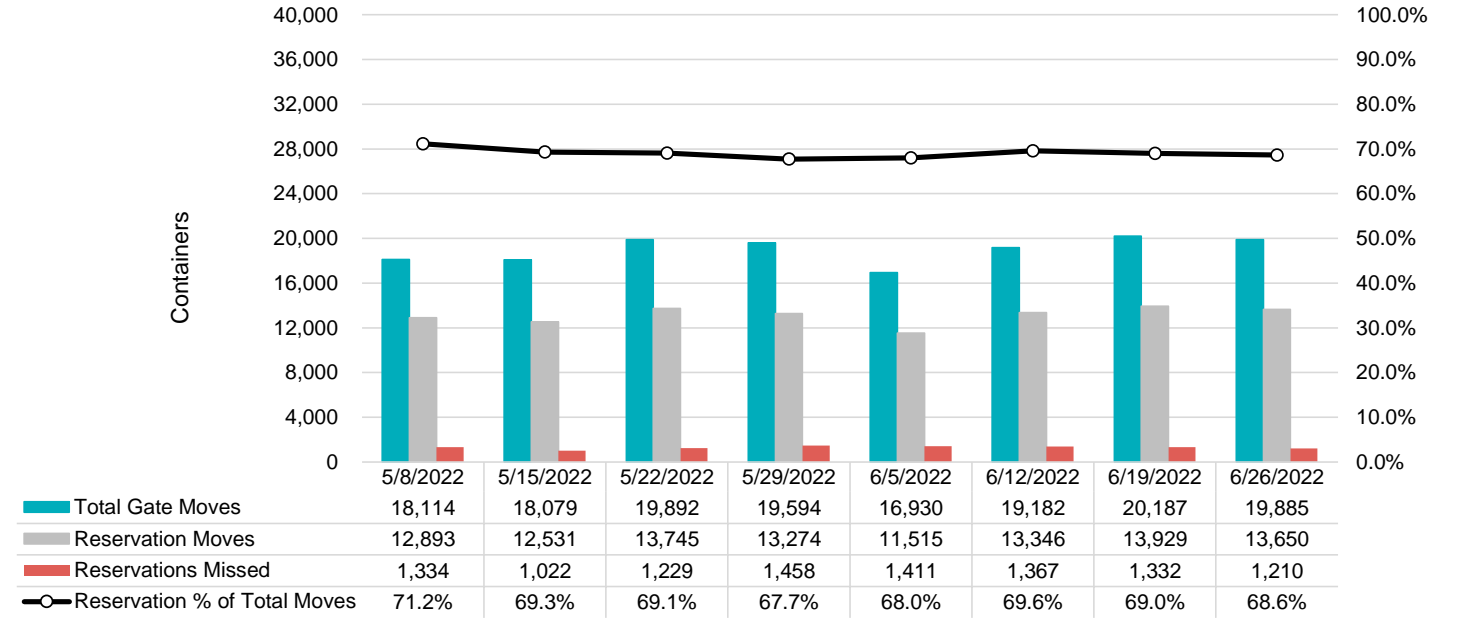

Port of Virginia Weekly Metrics

Gate Transactions

NIT Gate Transactions

VIG Gate Transactions

POV Gate Transactions

PPCY Gate Transactions

Please note: PPCY Gate Transactions are not included with POV Gate Transaction counts

Truck Reservation System and Hourly Transactions

NIT Truck Reservation Statistics

VIG Truck Reservation Statistics

POV Truck Reservation Statistics

POV Weekly Transactions by Terminal and Hour

Gate Containers and Dwell