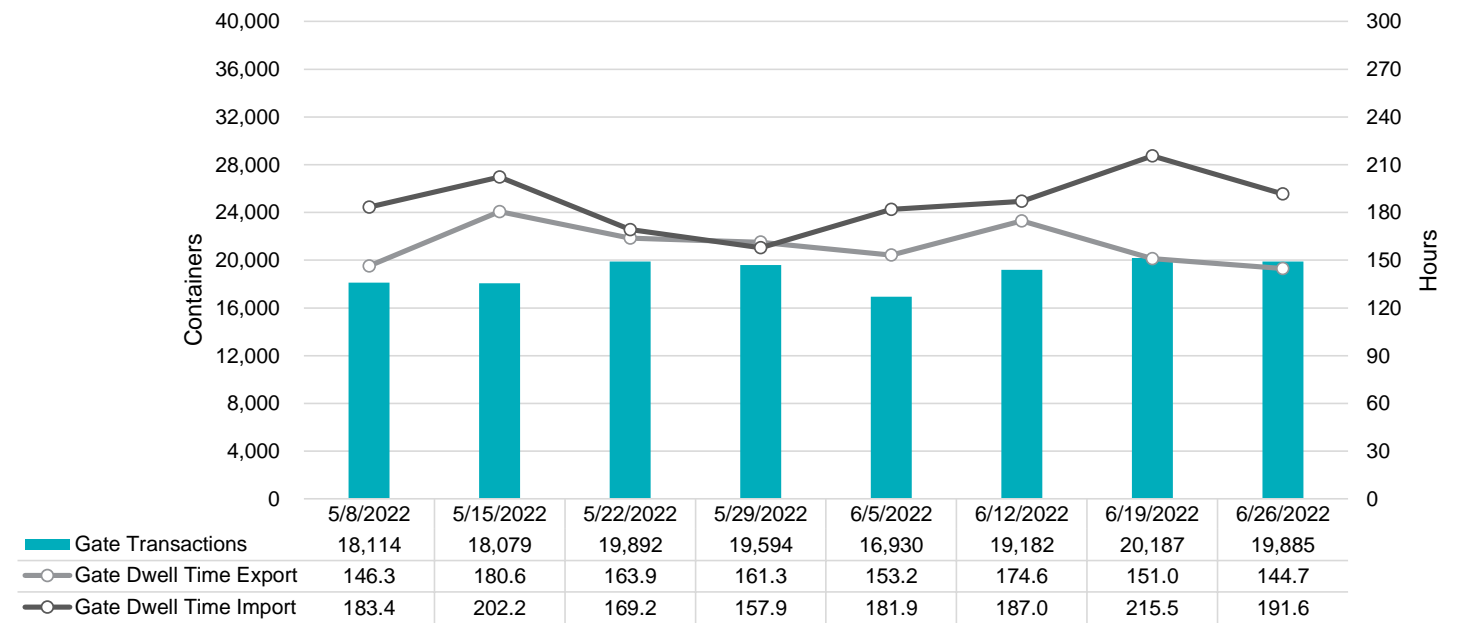

Port of Virginia Weekly Metrics

Gate Transactions

NIT Gate Transactions

VIG Gate Transactions

POV Gate Transactions

PPCY Gate Transactions

Please note: PPCY Gate Transactions are not included with POV Gate Transaction counts

Truck Reservation System and Hourly Transactions

NIT Truck Reservation Statistics

VIG Truck Reservation Statistics

POV Truck Reservation Statistics

POV Weekly Transactions by Terminal and Hour

Gate Containers and Dwell

NIT Gate Containers and Dwell

VIG Gate Containers and Dwell

Gate Transactions- Last 8 Weeks

POV Gate Containers and Dwell

Rail Containers and Dwell

NIT Rail Containers and Dwell

VIG Rail Containers and Dwell