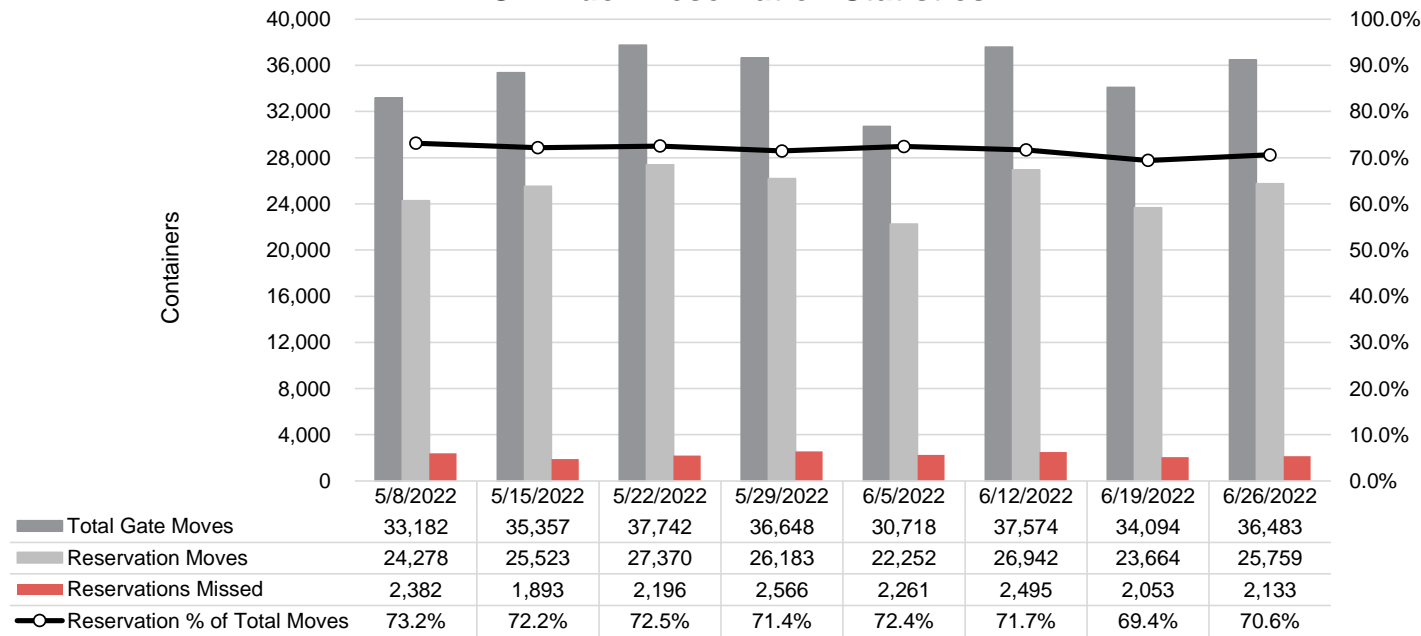

Port of Virginia Weekly Metrics

Gate Transactions

NIT Gate Transactions

VIG Gate Transactions

POV Gate Transactions

PPCY Gate Transactions

Please note: PPCY Gate Transactions are not included with POV Gate Transaction counts

Truck Reservation System and Hourly Transactions

NIT Truck Reservation Statistics

VIG Truck Reservation Statistics

POV Truck Reservation Statistics

POV Weekly Transactions by Terminal and Hour

Gate Containers and Dwell

NIT Gate Containers and Dwell

VIG Gate Containers and Dwell

Gate Transactions- Last 8 Weeks

POV Gate Containers and Dwell

Rail Containers and Dwell

NIT Rail Containers and Dwell

VIG Rail Containers and Dwell