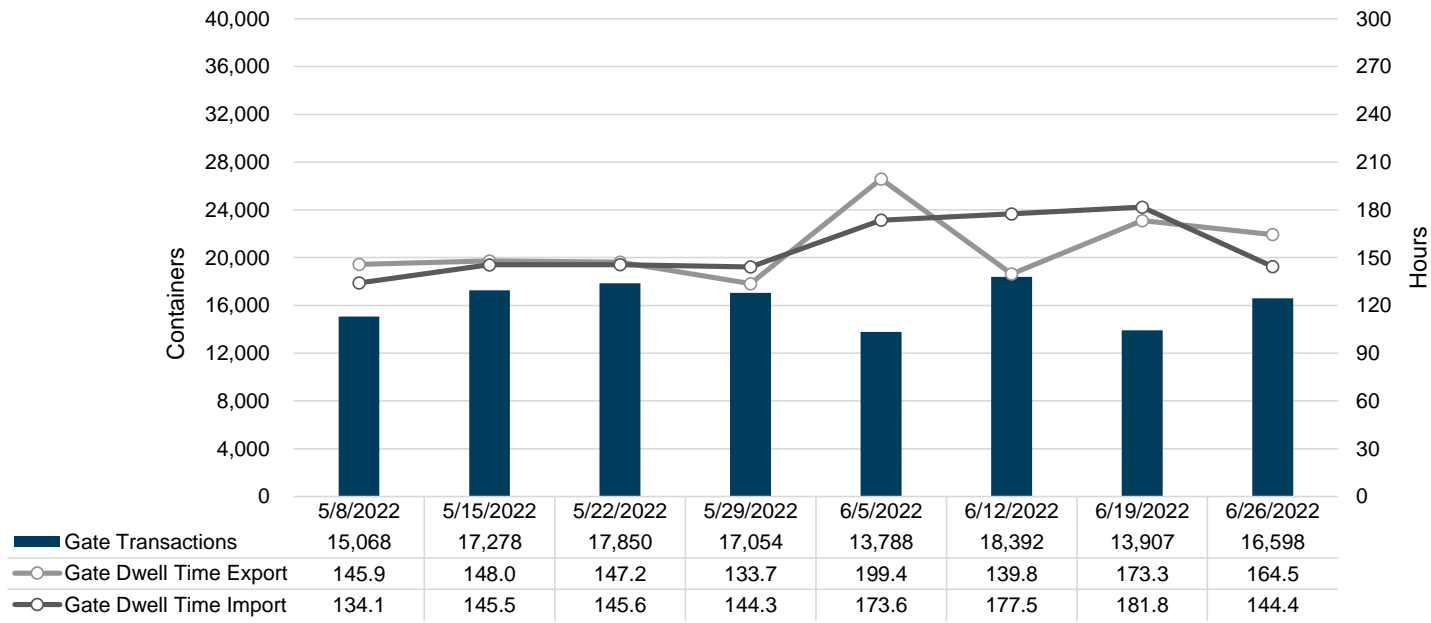

Port of Virginia Weekly Metrics

Gate Transactions

NIT Gate Transactions

VIG Gate Transactions

POV Gate Transactions

PPCY Gate Transactions

Please note: PPCY Gate Transactions are not included with POV Gate Transaction counts

Truck Reservation System and Hourly Transactions

NIT Truck Reservation Statistics

VIG Truck Reservation Statistics

POV Truck Reservation Statistics

POV Weekly Transactions by Terminal and Hour

Gate Containers and Dwell

NIT Gate Containers and Dwell

VIG Gate Containers and Dwell

Gate Transactions- Last 8 Weeks

POV Gate Containers and Dwell

Rail Containers and Dwell

NIT Rail Containers and Dwell

VIG Rail Containers and Dwell