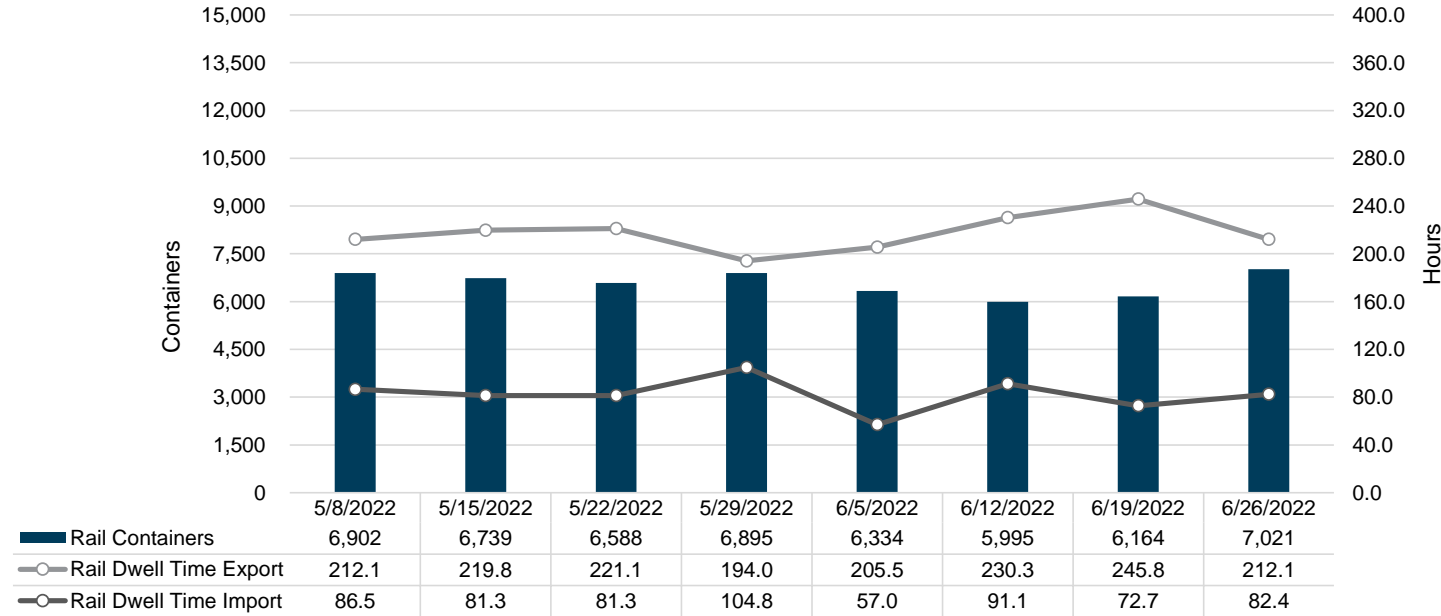

NIT Gate Containers and Dwell

VIG Gate Containers and Dwell

Gate Transactions- Last 8 Weeks

POV Gate Containers and Dwell

Rail Containers and Dwell

NIT Rail Containers and Dwell

VIG Rail Containers and Dwell

Rail Containers- Last 8 Weeks

POV Rail Containers and Dwell