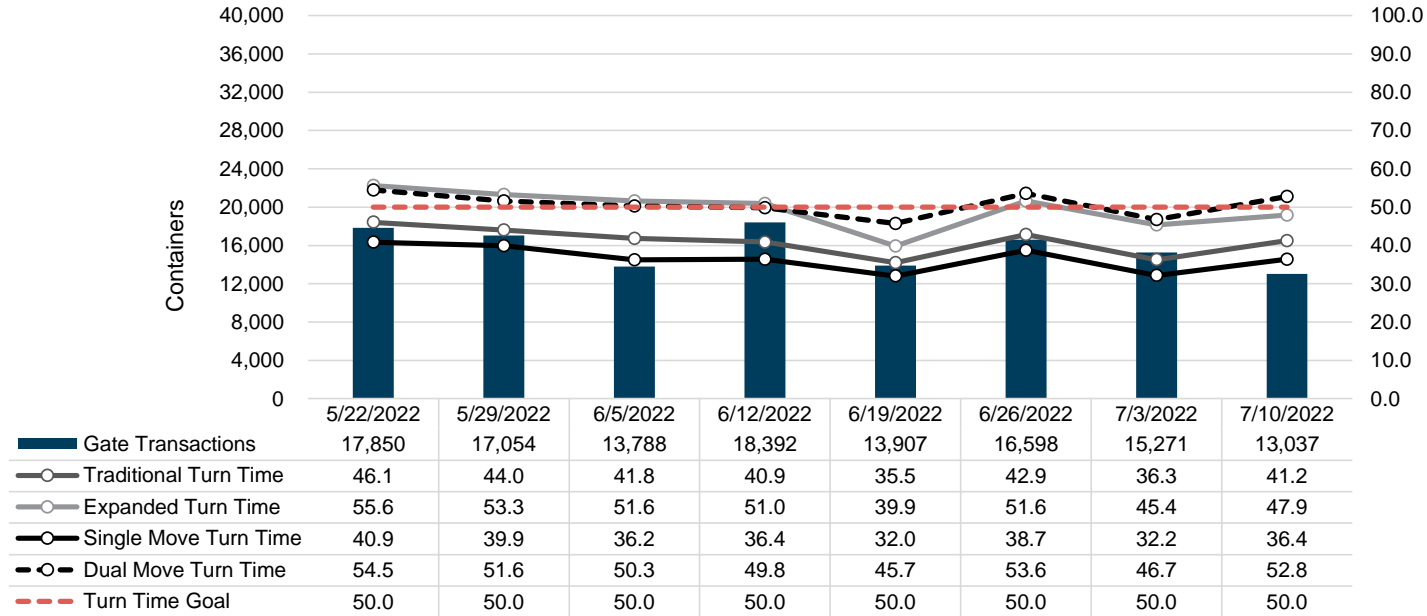

Port of Virginia Weekly Metrics

Gate Transactions

NIT Gate Transactions