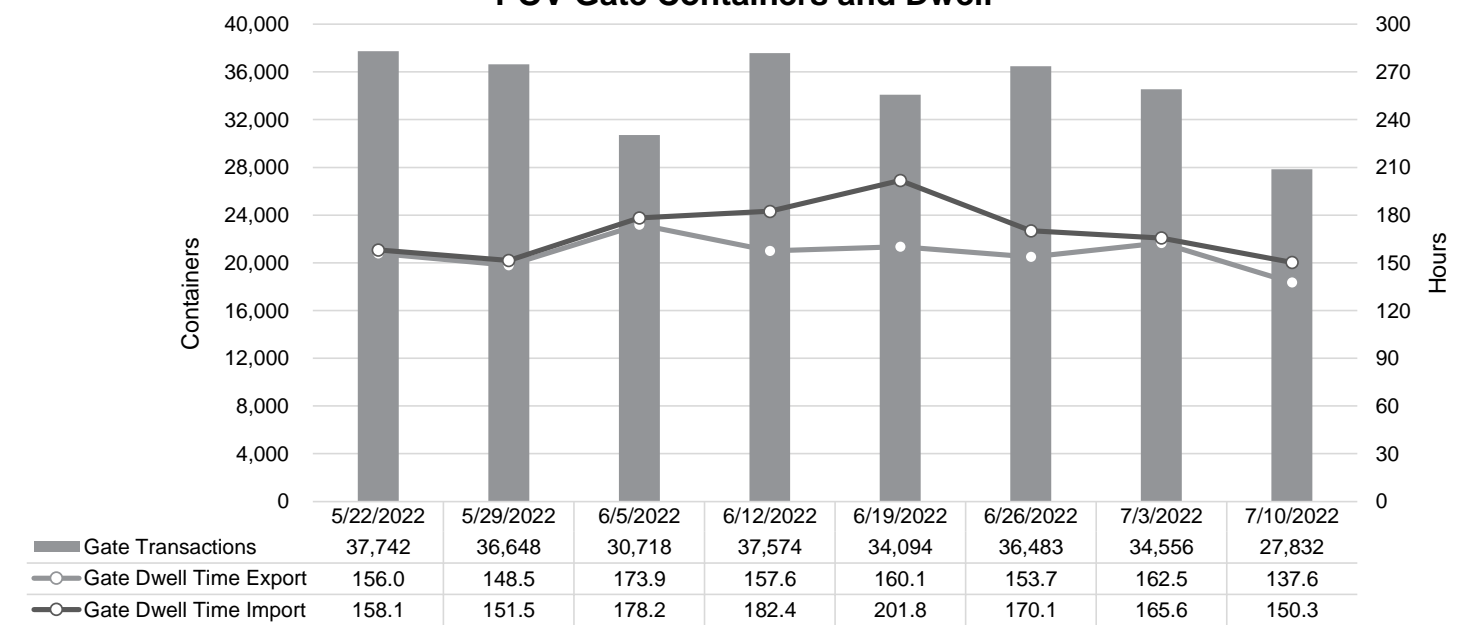

POV Gate Containers and Dwell