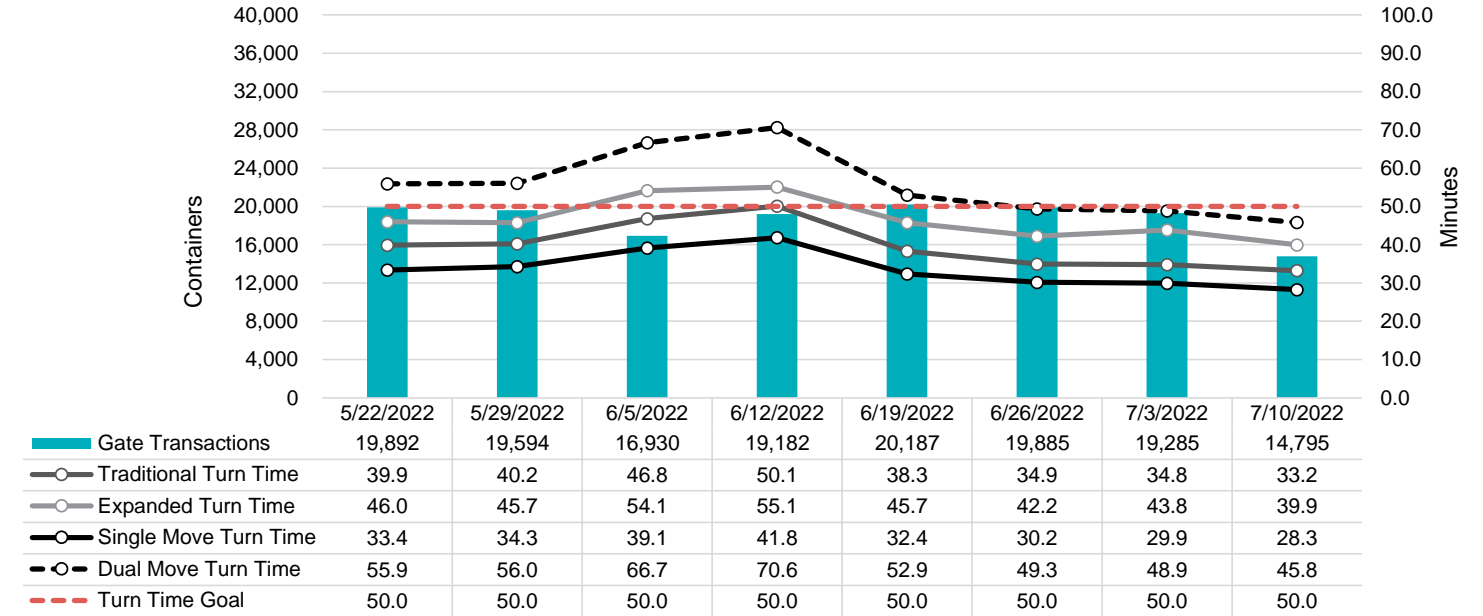

VIG Gate Transactions