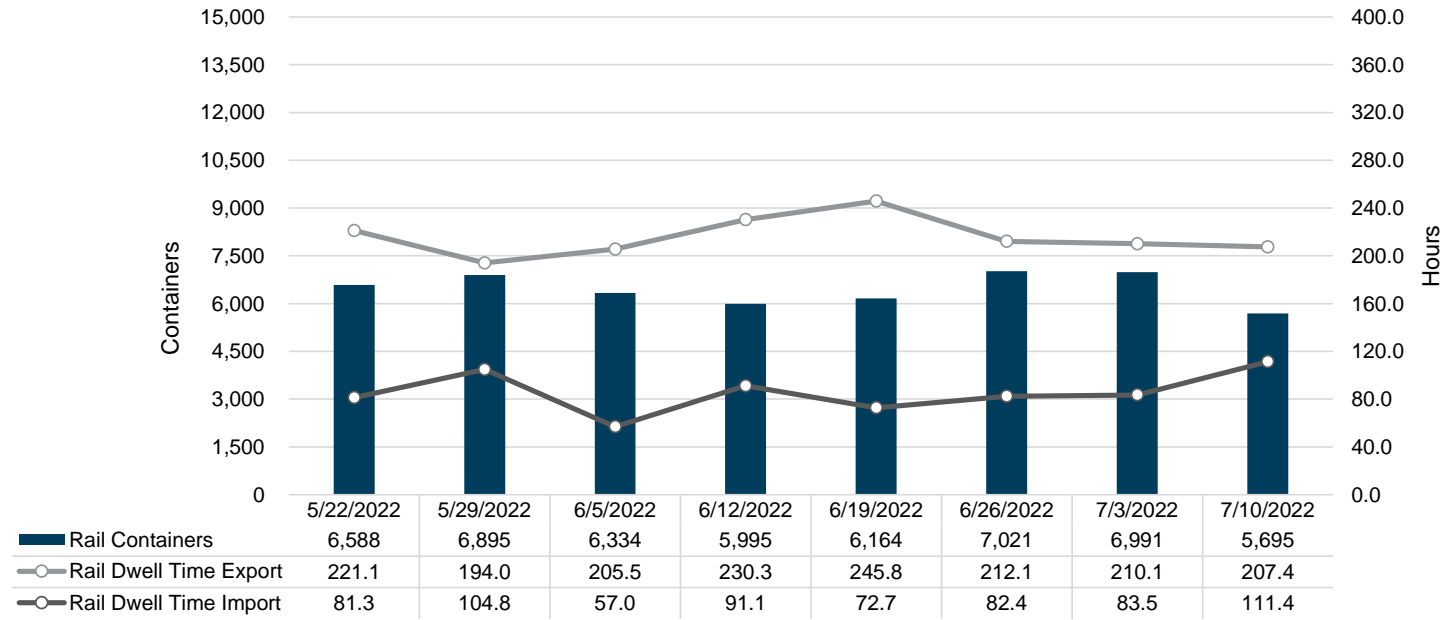

Rail Containers and Dwell

NIT Rail Containers and Dwell