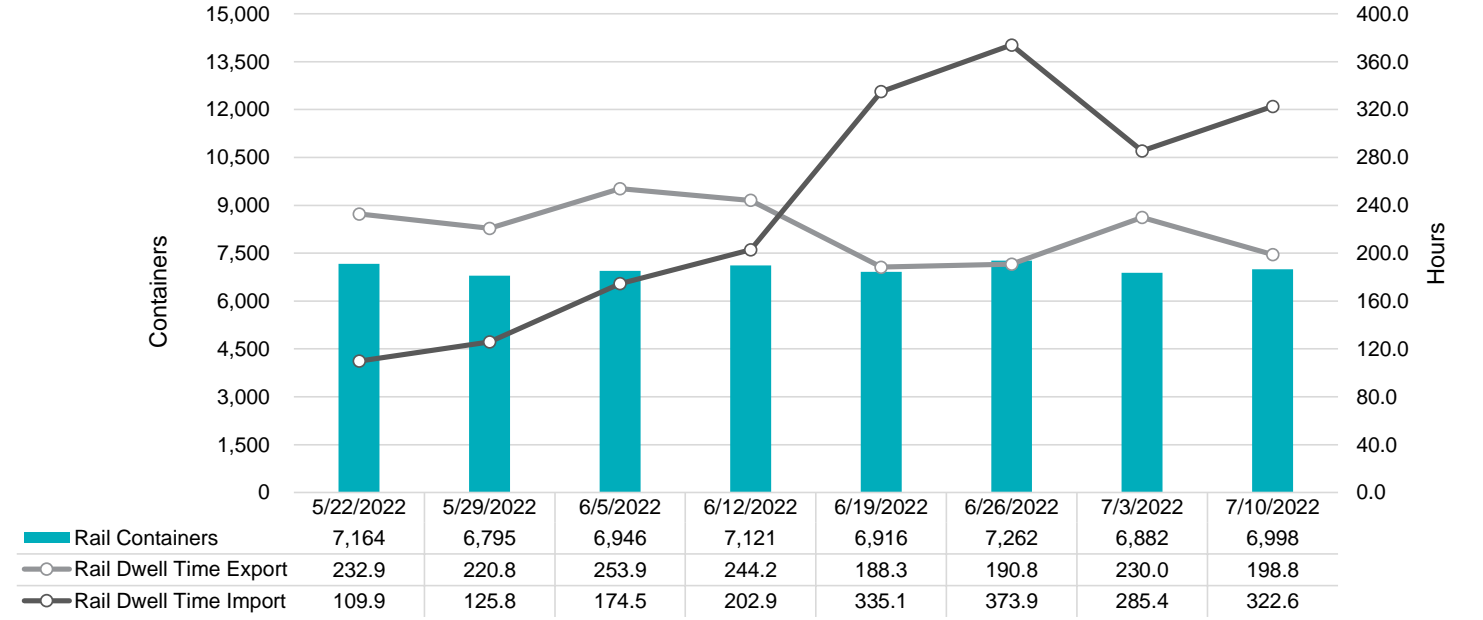

VIG Rail Containers and Dwell